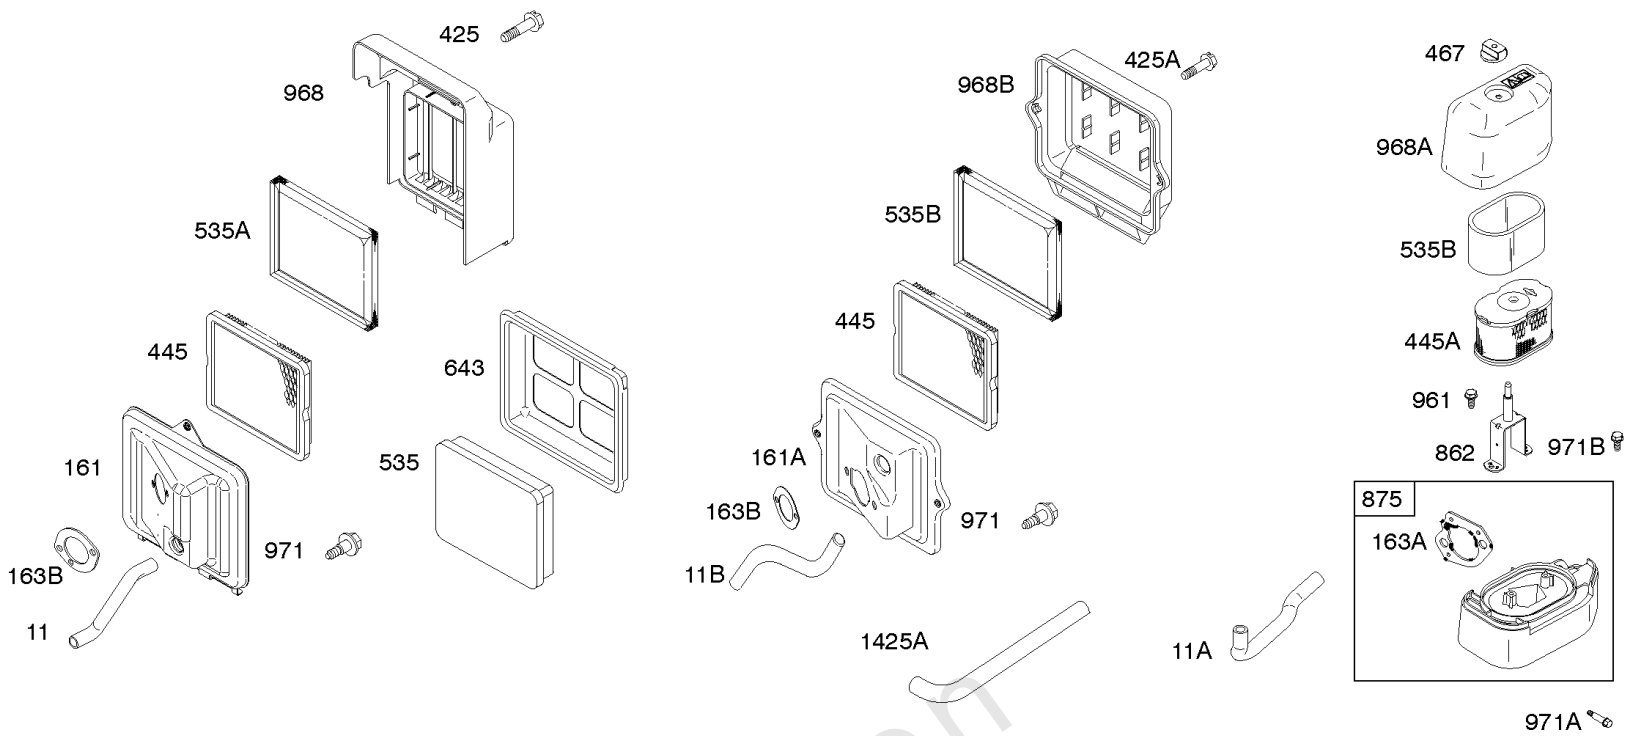

## Air Cleaner, Exhaust System

REF NO	PART NO	QTY	DESCRIPTION
11	692600		TUBE, Breather -(Flat Panel Air Cleaner)
11A	693647		TUBE, Breather -(High Mount Air Cleaner)
11B	790632		TUBE, Breather -(Ultra Low Mount Air Cleaner)
161A	790631		BASE, Air Cleaner -(Ultra Low Mount Air Cleaner)
163A	792870		GASKET, Air Cleaner -(High Mount Air Cleaner)
163B	696024		GASKET, Air Cleaner -(Air Cleaner)
300	693593		MUFFLER
300A	797433		MUFFLER
300E	791595		MUFFLER
346	699203		SCREW -(Spark Arrestor) (Metric)
346	690661		SCREW -(Spark Arrestor) (SAE)
425	699208		SCREW -(Air Cleaner Cover)
425A	699492		SCREW -(Air Cleaner Cover)
445	491588S		FILTER, A/C Cartridge -(Flat Panel)
445A	697029		FILTER, A/C Cartridge -(High Mount Air Cleaner)
467	691668		KNOB, Air Cleaner Cover
535	696263		FILTER, Air Cleaner Foam
535A	493537S		FILTER, Air Cleaner Foam
535B	273356S		FILTER, Air Cleaner Foam
613	791972		SCREW -(Muffler)
613A	699481		SCREW -(Muffler)
613B	799081		SCREW -(Muffler)
643	696264		RETAINER, Air Filter
676	796956		DEFLECTOR, Muffler
677	699203		SCREW -(Muffler Deflector) (Metric)
677	690661		SCREW -(Muffler Deflector) (SAE)
819	699233		SCREW -(Muffler Bracket)
819A	699230		SCREW -(Muffler Bracket)
823	791972		SCREW -(Muffler Adapter)
832	693583		GUARD, Muffler
832A	697818		GUARD, Muffler
832D	796240		GUARD, Muffler
836	699203		SCREW -(Muffler Guard)
836A	699632		SCREW -(Muffler Guard)
836C	699234		SCREW -(Muffler Guard)