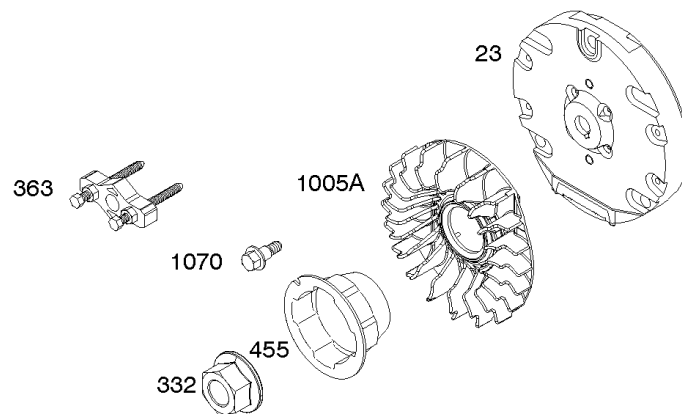

Blower Housing, Electric Starter, Flywheel, Rewind Starter

REF NO	PART NO	QTY	DESCRIPTION
23	699488		FLYWHEEL
37	699661		GUARD, Flywheel
55	791848		HOUSING, Rewind Starter -Used Before Code Date 12010100
55	-----		Housing-Rewind Starter -(Not Serviced Separate. Service With Rewind Assembly.) -Used After Code Date 11123100
58	693389		ROPE, Starter -(Cut To Required Length) -Used After Code Date 08030200
58	66574		ROPE, Starter -(Cut To Required Length) -Used Before Code Date 08030300
60	490652		HANDLE, Starter Rope
65	699228		SCREW -(Rewind Starter) (Metric)
78	699205		SCREW -(Flywheel Guard)
304	699598		HOUSING, Blower
305	699481		SCREW -(Blower Housing)
309	694504		MOTOR, Starter
310	690323		BOLT -(Starter Motor)
311	497608		SET, Brush
332	591988		NUT -(Flywheel)
363	19203		PULLER, Flywheel
455	591302		CUP, Flywheel
456	-----		Plate-Pawl Friction -(Not Serviced Separate. Service With Rewind Assembly.) -Used After Code Date 11123100
456	692299		PLATE, Pawl Friction -Used Before Code Date 12010100
459	-----		Pawl-Ratchet -(Not Serviced Separate. Service With Rewind Assembly.) -Used After Code Date 11123100
459	281505S		PAWL, Ratchet -Used Before Code Date 12010100
510	499308		DRIVE, Starter
513	692024		CLUTCH, Drive
597	-----		Screw -(Pawl Friction Plate) (Not Serviced Separate. Service With Rewind Assembly.) -Used After Code Date 11123100
597	691696		SCREW -(Pawl Friction Plate) -Used Before Code Date 12010100
608C	591301		STARTER, Rewind
675	691261		WASHER -(Brush Retainer)
689	691855		SPRING, Friction -Used Before Code Date 12010100
689	-----		Spring-Friction -(Not Serviced Separate. Service With Rewind Assembly.) -Used After Code Date 11123100
697	699200		SCREW -(Starter Motor) (Drive Cap)
725	792874		SHIELD, Heat
727	698039		COVER, Starter Drive