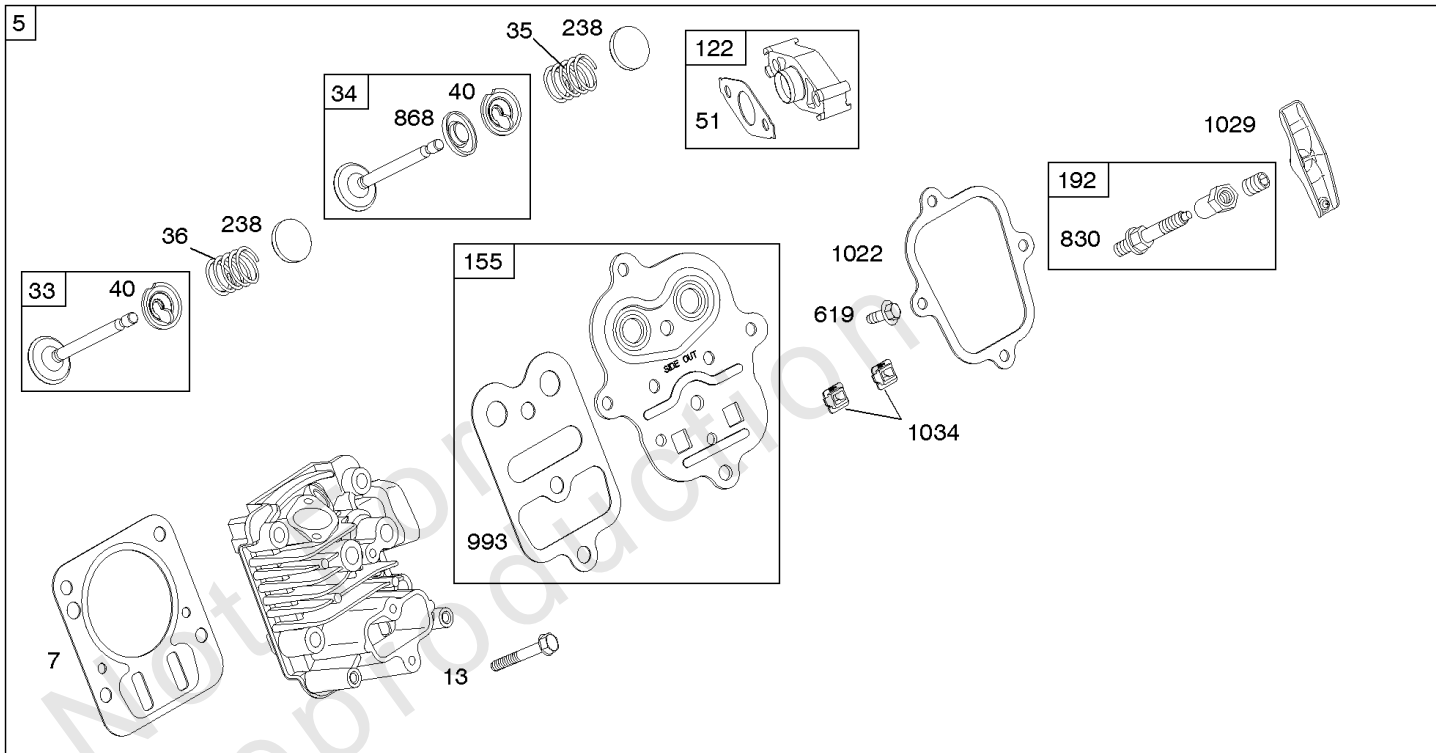

Crankcase Cover, Gear Reduction, Lubrication

REF NO	PART NO	QTY	DESCRIPTION
3	299819S		SEAL, Oil -(Magneto Side)
12	699485		GASKET, Crankcase
15B	792750		PLUG, Oil Drain
17	798538		BEARING, Ball -(PTO Side)
17B	99158		BEARING, Ball
18	699804		COVER, Crankcase
20	692550		SEAL, Oil -(PTO Side)
20A	691952		SEAL, Oil -(PTO Side)
21	281658S		CAP, Oil Fill
22	799318		SCREW -(Crankcase Cover/Sump)
79A	792746		CASE, Gear Reduction
80	792755		GASKET, Gear Case
82B	792753		SCREW -(Gear Reduction Case)
83A	792756		SHAFT, Auxiliary Drive
84A	792759		PLUG, Breather
85A	690711		SCREW -(Gear Cover)
86A	795647		COVER, Gear
87A	792752		SEAL, Gear Reduction
88A	792760		GASKET, Gear Cover/Housing
170	699818		STUD -(Crankcase Cover/Sump)
219	693578		GEAR, Governor
220	691724		WASHER -(Governor Gear)
286	794185		MODULE, Oil Sensor
287	699234		SCREW -(Dipstick Tube)
364	695693		TERMINAL, Oil Plug
415	693463		PLUG
415B	792749		PLUG
522	697689		PLUG, Dipstick/Fill
523	693618		DIPSTICK
524	281370S		SEAL, O-Ring -(Dipstick Tube)
742	692564		RETAINER, E Ring
746	790278		GEAR, Idler
799	699202		SCREW -(Oil Sensor)
842	691031		SEAL, O-Ring -(Dipstick Tube)
847	693617		DIPSTICK/TUBE ASSEMBLY
1052	790141		SENSOR, Oil
1305	699691		SCREW -(Oil Sensor Module)