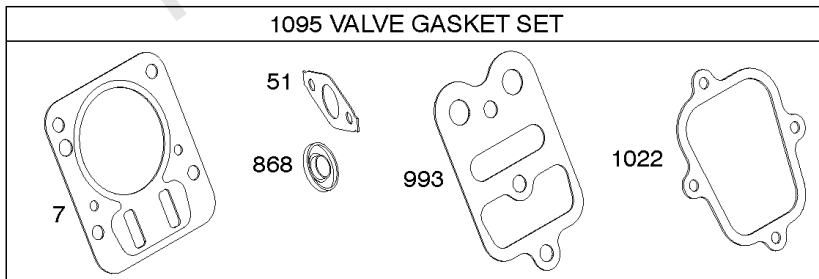

Crankcase Cover, Gear Reduction, Lubrication

REF NO	PART NO	QTY	DESCRIPTION
3	299819S		SEAL, Oil -(Magneto Side)
12	699485		GASKET, Crankcase
15B	792750		PLUG, Oil Drain
17	798538		BEARING, Ball -(PTO Side)
17B	99158		BEARING, Ball
18	699804		COVER, Crankcase
20	692550		SEAL, Oil -(PTO Side)
20A	691952		SEAL, Oil -(PTO Side)
21	281658S		CAP, Oil Fill
22	799318		SCREW -(Crankcase Cover/Sump)
79A	792746		CASE, Gear Reduction
80	792755		GASKET, Gear Case
82B	792753		SCREW -(Gear Reduction Case)
83A	792756		SHAFT, Auxiliary Drive
84A	792759		PLUG, Breather
85A	690711		SCREW -(Gear Cover)
86A	795647		COVER, Gear
87A	792752		SEAL, Gear Reduction
88A	792760		GASKET, Gear Cover/Housing
170	699818		STUD -(Crankcase Cover/Sump)
219	693578		GEAR, Governor
220	691724		WASHER -(Governor Gear)
286	794185		MODULE, Oil Sensor
287	699234		SCREW -(Dipstick Tube)
364	695693		TERMINAL, Oil Plug
415	693463		PLUG
415B	792749		PLUG
522	697689		PLUG, Dipstick/Fill
523	693618		DIPSTICK
524	281370S		SEAL, O-Ring -(Dipstick Tube)
742	692564		RETAINER, E Ring
746	790278		GEAR, Idler
799	699202		SCREW -(Oil Sensor)
842	691031		SEAL, O-Ring -(Dipstick Tube)
847	693617		DIPSTICK/TUBE ASSEMBLY
1052	790141		SENSOR, Oil
1305	699691		SCREW -(Oil Sensor Module)