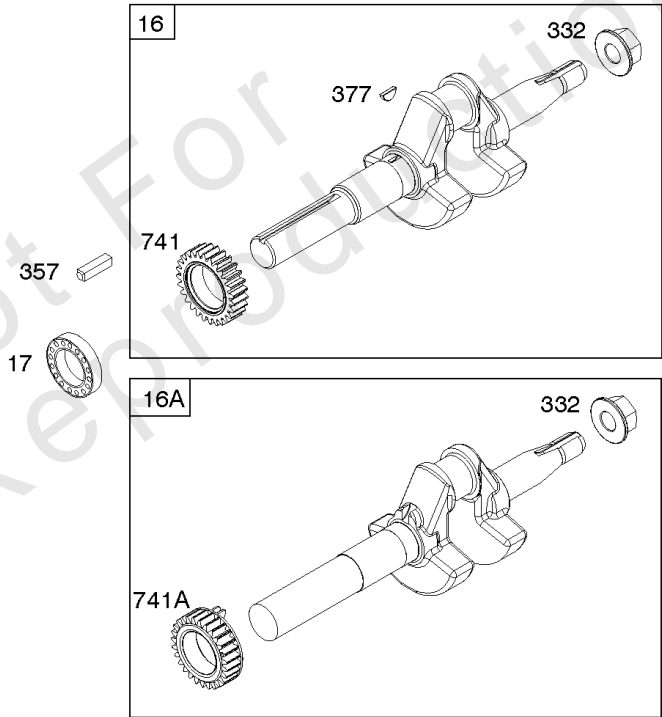

- 1036 EMISSIONS LABEL
- 1058 OPERATOR'S MANUAL
- 1319 WARNING LABEL
- 1319A WARNING LABEL
- 1330 REPAIR MANUAL