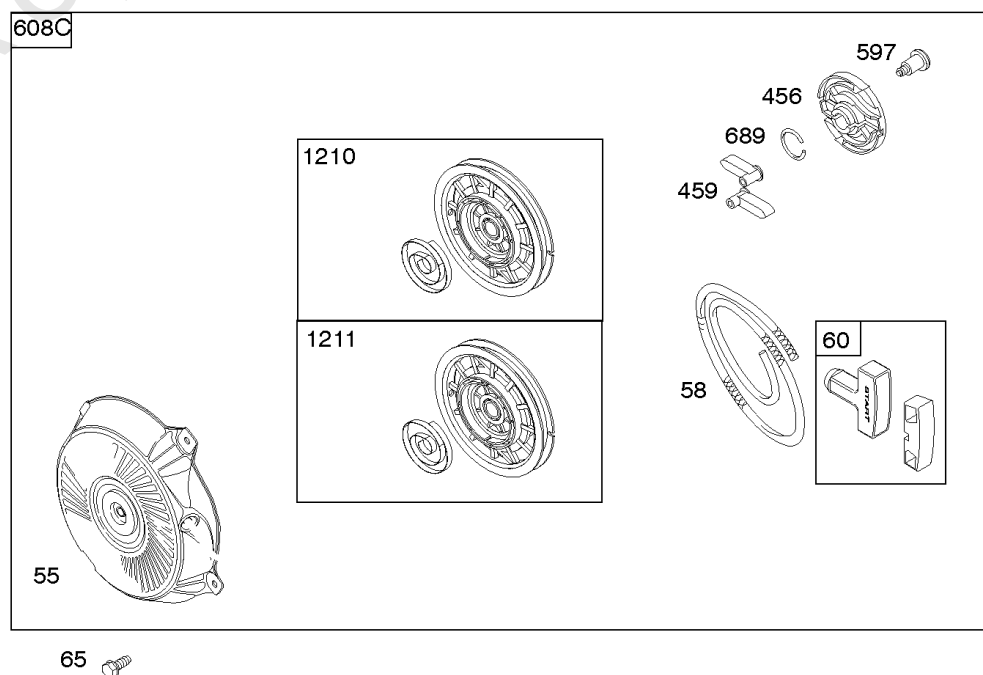

Blower Housing, Electric Starter, Flywheel, Rewind Starter

Mfg. No: 12S402-0022-F8

Blower Housing, Electric Starter, Flywheel, Rewind Starter

REF NO	PART NO	QTY	DESCRIPTION
23	699488		FLYWHEEL
37	699661		GUARD, Flywheel
55	791848		HOUSING, Rewind Starter -Used Before Code Date 12010100
55	-----		Housing-Rewind Starter -(Not Serviced Separate. Service With Rewind Assembly.) -Used After Code Date 11123100
58	693389		ROPE, Starter -(Cut To Required Length) -Used After Code Date 08030200
58	66574		ROPE, Starter -(Cut To Required Length) -Used Before Code Date 08030300
60	490652		HANDLE, Starter Rope
65	699228		SCREW -(Rewind Starter) (Metric)
78	699205		SCREW -(Flywheel Guard)
304	699598		HOUSING, Blower
305	699481		SCREW -(Blower Housing)
309	694504		MOTOR, Starter
310	690323		BOLT -(Starter Motor)
311	497608		SET, Brush
332	591988		NUT -(Flywheel)
363	19203		PULLER, Flywheel
455	591302		CUP, Flywheel
456	-----		Plate-Pawl Friction -(Not Serviced Separate. Service With Rewind Assembly.) -Used After Code Date 11123100
456	692299		PLATE, Pawl Friction -Used Before Code Date 12010100
459	-----		Pawl-Ratchet -(Not Serviced Separate. Service With Rewind Assembly.) -Used After Code Date 11123100
459	281505S		PAWL, Ratchet -Used Before Code Date 12010100
510	499308		DRIVE, Starter
513	692024		CLUTCH, Drive
597	-----		Screw -(Pawl Friction Plate) (Not Serviced Separate. Service With Rewind Assembly.) -Used After Code Date 11123100
597	691696		SCREW -(Pawl Friction Plate) -Used Before Code Date 12010100
608C	591301		STARTER, Rewind
675	691261		WASHER -(Brush Retainer)
689	691855		SPRING, Friction -Used Before Code Date 12010100
689	-----		Spring-Friction -(Not Serviced Separate. Service With Rewind Assembly.) -Used After Code Date 11123100
697	699200		SCREW -(Starter Motor) (Drive Cap)
725	792874		SHIELD, Heat
727	698039		COVER, Starter Drive