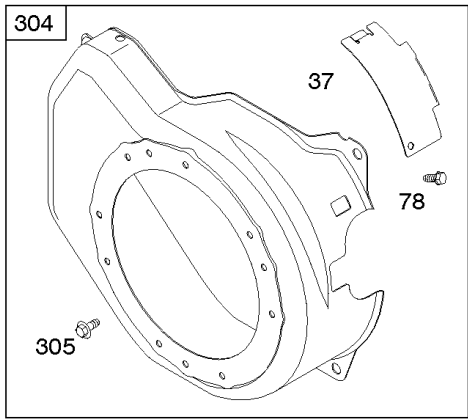

Blower Housing, Electric Starter, Flywheel, Rewind Starter

Mfg. No: 12S402-0022-F8

Blower Housing, Electric Starter, Flywheel, Rewind Starter

REF NO	PART NO	QTY	DESCRIPTION
23	699488		FLYWHEEL
37	699661		GUARD, Flywheel
55	791848		HOUSING, Rewind Starter -Used Before Code Date 12010100
55	-----		Housing-Rewind Starter -(Not Serviced Separate. Service With Rewind Assembly.) -Used After Code Date 11123100
58	693389		ROPE, Starter -(Cut To Required Length) -Used After Code Date 08030200
58	66574		ROPE, Starter -(Cut To Required Length) -Used Before Code Date 08030300
60	490652		HANDLE, Starter Rope
65	699228		SCREW -(Rewind Starter) (Metric)
78	699205		SCREW -(Flywheel Guard)
304	699598		HOUSING, Blower
305	699481		SCREW -(Blower Housing)
309	694504		MOTOR, Starter
310	690323		BOLT -(Starter Motor)
311	497608		SET, Brush
332	591988		NUT -(Flywheel)
363	19203		PULLER, Flywheel
455	591302		CUP, Flywheel
456	-----		Plate-Pawl Friction -(Not Serviced Separate. Service With Rewind Assembly.) -Used After Code Date 11123100
456	692299		PLATE, Pawl Friction -Used Before Code Date 12010100
459	-----		Pawl-Ratchet -(Not Serviced Separate. Service With Rewind Assembly.) -Used After Code Date 11123100
459	281505S		PAWL, Ratchet -Used Before Code Date 12010100
510	499308		DRIVE, Starter
513	692024		CLUTCH, Drive
597	-----		Screw -(Pawl Friction Plate) (Not Serviced Separate. Service With Rewind Assembly.) -Used After Code Date 11123100
597	691696		SCREW -(Pawl Friction Plate) -Used Before Code Date 12010100
608C	591301		STARTER, Rewind
675	691261		WASHER -(Brush Retainer)
689	691855		SPRING, Friction -Used Before Code Date 12010100
689	-----		Spring-Friction -(Not Serviced Separate. Service With Rewind Assembly.) -Used After Code Date 11123100
697	699200		SCREW -(Starter Motor) (Drive Cap)
725	792874		SHIELD, Heat
727	698039		COVER, Starter Drive