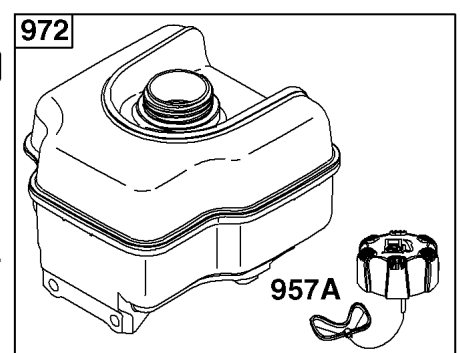

NOTE: This Illustration Represents Several Carburetors. Parts Shown May Not Be Included In All Kits.

365

125D

NOTE: This Illustration Represents Several Carburetors. Parts Shown May Not Be Included In All Kits.

121 CARBURETOR OVERHAUL KIT

121D CARBURETOR OVERHAUL KIT

972A

972