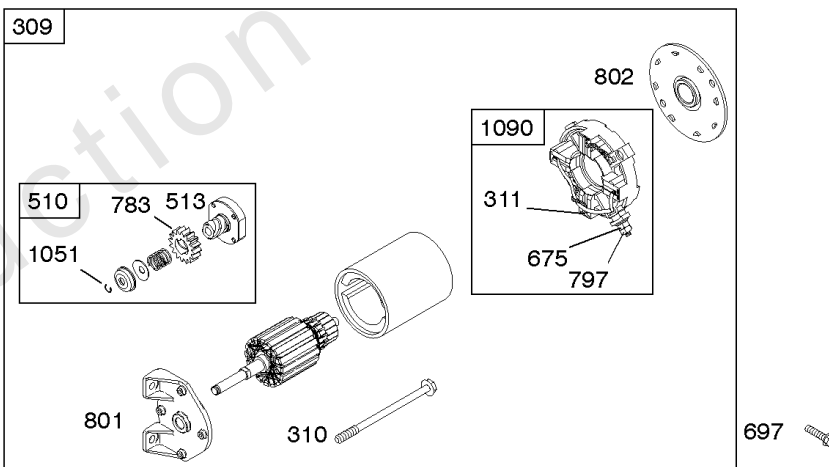

Blower Housing, Electric Starter, Flywheel, Rewind Starter

REF NO	PART NO	QTY	DESCRIPTION
23	699488		FLYWHEEL
37	699661		GUARD, Flywheel
55	791848		HOUSING, Rewind Starter -Used Before Code Date 12010100
55	-----		Housing-Rewind Starter -(Not Serviced Separate. Service With Rewind Assembly.) -Used After Code Date 11123100
58	693389		ROPE, Starter -(Cut To Required Length) -Used After Code Date 08030200
58	66574		ROPE, Starter -(Cut To Required Length) -Used Before Code Date 08030300
60	490652		HANDLE, Starter Rope
65	699228		SCREW -(Rewind Starter) (Metric)
78	699205		SCREW -(Flywheel Guard)
304	699598		HOUSING, Blower
305	699481		SCREW -(Blower Housing)
309	694504		MOTOR, Starter
310	690323		BOLT -(Starter Motor)
311	497608		SET, Brush
332	591988		NUT -(Flywheel)
363	19203		PULLER, Flywheel
455	591302		CUP, Flywheel
456	-----		Plate-Pawl Friction -(Not Serviced Separate. Service With Rewind Assembly.) -Used After Code Date 11123100
456	692299		PLATE, Pawl Friction -Used Before Code Date 12010100
459	-----		Pawl-Ratchet -(Not Serviced Separate. Service With Rewind Assembly.) -Used After Code Date 11123100
459	281505S		PAWL, Ratchet -Used Before Code Date 12010100
510	499308		DRIVE, Starter
513	692024		CLUTCH, Drive
597	-----		Screw -(Pawl Friction Plate) (Not Serviced Separate. Service With Rewind Assembly.) -Used After Code Date 11123100
597	691696		SCREW -(Pawl Friction Plate) -Used Before Code Date 12010100
608C	591301		STARTER, Rewind
675	691261		WASHER -(Brush Retainer)
689	691855		SPRING, Friction -Used Before Code Date 12010100
689	-----		Spring-Friction -(Not Serviced Separate. Service With Rewind Assembly.) -Used After Code Date 11123100
697	699200		SCREW -(Starter Motor) (Drive Cap)
725	792874		SHIELD, Heat
727	698039		COVER, Starter Drive