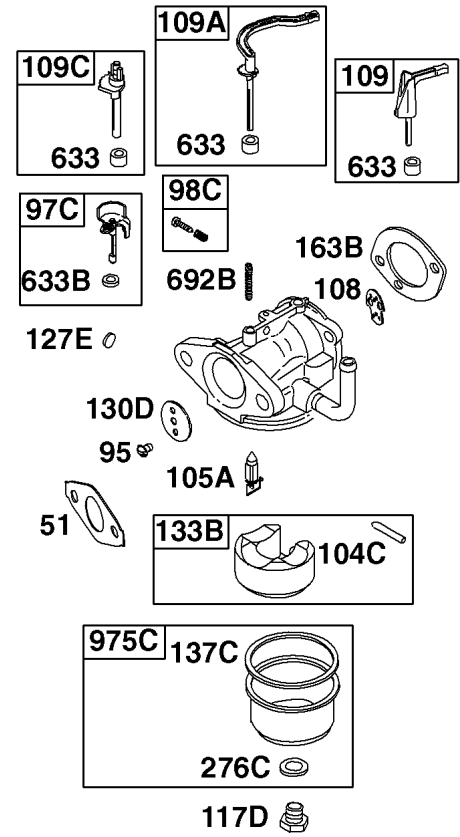

## Camshaft, Crankshaft, Cylinder, Piston Group

REF NO	PART NO	QTY	DESCRIPTION
552	692346		BUSHING, Governor Crank
615	692576		RETAINER, Governor Shaft
616	692547		CRANK, Governor
718	690959		PIN, Locating
741A	593499		GEAR, Timing -(Nylon Gear, See Reference 16A Crankshafts)
868	795440		SEAL, Valve
883	691893		GASKET, Exhaust
883A	692237		GASKET, Exhaust -(Head To Adapter)
993	694088		GASKET, Cylinder Head Plate
1022	691890		GASKET, Rocker Cover
1036	-----		Label-Emissions -(Available From A Briggs & Stratton Authorized Dealer)
1058	277040		MANUAL, Operator's
1319	794467		LABEL, Warning
1319A	797669		LABEL, Warning
1330	272147		MANUAL, Repair

NOTE: This Illustration Represents Several Carburetors. Parts Shown May Not Be Included In All Kits.

365

125D

NOTE: This Illustration Represents Several Carburetors. Parts Shown May Not Be Included In All Kits.