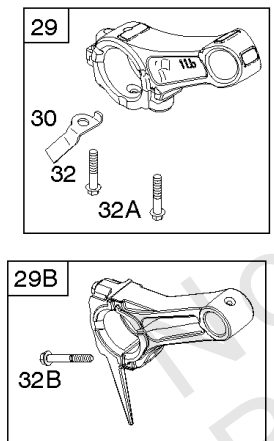

- 1036 EMISSIONS LABEL
- 1058 OPERATOR'S MANUAL
- 1319 WARNING LABEL
- 1319A WARNING LABEL
- 1330 REPAIR MANUAL