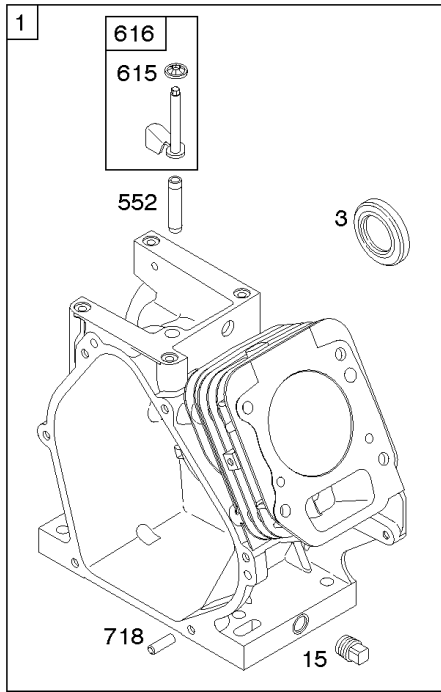

- 1036 EMISSIONS LABEL
- 1058 OPERATOR'S MANUAL
- 1319 WARNING LABEL
- 1319A WARNING LABEL
- 1330 REPAIR MANUAL