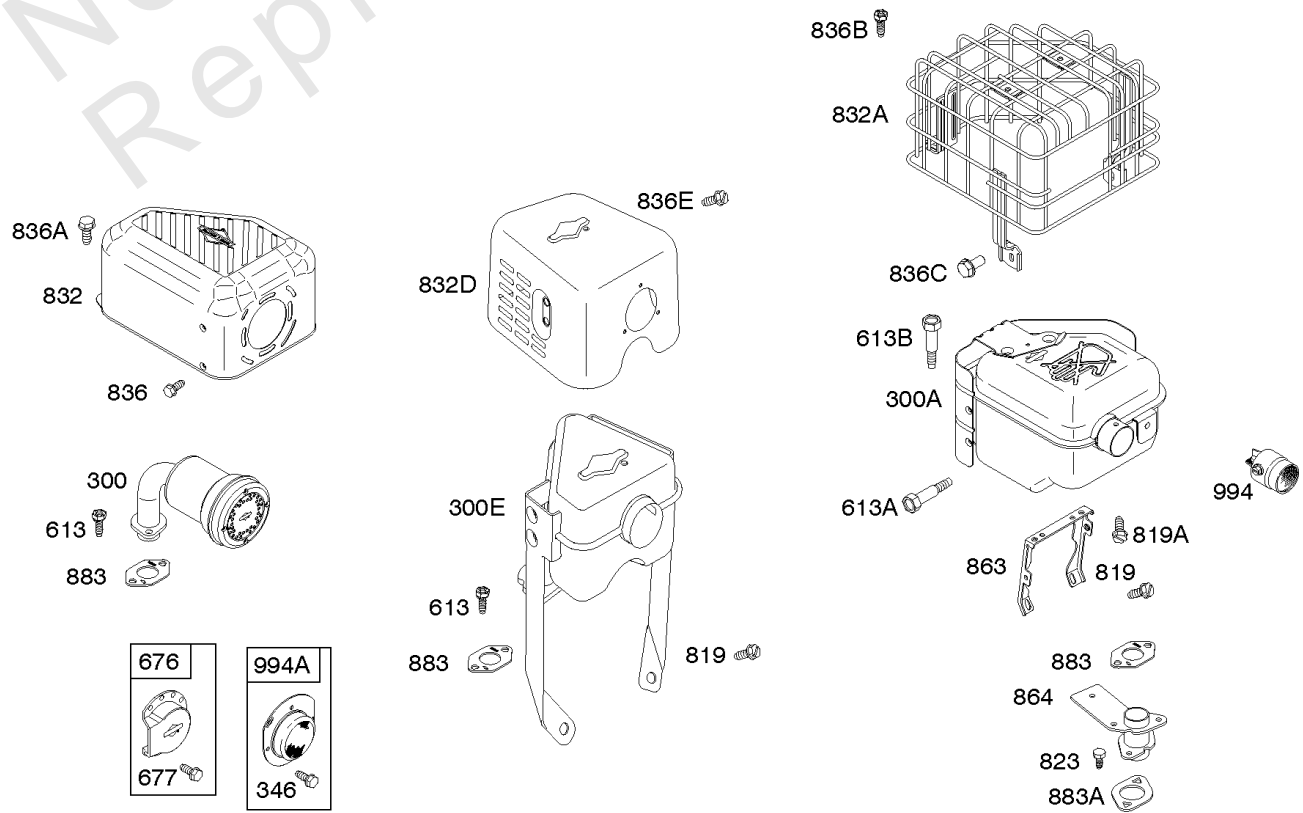

Not For
Reproduction