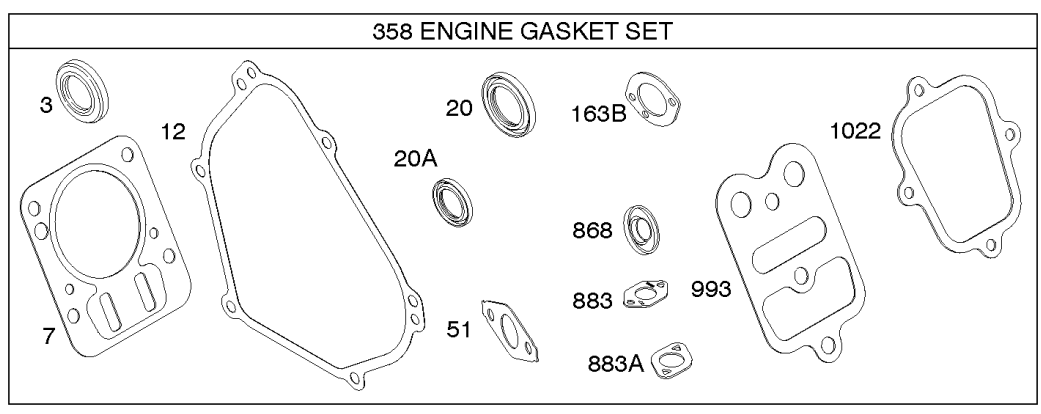

- 1036 EMISSIONS LABEL
- 1058 OPERATOR'S MANUAL
- 1319 WARNING LABEL
- 1319A WARNING LABEL
- 1330 REPAIR MANUAL