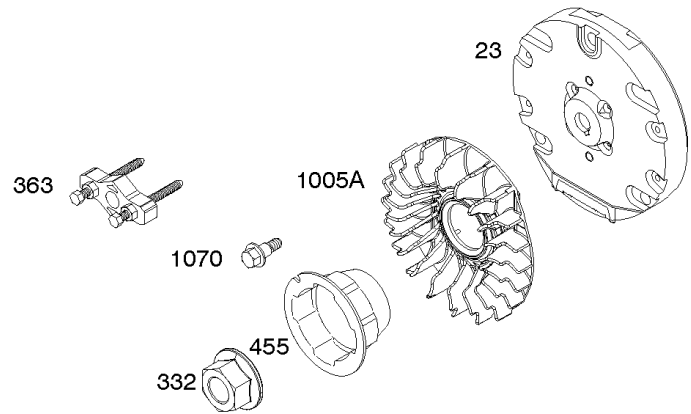

Blower Housing, Electric Starter, Flywheel, Rewind Starter

Mfg. No: 12S402-0022-F8

Blower Housing, Electric Starter, Flywheel, Rewind Starter

REF NO	PART NO	QTY	DESCRIPTION
23	699488		FLYWHEEL
37	699661		GUARD, Flywheel
55	791848		HOUSING, Rewind Starter -Used Before Code Date 12010100
55	-----		Housing-Rewind Starter -(Not Serviced Separate. Service With Rewind Assembly.) -Used After Code Date 11123100
58	693389		ROPE, Starter -(Cut To Required Length) -Used After Code Date 08030200
58	66574		ROPE, Starter -(Cut To Required Length) -Used Before Code Date 08030300
60	490652		HANDLE, Starter Rope
65	699228		SCREW -(Rewind Starter) (Metric)
78	699205		SCREW -(Flywheel Guard)
304	699598		HOUSING, Blower
305	699481		SCREW -(Blower Housing)
309	694504		MOTOR, Starter
310	690323		BOLT -(Starter Motor)
311	497608		SET, Brush
332	591988		NUT -(Flywheel)
363	19203		PULLER, Flywheel
455	591302		CUP, Flywheel
456	-----		Plate-Pawl Friction -(Not Serviced Separate. Service With Rewind Assembly.) -Used After Code Date 11123100
456	692299		PLATE, Pawl Friction -Used Before Code Date 12010100
459	-----		Pawl-Ratchet -(Not Serviced Separate. Service With Rewind Assembly.) -Used After Code Date 11123100
459	281505S		PAWL, Ratchet -Used Before Code Date 12010100
510	499308		DRIVE, Starter
513	692024		CLUTCH, Drive
597	-----		Screw -(Pawl Friction Plate) (Not Serviced Separate. Service With Rewind Assembly.) -Used After Code Date 11123100
597	691696		SCREW -(Pawl Friction Plate) -Used Before Code Date 12010100
608C	591301		STARTER, Rewind
675	691261		WASHER -(Brush Retainer)
689	691855		SPRING, Friction -Used Before Code Date 12010100
689	-----		Spring-Friction -(Not Serviced Separate. Service With Rewind Assembly.) -Used After Code Date 11123100
697	699200		SCREW -(Starter Motor) (Drive Cap)
725	792874		SHIELD, Heat
727	698039		COVER, Starter Drive