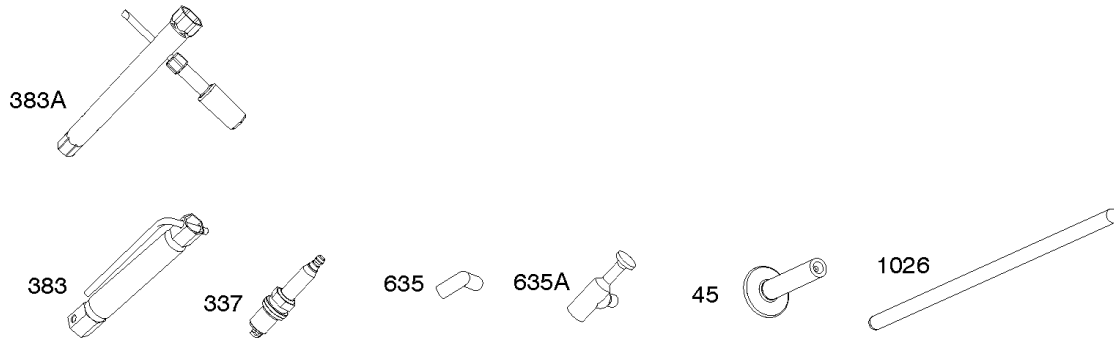

Crankcase Cover, Gear Reduction, Lubrication

REF NO	PART NO	QTY	DESCRIPTION
3	299819S		SEAL, Oil -(Magneto Side)
12	699485		GASKET, Crankcase
15B	792750		PLUG, Oil Drain
17	798538		BEARING, Ball -(PTO Side)
17B	99158		BEARING, Ball
18	699804		COVER, Crankcase
20	692550		SEAL, Oil -(PTO Side)
20A	691952		SEAL, Oil -(PTO Side)
21	281658S		CAP, Oil Fill
22	799318		SCREW -(Crankcase Cover/Sump)
79A	792746		CASE, Gear Reduction
80	792755		GASKET, Gear Case
82B	792753		SCREW -(Gear Reduction Case)
83A	792756		SHAFT, Auxiliary Drive
84A	792759		PLUG, Breather
85A	690711		SCREW -(Gear Cover)
86A	795647		COVER, Gear
87A	792752		SEAL, Gear Reduction
88A	792760		GASKET, Gear Cover/Housing
170	699818		STUD -(Crankcase Cover/Sump)
219	693578		GEAR, Governor
220	691724		WASHER -(Governor Gear)
286	794185		MODULE, Oil Sensor
287	699234		SCREW -(Dipstick Tube)
364	695693		TERMINAL, Oil Plug
415	693463		PLUG
415B	792749		PLUG
522	697689		PLUG, Dipstick/Fill
523	693618		DIPSTICK
524	281370S		SEAL, O-Ring -(Dipstick Tube)
742	692564		RETAINER, E Ring
746	790278		GEAR, Idler
799	699202		SCREW -(Oil Sensor)
842	691031		SEAL, O-Ring -(Dipstick Tube)
847	693617		DIPSTICK/TUBE ASSEMBLY
1052	790141		SENSOR, Oil
1305	699691		SCREW -(Oil Sensor Module)