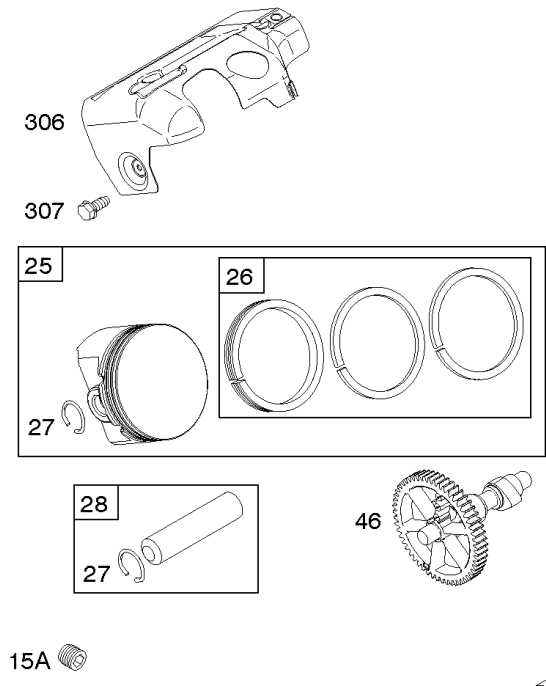

## Camshaft, Crankshaft, Cylinder, Piston Group

REF NO	PART NO	QTY	DESCRIPTION
1	699505		CYLINDER ASSEMBLY
3	299819S		SEAL, Oil -(Magneto Side)
7	698210		GASKET, Cylinder Head
12	699485		GASKET, Crankcase
15	691686		PLUG, Oil Drain -(Square Head)
15A	691682		PLUG, Oil Drain -(Flush)
16	797074		CRANKSHAFT -(Use Reference 741 Timing Gear)
16A	594996		CRANKSHAFT -(Use Reference 741A Timing Gear) -Used After Code Date 13050500
17	798538		BEARING, Ball -(PTO Side)
17A	690824		BEARING, Ball
20	692550		SEAL, Oil -(PTO Side)
20A	691952		SEAL, Oil -(PTO Side)
24	796335		KEY, Flywheel
25	799064		PISTON ASSEMBLY -(.020 Oversize)
25	795429		PISTON ASSEMBLY -(Standard)
26	791324		SET, Ring -(.020 Oversize)
26	791969		SET, Ring -(Standard)
27	691866		LOCK, Piston Pin
28	499423		PIN, Piston -(Standard)
29	792247		ROD, Connecting -(.020 Undersize)
29B	798813		ROD, Connecting
30	791584		DIPPER, Connecting Rod
32	691664		SCREW -(Connecting Rod)
32A	695759		SCREW -(Connecting Rod)
32B	797437		SCREW -(Connecting Rod)
46	693404		CAMSHAFT
46A	696813		CAMSHAFT
51	692555		GASKET, Intake -(2 Required)
163B	696024		GASKET, Air Cleaner -(Air Cleaner)
306	795334		SHIELD, Cylinder
307	794822		SCREW -(Cylinder Shield)
309	694504		MOTOR, Starter
332	591988		NUT -(Flywheel)
357	692191		KEY, Drive Pulley
358	791797		GASKET SET, Engine
377	690979		KEY, Woodruff