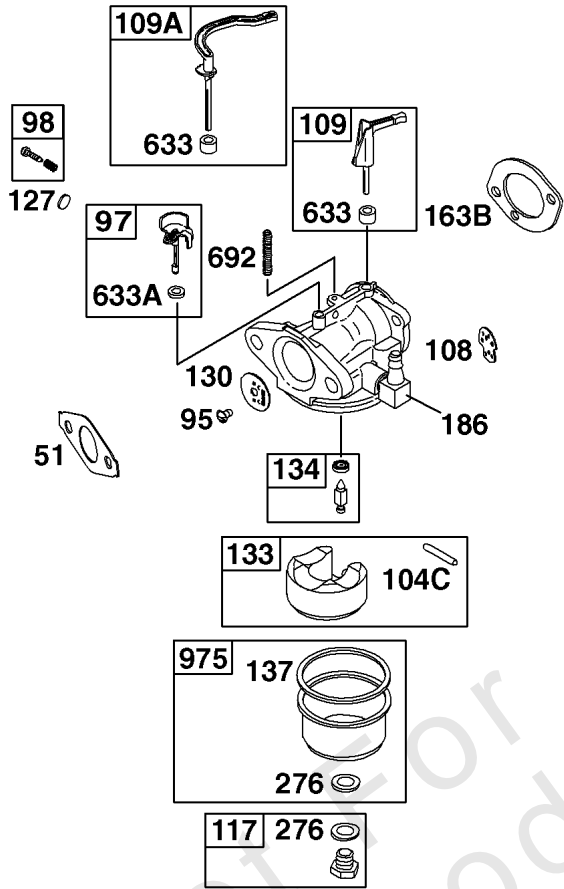

NOTE: This Illustration Represents Several Carburetors. Parts Shown May Not Be Included In All Kits.

365 (screw)