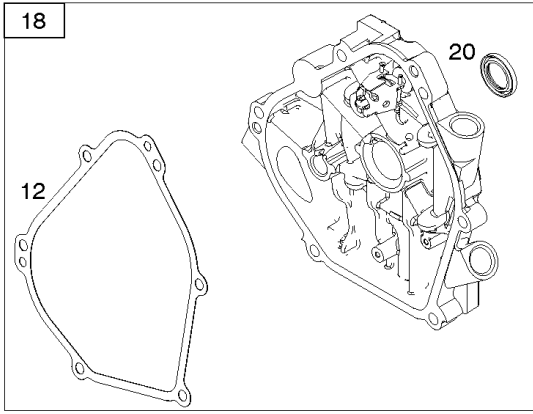

Crankcase Cover, Gear Reduction, Lubrication

Mfg. No: 12S402-0022-F8

Crankcase Cover, Gear Reduction, Lubrication

REF NO	PART NO	QTY	DESCRIPTION
3	299819S		SEAL, Oil -(Magneto Side)
12	699485		GASKET, Crankcase
15B	792750		PLUG, Oil Drain
17	798538		BEARING, Ball -(PTO Side)
17B	99158		BEARING, Ball
18	699804		COVER, Crankcase
20	692550		SEAL, Oil -(PTO Side)
20A	691952		SEAL, Oil -(PTO Side)
21	281658S		CAP, Oil Fill
22	799318		SCREW -(Crankcase Cover/Sump)
79A	792746		CASE, Gear Reduction
80	792755		GASKET, Gear Case
82B	792753		SCREW -(Gear Reduction Case)
83A	792756		SHAFT, Auxiliary Drive
84A	792759		PLUG, Breather
85A	690711		SCREW -(Gear Cover)
86A	795647		COVER, Gear
87A	792752		SEAL, Gear Reduction
88A	792760		GASKET, Gear Cover/Housing
170	699818		STUD -(Crankcase Cover/Sump)
219	693578		GEAR, Governor
220	691724		WASHER -(Governor Gear)
286	794185		MODULE, Oil Sensor
287	699234		SCREW -(Dipstick Tube)
364	695693		TERMINAL, Oil Plug
415	693463		PLUG
415B	792749		PLUG
522	697689		PLUG, Dipstick/Fill
523	693618		DIPSTICK
524	281370S		SEAL, O-Ring -(Dipstick Tube)
742	692564		RETAINER, E Ring
746	790278		GEAR, Idler
799	699202		SCREW -(Oil Sensor)
842	691031		SEAL, O-Ring -(Dipstick Tube)
847	693617		DIPSTICK/TUBE ASSEMBLY
1052	790141		SENSOR, Oil
1305	699691		SCREW -(Oil Sensor Module)