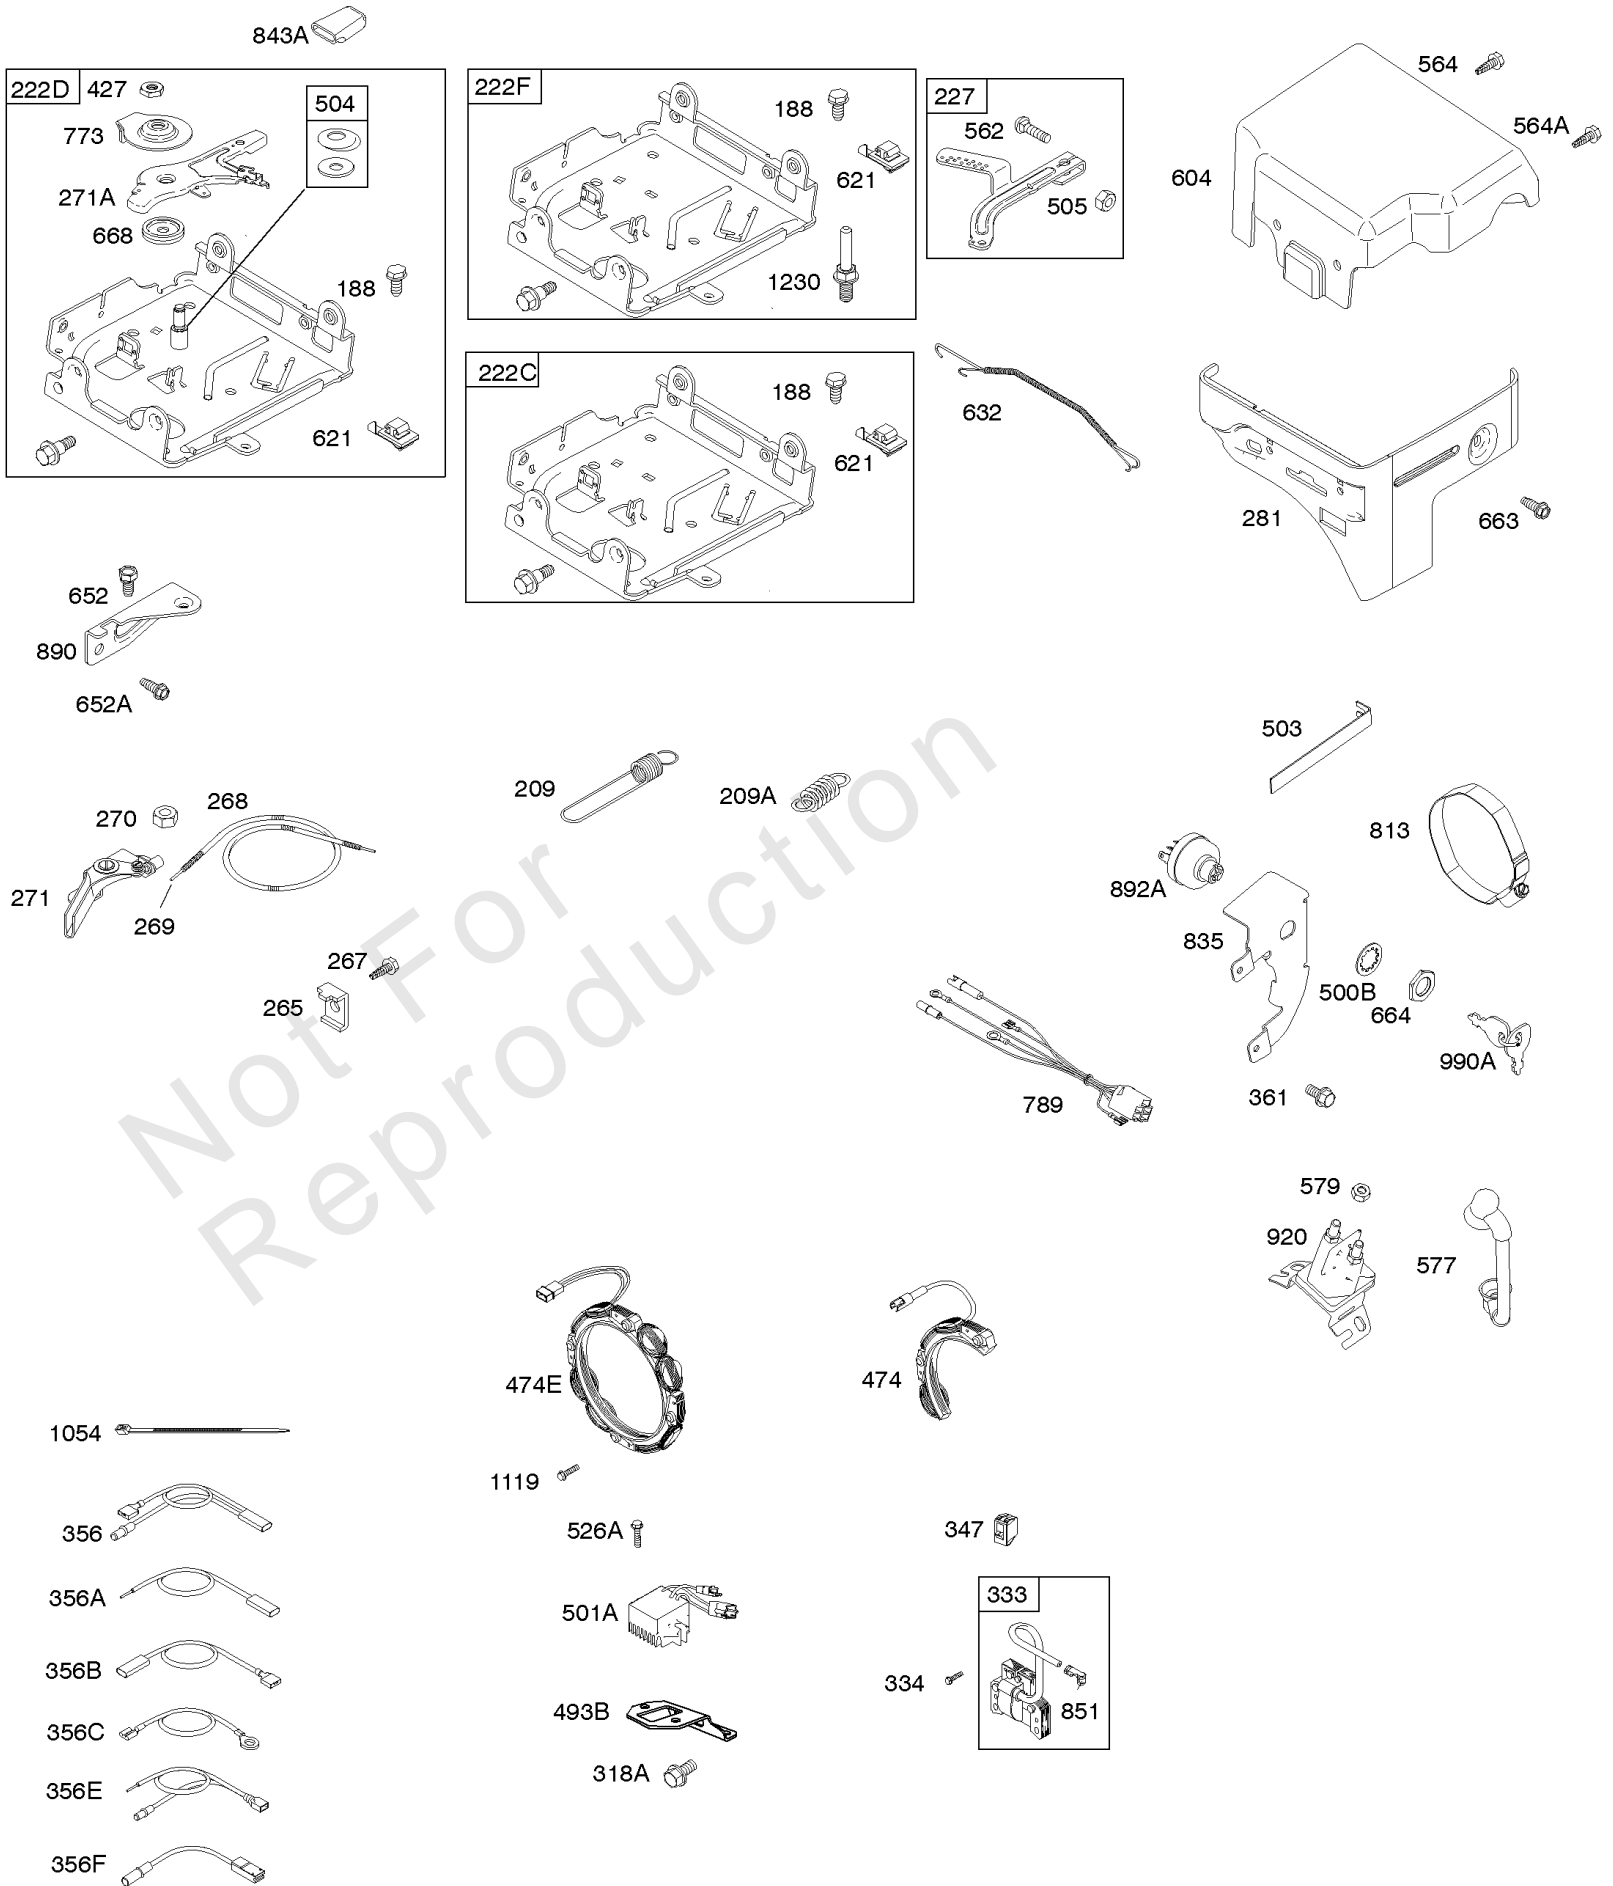

## Carburetor, Fuel Supply

REF NO	PART NO	QTY	DESCRIPTION
187C	791866		LINE, Fuel -(Molded)
187D	795046		LINE, Fuel -(Molded)
190	699220		SCREW -(Fuel Tank)
190B	795047		SCREW -(Fuel Tank)
240	394358S		FILTER, Fuel -(White, 75 Microns)
240	298090S		FILTER, Fuel -(Red, 150 Microns)
276	271716		WASHER, Sealing
276C	797632		WASHER, Sealing
365	699484		SCREW -(Carburetor)
601	791850		CLAMP, Hose
601B	795230		CLAMP, Hose
633	693867		SEAL, Choke/Throttle Shaft
633A	691321		SEAL, Choke/Throttle Shaft -(Throttle Shaft)
633B	797629		SEAL, Choke/Throttle Shaft
692	690572		SPRING, Detent -(Choke)
692B	797624		SPRING, Detent
703	795222		CLIP
804	795223		CANISTER, Carbon -(EVAP)
825	795226		HOSE, Air
957A	799719		CAP, Fuel Tank
957C	795221		CAP, Fuel Tank
958	698180		VALVE, Fuel Shut Off
972	799863		TANK, Fuel
972A	795705		TANK, Fuel
975	796611		BOWL, Float
975C	797631		BOWL, Float
1068	795229		HOSE/CLAMP ASSEMBLY
1345	699887		FILTER, Filler Neck
1345A	792917		FILTER, Filler Neck
1425A	795227		HOSE, Purge Line