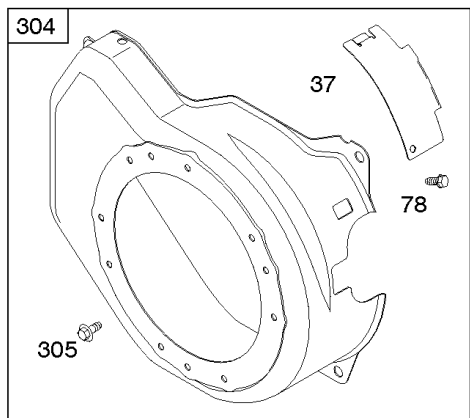

Blower Housing, Electric Starter, Flywheel, Rewind Starter

REF NO	PART NO	QTY	DESCRIPTION
23	699488		FLYWHEEL
37	699661		GUARD, Flywheel
55	791848		HOUSING, Rewind Starter -Used Before Code Date 12010100
55	-----		Housing-Rewind Starter -(Not Serviced Separate. Service With Rewind Assembly.) -Used After Code Date 11123100
58	693389		ROPE, Starter -(Cut To Required Length) -Used After Code Date 08030200
58	66574		ROPE, Starter -(Cut To Required Length) -Used Before Code Date 08030300
60	490652		HANDLE, Starter Rope
65	699228		SCREW -(Rewind Starter) (Metric)
78	699205		SCREW -(Flywheel Guard)
304	699598		HOUSING, Blower
305	699481		SCREW -(Blower Housing)
309	694504		MOTOR, Starter
310	690323		BOLT -(Starter Motor)
311	497608		SET, Brush
332	591988		NUT -(Flywheel)
363	19203		PULLER, Flywheel
455	591302		CUP, Flywheel
456	-----		Plate-Pawl Friction -(Not Serviced Separate. Service With Rewind Assembly.) -Used After Code Date 11123100
456	692299		PLATE, Pawl Friction -Used Before Code Date 12010100
459	-----		Pawl-Ratchet -(Not Serviced Separate. Service With Rewind Assembly.) -Used After Code Date 11123100
459	281505S		PAWL, Ratchet -Used Before Code Date 12010100
510	499308		DRIVE, Starter
513	692024		CLUTCH, Drive
597	-----		Screw -(Pawl Friction Plate) (Not Serviced Separate. Service With Rewind Assembly.) -Used After Code Date 11123100
597	691696		SCREW -(Pawl Friction Plate) -Used Before Code Date 12010100
608C	591301		STARTER, Rewind
675	691261		WASHER -(Brush Retainer)
689	691855		SPRING, Friction -Used Before Code Date 12010100
689	-----		Spring-Friction -(Not Serviced Separate. Service With Rewind Assembly.) -Used After Code Date 11123100
697	699200		SCREW -(Starter Motor) (Drive Cap)
725	792874		SHIELD, Heat
727	698039		COVER, Starter Drive