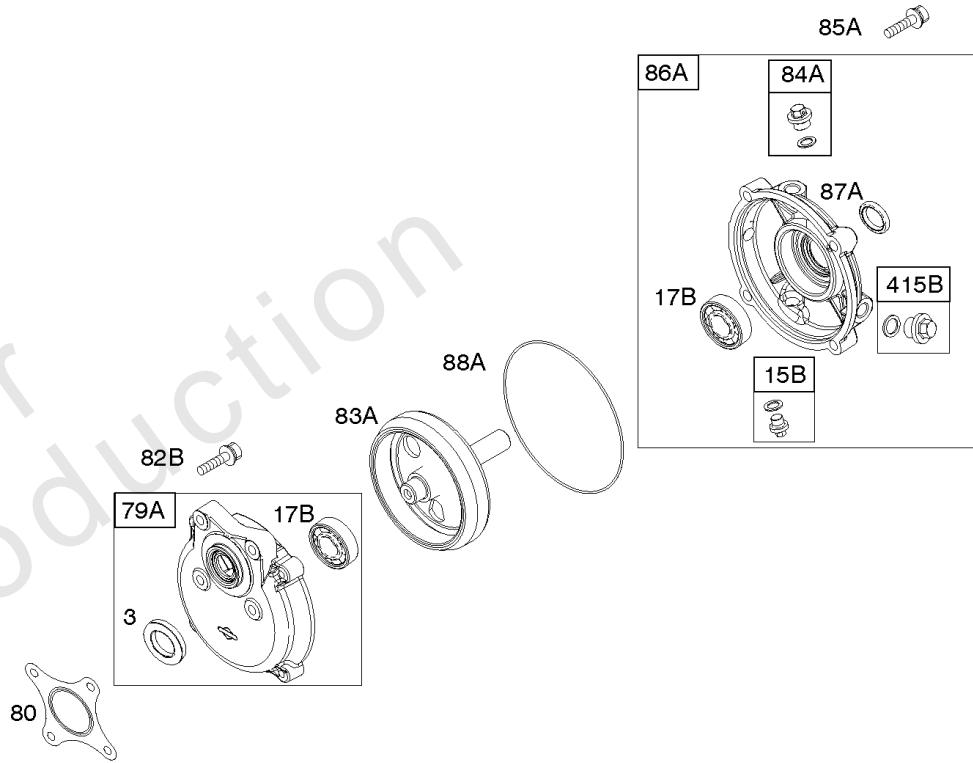

Crankcase Cover, Gear Reduction, Lubrication

Mfg. No: 12S402-0022-F8

Crankcase Cover, Gear Reduction, Lubrication

REF NO	PART NO	QTY	DESCRIPTION
3	299819S		SEAL, Oil -(Magneto Side)
12	699485		GASKET, Crankcase
15B	792750		PLUG, Oil Drain
17	798538		BEARING, Ball -(PTO Side)
17B	99158		BEARING, Ball
18	699804		COVER, Crankcase
20	692550		SEAL, Oil -(PTO Side)
20A	691952		SEAL, Oil -(PTO Side)
21	281658S		CAP, Oil Fill
22	799318		SCREW -(Crankcase Cover/Sump)
79A	792746		CASE, Gear Reduction
80	792755		GASKET, Gear Case
82B	792753		SCREW -(Gear Reduction Case)
83A	792756		SHAFT, Auxiliary Drive
84A	792759		PLUG, Breather
85A	690711		SCREW -(Gear Cover)
86A	795647		COVER, Gear
87A	792752		SEAL, Gear Reduction
88A	792760		GASKET, Gear Cover/Housing
170	699818		STUD -(Crankcase Cover/Sump)
219	693578		GEAR, Governor
220	691724		WASHER -(Governor Gear)
286	794185		MODULE, Oil Sensor
287	699234		SCREW -(Dipstick Tube)
364	695693		TERMINAL, Oil Plug
415	693463		PLUG
415B	792749		PLUG
522	697689		PLUG, Dipstick/Fill
523	693618		DIPSTICK
524	281370S		SEAL, O-Ring -(Dipstick Tube)
742	692564		RETAINER, E Ring
746	790278		GEAR, Idler
799	699202		SCREW -(Oil Sensor)
842	691031		SEAL, O-Ring -(Dipstick Tube)
847	693617		DIPSTICK/TUBE ASSEMBLY
1052	790141		SENSOR, Oil
1305	699691		SCREW -(Oil Sensor Module)