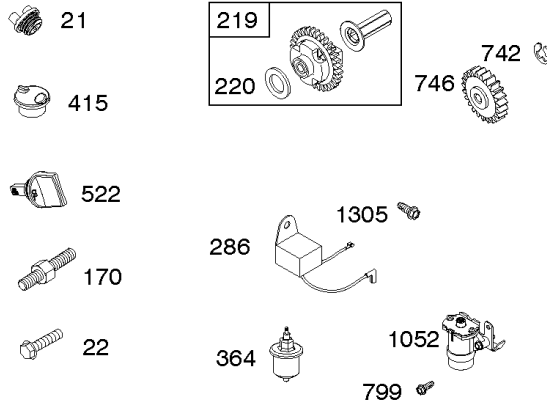

Crankcase Cover, Gear Reduction, Lubrication

Mfg. No: 12S402-0022-F8

Crankcase Cover, Gear Reduction, Lubrication

REF NO	PART NO	QTY	DESCRIPTION
3	299819S		SEAL, Oil -(Magneto Side)
12	699485		GASKET, Crankcase
15B	792750		PLUG, Oil Drain
17	798538		BEARING, Ball -(PTO Side)
17B	99158		BEARING, Ball
18	699804		COVER, Crankcase
20	692550		SEAL, Oil -(PTO Side)
20A	691952		SEAL, Oil -(PTO Side)
21	281658S		CAP, Oil Fill
22	799318		SCREW -(Crankcase Cover/Sump)
79A	792746		CASE, Gear Reduction
80	792755		GASKET, Gear Case
82B	792753		SCREW -(Gear Reduction Case)
83A	792756		SHAFT, Auxiliary Drive
84A	792759		PLUG, Breather
85A	690711		SCREW -(Gear Cover)
86A	795647		COVER, Gear
87A	792752		SEAL, Gear Reduction
88A	792760		GASKET, Gear Cover/Housing
170	699818		STUD -(Crankcase Cover/Sump)
219	693578		GEAR, Governor
220	691724		WASHER -(Governor Gear)
286	794185		MODULE, Oil Sensor
287	699234		SCREW -(Dipstick Tube)
364	695693		TERMINAL, Oil Plug
415	693463		PLUG
415B	792749		PLUG
522	697689		PLUG, Dipstick/Fill
523	693618		DIPSTICK
524	281370S		SEAL, O-Ring -(Dipstick Tube)
742	692564		RETAINER, E Ring
746	790278		GEAR, Idler
799	699202		SCREW -(Oil Sensor)
842	691031		SEAL, O-Ring -(Dipstick Tube)
847	693617		DIPSTICK/TUBE ASSEMBLY
1052	790141		SENSOR, Oil
1305	699691		SCREW -(Oil Sensor Module)