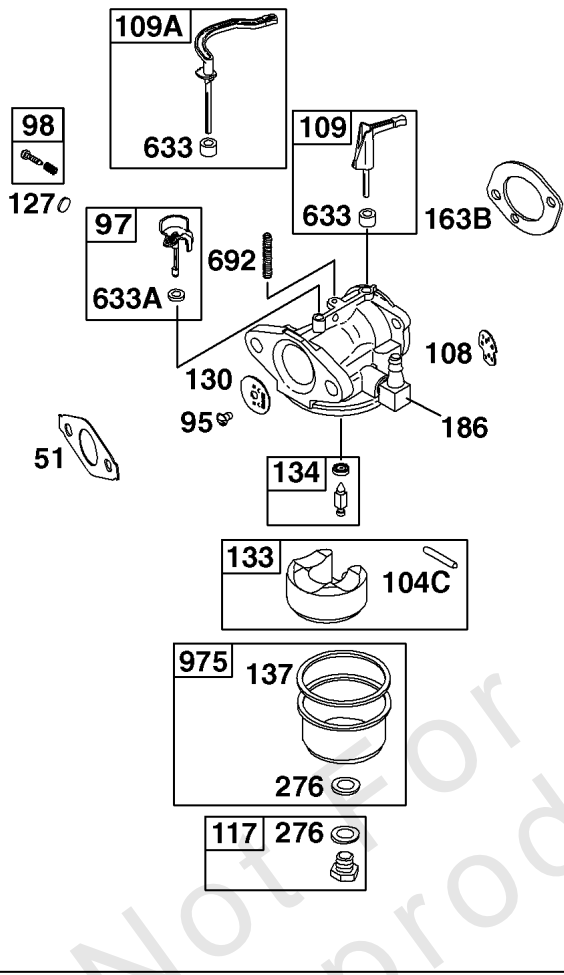

NOTE: This Illustration Represents Several Carburetors. Parts Shown May Not Be Included In All Kits.