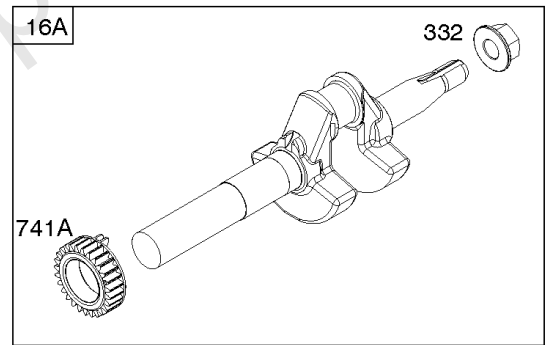

- 1036 EMISSIONS LABEL
- 1058 OPERATOR'S MANUAL
- 1319 WARNING LABEL
- 1319A WARNING LABEL
- 1330 REPAIR MANUAL