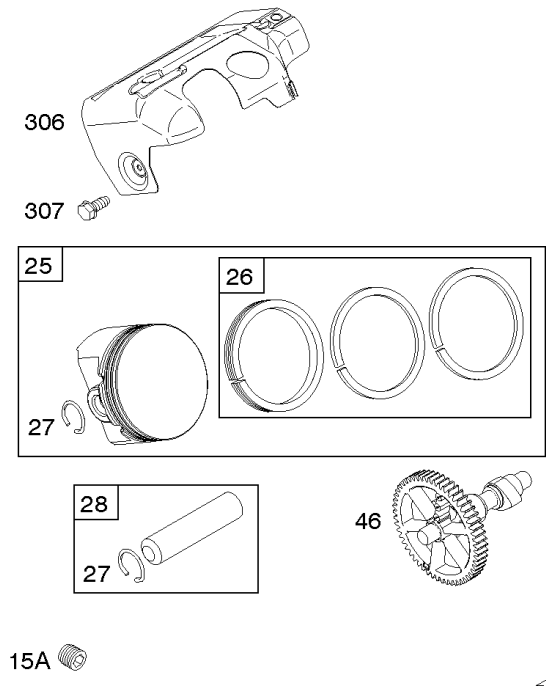

- 1036 EMISSIONS LABEL
- 1058 OPERATOR'S MANUAL
- 1319 WARNING LABEL
- 1319A WARNING LABEL
- 1330 REPAIR MANUAL