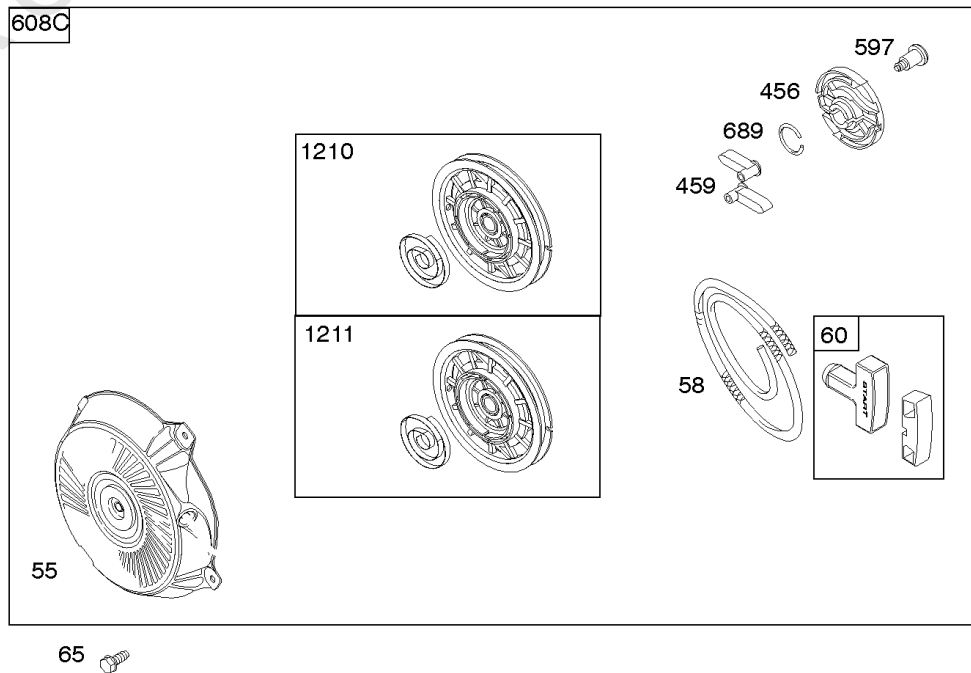

Blower Housing, Electric Starter, Flywheel, Rewind Starter

REF NO	PART NO	QTY	DESCRIPTION
23	699488		FLYWHEEL
37	699661		GUARD, Flywheel
55	791848		HOUSING, Rewind Starter -Used Before Code Date 12010100
55	-----		Housing-Rewind Starter -(Not Serviced Separate. Service With Rewind Assembly.) -Used After Code Date 11123100
58	693389		ROPE, Starter -(Cut To Required Length) -Used After Code Date 08030200
58	66574		ROPE, Starter -(Cut To Required Length) -Used Before Code Date 08030300
60	490652		HANDLE, Starter Rope
65	699228		SCREW -(Rewind Starter) (Metric)
78	699205		SCREW -(Flywheel Guard)
304	699598		HOUSING, Blower
305	699481		SCREW -(Blower Housing)
309	694504		MOTOR, Starter
310	690323		BOLT -(Starter Motor)
311	497608		SET, Brush
332	591988		NUT -(Flywheel)
363	19203		PULLER, Flywheel
455	591302		CUP, Flywheel
456	-----		Plate-Pawl Friction -(Not Serviced Separate. Service With Rewind Assembly.) -Used After Code Date 11123100
456	692299		PLATE, Pawl Friction -Used Before Code Date 12010100
459	-----		Pawl-Ratchet -(Not Serviced Separate. Service With Rewind Assembly.) -Used After Code Date 11123100
459	281505S		PAWL, Ratchet -Used Before Code Date 12010100
510	499308		DRIVE, Starter
513	692024		CLUTCH, Drive
597	-----		Screw -(Pawl Friction Plate) (Not Serviced Separate. Service With Rewind Assembly.) -Used After Code Date 11123100
597	691696		SCREW -(Pawl Friction Plate) -Used Before Code Date 12010100
608C	591301		STARTER, Rewind
675	691261		WASHER -(Brush Retainer)
689	691855		SPRING, Friction -Used Before Code Date 12010100
689	-----		Spring-Friction -(Not Serviced Separate. Service With Rewind Assembly.) -Used After Code Date 11123100
697	699200		SCREW -(Starter Motor) (Drive Cap)
725	792874		SHIELD, Heat
727	698039		COVER, Starter Drive