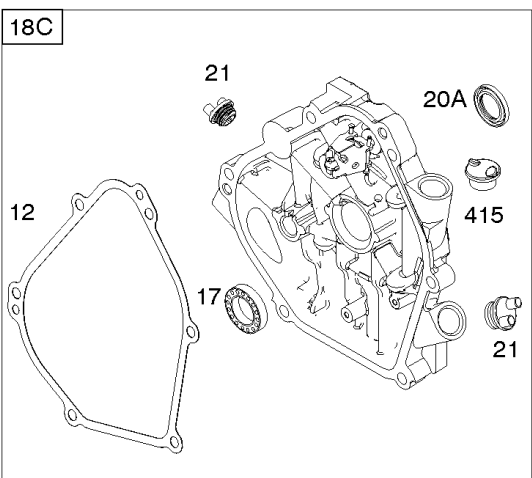

Crankcase Cover, Gear Reduction, Lubrication

Mfg. No: 12S402-0022-F8

Crankcase Cover, Gear Reduction, Lubrication

REF NO	PART NO	QTY	DESCRIPTION
3	299819S		SEAL, Oil -(Magneto Side)
12	699485		GASKET, Crankcase
15B	792750		PLUG, Oil Drain
17	798538		BEARING, Ball -(PTO Side)
17B	99158		BEARING, Ball
18	699804		COVER, Crankcase
20	692550		SEAL, Oil -(PTO Side)
20A	691952		SEAL, Oil -(PTO Side)
21	281658S		CAP, Oil Fill
22	799318		SCREW -(Crankcase Cover/Sump)
79A	792746		CASE, Gear Reduction
80	792755		GASKET, Gear Case
82B	792753		SCREW -(Gear Reduction Case)
83A	792756		SHAFT, Auxiliary Drive
84A	792759		PLUG, Breather
85A	690711		SCREW -(Gear Cover)
86A	795647		COVER, Gear
87A	792752		SEAL, Gear Reduction
88A	792760		GASKET, Gear Cover/Housing
170	699818		STUD -(Crankcase Cover/Sump)
219	693578		GEAR, Governor
220	691724		WASHER -(Governor Gear)
286	794185		MODULE, Oil Sensor
287	699234		SCREW -(Dipstick Tube)
364	695693		TERMINAL, Oil Plug
415	693463		PLUG
415B	792749		PLUG
522	697689		PLUG, Dipstick/Fill
523	693618		DIPSTICK
524	281370S		SEAL, O-Ring -(Dipstick Tube)
742	692564		RETAINER, E Ring
746	790278		GEAR, Idler
799	699202		SCREW -(Oil Sensor)
842	691031		SEAL, O-Ring -(Dipstick Tube)
847	693617		DIPSTICK/TUBE ASSEMBLY
1052	790141		SENSOR, Oil
1305	699691		SCREW -(Oil Sensor Module)