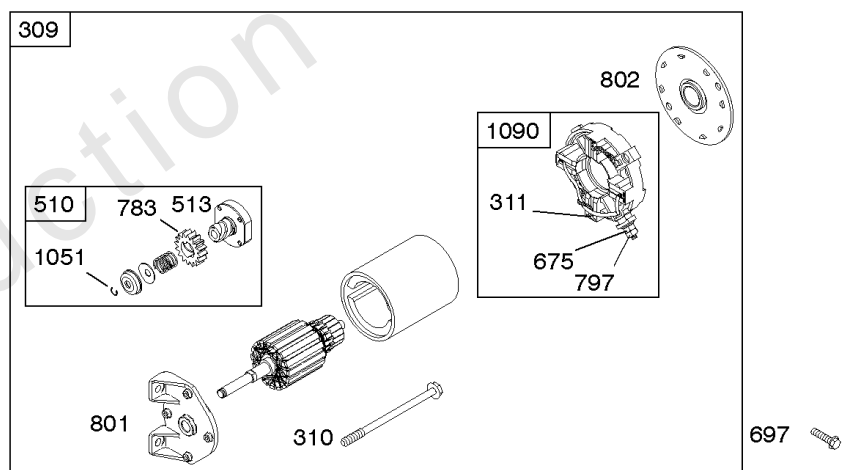

Blower Housing, Electric Starter, Flywheel, Rewind Starter

Mfg. No: 12S402-0022-F8

Blower Housing, Electric Starter, Flywheel, Rewind Starter

REF NO	PART NO	QTY	DESCRIPTION
23	699488		FLYWHEEL
37	699661		GUARD, Flywheel
55	791848		HOUSING, Rewind Starter -Used Before Code Date 12010100
55	-----		Housing-Rewind Starter -(Not Serviced Separate. Service With Rewind Assembly.) -Used After Code Date 11123100
58	693389		ROPE, Starter -(Cut To Required Length) -Used After Code Date 08030200
58	66574		ROPE, Starter -(Cut To Required Length) -Used Before Code Date 08030300
60	490652		HANDLE, Starter Rope
65	699228		SCREW -(Rewind Starter) (Metric)
78	699205		SCREW -(Flywheel Guard)
304	699598		HOUSING, Blower
305	699481		SCREW -(Blower Housing)
309	694504		MOTOR, Starter
310	690323		BOLT -(Starter Motor)
311	497608		SET, Brush
332	591988		NUT -(Flywheel)
363	19203		PULLER, Flywheel
455	591302		CUP, Flywheel
456	-----		Plate-Pawl Friction -(Not Serviced Separate. Service With Rewind Assembly.) -Used After Code Date 11123100
456	692299		PLATE, Pawl Friction -Used Before Code Date 12010100
459	-----		Pawl-Ratchet -(Not Serviced Separate. Service With Rewind Assembly.) -Used After Code Date 11123100
459	281505S		PAWL, Ratchet -Used Before Code Date 12010100
510	499308		DRIVE, Starter
513	692024		CLUTCH, Drive
597	-----		Screw -(Pawl Friction Plate) (Not Serviced Separate. Service With Rewind Assembly.) -Used After Code Date 11123100
597	691696		SCREW -(Pawl Friction Plate) -Used Before Code Date 12010100
608C	591301		STARTER, Rewind
675	691261		WASHER -(Brush Retainer)
689	691855		SPRING, Friction -Used Before Code Date 12010100
689	-----		Spring-Friction -(Not Serviced Separate. Service With Rewind Assembly.) -Used After Code Date 11123100
697	699200		SCREW -(Starter Motor) (Drive Cap)
725	792874		SHIELD, Heat
727	698039		COVER, Starter Drive