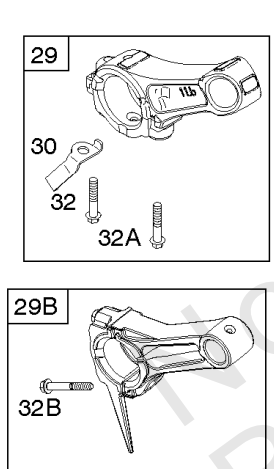

- 1036 EMISSIONS LABEL
- 1058 OPERATOR'S MANUAL
- 1319 WARNING LABEL
- 1319A WARNING LABEL
- 1330 REPAIR MANUAL