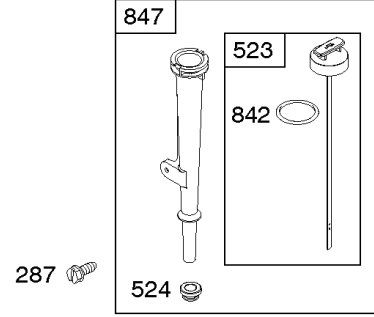

Crankcase Cover, Gear Reduction, Lubrication

Mfg. No: 12S402-0022-F8

Crankcase Cover, Gear Reduction, Lubrication

REF NO	PART NO	QTY	DESCRIPTION
3	299819S		SEAL, Oil -(Magneto Side)
12	699485		GASKET, Crankcase
15B	792750		PLUG, Oil Drain
17	798538		BEARING, Ball -(PTO Side)
17B	99158		BEARING, Ball
18	699804		COVER, Crankcase
20	692550		SEAL, Oil -(PTO Side)
20A	691952		SEAL, Oil -(PTO Side)
21	281658S		CAP, Oil Fill
22	799318		SCREW -(Crankcase Cover/Sump)
79A	792746		CASE, Gear Reduction
80	792755		GASKET, Gear Case
82B	792753		SCREW -(Gear Reduction Case)
83A	792756		SHAFT, Auxiliary Drive
84A	792759		PLUG, Breather
85A	690711		SCREW -(Gear Cover)
86A	795647		COVER, Gear
87A	792752		SEAL, Gear Reduction
88A	792760		GASKET, Gear Cover/Housing
170	699818		STUD -(Crankcase Cover/Sump)
219	693578		GEAR, Governor
220	691724		WASHER -(Governor Gear)
286	794185		MODULE, Oil Sensor
287	699234		SCREW -(Dipstick Tube)
364	695693		TERMINAL, Oil Plug
415	693463		PLUG
415B	792749		PLUG
522	697689		PLUG, Dipstick/Fill
523	693618		DIPSTICK
524	281370S		SEAL, O-Ring -(Dipstick Tube)
742	692564		RETAINER, E Ring
746	790278		GEAR, Idler
799	699202		SCREW -(Oil Sensor)
842	691031		SEAL, O-Ring -(Dipstick Tube)
847	693617		DIPSTICK/TUBE ASSEMBLY
1052	790141		SENSOR, Oil
1305	699691		SCREW -(Oil Sensor Module)