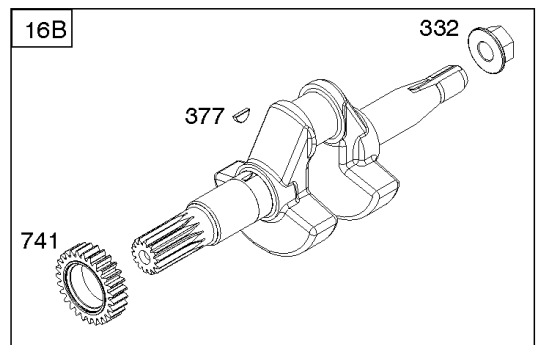

- 1036 EMISSIONS LABEL
- 1058 OPERATOR'S MANUAL
- 1319 WARNING LABEL
- 1319A WARNING LABEL
- 1330 REPAIR MANUAL