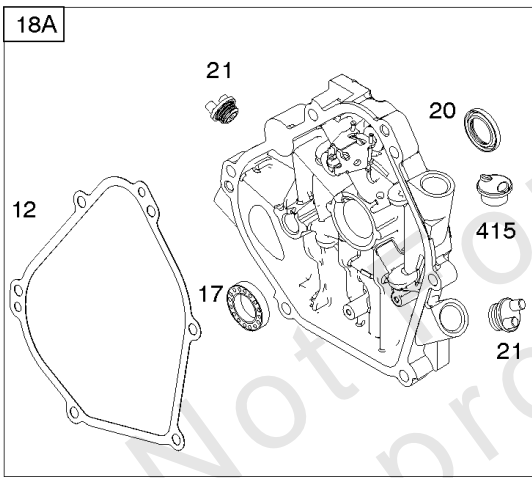

Crankcase Cover, Gear Reduction, Lubrication

Mfg. No: 12S402-0022-F8

Crankcase Cover, Gear Reduction, Lubrication

REF NO	PART NO	QTY	DESCRIPTION
3	299819S		SEAL, Oil -(Magneto Side)
12	699485		GASKET, Crankcase
15B	792750		PLUG, Oil Drain
17	798538		BEARING, Ball -(PTO Side)
17B	99158		BEARING, Ball
18	699804		COVER, Crankcase
20	692550		SEAL, Oil -(PTO Side)
20A	691952		SEAL, Oil -(PTO Side)
21	281658S		CAP, Oil Fill
22	799318		SCREW -(Crankcase Cover/Sump)
79A	792746		CASE, Gear Reduction
80	792755		GASKET, Gear Case
82B	792753		SCREW -(Gear Reduction Case)
83A	792756		SHAFT, Auxiliary Drive
84A	792759		PLUG, Breather
85A	690711		SCREW -(Gear Cover)
86A	795647		COVER, Gear
87A	792752		SEAL, Gear Reduction
88A	792760		GASKET, Gear Cover/Housing
170	699818		STUD -(Crankcase Cover/Sump)
219	693578		GEAR, Governor
220	691724		WASHER -(Governor Gear)
286	794185		MODULE, Oil Sensor
287	699234		SCREW -(Dipstick Tube)
364	695693		TERMINAL, Oil Plug
415	693463		PLUG
415B	792749		PLUG
522	697689		PLUG, Dipstick/Fill
523	693618		DIPSTICK
524	281370S		SEAL, O-Ring -(Dipstick Tube)
742	692564		RETAINER, E Ring
746	790278		GEAR, Idler
799	699202		SCREW -(Oil Sensor)
842	691031		SEAL, O-Ring -(Dipstick Tube)
847	693617		DIPSTICK/TUBE ASSEMBLY
1052	790141		SENSOR, Oil
1305	699691		SCREW -(Oil Sensor Module)