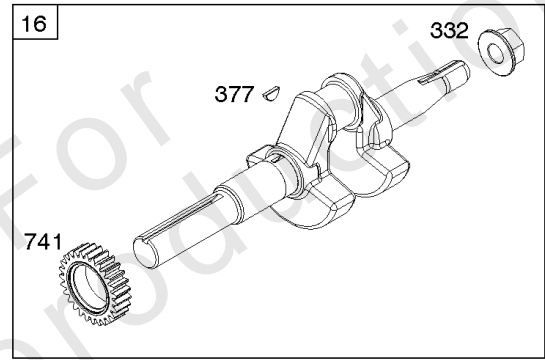

- 1036 EMISSIONS LABEL
- 1058 OPERATOR'S MANUAL
- 1319 WARNING LABEL
- 1319A WARNING LABEL
- 1330 REPAIR MANUAL