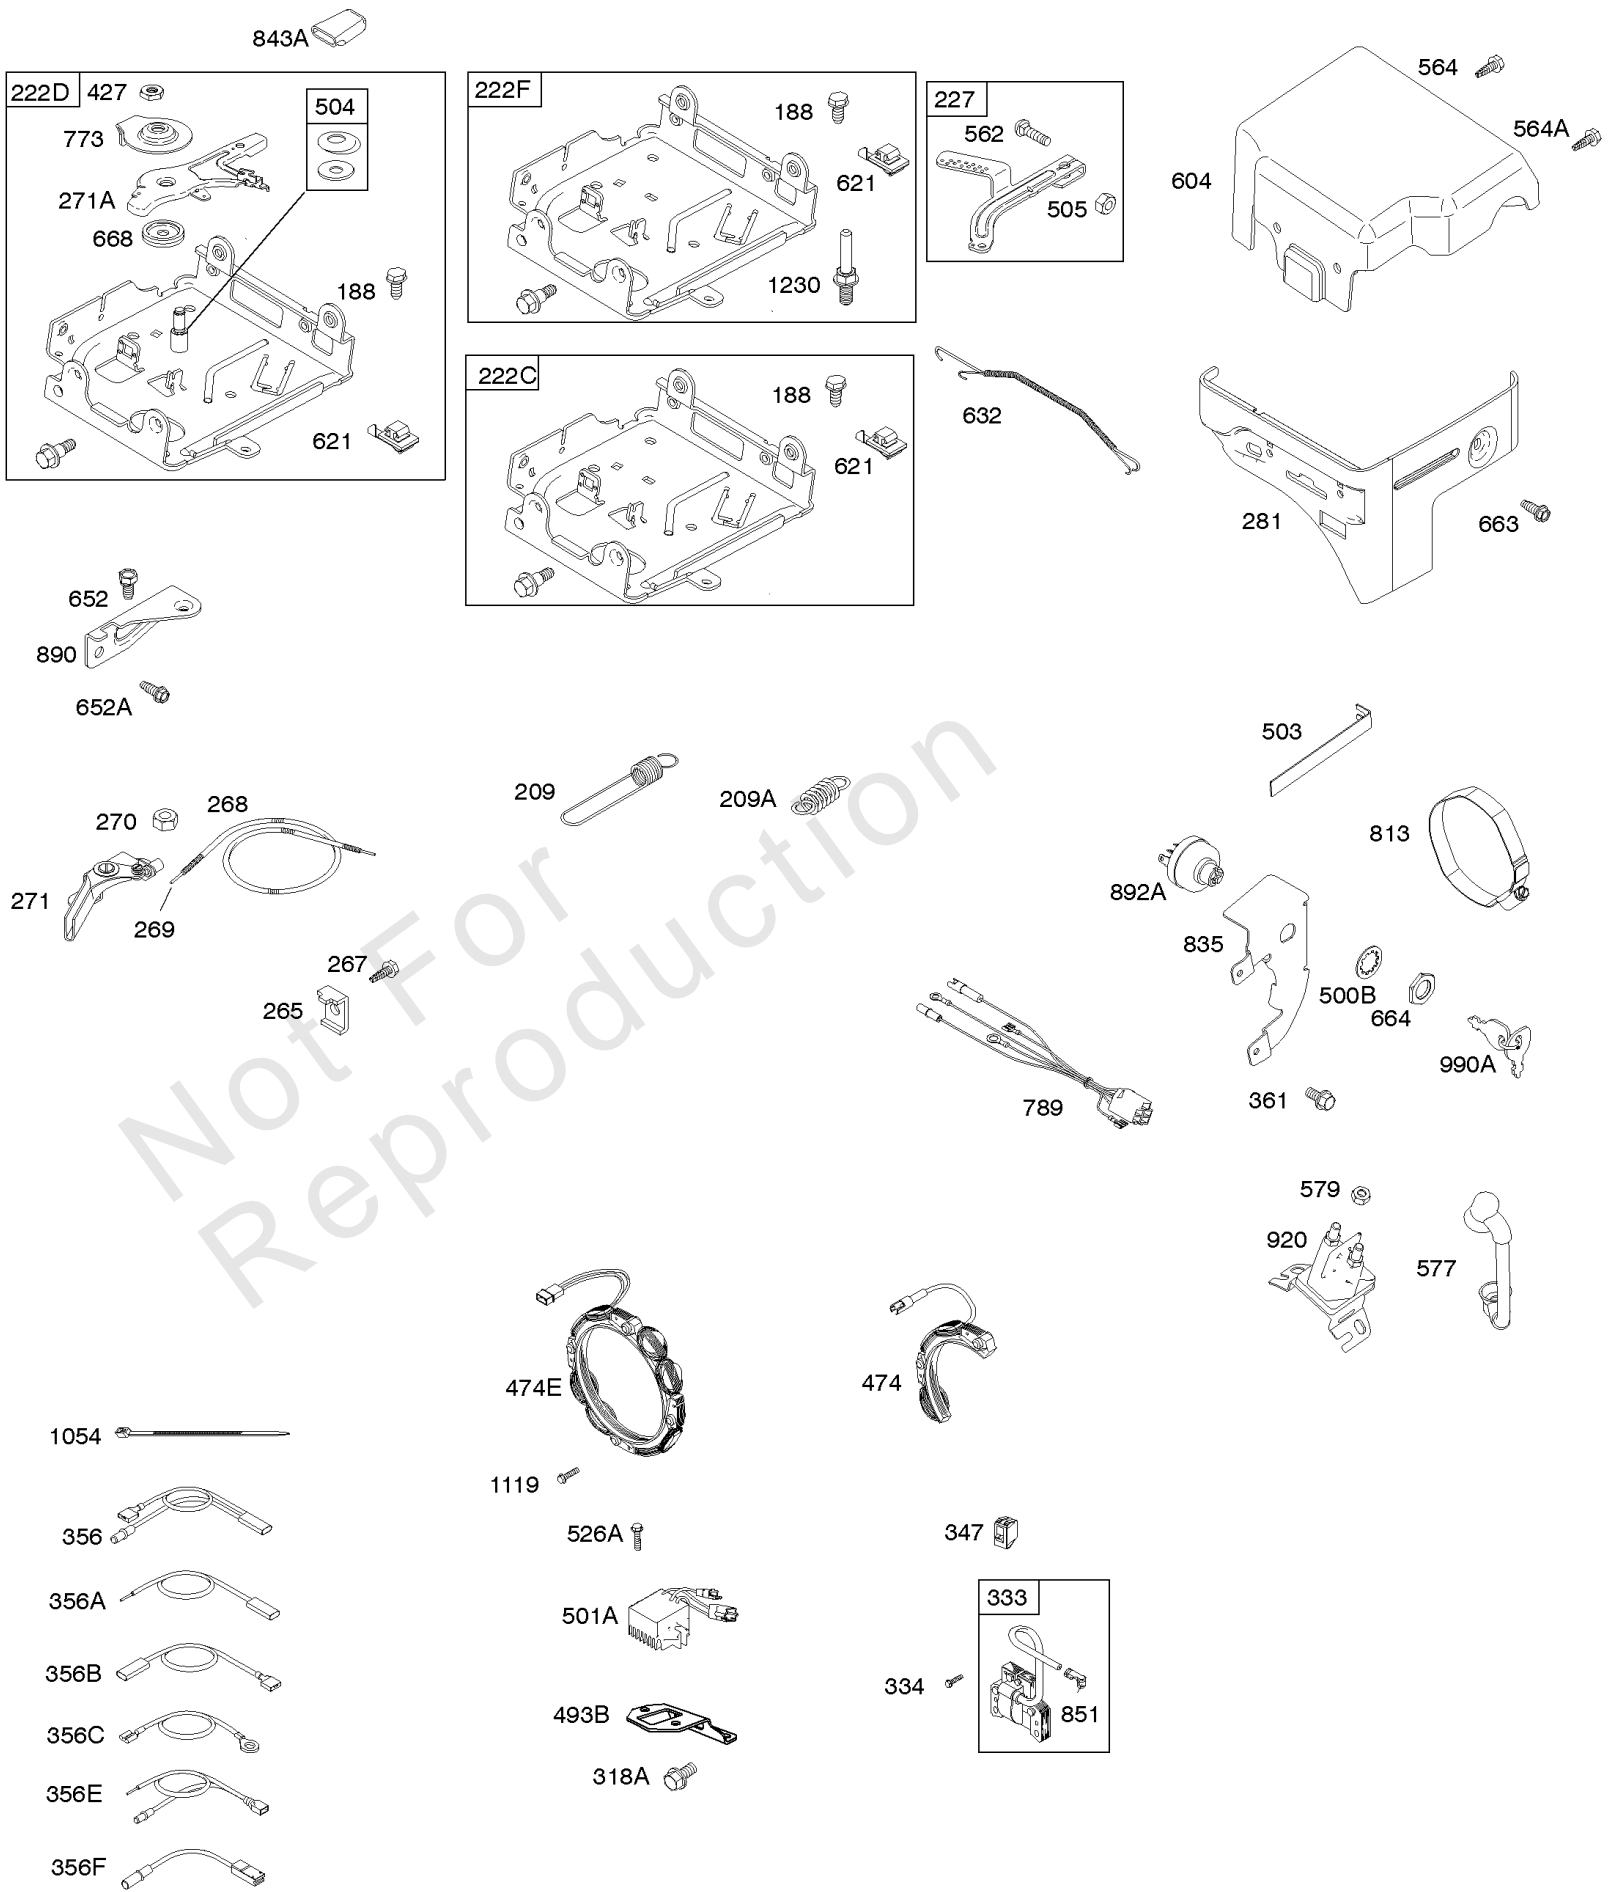

Not For
Reproduction

Controls, Governor Spring, Ignition

REF NO	PART NO	QTY	DESCRIPTION
652	699755		SCREW -(Support Bracket)
652A	699230		SCREW -(Support Bracket)
663	699206		SCREW -(Control Panel)
664	691087		NUT -(Key Switch)
668	694257		SPACER
773	694258		RETAINER -(Control Bracket)
789	797457		HARNES, Wiring
813	690635		CLAMP
835	797458		BRACKET, Wire Harness
843A	695588		SLEEVE, Lever
851	493880S		TERMINAL, Spark Plug
890	790203		BRACKET, Support
892A	692318		SWITCH, Key
920	691656		SOLENOID, Starter
990A	691959		SET, Key
1054	280275		TIE, Cable
1119	699772		SCREW -(Alternator)
1230	699847		STUD -(Control Bracket)