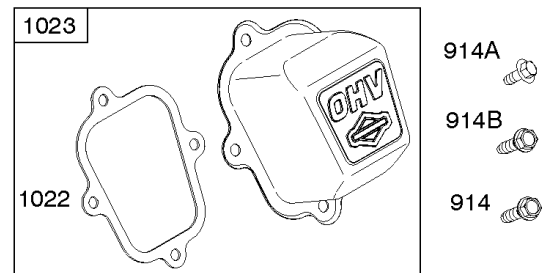

Crankcase Cover, Gear Reduction, Lubrication

REF NO	PART NO	QTY	DESCRIPTION
3	299819S		SEAL, Oil -(Magneto Side)
12	699485		GASKET, Crankcase
15B	792750		PLUG, Oil Drain
17	798538		BEARING, Ball -(PTO Side)
17B	99158		BEARING, Ball
18	699804		COVER, Crankcase
20	692550		SEAL, Oil -(PTO Side)
20A	691952		SEAL, Oil -(PTO Side)
21	281658S		CAP, Oil Fill
22	799318		SCREW -(Crankcase Cover/Sump)
79A	792746		CASE, Gear Reduction
80	792755		GASKET, Gear Case
82B	792753		SCREW -(Gear Reduction Case)
83A	792756		SHAFT, Auxiliary Drive
84A	792759		PLUG, Breather
85A	690711		SCREW -(Gear Cover)
86A	795647		COVER, Gear
87A	792752		SEAL, Gear Reduction
88A	792760		GASKET, Gear Cover/Housing
170	699818		STUD -(Crankcase Cover/Sump)
219	693578		GEAR, Governor
220	691724		WASHER -(Governor Gear)
286	794185		MODULE, Oil Sensor
287	699234		SCREW -(Dipstick Tube)
364	695693		TERMINAL, Oil Plug
415	693463		PLUG
415B	792749		PLUG
522	697689		PLUG, Dipstick/Fill
523	693618		DIPSTICK
524	281370S		SEAL, O-Ring -(Dipstick Tube)
742	692564		RETAINER, E Ring
746	790278		GEAR, Idler
799	699202		SCREW -(Oil Sensor)
842	691031		SEAL, O-Ring -(Dipstick Tube)
847	693617		DIPSTICK/TUBE ASSEMBLY
1052	790141		SENSOR, Oil
1305	699691		SCREW -(Oil Sensor Module)