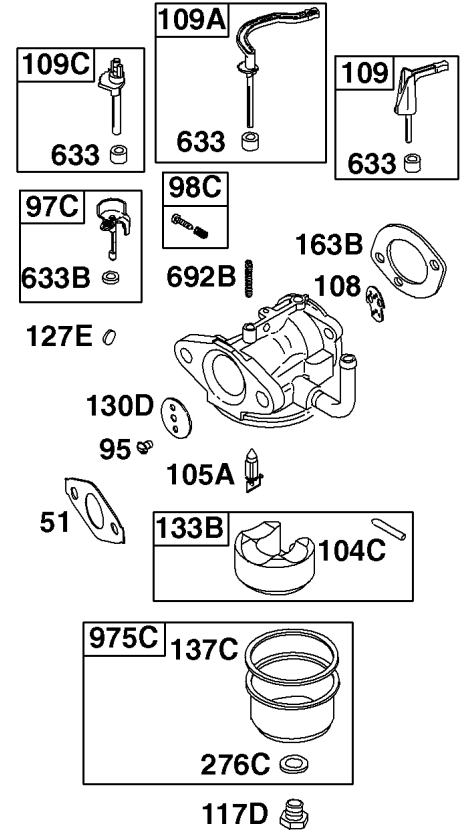

## Camshaft, Crankshaft, Cylinder, Piston Group

REF NO	PART NO	QTY	DESCRIPTION
552	692346		BUSHING, Governor Crank
615	692576		RETAINER, Governor Shaft
616	692547		CRANK, Governor
718	690959		PIN, Locating
741A	593499		GEAR, Timing -(Nylon Gear, See Reference 16A Crankshafts)
868	795440		SEAL, Valve
883	691893		GASKET, Exhaust
883A	692237		GASKET, Exhaust -(Head To Adapter)
993	694088		GASKET, Cylinder Head Plate
1022	691890		GASKET, Rocker Cover
1036	-----		Label-Emissions -(Available From A Briggs & Stratton Authorized Dealer)
1058	277040		MANUAL, Operator's
1319	794467		LABEL, Warning
1319A	797669		LABEL, Warning
1330	272147		MANUAL, Repair

NOTE: This Illustration Represents Several Carburetors. Parts Shown May Not Be Included In All Kits.

365 (screw)

703 (jet holder)

804 (jet holder)

118D (jet holder)

125D

NOTE: This Illustration Represents Several Carburetors. Parts Shown May Not Be Included In All Kits.