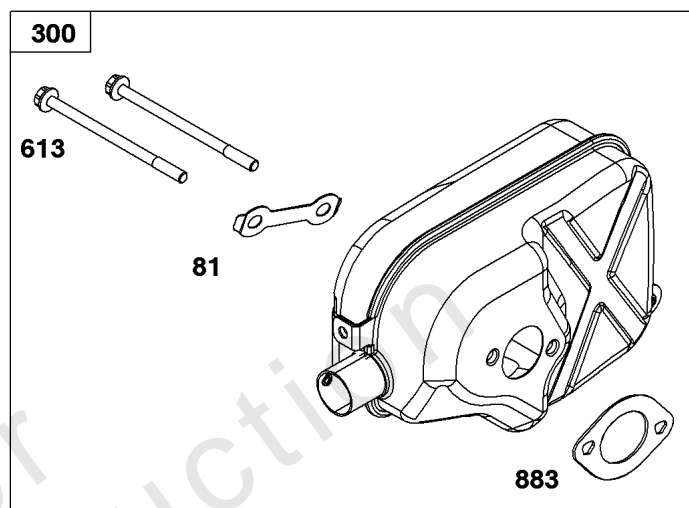

Exhaust Group

REF NO	PART NO	QTY	DESCRIPTION
81	596409	1	MUFFLER
291	-----	1	THERMOSTAT -(Part information located in Controls Group.)
300	596409	1	MUFFLER
613	596410	2	SCREW -(Muffler)
832	596014	1	GUARD, Muffler
832A	597543	1	GUARD, Muffler
836	597516	3	SCREW -(Muffler Guard)
837	799261	1	SPACER -(Muffler)
883	793497	3	GASKET, Exhaust

Not For Reproduction