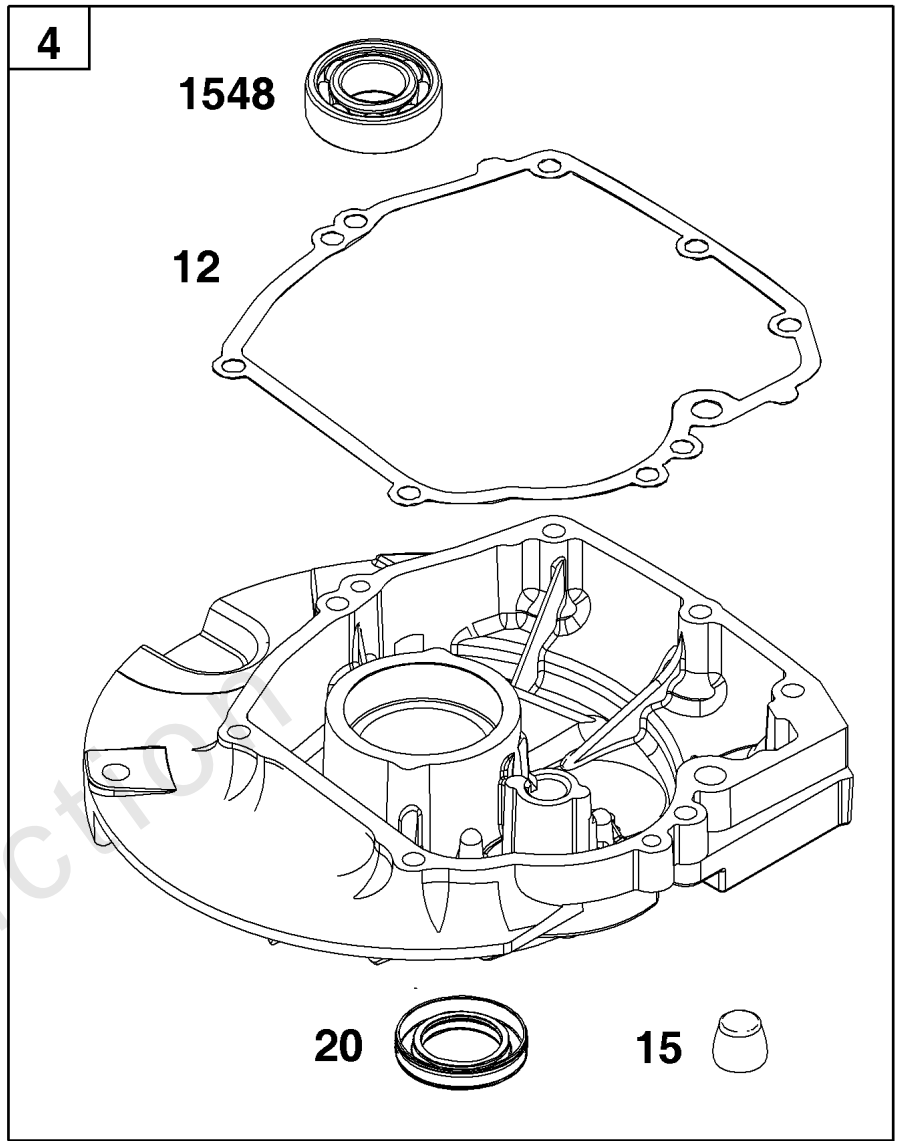

Fuel Supply Group

REF NO	PART NO	QTY	DESCRIPTION
187	791766	2	LINE, Fuel
240	84005063		FILTER, Fuel
601	791850	4	CLAMP, Hose
670	793485	1	SPACER, Fuel Tank
957	799585	1	CAP, Fuel Tank
972	595123	1	TANK, Fuel
1059	793471	1	KIT, Screw/Washer

Not For Reproduction