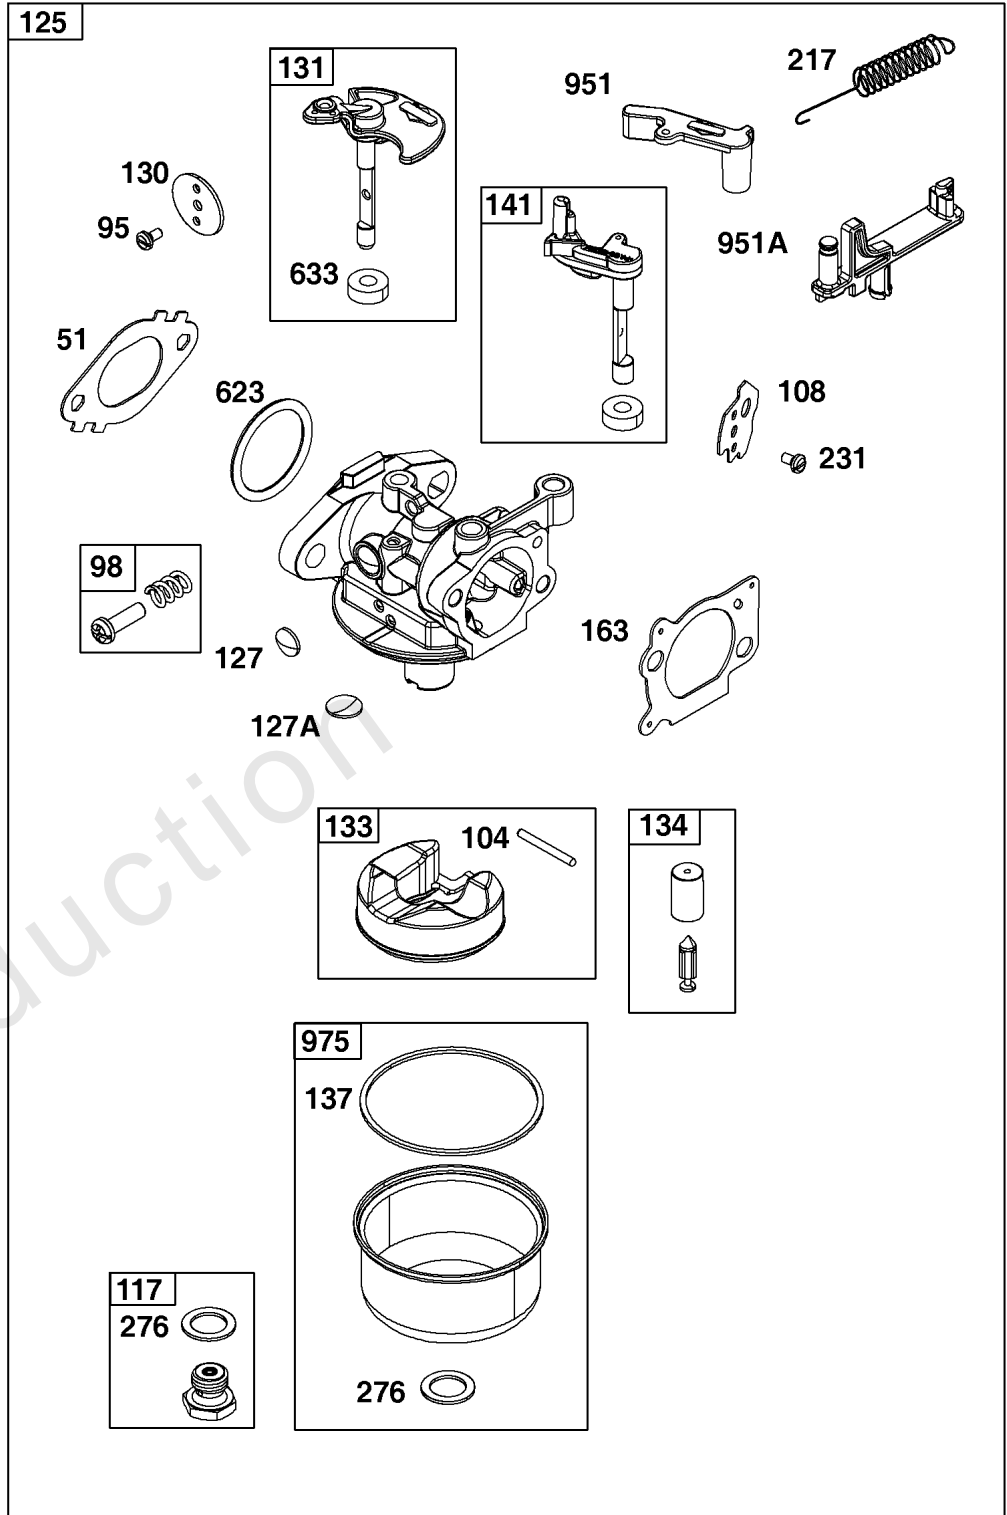

Not For
Reproduction

Air Cleaner Group

REF NO	PART NO	QTY	DESCRIPTION
11	796478	1	TUBE, Breather
163	691894	1	GASKET, Air Cleaner -(Air Cleaner)
259	691189	1	BRACKET, Casing Clamp
445	795066	1	FILTER, A/C Cartridge
875	796492	1	BASE, Air Cleaner
968	796493	1	COVER, Air Cleaner
971	690349	2	SCREW -(Air Cleaner Base to Carburetor/Throttle Body)

Not For Reproduction

Carburetor Group

REF NO	PART NO	QTY	DESCRIPTION
51	592159	1	GASKET, Intake
95	691636	1	SCREW -(Throttle Valve)
98	797156	1	KIT, Idle Speed
104	797622	1	PIN, Float Hinge
108	597539	1	VALVE, Choke
117	799178	1	JET, Main -(Standard)
118	799604	1	JET, Main -(High Altitude)
121	592172	1	KIT, Carburetor Overhaul
122	592160	1	SPACER, Carburetor
125	590944	1	CARBURETOR
127	694468	1	PLUG, Welch
127A	797633	1	PLUG, Welch
130	797630	1	VALVE, Throttle
131	597540	1	KIT, Throttle Shaft
133	797626	1	FLOAT, Carburetor
134	799177	1	KIT, Needle/Seat
137	797625	1	GASKET, Float Bowl
141	597541	1	KIT, Choke Shaft
163	-----	1	GASKET, Air Cleaner -(Part information located in Air Cleaner Group.)
187	-----	1	LINE, Fuel -(Part information located in Fuel Supply Group.)
217	799179	1	SPRING, Choke Return
231	691636	1	SCREW -(Choke Valve)
276	797632	1	WASHER, Sealing
365	793458	2	SCREW -(Carburetor/Throttle Body)
601	791850	2	CLAMP, Hose
623	793628	1	SEAL, O-Ring -(Carburetor Spacer)
633	797629	2	SEAL, Choke/Throttle Shaft
951	597537	1	LEVER, Choke
951A	597538	1	LEVER, Choke
975	797631	1	BOWL, Float

Not For Reproduction

Crankshaft Group

REF NO	PART NO	QTY	DESCRIPTION
16	596424	1	CRANKSHAFT
24	796335	1	KEY, Flywheel
25	799271	1	PISTON ASSEMBLY -(.020 Oversize)
25	799270	1	PISTON ASSEMBLY
26	799273	1	SET, Ring -(.020 Oversize)
26	799272	1	SET, Ring
27	691588	1	LOCK, Piston Pin
28	799274	1	PIN, Piston
29	796470	1	ROD, Connecting
32	691664	1	SCREW -(Connecting Rod)
32A	695759	1	SCREW -(Connecting Rod)
46	694039	1	CAMSHAFT
741	797521	1	GEAR, Timing