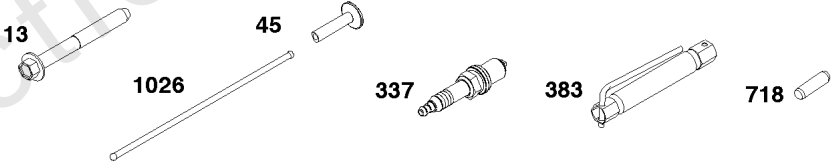

Not For Reproduction

Crankshaft Group

REF NO	PART NO	QTY	DESCRIPTION
16	596424	1	CRANKSHAFT
24	796335	1	KEY, Flywheel
25	799271	1	PISTON ASSEMBLY -(.020 Oversize)
25	799270	1	PISTON ASSEMBLY
26	799273	1	SET, Ring -(.020 Oversize)
26	799272	1	SET, Ring
27	691588	1	LOCK, Piston Pin
28	799274	1	PIN, Piston
29	796470	1	ROD, Connecting
32	691664	1	SCREW -(Connecting Rod)
32A	695759	1	SCREW -(Connecting Rod)
46	694039	1	CAMSHAFT
741	797521	1	GEAR, Timing

Not For Reproduction

Cylinder Group

REF NO	PART NO	QTY	DESCRIPTION
1	596413	1	CYLINDER ASSEMBLY
3	299819S	1	SEAL, Oil -(Magneto Side)
7	-----	1	GASKET, Cylinder Head -(Part information located in Cylinder Head Group.)
12	-----	1	GASKET, Crankcase -(Part information located in Sump Group.)
20	-----	1	SEAL, Oil -(Part information located in Sump Group.)
51	-----	1	GASKET, Intake -(Part information located in Cylinder Head Group.)
163	-----	1	GASKET, Air Cleaner -(Part information located in Cylinder Head Group.)
358	592173	1	GASKET SET, Engine -(Service Kits may include extra parts not specific to this engine.)
404	690272	1	WASHER -(Governor Crank)
524	-----	1	SEAL, O-Ring -(Part information located in Sump Group.)
615	690340	1	RETAINER, Governor Shaft
616	798327	1	CRANK, Governor
623	-----		SEAL, O-Ring -(Part information located in Cylinder Head Group.)
718	690959	2	PIN, Locating
842	-----	1	SEAL, O-Ring -(Part information located in Sump Group.)
868	-----	1	SEAL, Valve -(Part information located in Cylinder Head Group.)
883	-----	3	GASKET, Exhaust -(Part information located in Cylinder Head Group.)
993	-----	1	GASKET, Plate -(Part information located in Cylinder Head Group.)
1022	-----	1	GASKET, Rocker Cover -(Part information located in Cylinder Head Group.)
1263	697124	1	REED, Breather
1264	793453	1	SCREW -(Breather Reed)
1375	799493	1	COVER, Breather Reed
1376	794451	1	SCREW
1430	799494	1	GASKET, Breather/Reed