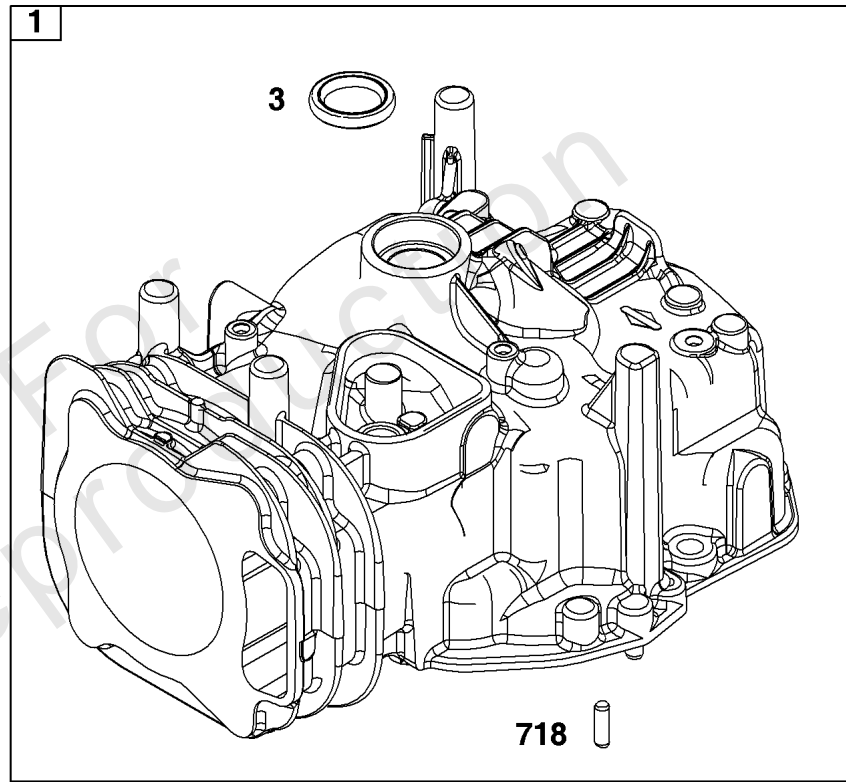

Cylinder Group

REF NO	PART NO	QTY	DESCRIPTION
1	596413	1	CYLINDER ASSEMBLY
3	299819S	1	SEAL, Oil -(Magneto Side)
7	-----	1	GASKET, Cylinder Head -(Part information located in Cylinder Head Group.)
12	-----	1	GASKET, Crankcase -(Part information located in Sump Group.)
20	-----	1	SEAL, Oil -(Part information located in Sump Group.)
51	-----	1	GASKET, Intake -(Part information located in Cylinder Head Group.)
163	-----	1	GASKET, Air Cleaner -(Part information located in Cylinder Head Group.)
358	592173	1	GASKET SET, Engine -(Service Kits may include extra parts not specific to this engine.)
404	690272	1	WASHER -(Governor Crank)
524	-----	1	SEAL, O-Ring -(Part information located in Sump Group.)
615	690340	1	RETAINER, Governor Shaft
616	798327	1	CRANK, Governor
623	-----		SEAL, O-Ring -(Part information located in Cylinder Head Group.)
718	690959	2	PIN, Locating
842	-----	1	SEAL, O-Ring -(Part information located in Sump Group.)
868	-----	1	SEAL, Valve -(Part information located in Cylinder Head Group.)
883	-----	3	GASKET, Exhaust -(Part information located in Cylinder Head Group.)
993	-----	1	GASKET, Plate -(Part information located in Cylinder Head Group.)
1022	-----	1	GASKET, Rocker Cover -(Part information located in Cylinder Head Group.)
1263	697124	1	REED, Breather
1264	793453	1	SCREW -(Breather Reed)
1375	799493	1	COVER, Breather Reed
1376	794451	1	SCREW
1430	799494	1	GASKET, Breather/Reed