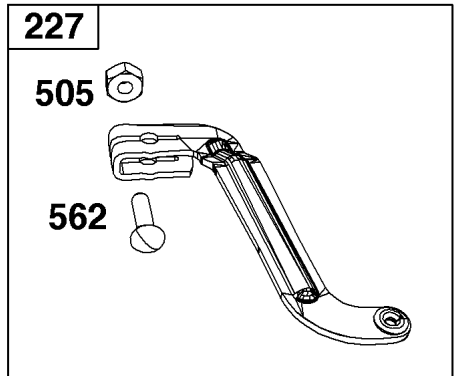

Not For Reproduction

Carburetor Group

REF NO	PART NO	QTY	DESCRIPTION
51	592159	1	GASKET, Intake
95	691636	1	SCREW -(Throttle Valve)
98	797156	1	KIT, Idle Speed
104	797622	1	PIN, Float Hinge
108	597539	1	VALVE, Choke
117	799178	1	JET, Main -(Standard)
118	799604	1	JET, Main -(High Altitude)
121	592172	1	KIT, Carburetor Overhaul
122	592160	1	SPACER, Carburetor
125	590944	1	CARBURETOR
127	694468	1	PLUG, Welch
127A	797633	1	PLUG, Welch
130	797630	1	VALVE, Throttle
131	597540	1	KIT, Throttle Shaft
133	797626	1	FLOAT, Carburetor
134	799177	1	KIT, Needle/Seat
137	797625	1	GASKET, Float Bowl
141	597541	1	KIT, Choke Shaft
163	-----	1	GASKET, Air Cleaner -(Part information located in Air Cleaner Group.)
187	-----	1	LINE, Fuel -(Part information located in Fuel Supply Group.)
217	799179	1	SPRING, Choke Return
231	691636	1	SCREW -(Choke Valve)
276	797632	1	WASHER, Sealing
365	793458	2	SCREW -(Carburetor/Throttle Body)
601	791850	2	CLAMP, Hose
623	793628	1	SEAL, O-Ring -(Carburetor Spacer)
633	797629	2	SEAL, Choke/Throttle Shaft
951	597537	1	LEVER, Choke
951A	597538	1	LEVER, Choke
975	797631	1	BOWL, Float

Not For Reproduction

Crankshaft Group

REF NO	PART NO	QTY	DESCRIPTION
16	596424	1	CRANKSHAFT
24	796335	1	KEY, Flywheel
25	799271	1	PISTON ASSEMBLY -(.020 Oversize)
25	799270	1	PISTON ASSEMBLY
26	799273	1	SET, Ring -(.020 Oversize)
26	799272	1	SET, Ring
27	691588	1	LOCK, Piston Pin
28	799274	1	PIN, Piston
29	796470	1	ROD, Connecting
32	691664	1	SCREW -(Connecting Rod)
32A	695759	1	SCREW -(Connecting Rod)
46	694039	1	CAMSHAFT
741	797521	1	GEAR, Timing