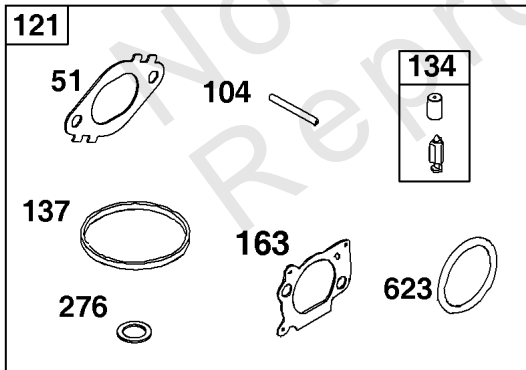

Not For Reproduction

Carburetor Group

REF NO	PART NO	QTY	DESCRIPTION
51	592159	1	GASKET, Intake
95	691636	1	SCREW -(Throttle Valve)
98	797156	1	KIT, Idle Speed
104	797622	1	PIN, Float Hinge
108	597539	1	VALVE, Choke
117	799178	1	JET, Main -(Standard)
118	799604	1	JET, Main -(High Altitude)
121	592172	1	KIT, Carburetor Overhaul
122	592160	1	SPACER, Carburetor
125	590944	1	CARBURETOR
127	694468	1	PLUG, Welch
127A	797633	1	PLUG, Welch
130	797630	1	VALVE, Throttle
131	597540	1	KIT, Throttle Shaft
133	797626	1	FLOAT, Carburetor
134	799177	1	KIT, Needle/Seat
137	797625	1	GASKET, Float Bowl
141	597541	1	KIT, Choke Shaft
163	-----	1	GASKET, Air Cleaner -(Part information located in Air Cleaner Group.)
187	-----	1	LINE, Fuel -(Part information located in Fuel Supply Group.)
217	799179	1	SPRING, Choke Return
231	691636	1	SCREW -(Choke Valve)
276	797632	1	WASHER, Sealing
365	793458	2	SCREW -(Carburetor/Throttle Body)
601	791850	2	CLAMP, Hose
623	793628	1	SEAL, O-Ring -(Carburetor Spacer)
633	797629	2	SEAL, Choke/Throttle Shaft
951	597537	1	LEVER, Choke
951A	597538	1	LEVER, Choke
975	797631	1	BOWL, Float

Not For Reproduction

Crankshaft Group

REF NO	PART NO	QTY	DESCRIPTION
16	596424	1	CRANKSHAFT
24	796335	1	KEY, Flywheel
25	799271	1	PISTON ASSEMBLY -(.020 Oversize)
25	799270	1	PISTON ASSEMBLY
26	799273	1	SET, Ring -(.020 Oversize)
26	799272	1	SET, Ring
27	691588	1	LOCK, Piston Pin
28	799274	1	PIN, Piston
29	796470	1	ROD, Connecting
32	691664	1	SCREW -(Connecting Rod)
32A	695759	1	SCREW -(Connecting Rod)
46	694039	1	CAMSHAFT
741	797521	1	GEAR, Timing