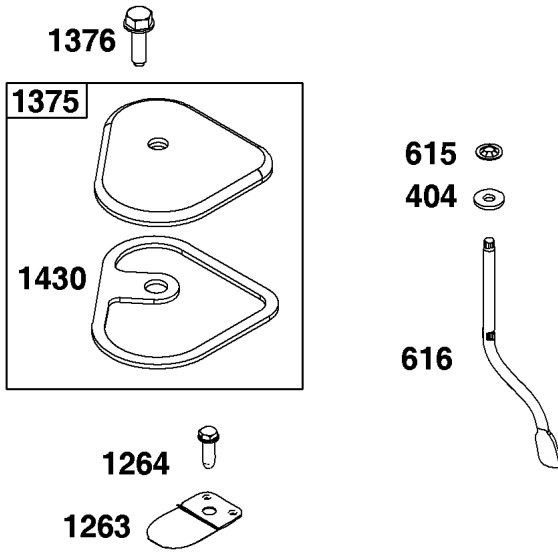

Cylinder Group

REF NO	PART NO	QTY	DESCRIPTION
1	596413	1	CYLINDER ASSEMBLY
3	299819S	1	SEAL, Oil -(Magneto Side)
7	-----	1	GASKET, Cylinder Head -(Part information located in Cylinder Head Group.)
12	-----	1	GASKET, Crankcase -(Part information located in Sump Group.)
20	-----	1	SEAL, Oil -(Part information located in Sump Group.)
51	-----	1	GASKET, Intake -(Part information located in Cylinder Head Group.)
163	-----	1	GASKET, Air Cleaner -(Part information located in Cylinder Head Group.)
358	592173	1	GASKET SET, Engine -(Service Kits may include extra parts not specific to this engine.)
404	690272	1	WASHER -(Governor Crank)
524	-----	1	SEAL, O-Ring -(Part information located in Sump Group.)
615	690340	1	RETAINER, Governor Shaft
616	798327	1	CRANK, Governor
623	-----		SEAL, O-Ring -(Part information located in Cylinder Head Group.)
718	690959	2	PIN, Locating
842	-----	1	SEAL, O-Ring -(Part information located in Sump Group.)
868	-----	1	SEAL, Valve -(Part information located in Cylinder Head Group.)
883	-----	3	GASKET, Exhaust -(Part information located in Cylinder Head Group.)
993	-----	1	GASKET, Plate -(Part information located in Cylinder Head Group.)
1022	-----	1	GASKET, Rocker Cover -(Part information located in Cylinder Head Group.)
1263	697124	1	REED, Breather
1264	793453	1	SCREW -(Breather Reed)
1375	799493	1	COVER, Breather Reed
1376	794451	1	SCREW
1430	799494	1	GASKET, Breather/Reed