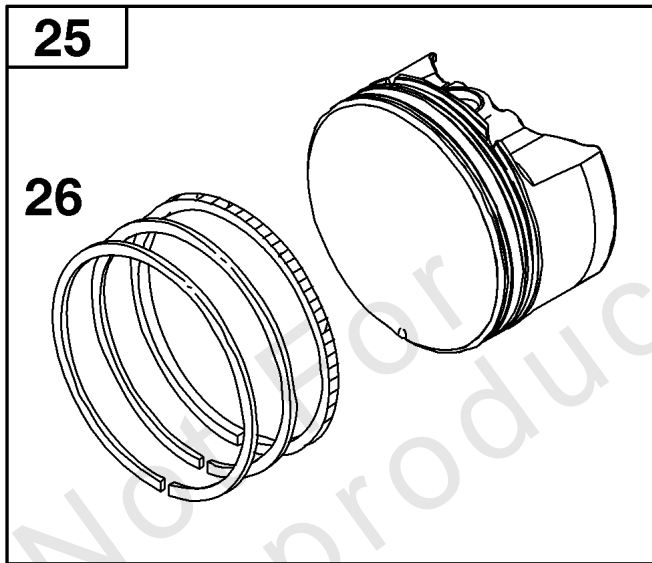

Crankshaft Group

REF NO	PART NO	QTY	DESCRIPTION
16	596424	1	CRANKSHAFT
24	796335	1	KEY, Flywheel
25	799271	1	PISTON ASSEMBLY -(.020 Oversize)
25	799270	1	PISTON ASSEMBLY
26	799273	1	SET, Ring -(.020 Oversize)
26	799272	1	SET, Ring
27	691588	1	LOCK, Piston Pin
28	799274	1	PIN, Piston
29	796470	1	ROD, Connecting
32	691664	1	SCREW -(Connecting Rod)
32A	695759	1	SCREW -(Connecting Rod)
46	694039	1	CAMSHAFT
741	797521	1	GEAR, Timing

Not For Reproduction