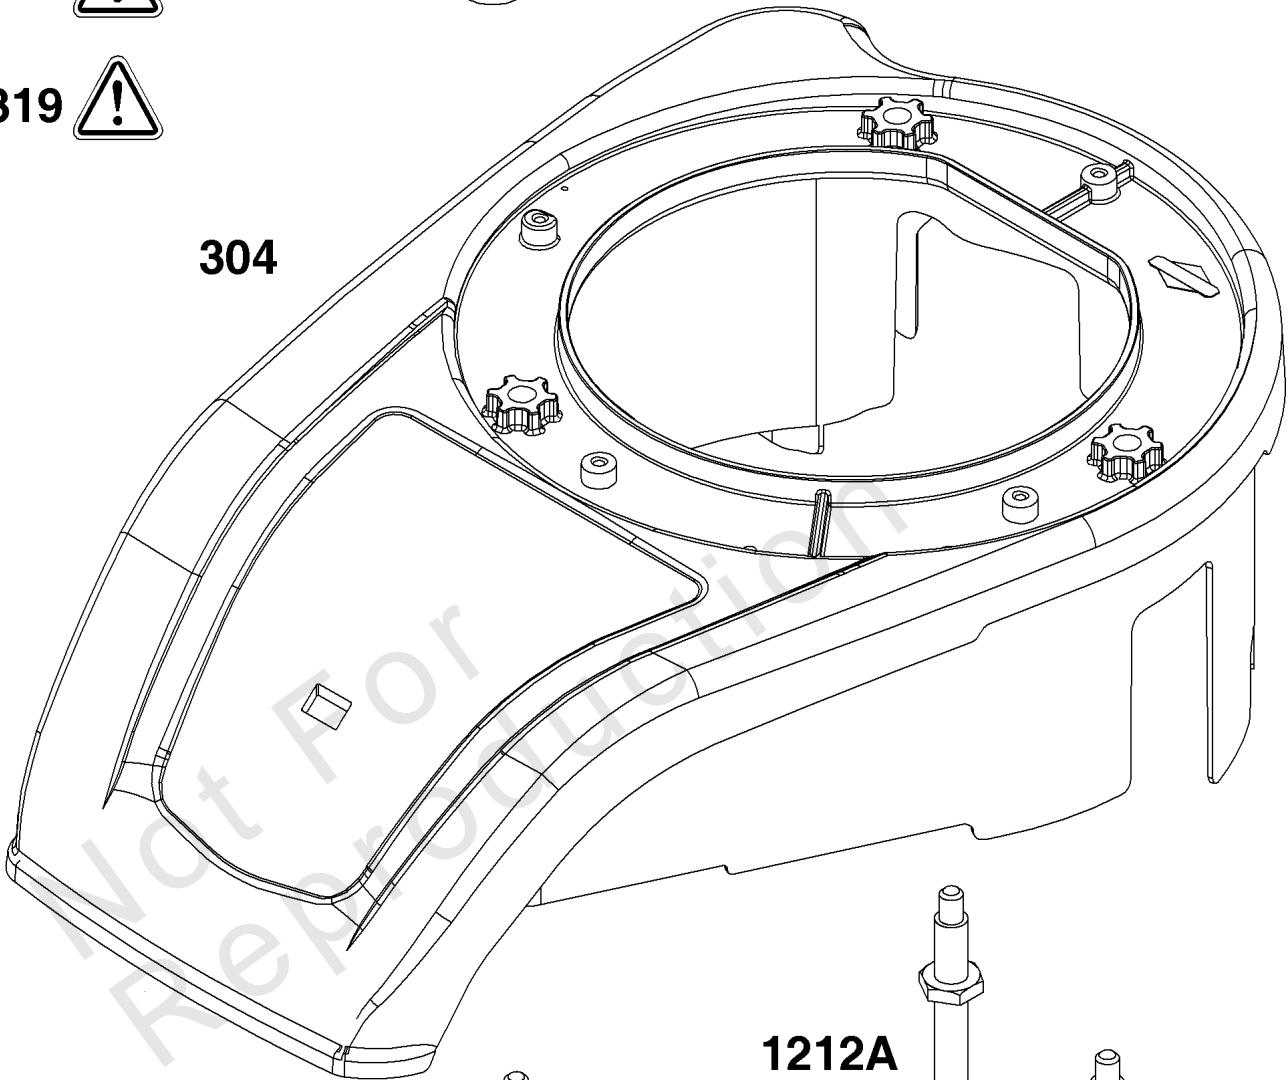

Air Cleaner Group

REF NO	PART NO	QTY	DESCRIPTION
11	796478	1	TUBE, Breather
163	691894	1	GASKET, Air Cleaner -(Air Cleaner)
259	691189	1	BRACKET, Casing Clamp
445	795066	1	FILTER, A/C Cartridge
875	796492	1	BASE, Air Cleaner
968	796493	1	COVER, Air Cleaner
971	690349	2	SCREW -(Air Cleaner Base to Carburetor/Throttle Body)

Not For Reproduction

1036

1335

1319

304

1212

1212A