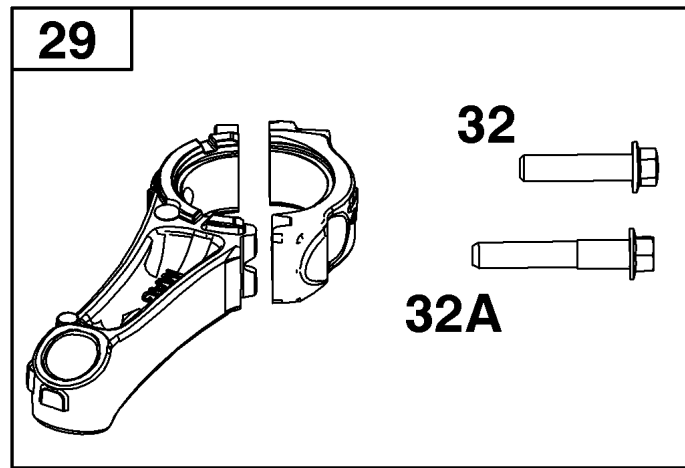

Not For Reproduction

Carburetor Group

REF NO	PART NO	QTY	DESCRIPTION
51	592159	1	GASKET, Intake
95	691636	1	SCREW -(Throttle Valve)
98	797156	1	KIT, Idle Speed
104	797622	1	PIN, Float Hinge
108	597539	1	VALVE, Choke
117	799178	1	JET, Main -(Standard)
118	799604	1	JET, Main -(High Altitude)
121	592172	1	KIT, Carburetor Overhaul
122	592160	1	SPACER, Carburetor
125	590944	1	CARBURETOR
127	694468	1	PLUG, Welch
127A	797633	1	PLUG, Welch
130	797630	1	VALVE, Throttle
131	597540	1	KIT, Throttle Shaft
133	797626	1	FLOAT, Carburetor
134	799177	1	KIT, Needle/Seat
137	797625	1	GASKET, Float Bowl
141	597541	1	KIT, Choke Shaft
163	-----	1	GASKET, Air Cleaner -(Part information located in Air Cleaner Group.)
187	-----	1	LINE, Fuel -(Part information located in Fuel Supply Group.)
217	799179	1	SPRING, Choke Return
231	691636	1	SCREW -(Choke Valve)
276	797632	1	WASHER, Sealing
365	793458	2	SCREW -(Carburetor/Throttle Body)
601	791850	2	CLAMP, Hose
623	793628	1	SEAL, O-Ring -(Carburetor Spacer)
633	797629	2	SEAL, Choke/Throttle Shaft
951	597537	1	LEVER, Choke
951A	597538	1	LEVER, Choke
975	797631	1	BOWL, Float

Not For Reproduction

Crankshaft Group

REF NO	PART NO	QTY	DESCRIPTION
16	596424	1	CRANKSHAFT
24	796335	1	KEY, Flywheel
25	799271	1	PISTON ASSEMBLY -(.020 Oversize)
25	799270	1	PISTON ASSEMBLY
26	799273	1	SET, Ring -(.020 Oversize)
26	799272	1	SET, Ring
27	691588	1	LOCK, Piston Pin
28	799274	1	PIN, Piston
29	796470	1	ROD, Connecting
32	691664	1	SCREW -(Connecting Rod)
32A	695759	1	SCREW -(Connecting Rod)
46	694039	1	CAMSHAFT
741	797521	1	GEAR, Timing