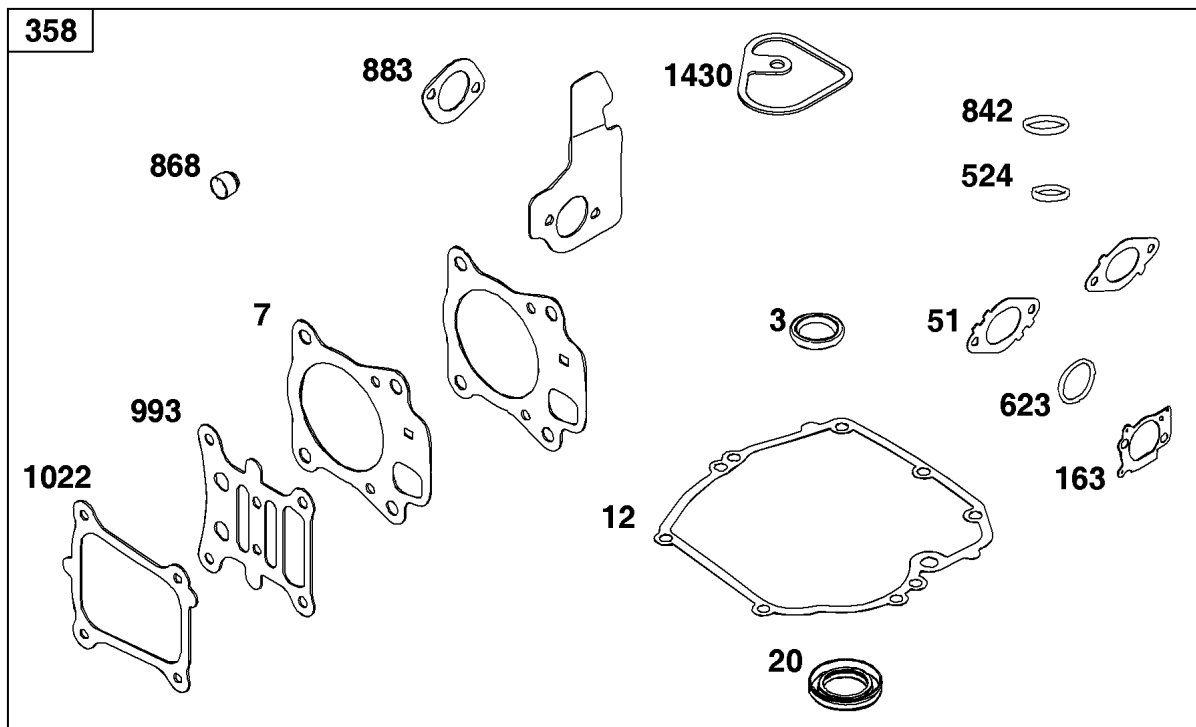

Cylinder Group

REF NO	PART NO	QTY	DESCRIPTION
1	596413	1	CYLINDER ASSEMBLY
3	299819S	1	SEAL, Oil -(Magneto Side)
7	-----	1	GASKET, Cylinder Head -(Part information located in Cylinder Head Group.)
12	-----	1	GASKET, Crankcase -(Part information located in Sump Group.)
20	-----	1	SEAL, Oil -(Part information located in Sump Group.)
51	-----	1	GASKET, Intake -(Part information located in Cylinder Head Group.)
163	-----	1	GASKET, Air Cleaner -(Part information located in Cylinder Head Group.)
358	592173	1	GASKET SET, Engine -(Service Kits may include extra parts not specific to this engine.)
404	690272	1	WASHER -(Governor Crank)
524	-----	1	SEAL, O-Ring -(Part information located in Sump Group.)
615	690340	1	RETAINER, Governor Shaft
616	798327	1	CRANK, Governor
623	-----		SEAL, O-Ring -(Part information located in Cylinder Head Group.)
718	690959	2	PIN, Locating
842	-----	1	SEAL, O-Ring -(Part information located in Sump Group.)
868	-----	1	SEAL, Valve -(Part information located in Cylinder Head Group.)
883	-----	3	GASKET, Exhaust -(Part information located in Cylinder Head Group.)
993	-----	1	GASKET, Plate -(Part information located in Cylinder Head Group.)
1022	-----	1	GASKET, Rocker Cover -(Part information located in Cylinder Head Group.)
1263	697124	1	REED, Breather
1264	793453	1	SCREW -(Breather Reed)
1375	799493	1	COVER, Breather Reed
1376	794451	1	SCREW
1430	799494	1	GASKET, Breather/Reed