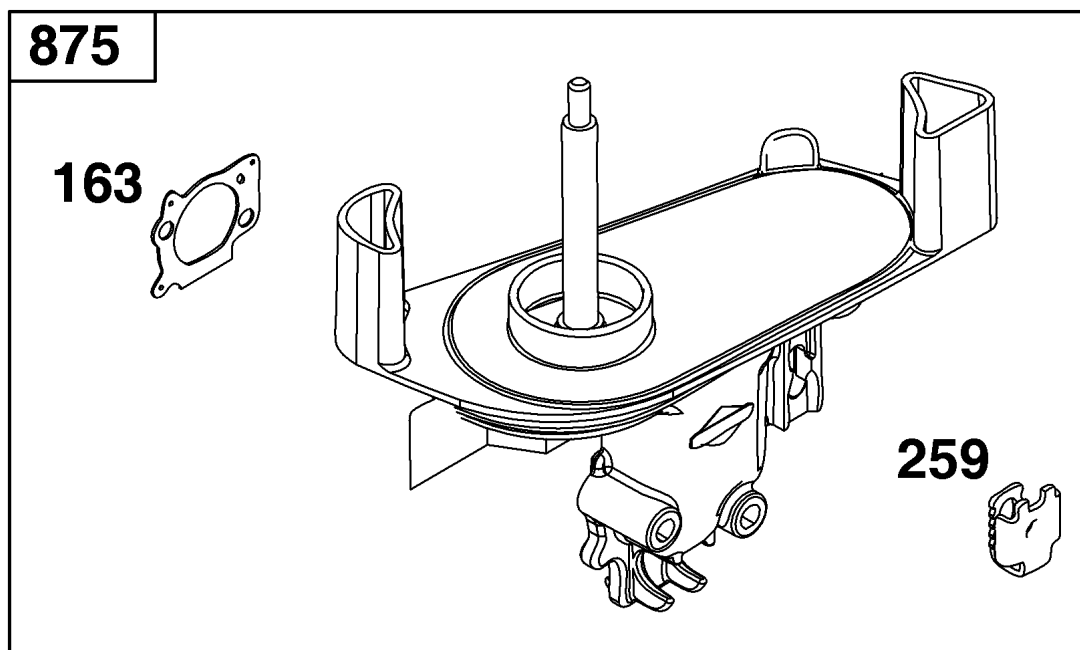

Not For
Reproduction

Air Cleaner Group

REF NO	PART NO	QTY	DESCRIPTION
11	796478	1	TUBE, Breather
163	691894	1	GASKET, Air Cleaner -(Air Cleaner)
259	691189	1	BRACKET, Casing Clamp
445	795066	1	FILTER, A/C Cartridge
875	796492	1	BASE, Air Cleaner
968	796493	1	COVER, Air Cleaner
971	690349	2	SCREW -(Air Cleaner Base to Carburetor/Throttle Body)