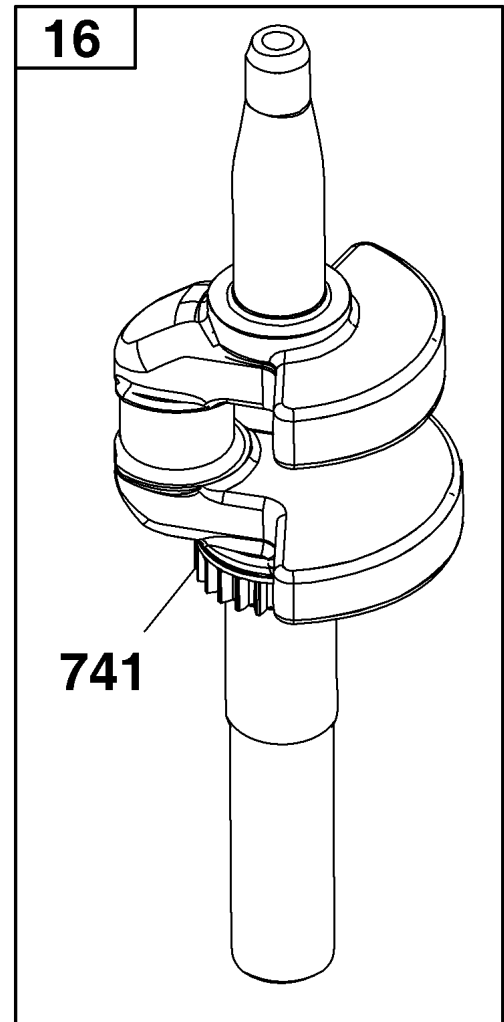

Crankshaft Group

REF NO	PART NO	QTY	DESCRIPTION
16	596424	1	CRANKSHAFT
24	796335	1	KEY, Flywheel
25	799271	1	PISTON ASSEMBLY -(.020 Oversize)
25	799270	1	PISTON ASSEMBLY
26	799273	1	SET, Ring -(.020 Oversize)
26	799272	1	SET, Ring
27	691588	1	LOCK, Piston Pin
28	799274	1	PIN, Piston
29	796470	1	ROD, Connecting
32	691664	1	SCREW -(Connecting Rod)
32A	695759	1	SCREW -(Connecting Rod)
46	694039	1	CAMSHAFT
741	797521	1	GEAR, Timing

Not For Reproduction