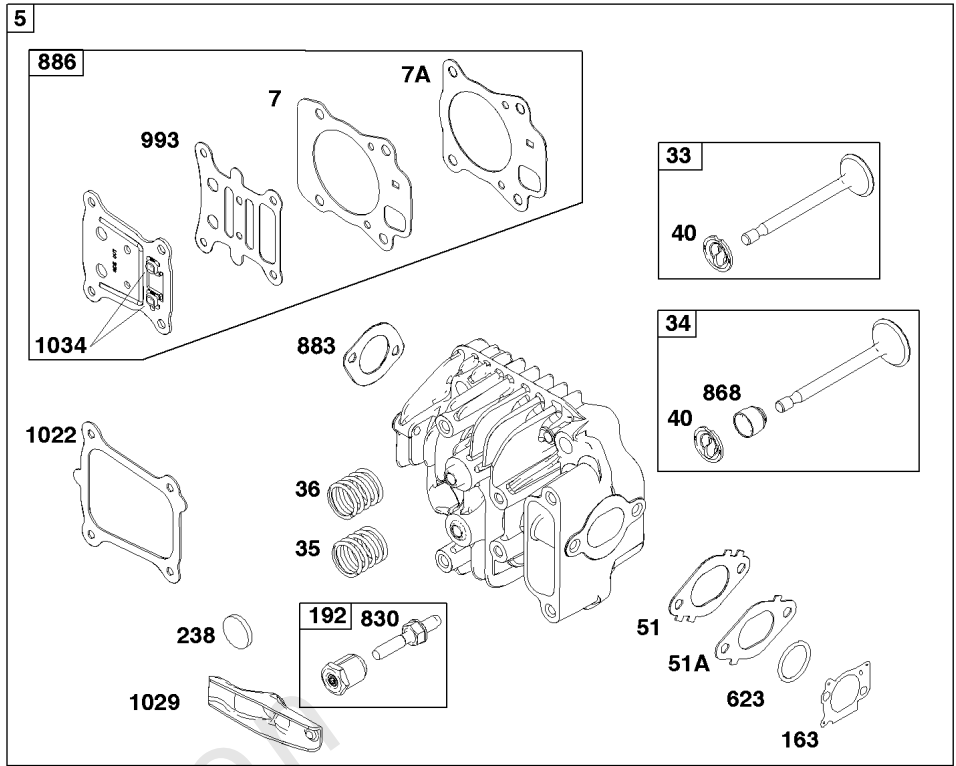

Not For Reproduction

Crankshaft Group

REF NO	PART NO	QTY	DESCRIPTION
16	596424	1	CRANKSHAFT
24	796335	1	KEY, Flywheel
25	799271	1	PISTON ASSEMBLY -(.020 Oversize)
25	799270	1	PISTON ASSEMBLY
26	799273	1	SET, Ring -(.020 Oversize)
26	799272	1	SET, Ring
27	691588	1	LOCK, Piston Pin
28	799274	1	PIN, Piston
29	796470	1	ROD, Connecting
32	691664	1	SCREW -(Connecting Rod)
32A	695759	1	SCREW -(Connecting Rod)
46	694039	1	CAMSHAFT
741	797521	1	GEAR, Timing

Not For Reproduction

Cylinder Group

REF NO	PART NO	QTY	DESCRIPTION
1	596413	1	CYLINDER ASSEMBLY
3	299819S	1	SEAL, Oil -(Magneto Side)
7	-----	1	GASKET, Cylinder Head -(Part information located in Cylinder Head Group.)
12	-----	1	GASKET, Crankcase -(Part information located in Sump Group.)
20	-----	1	SEAL, Oil -(Part information located in Sump Group.)
51	-----	1	GASKET, Intake -(Part information located in Cylinder Head Group.)
163	-----	1	GASKET, Air Cleaner -(Part information located in Cylinder Head Group.)
358	592173	1	GASKET SET, Engine -(Service Kits may include extra parts not specific to this engine.)
404	690272	1	WASHER -(Governor Crank)
524	-----	1	SEAL, O-Ring -(Part information located in Sump Group.)
615	690340	1	RETAINER, Governor Shaft
616	798327	1	CRANK, Governor
623	-----		SEAL, O-Ring -(Part information located in Cylinder Head Group.)
718	690959	2	PIN, Locating
842	-----	1	SEAL, O-Ring -(Part information located in Sump Group.)
868	-----	1	SEAL, Valve -(Part information located in Cylinder Head Group.)
883	-----	3	GASKET, Exhaust -(Part information located in Cylinder Head Group.)
993	-----	1	GASKET, Plate -(Part information located in Cylinder Head Group.)
1022	-----	1	GASKET, Rocker Cover -(Part information located in Cylinder Head Group.)
1263	697124	1	REED, Breather
1264	793453	1	SCREW -(Breather Reed)
1375	799493	1	COVER, Breather Reed
1376	794451	1	SCREW
1430	799494	1	GASKET, Breather/Reed