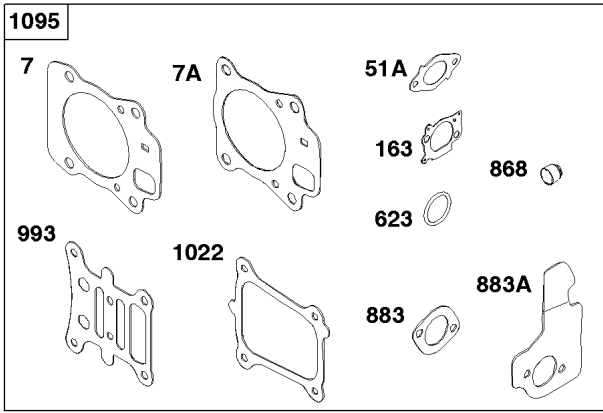

Not For Reproduction

Crankshaft Group

REF NO	PART NO	QTY	DESCRIPTION
16	596424	1	CRANKSHAFT
24	796335	1	KEY, Flywheel
25	799271	1	PISTON ASSEMBLY -(.020 Oversize)
25	799270	1	PISTON ASSEMBLY
26	799273	1	SET, Ring -(.020 Oversize)
26	799272	1	SET, Ring
27	691588	1	LOCK, Piston Pin
28	799274	1	PIN, Piston
29	796470	1	ROD, Connecting
32	691664	1	SCREW -(Connecting Rod)
32A	695759	1	SCREW -(Connecting Rod)
46	694039	1	CAMSHAFT
741	797521	1	GEAR, Timing

Not For Reproduction

Cylinder Group

REF NO	PART NO	QTY	DESCRIPTION
1	596413	1	CYLINDER ASSEMBLY
3	299819S	1	SEAL, Oil -(Magneto Side)
7	-----	1	GASKET, Cylinder Head -(Part information located in Cylinder Head Group.)
12	-----	1	GASKET, Crankcase -(Part information located in Sump Group.)
20	-----	1	SEAL, Oil -(Part information located in Sump Group.)
51	-----	1	GASKET, Intake -(Part information located in Cylinder Head Group.)
163	-----	1	GASKET, Air Cleaner -(Part information located in Cylinder Head Group.)
358	592173	1	GASKET SET, Engine -(Service Kits may include extra parts not specific to this engine.)
404	690272	1	WASHER -(Governor Crank)
524	-----	1	SEAL, O-Ring -(Part information located in Sump Group.)
615	690340	1	RETAINER, Governor Shaft
616	798327	1	CRANK, Governor
623	-----		SEAL, O-Ring -(Part information located in Cylinder Head Group.)
718	690959	2	PIN, Locating
842	-----	1	SEAL, O-Ring -(Part information located in Sump Group.)
868	-----	1	SEAL, Valve -(Part information located in Cylinder Head Group.)
883	-----	3	GASKET, Exhaust -(Part information located in Cylinder Head Group.)
993	-----	1	GASKET, Plate -(Part information located in Cylinder Head Group.)
1022	-----	1	GASKET, Rocker Cover -(Part information located in Cylinder Head Group.)
1263	697124	1	REED, Breather
1264	793453	1	SCREW -(Breather Reed)
1375	799493	1	COVER, Breather Reed
1376	794451	1	SCREW
1430	799494	1	GASKET, Breather/Reed