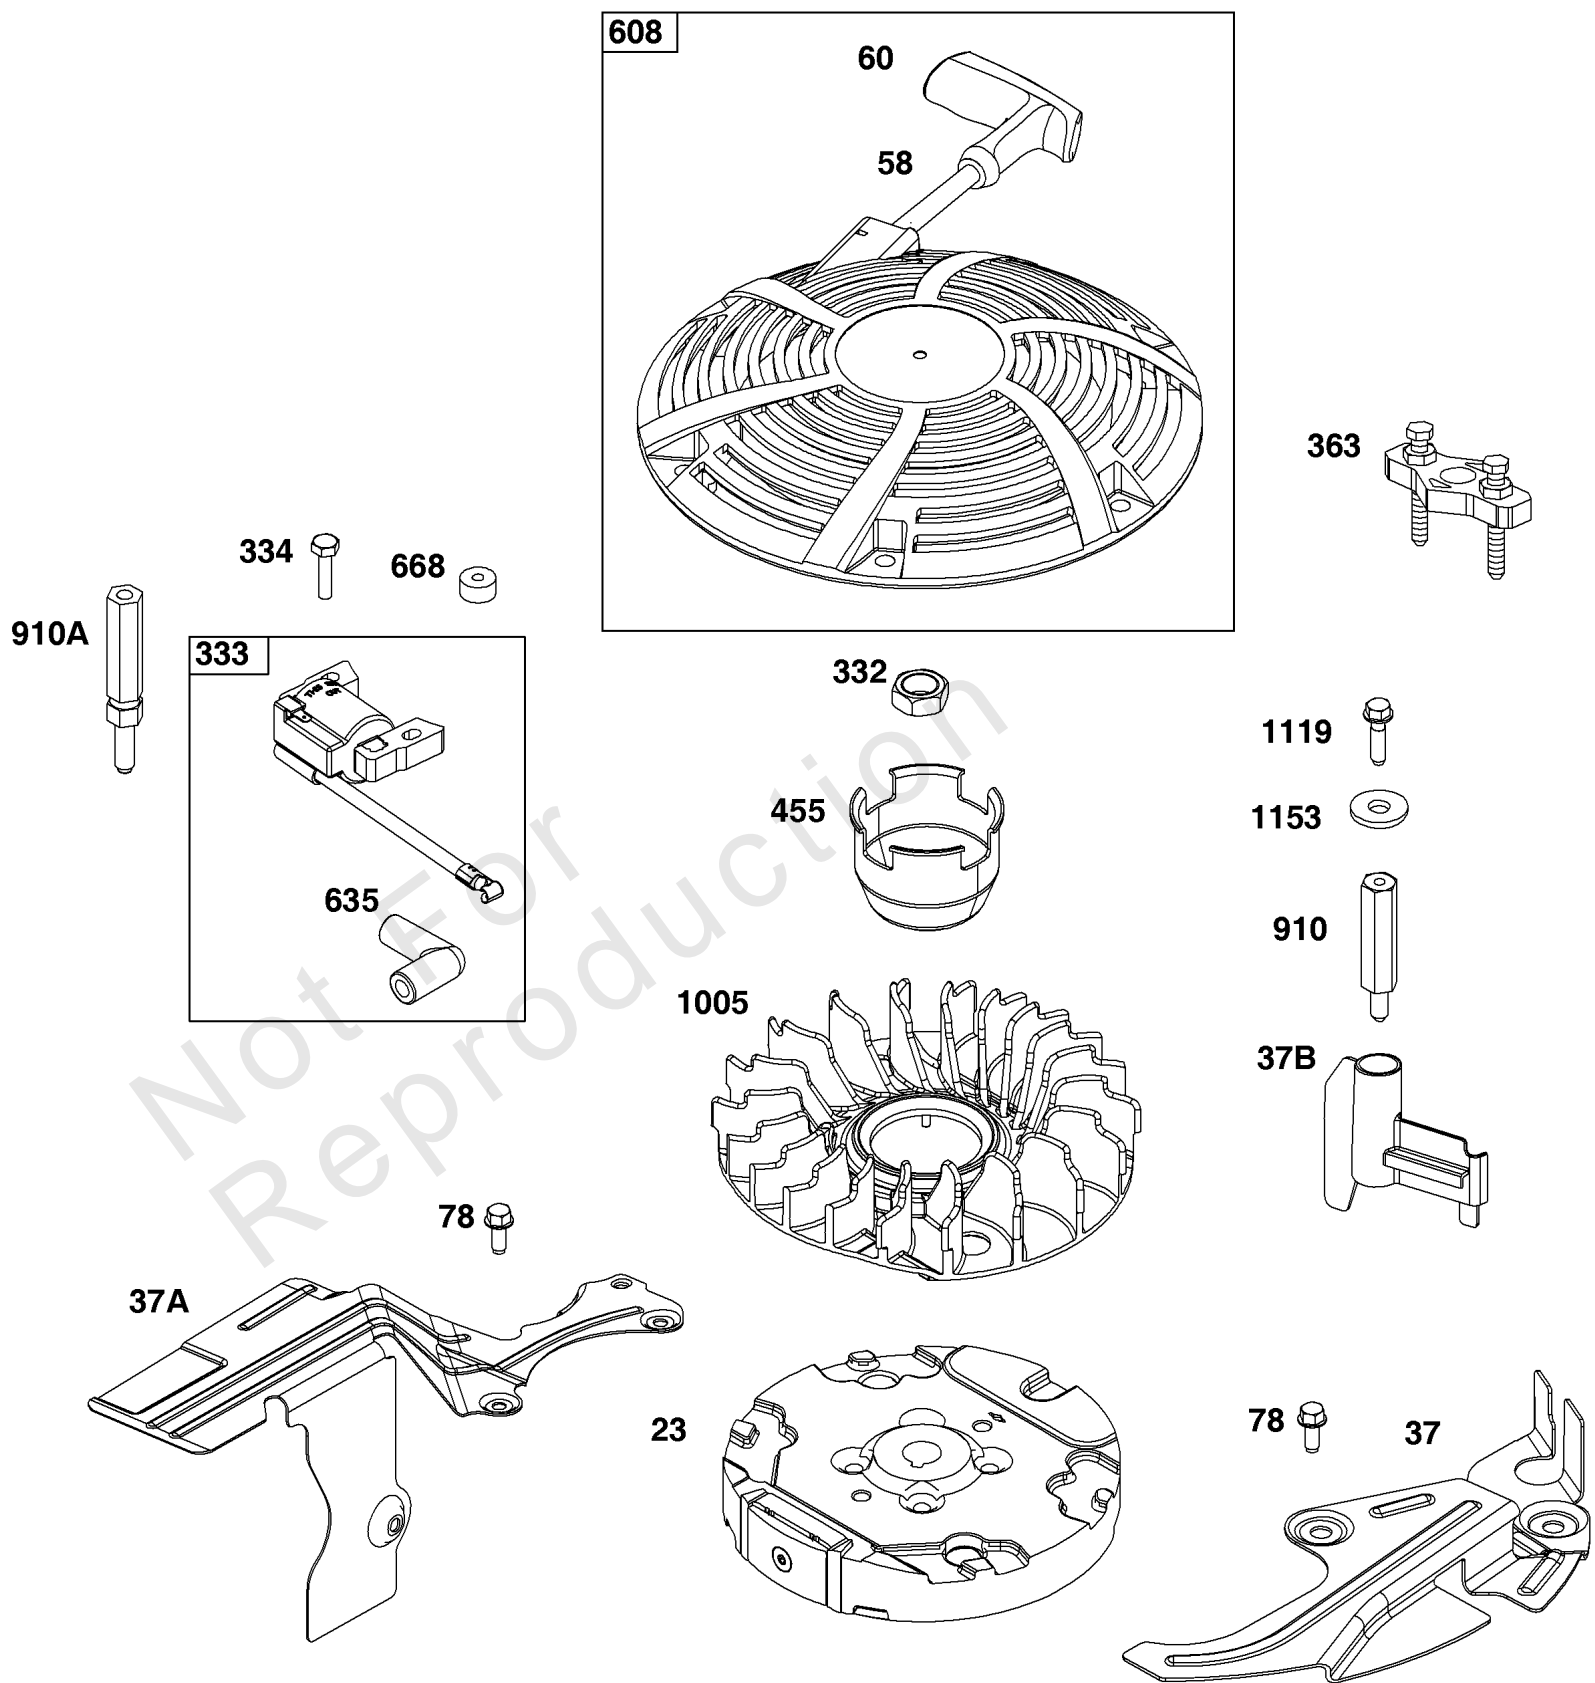

Flywheel, Ignition, and Starter Group

REF NO	PART NO	QTY	DESCRIPTION
23	591399	1	FLYWHEEL
37	596412	1	GUARD, Flywheel
37A	596417	1	GUARD, Flywheel
37B	596415	1	GUARD, Flywheel
58	697316	1	ROPE, Starter
60	281434S	1	GRIP, Starter Rope
78	793480	5	SCREW -(Flywheel Guard)
332	690662	1	NUT -(Flywheel)
333	595959	1	ARMATURE, Magneto
334	793454	1	SCREW -(Magneto Armature)
363	19203	1	PULLER, Flywheel
455	591400	1	CUP, Flywheel
608	796497	1	STARTER, Rewind
635	692076	1	BOOT, Spark Plug
668	797373	2	SPACER
910	596414	1	STUD -(Alternator)
910A	798322	2	STUD -(Alternator)
1005	799265	1	FAN, Flywheel
1119	596420	1	SCREW -(Alternator)
1153	691186	1	WASHER -(Muffler Guard) (Support Bracket)

Footnotes:

(Not used on all models)