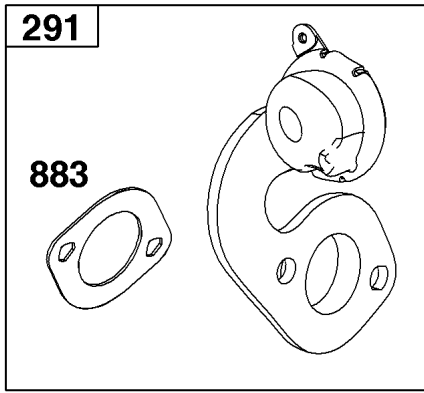

Not For
Reproduction

Air Cleaner Group

REF NO	PART NO	QTY	DESCRIPTION
11	796478	1	TUBE, Breather
163	691894	1	GASKET, Air Cleaner -(Air Cleaner)
259	691189	1	BRACKET, Casing Clamp
445	795066	1	FILTER, A/C Cartridge
875	796492	1	BASE, Air Cleaner
968	796493	1	COVER, Air Cleaner
971	690349	2	SCREW -(Air Cleaner Base to Carburetor/Throttle Body)

Not For Reproduction

Carburetor Group

REF NO	PART NO	QTY	DESCRIPTION
51	592159	1	GASKET, Intake
95	691636	1	SCREW -(Throttle Valve)
98	797156	1	KIT, Idle Speed
104	797622	1	PIN, Float Hinge
108	597539	1	VALVE, Choke
117	799178	1	JET, Main -(Standard)
118	799604	1	JET, Main -(High Altitude)
121	592172	1	KIT, Carburetor Overhaul
122	592160	1	SPACER, Carburetor
125	590944	1	CARBURETOR
127	694468	1	PLUG, Welch
127A	797633	1	PLUG, Welch
130	797630	1	VALVE, Throttle
131	597540	1	KIT, Throttle Shaft
133	797626	1	FLOAT, Carburetor
134	799177	1	KIT, Needle/Seat
137	797625	1	GASKET, Float Bowl
141	597541	1	KIT, Choke Shaft
163	-----	1	GASKET, Air Cleaner -(Part information located in Air Cleaner Group.)
187	-----	1	LINE, Fuel -(Part information located in Fuel Supply Group.)
217	799179	1	SPRING, Choke Return
231	691636	1	SCREW -(Choke Valve)
276	797632	1	WASHER, Sealing
365	793458	2	SCREW -(Carburetor/Throttle Body)
601	791850	2	CLAMP, Hose
623	793628	1	SEAL, O-Ring -(Carburetor Spacer)
633	797629	2	SEAL, Choke/Throttle Shaft
951	597537	1	LEVER, Choke
951A	597538	1	LEVER, Choke
975	797631	1	BOWL, Float

Not For Reproduction

Crankshaft Group

REF NO	PART NO	QTY	DESCRIPTION
16	596424	1	CRANKSHAFT
24	796335	1	KEY, Flywheel
25	799271	1	PISTON ASSEMBLY -(.020 Oversize)
25	799270	1	PISTON ASSEMBLY
26	799273	1	SET, Ring -(.020 Oversize)
26	799272	1	SET, Ring
27	691588	1	LOCK, Piston Pin
28	799274	1	PIN, Piston
29	796470	1	ROD, Connecting
32	691664	1	SCREW -(Connecting Rod)
32A	695759	1	SCREW -(Connecting Rod)
46	694039	1	CAMSHAFT
741	797521	1	GEAR, Timing