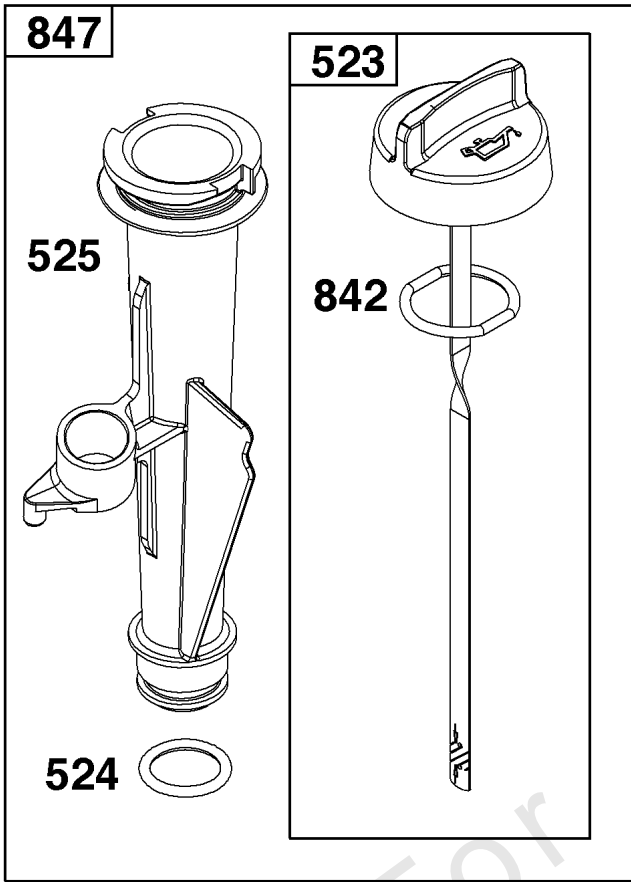

Not For Reproduction

Crankshaft Group

REF NO	PART NO	QTY	DESCRIPTION
16	596424	1	CRANKSHAFT
24	796335	1	KEY, Flywheel
25	799271	1	PISTON ASSEMBLY -(.020 Oversize)
25	799270	1	PISTON ASSEMBLY
26	799273	1	SET, Ring -(.020 Oversize)
26	799272	1	SET, Ring
27	691588	1	LOCK, Piston Pin
28	799274	1	PIN, Piston
29	796470	1	ROD, Connecting
32	691664	1	SCREW -(Connecting Rod)
32A	695759	1	SCREW -(Connecting Rod)
46	694039	1	CAMSHAFT
741	797521	1	GEAR, Timing

Not For Reproduction

Flywheel, Ignition, and Starter Group

REF NO	PART NO	QTY	DESCRIPTION
23	591399	1	FLYWHEEL
37	596412	1	GUARD, Flywheel
37A	596417	1	GUARD, Flywheel
37B	596415	1	GUARD, Flywheel
58	697316	1	ROPE, Starter
60	281434S	1	GRIP, Starter Rope
78	793480	5	SCREW -(Flywheel Guard)
332	690662	1	NUT -(Flywheel)
333	595959	1	ARMATURE, Magneto
334	793454	1	SCREW -(Magneto Armature)
363	19203	1	PULLER, Flywheel
455	591400	1	CUP, Flywheel
608	796497	1	STARTER, Rewind
635	692076	1	BOOT, Spark Plug
668	797373	2	SPACER
910	596414	1	STUD -(Alternator)
910A	798322	2	STUD -(Alternator)
1005	799265	1	FAN, Flywheel
1119	596420	1	SCREW -(Alternator)
1153	691186	1	WASHER -(Muffler Guard) (Support Bracket)

Footnotes:

(Not used on all models)

240

187

670

1059

Fuel Supply Group

REF NO	PART NO	QTY	DESCRIPTION
187	791766	2	LINE, Fuel
240	84005063		FILTER, Fuel
601	791850	4	CLAMP, Hose
670	793485	1	SPACER, Fuel Tank
957	799585	1	CAP, Fuel Tank
972	595123	1	TANK, Fuel
1059	793471	1	KIT, Screw/Washer

Not For Reproduction

Sump and Lubrication Group

REF NO	PART NO	QTY	DESCRIPTION
4	799476	1	SUMP, Engine
12	692232	1	GASKET, Crankcase
15	691680	1	PLUG, Oil Drain
20	399781S	1	SEAL, Oil -(PTO Side)
22	691092	7	SCREW -(Crankcase Cover/Sump)
43	593912	1	SLINGER, Governor/Oil
523	796503	1	DIPSTICK
524	692296	1	SEAL, O-Ring -(Dipstick Tube)
525	796502	1	TUBE, Dipstick
842	691031	1	SEAL, O-Ring -(Dipstick Cap)
847	796501	1	DIPSTICK/TUBE ASSEMBLY
1548	798538	1	BEARING, Ball -(Crankcase Cover/Sump)