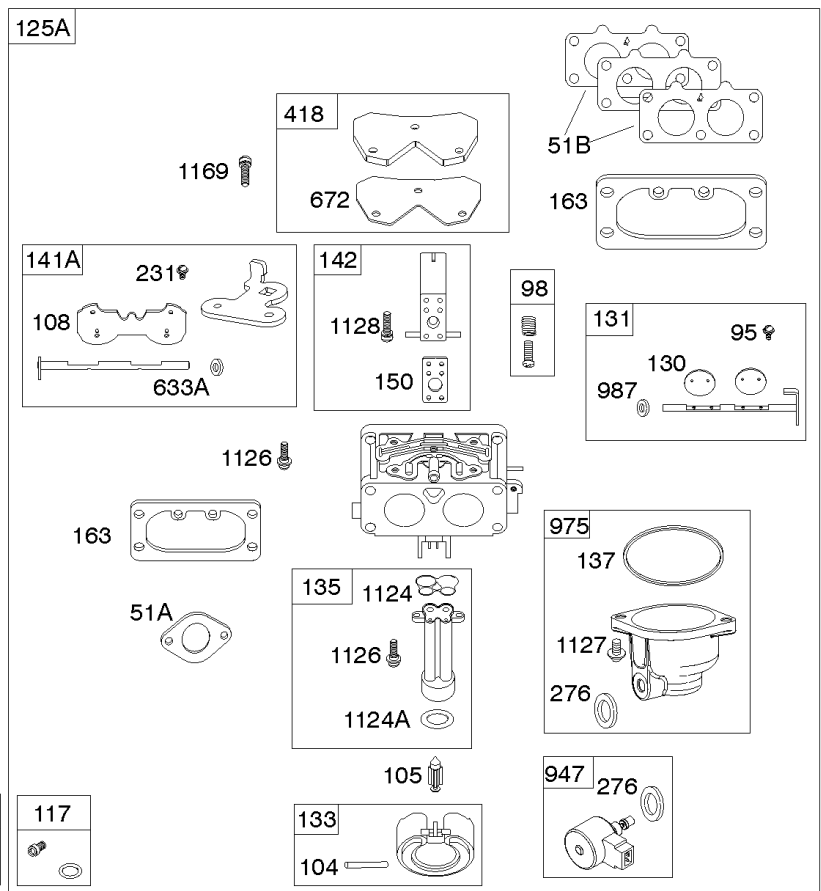

Carburetor, Fuel Supply

REF NO	PART NO	QTY	DESCRIPTION
51A	690949		GASKET, Intake
51B	690950		GASKET, Intake
95	690718		SCREW -(Throttle Valve)
98	699721		KIT, Idle Speed
104	694918		PIN, Float Hinge
105	698537		VALVE, Float Needle
108	699723		VALVE, Choke
117	842630		JET, Main -(Standard) (Left and Right Jet)
118	842082		JET, Main -(High Altitude) (Left and Right Jet)
125	595627		CARBURETOR
130	690993		VALVE, Throttle
131	799113		KIT, Throttle Shaft
133	699724		FLOAT, Carburetor
135	699729		TUBE, Fuel Transfer
137	690994		GASKET, Float Bowl
141	796228		KIT, Choke Shaft
142	796871		NOZZLE, Carburetor
150	841649		GASKET, Nozzle
163	691001		GASKET, Air Cleaner
186B	799158		CONNECTOR, Hose -(EVAP)
186C	845141		CONNECTOR, Hose -(EVAP)
187	791766		LINE, Fuel -(Cut To Required Length)
217	799771		SPRING, Choke Return
231	690718		SCREW -(Choke Valve)
240	845125		FILTER, Fuel
276	695410		WASHER, Sealing
385	797409		SCREW -(Fuel Pump)
387	808656		PUMP, Fuel
418	795912		PLATE, Carburetor Cover
601	691038		CLAMP, Hose -(Black)
601	791850		CLAMP, Hose -(Green)
633	699813		SEAL, Choke/Throttle Shaft
672	690234		GASKET, Carburetor Plate
918A	799160		HOSE, Vacuum -(Length 9.4 Inches)
947	596039		SOLENOID, Fuel
958	698183		VALVE, Fuel Shut Off
964	799159		CAP, Connector
975	799114		BOWL, Float
987	691000		SEAL, Throttle Shaft
1124	841653		SEAL, O-Ring -(Fuel Transfer Tube)
1124A	690988		SEAL, O-Ring -(Fuel Transfer Tube)
1126	690991		SCREW -(Fuel Transfer Tube)

Carburetor, Fuel Supply

REF NO	PART NO	QTY	DESCRIPTION
1127	695407		SCREW -(Float Bowl) (Float Bowl to Carburetor Body)
1128	690990		SCREW -(Carburetor Nozzle)
1169	690990		SCREW -(Carburetor Cover Plate)