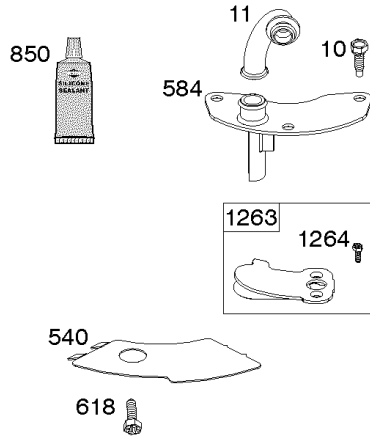

Cylinder Head, Rocker Arm Cover, Intake Manifold

Mfg. No: 44S977-0020-G1

Cylinder Head, Rocker Arm Cover, Intake Manifold

REF NO	PART NO	QTY	DESCRIPTION
1026A	690982		ROD, Push -(Aluminum)
1029	690972		ARM, Rocker
1029A	807323		ARM, Rocker
1100	791959		PIVOT, Rocker Arm

Not For Reproduction

1319 WARNING LABEL

REQUIRED when replacing parts with warning labels affixed.

1319A WARNING LABEL

REQUIRED when replacing parts with warning labels affixed.

1330 REPAIR MANUAL

1036 EMISSIONS LABEL

Cylinder, Crankshaft, Camshaft, Air Guides

REF NO	PART NO	QTY	DESCRIPTION
1	594970		CYLINDER ASSEMBLY -Used After Code Date 15071500
1A	594162		CYLINDER ASSEMBLY -Used Before Code Date 15071600
2	797673		KIT, Bushing/Seal -(Magneto Side)
3	391086S		SEAL, Oil -(Magneto Side)
8	792185		BREATHER ASSEMBLY -Used Before Code Date 14110500
9	690937		GASKET, Breather -Used Before Code Date 14110500
10	691108		SCREW -(Breather Assembly)
11	594163		TUBE, Breather -Used After Code Date 14110400
11	792184		TUBE, Breather -Used Before Code Date 14110500
16	796237		CRANKSHAFT
24	222698S		KEY, Flywheel
25	793563		PISTON ASSEMBLY -(.020" Oversize)
25	793560		PISTON ASSEMBLY -(Standard)
26	792026		SET, Ring -(Standard)
26	792073		SET, Ring -(.020" Oversize)
27	690975		LOCK, Piston Pin
28	696581		PIN, Piston -(Standard)
29	796209		ROD, Connecting
32	690976		SCREW -(Connecting Rod)
45	690977		TAPPET, Valve
46	797242		CAMSHAFT
212	695238		LINK, Throttle
227	798856		LEVER, Governor Control
250	690957		RETAINER, Breather -Used Before Code Date 14110500
252	794389		COLLECTOR, Oil -Used Before Code Date 14110500
306	796852		SHIELD, Cylinder -Used Before Code Date 18112900
306	84002166		SHIELD, Cylinder -Used After Code Date 18112800
306A	591666		SHIELD, Cylinder -(Cylinder #2)
307	691003		SCREW -(Cylinder Shield)
307A	691108		SCREW -(Cylinder Shield)
357	691483		KEY, Drive Pulley
377	690979		KEY, Woodruff
405	594937		SCREW -(Back Plate)
505	691029		NUT -(Governor Control Lever)