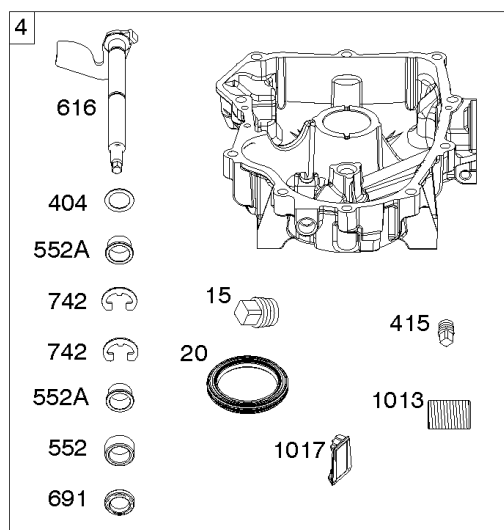

Engine Sump, Oil Pump, Dipstick/Tube Assembly

Mfg. No: 44S977-0020-G1

Engine Sump, Oil Pump, Dipstick/Tube Assembly

REF NO	PART NO	QTY	DESCRIPTION
4	594974		SUMP, Engine -Used After Code Date 15071500
4A	796307		SUMP, Engine -Used Before Code Date 15071600
12	594195		GASKET, Crankcase -Used Before Code Date 15071600
15	690946		PLUG, Oil Drain
20	795387		SEAL, Oil -(PTO Side)
22	694966		SCREW -(Crankcase Cover/Sump)
186A	796532		CONNECTOR, Hose -(Oil Drain)
219	793338		GEAR, Governor
220	799772		WASHER -(Governor Gear)
221	841026		CUP, Governor
239	792028		SWITCH, Oil Pressure
287	697820		SCREW -(Dipstick Tube)
404	690442		WASHER -(Governor Crank)
415	794903		PLUG
512	594200		HOSE, Oil Drain
523	594528		DIPSTICK
524	691032		SEAL, O-Ring
525	691037		TUBE, Dipstick
552	796638		BUSHING, Governor Crank
552A	690553		BUSHING, Governor Crank
615	698290		RETAINER, Governor Shaft
616	691045		CRANK, Governor
691	790574		SEAL, Governor Shaft
742	690328		RETAINER, E Ring
750	796208		SCREW -(Oil Pump Cover)
842	691031		SEAL, O-Ring -(Dipstick Tube)
847	594609		SCREW, Dipstick tube
850	100106		SEALANT, Liquid
943	796222		SEAL, O-Ring -(Oil Pump Cover)
965	796221		COVER, Oil Pump
1013	690954		NIPPLE, Oil Filter
1017	796214		SCREEN, Oil Pump
1024	796220		PUMP, Oil
1027	696854		FILTER, Oil