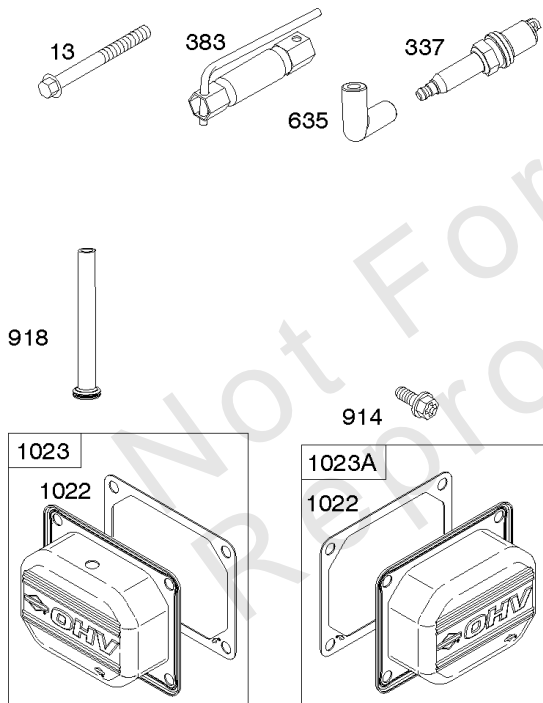

Cylinder Head, Rocker Arm Cover, Intake Manifold

Mfg. No: 44S977-0020-G1

Cylinder Head, Rocker Arm Cover, Intake Manifold

REF NO	PART NO	QTY	DESCRIPTION
5	799088		HEAD, Cylinder -(Cylinder #1)
5A	799089		HEAD, Cylinder -(Cylinder #2)
7	693997		GASKET, Cylinder Head
13	592244		SCREW -(Cylinder Head)
33	793557		VALVE, Exhaust
34	793556		VALVE, Intake
35	694865		SPRING, Valve -(Intake)
36	694865		SPRING, Valve -(Exhaust)
42	499586		KEEPER, Valve
45	690977		TAPPET, Valve
50	595606		MANIFOLD, Intake
51	795123		GASKET, Intake
51A	690949		GASKET, Intake
51B	690950		GASKET, Intake
53	690951		STUD -(Carburetor)
54	699816		SCREW -(Intake Manifold)
163	691001		GASKET, Air Cleaner
186	795985		CONNECTOR, Hose -(Intake Manifold)
192	690083		ADJUSTER, Rocker Arm
213	691021		BRACKET, Choke Control
337	792015		PLUG, Spark
383	19576S		WRENCH, Spark Plug
415	794903		PLUG
617	594209		SEAL, O-Ring -(Intake Manifold)
635	66538S		BOOT, Spark Plug
654	690958		NUT -(Carburetor)
798	697890		SCREW -(Rocker Arm)
868	690968		SEAL, Valve
883	690970		GASKET, Exhaust
914	691127		SCREW -(Rocker Cover)
918	596163		HOSE, Vacuum -Used Before Code Date 19091800
918	593641		HOSE, Vacuum -Used After Code Date 19091700
929	695239		SCREW -(Choke Control Bracket)
964	799159		CAP, Connector
1022	690971		GASKET, Rocker Cover
1023	793146		COVER, Rocker -(Cylinder #1)
1023A	499600		COVER, Rocker -(Cylinder #2)
1026	690981		ROD, Push -(Steel)