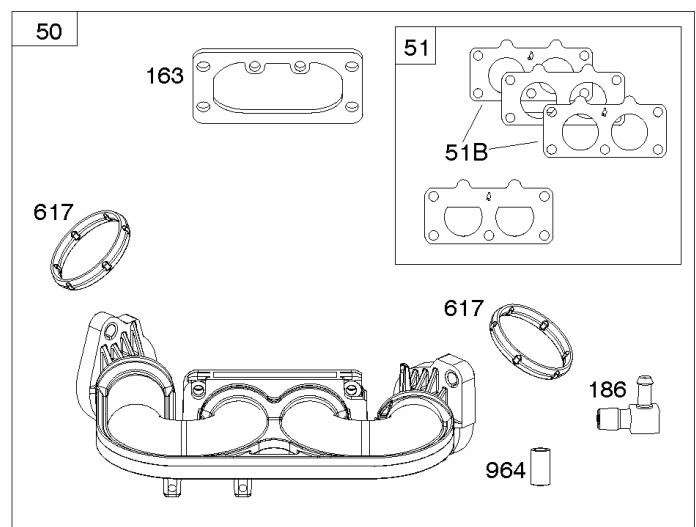

Carburetor, Fuel Supply

REF NO	PART NO	QTY	DESCRIPTION
1127	695407		SCREW -(Float Bowl) (Float Bowl to Carburetor Body)
1128	690990		SCREW -(Carburetor Nozzle)
1169	690990		SCREW -(Carburetor Cover Plate)

Not For Reproduction

Cylinder Head, Rocker Arm Cover, Intake Manifold

Mfg. No: 44S977-0020-G1

Cylinder Head, Rocker Arm Cover, Intake Manifold

REF NO	PART NO	QTY	DESCRIPTION
5	799088		HEAD, Cylinder -(Cylinder #1)
5A	799089		HEAD, Cylinder -(Cylinder #2)
7	693997		GASKET, Cylinder Head
13	592244		SCREW -(Cylinder Head)
33	793557		VALVE, Exhaust
34	793556		VALVE, Intake
35	694865		SPRING, Valve -(Intake)
36	694865		SPRING, Valve -(Exhaust)
42	499586		KEEPER, Valve
45	690977		TAPPET, Valve
50	595606		MANIFOLD, Intake
51	795123		GASKET, Intake
51A	690949		GASKET, Intake
51B	690950		GASKET, Intake
53	690951		STUD -(Carburetor)
54	699816		SCREW -(Intake Manifold)
163	691001		GASKET, Air Cleaner
186	795985		CONNECTOR, Hose -(Intake Manifold)
192	690083		ADJUSTER, Rocker Arm
213	691021		BRACKET, Choke Control
337	792015		PLUG, Spark
383	19576S		WRENCH, Spark Plug
415	794903		PLUG
617	594209		SEAL, O-Ring -(Intake Manifold)
635	66538S		BOOT, Spark Plug
654	690958		NUT -(Carburetor)
798	697890		SCREW -(Rocker Arm)
868	690968		SEAL, Valve
883	690970		GASKET, Exhaust
914	691127		SCREW -(Rocker Cover)
918	596163		HOSE, Vacuum -Used Before Code Date 19091800
918	593641		HOSE, Vacuum -Used After Code Date 19091700
929	695239		SCREW -(Choke Control Bracket)
964	799159		CAP, Connector
1022	690971		GASKET, Rocker Cover
1023	793146		COVER, Rocker -(Cylinder #1)
1023A	499600		COVER, Rocker -(Cylinder #2)
1026	690981		ROD, Push -(Steel)

Cylinder Head, Rocker Arm Cover, Intake Manifold

Mfg. No: 44S977-0020-G1

Cylinder Head, Rocker Arm Cover, Intake Manifold

REF NO	PART NO	QTY	DESCRIPTION
1026A	690982		ROD, Push -(Aluminum)
1029	690972		ARM, Rocker
1029A	807323		ARM, Rocker
1100	791959		PIVOT, Rocker Arm