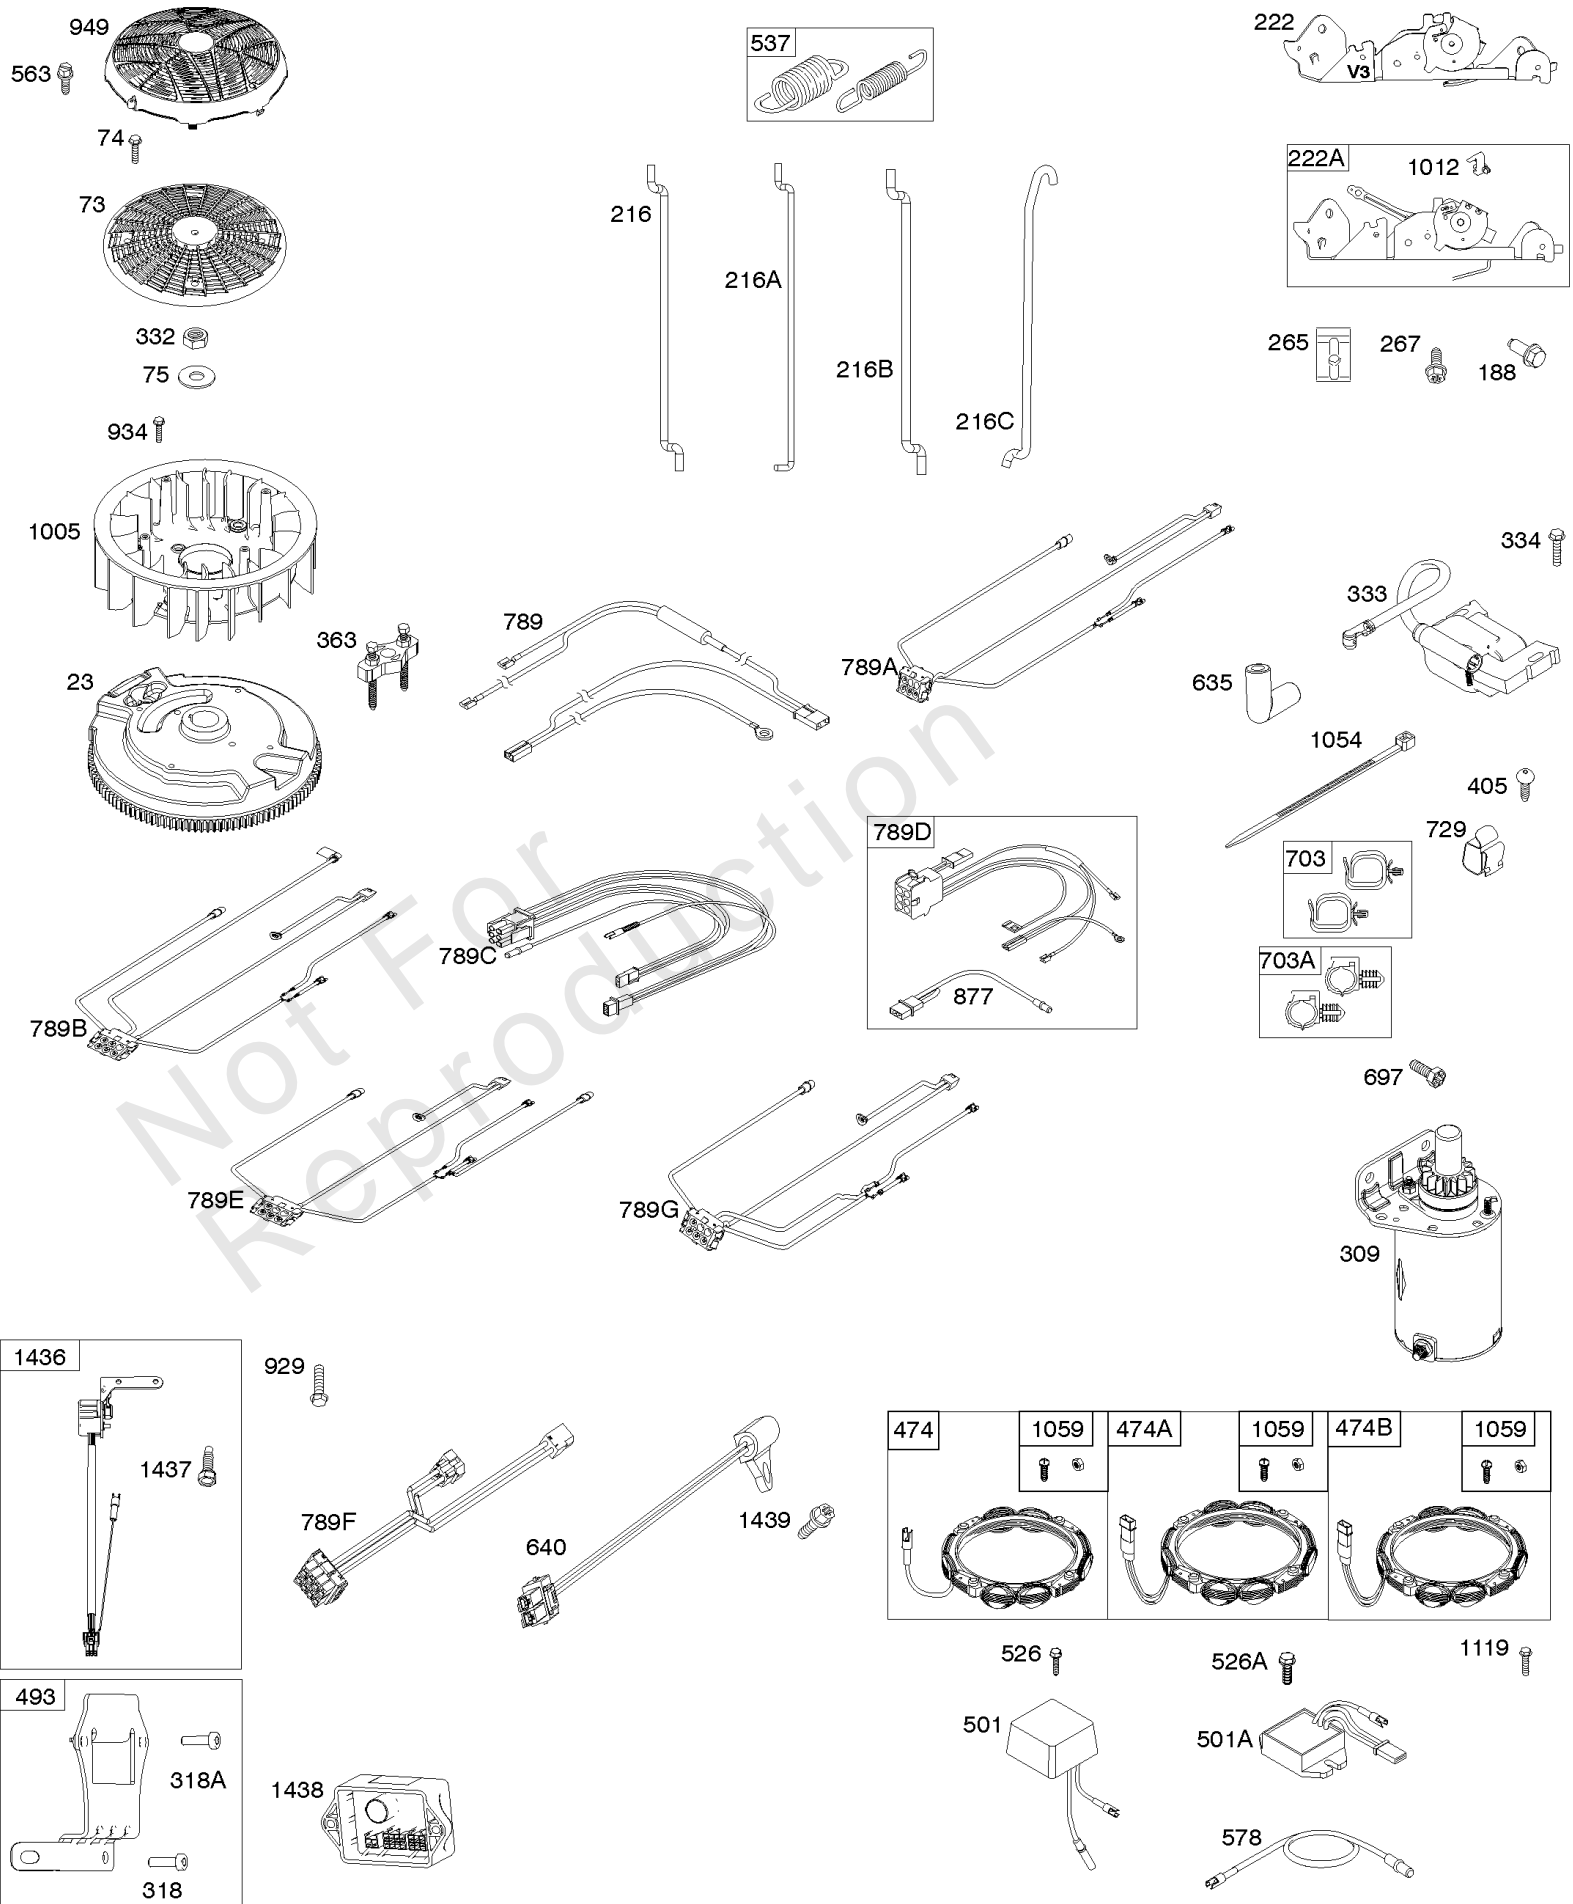

Engine/Valve Gasket Set, Carburetor Overhaul Kit

REF NO	PART NO	QTY	DESCRIPTION
3	391086S		SEAL, Oil -(Magneto Side)
7	693997		GASKET, Cylinder Head
9	690937		GASKET, Breather -Used Before Code Date 14110500
12	594195		GASKET, Crankcase -Used Before Code Date 15071600
20	795387		SEAL, Oil -(PTO Side)
22	694966		SCREW -(Crankcase Cover/Sump)
51	795123		GASKET, Intake
51A	690949		GASKET, Intake
51B	690950		GASKET, Intake
104	694918		PIN, Float Hinge
121	797890		KIT, Carburetor Overhaul
137	690994		GASKET, Float Bowl
150	841649		GASKET, Nozzle
163	691001		GASKET, Air Cleaner
217	799771		SPRING, Choke Return
276	695410		WASHER, Sealing
358	694012		GASKET SET, Engine
524	691032		SEAL, O-Ring
633	699813		SEAL, Choke/Throttle Shaft
672	690234		GASKET, Carburetor Plate
691	790574		SEAL, Governor Shaft
842	691031		SEAL, O-Ring -(Dipstick Tube)
868	690968		SEAL, Valve
883	690970		GASKET, Exhaust
943	796222		SEAL, O-Ring -(Oil Pump Cover)
987	691000		SEAL, Throttle Shaft
1022	690971		GASKET, Rocker Cover
1095	694013		GASKET SET, Valve
1124	841653		SEAL, O-Ring -(Fuel Transfer Tube)
1124A	690988		SEAL, O-Ring -(Fuel Transfer Tube)