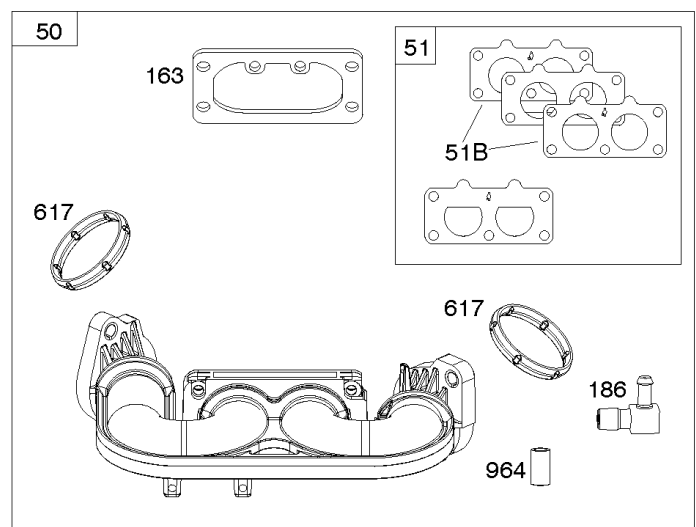

Cylinder Head, Rocker Arm Cover, Intake Manifold

Mfg. No: 44S977-0020-G1

Cylinder Head, Rocker Arm Cover, Intake Manifold

REF NO	PART NO	QTY	DESCRIPTION
5	799088		HEAD, Cylinder -(Cylinder #1)
5A	799089		HEAD, Cylinder -(Cylinder #2)
7	693997		GASKET, Cylinder Head
13	592244		SCREW -(Cylinder Head)
33	793557		VALVE, Exhaust
34	793556		VALVE, Intake
35	694865		SPRING, Valve -(Intake)
36	694865		SPRING, Valve -(Exhaust)
42	499586		KEEPER, Valve
45	690977		TAPPET, Valve
50	595606		MANIFOLD, Intake
51	795123		GASKET, Intake
51A	690949		GASKET, Intake
51B	690950		GASKET, Intake
53	690951		STUD -(Carburetor)
54	699816		SCREW -(Intake Manifold)
163	691001		GASKET, Air Cleaner
186	795985		CONNECTOR, Hose -(Intake Manifold)
192	690083		ADJUSTER, Rocker Arm
213	691021		BRACKET, Choke Control
337	792015		PLUG, Spark
383	19576S		WRENCH, Spark Plug
415	794903		PLUG
617	594209		SEAL, O-Ring -(Intake Manifold)
635	66538S		BOOT, Spark Plug
654	690958		NUT -(Carburetor)
798	697890		SCREW -(Rocker Arm)
868	690968		SEAL, Valve
883	690970		GASKET, Exhaust
914	691127		SCREW -(Rocker Cover)
918	596163		HOSE, Vacuum -Used Before Code Date 19091800
918	593641		HOSE, Vacuum -Used After Code Date 19091700
929	695239		SCREW -(Choke Control Bracket)
964	799159		CAP, Connector
1022	690971		GASKET, Rocker Cover
1023	793146		COVER, Rocker -(Cylinder #1)
1023A	499600		COVER, Rocker -(Cylinder #2)
1026	690981		ROD, Push -(Steel)