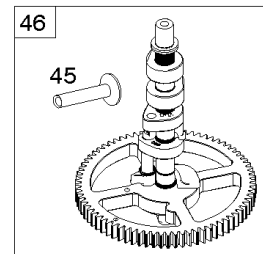

Cylinder Head, Rocker Arm Cover, Intake Manifold

Mfg. No: 44S977-0020-G1

Cylinder Head, Rocker Arm Cover, Intake Manifold

REF NO	PART NO	QTY	DESCRIPTION
1026A	690982		ROD, Push -(Aluminum)
1029	690972		ARM, Rocker
1029A	807323		ARM, Rocker
1100	791959		PIVOT, Rocker Arm

Cylinder, Crankshaft, Camshaft, Air Guides

REF NO	PART NO	QTY	DESCRIPTION
1	594970		CYLINDER ASSEMBLY -Used After Code Date 15071500
1A	594162		CYLINDER ASSEMBLY -Used Before Code Date 15071600
2	797673		KIT, Bushing/Seal -(Magneto Side)
3	391086S		SEAL, Oil -(Magneto Side)
8	792185		BREATHER ASSEMBLY -Used Before Code Date 14110500
9	690937		GASKET, Breather -Used Before Code Date 14110500
10	691108		SCREW -(Breather Assembly)
11	594163		TUBE, Breather -Used After Code Date 14110400
11	792184		TUBE, Breather -Used Before Code Date 14110500
16	796237		CRANKSHAFT
24	222698S		KEY, Flywheel
25	793563		PISTON ASSEMBLY -(.020" Oversize)
25	793560		PISTON ASSEMBLY -(Standard)
26	792026		SET, Ring -(Standard)
26	792073		SET, Ring -(.020" Oversize)
27	690975		LOCK, Piston Pin
28	696581		PIN, Piston -(Standard)
29	796209		ROD, Connecting
32	690976		SCREW -(Connecting Rod)
45	690977		TAPPET, Valve
46	797242		CAMSHAFT
212	695238		LINK, Throttle
227	798856		LEVER, Governor Control
250	690957		RETAINER, Breather -Used Before Code Date 14110500
252	794389		COLLECTOR, Oil -Used Before Code Date 14110500
306	796852		SHIELD, Cylinder -Used Before Code Date 18112900
306	84002166		SHIELD, Cylinder -Used After Code Date 18112800
306A	591666		SHIELD, Cylinder -(Cylinder #2)
307	691003		SCREW -(Cylinder Shield)
307A	691108		SCREW -(Cylinder Shield)
357	691483		KEY, Drive Pulley
377	690979		KEY, Woodruff
405	594937		SCREW -(Back Plate)
505	691029		NUT -(Governor Control Lever)