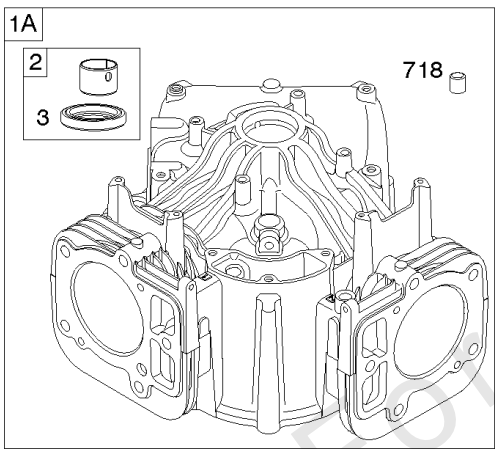

1319A WARNING LABEL

REQUIRED when replacing parts with warning labels affixed.

1330 REPAIR MANUAL

1036 EMISSIONS LABEL