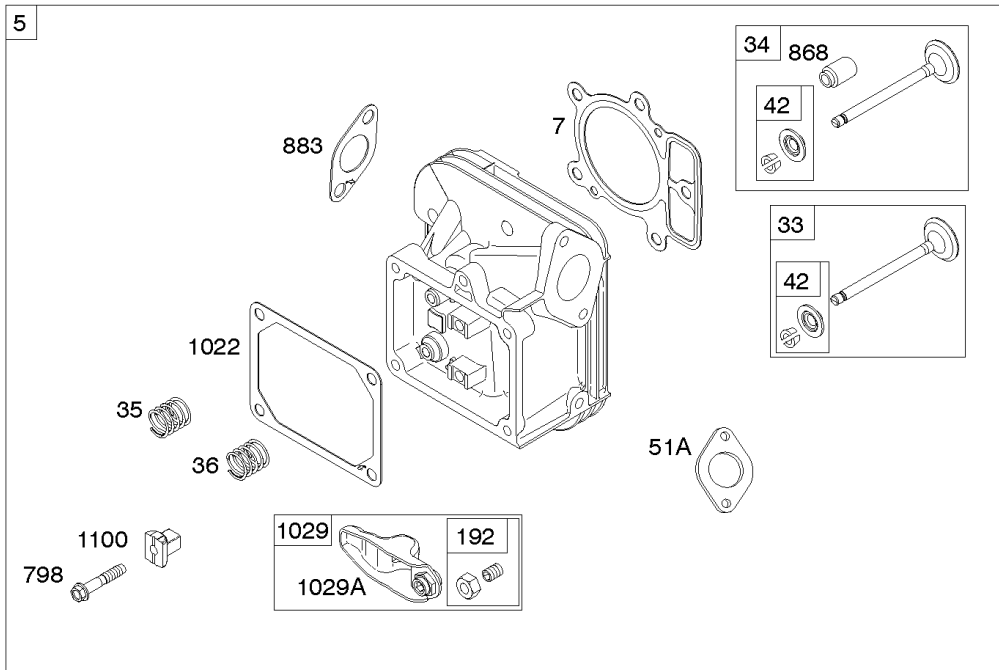

Carburetor, Fuel Supply

REF NO	PART NO	QTY	DESCRIPTION
1127	695407		SCREW -(Float Bowl) (Float Bowl to Carburetor Body)
1128	690990		SCREW -(Carburetor Nozzle)
1169	690990		SCREW -(Carburetor Cover Plate)

Not For Reproduction

Cylinder Head, Rocker Arm Cover, Intake Manifold

Mfg. No: 44S977-0020-G1

Cylinder Head, Rocker Arm Cover, Intake Manifold

REF NO	PART NO	QTY	DESCRIPTION
5	799088		HEAD, Cylinder -(Cylinder #1)
5A	799089		HEAD, Cylinder -(Cylinder #2)
7	693997		GASKET, Cylinder Head
13	592244		SCREW -(Cylinder Head)
33	793557		VALVE, Exhaust
34	793556		VALVE, Intake
35	694865		SPRING, Valve -(Intake)
36	694865		SPRING, Valve -(Exhaust)
42	499586		KEEPER, Valve
45	690977		TAPPET, Valve
50	595606		MANIFOLD, Intake
51	795123		GASKET, Intake
51A	690949		GASKET, Intake
51B	690950		GASKET, Intake
53	690951		STUD -(Carburetor)
54	699816		SCREW -(Intake Manifold)
163	691001		GASKET, Air Cleaner
186	795985		CONNECTOR, Hose -(Intake Manifold)
192	690083		ADJUSTER, Rocker Arm
213	691021		BRACKET, Choke Control
337	792015		PLUG, Spark
383	19576S		WRENCH, Spark Plug
415	794903		PLUG
617	594209		SEAL, O-Ring -(Intake Manifold)
635	66538S		BOOT, Spark Plug
654	690958		NUT -(Carburetor)
798	697890		SCREW -(Rocker Arm)
868	690968		SEAL, Valve
883	690970		GASKET, Exhaust
914	691127		SCREW -(Rocker Cover)
918	596163		HOSE, Vacuum -Used Before Code Date 19091800
918	593641		HOSE, Vacuum -Used After Code Date 19091700
929	695239		SCREW -(Choke Control Bracket)
964	799159		CAP, Connector
1022	690971		GASKET, Rocker Cover
1023	793146		COVER, Rocker -(Cylinder #1)
1023A	499600		COVER, Rocker -(Cylinder #2)
1026	690981		ROD, Push -(Steel)

Cylinder Head, Rocker Arm Cover, Intake Manifold

Mfg. No: 44S977-0020-G1

Cylinder Head, Rocker Arm Cover, Intake Manifold

REF NO	PART NO	QTY	DESCRIPTION
1026A	690982		ROD, Push -(Aluminum)
1029	690972		ARM, Rocker
1029A	807323		ARM, Rocker
1100	791959		PIVOT, Rocker Arm