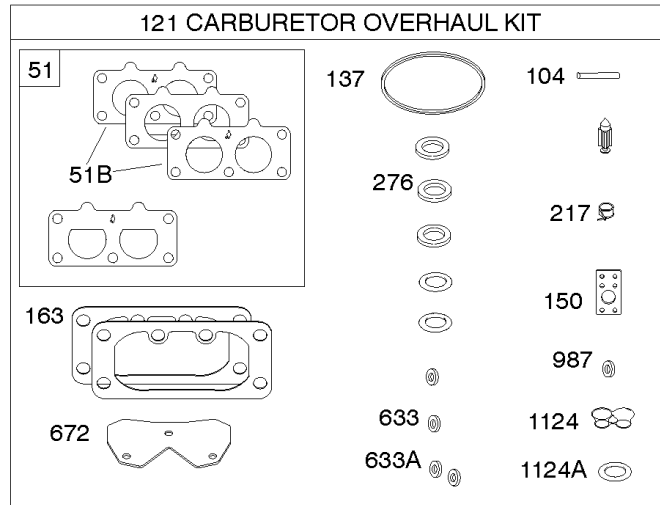

Engine Sump, Oil Pump, Dipstick/Tube Assembly

REF NO	PART NO	QTY	DESCRIPTION
4	594974		SUMP, Engine -Used After Code Date 15071500
4A	796307		SUMP, Engine -Used Before Code Date 15071600
12	594195		GASKET, Crankcase -Used Before Code Date 15071600
15	690946		PLUG, Oil Drain
20	795387		SEAL, Oil -(PTO Side)
22	694966		SCREW -(Crankcase Cover/Sump)
186A	796532		CONNECTOR, Hose -(Oil Drain)
219	793338		GEAR, Governor
220	799772		WASHER -(Governor Gear)
221	841026		CUP, Governor
239	792028		SWITCH, Oil Pressure
287	697820		SCREW -(Dipstick Tube)
404	690442		WASHER -(Governor Crank)
415	794903		PLUG
512	594200		HOSE, Oil Drain
523	594528		DIPSTICK
524	691032		SEAL, O-Ring
525	691037		TUBE, Dipstick
552	796638		BUSHING, Governor Crank
552A	690553		BUSHING, Governor Crank
615	698290		RETAINER, Governor Shaft
616	691045		CRANK, Governor
691	790574		SEAL, Governor Shaft
742	690328		RETAINER, E Ring
750	796208		SCREW -(Oil Pump Cover)
842	691031		SEAL, O-Ring -(Dipstick Tube)
847	594609		SCREW, Dipstick tube
850	100106		SEALANT, Liquid
943	796222		SEAL, O-Ring -(Oil Pump Cover)
965	796221		COVER, Oil Pump
1013	690954		NIPPLE, Oil Filter
1017	796214		SCREEN, Oil Pump
1024	796220		PUMP, Oil
1027	696854		FILTER, Oil