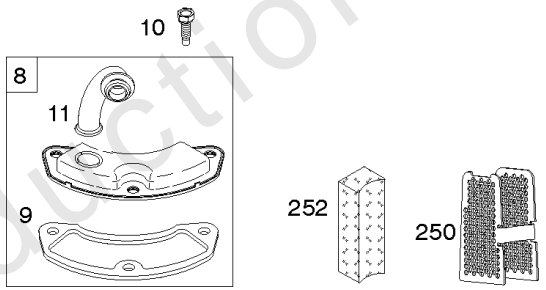

Cylinder Head, Rocker Arm Cover, Intake Manifold

Mfg. No: 44S977-0020-G1

Cylinder Head, Rocker Arm Cover, Intake Manifold

REF NO	PART NO	QTY	DESCRIPTION
1026A	690982		ROD, Push -(Aluminum)
1029	690972		ARM, Rocker
1029A	807323		ARM, Rocker
1100	791959		PIVOT, Rocker Arm

Not For Reproduction

1319 WARNING LABEL

REQUIRED when replacing parts with warning labels affixed.

1319A WARNING LABEL

REQUIRED when replacing parts with warning labels affixed.

1330 REPAIR MANUAL

1036 EMISSIONS LABEL

Cylinder, Crankshaft, Camshaft, Air Guides

REF NO	PART NO	QTY	DESCRIPTION
1	594970		CYLINDER ASSEMBLY -Used After Code Date 15071500
1A	594162		CYLINDER ASSEMBLY -Used Before Code Date 15071600
2	797673		KIT, Bushing/Seal -(Magneto Side)
3	391086S		SEAL, Oil -(Magneto Side)
8	792185		BREATHER ASSEMBLY -Used Before Code Date 14110500
9	690937		GASKET, Breather -Used Before Code Date 14110500
10	691108		SCREW -(Breather Assembly)
11	594163		TUBE, Breather -Used After Code Date 14110400
11	792184		TUBE, Breather -Used Before Code Date 14110500
16	796237		CRANKSHAFT
24	222698S		KEY, Flywheel
25	793563		PISTON ASSEMBLY -(.020" Oversize)
25	793560		PISTON ASSEMBLY -(Standard)
26	792026		SET, Ring -(Standard)
26	792073		SET, Ring -(.020" Oversize)
27	690975		LOCK, Piston Pin
28	696581		PIN, Piston -(Standard)
29	796209		ROD, Connecting
32	690976		SCREW -(Connecting Rod)
45	690977		TAPPET, Valve
46	797242		CAMSHAFT
212	695238		LINK, Throttle
227	798856		LEVER, Governor Control
250	690957		RETAINER, Breather -Used Before Code Date 14110500
252	794389		COLLECTOR, Oil -Used Before Code Date 14110500
306	796852		SHIELD, Cylinder -Used Before Code Date 18112900
306	84002166		SHIELD, Cylinder -Used After Code Date 18112800
306A	591666		SHIELD, Cylinder -(Cylinder #2)
307	691003		SCREW -(Cylinder Shield)
307A	691108		SCREW -(Cylinder Shield)
357	691483		KEY, Drive Pulley
377	690979		KEY, Woodruff
405	594937		SCREW -(Back Plate)
505	691029		NUT -(Governor Control Lever)