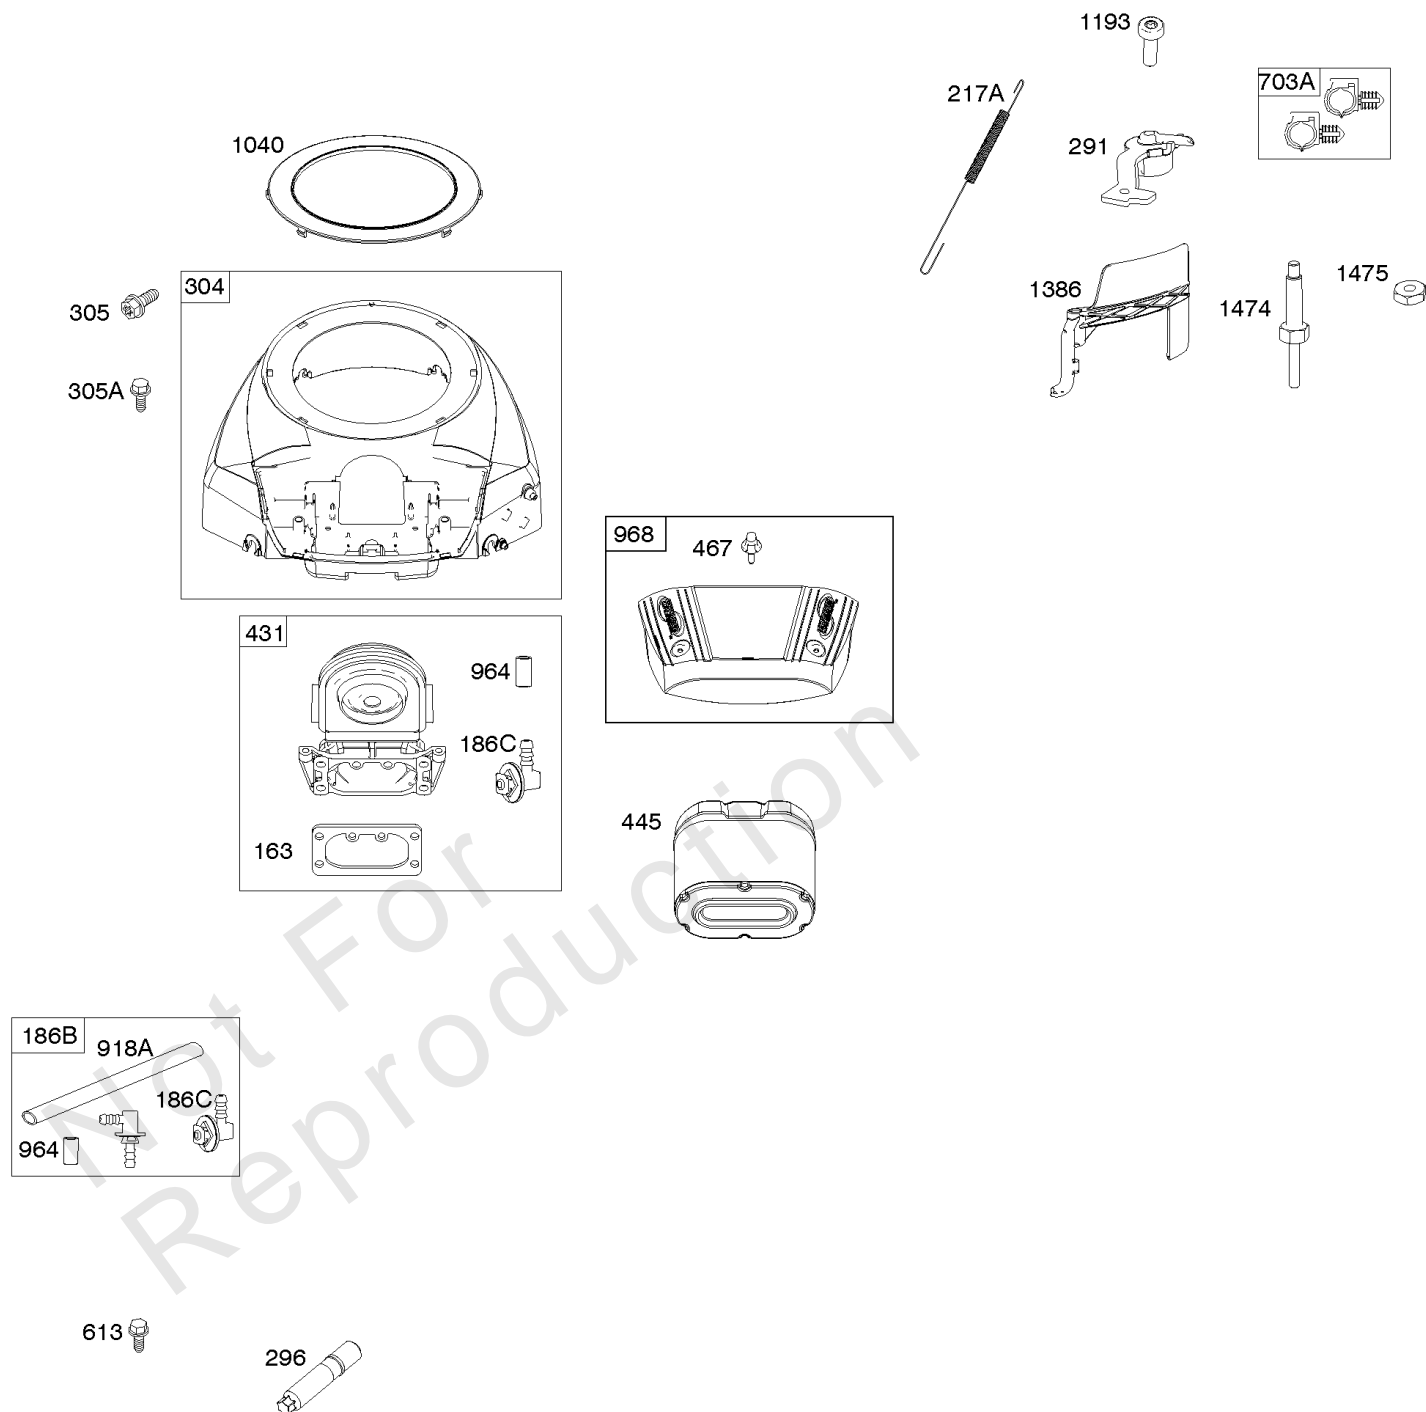

Model Components	Page
Blower Housing, Air Cleaner.....	4
Carburetor, Fuel Supply.....	6
Cylinder Head, Rocker Arm Cover, Intake Manifold.....	10
Cylinder, Crankshaft, Camshaft, Air Guides.....	14
Engine Sump, Oil Pump, Dipstick/Tube Assembly.....	18
Engine/Valve Gasket Set, Carburetor Overhaul Kit.....	20
Flywheel, Controls, Wire Harness, Alternator, Starter.....	22
Replacement Engine - US & Canada.....	26

Not For
Reproduction