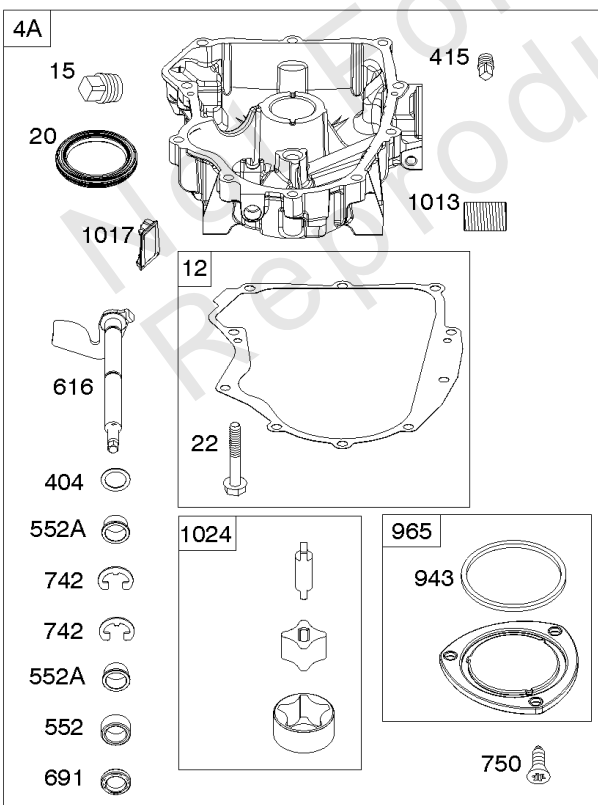

Engine Sump, Oil Pump, Dipstick/Tube Assembly

Mfg. No: 44S977-0020-G1

Engine Sump, Oil Pump, Dipstick/Tube Assembly

REF NO	PART NO	QTY	DESCRIPTION
4	594974		SUMP, Engine -Used After Code Date 15071500
4A	796307		SUMP, Engine -Used Before Code Date 15071600
12	594195		GASKET, Crankcase -Used Before Code Date 15071600
15	690946		PLUG, Oil Drain
20	795387		SEAL, Oil -(PTO Side)
22	694966		SCREW -(Crankcase Cover/Sump)
186A	796532		CONNECTOR, Hose -(Oil Drain)
219	793338		GEAR, Governor
220	799772		WASHER -(Governor Gear)
221	841026		CUP, Governor
239	792028		SWITCH, Oil Pressure
287	697820		SCREW -(Dipstick Tube)
404	690442		WASHER -(Governor Crank)
415	794903		PLUG
512	594200		HOSE, Oil Drain
523	594528		DIPSTICK
524	691032		SEAL, O-Ring
525	691037		TUBE, Dipstick
552	796638		BUSHING, Governor Crank
552A	690553		BUSHING, Governor Crank
615	698290		RETAINER, Governor Shaft
616	691045		CRANK, Governor
691	790574		SEAL, Governor Shaft
742	690328		RETAINER, E Ring
750	796208		SCREW -(Oil Pump Cover)
842	691031		SEAL, O-Ring -(Dipstick Tube)
847	594609		SCREW, Dipstick tube
850	100106		SEALANT, Liquid
943	796222		SEAL, O-Ring -(Oil Pump Cover)
965	796221		COVER, Oil Pump
1013	690954		NIPPLE, Oil Filter
1017	796214		SCREEN, Oil Pump
1024	796220		PUMP, Oil
1027	696854		FILTER, Oil