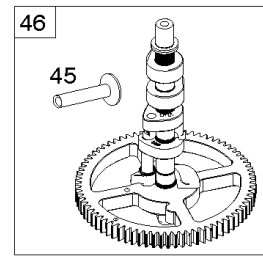

1319 WARNING LABEL

REQUIRED when replacing parts with warning labels affixed.

1319A WARNING LABEL

REQUIRED when replacing parts with warning labels affixed.

1330 REPAIR MANUAL

1036 EMISSIONS LABEL