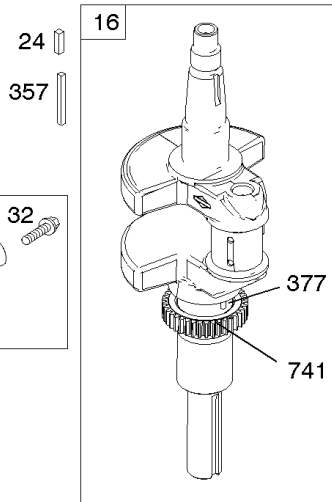

Cylinder Head, Rocker Arm Cover, Intake Manifold

Mfg. No: 44S977-0020-G1

Cylinder Head, Rocker Arm Cover, Intake Manifold

REF NO	PART NO	QTY	DESCRIPTION
1026A	690982		ROD, Push -(Aluminum)
1029	690972		ARM, Rocker
1029A	807323		ARM, Rocker
1100	791959		PIVOT, Rocker Arm

Cylinder, Crankshaft, Camshaft, Air Guides

REF NO	PART NO	QTY	DESCRIPTION
1	594970		CYLINDER ASSEMBLY -Used After Code Date 15071500
1A	594162		CYLINDER ASSEMBLY -Used Before Code Date 15071600
2	797673		KIT, Bushing/Seal -(Magneto Side)
3	391086S		SEAL, Oil -(Magneto Side)
8	792185		BREATHER ASSEMBLY -Used Before Code Date 14110500
9	690937		GASKET, Breather -Used Before Code Date 14110500
10	691108		SCREW -(Breather Assembly)
11	594163		TUBE, Breather -Used After Code Date 14110400
11	792184		TUBE, Breather -Used Before Code Date 14110500
16	796237		CRANKSHAFT
24	222698S		KEY, Flywheel
25	793563		PISTON ASSEMBLY -(.020" Oversize)
25	793560		PISTON ASSEMBLY -(Standard)
26	792026		SET, Ring -(Standard)
26	792073		SET, Ring -(.020" Oversize)
27	690975		LOCK, Piston Pin
28	696581		PIN, Piston -(Standard)
29	796209		ROD, Connecting
32	690976		SCREW -(Connecting Rod)
45	690977		TAPPET, Valve
46	797242		CAMSHAFT
212	695238		LINK, Throttle
227	798856		LEVER, Governor Control
250	690957		RETAINER, Breather -Used Before Code Date 14110500
252	794389		COLLECTOR, Oil -Used Before Code Date 14110500
306	796852		SHIELD, Cylinder -Used Before Code Date 18112900
306	84002166		SHIELD, Cylinder -Used After Code Date 18112800
306A	591666		SHIELD, Cylinder -(Cylinder #2)
307	691003		SCREW -(Cylinder Shield)
307A	691108		SCREW -(Cylinder Shield)
357	691483		KEY, Drive Pulley
377	690979		KEY, Woodruff
405	594937		SCREW -(Back Plate)
505	691029		NUT -(Governor Control Lever)