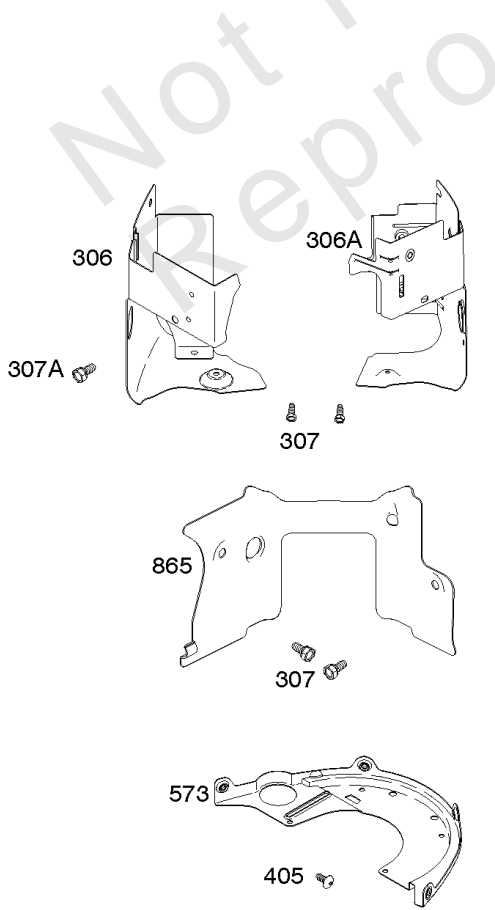

Cylinder Head, Rocker Arm Cover, Intake Manifold

Mfg. No: 44S977-0020-G1

Cylinder Head, Rocker Arm Cover, Intake Manifold

REF NO	PART NO	QTY	DESCRIPTION
1026A	690982		ROD, Push -(Aluminum)
1029	690972		ARM, Rocker
1029A	807323		ARM, Rocker
1100	791959		PIVOT, Rocker Arm

Cylinder, Crankshaft, Camshaft, Air Guides

REF NO	PART NO	QTY	DESCRIPTION
1	594970		CYLINDER ASSEMBLY -Used After Code Date 15071500
1A	594162		CYLINDER ASSEMBLY -Used Before Code Date 15071600
2	797673		KIT, Bushing/Seal -(Magneto Side)
3	391086S		SEAL, Oil -(Magneto Side)
8	792185		BREATHER ASSEMBLY -Used Before Code Date 14110500
9	690937		GASKET, Breather -Used Before Code Date 14110500
10	691108		SCREW -(Breather Assembly)
11	594163		TUBE, Breather -Used After Code Date 14110400
11	792184		TUBE, Breather -Used Before Code Date 14110500
16	796237		CRANKSHAFT
24	222698S		KEY, Flywheel
25	793563		PISTON ASSEMBLY -(.020" Oversize)
25	793560		PISTON ASSEMBLY -(Standard)
26	792026		SET, Ring -(Standard)
26	792073		SET, Ring -(.020" Oversize)
27	690975		LOCK, Piston Pin
28	696581		PIN, Piston -(Standard)
29	796209		ROD, Connecting
32	690976		SCREW -(Connecting Rod)
45	690977		TAPPET, Valve
46	797242		CAMSHAFT
212	695238		LINK, Throttle
227	798856		LEVER, Governor Control
250	690957		RETAINER, Breather -Used Before Code Date 14110500
252	794389		COLLECTOR, Oil -Used Before Code Date 14110500
306	796852		SHIELD, Cylinder -Used Before Code Date 18112900
306	84002166		SHIELD, Cylinder -Used After Code Date 18112800
306A	591666		SHIELD, Cylinder -(Cylinder #2)
307	691003		SCREW -(Cylinder Shield)
307A	691108		SCREW -(Cylinder Shield)
357	691483		KEY, Drive Pulley
377	690979		KEY, Woodruff
405	594937		SCREW -(Back Plate)
505	691029		NUT -(Governor Control Lever)