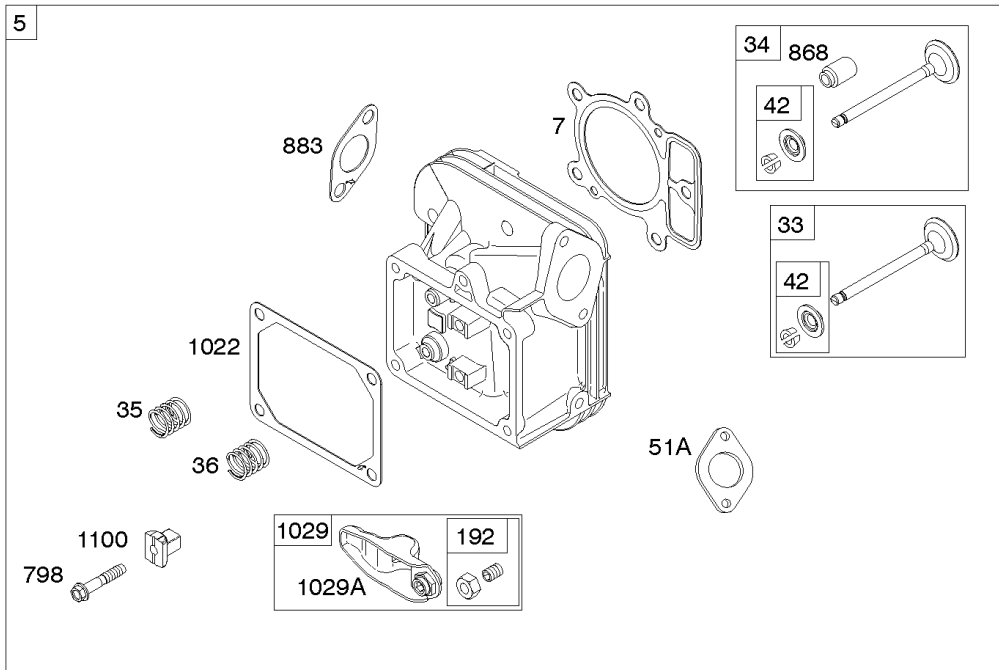

Cylinder Head, Rocker Arm Cover, Intake Manifold

Mfg. No: 44S977-0020-G1

Cylinder Head, Rocker Arm Cover, Intake Manifold

REF NO	PART NO	QTY	DESCRIPTION
5	799088		HEAD, Cylinder -(Cylinder #1)
5A	799089		HEAD, Cylinder -(Cylinder #2)
7	693997		GASKET, Cylinder Head
13	592244		SCREW -(Cylinder Head)
33	793557		VALVE, Exhaust
34	793556		VALVE, Intake
35	694865		SPRING, Valve -(Intake)
36	694865		SPRING, Valve -(Exhaust)
42	499586		KEEPER, Valve
45	690977		TAPPET, Valve
50	595606		MANIFOLD, Intake
51	795123		GASKET, Intake
51A	690949		GASKET, Intake
51B	690950		GASKET, Intake
53	690951		STUD -(Carburetor)
54	699816		SCREW -(Intake Manifold)
163	691001		GASKET, Air Cleaner
186	795985		CONNECTOR, Hose -(Intake Manifold)
192	690083		ADJUSTER, Rocker Arm
213	691021		BRACKET, Choke Control
337	792015		PLUG, Spark
383	19576S		WRENCH, Spark Plug
415	794903		PLUG
617	594209		SEAL, O-Ring -(Intake Manifold)
635	66538S		BOOT, Spark Plug
654	690958		NUT -(Carburetor)
798	697890		SCREW -(Rocker Arm)
868	690968		SEAL, Valve
883	690970		GASKET, Exhaust
914	691127		SCREW -(Rocker Cover)
918	596163		HOSE, Vacuum -Used Before Code Date 19091800
918	593641		HOSE, Vacuum -Used After Code Date 19091700
929	695239		SCREW -(Choke Control Bracket)
964	799159		CAP, Connector
1022	690971		GASKET, Rocker Cover
1023	793146		COVER, Rocker -(Cylinder #1)
1023A	499600		COVER, Rocker -(Cylinder #2)
1026	690981		ROD, Push -(Steel)