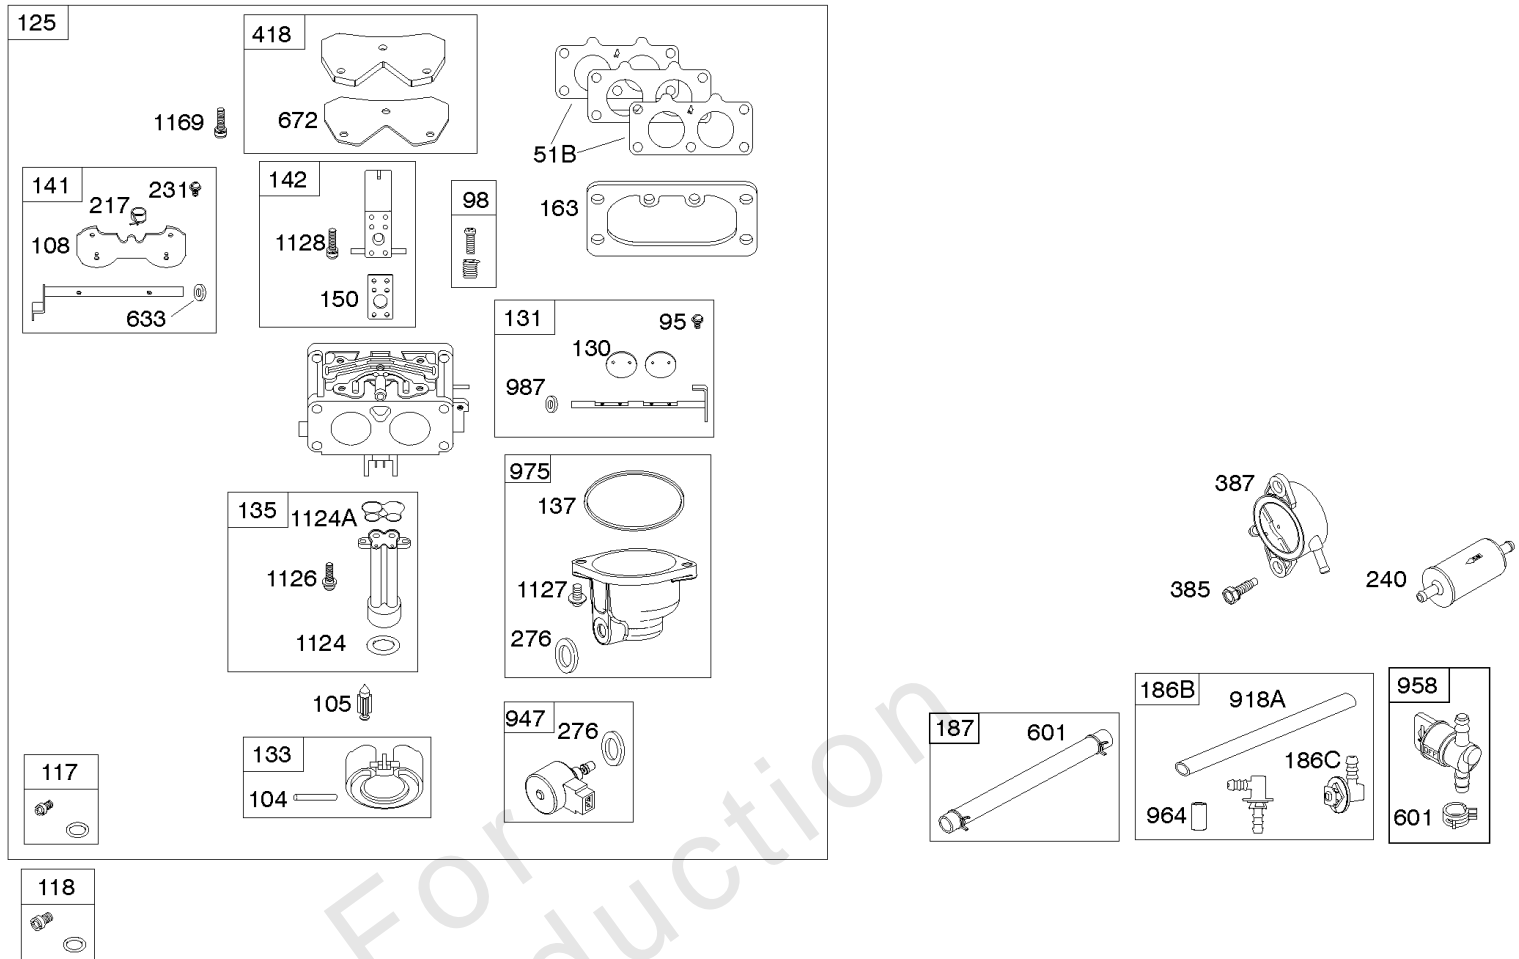

Carburetor, Fuel Supply

REF NO	PART NO	QTY	DESCRIPTION
51A	690949		GASKET, Intake
51B	690950		GASKET, Intake
95	690718		SCREW -(Throttle Valve)
98	699721		KIT, Idle Speed
104	694918		PIN, Float Hinge
105	698537		VALVE, Float Needle
108	699723		VALVE, Choke
117	842630		JET, Main -(Standard) (Left and Right Jet)
118	842082		JET, Main -(High Altitude) (Left and Right Jet)
125	595627		CARBURETOR
130	690993		VALVE, Throttle
131	799113		KIT, Throttle Shaft
133	699724		FLOAT, Carburetor
135	699729		TUBE, Fuel Transfer
137	690994		GASKET, Float Bowl
141	796228		KIT, Choke Shaft
142	796871		NOZZLE, Carburetor
150	841649		GASKET, Nozzle
163	691001		GASKET, Air Cleaner
186B	799158		CONNECTOR, Hose -(EVAP)
186C	845141		CONNECTOR, Hose -(EVAP)
187	791766		LINE, Fuel -(Cut To Required Length)
217	799771		SPRING, Choke Return
231	690718		SCREW -(Choke Valve)
240	845125		FILTER, Fuel
276	695410		WASHER, Sealing
385	797409		SCREW -(Fuel Pump)
387	808656		PUMP, Fuel
418	795912		PLATE, Carburetor Cover
601	691038		CLAMP, Hose -(Black)
601	791850		CLAMP, Hose -(Green)
633	699813		SEAL, Choke/Throttle Shaft
672	690234		GASKET, Carburetor Plate
918A	799160		HOSE, Vacuum -(Length 9.4 Inches)
947	596039		SOLENOID, Fuel
958	698183		VALVE, Fuel Shut Off
964	799159		CAP, Connector
975	799114		BOWL, Float
987	691000		SEAL, Throttle Shaft
1124	841653		SEAL, O-Ring -(Fuel Transfer Tube)
1124A	690988		SEAL, O-Ring -(Fuel Transfer Tube)
1126	690991		SCREW -(Fuel Transfer Tube)

Carburetor, Fuel Supply

REF NO	PART NO	QTY	DESCRIPTION
1127	695407		SCREW -(Float Bowl) (Float Bowl to Carburetor Body)
1128	690990		SCREW -(Carburetor Nozzle)
1169	690990		SCREW -(Carburetor Cover Plate)