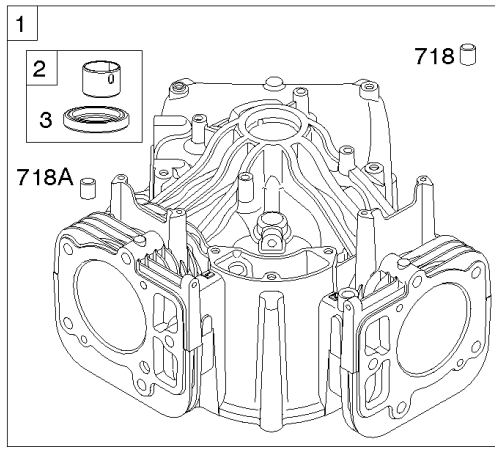

1319 WARNING LABEL

REQUIRED when replacing parts with warning labels affixed.