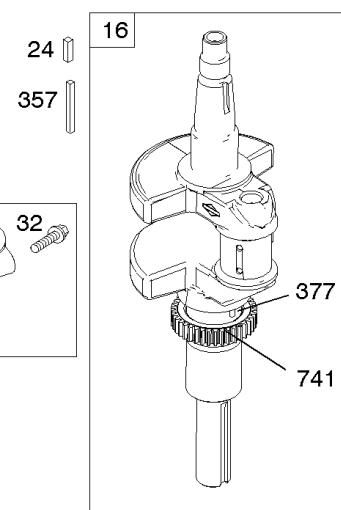

1319 WARNING LABEL

REQUIRED when replacing parts with warning labels affixed.

1319A WARNING LABEL

REQUIRED when replacing parts with warning labels affixed.

1330 REPAIR MANUAL

1036 EMISSIONS LABEL

Cylinder, Crankshaft, Camshaft, Air Guides

REF NO	PART NO	QTY	DESCRIPTION
540	594325		PLATE, Baffle
562	690311		BOLT -(Governor Control Lever)
573	594902		PLATE, Back
584	594164		COVER, Breather Passage
618	594326		SCREW -(Baffle Plate)
718	690959		PIN, Locating
718A	594988		PIN, Locating
741	690980		GEAR, Timing
850	100106		SEALANT, Liquid
865	591667		COVER, Air Guide -(Valley)
1036	-----		Label-Emissions
1263	594166		REED, Breather
1264	594165		SCREW -(Breather Reed)
1319	794467		LABEL, Warning
1319A	797669		LABEL, Warning
1330	273521		MANUAL, Repair