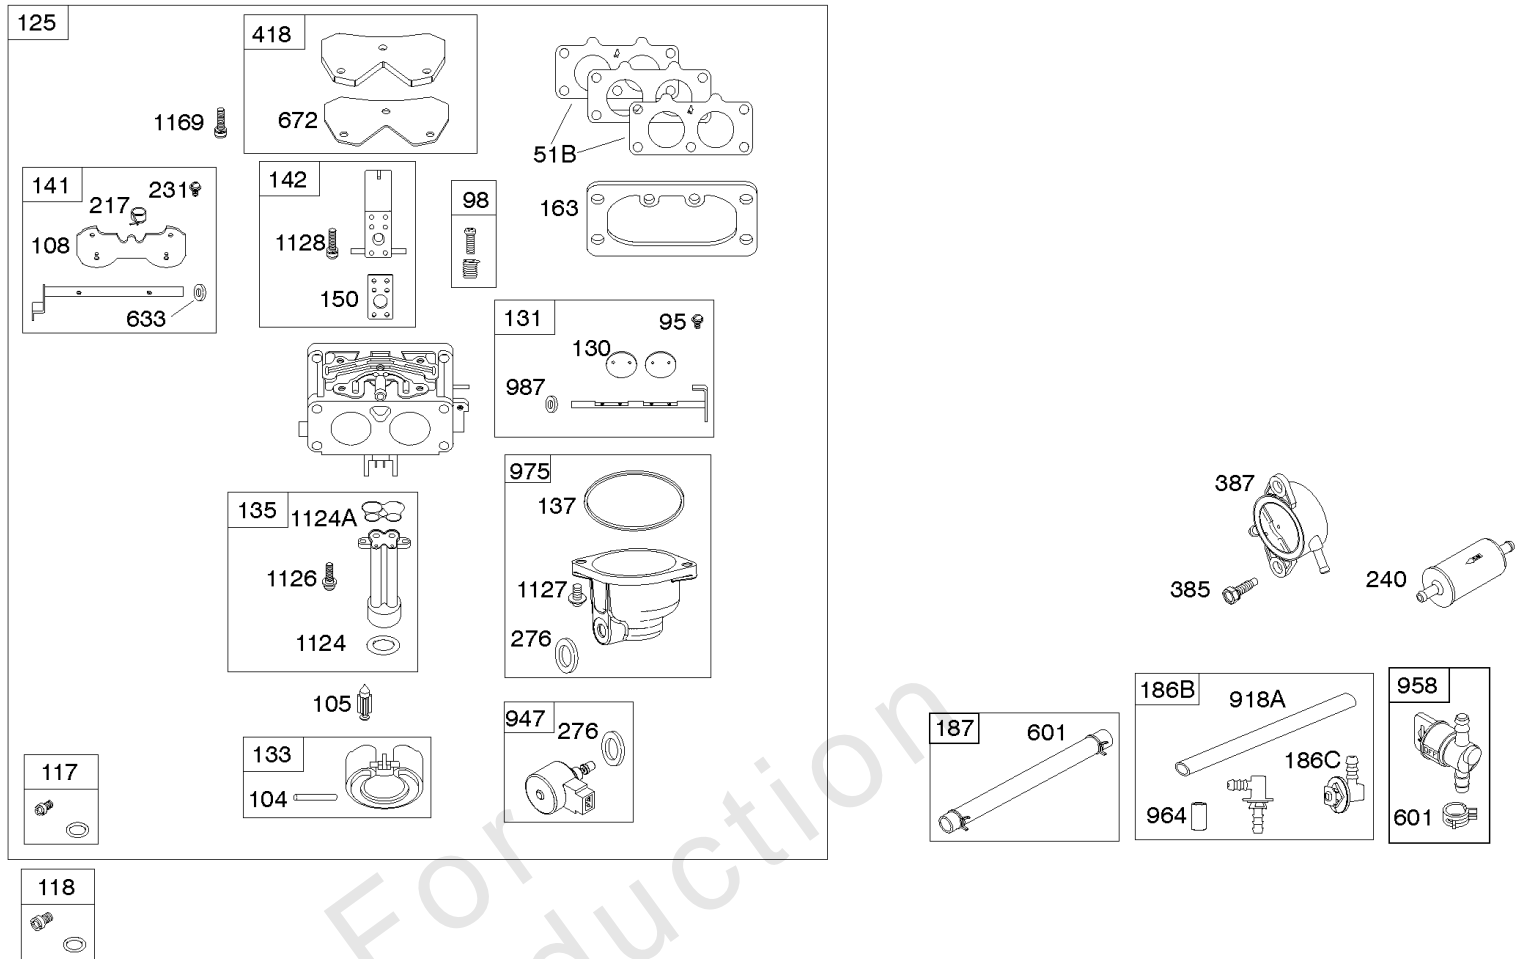

Parts Manual

Mfg. No: 44S977-0020-G1

Model Components	Page
Blower Housing, Air Cleaner.....	4
Carburetor, Fuel Supply.....	6
Cylinder Head, Rocker Arm Cover, Intake Manifold.....	10
Cylinder, Crankshaft, Camshaft, Air Guides.....	14
Engine Sump, Oil Pump, Dipstick/Tube Assembly.....	18
Engine/Valve Gasket Set, Carburetor Overhaul Kit.....	20
Flywheel, Controls, Wire Harness, Alternator, Starter.....	22
Replacement Engine - US & Canada.....	26

Carburetor, Fuel Supply

REF NO	PART NO	QTY	DESCRIPTION
51A	690949		GASKET, Intake
51B	690950		GASKET, Intake
95	690718		SCREW -(Throttle Valve)
98	699721		KIT, Idle Speed
104	694918		PIN, Float Hinge
105	698537		VALVE, Float Needle
108	699723		VALVE, Choke
117	842630		JET, Main -(Standard) (Left and Right Jet)
118	842082		JET, Main -(High Altitude) (Left and Right Jet)
125	595627		CARBURETOR
130	690993		VALVE, Throttle
131	799113		KIT, Throttle Shaft
133	699724		FLOAT, Carburetor
135	699729		TUBE, Fuel Transfer
137	690994		GASKET, Float Bowl
141	796228		KIT, Choke Shaft
142	796871		NOZZLE, Carburetor
150	841649		GASKET, Nozzle
163	691001		GASKET, Air Cleaner
186B	799158		CONNECTOR, Hose -(EVAP)
186C	845141		CONNECTOR, Hose -(EVAP)
187	791766		LINE, Fuel -(Cut To Required Length)
217	799771		SPRING, Choke Return
231	690718		SCREW -(Choke Valve)
240	845125		FILTER, Fuel
276	695410		WASHER, Sealing
385	797409		SCREW -(Fuel Pump)
387	808656		PUMP, Fuel
418	795912		PLATE, Carburetor Cover
601	691038		CLAMP, Hose -(Black)
601	791850		CLAMP, Hose -(Green)
633	699813		SEAL, Choke/Throttle Shaft
672	690234		GASKET, Carburetor Plate
918A	799160		HOSE, Vacuum -(Length 9.4 Inches)
947	596039		SOLENOID, Fuel
958	698183		VALVE, Fuel Shut Off
964	799159		CAP, Connector
975	799114		BOWL, Float
987	691000		SEAL, Throttle Shaft
1124	841653		SEAL, O-Ring -(Fuel Transfer Tube)
1124A	690988		SEAL, O-Ring -(Fuel Transfer Tube)
1126	690991		SCREW -(Fuel Transfer Tube)