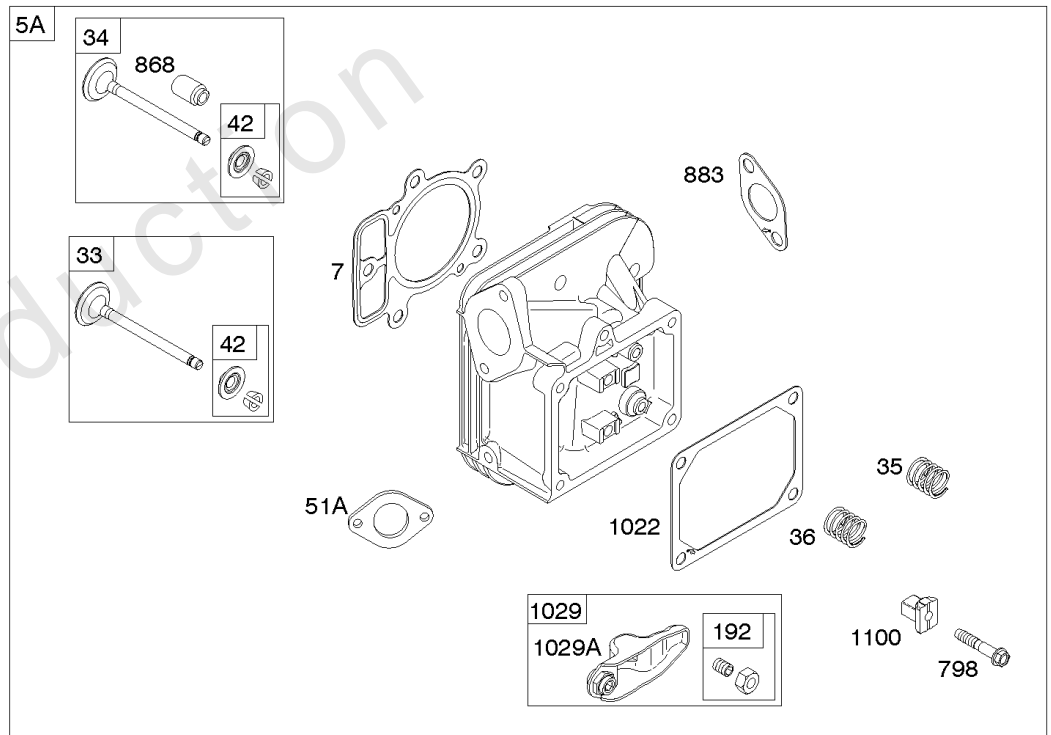

Cylinder Head, Rocker Arm Cover, Intake Manifold

Mfg. No: 44S977-0020-G1

Cylinder Head, Rocker Arm Cover, Intake Manifold

REF NO	PART NO	QTY	DESCRIPTION
5	799088		HEAD, Cylinder -(Cylinder #1)
5A	799089		HEAD, Cylinder -(Cylinder #2)
7	693997		GASKET, Cylinder Head
13	592244		SCREW -(Cylinder Head)
33	793557		VALVE, Exhaust
34	793556		VALVE, Intake
35	694865		SPRING, Valve -(Intake)
36	694865		SPRING, Valve -(Exhaust)
42	499586		KEEPER, Valve
45	690977		TAPPET, Valve
50	595606		MANIFOLD, Intake
51	795123		GASKET, Intake
51A	690949		GASKET, Intake
51B	690950		GASKET, Intake
53	690951		STUD -(Carburetor)
54	699816		SCREW -(Intake Manifold)
163	691001		GASKET, Air Cleaner
186	795985		CONNECTOR, Hose -(Intake Manifold)
192	690083		ADJUSTER, Rocker Arm
213	691021		BRACKET, Choke Control
337	792015		PLUG, Spark
383	19576S		WRENCH, Spark Plug
415	794903		PLUG
617	594209		SEAL, O-Ring -(Intake Manifold)
635	66538S		BOOT, Spark Plug
654	690958		NUT -(Carburetor)
798	697890		SCREW -(Rocker Arm)
868	690968		SEAL, Valve
883	690970		GASKET, Exhaust
914	691127		SCREW -(Rocker Cover)
918	596163		HOSE, Vacuum -Used Before Code Date 19091800
918	593641		HOSE, Vacuum -Used After Code Date 19091700
929	695239		SCREW -(Choke Control Bracket)
964	799159		CAP, Connector
1022	690971		GASKET, Rocker Cover
1023	793146		COVER, Rocker -(Cylinder #1)
1023A	499600		COVER, Rocker -(Cylinder #2)
1026	690981		ROD, Push -(Steel)