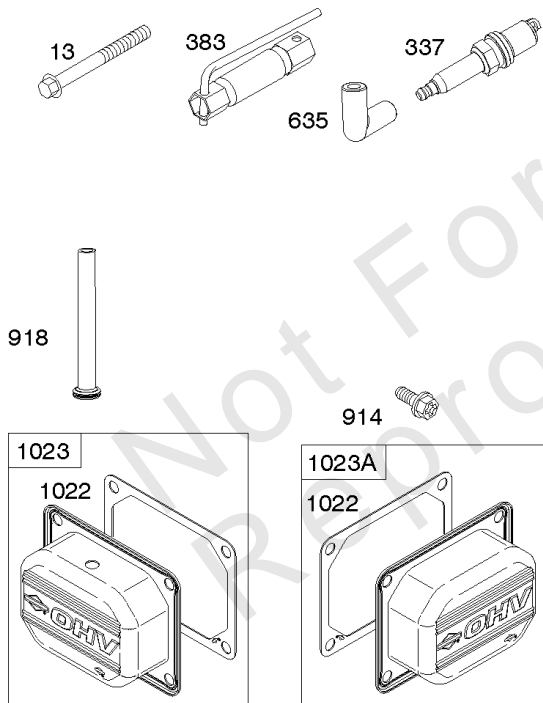

Carburetor, Fuel Supply

REF NO	PART NO	QTY	DESCRIPTION
1127	695407		SCREW -(Float Bowl) (Float Bowl to Carburetor Body)
1128	690990		SCREW -(Carburetor Nozzle)
1169	690990		SCREW -(Carburetor Cover Plate)

Not For Reproduction

Cylinder Head, Rocker Arm Cover, Intake Manifold

Mfg. No: 44S977-0020-G1

Cylinder Head, Rocker Arm Cover, Intake Manifold

REF NO	PART NO	QTY	DESCRIPTION
5	799088		HEAD, Cylinder -(Cylinder #1)
5A	799089		HEAD, Cylinder -(Cylinder #2)
7	693997		GASKET, Cylinder Head
13	592244		SCREW -(Cylinder Head)
33	793557		VALVE, Exhaust
34	793556		VALVE, Intake
35	694865		SPRING, Valve -(Intake)
36	694865		SPRING, Valve -(Exhaust)
42	499586		KEEPER, Valve
45	690977		TAPPET, Valve
50	595606		MANIFOLD, Intake
51	795123		GASKET, Intake
51A	690949		GASKET, Intake
51B	690950		GASKET, Intake
53	690951		STUD -(Carburetor)
54	699816		SCREW -(Intake Manifold)
163	691001		GASKET, Air Cleaner
186	795985		CONNECTOR, Hose -(Intake Manifold)
192	690083		ADJUSTER, Rocker Arm
213	691021		BRACKET, Choke Control
337	792015		PLUG, Spark
383	19576S		WRENCH, Spark Plug
415	794903		PLUG
617	594209		SEAL, O-Ring -(Intake Manifold)
635	66538S		BOOT, Spark Plug
654	690958		NUT -(Carburetor)
798	697890		SCREW -(Rocker Arm)
868	690968		SEAL, Valve
883	690970		GASKET, Exhaust
914	691127		SCREW -(Rocker Cover)
918	596163		HOSE, Vacuum -Used Before Code Date 19091800
918	593641		HOSE, Vacuum -Used After Code Date 19091700
929	695239		SCREW -(Choke Control Bracket)
964	799159		CAP, Connector
1022	690971		GASKET, Rocker Cover
1023	793146		COVER, Rocker -(Cylinder #1)
1023A	499600		COVER, Rocker -(Cylinder #2)
1026	690981		ROD, Push -(Steel)

Cylinder Head, Rocker Arm Cover, Intake Manifold

Mfg. No: 44S977-0020-G1

Cylinder Head, Rocker Arm Cover, Intake Manifold

REF NO	PART NO	QTY	DESCRIPTION
1026A	690982		ROD, Push -(Aluminum)
1029	690972		ARM, Rocker
1029A	807323		ARM, Rocker
1100	791959		PIVOT, Rocker Arm