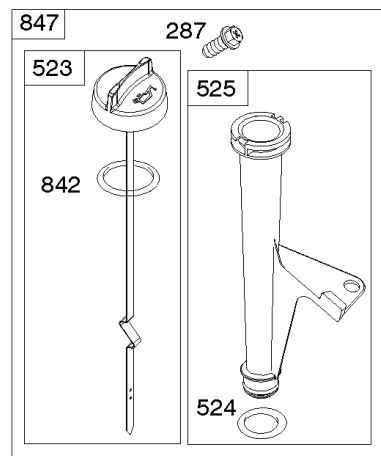

Engine Sump, Oil Pump, Dipstick/Tube Assembly

Mfg. No: 44S977-0020-G1

Engine Sump, Oil Pump, Dipstick/Tube Assembly

REF NO	PART NO	QTY	DESCRIPTION
4	594974		SUMP, Engine -Used After Code Date 15071500
4A	796307		SUMP, Engine -Used Before Code Date 15071600
12	594195		GASKET, Crankcase -Used Before Code Date 15071600
15	690946		PLUG, Oil Drain
20	795387		SEAL, Oil -(PTO Side)
22	694966		SCREW -(Crankcase Cover/Sump)
186A	796532		CONNECTOR, Hose -(Oil Drain)
219	793338		GEAR, Governor
220	799772		WASHER -(Governor Gear)
221	841026		CUP, Governor
239	792028		SWITCH, Oil Pressure
287	697820		SCREW -(Dipstick Tube)
404	690442		WASHER -(Governor Crank)
415	794903		PLUG
512	594200		HOSE, Oil Drain
523	594528		DIPSTICK
524	691032		SEAL, O-Ring
525	691037		TUBE, Dipstick
552	796638		BUSHING, Governor Crank
552A	690553		BUSHING, Governor Crank
615	698290		RETAINER, Governor Shaft
616	691045		CRANK, Governor
691	790574		SEAL, Governor Shaft
742	690328		RETAINER, E Ring
750	796208		SCREW -(Oil Pump Cover)
842	691031		SEAL, O-Ring -(Dipstick Tube)
847	594609		SCREW, Dipstick tube
850	100106		SEALANT, Liquid
943	796222		SEAL, O-Ring -(Oil Pump Cover)
965	796221		COVER, Oil Pump
1013	690954		NIPPLE, Oil Filter
1017	796214		SCREEN, Oil Pump
1024	796220		PUMP, Oil
1027	696854		FILTER, Oil