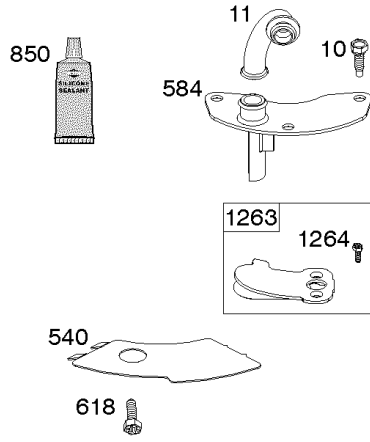

1319 WARNING LABEL

REQUIRED when replacing parts with warning labels affixed.