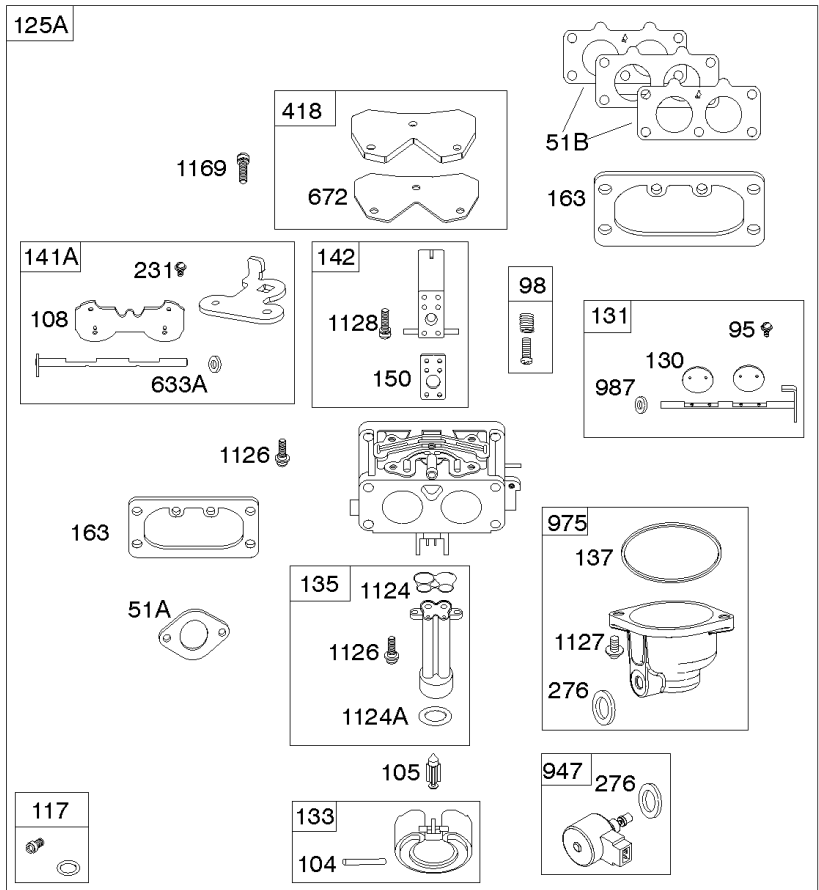

Carburetor, Fuel Supply

REF NO	PART NO	QTY	DESCRIPTION
51A	690949		GASKET, Intake
51B	690950		GASKET, Intake
95	690718		SCREW -(Throttle Valve)
98	699721		KIT, Idle Speed
104	694918		PIN, Float Hinge
105	698537		VALVE, Float Needle
108	699723		VALVE, Choke
117	842630		JET, Main -(Standard) (Left and Right Jet)
118	842082		JET, Main -(High Altitude) (Left and Right Jet)
125	595627		CARBURETOR
130	690993		VALVE, Throttle
131	799113		KIT, Throttle Shaft
133	699724		FLOAT, Carburetor
135	699729		TUBE, Fuel Transfer
137	690994		GASKET, Float Bowl
141	796228		KIT, Choke Shaft
142	796871		NOZZLE, Carburetor
150	841649		GASKET, Nozzle
163	691001		GASKET, Air Cleaner
186B	799158		CONNECTOR, Hose -(EVAP)
186C	845141		CONNECTOR, Hose -(EVAP)
187	791766		LINE, Fuel -(Cut To Required Length)
217	799771		SPRING, Choke Return
231	690718		SCREW -(Choke Valve)
240	845125		FILTER, Fuel
276	695410		WASHER, Sealing
385	797409		SCREW -(Fuel Pump)
387	808656		PUMP, Fuel
418	795912		PLATE, Carburetor Cover
601	691038		CLAMP, Hose -(Black)
601	791850		CLAMP, Hose -(Green)
633	699813		SEAL, Choke/Throttle Shaft
672	690234		GASKET, Carburetor Plate
918A	799160		HOSE, Vacuum -(Length 9.4 Inches)
947	596039		SOLENOID, Fuel
958	698183		VALVE, Fuel Shut Off
964	799159		CAP, Connector
975	799114		BOWL, Float
987	691000		SEAL, Throttle Shaft
1124	841653		SEAL, O-Ring -(Fuel Transfer Tube)
1124A	690988		SEAL, O-Ring -(Fuel Transfer Tube)
1126	690991		SCREW -(Fuel Transfer Tube)

Carburetor, Fuel Supply

REF NO	PART NO	QTY	DESCRIPTION
1127	695407		SCREW -(Float Bowl) (Float Bowl to Carburetor Body)
1128	690990		SCREW -(Carburetor Nozzle)
1169	690990		SCREW -(Carburetor Cover Plate)