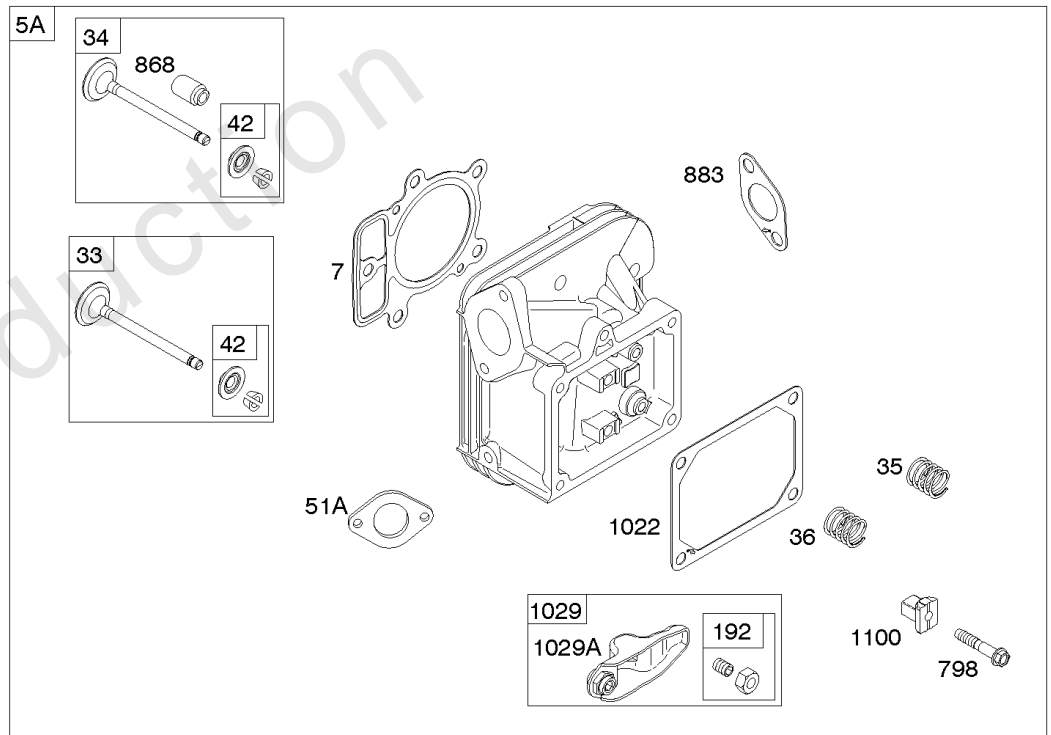

Carburetor, Fuel Supply

REF NO	PART NO	QTY	DESCRIPTION
1127	695407		SCREW -(Float Bowl) (Float Bowl to Carburetor Body)
1128	690990		SCREW -(Carburetor Nozzle)
1169	690990		SCREW -(Carburetor Cover Plate)

Not For Reproduction

Cylinder Head, Rocker Arm Cover, Intake Manifold

Mfg. No: 44S977-0020-G1

Cylinder Head, Rocker Arm Cover, Intake Manifold

REF NO	PART NO	QTY	DESCRIPTION
5	799088		HEAD, Cylinder -(Cylinder #1)
5A	799089		HEAD, Cylinder -(Cylinder #2)
7	693997		GASKET, Cylinder Head
13	592244		SCREW -(Cylinder Head)
33	793557		VALVE, Exhaust
34	793556		VALVE, Intake
35	694865		SPRING, Valve -(Intake)
36	694865		SPRING, Valve -(Exhaust)
42	499586		KEEPER, Valve
45	690977		TAPPET, Valve
50	595606		MANIFOLD, Intake
51	795123		GASKET, Intake
51A	690949		GASKET, Intake
51B	690950		GASKET, Intake
53	690951		STUD -(Carburetor)
54	699816		SCREW -(Intake Manifold)
163	691001		GASKET, Air Cleaner
186	795985		CONNECTOR, Hose -(Intake Manifold)
192	690083		ADJUSTER, Rocker Arm
213	691021		BRACKET, Choke Control
337	792015		PLUG, Spark
383	19576S		WRENCH, Spark Plug
415	794903		PLUG
617	594209		SEAL, O-Ring -(Intake Manifold)
635	66538S		BOOT, Spark Plug
654	690958		NUT -(Carburetor)
798	697890		SCREW -(Rocker Arm)
868	690968		SEAL, Valve
883	690970		GASKET, Exhaust
914	691127		SCREW -(Rocker Cover)
918	596163		HOSE, Vacuum -Used Before Code Date 19091800
918	593641		HOSE, Vacuum -Used After Code Date 19091700
929	695239		SCREW -(Choke Control Bracket)
964	799159		CAP, Connector
1022	690971		GASKET, Rocker Cover
1023	793146		COVER, Rocker -(Cylinder #1)
1023A	499600		COVER, Rocker -(Cylinder #2)
1026	690981		ROD, Push -(Steel)

Cylinder Head, Rocker Arm Cover, Intake Manifold

Mfg. No: 44S977-0020-G1

Cylinder Head, Rocker Arm Cover, Intake Manifold

REF NO	PART NO	QTY	DESCRIPTION
1026A	690982		ROD, Push -(Aluminum)
1029	690972		ARM, Rocker
1029A	807323		ARM, Rocker
1100	791959		PIVOT, Rocker Arm