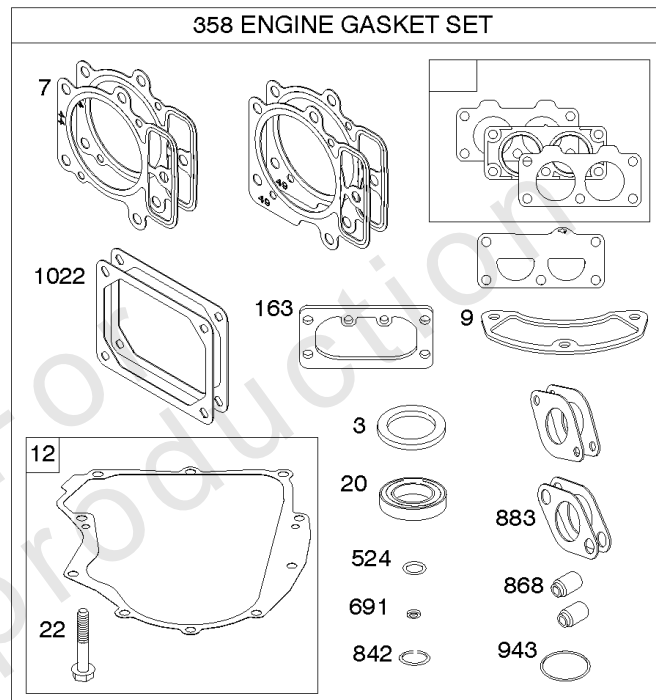

REF NO	PART NO	QTY	DESCRIPTION
540	594325		PLATE, Baffle
562	690311		BOLT -(Governor Control Lever)
573	594902		PLATE, Back
584	594164		COVER, Breather Passage
618	594326		SCREW -(Baffle Plate)
718	690959		PIN, Locating
718A	594988		PIN, Locating
741	690980		GEAR, Timing
850	100106		SEALANT, Liquid
865	591667		COVER, Air Guide -(Valley)
1036	-----		Label-Emissions
1263	594166		REED, Breather
1264	594165		SCREW -(Breather Reed)
1319	794467		LABEL, Warning
1319A	797669		LABEL, Warning
1330	273521		MANUAL, Repair

Engine Sump, Oil Pump, Dipstick/Tube Assembly

Mfg. No: 44S977-0020-G1

Engine Sump, Oil Pump, Dipstick/Tube Assembly

REF NO	PART NO	QTY	DESCRIPTION
4	594974		SUMP, Engine -Used After Code Date 15071500
4A	796307		SUMP, Engine -Used Before Code Date 15071600
12	594195		GASKET, Crankcase -Used Before Code Date 15071600
15	690946		PLUG, Oil Drain
20	795387		SEAL, Oil -(PTO Side)
22	694966		SCREW -(Crankcase Cover/Sump)
186A	796532		CONNECTOR, Hose -(Oil Drain)
219	793338		GEAR, Governor
220	799772		WASHER -(Governor Gear)
221	841026		CUP, Governor
239	792028		SWITCH, Oil Pressure
287	697820		SCREW -(Dipstick Tube)
404	690442		WASHER -(Governor Crank)
415	794903		PLUG
512	594200		HOSE, Oil Drain
523	594528		DIPSTICK
524	691032		SEAL, O-Ring
525	691037		TUBE, Dipstick
552	796638		BUSHING, Governor Crank
552A	690553		BUSHING, Governor Crank
615	698290		RETAINER, Governor Shaft
616	691045		CRANK, Governor
691	790574		SEAL, Governor Shaft
742	690328		RETAINER, E Ring
750	796208		SCREW -(Oil Pump Cover)
842	691031		SEAL, O-Ring -(Dipstick Tube)
847	594609		SCREW, Dipstick tube
850	100106		SEALANT, Liquid
943	796222		SEAL, O-Ring -(Oil Pump Cover)
965	796221		COVER, Oil Pump
1013	690954		NIPPLE, Oil Filter
1017	796214		SCREEN, Oil Pump
1024	796220		PUMP, Oil
1027	696854		FILTER, Oil