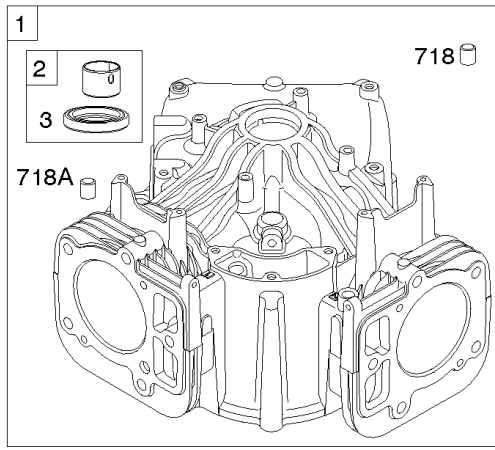

Cylinder Head, Rocker Arm Cover, Intake Manifold

Mfg. No: 44S977-0020-G1

Cylinder Head, Rocker Arm Cover, Intake Manifold

REF NO	PART NO	QTY	DESCRIPTION
1026A	690982		ROD, Push -(Aluminum)
1029	690972		ARM, Rocker
1029A	807323		ARM, Rocker
1100	791959		PIVOT, Rocker Arm

Cylinder, Crankshaft, Camshaft, Air Guides

REF NO	PART NO	QTY	DESCRIPTION
1	594970		CYLINDER ASSEMBLY -Used After Code Date 15071500
1A	594162		CYLINDER ASSEMBLY -Used Before Code Date 15071600
2	797673		KIT, Bushing/Seal -(Magneto Side)
3	391086S		SEAL, Oil -(Magneto Side)
8	792185		BREATHER ASSEMBLY -Used Before Code Date 14110500
9	690937		GASKET, Breather -Used Before Code Date 14110500
10	691108		SCREW -(Breather Assembly)
11	594163		TUBE, Breather -Used After Code Date 14110400
11	792184		TUBE, Breather -Used Before Code Date 14110500
16	796237		CRANKSHAFT
24	222698S		KEY, Flywheel
25	793563		PISTON ASSEMBLY -(.020" Oversize)
25	793560		PISTON ASSEMBLY -(Standard)
26	792026		SET, Ring -(Standard)
26	792073		SET, Ring -(.020" Oversize)
27	690975		LOCK, Piston Pin
28	696581		PIN, Piston -(Standard)
29	796209		ROD, Connecting
32	690976		SCREW -(Connecting Rod)
45	690977		TAPPET, Valve
46	797242		CAMSHAFT
212	695238		LINK, Throttle
227	798856		LEVER, Governor Control
250	690957		RETAINER, Breather -Used Before Code Date 14110500
252	794389		COLLECTOR, Oil -Used Before Code Date 14110500
306	796852		SHIELD, Cylinder -Used Before Code Date 18112900
306	84002166		SHIELD, Cylinder -Used After Code Date 18112800
306A	591666		SHIELD, Cylinder -(Cylinder #2)
307	691003		SCREW -(Cylinder Shield)
307A	691108		SCREW -(Cylinder Shield)
357	691483		KEY, Drive Pulley
377	690979		KEY, Woodruff
405	594937		SCREW -(Back Plate)
505	691029		NUT -(Governor Control Lever)