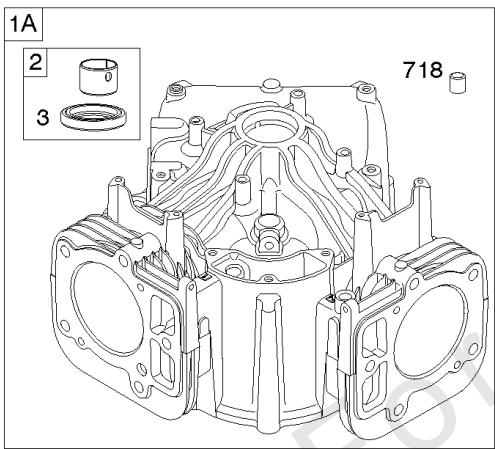

1319 WARNING LABEL

REQUIRED when replacing parts with warning labels affixed.

1319A WARNING LABEL

REQUIRED when replacing parts with warning labels affixed.

1330 REPAIR MANUAL

1036 EMISSIONS LABEL