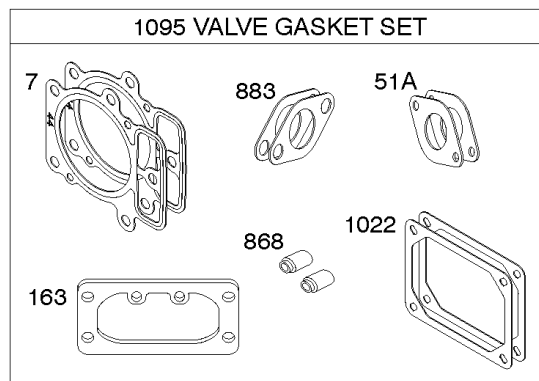

REF NO	PART NO	QTY	DESCRIPTION
540	594325		PLATE, Baffle
562	690311		BOLT -(Governor Control Lever)
573	594902		PLATE, Back
584	594164		COVER, Breather Passage
618	594326		SCREW -(Baffle Plate)
718	690959		PIN, Locating
718A	594988		PIN, Locating
741	690980		GEAR, Timing
850	100106		SEALANT, Liquid
865	591667		COVER, Air Guide -(Valley)
1036	-----		Label-Emissions
1263	594166		REED, Breather
1264	594165		SCREW -(Breather Reed)
1319	794467		LABEL, Warning
1319A	797669		LABEL, Warning
1330	273521		MANUAL, Repair

Engine Sump, Oil Pump, Dipstick/Tube Assembly

Mfg. No: 44S977-0020-G1

Engine Sump, Oil Pump, Dipstick/Tube Assembly

REF NO	PART NO	QTY	DESCRIPTION
4	594974		SUMP, Engine -Used After Code Date 15071500
4A	796307		SUMP, Engine -Used Before Code Date 15071600
12	594195		GASKET, Crankcase -Used Before Code Date 15071600
15	690946		PLUG, Oil Drain
20	795387		SEAL, Oil -(PTO Side)
22	694966		SCREW -(Crankcase Cover/Sump)
186A	796532		CONNECTOR, Hose -(Oil Drain)
219	793338		GEAR, Governor
220	799772		WASHER -(Governor Gear)
221	841026		CUP, Governor
239	792028		SWITCH, Oil Pressure
287	697820		SCREW -(Dipstick Tube)
404	690442		WASHER -(Governor Crank)
415	794903		PLUG
512	594200		HOSE, Oil Drain
523	594528		DIPSTICK
524	691032		SEAL, O-Ring
525	691037		TUBE, Dipstick
552	796638		BUSHING, Governor Crank
552A	690553		BUSHING, Governor Crank
615	698290		RETAINER, Governor Shaft
616	691045		CRANK, Governor
691	790574		SEAL, Governor Shaft
742	690328		RETAINER, E Ring
750	796208		SCREW -(Oil Pump Cover)
842	691031		SEAL, O-Ring -(Dipstick Tube)
847	594609		SCREW, Dipstick tube
850	100106		SEALANT, Liquid
943	796222		SEAL, O-Ring -(Oil Pump Cover)
965	796221		COVER, Oil Pump
1013	690954		NIPPLE, Oil Filter
1017	796214		SCREEN, Oil Pump
1024	796220		PUMP, Oil
1027	696854		FILTER, Oil