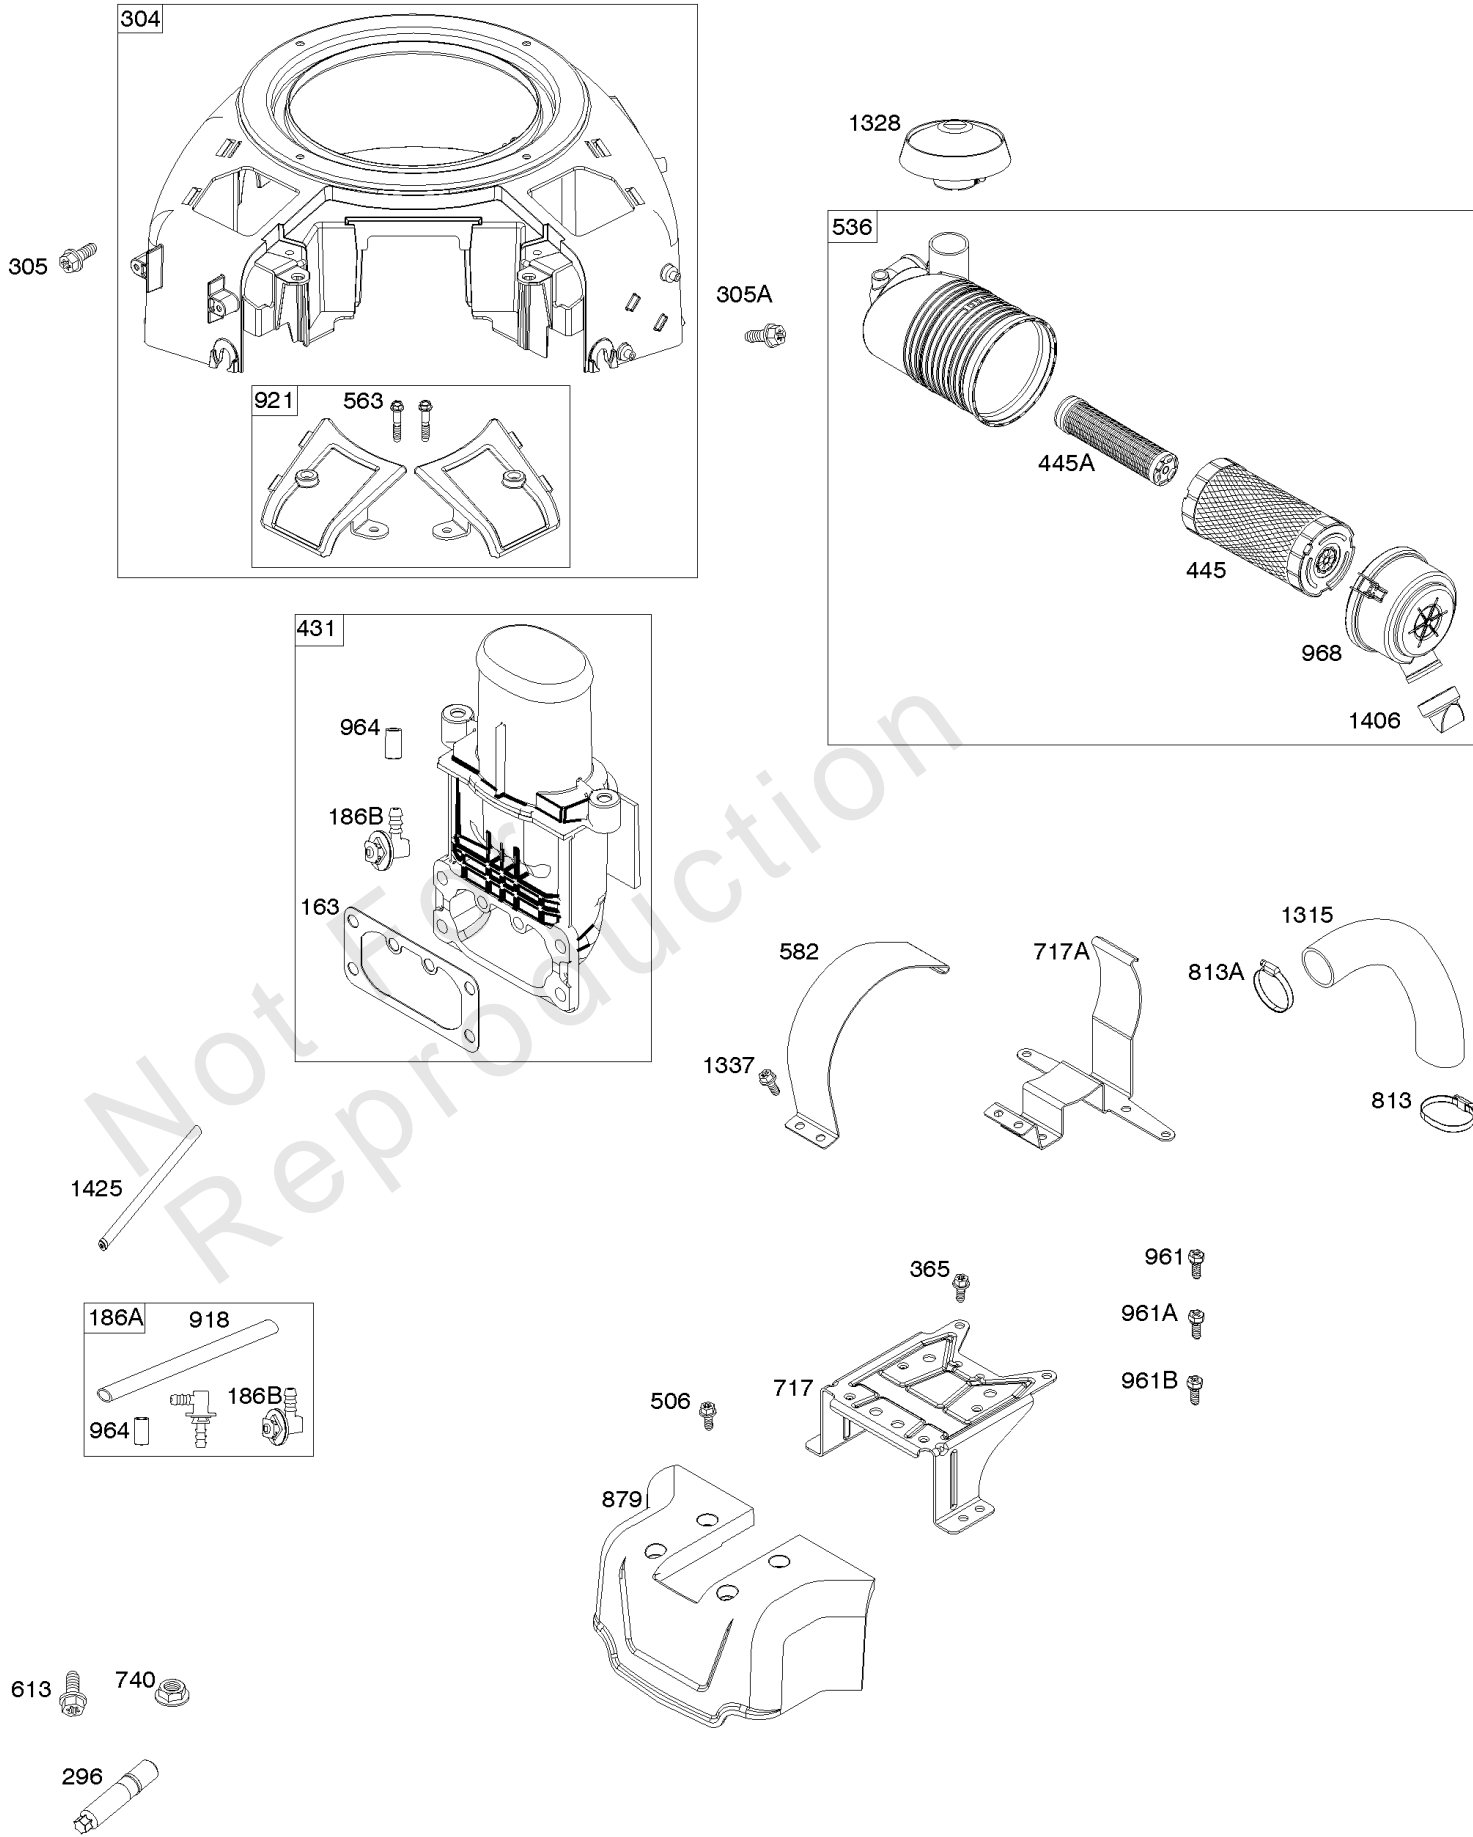

Model Components	Page
Blower Housing, Air Cleaner.....	4
Carburetor, Fuel Supply.....	6
Cylinder Head, Rocker Arm Cover, Intake Manifold.....	10
Cylinder, Crankshaft, Camshaft, Air Guides.....	12
Engine Sump, Oil Cooler, Dipstick/Tube Assembly.....	16
Engine/Valve Gasket Set, Carburetor Overhaul Kit.....	20
Flywheel, Controls, Wire Harness, Alternator, Starter.....	22
Replacement Engine - US & Canada.....	26

Not For
Reproduction