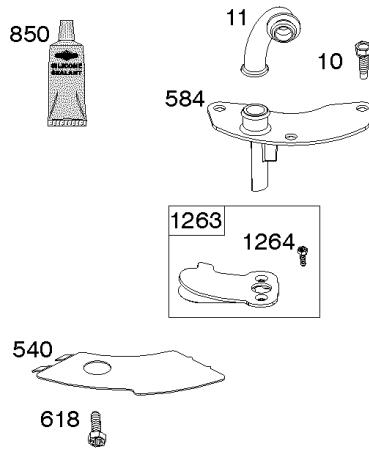

Carburetor, Fuel Supply

REF NO	PART NO	QTY	DESCRIPTION
987	808183		SEAL, Choke/Throttle Shaft
1124	690988		SEAL, O-Ring -(Fuel Transfer Tube)
1124A	841653		SEAL, O-Ring -(Fuel Transfer Tube)
1126	690991		SCREW -(Fuel Transfer Tube)
1127	695407		SCREW -(Float Bowl) (Float Bowl to Carburetor Body)
1128	690990		SCREW -(Carburetor Nozzle)
1169	690990		SCREW -(Carburetor Cover Plate)

Not For Reproduction

Cylinder Head, Rocker Arm Cover, Intake Manifold

Mfg. No: 49R977-0004-G1

Cylinder Head, Rocker Arm Cover, Intake Manifold

REF NO	PART NO	QTY	DESCRIPTION
5	593653		HEAD, Cylinder -(Cylinder 1)
5A	593654		HEAD, Cylinder -(Cylinder 2)
7	593485		GASKET, Cylinder Head
13	592244		SCREW -(Cylinder Head)
33	593632		VALVE, Exhaust
34	793556		VALVE, Intake
35	694865		SPRING, Valve -(Intake)
36	694865		SPRING, Valve -(Exhaust)
42	499586		KEEPER, Valve
45	690977		TAPPET, Valve
50	593655		MANIFOLD, Intake
51	690949		GASKET, Intake
51A	594427		GASKET, Intake
53	690951		STUD -(Carburetor)
54	699816		SCREW -(Intake Manifold)
122	593425		SPACER, Carburetor
163	691001		GASKET, Air Cleaner
192	690083		ADJUSTER, Rocker Arm
213	691021		BRACKET, Choke Control
337	792015		PLUG, Spark
383	19576S		WRENCH, Spark Plug
635	692076		BOOT, Spark Plug
654	690958		NUT -(Carburetor)
798	697890		SCREW -(Rocker Arm)
868	690968		SEAL, Valve
883	690970		GASKET, Exhaust
914	593637		SCREW -(Rocker Cover)
918A	593641		HOSE, Vacuum -(2.9" Long)
929	691003		SCREW -(Choke Control Bracket)
961	691108		SCREW -(Air Cleaner Bracket)
964	799159		CAP, Connector
1022	690971		GASKET, Rocker Cover
1023	593639		COVER, Rocker -(Cylinder #1)
1023A	593659		COVER, Rocker -(Cylinder 2)
1026	690981		ROD, Push -(Steel)
1026A	690982		ROD, Push -(Aluminum)
1029	690972		ARM, Rocker
1029A	807323		ARM, Rocker
1100	791959		PIVOT, Rocker Arm