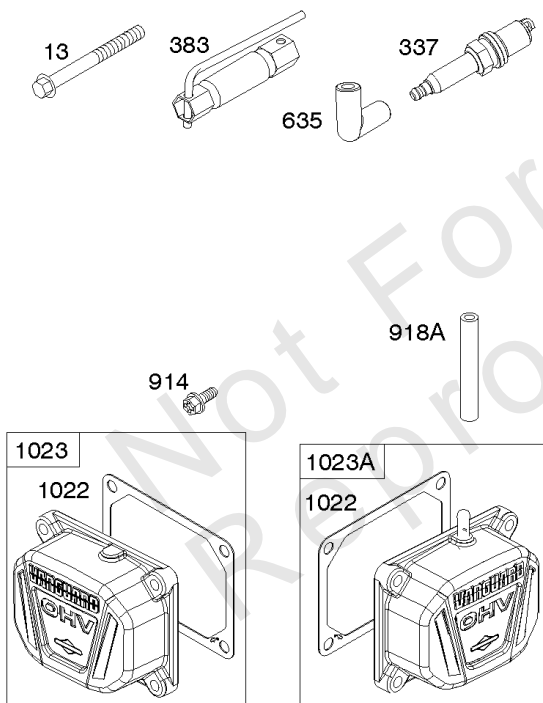

Cylinder Head, Rocker Arm Cover, Intake Manifold

Mfg. No: 49R977-0004-G1

Cylinder Head, Rocker Arm Cover, Intake Manifold

REF NO	PART NO	QTY	DESCRIPTION
5	593653		HEAD, Cylinder -(Cylinder 1)
5A	593654		HEAD, Cylinder -(Cylinder 2)
7	593485		GASKET, Cylinder Head
13	592244		SCREW -(Cylinder Head)
33	593632		VALVE, Exhaust
34	793556		VALVE, Intake
35	694865		SPRING, Valve -(Intake)
36	694865		SPRING, Valve -(Exhaust)
42	499586		KEEPER, Valve
45	690977		TAPPET, Valve
50	593655		MANIFOLD, Intake
51	690949		GASKET, Intake
51A	594427		GASKET, Intake
53	690951		STUD -(Carburetor)
54	699816		SCREW -(Intake Manifold)
122	593425		SPACER, Carburetor
163	691001		GASKET, Air Cleaner
192	690083		ADJUSTER, Rocker Arm
213	691021		BRACKET, Choke Control
337	792015		PLUG, Spark
383	19576S		WRENCH, Spark Plug
635	692076		BOOT, Spark Plug
654	690958		NUT -(Carburetor)
798	697890		SCREW -(Rocker Arm)
868	690968		SEAL, Valve
883	690970		GASKET, Exhaust
914	593637		SCREW -(Rocker Cover)
918A	593641		HOSE, Vacuum -(2.9" Long)
929	691003		SCREW -(Choke Control Bracket)
961	691108		SCREW -(Air Cleaner Bracket)
964	799159		CAP, Connector
1022	690971		GASKET, Rocker Cover
1023	593639		COVER, Rocker -(Cylinder #1)
1023A	593659		COVER, Rocker -(Cylinder 2)
1026	690981		ROD, Push -(Steel)
1026A	690982		ROD, Push -(Aluminum)
1029	690972		ARM, Rocker
1029A	807323		ARM, Rocker
1100	791959		PIVOT, Rocker Arm