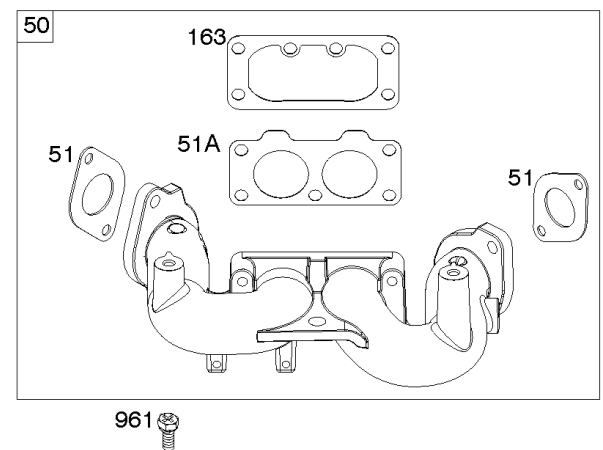

Cylinder Head, Rocker Arm Cover, Intake Manifold

Mfg. No: 49R977-0004-G1

Cylinder Head, Rocker Arm Cover, Intake Manifold

REF NO	PART NO	QTY	DESCRIPTION
5	593653		HEAD, Cylinder -(Cylinder 1)
5A	593654		HEAD, Cylinder -(Cylinder 2)
7	593485		GASKET, Cylinder Head
13	592244		SCREW -(Cylinder Head)
33	593632		VALVE, Exhaust
34	793556		VALVE, Intake
35	694865		SPRING, Valve -(Intake)
36	694865		SPRING, Valve -(Exhaust)
42	499586		KEEPER, Valve
45	690977		TAPPET, Valve
50	593655		MANIFOLD, Intake
51	690949		GASKET, Intake
51A	594427		GASKET, Intake
53	690951		STUD -(Carburetor)
54	699816		SCREW -(Intake Manifold)
122	593425		SPACER, Carburetor
163	691001		GASKET, Air Cleaner
192	690083		ADJUSTER, Rocker Arm
213	691021		BRACKET, Choke Control
337	792015		PLUG, Spark
383	19576S		WRENCH, Spark Plug
635	692076		BOOT, Spark Plug
654	690958		NUT -(Carburetor)
798	697890		SCREW -(Rocker Arm)
868	690968		SEAL, Valve
883	690970		GASKET, Exhaust
914	593637		SCREW -(Rocker Cover)
918A	593641		HOSE, Vacuum -(2.9" Long)
929	691003		SCREW -(Choke Control Bracket)
961	691108		SCREW -(Air Cleaner Bracket)
964	799159		CAP, Connector
1022	690971		GASKET, Rocker Cover
1023	593639		COVER, Rocker -(Cylinder #1)
1023A	593659		COVER, Rocker -(Cylinder 2)
1026	690981		ROD, Push -(Steel)
1026A	690982		ROD, Push -(Aluminum)
1029	690972		ARM, Rocker
1029A	807323		ARM, Rocker
1100	791959		PIVOT, Rocker Arm