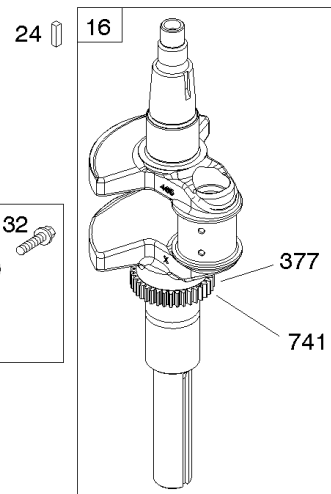

1319 WARNING LABEL

WARNING
Read and follow Operating Instructions before starting engine. Operation is hazardous. Operate engine in well-ventilated area. Do not use engine in enclosed area. Engine will not start. Do not touch moving parts. Do not touch hot parts.

REQUIRED when replacing parts with warning labels affixed.

1319A WARNING LABEL

REQUIRED when replacing parts with warning labels affixed.

1036 EMISSIONS LABEL