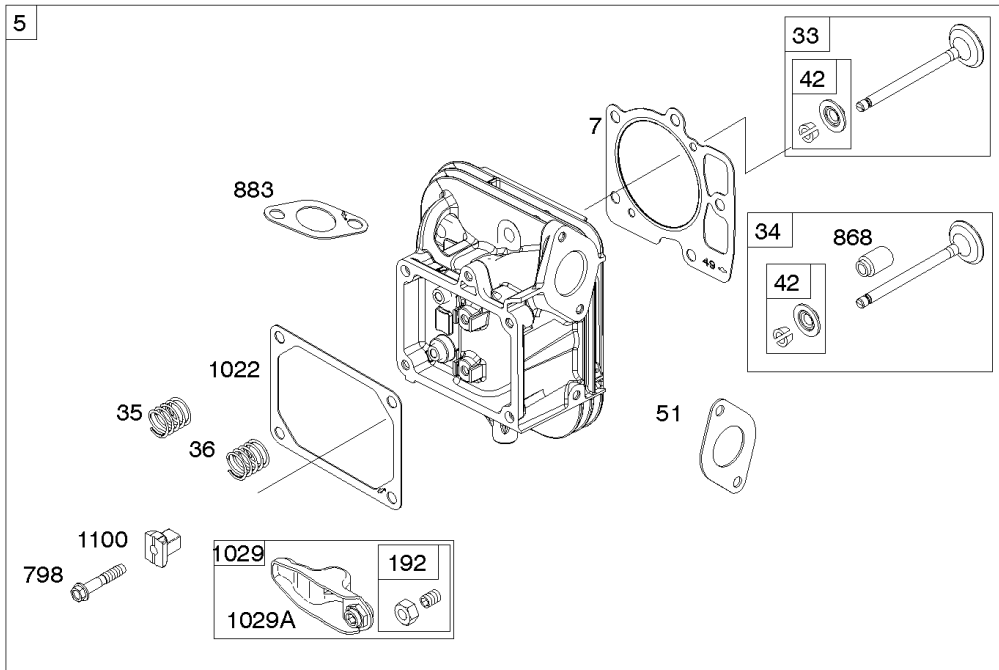

Cylinder Head, Rocker Arm Cover, Intake Manifold

Mfg. No: 49R977-0004-G1

Cylinder Head, Rocker Arm Cover, Intake Manifold

REF NO	PART NO	QTY	DESCRIPTION
5	593653		HEAD, Cylinder -(Cylinder 1)
5A	593654		HEAD, Cylinder -(Cylinder 2)
7	593485		GASKET, Cylinder Head
13	592244		SCREW -(Cylinder Head)
33	593632		VALVE, Exhaust
34	793556		VALVE, Intake
35	694865		SPRING, Valve -(Intake)
36	694865		SPRING, Valve -(Exhaust)
42	499586		KEEPER, Valve
45	690977		TAPPET, Valve
50	593655		MANIFOLD, Intake
51	690949		GASKET, Intake
51A	594427		GASKET, Intake
53	690951		STUD -(Carburetor)
54	699816		SCREW -(Intake Manifold)
122	593425		SPACER, Carburetor
163	691001		GASKET, Air Cleaner
192	690083		ADJUSTER, Rocker Arm
213	691021		BRACKET, Choke Control
337	792015		PLUG, Spark
383	19576S		WRENCH, Spark Plug
635	692076		BOOT, Spark Plug
654	690958		NUT -(Carburetor)
798	697890		SCREW -(Rocker Arm)
868	690968		SEAL, Valve
883	690970		GASKET, Exhaust
914	593637		SCREW -(Rocker Cover)
918A	593641		HOSE, Vacuum -(2.9" Long)
929	691003		SCREW -(Choke Control Bracket)
961	691108		SCREW -(Air Cleaner Bracket)
964	799159		CAP, Connector
1022	690971		GASKET, Rocker Cover
1023	593639		COVER, Rocker -(Cylinder #1)
1023A	593659		COVER, Rocker -(Cylinder 2)
1026	690981		ROD, Push -(Steel)
1026A	690982		ROD, Push -(Aluminum)
1029	690972		ARM, Rocker
1029A	807323		ARM, Rocker
1100	791959		PIVOT, Rocker Arm