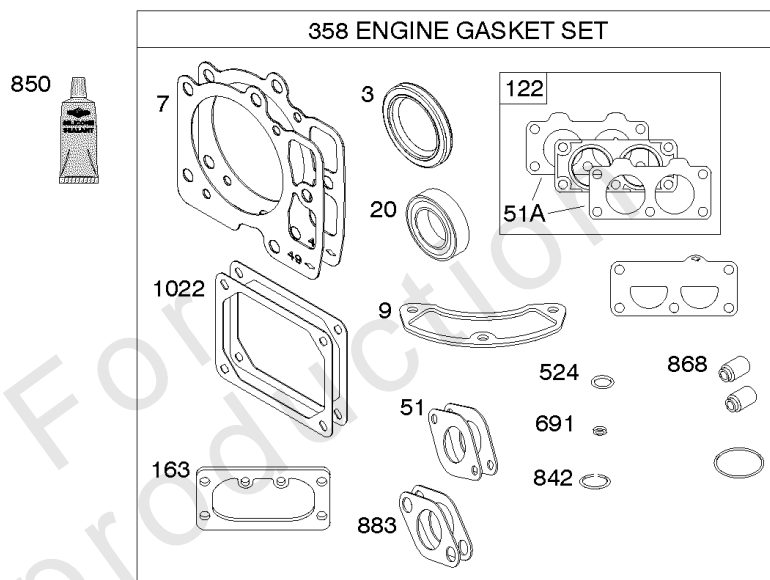

Engine Sump, Oil Cooler, Dipstick/Tube Assembly

Mfg. No: 49R977-0004-G1

Engine Sump, Oil Cooler, Dipstick/Tube Assembly

REF NO	PART NO	QTY	DESCRIPTION
4	593652		SUMP, Engine
15	690946		PLUG, Oil Drain
20	593644		SEAL, Oil -(PTO Side)
22	694966		SCREW -(Crankcase Cover/Sump)
186	796532		CONNECTOR, Hose -(Oil Drain Hose)
219	793338		GEAR, Governor
220	799772		WASHER -(Governor Gear)
221	841026		CUP, Governor
239	792028		SWITCH, Oil Pressure
287	697820		SCREW -(Dipstick Tube)
295	594271		ADAPTER, Remote Oil Filter
305A	593634		SCREW -(Blower Housing) (Oil Drain Retainer)
400	796862		COOLER, Oil
404	690442		WASHER -(Governor Crank)
448	593631		BRACKET, Oil Cooler
512	593635		HOSE, Oil Drain
517	593633		RETAINER, Oil Drain
523	594528		DIPSTICK
524	691032		SEAL, O-Ring
525	691037		TUBE, Dipstick
552	796638		BUSHING, Governor Crank
552A	690553		BUSHING, Governor Crank
601A	841597		CLAMP, Hose -(Oil Cooler Hose)
615	698290		RETAINER, Governor Shaft
616	691045		CRANK, Governor
691	790574		SEAL, Governor Shaft
742	690328		RETAINER, E Ring
750	796208		SCREW -(Oil Pump Cover)
829	799104		HOSE, Oil Cooler -(Oil Cooler Hose)
842	691031		SEAL, O-Ring -(Dipstick Tube)
847	594609		SCREW, Dipstick tube
850	100106		SEALANT, Liquid
943	796222		SEAL, O-Ring -(Oil Pump Cover)
965	796221		COVER, Oil Pump
1017	796214		SCREEN, Oil Pump
1024	796220		PUMP, Oil
1027	696854		FILTER, Oil
1028	796864		ADAPTER, Oil Filter
1366	799131		DIVERTER, Oil Cooler
1373	695629		SCREW -(Oil Cooler Bracket)
1373A	799105		SCREW -(Oil Cooler Bracket)

Engine Sump, Oil Cooler, Dipstick/Tube Assembly

Mfg. No: 49R977-0004-G1

Engine Sump, Oil Cooler, Dipstick/Tube Assembly

REF NO	PART NO	QTY	DESCRIPTION
1374	796863		SEAL, O-Ring -(Oil Cooler Diverter)

Not For Reproduction