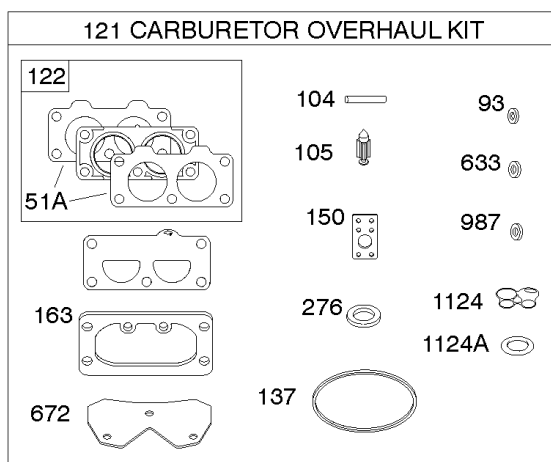

Engine Sump, Oil Cooler, Dipstick/Tube Assembly

Mfg. No: 49R977-0004-G1

Engine Sump, Oil Cooler, Dipstick/Tube Assembly

REF NO	PART NO	QTY	DESCRIPTION
1374	796863		SEAL, O-Ring -(Oil Cooler Diverter)

Not For Reproduction