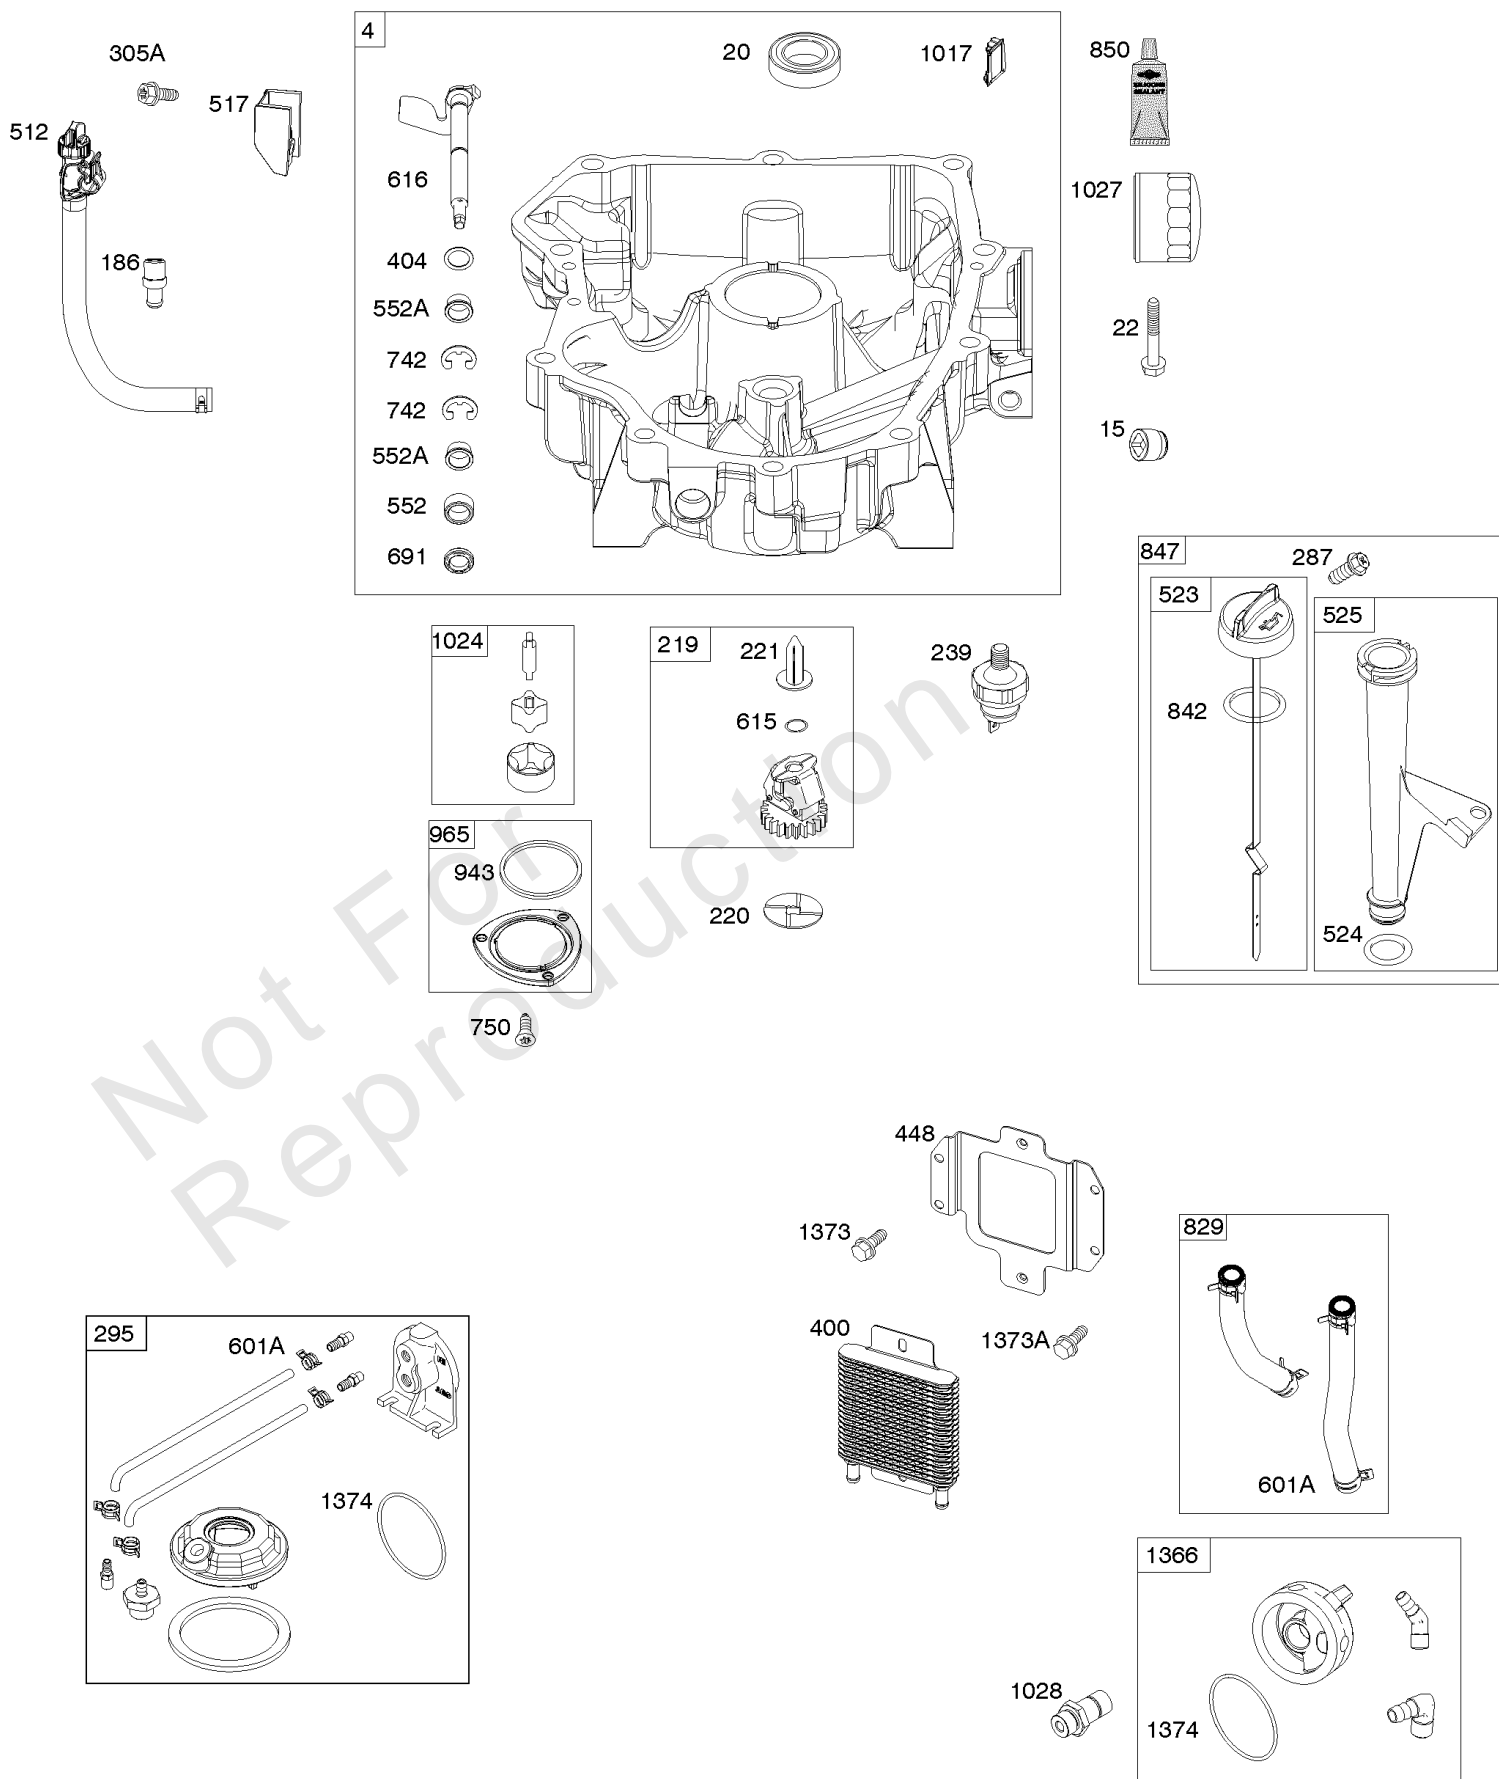

Engine Sump, Oil Cooler, Dipstick/Tube Assembly

REF NO	PART NO	QTY	DESCRIPTION
4	593652		SUMP, Engine
15	690946		PLUG, Oil Drain
20	593644		SEAL, Oil -(PTO Side)
22	694966		SCREW -(Crankcase Cover/Sump)
186	796532		CONNECTOR, Hose -(Oil Drain Hose)
219	793338		GEAR, Governor
220	799772		WASHER -(Governor Gear)
221	841026		CUP, Governor
239	792028		SWITCH, Oil Pressure
287	697820		SCREW -(Dipstick Tube)
295	594271		ADAPTER, Remote Oil Filter
305A	593634		SCREW -(Blower Housing) (Oil Drain Retainer)
400	796862		COOLER, Oil
404	690442		WASHER -(Governor Crank)
448	593631		BRACKET, Oil Cooler
512	593635		HOSE, Oil Drain
517	593633		RETAINER, Oil Drain
523	594528		DIPSTICK
524	691032		SEAL, O-Ring
525	691037		TUBE, Dipstick
552	796638		BUSHING, Governor Crank
552A	690553		BUSHING, Governor Crank
601A	841597		CLAMP, Hose -(Oil Cooler Hose)
615	698290		RETAINER, Governor Shaft
616	691045		CRANK, Governor
691	790574		SEAL, Governor Shaft
742	690328		RETAINER, E Ring
750	796208		SCREW -(Oil Pump Cover)
829	799104		HOSE, Oil Cooler -(Oil Cooler Hose)
842	691031		SEAL, O-Ring -(Dipstick Tube)
847	594609		SCREW, Dipstick tube
850	100106		SEALANT, Liquid
943	796222		SEAL, O-Ring -(Oil Pump Cover)
965	796221		COVER, Oil Pump
1017	796214		SCREEN, Oil Pump
1024	796220		PUMP, Oil
1027	696854		FILTER, Oil
1028	796864		ADAPTER, Oil Filter
1366	799131		DIVERTER, Oil Cooler
1373	695629		SCREW -(Oil Cooler Bracket)
1373A	799105		SCREW -(Oil Cooler Bracket)

Engine Sump, Oil Cooler, Dipstick/Tube Assembly

Mfg. No: 49R977-0004-G1