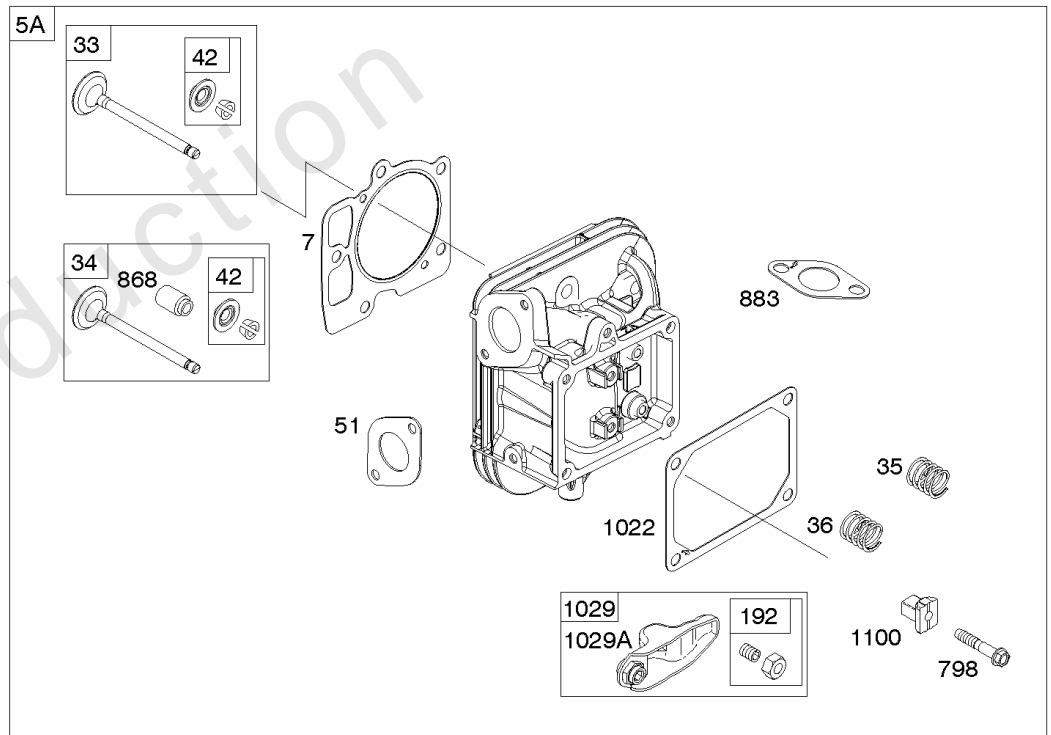

Cylinder Head, Rocker Arm Cover, Intake Manifold

Mfg. No: 49R977-0004-G1

Cylinder Head, Rocker Arm Cover, Intake Manifold

REF NO	PART NO	QTY	DESCRIPTION
5	593653		HEAD, Cylinder -(Cylinder 1)
5A	593654		HEAD, Cylinder -(Cylinder 2)
7	593485		GASKET, Cylinder Head
13	592244		SCREW -(Cylinder Head)
33	593632		VALVE, Exhaust
34	793556		VALVE, Intake
35	694865		SPRING, Valve -(Intake)
36	694865		SPRING, Valve -(Exhaust)
42	499586		KEEPER, Valve
45	690977		TAPPET, Valve
50	593655		MANIFOLD, Intake
51	690949		GASKET, Intake
51A	594427		GASKET, Intake
53	690951		STUD -(Carburetor)
54	699816		SCREW -(Intake Manifold)
122	593425		SPACER, Carburetor
163	691001		GASKET, Air Cleaner
192	690083		ADJUSTER, Rocker Arm
213	691021		BRACKET, Choke Control
337	792015		PLUG, Spark
383	19576S		WRENCH, Spark Plug
635	692076		BOOT, Spark Plug
654	690958		NUT -(Carburetor)
798	697890		SCREW -(Rocker Arm)
868	690968		SEAL, Valve
883	690970		GASKET, Exhaust
914	593637		SCREW -(Rocker Cover)
918A	593641		HOSE, Vacuum -(2.9" Long)
929	691003		SCREW -(Choke Control Bracket)
961	691108		SCREW -(Air Cleaner Bracket)
964	799159		CAP, Connector
1022	690971		GASKET, Rocker Cover
1023	593639		COVER, Rocker -(Cylinder #1)
1023A	593659		COVER, Rocker -(Cylinder 2)
1026	690981		ROD, Push -(Steel)
1026A	690982		ROD, Push -(Aluminum)
1029	690972		ARM, Rocker
1029A	807323		ARM, Rocker
1100	791959		PIVOT, Rocker Arm