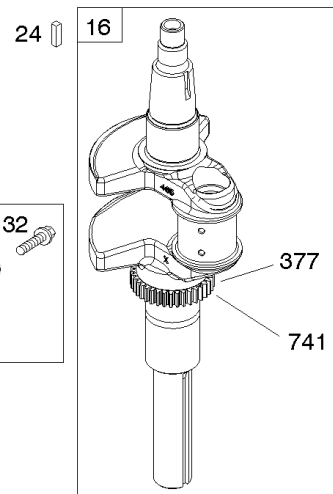

1319 WARNING LABEL

WARNING
Read and follow Operating Instructions before starting engine.
Operation is hazardous. Operate engine in well-ventilated area.
Engine will not start. Inspect, repair, or replace as needed.
Make sure temperature and pressure are correct.
Do not touch hot parts.

REQUIRED when replacing parts with warning labels affixed.

1319A WARNING LABEL

REQUIRED when replacing parts with warning labels affixed.

1036 EMISSIONS LABEL