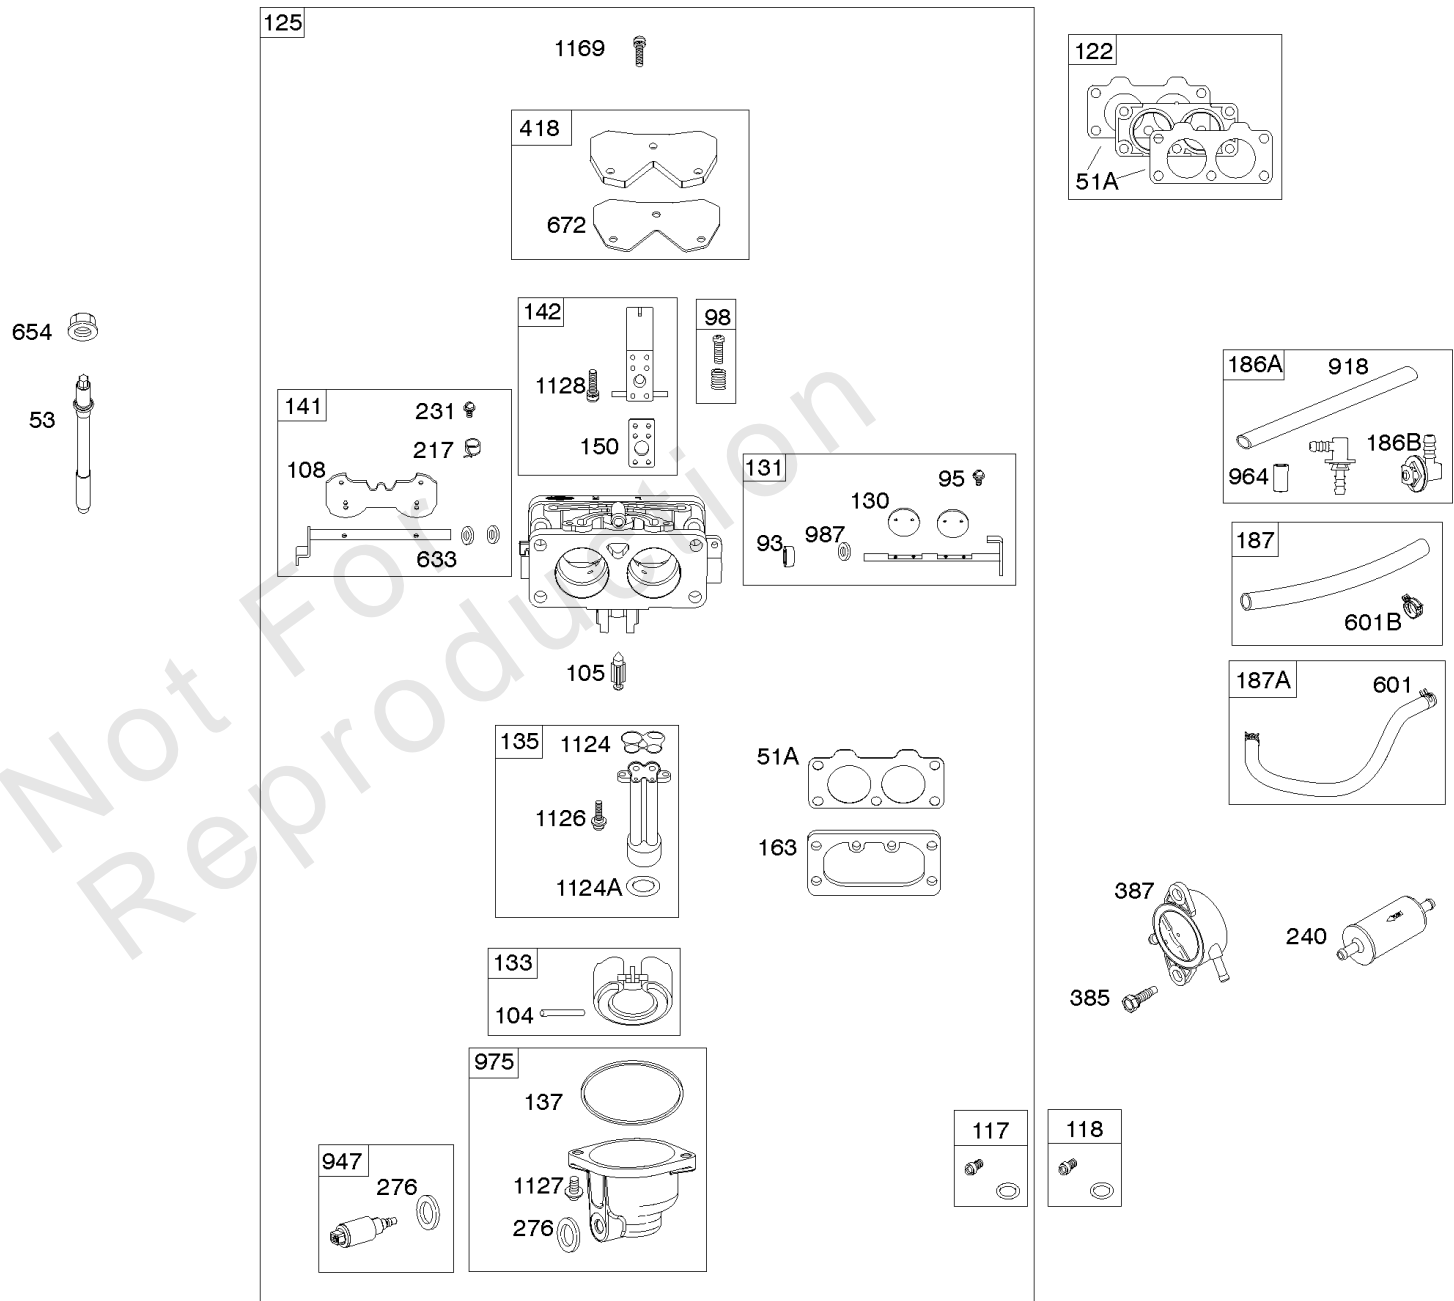

Carburetor, Fuel Supply

REF NO	PART NO	QTY	DESCRIPTION
51A	594427		GASKET, Intake
53	690951		STUD -(Carburetor)
93	845864		BUSHING, Throttle Shaft
95	690718		SCREW -(Throttle Valve)
98	699721		KIT, Idle Speed
104	694918		PIN, Float Hinge
105	797410		VALVE, Float Needle
108	699723		VALVE, Choke
117	842082		JET, Main -(Standard) (Left and Right Jet)
118	842081		JET, Main -(High Altitude) (Left and Right Jet)
122	593425		SPACER, Carburetor
125	593484		CARBURETOR
130	796875		VALVE, Throttle
131	796872		KIT, Throttle Shaft
133	699724		FLOAT, Carburetor
135	699729		TUBE, Fuel Transfer
137	690994		GASKET, Float Bowl
141	799112		KIT, Choke Shaft
142	796871		NOZZLE, Carburetor
150	841649		GASKET, Nozzle
163	691001		GASKET, Air Cleaner
186A	799158		CONNECTOR, Hose -(EVAP)
186B	845141		CONNECTOR, Hose -(EVAP)
187	791766		LINE, Fuel -(15 Inches Long)(Cut to Required Length)
187A	593127		LINE, Fuel -(Formed Hose)
217	799771		SPRING, Choke Return
231	690718		SCREW -(Choke Valve)
240	695666		FILTER, Fuel
276	695410		WASHER, Sealing
385	797409		SCREW -(Fuel Pump) (Fuel Pump Mounted To Blower Housing)
387	808656		PUMP, Fuel
418	795912		PLATE, Carburetor Cover
601	691038		CLAMP, Hose -(Black)
601B	791850		CLAMP, Hose -(Green)
633	690722		SEAL, Choke/Throttle Shaft
654	690958		NUT -(Carburetor)
672	690234		GASKET, Carburetor Plate
918	799160		HOSE, Vacuum -(Length 9.4 Inches)
947	798779		SOLENOID, Fuel
964	799159		CAP, Connector
975	799114		BOWL, Float

Carburetor, Fuel Supply

REF NO	PART NO	QTY	DESCRIPTION
987	808183		SEAL, Choke/Throttle Shaft
1124	690988		SEAL, O-Ring -(Fuel Transfer Tube)
1124A	841653		SEAL, O-Ring -(Fuel Transfer Tube)
1126	690991		SCREW -(Fuel Transfer Tube)
1127	695407		SCREW -(Float Bowl) (Float Bowl to Carburetor Body)
1128	690990		SCREW -(Carburetor Nozzle)
1169	690990		SCREW -(Carburetor Cover Plate)