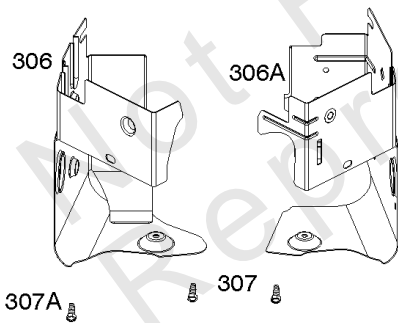

1319 WARNING LABEL

WARNING
Read and follow Operating Instructions before starting engine. Operation is hazardous. Operate engine in well-ventilated area. Do not use engine in enclosed area. Engine will not start. Do not touch moving parts. Do not touch hot parts.

REQUIRED when replacing parts with warning labels affixed.

1319A WARNING LABEL

REQUIRED when replacing parts with warning labels affixed.

1036 EMISSIONS LABEL