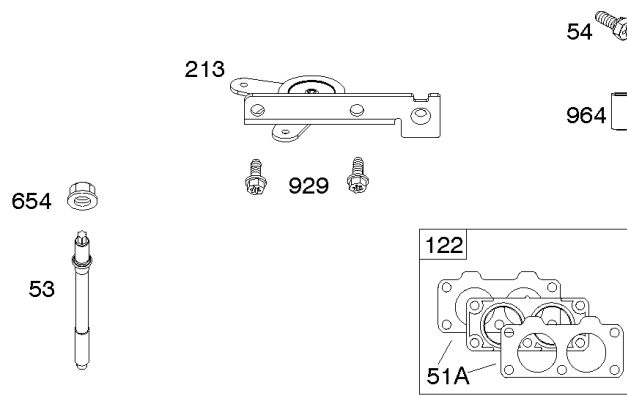

Cylinder Head, Rocker Arm Cover, Intake Manifold

Mfg. No: 49R977-0004-G1

Cylinder Head, Rocker Arm Cover, Intake Manifold

REF NO	PART NO	QTY	DESCRIPTION
5	593653		HEAD, Cylinder -(Cylinder 1)
5A	593654		HEAD, Cylinder -(Cylinder 2)
7	593485		GASKET, Cylinder Head
13	592244		SCREW -(Cylinder Head)
33	593632		VALVE, Exhaust
34	793556		VALVE, Intake
35	694865		SPRING, Valve -(Intake)
36	694865		SPRING, Valve -(Exhaust)
42	499586		KEEPER, Valve
45	690977		TAPPET, Valve
50	593655		MANIFOLD, Intake
51	690949		GASKET, Intake
51A	594427		GASKET, Intake
53	690951		STUD -(Carburetor)
54	699816		SCREW -(Intake Manifold)
122	593425		SPACER, Carburetor
163	691001		GASKET, Air Cleaner
192	690083		ADJUSTER, Rocker Arm
213	691021		BRACKET, Choke Control
337	792015		PLUG, Spark
383	19576S		WRENCH, Spark Plug
635	692076		BOOT, Spark Plug
654	690958		NUT -(Carburetor)
798	697890		SCREW -(Rocker Arm)
868	690968		SEAL, Valve
883	690970		GASKET, Exhaust
914	593637		SCREW -(Rocker Cover)
918A	593641		HOSE, Vacuum -(2.9" Long)
929	691003		SCREW -(Choke Control Bracket)
961	691108		SCREW -(Air Cleaner Bracket)
964	799159		CAP, Connector
1022	690971		GASKET, Rocker Cover
1023	593639		COVER, Rocker -(Cylinder #1)
1023A	593659		COVER, Rocker -(Cylinder 2)
1026	690981		ROD, Push -(Steel)
1026A	690982		ROD, Push -(Aluminum)
1029	690972		ARM, Rocker
1029A	807323		ARM, Rocker
1100	791959		PIVOT, Rocker Arm