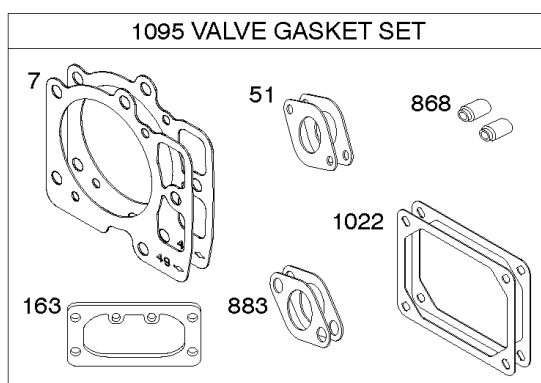

Engine Sump, Oil Cooler, Dipstick/Tube Assembly

Mfg. No: 49R977-0004-G1

Engine Sump, Oil Cooler, Dipstick/Tube Assembly

REF NO	PART NO	QTY	DESCRIPTION
1374	796863		SEAL, O-Ring -(Oil Cooler Diverter)

Not For Reproduction