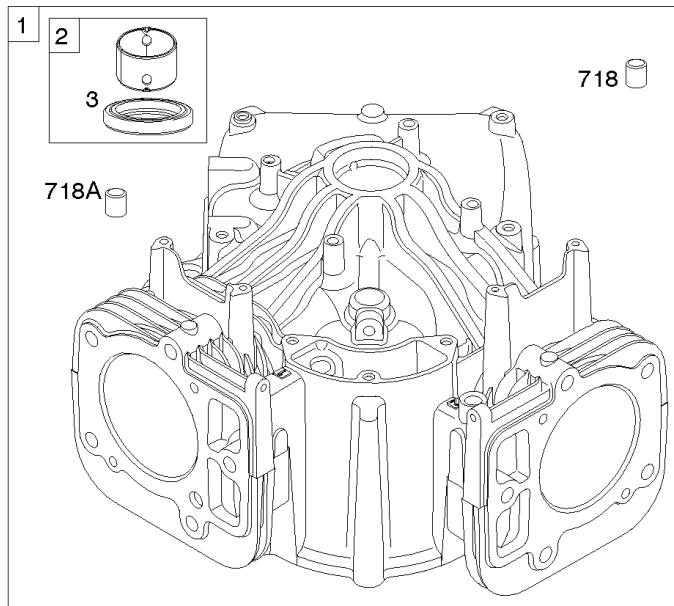

Carburetor, Fuel Supply

REF NO	PART NO	QTY	DESCRIPTION
987	808183		SEAL, Choke/Throttle Shaft
1124	690988		SEAL, O-Ring -(Fuel Transfer Tube)
1124A	841653		SEAL, O-Ring -(Fuel Transfer Tube)
1126	690991		SCREW -(Fuel Transfer Tube)
1127	695407		SCREW -(Float Bowl) (Float Bowl to Carburetor Body)
1128	690990		SCREW -(Carburetor Nozzle)
1169	690990		SCREW -(Carburetor Cover Plate)

Not For Reproduction

Cylinder Head, Rocker Arm Cover, Intake Manifold

Mfg. No: 49R977-0004-G1

Cylinder Head, Rocker Arm Cover, Intake Manifold

REF NO	PART NO	QTY	DESCRIPTION
5	593653		HEAD, Cylinder -(Cylinder 1)
5A	593654		HEAD, Cylinder -(Cylinder 2)
7	593485		GASKET, Cylinder Head
13	592244		SCREW -(Cylinder Head)
33	593632		VALVE, Exhaust
34	793556		VALVE, Intake
35	694865		SPRING, Valve -(Intake)
36	694865		SPRING, Valve -(Exhaust)
42	499586		KEEPER, Valve
45	690977		TAPPET, Valve
50	593655		MANIFOLD, Intake
51	690949		GASKET, Intake
51A	594427		GASKET, Intake
53	690951		STUD -(Carburetor)
54	699816		SCREW -(Intake Manifold)
122	593425		SPACER, Carburetor
163	691001		GASKET, Air Cleaner
192	690083		ADJUSTER, Rocker Arm
213	691021		BRACKET, Choke Control
337	792015		PLUG, Spark
383	19576S		WRENCH, Spark Plug
635	692076		BOOT, Spark Plug
654	690958		NUT -(Carburetor)
798	697890		SCREW -(Rocker Arm)
868	690968		SEAL, Valve
883	690970		GASKET, Exhaust
914	593637		SCREW -(Rocker Cover)
918A	593641		HOSE, Vacuum -(2.9" Long)
929	691003		SCREW -(Choke Control Bracket)
961	691108		SCREW -(Air Cleaner Bracket)
964	799159		CAP, Connector
1022	690971		GASKET, Rocker Cover
1023	593639		COVER, Rocker -(Cylinder #1)
1023A	593659		COVER, Rocker -(Cylinder 2)
1026	690981		ROD, Push -(Steel)
1026A	690982		ROD, Push -(Aluminum)
1029	690972		ARM, Rocker
1029A	807323		ARM, Rocker
1100	791959		PIVOT, Rocker Arm