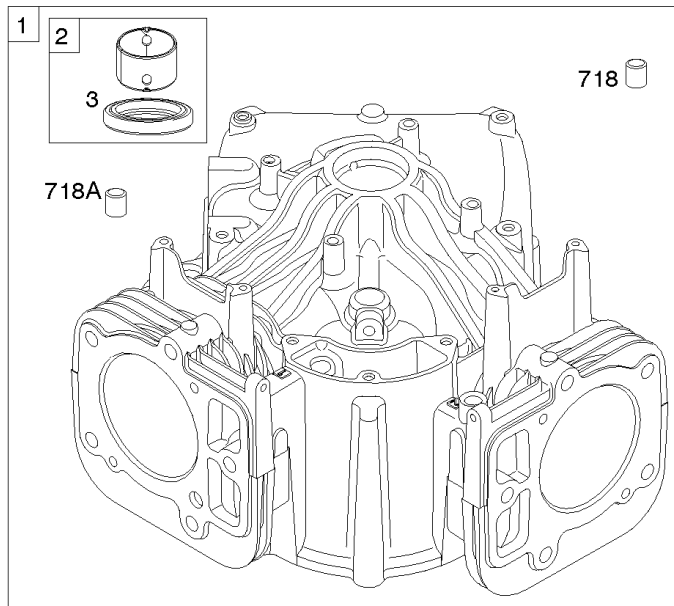

REQUIRED when replacing parts with warning labels affixed.

1319A WARNING LABEL

REQUIRED when replacing parts with warning labels affixed.

1036 EMISSIONS LABEL

Cylinder, Crankshaft, Camshaft, Air Guides

REF NO	PART NO	QTY	DESCRIPTION
1	593645		CYLINDER ASSEMBLY -Used Before Code Date 15071600
1	594938		CYLINDER ASSEMBLY -Used After Code Date 15071500
2	593660		KIT, Bushing/Seal -(Magneto Side)
3	593643		SEAL, Oil -(Magneto Side)
8	792185		BREATHER ASSEMBLY -Used Before Code Date 15112300
9	690937		GASKET, Breather -Used Before Code Date 15112300
10	691108		SCREW -(Breather Assembly)
11	594163		TUBE, Breather -Used After Code Date 15112200
11	792184		TUBE, Breather -Used Before Code Date 15112300
16	593609		CRANKSHAFT
24	796335		KEY, Flywheel
25	593646		PISTON ASSEMBLY -(Standard)
25	593648		PISTON ASSEMBLY -(.020 Oversize)
26	593647		SET, Ring -(Standard)
26	593649		SET, Ring -(.020 Oversize)
27	690975		LOCK, Piston Pin
28	593650		PIN, Piston
29	593651		ROD, Connecting
32	690976		SCREW -(Connecting Rod)
45	690977		TAPPET, Valve
46	593608		CAMSHAFT
212	695238		LINK, Throttle
227	798856		LEVER, Governor Control
250	690957		RETAINER, Breather -Used Before Code Date 15112300
252	794389		COLLECTOR, Oil -Used Before Code Date 15112300
306	796852		SHIELD, Cylinder -(Cylinder #1)
306A	591666		SHIELD, Cylinder -(Cylinder #2)
307	691003		SCREW -(Cylinder Shield)
307A	691108		SCREW -(Cylinder Shield)
377	690979		KEY, Woodruff
405	594937		SCREW -(Back Plate) -Used After Code Date 15071500
405	697820		SCREW -(Back Plate) -Used Before Code Date 15071600
447	691003		SCREW -(Air Guide Cover)