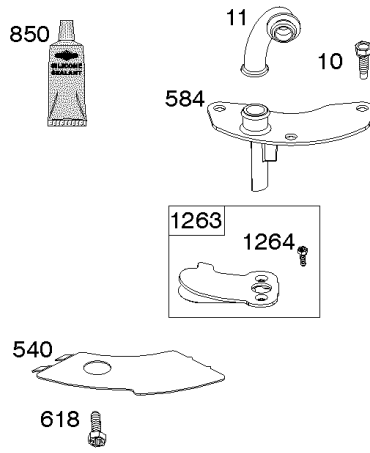

REQUIRED when replacing parts with warning labels affixed.

1319A WARNING LABEL

REQUIRED when replacing parts with warning labels affixed.

1036 EMISSIONS LABEL

Cylinder, Crankshaft, Camshaft, Air Guides

REF NO	PART NO	QTY	DESCRIPTION
1	593645		CYLINDER ASSEMBLY -Used Before Code Date 15071600
1	594938		CYLINDER ASSEMBLY -Used After Code Date 15071500
2	593660		KIT, Bushing/Seal -(Magneto Side)
3	593643		SEAL, Oil -(Magneto Side)
8	792185		BREATHER ASSEMBLY -Used Before Code Date 15112300
9	690937		GASKET, Breather -Used Before Code Date 15112300
10	691108		SCREW -(Breather Assembly)
11	594163		TUBE, Breather -Used After Code Date 15112200
11	792184		TUBE, Breather -Used Before Code Date 15112300
16	593609		CRANKSHAFT
24	796335		KEY, Flywheel
25	593646		PISTON ASSEMBLY -(Standard)
25	593648		PISTON ASSEMBLY -(.020 Oversize)
26	593647		SET, Ring -(Standard)
26	593649		SET, Ring -(.020 Oversize)
27	690975		LOCK, Piston Pin
28	593650		PIN, Piston
29	593651		ROD, Connecting
32	690976		SCREW -(Connecting Rod)
45	690977		TAPPET, Valve
46	593608		CAMSHAFT
212	695238		LINK, Throttle
227	798856		LEVER, Governor Control
250	690957		RETAINER, Breather -Used Before Code Date 15112300
252	794389		COLLECTOR, Oil -Used Before Code Date 15112300
306	796852		SHIELD, Cylinder -(Cylinder #1)
306A	591666		SHIELD, Cylinder -(Cylinder #2)
307	691003		SCREW -(Cylinder Shield)
307A	691108		SCREW -(Cylinder Shield)
377	690979		KEY, Woodruff
405	594937		SCREW -(Back Plate) -Used After Code Date 15071500
405	697820		SCREW -(Back Plate) -Used Before Code Date 15071600
447	691003		SCREW -(Air Guide Cover)