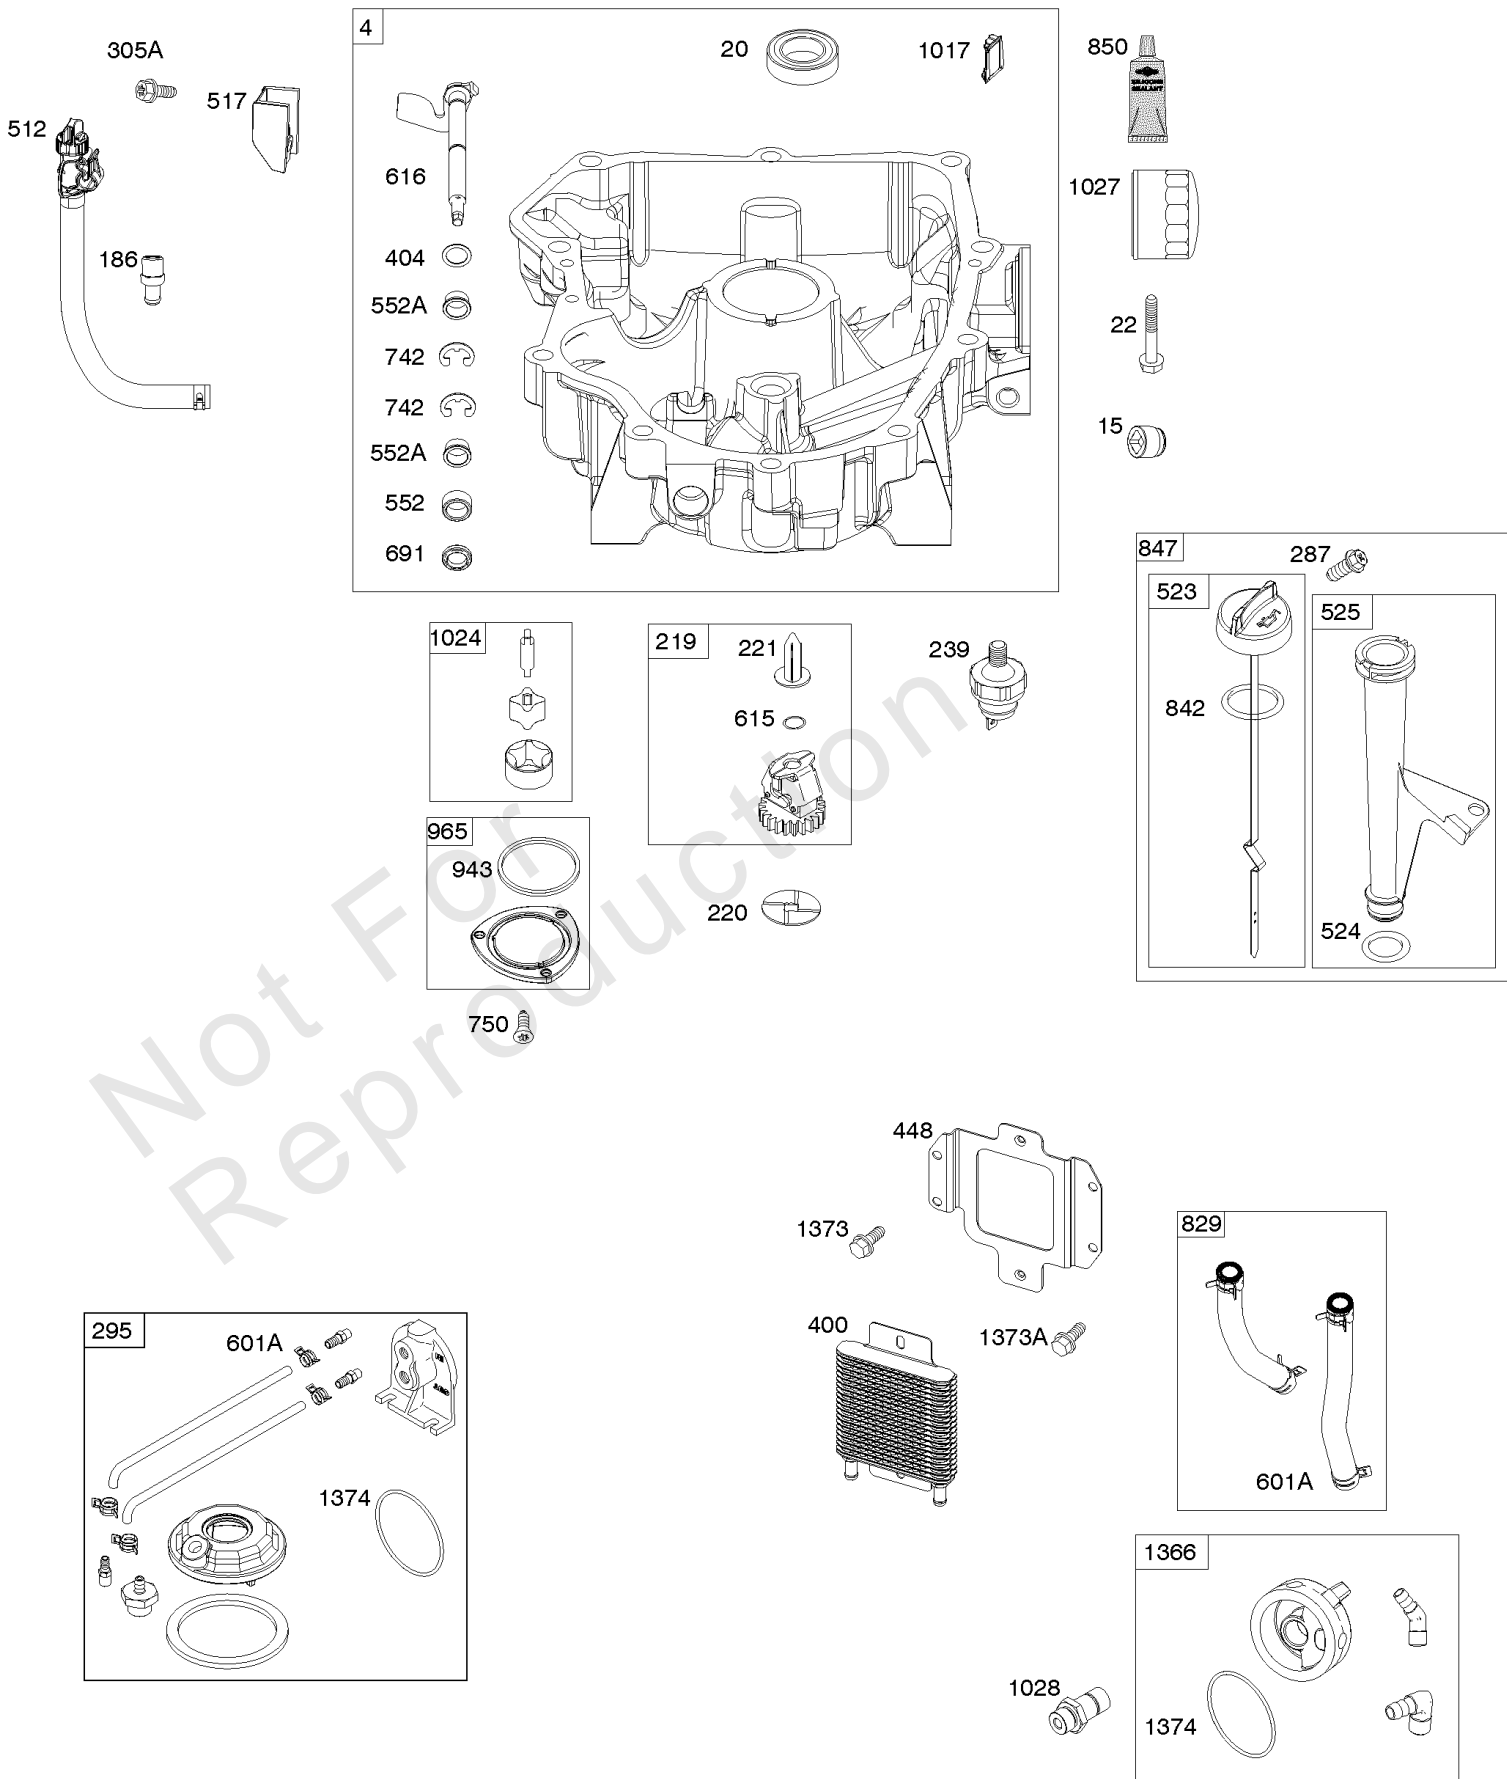

Engine Sump, Oil Cooler, Dipstick/Tube Assembly

Mfg. No: 49R977-0004-G1

Engine Sump, Oil Cooler, Dipstick/Tube Assembly

REF NO	PART NO	QTY	DESCRIPTION
4	593652		SUMP, Engine
15	690946		PLUG, Oil Drain
20	593644		SEAL, Oil -(PTO Side)
22	694966		SCREW -(Crankcase Cover/Sump)
186	796532		CONNECTOR, Hose -(Oil Drain Hose)
219	793338		GEAR, Governor
220	799772		WASHER -(Governor Gear)
221	841026		CUP, Governor
239	792028		SWITCH, Oil Pressure
287	697820		SCREW -(Dipstick Tube)
295	594271		ADAPTER, Remote Oil Filter
305A	593634		SCREW -(Blower Housing) (Oil Drain Retainer)
400	796862		COOLER, Oil
404	690442		WASHER -(Governor Crank)
448	593631		BRACKET, Oil Cooler
512	593635		HOSE, Oil Drain
517	593633		RETAINER, Oil Drain
523	594528		DIPSTICK
524	691032		SEAL, O-Ring
525	691037		TUBE, Dipstick
552	796638		BUSHING, Governor Crank
552A	690553		BUSHING, Governor Crank
601A	841597		CLAMP, Hose -(Oil Cooler Hose)
615	698290		RETAINER, Governor Shaft
616	691045		CRANK, Governor
691	790574		SEAL, Governor Shaft
742	690328		RETAINER, E Ring
750	796208		SCREW -(Oil Pump Cover)
829	799104		HOSE, Oil Cooler -(Oil Cooler Hose)
842	691031		SEAL, O-Ring -(Dipstick Tube)
847	594609		SCREW, Dipstick tube
850	100106		SEALANT, Liquid
943	796222		SEAL, O-Ring -(Oil Pump Cover)
965	796221		COVER, Oil Pump
1017	796214		SCREEN, Oil Pump
1024	796220		PUMP, Oil
1027	696854		FILTER, Oil
1028	796864		ADAPTER, Oil Filter
1366	799131		DIVERTER, Oil Cooler
1373	695629		SCREW -(Oil Cooler Bracket)
1373A	799105		SCREW -(Oil Cooler Bracket)