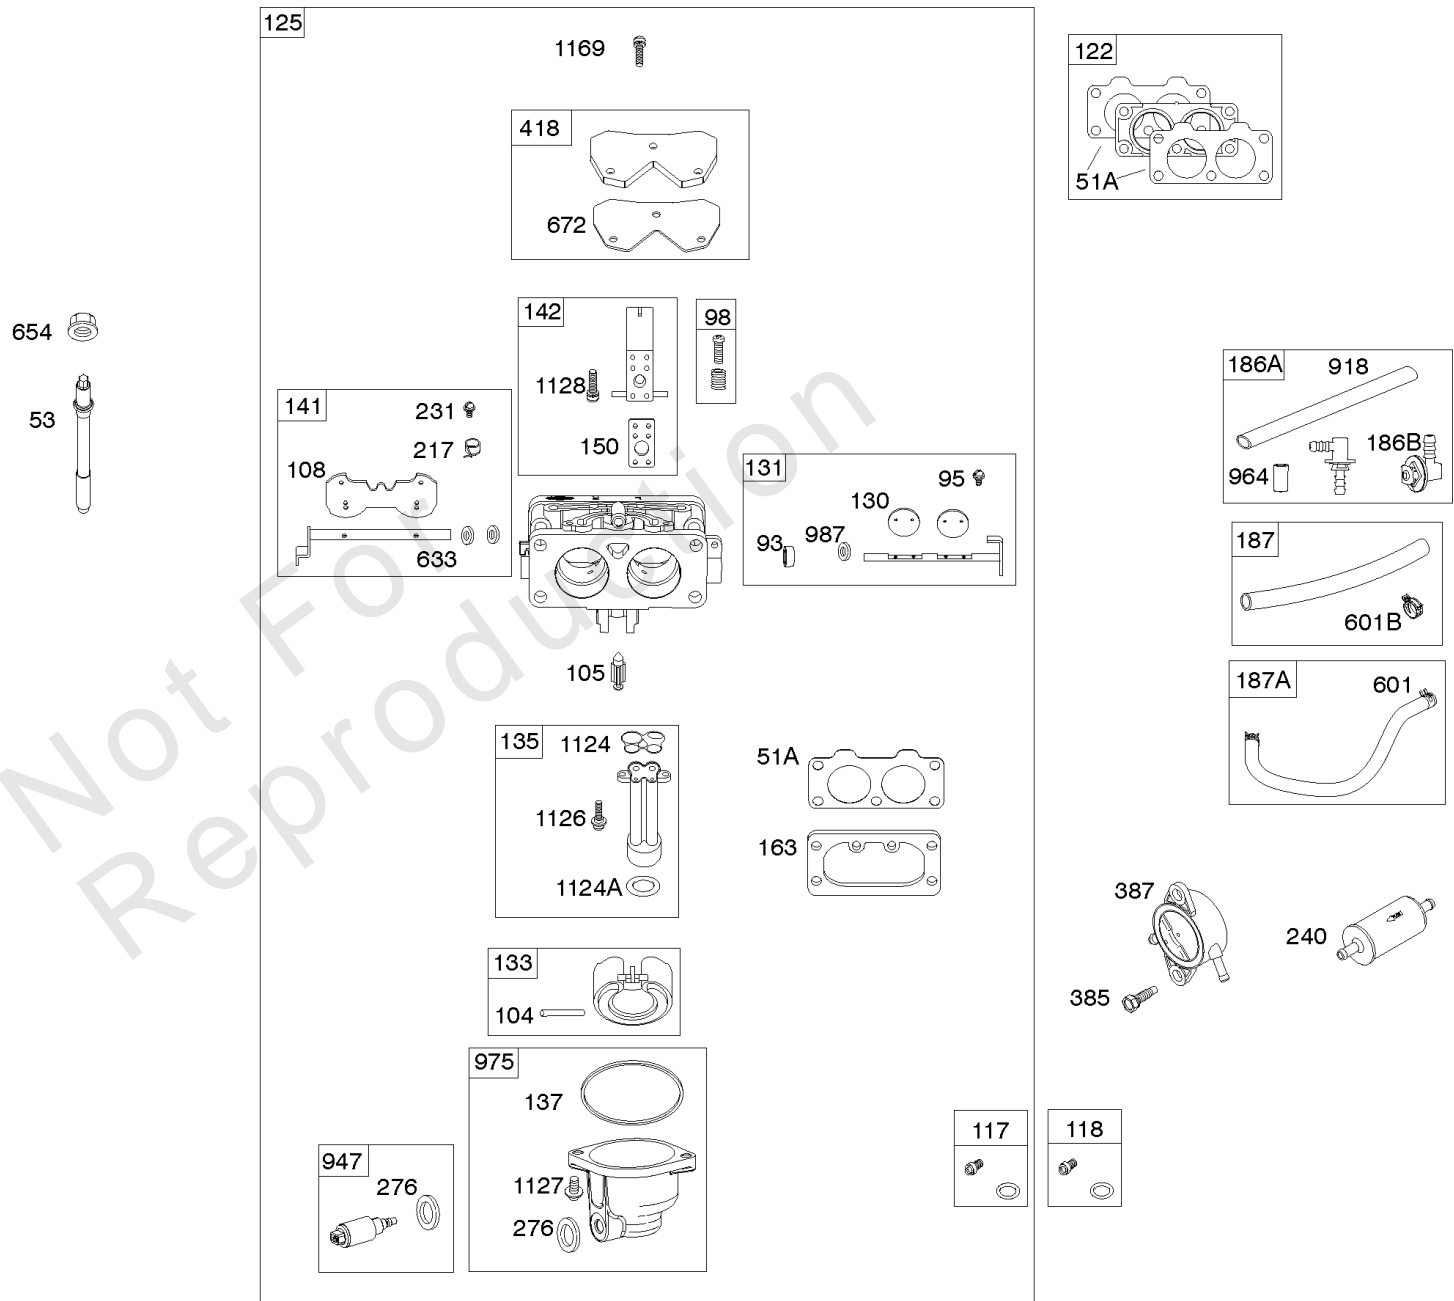

Parts Manual

Mfg. No: 49R977-0004-G1

Model Components	Page
Blower Housing, Air Cleaner.....	4
Carburetor, Fuel Supply.....	6
Cylinder Head, Rocker Arm Cover, Intake Manifold.....	10
Cylinder, Crankshaft, Camshaft, Air Guides.....	12
Engine Sump, Oil Cooler, Dipstick/Tube Assembly.....	16
Engine/Valve Gasket Set, Carburetor Overhaul Kit.....	20
Flywheel, Controls, Wire Harness, Alternator, Starter.....	22
Replacement Engine - US & Canada.....	26

Carburetor, Fuel Supply

REF NO	PART NO	QTY	DESCRIPTION
51A	594427		GASKET, Intake
53	690951		STUD -(Carburetor)
93	845864		BUSHING, Throttle Shaft
95	690718		SCREW -(Throttle Valve)
98	699721		KIT, Idle Speed
104	694918		PIN, Float Hinge
105	797410		VALVE, Float Needle
108	699723		VALVE, Choke
117	842082		JET, Main -(Standard) (Left and Right Jet)
118	842081		JET, Main -(High Altitude) (Left and Right Jet)
122	593425		SPACER, Carburetor
125	593484		CARBURETOR
130	796875		VALVE, Throttle
131	796872		KIT, Throttle Shaft
133	699724		FLOAT, Carburetor
135	699729		TUBE, Fuel Transfer
137	690994		GASKET, Float Bowl
141	799112		KIT, Choke Shaft
142	796871		NOZZLE, Carburetor
150	841649		GASKET, Nozzle
163	691001		GASKET, Air Cleaner
186A	799158		CONNECTOR, Hose -(EVAP)
186B	845141		CONNECTOR, Hose -(EVAP)
187	791766		LINE, Fuel -(15 Inches Long)(Cut to Required Length)
187A	593127		LINE, Fuel -(Formed Hose)
217	799771		SPRING, Choke Return
231	690718		SCREW -(Choke Valve)
240	695666		FILTER, Fuel
276	695410		WASHER, Sealing
385	797409		SCREW -(Fuel Pump) (Fuel Pump Mounted To Blower Housing)
387	808656		PUMP, Fuel
418	795912		PLATE, Carburetor Cover
601	691038		CLAMP, Hose -(Black)
601B	791850		CLAMP, Hose -(Green)
633	690722		SEAL, Choke/Throttle Shaft
654	690958		NUT -(Carburetor)
672	690234		GASKET, Carburetor Plate
918	799160		HOSE, Vacuum -(Length 9.4 Inches)
947	798779		SOLENOID, Fuel
964	799159		CAP, Connector
975	799114		BOWL, Float