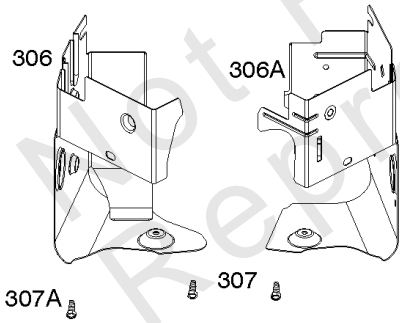

REQUIRED when replacing parts with warning labels affixed.

1319A WARNING LABEL

REQUIRED when replacing parts with warning labels affixed.

1036 EMISSIONS LABEL

Cylinder, Crankshaft, Camshaft, Air Guides

REF NO	PART NO	QTY	DESCRIPTION
505	691029		NUT -(Governor Control Lever)
540	594325		PLATE, Baffle -Used After Code Date 15112200
562	690311		BOLT -(Governor Control Lever)
573	594903		PLATE, Back -Used After Code Date 15071500
573	593607		PLATE, Back -Used Before Code Date 15071600
584	594164		COVER, Breather Passage -Used After Code Date 15112200
618	594326		SCREW -(Baffle Plate)
718	690959		PIN, Locating
718A	594988		PIN, Locating
741	690980		GEAR, Timing
850	100106		SEALANT, Liquid
865	591667		COVER, Air Guide -(Valley)
1036	-----		Label-Emissions -(Available From A Briggs & Stratton Authorized Dealer)
1263	594166		REED, Breather -Used After Code Date 15112200
1264	594165		SCREW -(Breather Reed)
1319	794467		LABEL, Warning
1319A	797669		LABEL, Warning