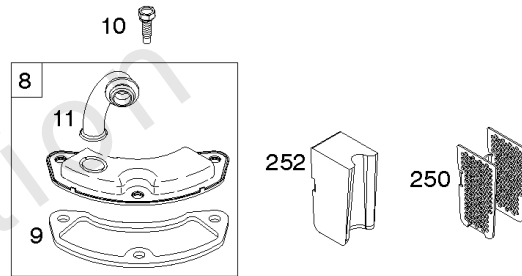

1319 WARNING LABEL

WARNING
Read and follow Operating Instructions before starting engine. Operation is hazardous. Operate engine in well-ventilated area. Do not use engine in enclosed area. Engine will not start. Do not touch moving parts. Do not touch hot parts.

REQUIRED when replacing parts with warning labels affixed.

1319A WARNING LABEL

REQUIRED when replacing parts with warning labels affixed.

1036 EMISSIONS LABEL