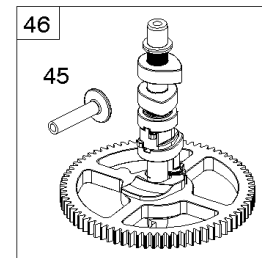

1319 WARNING LABEL

WARNING
Read and follow Operating Instructions before starting engine. Operation is hazardous. Operate engine in well-ventilated area. Do not use engine in enclosed area. Engine will not start. Do not touch moving parts. Do not touch hot parts.

REQUIRED when replacing parts with warning labels affixed.

1319A WARNING LABEL

REQUIRED when replacing parts with warning labels affixed.

1036 EMISSIONS LABEL