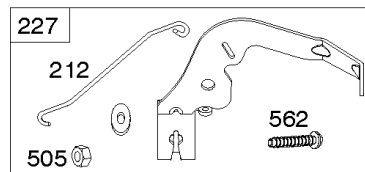

1319 WARNING LABEL

WARNING
Read and follow Operating Instructions before starting engine. Operation is hazardous. Operate engine in well-ventilated area. Do not use engine in enclosed area. Engine will not start. Do not touch moving parts. Do not touch hot parts.

REQUIRED when replacing parts with warning labels affixed.

1319A WARNING LABEL

REQUIRED when replacing parts with warning labels affixed.

1036 EMISSIONS LABEL