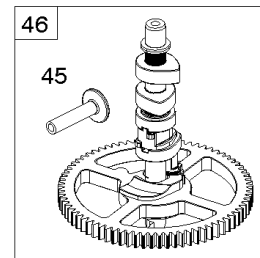

REQUIRED when replacing parts with warning labels affixed.

1319A WARNING LABEL

REQUIRED when replacing parts with warning labels affixed.

1036 EMISSIONS LABEL

Cylinder, Crankshaft, Camshaft, Air Guides

REF NO	PART NO	QTY	DESCRIPTION
505	691029		NUT -(Governor Control Lever)
540	594325		PLATE, Baffle -Used After Code Date 15112200
562	690311		BOLT -(Governor Control Lever)
573	594903		PLATE, Back -Used After Code Date 15071500
573	593607		PLATE, Back -Used Before Code Date 15071600
584	594164		COVER, Breather Passage -Used After Code Date 15112200
618	594326		SCREW -(Baffle Plate)
718	690959		PIN, Locating
718A	594988		PIN, Locating
741	690980		GEAR, Timing
850	100106		SEALANT, Liquid
865	591667		COVER, Air Guide -(Valley)
1036	-----		Label-Emissions -(Available From A Briggs & Stratton Authorized Dealer)
1263	594166		REED, Breather -Used After Code Date 15112200
1264	594165		SCREW -(Breather Reed)
1319	794467		LABEL, Warning
1319A	797669		LABEL, Warning