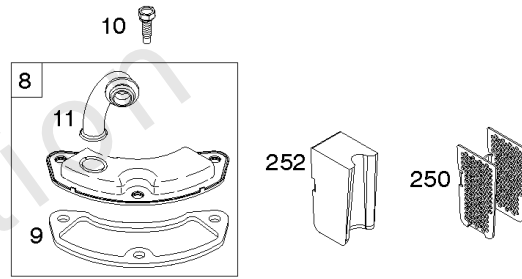

REQUIRED when replacing parts with warning labels affixed.

1319A WARNING LABEL

REQUIRED when replacing parts with warning labels affixed.

1036 EMISSIONS LABEL

Cylinder, Crankshaft, Camshaft, Air Guides

REF NO	PART NO	QTY	DESCRIPTION
505	691029		NUT -(Governor Control Lever)
540	594325		PLATE, Baffle -Used After Code Date 15112200
562	690311		BOLT -(Governor Control Lever)
573	594903		PLATE, Back -Used After Code Date 15071500
573	593607		PLATE, Back -Used Before Code Date 15071600
584	594164		COVER, Breather Passage -Used After Code Date 15112200
618	594326		SCREW -(Baffle Plate)
718	690959		PIN, Locating
718A	594988		PIN, Locating
741	690980		GEAR, Timing
850	100106		SEALANT, Liquid
865	591667		COVER, Air Guide -(Valley)
1036	-----		Label-Emissions -(Available From A Briggs & Stratton Authorized Dealer)
1263	594166		REED, Breather -Used After Code Date 15112200
1264	594165		SCREW -(Breather Reed)
1319	794467		LABEL, Warning
1319A	797669		LABEL, Warning