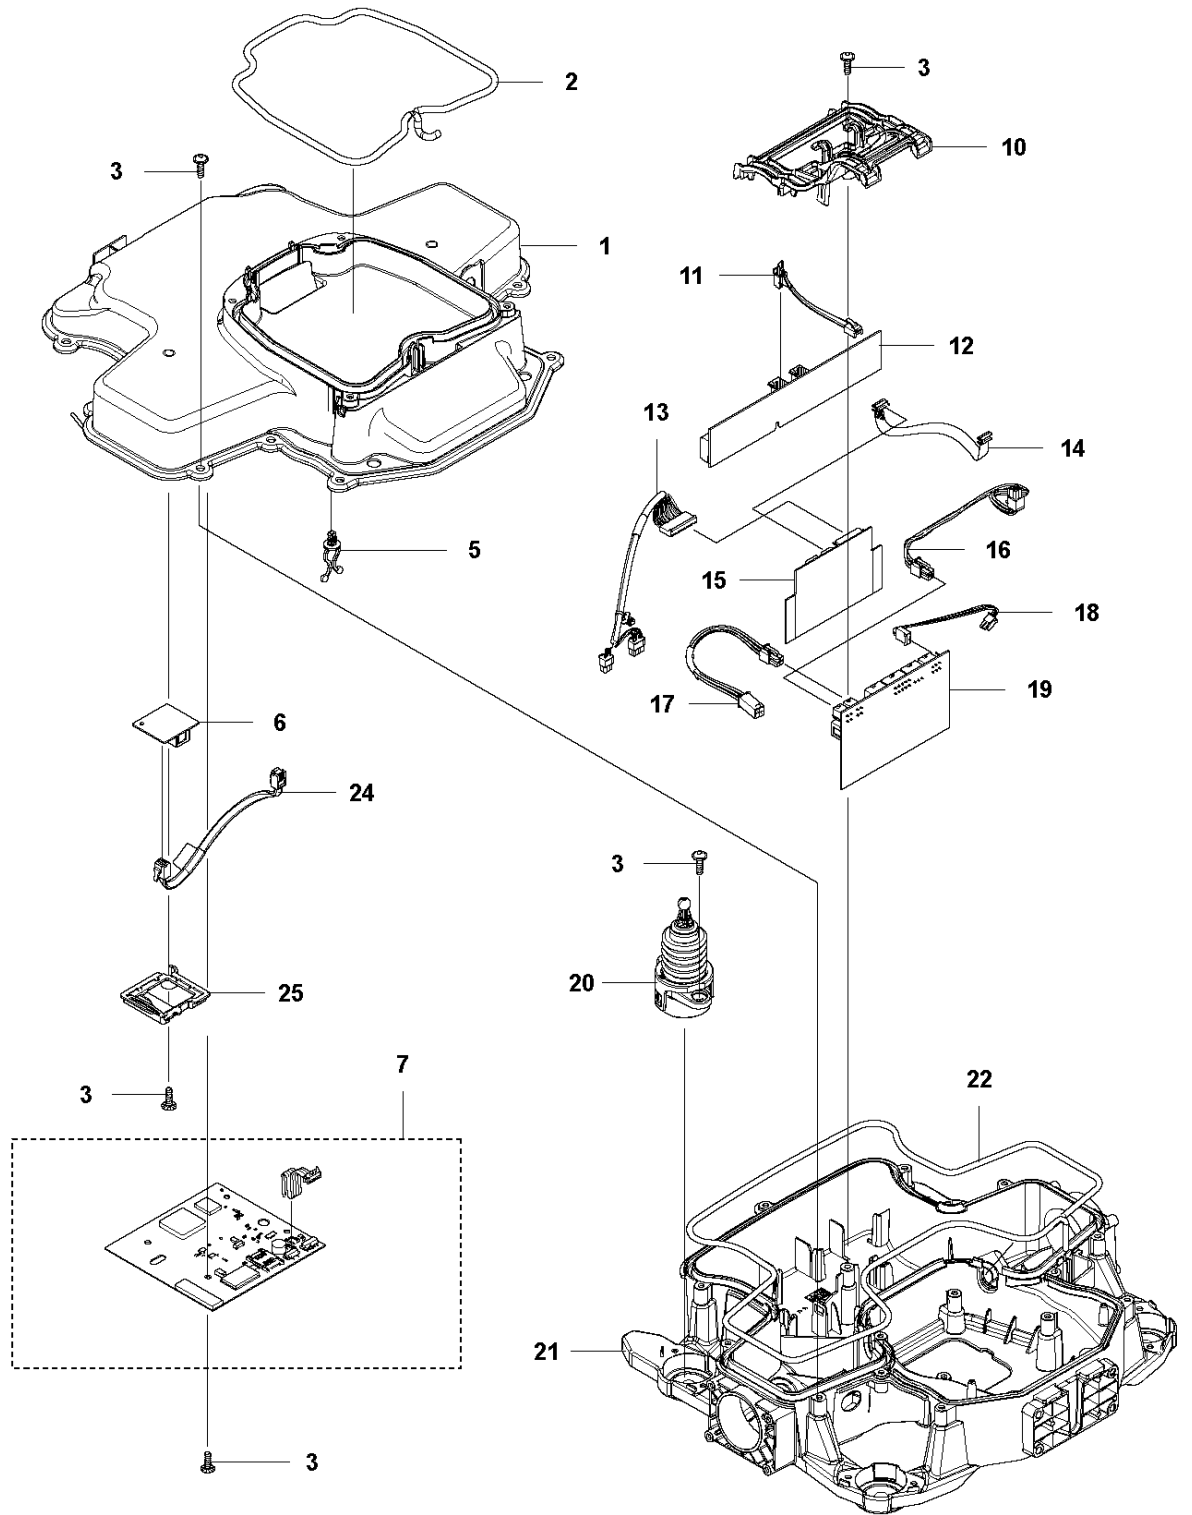

## COVER

AUTOMOWER 435X AWD, 2020-

Ref	Part No	Description	Remark	QTY KIT
1	596 30 00-01	BODY KIT	Top Cover Grey	1
1	596 30 00-02	BODY KIT	Top Cover White	1
1	596 30 00-03	BODY KIT	Top Cover Orange	1
2	593 30 96-01	WIRING ASSY	LED light	1
3	588 59 67-04	WIRING ASSY	US Sensor	1
4	597 16 18-01	BODY ASSY	Front	1
5	587 42 35-02	DECAL	Husqvarna Crown	1
7	593 77 84-01	CLIP	Body connection	1
8	574 45 01-01	SCREW ITPANT		10
9	591 49 46-01	HOLDER	Wheel Brush	1
10	580 52 68-01	CAP	Snaploc	1
11	591 46 74-01	BUMPER	Front	1
12	591 46 75-01	BUMPER	Front tail	1
13	586 35 97-01	LABEL	Warning	1
16	597 16 19-01	BODY ASSY	Rear	1
17	591 49 46-01	HOLDER	Wheel Brusch	1
19	580 52 68-01	CAP	Snaploc	1
21	597 16 56-01	CHARGING PLATE KIT		1
22	591 46 78-01	BUMPER	Rear Head	1
23	591 46 79-01	BUMPER	Rear Tail	1

**B** AUTOMOWER 435X AWD  
CHASSIS FRONT

## CHASSIS

AUTOMOWER 435X AWD, 2020-

Ref	Part No	Description	Remark	QTY KIT
1	592 74 34-01	CHASSIS	Upper front	1
2	574 87 47-14	SEALING STRIP	Chassis Upper Front	1
3	575 54 33-14	SCREW		4
5	580 68 29-01	HOLDER	Twist lock	11
6	591 12 55-01	PRINTED CIRCUIT ASSY	Magnetic Sensor	1
7	586 66 23-06	GPS MODULE	Automower Connect	1
10	592 74 37-01	HOLDER	PCB front	1
11	589 35 08-03	WIRING ASSY	Modular Jack	1
12	591 12 57-02	PRINTED CIRCUIT ASSY	Loop Receiver Board	1
13	580 61 44-02	WIRING ASSY	Ultra Sonic Extension	1
14	579 70 86-02	WIRING ASSY	AUX	1
15	578 28 57-01	PRINTED CIRCUIT ASSY	Ultra Sonic Board	1
16	591 20 31-01	WIRING ASSY	HMI cable 4P	1
17	591 20 33-01	WIRING ASSY	Main Cable Adapter 4P	1
18	588 81 84-03	WIRING ASSY	Led Light Extension	1
19	591 12 56-01	PRINTED CIRCUIT ASSY	Motor Controler Board	1
20	592 73 63-01	JOYSTICK	Assy	4
21	592 74 36-01	CHASSIS	Lower front	1
22	574 87 47-12	SEALING STRIP	Chassis Lower Front	1
24	589 35 08-03	WIRING ASSY	Modular Jack	1
25	591 49 43-01	HOLDER	Magnetic Sensor Board	1

**C** AUTOMOWER 435X AWD  
CHASSIS REAR