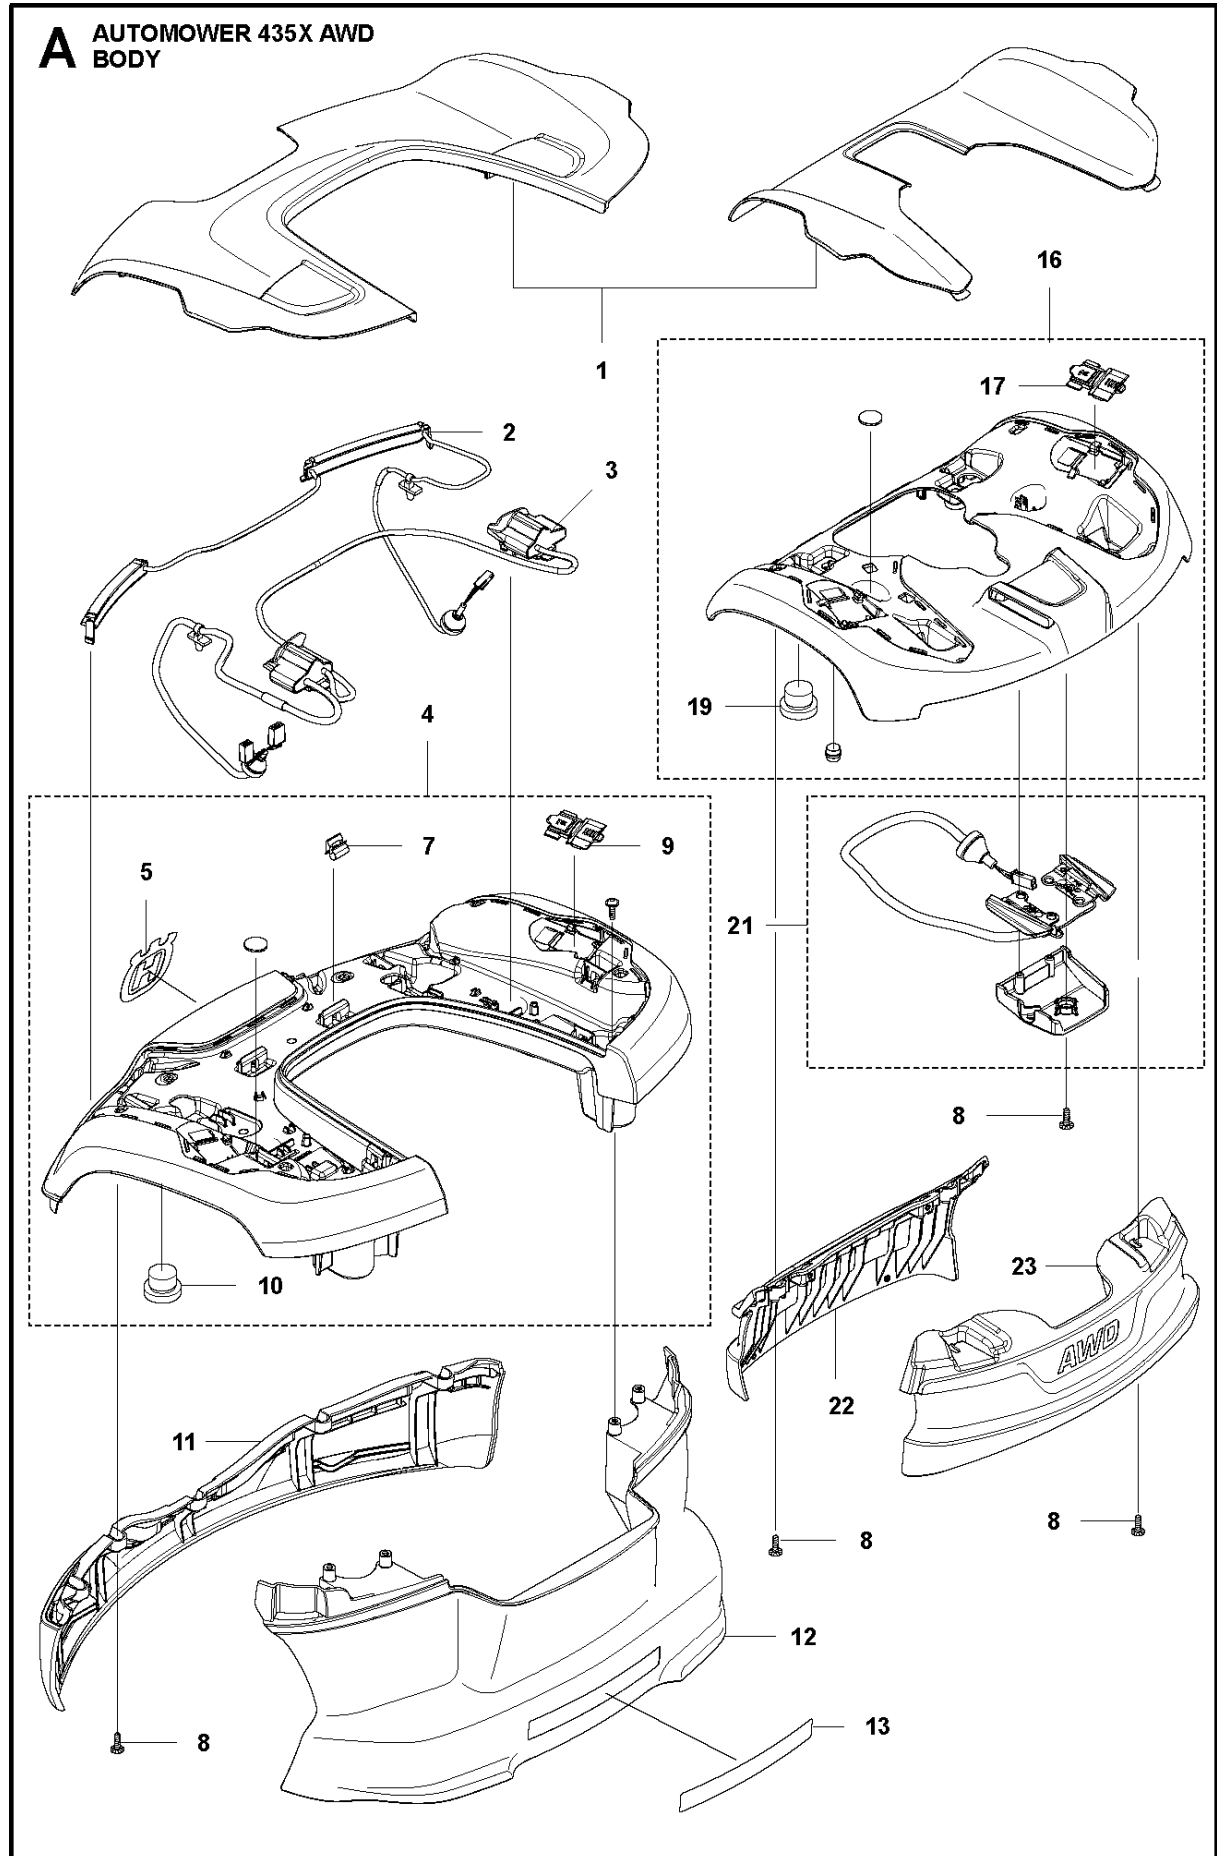

# SPARE PARTS LIST

ROBOTIC LAWN MOWERS

AUTOMOWER 435X AWD, 2020-

## COVER

AUTOMOWER 435X AWD, 2020-

Ref	Part No	Description	Remark	QTY KIT
1	596 30 00-01	BODY KIT	Top Cover Grey	1
1	596 30 00-02	BODY KIT	Top Cover White	1
1	596 30 00-03	BODY KIT	Top Cover Orange	1
2	593 30 96-01	WIRING ASSY	LED light	1
3	588 59 67-04	WIRING ASSY	US Sensor	1
4	597 16 18-01	BODY ASSY	Front	1
5	587 42 35-02	DECAL	Husqvarna Crown	1
7	593 77 84-01	CLIP	Body connection	1
8	574 45 01-01	SCREW ITPANT		10
9	591 49 46-01	HOLDER	Wheel Brush	1
10	580 52 68-01	CAP	Snaploc	1
11	591 46 74-01	BUMPER	Front	1
12	591 46 75-01	BUMPER	Front tail	1
13	586 35 97-01	LABEL	Warning	1
16	597 16 19-01	BODY ASSY	Rear	1
17	591 49 46-01	HOLDER	Wheel Brusch	1
19	580 52 68-01	CAP	Snaploc	1
21	597 16 56-01	CHARGING PLATE KIT		1
22	591 46 78-01	BUMPER	Rear Head	1
23	591 46 79-01	BUMPER	Rear Tail	1

**B** AUTOMOWER 435X AWD  
CHASSIS FRONT

**C** AUTOMOWER 435X AWD  
CHASSIS REAR