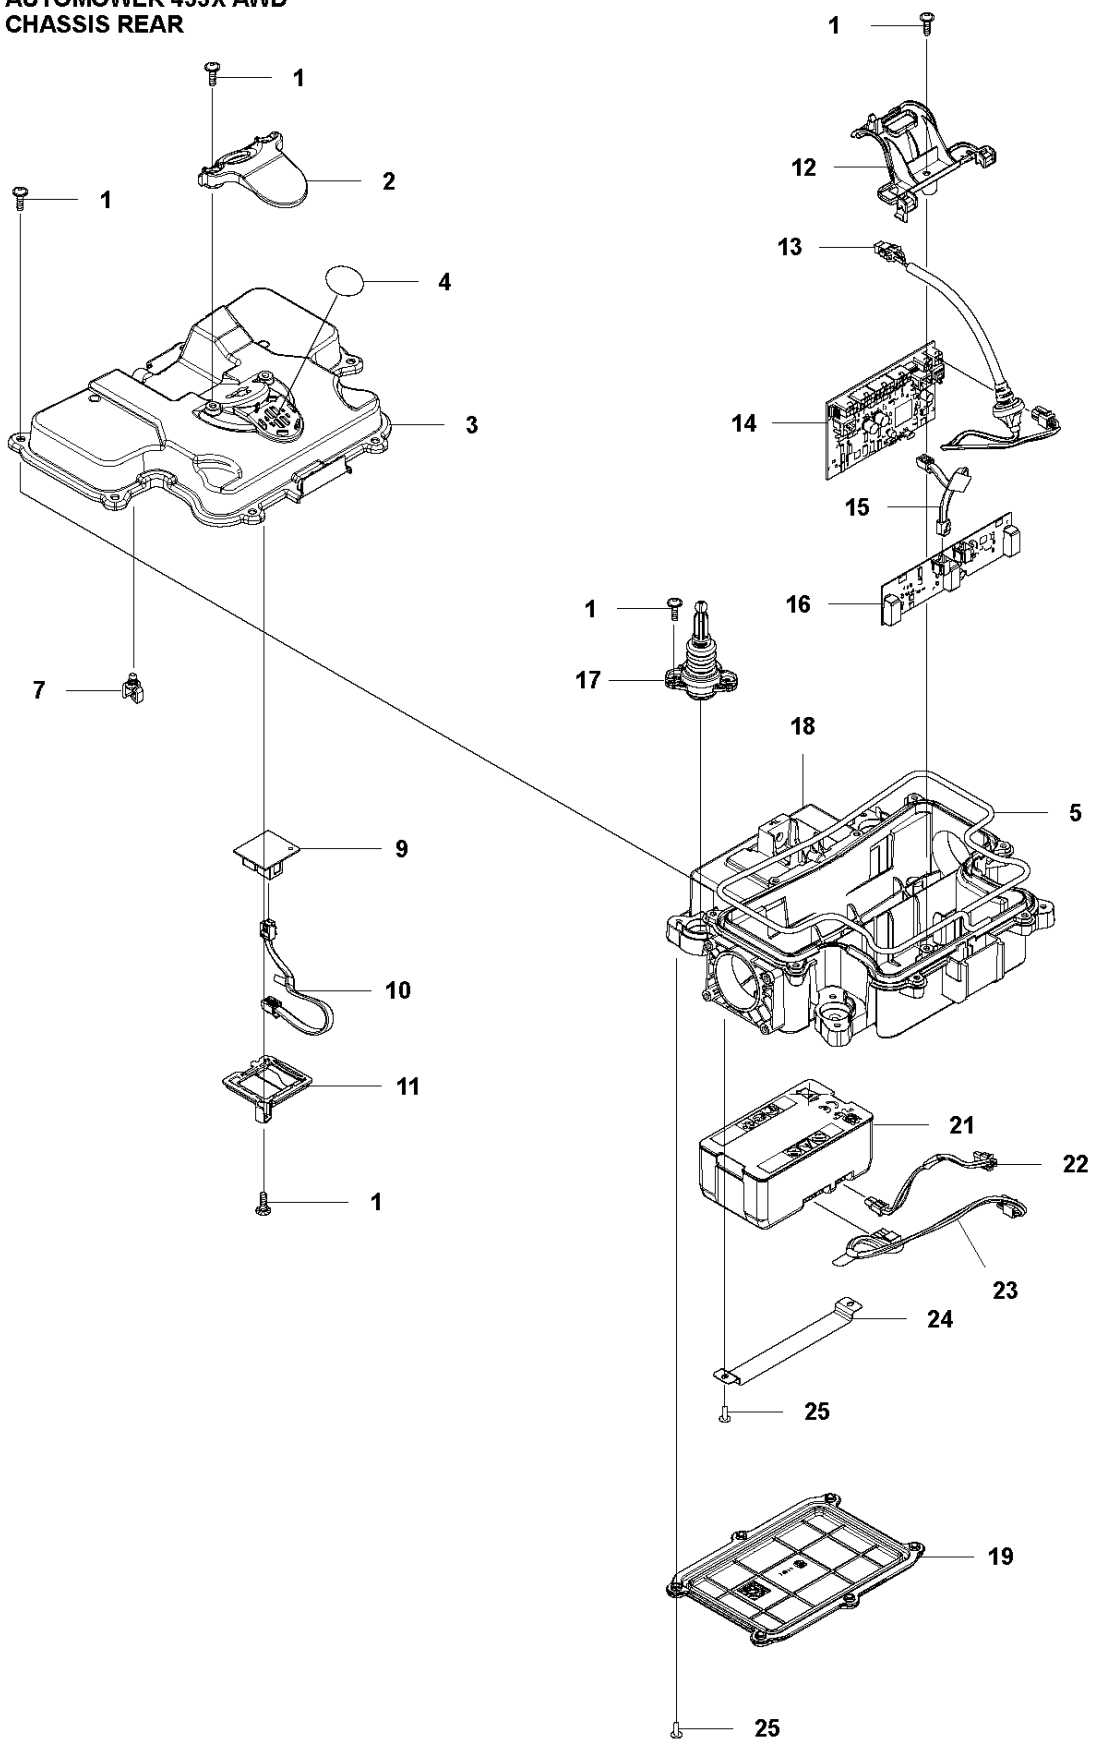

## COVER

AUTOMOWER 435X AWD, 2020-

Ref	Part No	Description	Remark	QTY KIT
1	596 30 00-01	BODY KIT	Top Cover Grey	1
1	596 30 00-02	BODY KIT	Top Cover White	1
1	596 30 00-03	BODY KIT	Top Cover Orange	1
2	593 30 96-01	WIRING ASSY	LED light	1
3	588 59 67-04	WIRING ASSY	US Sensor	1
4	597 16 18-01	BODY ASSY	Front	1
5	587 42 35-02	DECAL	Husqvarna Crown	1
7	593 77 84-01	CLIP	Body connection	1
8	574 45 01-01	SCREW ITPANT		10
9	591 49 46-01	HOLDER	Wheel Brush	1
10	580 52 68-01	CAP	Snaploc	1
11	591 46 74-01	BUMPER	Front	1
12	591 46 75-01	BUMPER	Front tail	1
13	586 35 97-01	LABEL	Warning	1
16	597 16 19-01	BODY ASSY	Rear	1
17	591 49 46-01	HOLDER	Wheel Brusch	1
19	580 52 68-01	CAP	Snaploc	1
21	597 16 56-01	CHARGING PLATE KIT		1
22	591 46 78-01	BUMPER	Rear Head	1
23	591 46 79-01	BUMPER	Rear Tail	1

**B** AUTOMOWER 435X AWD  
CHASSIS FRONT

## CHASSIS

AUTOMOWER 435X AWD, 2020-

Ref	Part No	Description	Remark	QTY KIT
1	592 74 34-01	CHASSIS	Upper front	1
2	574 87 47-14	SEALING STRIP	Chassis Upper Front	1
3	575 54 33-14	SCREW		4
5	580 68 29-01	HOLDER	Twist lock	11
6	591 12 55-01	PRINTED CIRCUIT ASSY	Magnetic Sensor	1
7	586 66 23-06	GPS MODULE	Automower Connect	1
10	592 74 37-01	HOLDER	PCB front	1
11	589 35 08-03	WIRING ASSY	Modular Jack	1
12	591 12 57-02	PRINTED CIRCUIT ASSY	Loop Receiver Board	1
13	580 61 44-02	WIRING ASSY	Ultra Sonic Extension	1
14	579 70 86-02	WIRING ASSY	AUX	1
15	578 28 57-01	PRINTED CIRCUIT ASSY	Ultra Sonic Board	1
16	591 20 31-01	WIRING ASSY	HMI cable 4P	1
17	591 20 33-01	WIRING ASSY	Main Cable Adapter 4P	1
18	588 81 84-03	WIRING ASSY	Led Light Extension	1
19	591 12 56-01	PRINTED CIRCUIT ASSY	Motor Controler Board	1
20	592 73 63-01	JOYSTICK	Assy	4
21	592 74 36-01	CHASSIS	Lower front	1
22	574 87 47-12	SEALING STRIP	Chassis Lower Front	1
24	589 35 08-03	WIRING ASSY	Modular Jack	1
25	591 49 43-01	HOLDER	Magnetic Sensor Board	1

**C** AUTOMOWER 435X AWD  
CHASSIS REAR