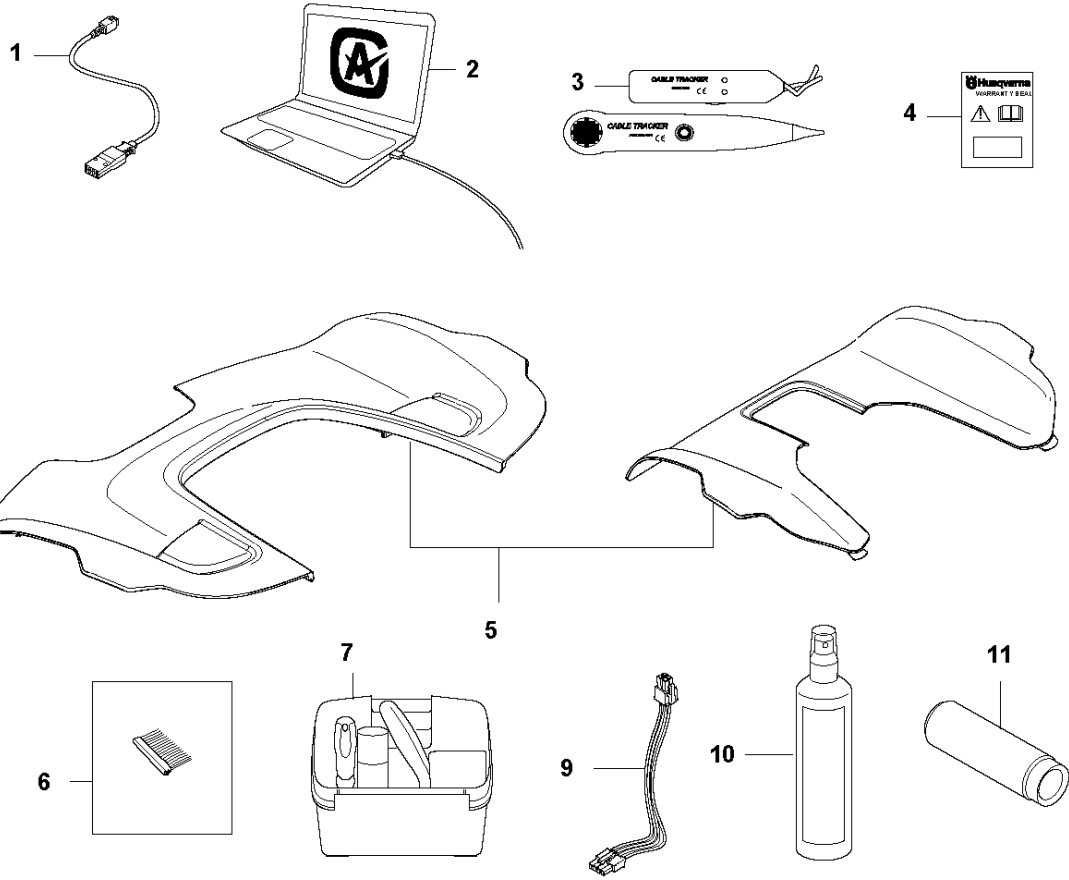

**AUTOMOWER 435X AWD
ACCESSORIES**

ACCESSORIES

AUTOMOWER 435X AWD, 2020-

Ref	Part No	Description	Remark	QTY KIT
1	588 20 26-01	CABLE ASSY	Cable Quick Charger	1
3	577 60 68-01	TEST EQUIPMENT	Interruption Detector	1
4	580 68 95-02	LABEL	Warranty seal	1
5	596 30 00-01	BODY KIT	Top Cover Grey	1
5	596 30 00-02	BODY KIT	Top Cover White	1
5	596 30 00-03	BODY KIT	Top Cover Orange	1
6	505 13 28-03	BRUSH	6 pcs	1
7	590 85 51-01	KIT	Maintenance and Cleaning Kit	1
9	591 20 36-01	WIRING ASSY	Battery Cable Robotic Mower L:160mm	1
10	593 96 79-01	SPRAY	Care and Shine 200 ml	1
11	502 51 94-01	MANDREL	Tool for splitting chassi	1
13	597 63 53-01	HOUSING	House KIT	1
14	577 06 20-01	DECAL	DECAL	1
15	598 46 55-01	COVER	COVER	1
16	585 32 40-02	HANDLE	Handle Left	1
17	585 32 41-01	ROD	Steel Rod	1
18	580 51 14-01	SPRING	Spring	2
19	585 34 15-01	HINGE PIN	Hinge Pin	2
20	585 34 16-01	BEAM	Beam	1
21	575 54 33-14	SCREW	Screw	9
22	585 32 40-01	HANDLE	Handle Right	1
23	585 32 36-01	HATCH	Hatch	1
24	597 63 58-01	HOUSING	Cover Base	1
25	597 43 58-01	ANCHOR	Screw Kit	1
26	585 32 38-02	SUPPORT	Support Base Left	1
27	503 22 66-01	SQUARE NUT	Square Nut	4
28	585 32 38-01	SUPPORT	Support Base Left	1
29	535 12 93-03	SCREW IHPANM	Screw	4