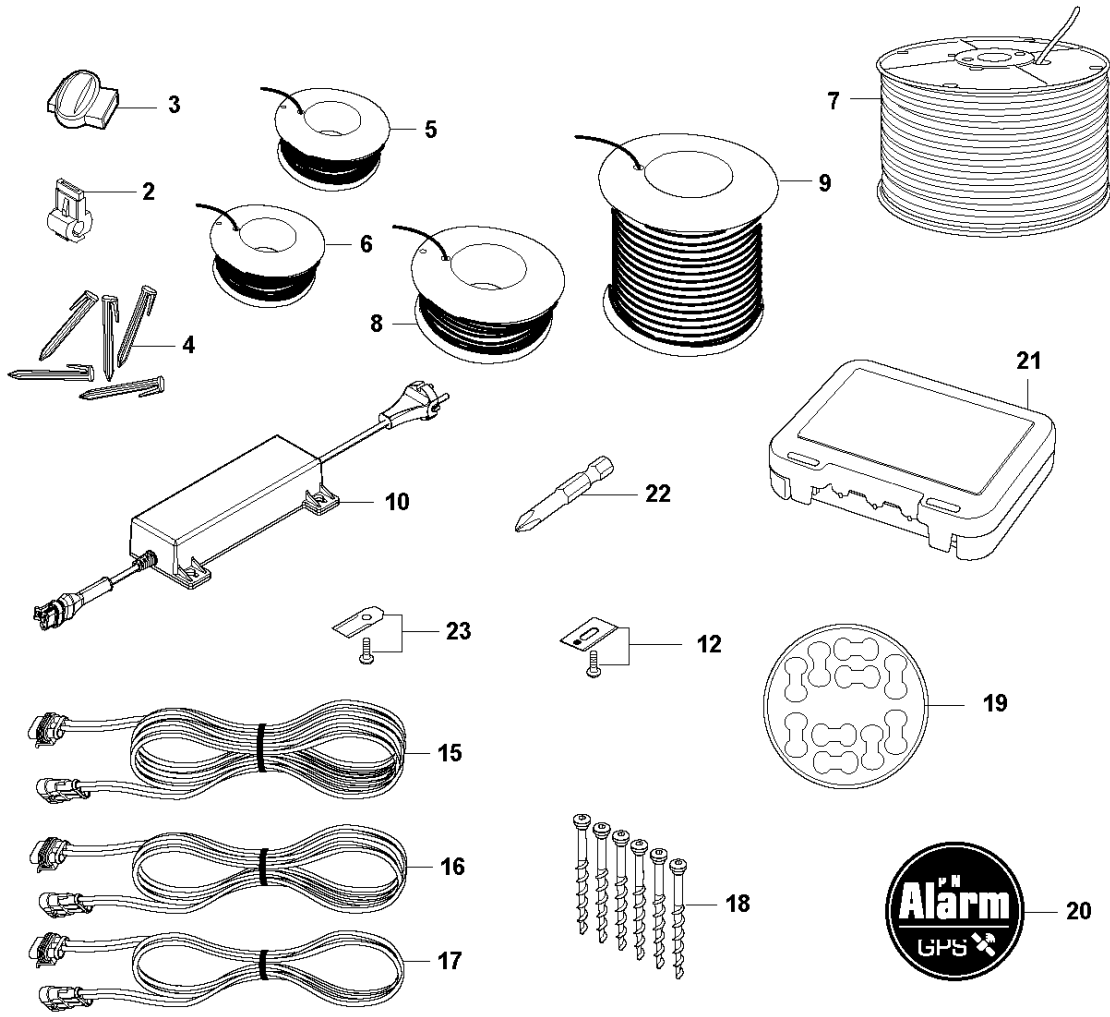

H AUTOMOWER 435X AWD INSTALLATION ACCESSORIES

INSTALLATION ACCESSORIES

AUTOMOWER 435X AWD, 2020-

Ref	Part No	Description	Remark	QTY KIT
1	967 62 36-01	INSTALLATION KIT	S Wire 150 m, Staples 300 pc, Connectors 3 pcs, Couplers 5 pcs	1
1	967 62 36-02	INSTALLATION KIT	M Wire 250 m, Staples 400 pc, Connectors 3 pcs, Couplers 5 pcs	1
1	967 62 36-03	INSTALLATION KIT	S Wire 400 m, Staples 600 pc, Connectors 5 pcs, Couplers 5 pcs	1
2	535 12 90-01	CONNECTOR	Loop Wire Connector	1
2	577 86 48-01	CONNECTOR	Loop Wire Connector, Blister Pack 5 pcs	1
2	535 12 90-02	CONNECTOR	Loop Wire Connector, Blister Pack 100 pcs	1
3	501 98 02-01	COUPLER	Coupler	1
3	577 86 47-01	COUPLER	Coupler, Blister Pack 5 pcs	1
3	501 98 02-03	COUPLER	Coupler, 100 pcs	1
4	577 86 42-01	STAPLE	Staple Blister Pack 100 pcs	1
4	583 97 34-01	STAPLE	100 pcs	1
5	577 86 43-02	WIRE	Wire, Blister Pack 50 m	1
5	580 66 20-02	WIRE	Wire, 150 m	1
5	577 86 43-01	WIRE	Wire, Blister Pack 150 m	1
6	580 66 20-01	WIRE	Wire, 250 m	1
7	593 29 77-01	WIRE	Wire Pro, 300 m	1
8	522 91 41-01	WIRE	Wire, 500 m, diam 3,4mm	1
9	580 66 20-04	WIRE	Wire, 800 m	1
10	590 44 25-01	POWER UNIT	Power Unit EU	1
10	590 44 25-02	POWER UNIT	Power Unit GB	1
10	590 44 25-03	POWER UNIT	Power Unit CH	1
10	590 44 25-04	POWER UNIT	Power Unit US	1
10	590 44 25-05	POWER UNIT	Power Unit AUS/NZ	1
10	590 44 25-06	POWER UNIT	Power Unit JP	1
12	595 08 44-01	BLADE SET	Endurance Blade, 6 pcs	1
12	595 08 44-02	BLADE SET	Endurance Blade, 45 pcs	1
12	595 08 44-03	BLADE SET	Endurance Blade, 300 pcs	1
15	588 76 50-04	CABLE	Low Voltage Cable, 20 m	1
16	588 76 50-05	CABLE	Low Voltage Cable, 10 m	1
17	588 76 50-06	CABLE	Low Voltage Cable, 3 m	1
18	575 23 86-01	SCREW KIT	6 pcs	1
18	577 86 49-01	SCREW	Blister Pack, 3 pcs	1
19	586 27 79-01	STICKER	Cable Markers, 10 pcs	1
20	594 05 48-01	LABEL	Label Alarm	1
21	590 85 50-01	BOX	Cable Connector Protection	1
22	596 33 98-01	TOOL	Bit for Robotic Blades	1
23	577 86 46-03	BLADE SET	Long Life Safety Blade, Blister Pack 9 pcs	1
23	577 60 65-05	BLADE SET	Long Life Safety Blade, 45 pcs	1
23	577 60 66-04	BLADE SET	Long Life Safety Blade, 300 pcs	1