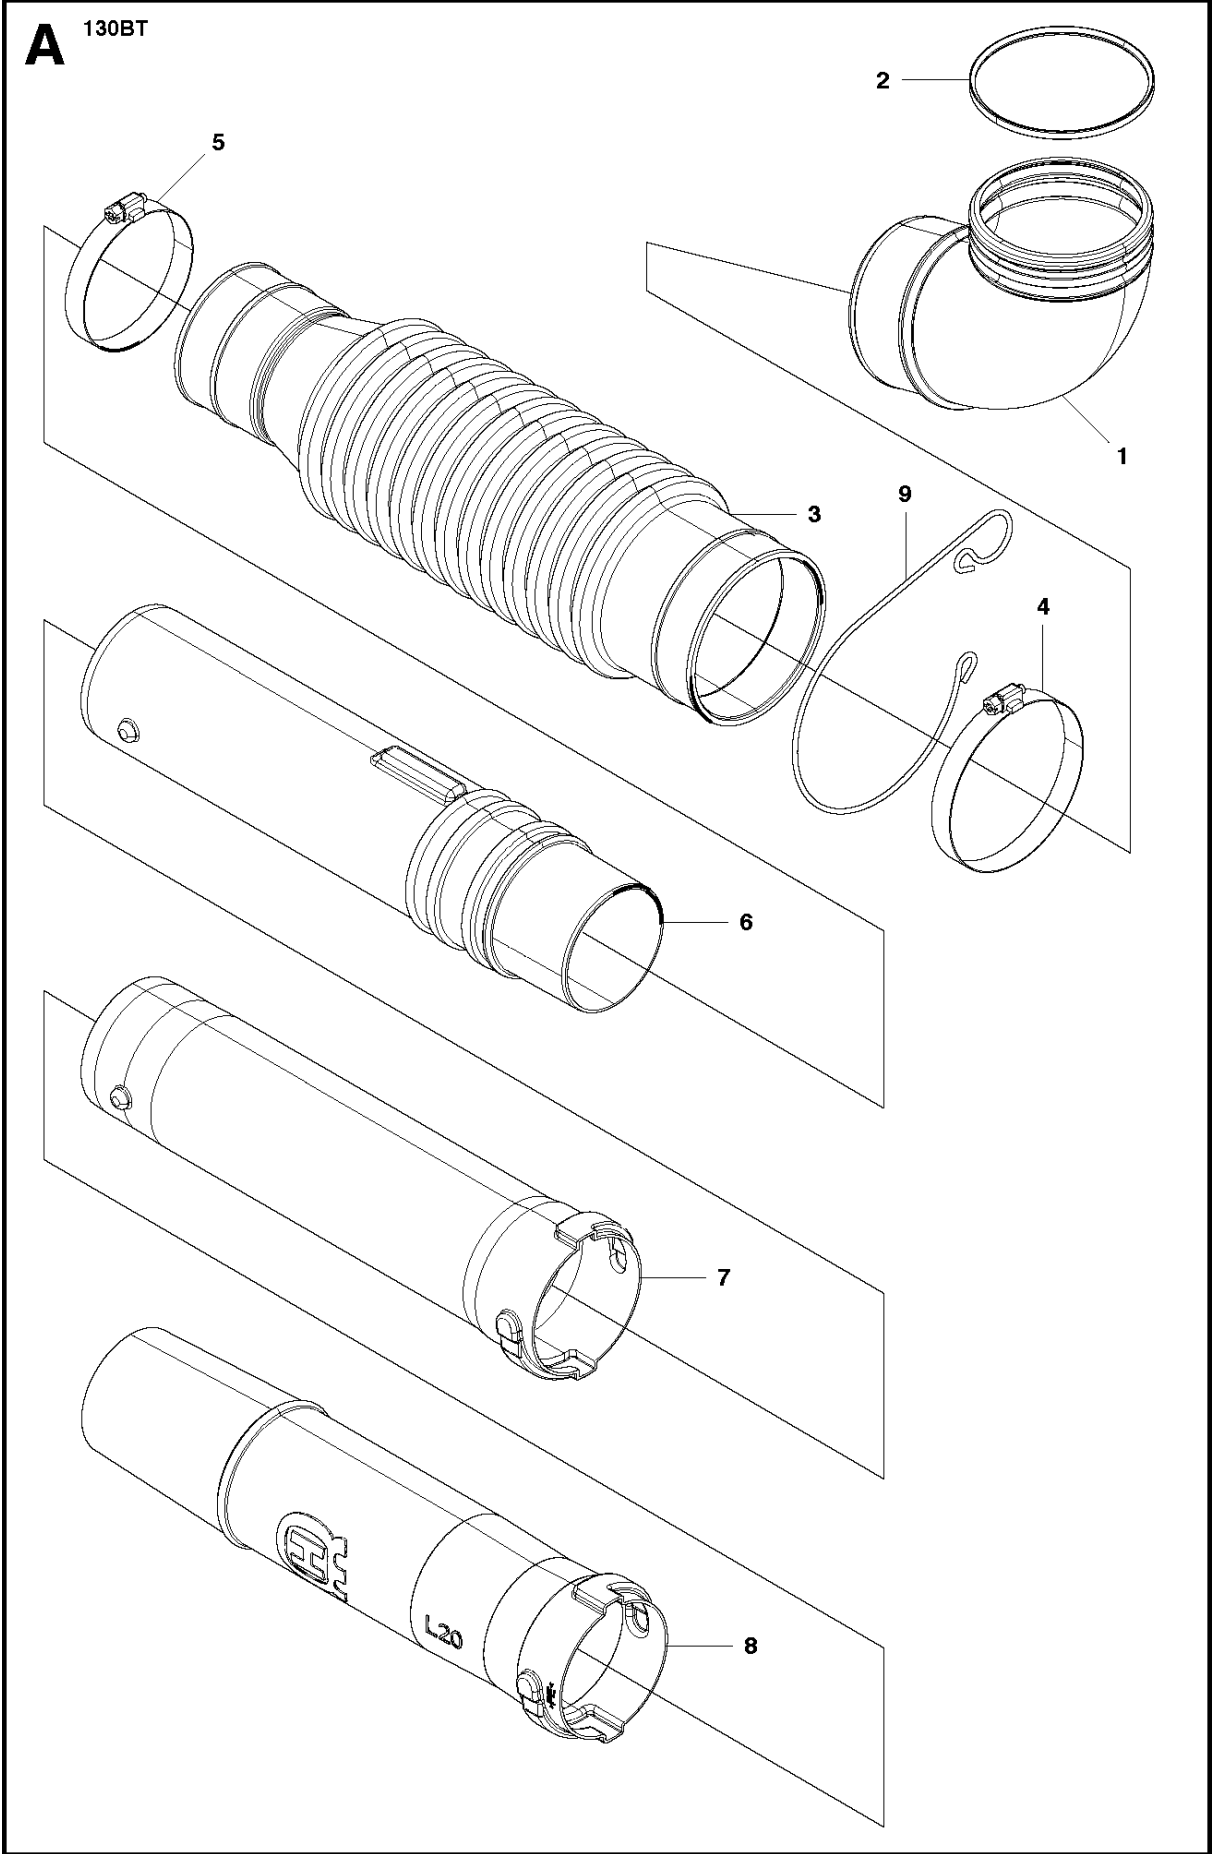

SPARE PARTS LIST

BLOWERS

130 BT, 965102208,
20133100001-Current

TUBE

130 BT, 965102208, 20133100001-Current

Ref	Part No	Description	Remark	QTY KIT
1	504 10 68-01	TUBE		1
2	581 29 07-01	O-RING		1
3	504 06 51-01	HOSE		1
4	544 27 40-01	CLAMP		1
5	504 06 49-01	CLAMP		1
6	577 07 89-01	TUBE		1
7	577 07 93-01	TUBE		2
8	504 06 46-01	TUBE		1
9	580 52 41-01	CLAMP		1

B 130BT

HANDLE & CONTROLS

130 BT, 965102208, 20133100001-Current

Ref	Part No	Description	Remark	QTY	KIT
1	584 24 21-01	HANDLE ASSY		1	
2	512 84 81-01	SCREW		1	1

C 130BT

CYLINDER COVER

130 BT, 965102208, 20133100001-Current

Ref	Part No	Description	Remark	QTY KIT
1	504 10 70-01	COVER		1
2	512 84 81-01	SCREW		3
3	506 74 56-01	BOLT		1
4	521 55 36-01	LABEL		1

D 130BT

STARTER

130 BT, 965102208, 20133100001-Current

Ref	Part No	Description	Remark	QTY	KIT
1	504 11 41-01	STARTER ASSY		1	
2	504 11 50-01	SPIRAL SPRING		1	1
3	504 11 47-01	REEL		1	1
4	504 11 49-01	ROPE		1	1
5	504 11 48-01	ARM		1	1
6	504 11 46-01	COLLAR		1	1
7	515 36 71-01	SCREW		1	1
8	505 30 34-01	KNOB		1	1
9	504 11 40-01	STARTER HANDLE		1	1
10	504 11 42-01	LABEL		1	
11	506 74 56-01	BOLT		4	
12	504 11 44-01	PULLEY		1	