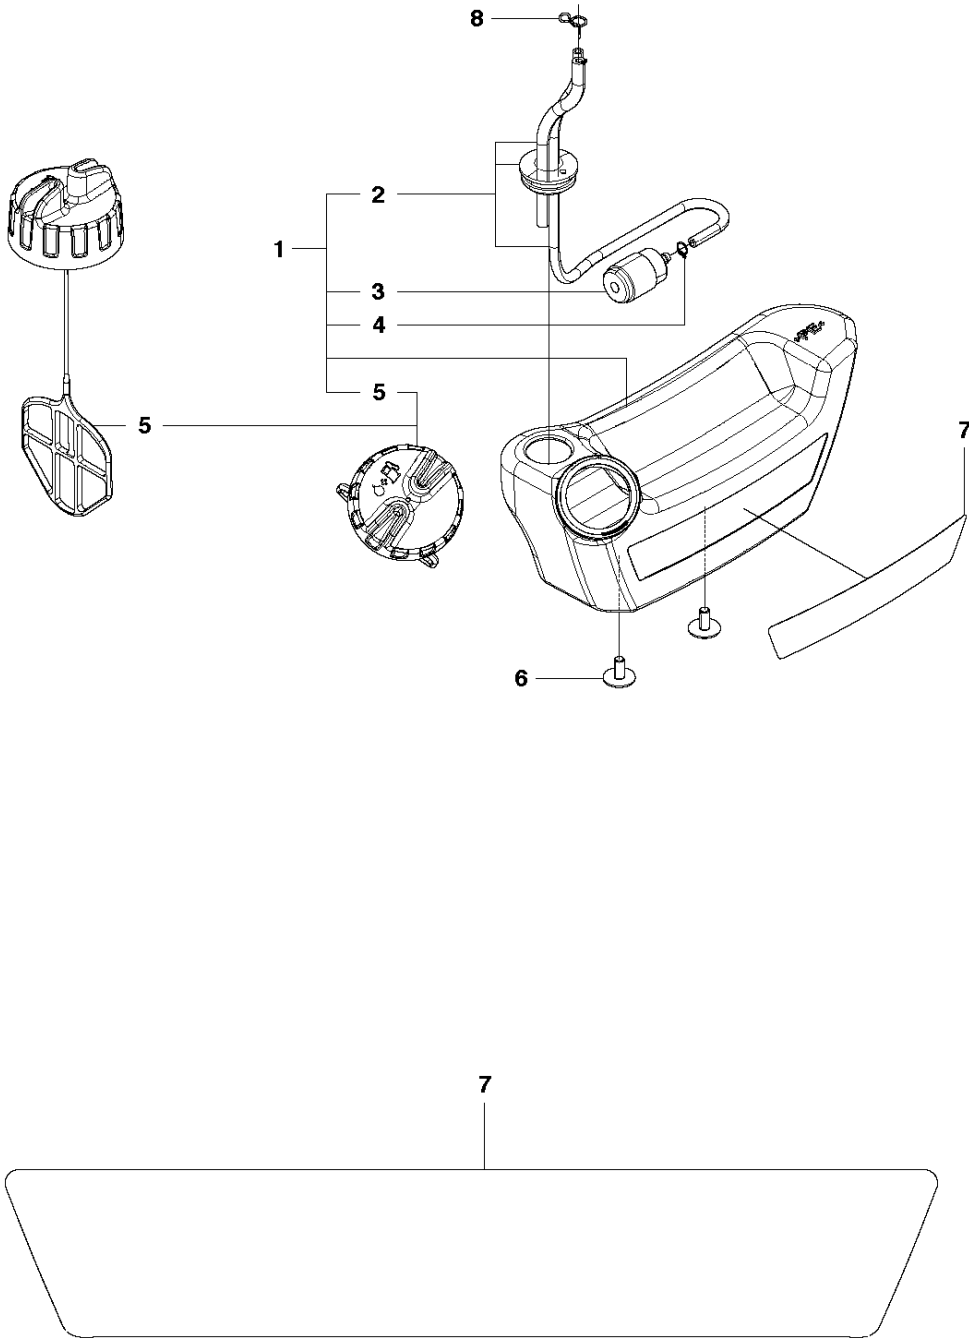

G 130BT

FUEL TANK

130 BT, 965102208, 20133100001-Current

Ref	Part No	Description	Remark	QTY	KIT
1	581 41 53-01	FUEL TANK	US	1	
2	504 11 76-01	HOSE ASSY		1	1
3	503 44 32-01	FUEL FILTER		1	1
4	506 70 70-01	CLIP		1	1
5	578 93 15-03	FUEL CAP ASSY		1	1
6	544 27 31-01	SCREW		2	
7	504 11 78-02	DECAL		1	
8	506 74 15-01	CLIP		1	1