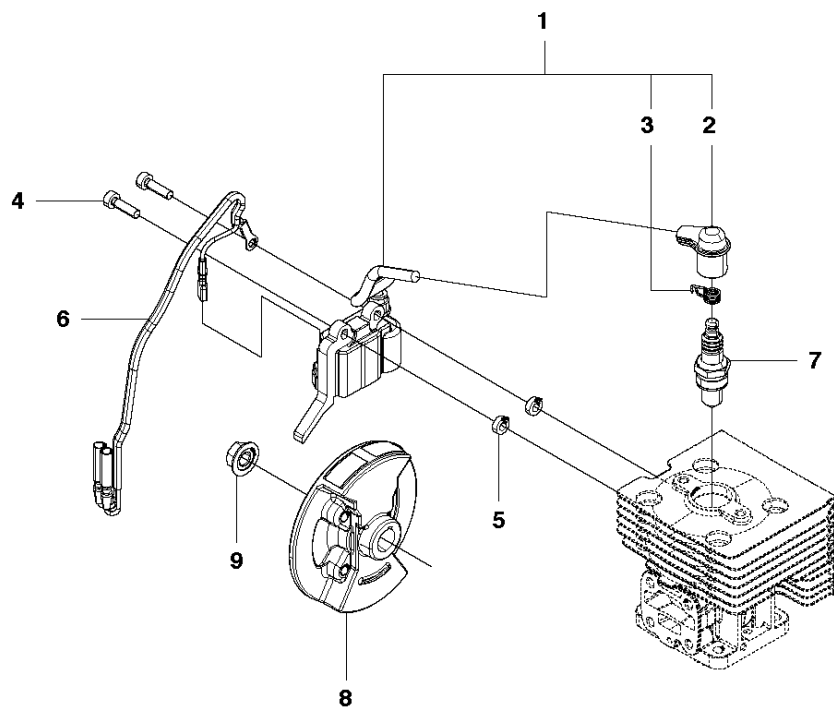

H 130BT

IGNITION SYSTEM

130 BT, 965102208, 20133100001-Current

Ref	Part No	Description	Remark	QTY	KIT
1	504 11 84-01	IGNITION MODULE		1	
2	512 44 40-01	HUB CAP		1	1
3	504 11 82-01	SPRING		1	1
4	506 74 57-01	BOLT		2	
5	504 11 86-01	SPACER		2	
6	504 11 85-01	CABLE		1	
7	506 61 51-01	SPARK PLUG		1	
8	504 11 81-01	FLYWHEEL		1	
9	504 11 80-01	NUT		1