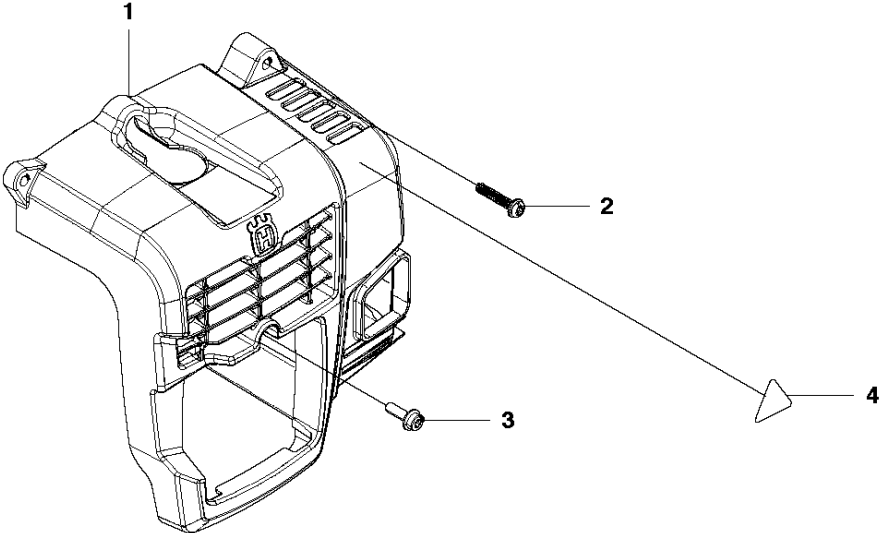

C 130BT

CYLINDER COVER

130 BT, 965102208, 20133100001-Current

Ref	Part No	Description	Remark	QTY KIT
1	504 10 70-01	COVER		1
2	512 84 81-01	SCREW		3
3	506 74 56-01	BOLT		1
4	521 55 36-01	LABEL		1