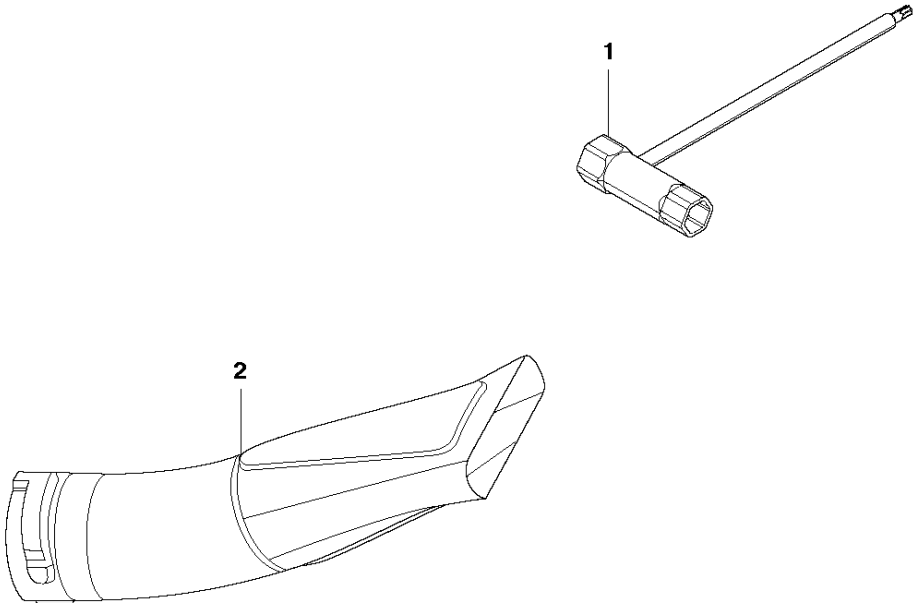

Q 130BT

ACCESSORIES

130 BT, 965102208, 20133100001-Current

Ref	Part No	Description	Remark	QTY KIT
1	521 53 30-01	SOCKET		1
2	502 44 40-01	TUBE		1