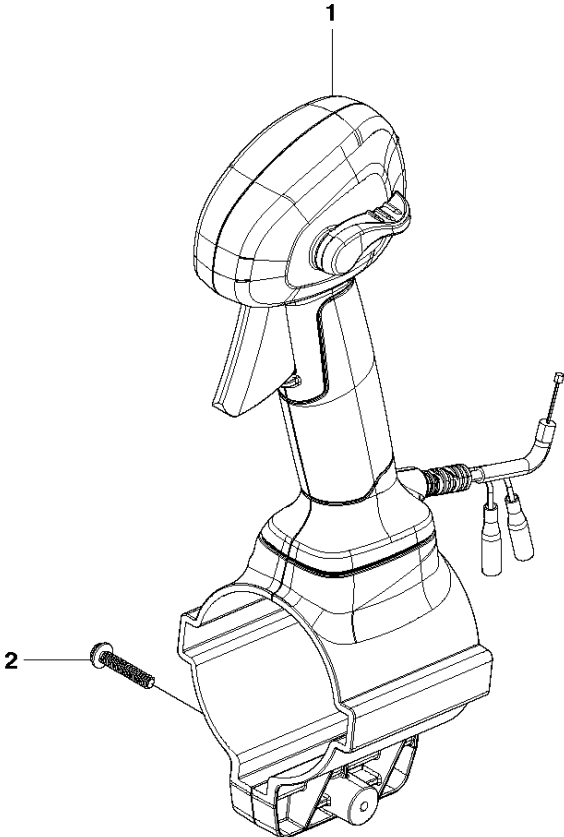

SPARE PARTS LIST

BLOWERS

130 BT, 965102208,
20133100001-Current

TUBE

130 BT, 965102208, 20133100001-Current

Ref	Part No	Description	Remark	QTY KIT
1	504 10 68-01	TUBE		1
2	581 29 07-01	O-RING		1
3	504 06 51-01	HOSE		1
4	544 27 40-01	CLAMP		1
5	504 06 49-01	CLAMP		1
6	577 07 89-01	TUBE		1
7	577 07 93-01	TUBE		2
8	504 06 46-01	TUBE		1
9	580 52 41-01	CLAMP		1

B 130BT

HANDLE & CONTROLS

130 BT, 965102208, 20133100001-Current

Ref	Part No	Description	Remark	QTY	KIT
1	584 24 21-01	HANDLE ASSY		1	
2	512 84 81-01	SCREW		1	1

C 130BT

CYLINDER COVER

130 BT, 965102208, 20133100001-Current

Ref	Part No	Description	Remark	QTY KIT
1	504 10 70-01	COVER		1
2	512 84 81-01	SCREW		3
3	506 74 56-01	BOLT		1
4	521 55 36-01	LABEL		1

D 130BT

STARTER

130 BT, 965102208, 20133100001-Current

Ref	Part No	Description	Remark	QTY	KIT
1	504 11 41-01	STARTER ASSY		1	
2	504 11 50-01	SPIRAL SPRING		1	1
3	504 11 47-01	REEL		1	1
4	504 11 49-01	ROPE		1	1
5	504 11 48-01	ARM		1	1
6	504 11 46-01	COLLAR		1	1
7	515 36 71-01	SCREW		1	1
8	505 30 34-01	KNOB		1	1
9	504 11 40-01	STARTER HANDLE		1	1
10	504 11 42-01	LABEL		1	
11	506 74 56-01	BOLT		4	
12	504 11 44-01	PULLEY		1	

CARBURETOR & AIR FILTER

130 BT, 965102208, 20133100001-Current

Ref	Part No	Description	Remark	QTY	KIT
1	504 11 52-01	COVER		1	
2	504 11 51-01	KNOB		1	1
3	504 11 53-01	AIR FILTER		1	
4	504 11 66-01	BODY&SCREEN		1	
5	585 51 21-01	DECAL		1	
6	504 11 65-01	SCREW		2	
7	504 11 62-01	GASKET		1	
8	504 11 61-01	CARBURETTOR		1	
9	504 11 43-01	SCREW		4	
10	504 11 63-01	INSULATION		1	
11	504 11 64-01	GASKET		1	
12	581 08 88-01	DECAL		1	
13	513 35 24-01	HUB CAP		1	