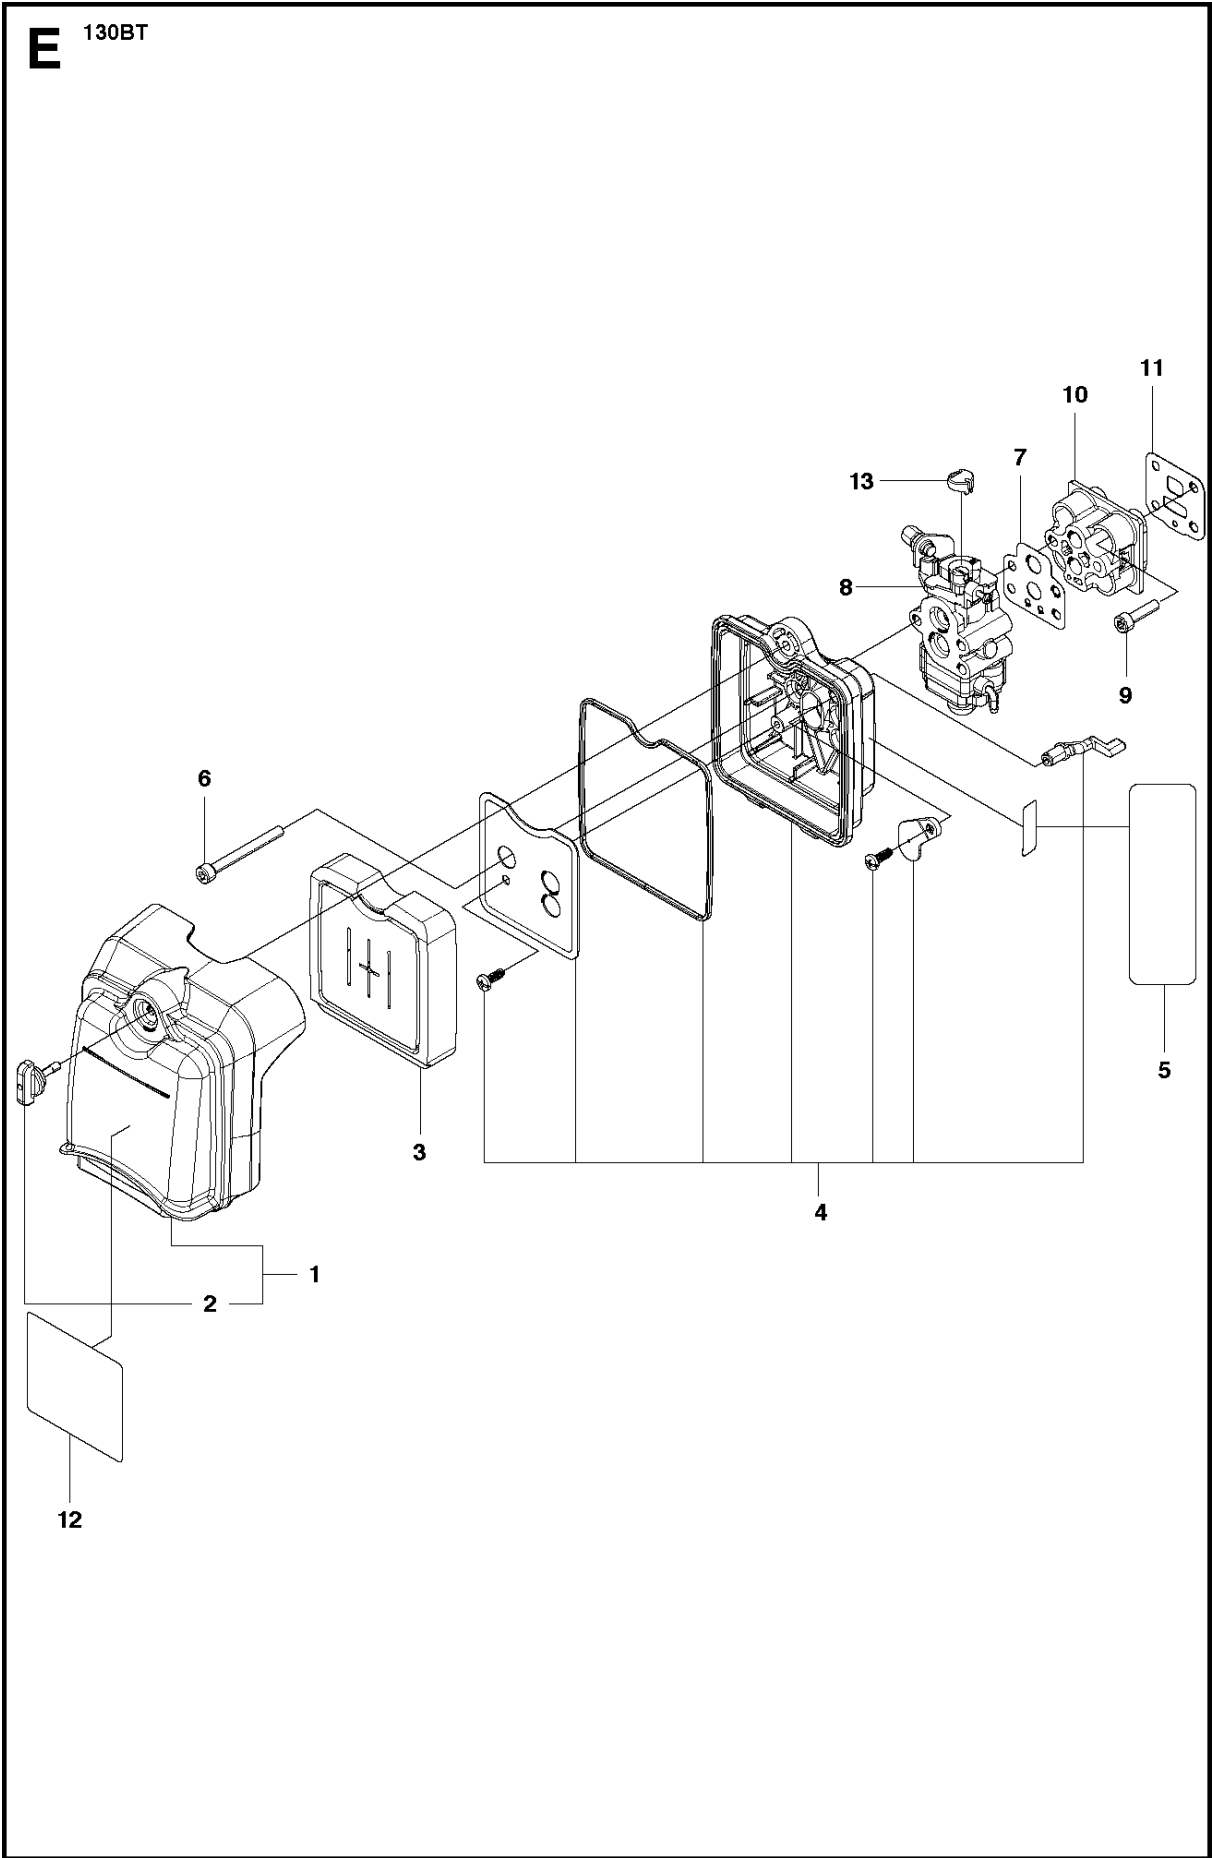

SPARE PARTS LIST

BLOWERS

130 BT, 965102208,
20133100001-Current

TUBE

130 BT, 965102208, 20133100001-Current

Ref	Part No	Description	Remark	QTY KIT
1	504 10 68-01	TUBE		1
2	581 29 07-01	O-RING		1
3	504 06 51-01	HOSE		1
4	544 27 40-01	CLAMP		1
5	504 06 49-01	CLAMP		1
6	577 07 89-01	TUBE		1
7	577 07 93-01	TUBE		2
8	504 06 46-01	TUBE		1
9	580 52 41-01	CLAMP		1

B 130BT

HANDLE & CONTROLS

130 BT, 965102208, 20133100001-Current

Ref	Part No	Description	Remark	QTY	KIT
1	584 24 21-01	HANDLE ASSY		1	
2	512 84 81-01	SCREW		1	1

C 130BT

CYLINDER COVER

130 BT, 965102208, 20133100001-Current

Ref	Part No	Description	Remark	QTY KIT
1	504 10 70-01	COVER		1
2	512 84 81-01	SCREW		3
3	506 74 56-01	BOLT		1
4	521 55 36-01	LABEL		1

D 130BT

STARTER

130 BT, 965102208, 20133100001-Current

Ref	Part No	Description	Remark	QTY	KIT
1	504 11 41-01	STARTER ASSY		1	
2	504 11 50-01	SPIRAL SPRING		1	1
3	504 11 47-01	REEL		1	1
4	504 11 49-01	ROPE		1	1
5	504 11 48-01	ARM		1	1
6	504 11 46-01	COLLAR		1	1
7	515 36 71-01	SCREW		1	1
8	505 30 34-01	KNOB		1	1
9	504 11 40-01	STARTER HANDLE		1	1
10	504 11 42-01	LABEL		1	
11	506 74 56-01	BOLT		4	
12	504 11 44-01	PULLEY		1	

CARBURETOR & AIR FILTER

130 BT, 965102208, 20133100001-Current

Ref	Part No	Description	Remark	QTY	KIT
1	504 11 52-01	COVER		1	
2	504 11 51-01	KNOB		1	1
3	504 11 53-01	AIR FILTER		1	
4	504 11 66-01	BODY&SCREEN		1	
5	585 51 21-01	DECAL		1	
6	504 11 65-01	SCREW		2	
7	504 11 62-01	GASKET		1	
8	504 11 61-01	CARBURETTOR		1	
9	504 11 43-01	SCREW		4	
10	504 11 63-01	INSULATION		1	
11	504 11 64-01	GASKET		1	
12	581 08 88-01	DECAL		1	
13	513 35 24-01	HUB CAP		1	