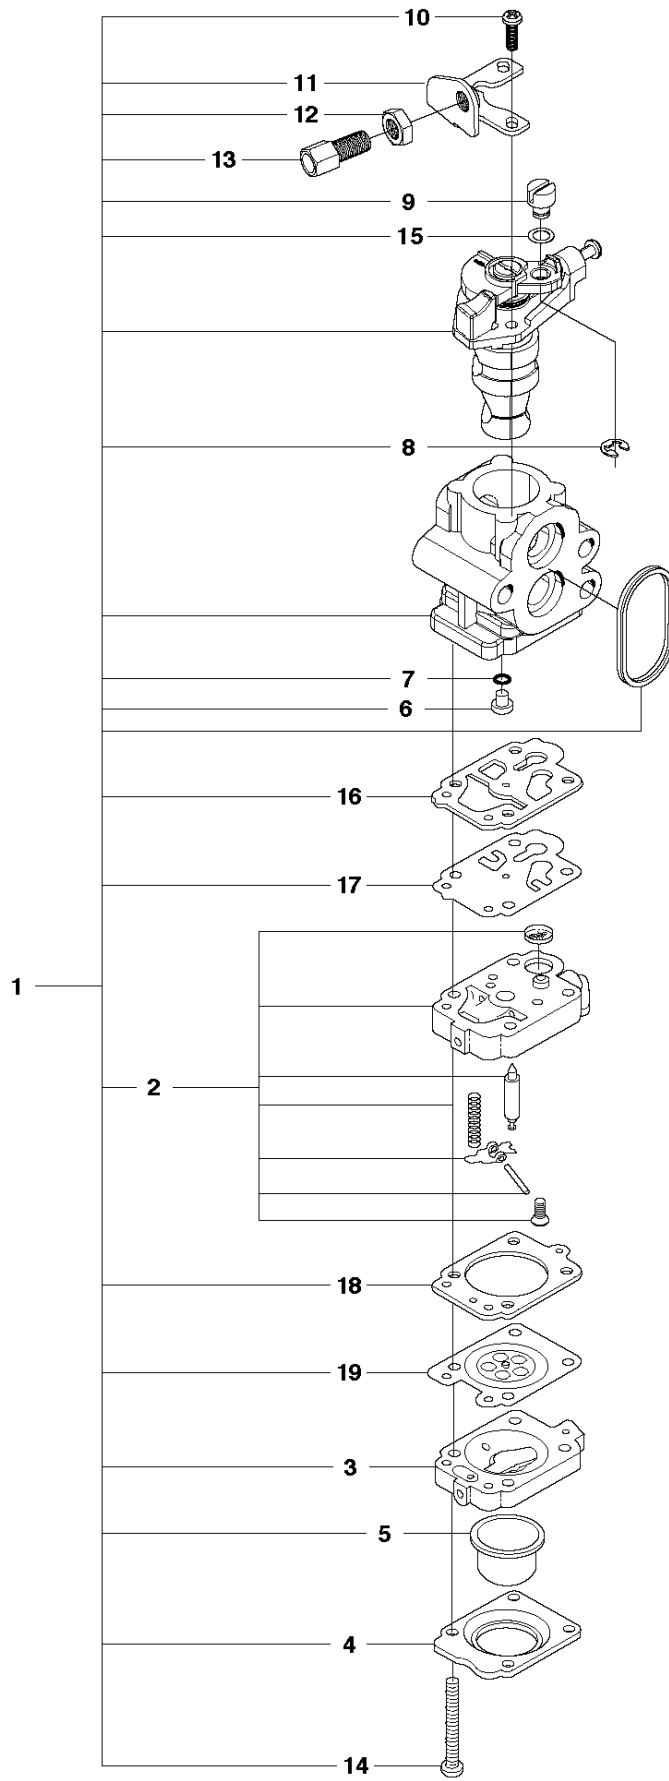

P 130BT
Walbro WYA-73

CARBURETOR

130 BT, 965102208, 20133100001-Current

Ref	Part No	Description	Remark	QTY	KIT
1	504 11 61-01	CARBURETTOR		1	
2	502 23 84-01	CARBURETTOR BODY		1	1
3	506 74 09-01	BODY		1	1
4	506 74 10-01	COVER		1	1
5	505 30 67-01	PUMP		1	1
6	502 23 86-01	JET		1	1
7	505 30 75-01	O-RING		1	1
8	506 73 86-01	RETAINER RING		1	1
9	506 74 12-01	SWIVEL		1	1
10	505 30 79-01	SCREW		2	1
11	506 74 60-01	BRACKET		1	1
12	506 61 26-01	NUT		1	1
14	506 74 11-01	SCREW		4	1
15	506 74 61-01	WASHER		1	1
16	506 74 51-01	GASKET		1	1
17	506 68 98-01	DIAPHRAGM		1	1
18	506 74 08-01	GASKET		1	1
19	505 30 68-01	DIAPHRAGM		1	1