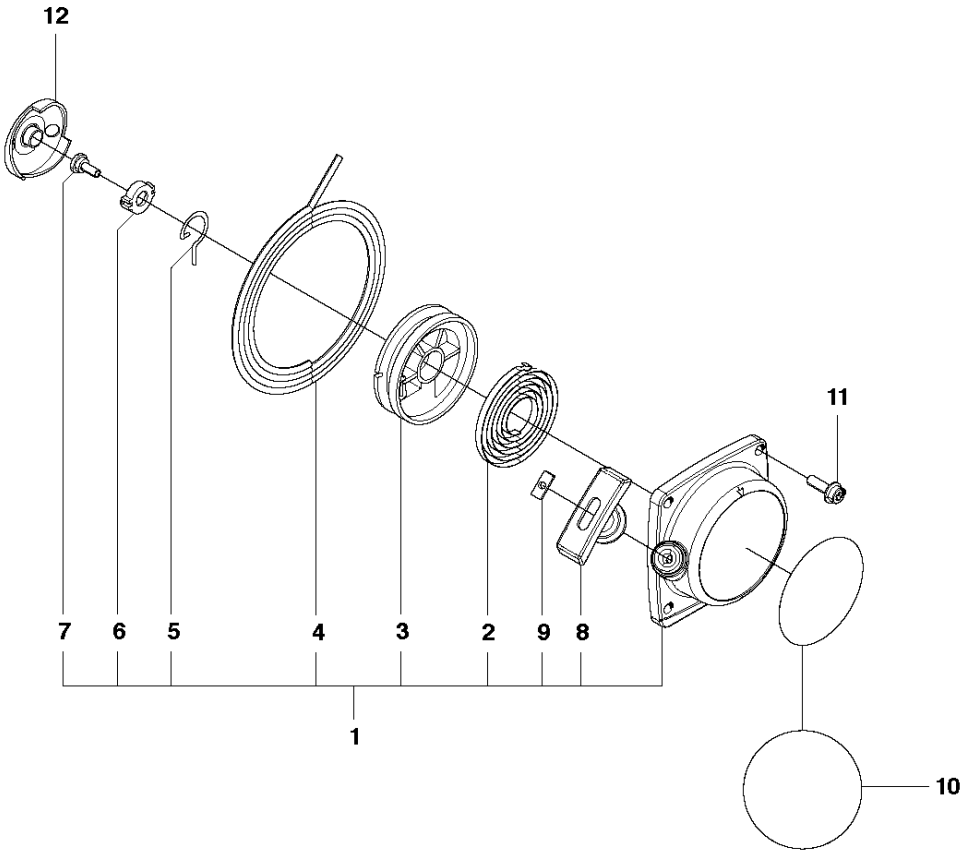

SPARE PARTS LIST

BLOWERS

130 BT, 965102208,
20133100001-Current

TUBE

130 BT, 965102208, 20133100001-Current

Ref	Part No	Description	Remark	QTY KIT
1	504 10 68-01	TUBE		1
2	581 29 07-01	O-RING		1
3	504 06 51-01	HOSE		1
4	544 27 40-01	CLAMP		1
5	504 06 49-01	CLAMP		1
6	577 07 89-01	TUBE		1
7	577 07 93-01	TUBE		2
8	504 06 46-01	TUBE		1
9	580 52 41-01	CLAMP		1

B 130BT

HANDLE & CONTROLS

130 BT, 965102208, 20133100001-Current

Ref	Part No	Description	Remark	QTY	KIT
1	584 24 21-01	HANDLE ASSY		1	
2	512 84 81-01	SCREW		1	1

C 130BT

CYLINDER COVER

130 BT, 965102208, 20133100001-Current

Ref	Part No	Description	Remark	QTY KIT
1	504 10 70-01	COVER		1
2	512 84 81-01	SCREW		3
3	506 74 56-01	BOLT		1
4	521 55 36-01	LABEL		1

D 130BT

STARTER

130 BT, 965102208, 20133100001-Current

Ref	Part No	Description	Remark	QTY	KIT
1	504 11 41-01	STARTER ASSY		1	
2	504 11 50-01	SPIRAL SPRING		1	1
3	504 11 47-01	REEL		1	1
4	504 11 49-01	ROPE		1	1
5	504 11 48-01	ARM		1	1
6	504 11 46-01	COLLAR		1	1
7	515 36 71-01	SCREW		1	1
8	505 30 34-01	KNOB		1	1
9	504 11 40-01	STARTER HANDLE		1	1
10	504 11 42-01	LABEL		1	
11	506 74 56-01	BOLT		4	
12	504 11 44-01	PULLEY		1	

Ref	Part No	Description	Remark	QTY	KIT
1	504 14 75-01	FRAME		1	
2	504 14 82-01	PAD		1	
3	544 27 02-01	CLIP		6	2
4	513 66 73-01	DAMPER		2	
5	513 66 75-01	NUT		2	
6	504 14 93-01	HOLDER		1	
7	504 14 95-01	SPRING		1	
8	504 14 90-01	PLATE		1	
9	512 84 81-01	SCREW		3	
10	504 14 92-01	STOP		1	
11	579 42 07-01	DECAL		1	
12	580 94 88-01	DECAL		1	