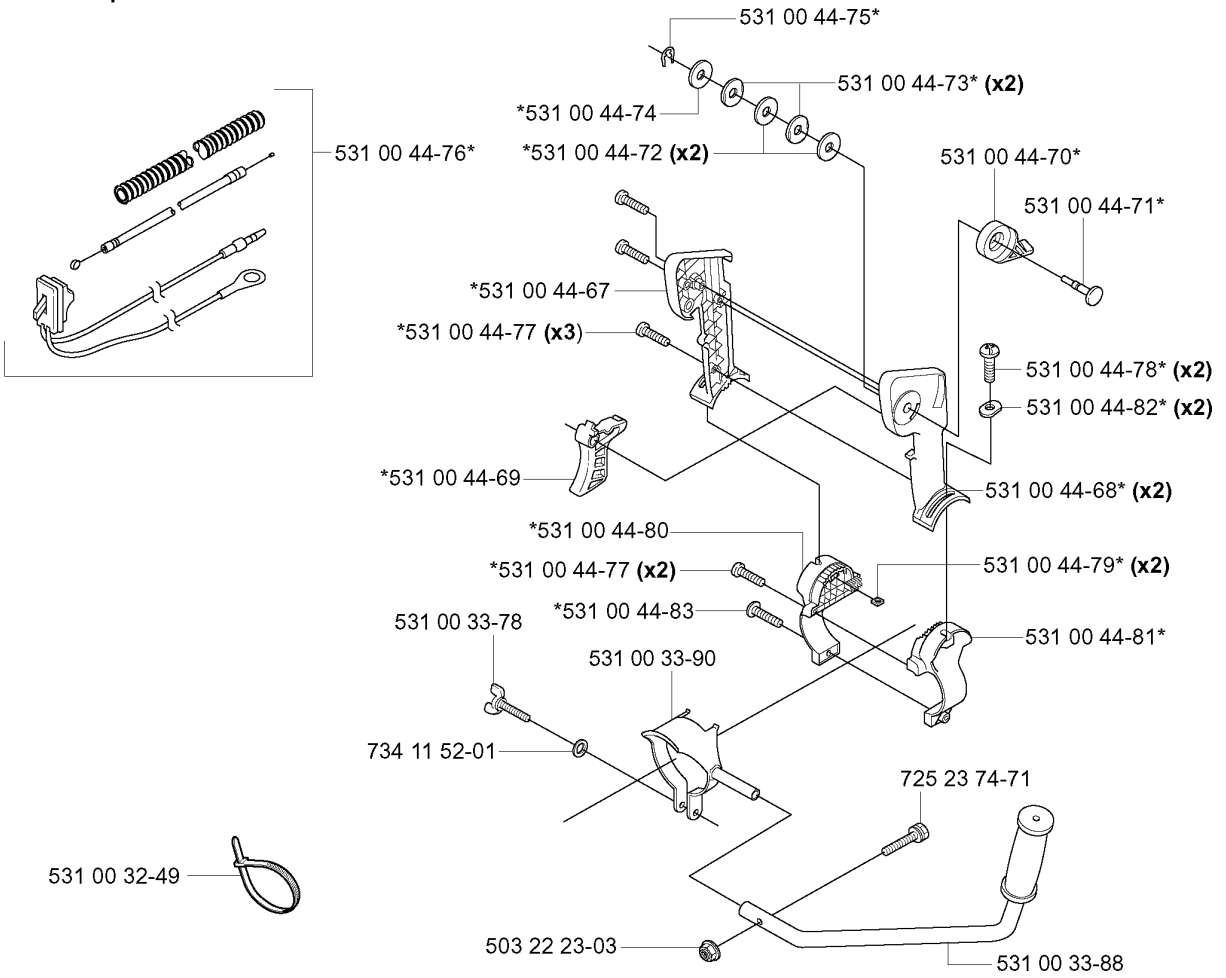

# SPARE PARTS LIST

## BLOWERS

141 B, KAWASAKI, TEX45D-BC57,  
20041400001-Current

**A**

TUBE

141 B, KAWASAKI, TEX45D-BC57, 20041400001-Current

Part No	Description	Remark	QTY KIT
531 00 32-11	PIPE		1
531 00 32-12	CLAMP		2
531 00 32-13	PIPE		1
531 00 32-14	PIPE		1
531 00 32-15	O-RING		1
531 00 32-16	PIPE		1
531 00 32-17	PIPE		1
531 00 33-75	HOLDER		1

## HANDLE &amp; CONTROLS

141 B, KAWASAKI, TEX45D-BC57, 20041400001-Current

Part No	Description	Remark	QTY KIT
503 22 23-03	LOCK NUT		1
531 00 32-49	BAND		1
531 00 33-78	SCREW		1
531 00 33-88	HANDLE		1
531 00 33-90	HOLDER		1
531 00 33-91	HANDLE ASSY		1
531 00 44-67	HANDLE		1
531 00 44-68	HANDLE		2
531 00 44-69	LEVER		1
531 00 44-70	LEVER		1
531 00 44-71	SHAFT		1
531 00 44-72	WASHER		2
531 00 44-73	WASHER		2
531 00 44-74	WASHER		1
531 00 44-75	RETAINER RING		1
531 00 44-76	CABLE ASSY		1
531 00 44-77	SCREW		2
531 00 44-77	SCREW		3
531 00 44-78	SCREW		2
531 00 44-79	NUT		2
531 00 44-80	BRACKET		1
531 00 44-81	BRACKET		1
531 00 44-82	SPACER WASHER		2
531 00 44-83	SCREW		1
725 23 74-71	SCREW EHHM		1
734 11 52-01	WASHER		1