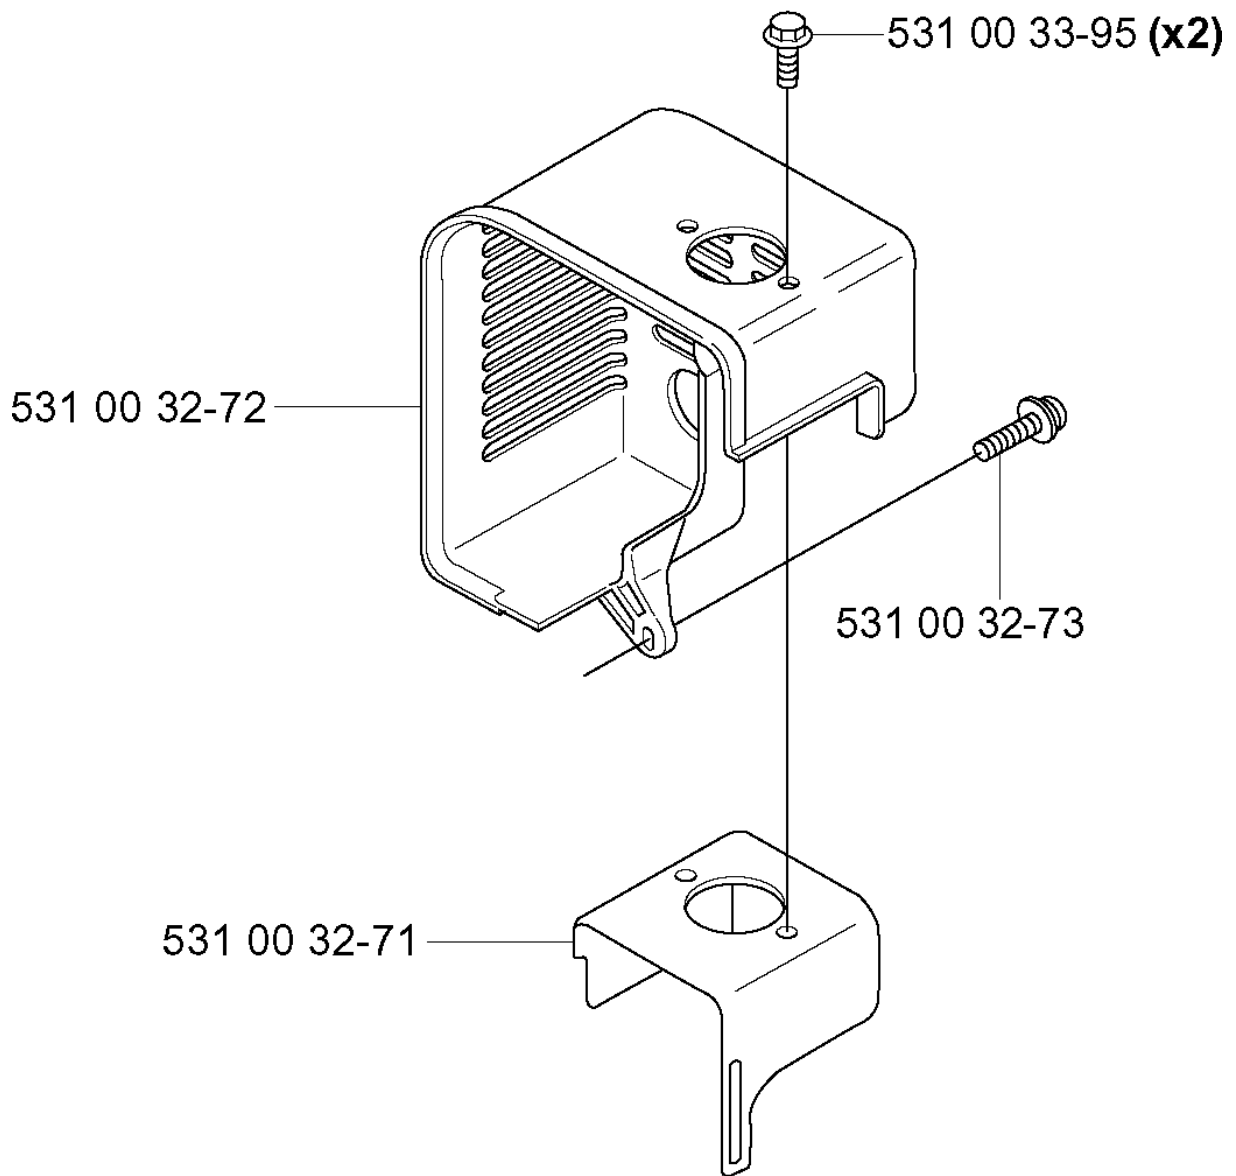

E

531 00 44-99