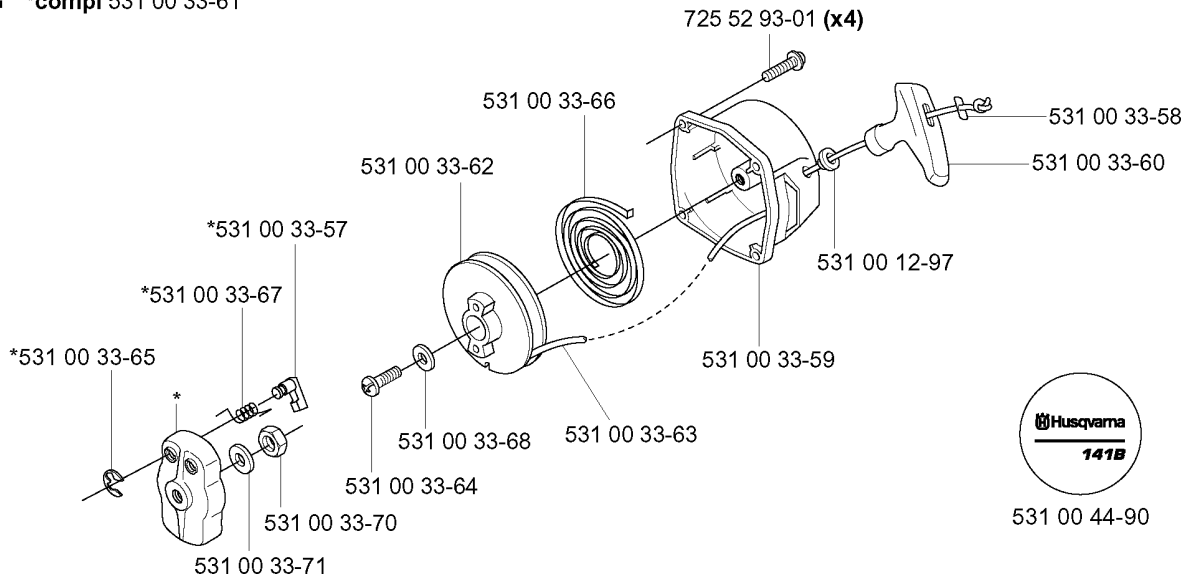

L *compl 531 00 33-61