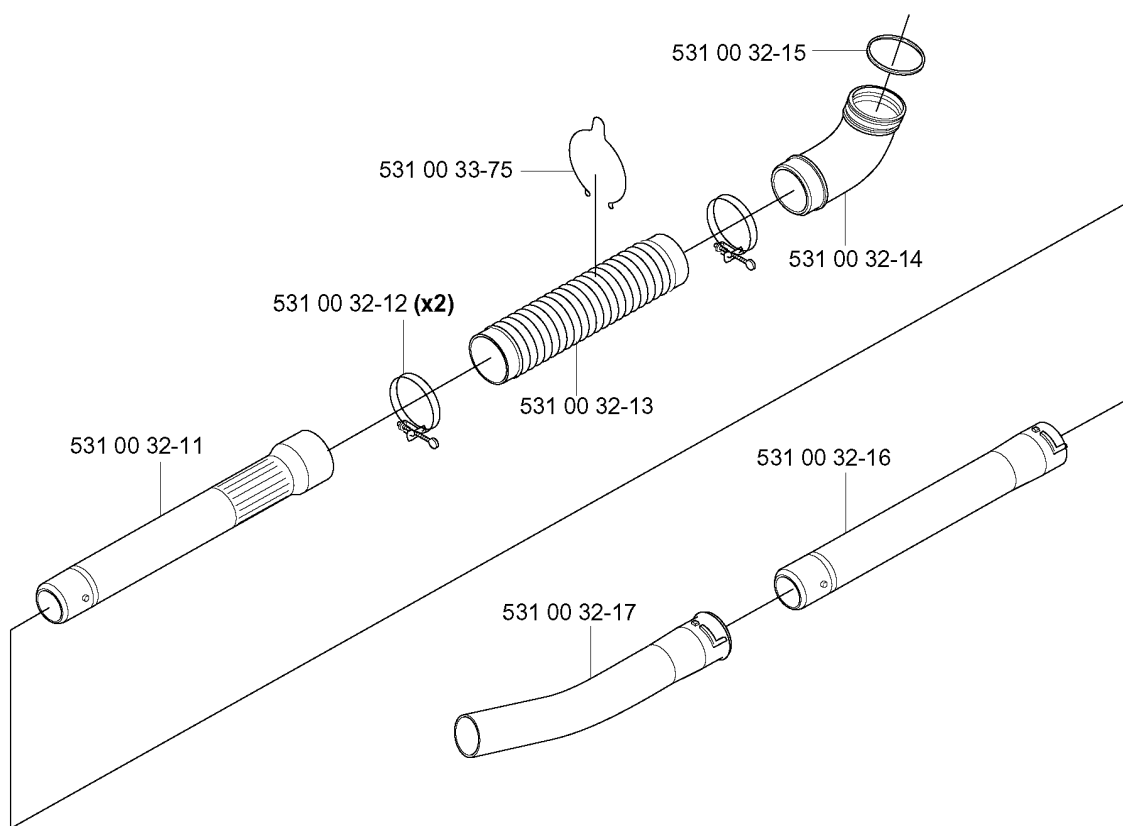

# SPARE PARTS LIST

## BLOWERS

141 B, KAWASAKI, TEX45D-BC57,  
20041400001-Current

**A**

TUBE

141 B, KAWASAKI, TEX45D-BC57, 20041400001-Current

Part No	Description	Remark	QTY KIT
531 00 32-11	PIPE		1
531 00 32-12	CLAMP		2
531 00 32-13	PIPE		1
531 00 32-14	PIPE		1
531 00 32-15	O-RING		1
531 00 32-16	PIPE		1
531 00 32-17	PIPE		1
531 00 33-75	HOLDER		1