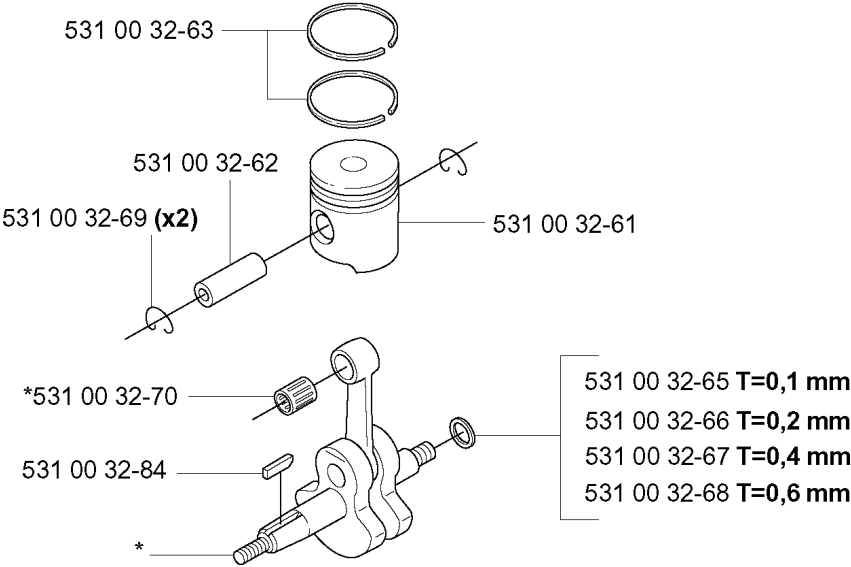

F *compl 531 00 33-96