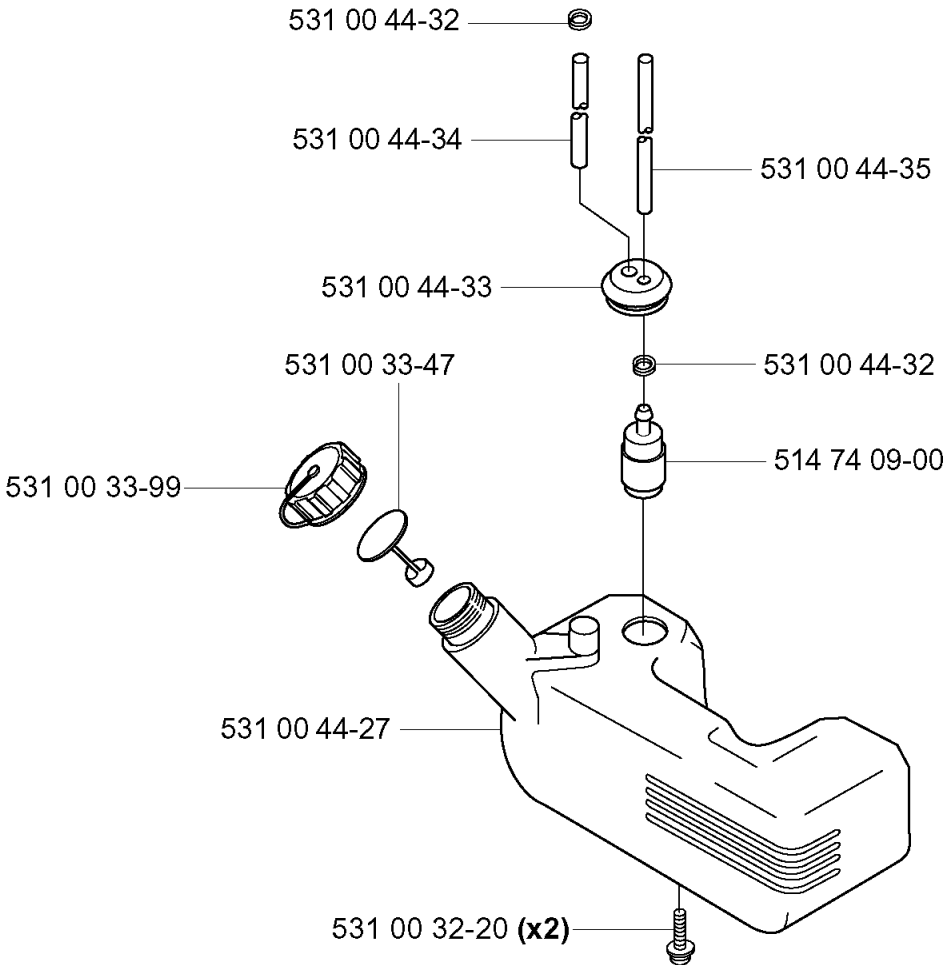

## THROTTLE CONTROLS

141 B, KAWASAKI, TEX45D-BC57, 20041400001-Current

Part No	Description	Remark	QTY KIT
531 00 33-98	THROTTLE CABLE ASSY		1
531 00 37-04	HOLDER		1

**K**