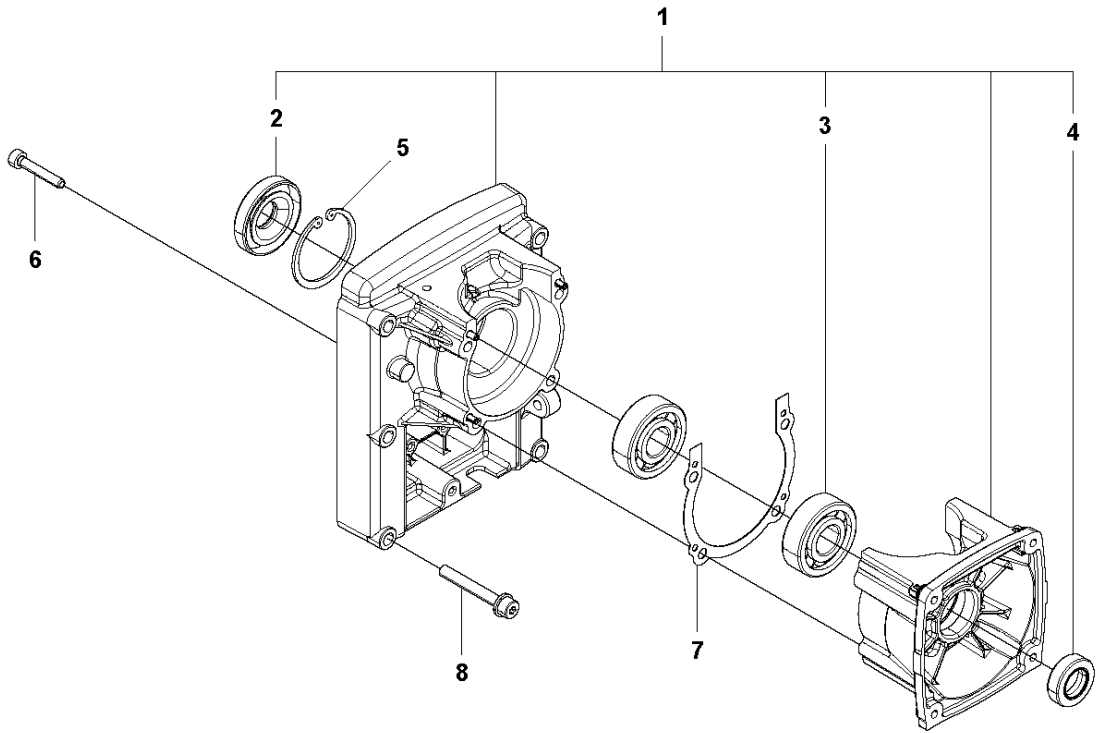

K 150BT
CRANK CASE

CRANKCASE

150 BT, 965877601, 20180500001-Current

Ref	Part No	Description	Remark	QTY KIT
1	502 84 89-01	CRANKCASE		1
2	502 84 90-01	SEALING		1
3	576 69 61-01	BALL BEARING		2
4	502 84 92-01	SEALING		1
5	510 55 13-01	SNAP RING		1
6	515 38 81-01	BOLT		4
7	502 84 94-01	GASKET		1
8	576 81 04-01	BOLT		6