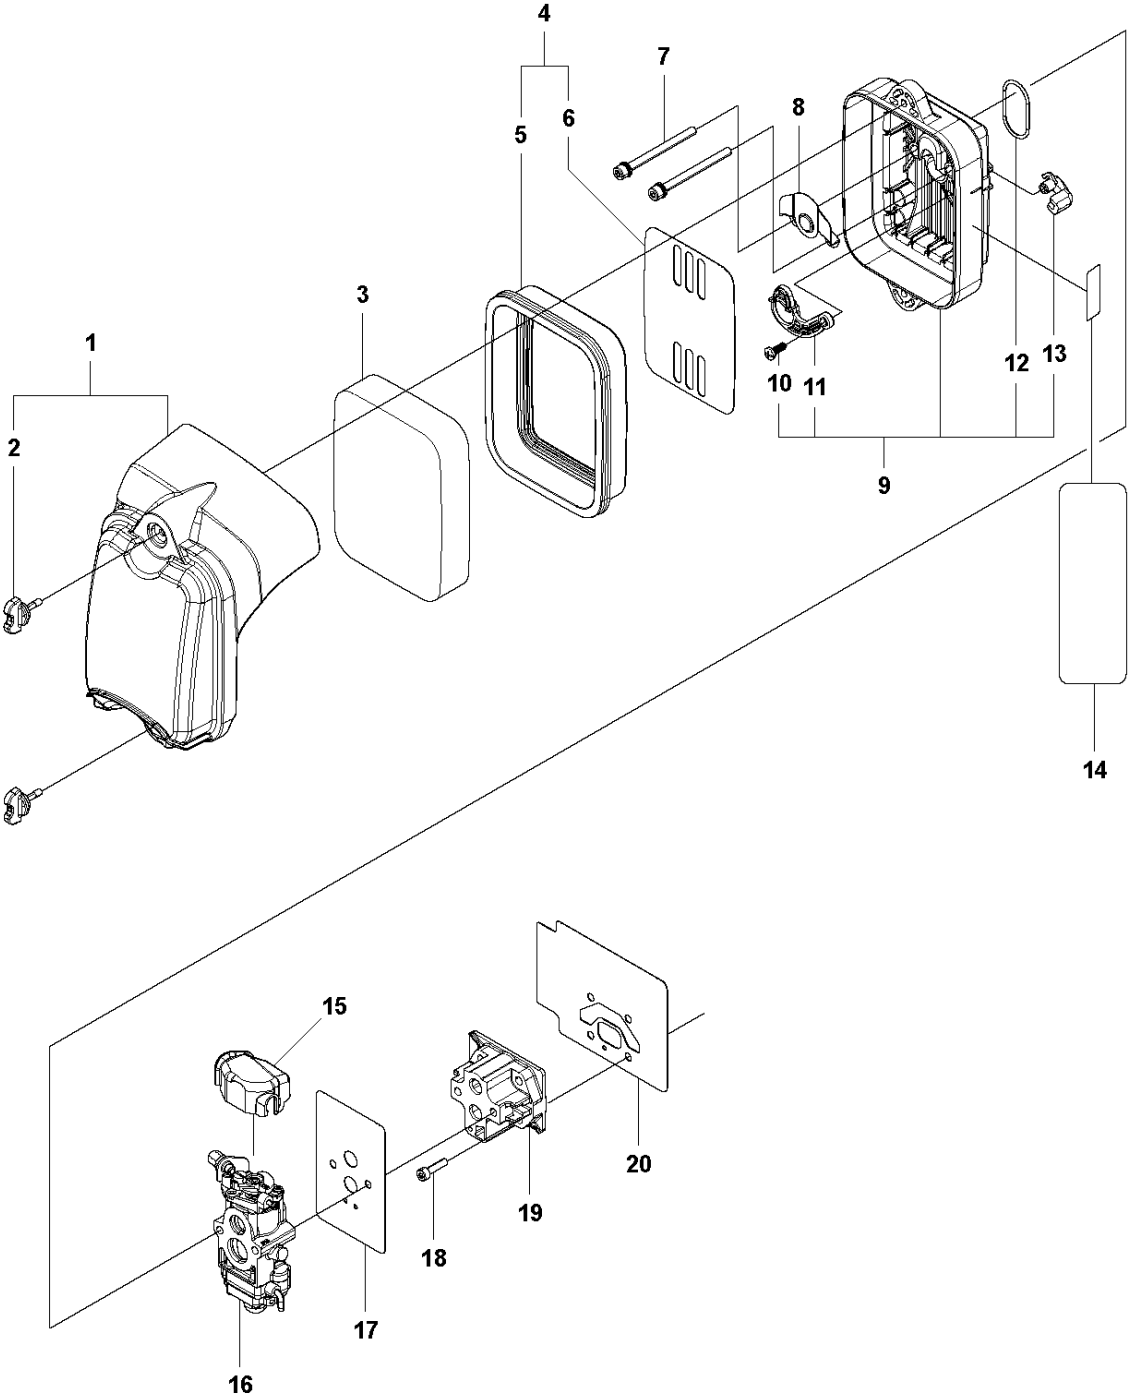

E 150BT
CARBURETOR & AIR FILTER

CARBURETOR & AIR FILTER

150 BT, 965877601, 20180500001-Current

Ref	Part No	Description	Remark	QTY	KIT
1	502 84 42-01	COVER		1	
2	502 84 43-01	KNOB		2	
3	502 84 44-02	AIR FILTER		1	
4	502 84 45-01	GASKET		1	
7	502 84 46-01	SCREW		2	
8	502 84 47-01	PLATE		1	
9	502 84 49-02	AIR FILTER HOLDER		1	
10	581 73 62-01	SCREW		1	9
11	512 25 96-01	PLATE.CHOKE		1	9
12	512 26 00-01	O-RING		1	9
13	521 74 05-01	LEVER		1	9
14	521 74 02-01	LABEL		1	
15	506 74 42-01	COVER		1	
16	581 15 50-01	CARBURETTOR		1	
17	502 84 53-01	GASKET		1	
18	586 49 60-01	BOLT		4	
19	502 84 54-01	INSULATION		1	
20	502 84 55-01	GASKET		1