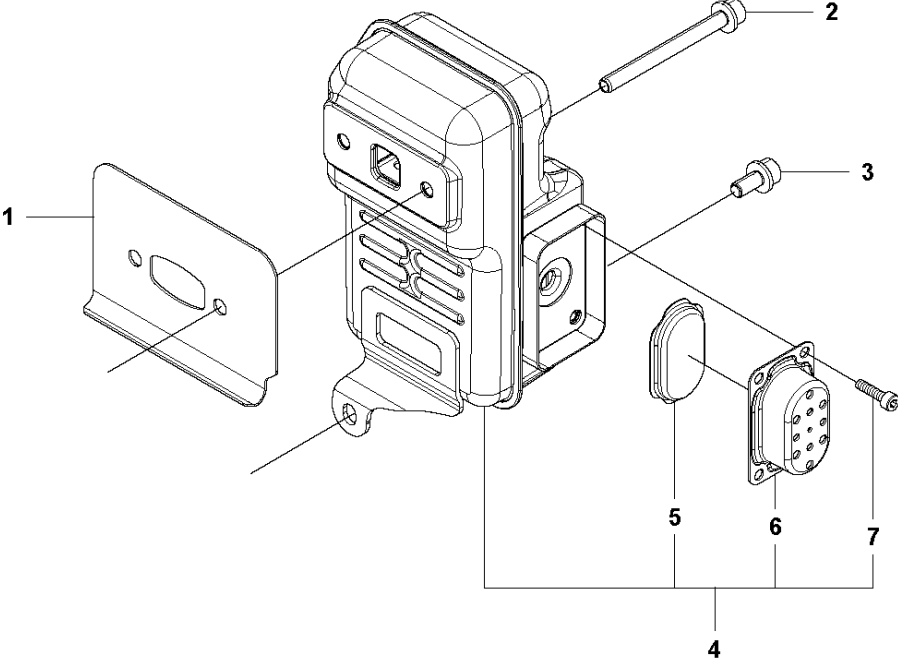

F 150BT
MUFFLER

MUFFLER

150 BT, 965877601, 20180500001-Current

Ref	Part No	Description	Remark	QTY KIT
1	511 49 42-01	GASKET		1
2	584 63 39-01	BOLT		2
3	586 49 61-01	BOLT	alternative 544 25 80-01	1
4	502 84 57-01	MUFFLER ASSY		1
5	502 84 58-01	SPARK ARRESTER SCREEN		1
6	502 84 59-01	EXHAUST DUCT		1
7	584 27 36-01	BOLT	alternative : 544 36 27-01	4