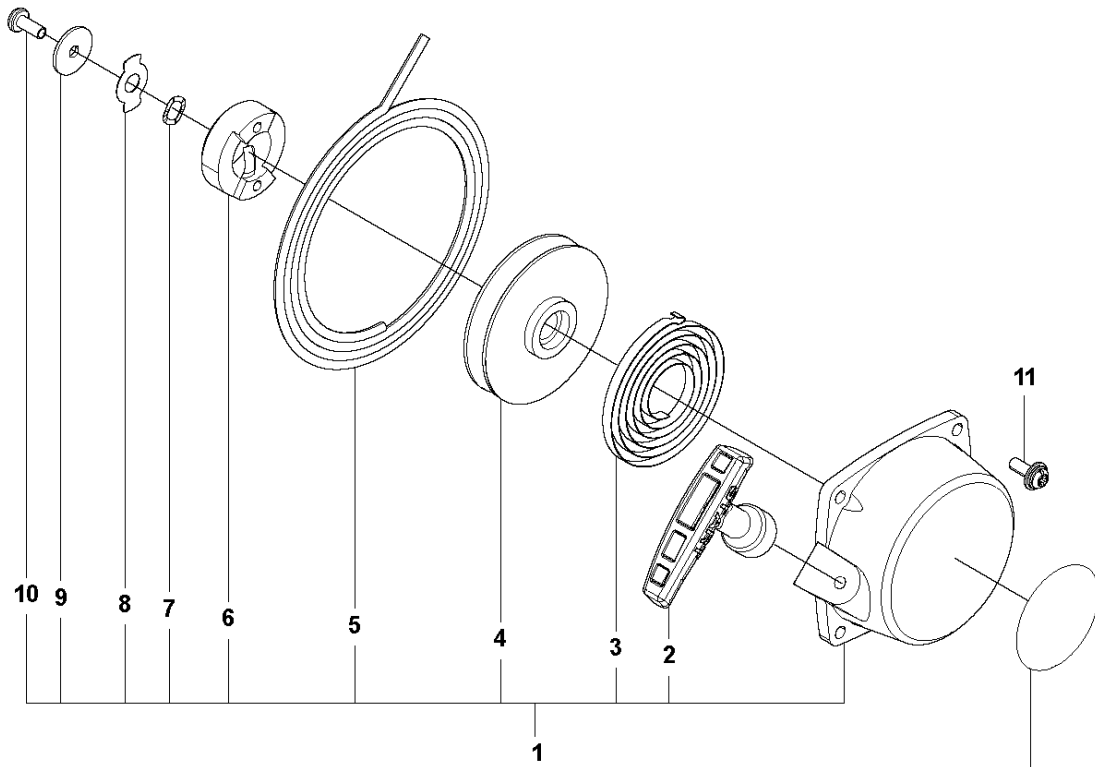

SPARE PARTS LIST

BLOWERS

150 BT, 965877601,
20180500001-Current

TUBE

150 BT, 965877601, 20180500001-Current

Ref	Part No	Description	Remark	QTY KIT
1	577 07 87-02	ELBOW		1
2	581 45 19-01	O-RING		1
3	577 07 88-01	PIPE		1
4	544 27 41-01	CLAMP		1
5	504 06 49-01	CLAMP		1
6	577 07 89-02	TUBE		1
7	577 07 93-02	TUBE		1
8	577 07 95-02	PIPE		1
9	577 07 96-02	PIPE		1

B 150BT
HANDLE & CONTROLS

HANDLE & CONTROLS

150 BT, 965877601, 20180500001-Current

Ref	Part No	Description	Remark	QTY KIT
1	584 24 21-02	HANDLE ASSY		1
2	512 84 79-01	SCREW		1

C 150BT
CYLINDER COVER

CYLINDER COVER

150 BT, 965877601, 20180500001-Current

Ref	Part No	Description	Remark	QTY KIT
1	502 84 30-01	CYLINDER COVER		1
2	512 84 81-01	SCREW		4
3	521 55 36-01	LABEL		1

D 150BT
STARTER

12

STARTER

150 BT, 965877601, 20180500001-Current

Ref	Part No	Description	Remark	QTY KIT
1	502 84 31-01	STARTER ASSY		1
2	502 84 32-01	KNOB		1
3	502 84 33-01	SPRING		1
4	502 84 34-01	STARTER PULLEY		1
5	502 84 35-01	CORD		1
6	504 55 48-01	STARTER PAWL		1
7	502 84 36-01	WASHER		1
8	504 55 49-01	RETAINER		1
9	502 84 37-01	WASHER		1
10	502 84 38-01	SCREW		1
11	586 49 65-01	SCREW	Alternative 502 84 39-01	4
12	529 29 57-01	LABEL		1
13	513 28 88-01	PULLEY		1
14	513 24 19-01	NUT		1