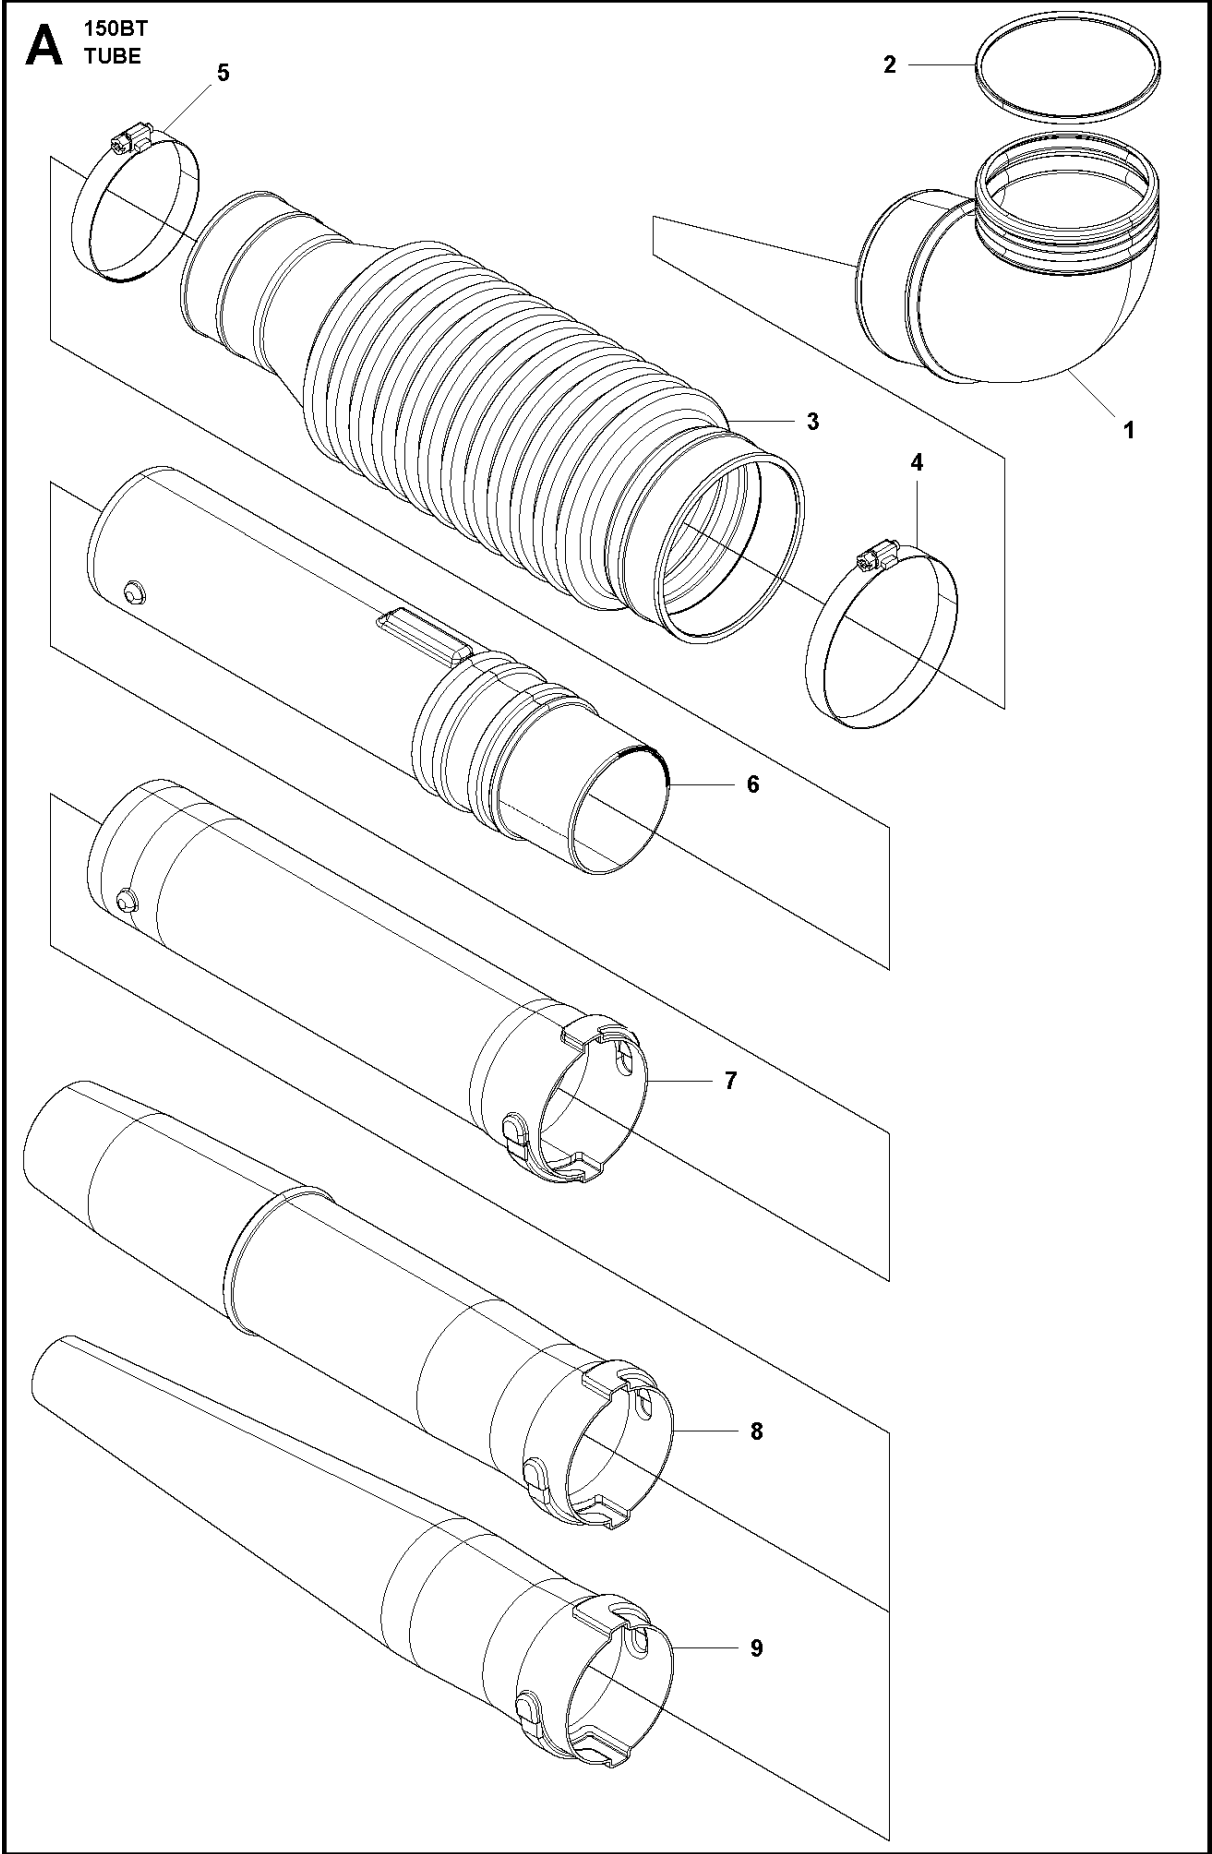

SPARE PARTS LIST

BLOWERS

150 BT, 965877601,
20180500001-Current

TUBE

150 BT, 965877601, 20180500001-Current

Ref	Part No	Description	Remark	QTY KIT
1	577 07 87-02	ELBOW		1
2	581 45 19-01	O-RING		1
3	577 07 88-01	PIPE		1
4	544 27 41-01	CLAMP		1
5	504 06 49-01	CLAMP		1
6	577 07 89-02	TUBE		1
7	577 07 93-02	TUBE		1
8	577 07 95-02	PIPE		1
9	577 07 96-02	PIPE		1

B 150BT
HANDLE & CONTROLS

HANDLE & CONTROLS

150 BT, 965877601, 20180500001-Current

Ref	Part No	Description	Remark	QTY KIT
1	584 24 21-02	HANDLE ASSY		1
2	512 84 79-01	SCREW		1

C 150BT
CYLINDER COVER

CYLINDER COVER

150 BT, 965877601, 20180500001-Current

Ref	Part No	Description	Remark	QTY KIT
1	502 84 30-01	CYLINDER COVER		1
2	512 84 81-01	SCREW		4
3	521 55 36-01	LABEL		1

D 150BT
STARTER

12

STARTER

150 BT, 965877601, 20180500001-Current

Ref	Part No	Description	Remark	QTY KIT
1	502 84 31-01	STARTER ASSY		1
2	502 84 32-01	KNOB		1
3	502 84 33-01	SPRING		1
4	502 84 34-01	STARTER PULLEY		1
5	502 84 35-01	CORD		1
6	504 55 48-01	STARTER PAWL		1
7	502 84 36-01	WASHER		1
8	504 55 49-01	RETAINER		1
9	502 84 37-01	WASHER		1
10	502 84 38-01	SCREW		1
11	586 49 65-01	SCREW	Alternative 502 84 39-01	4
12	529 29 57-01	LABEL		1
13	513 28 88-01	PULLEY		1
14	513 24 19-01	NUT		1