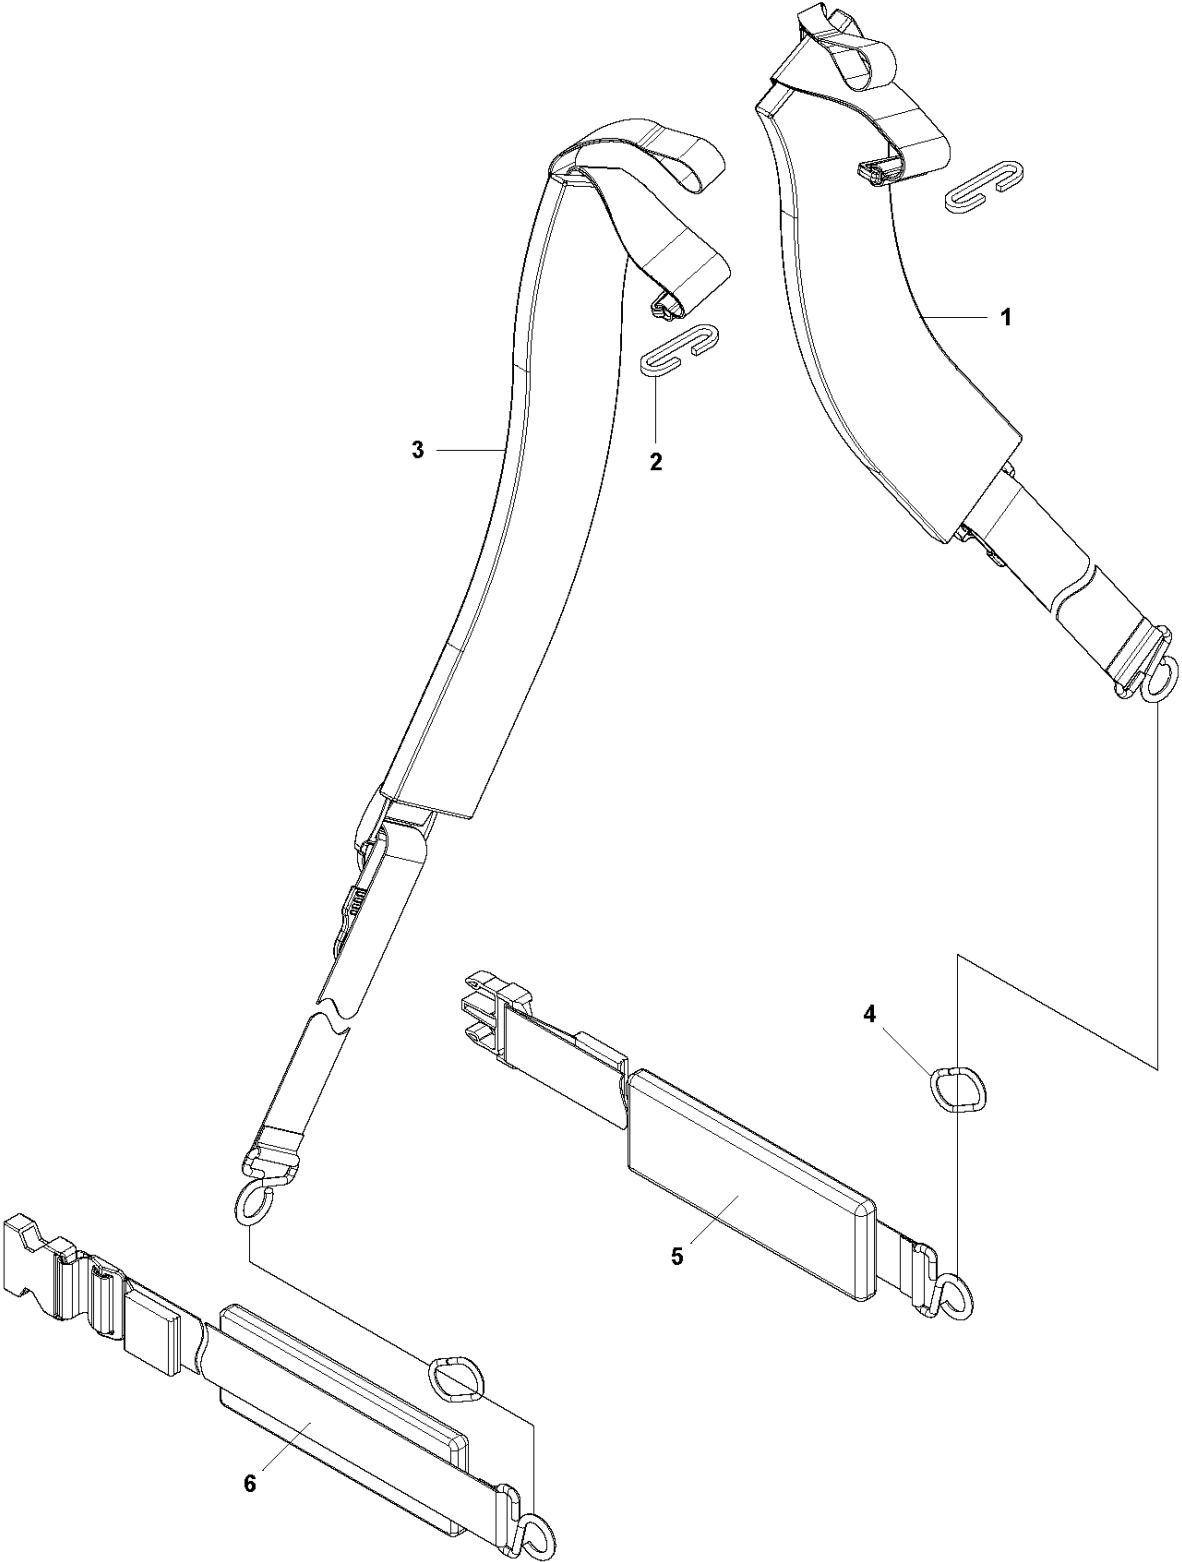

P 150BT
HARNESS

HARNESS

150 BT, 965877601, 20180500001-Current

Ref	Part No	Description	Remark	QTY KIT
1	511 80 29-01	BAND		1
2	544 27 00-01	CLIP		2
3	511 80 30-01	BAND		1
4	514 33 16-01	RING		2
5	511 80 36-01	BAND		1
6	511 80 38-01	BAND		1