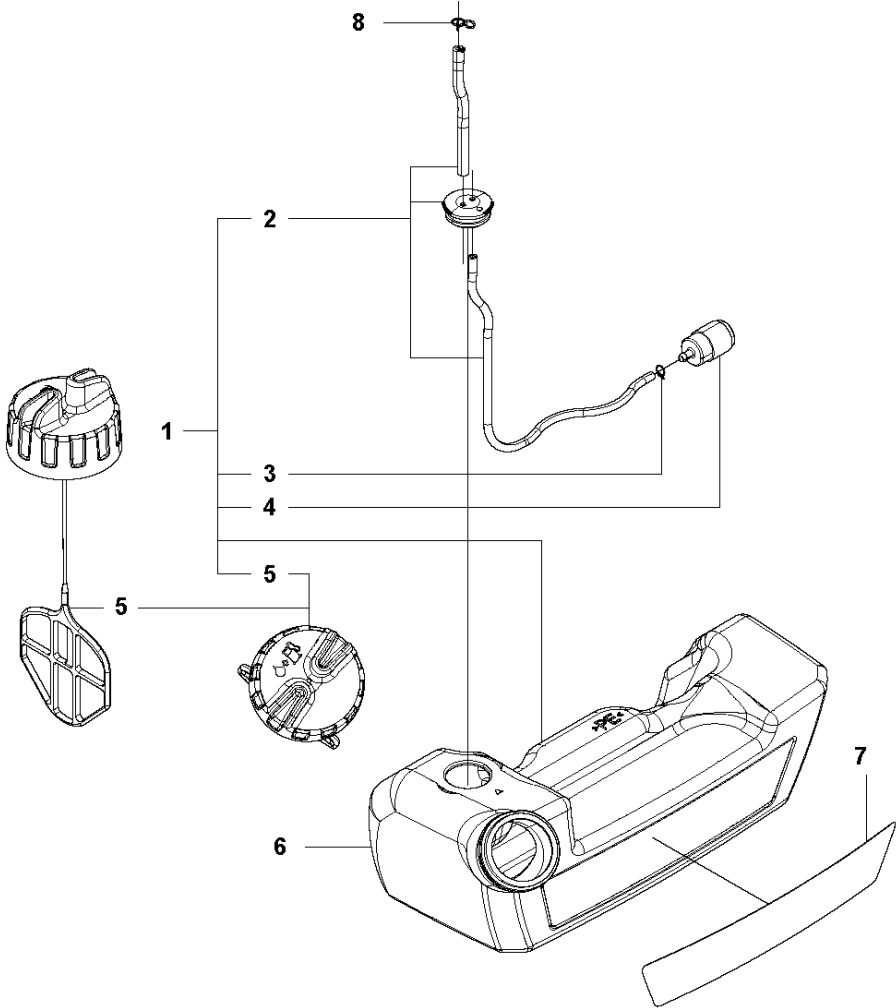

G 150BT
FUEL TANK

FUEL TANK

150 BT, 965877601, 20180500001-Current

Ref	Part No	Description	Remark	QTY KIT
1	581 19 26-01	FUEL TANK		1
2	579 13 83-03	HOSE ASSY		1
3	506 70 70-01	CLIP		1
4	506 74 26-01	FILTER		1
5	578 93 15-03	FUEL CAP ASSY		1
6	588 59 78-01	FUEL TANK		1
7	502 84 62-02	DECAL		1
8	506 74 15-01	CLIP		1