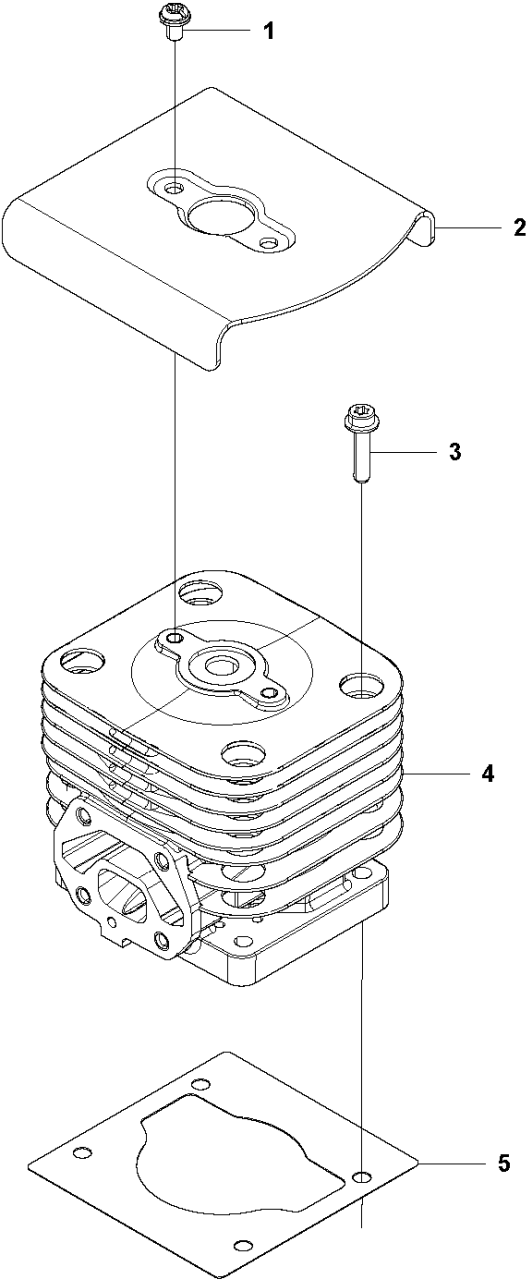

150 BT, 965877601, 20180500001-Current

Ref	Part No	Description	Remark	QTY KIT
1	502 84 30-01	CYLINDER COVER		1
2	512 84 81-01	SCREW		4
3	521 55 36-01	LABEL		1

D 150BT
STARTER

12

STARTER

150 BT, 965877601, 20180500001-Current

E 150BT
CARBURETOR & AIR FILTER

CARBURETOR & AIR FILTER

150 BT, 965877601, 20180500001-Current

Ref	Part No	Description	Remark	QTY	KIT
1	502 84 42-01	COVER		1	
2	502 84 43-01	KNOB		2	
3	502 84 44-02	AIR FILTER		1	
4	502 84 45-01	GASKET		1	
7	502 84 46-01	SCREW		2	
8	502 84 47-01	PLATE		1	
9	502 84 49-02	AIR FILTER HOLDER		1	
10	581 73 62-01	SCREW		1	9
11	512 25 96-01	PLATE.CHOKE		1	9
12	512 26 00-01	O-RING		1	9
13	521 74 05-01	LEVER		1	9
14	521 74 02-01	LABEL		1	
15	506 74 42-01	COVER		1	
16	581 15 50-01	CARBURETTOR		1	
17	502 84 53-01	GASKET		1	
18	586 49 60-01	BOLT		4	
19	502 84 54-01	INSULATION		1	
20	502 84 55-01	GASKET		1	

G 150BT
FUEL TANK

FUEL TANK

150 BT, 965877601, 20180500001-Current

Ref	Part No	Description	Remark	QTY KIT
1	581 19 26-01	FUEL TANK		1
2	579 13 83-03	HOSE ASSY		1
3	506 70 70-01	CLIP		1
4	506 74 26-01	FILTER		1
5	578 93 15-03	FUEL CAP ASSY		1
6	588 59 78-01	FUEL TANK		1
7	502 84 62-02	DECAL		1
8	506 74 15-01	CLIP		1

J 150BT
CYLINDER

CYLINDER

150 BT, 965877601, 20180500001-Current

Ref	Part No	Description	Remark	QTY KIT
1	544 25 68-01	SCREW	Alternative : 586495901	2
2	502 84 65-01	PLATE		1
3	584 63 38-01	BOLT		4
4	502 84 87-01	CYLINDER		1
5	502 84 88-01	GASKET		1