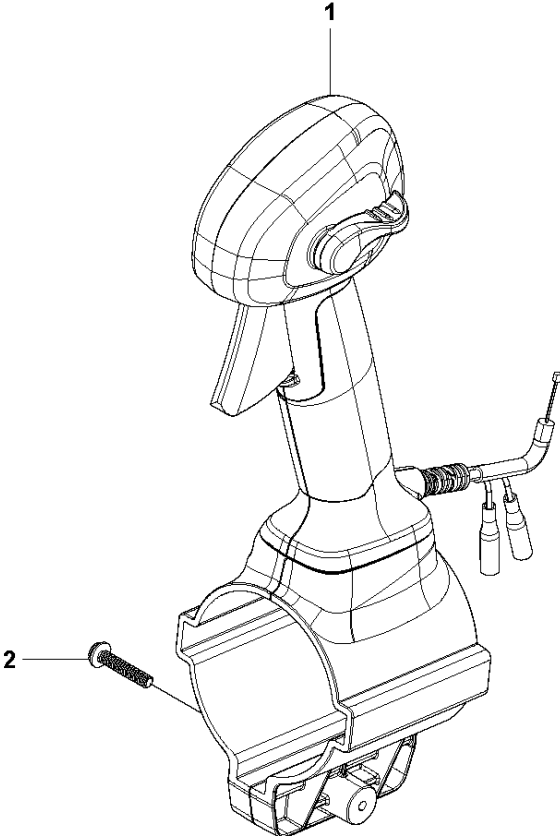

SPARE PARTS LIST

BLOWERS

150 BT, 965877601,
20180500001-Current

TUBE

150 BT, 965877601, 20180500001-Current

Ref	Part No	Description	Remark	QTY KIT
1	577 07 87-02	ELBOW		1
2	581 45 19-01	O-RING		1
3	577 07 88-01	PIPE		1
4	544 27 41-01	CLAMP		1
5	504 06 49-01	CLAMP		1
6	577 07 89-02	TUBE		1
7	577 07 93-02	TUBE		1
8	577 07 95-02	PIPE		1
9	577 07 96-02	PIPE		1

B 150BT
HANDLE & CONTROLS

HANDLE & CONTROLS

150 BT, 965877601, 20180500001-Current

Ref	Part No	Description	Remark	QTY KIT
1	584 24 21-02	HANDLE ASSY		1
2	512 84 79-01	SCREW		1

C 150BT
CYLINDER COVER

CYLINDER COVER

150 BT, 965877601, 20180500001-Current

Ref	Part No	Description	Remark	QTY KIT
1	502 84 30-01	CYLINDER COVER		1
2	512 84 81-01	SCREW		4
3	521 55 36-01	LABEL		1

D 150BT
STARTER

12

STARTER

150 BT, 965877601, 20180500001-Current

Ref	Part No	Description	Remark	QTY KIT
1	502 84 31-01	STARTER ASSY		1
2	502 84 32-01	KNOB		1
3	502 84 33-01	SPRING		1
4	502 84 34-01	STARTER PULLEY		1
5	502 84 35-01	CORD		1
6	504 55 48-01	STARTER PAWL		1
7	502 84 36-01	WASHER		1
8	504 55 49-01	RETAINER		1
9	502 84 37-01	WASHER		1
10	502 84 38-01	SCREW		1
11	586 49 65-01	SCREW	Alternative 502 84 39-01	4
12	529 29 57-01	LABEL		1
13	513 28 88-01	PULLEY		1
14	513 24 19-01	NUT		1