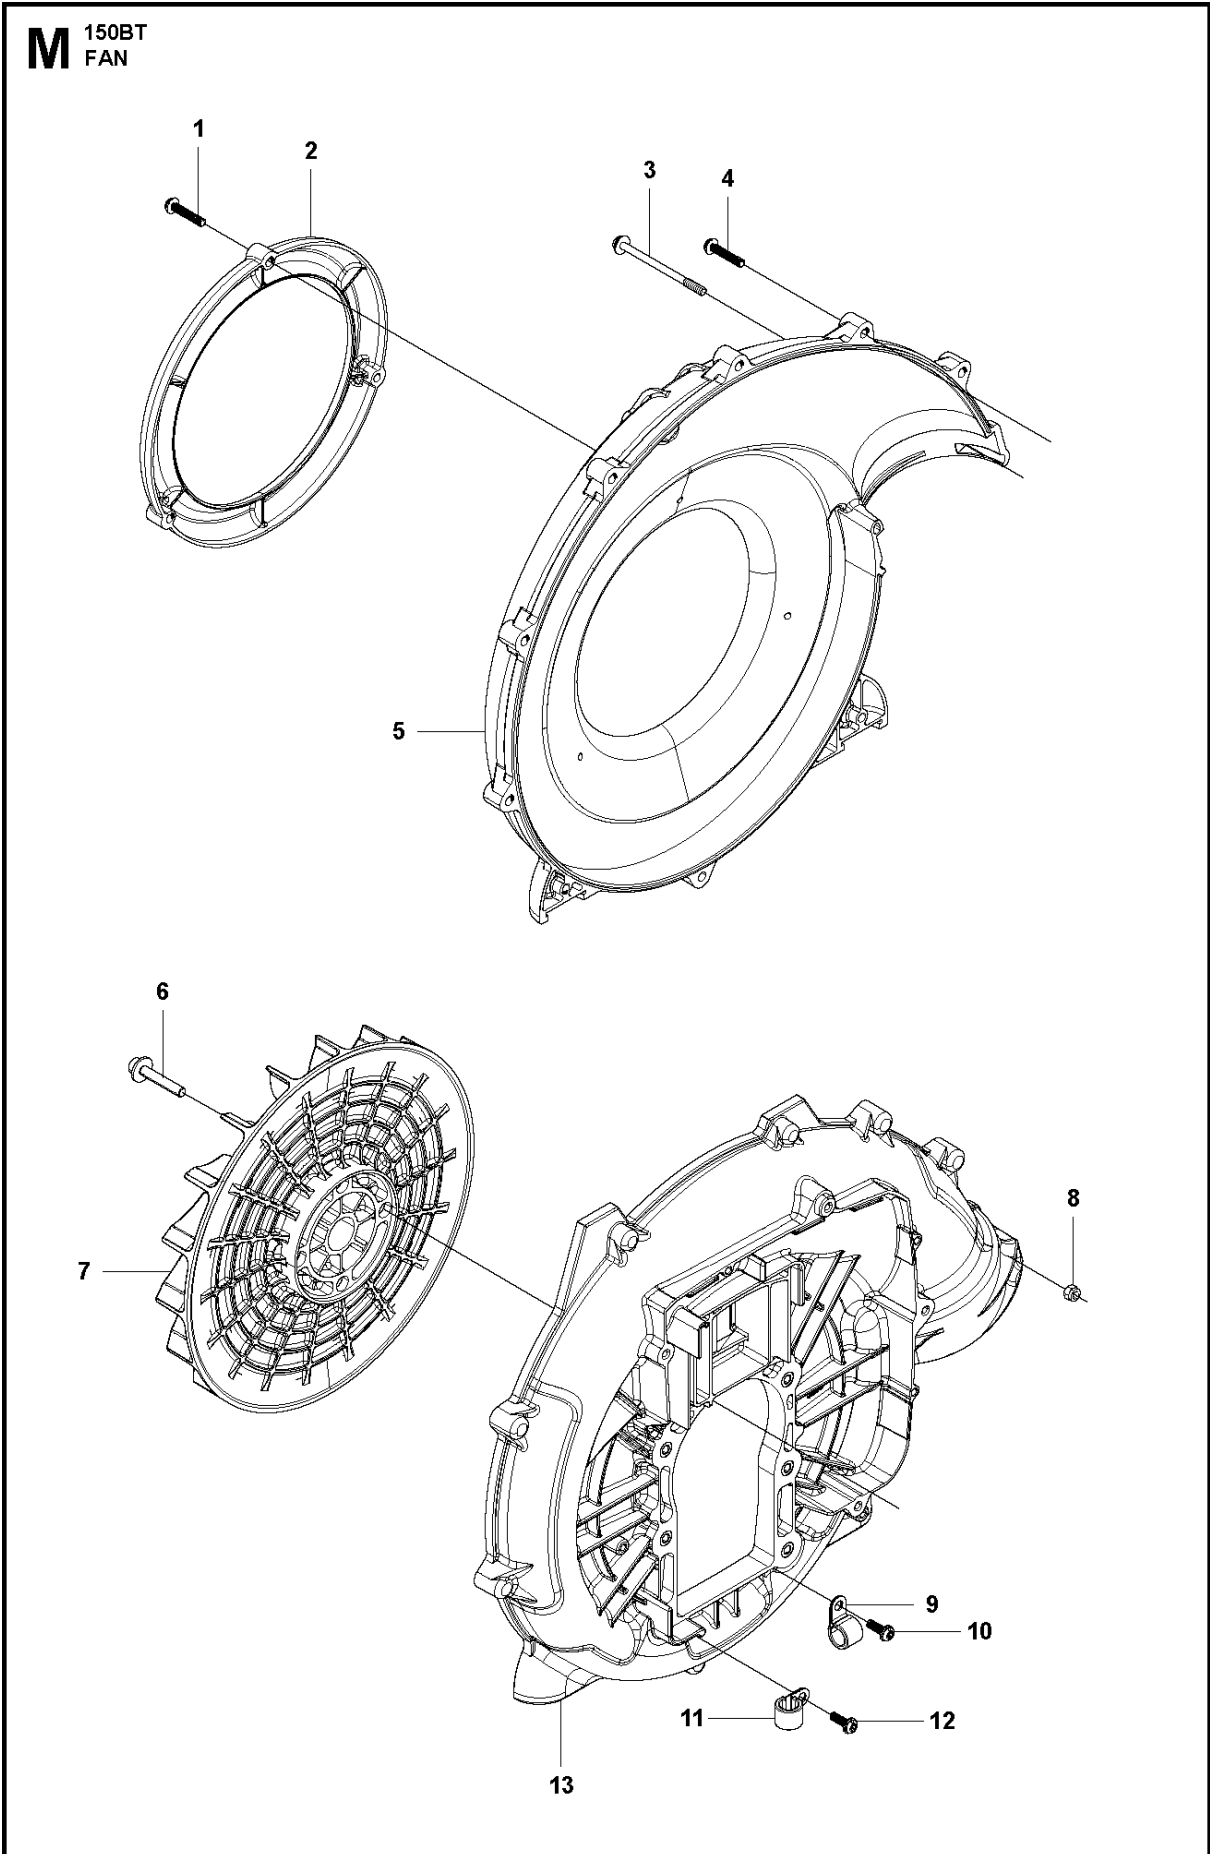

FAN

150 BT, 965877601, 20180500001-Current

Ref	Part No	Description	Remark	QTY KIT
1	512 84 81-01	SCREW		3
2	511 80 52-01	FUNNEL		1
3	544 26 46-01	SCREW		2
4	512 84 81-01	SCREW		9
5	511 80 50-01	VOLUTE COVER		1
6	510 90 61-01	BOLT		4
7	502 85 02-01	FAN		1
8	514 18 39-01	NUT		2
9	504 12 23-01	CLAMP		1
10	512 84 79-01	SCREW		1
11	521 52 51-01	CLAMP		1
12	512 84 79-01	SCREW		1
13	502 85 03-01	FAN HOUSING		1