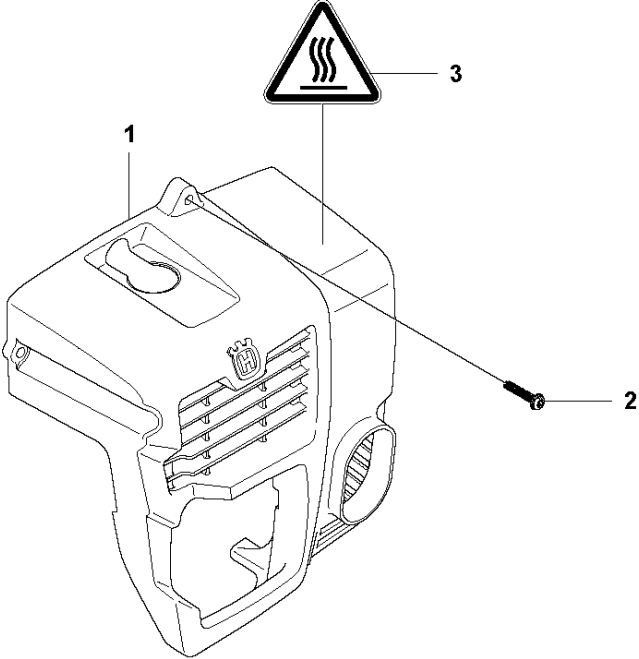

SPARE PARTS LIST

BLOWERS

150 BT, 965877601,
20180500001-Current

TUBE

150 BT, 965877601, 20180500001-Current

Ref	Part No	Description	Remark	QTY KIT
1	577 07 87-02	ELBOW		1
2	581 45 19-01	O-RING		1
3	577 07 88-01	PIPE		1
4	544 27 41-01	CLAMP		1
5	504 06 49-01	CLAMP		1
6	577 07 89-02	TUBE		1
7	577 07 93-02	TUBE		1
8	577 07 95-02	PIPE		1
9	577 07 96-02	PIPE		1

B 150BT
HANDLE & CONTROLS

HANDLE & CONTROLS

150 BT, 965877601, 20180500001-Current

Ref	Part No	Description	Remark	QTY KIT
1	584 24 21-02	HANDLE ASSY		1
2	512 84 79-01	SCREW		1

C 150BT
CYLINDER COVER

CYLINDER COVER

150 BT, 965877601, 20180500001-Current

Ref	Part No	Description	Remark	QTY KIT
1	502 84 30-01	CYLINDER COVER		1
2	512 84 81-01	SCREW		4
3	521 55 36-01	LABEL		1

D 150BT
STARTER

12

STARTER

150 BT, 965877601, 20180500001-Current

E 150BT
CARBURETOR & AIR FILTER

CARBURETOR & AIR FILTER

150 BT, 965877601, 20180500001-Current

Ref	Part No	Description	Remark	QTY	KIT
1	502 84 42-01	COVER		1	
2	502 84 43-01	KNOB		2	
3	502 84 44-02	AIR FILTER		1	
4	502 84 45-01	GASKET		1	
7	502 84 46-01	SCREW		2	
8	502 84 47-01	PLATE		1	
9	502 84 49-02	AIR FILTER HOLDER		1	
10	581 73 62-01	SCREW		1	9
11	512 25 96-01	PLATE.CHOKE		1	9
12	512 26 00-01	O-RING		1	9
13	521 74 05-01	LEVER		1	9
14	521 74 02-01	LABEL		1	
15	506 74 42-01	COVER		1	
16	581 15 50-01	CARBURETTOR		1	
17	502 84 53-01	GASKET		1	
18	586 49 60-01	BOLT		4	
19	502 84 54-01	INSULATION		1	
20	502 84 55-01	GASKET		1	