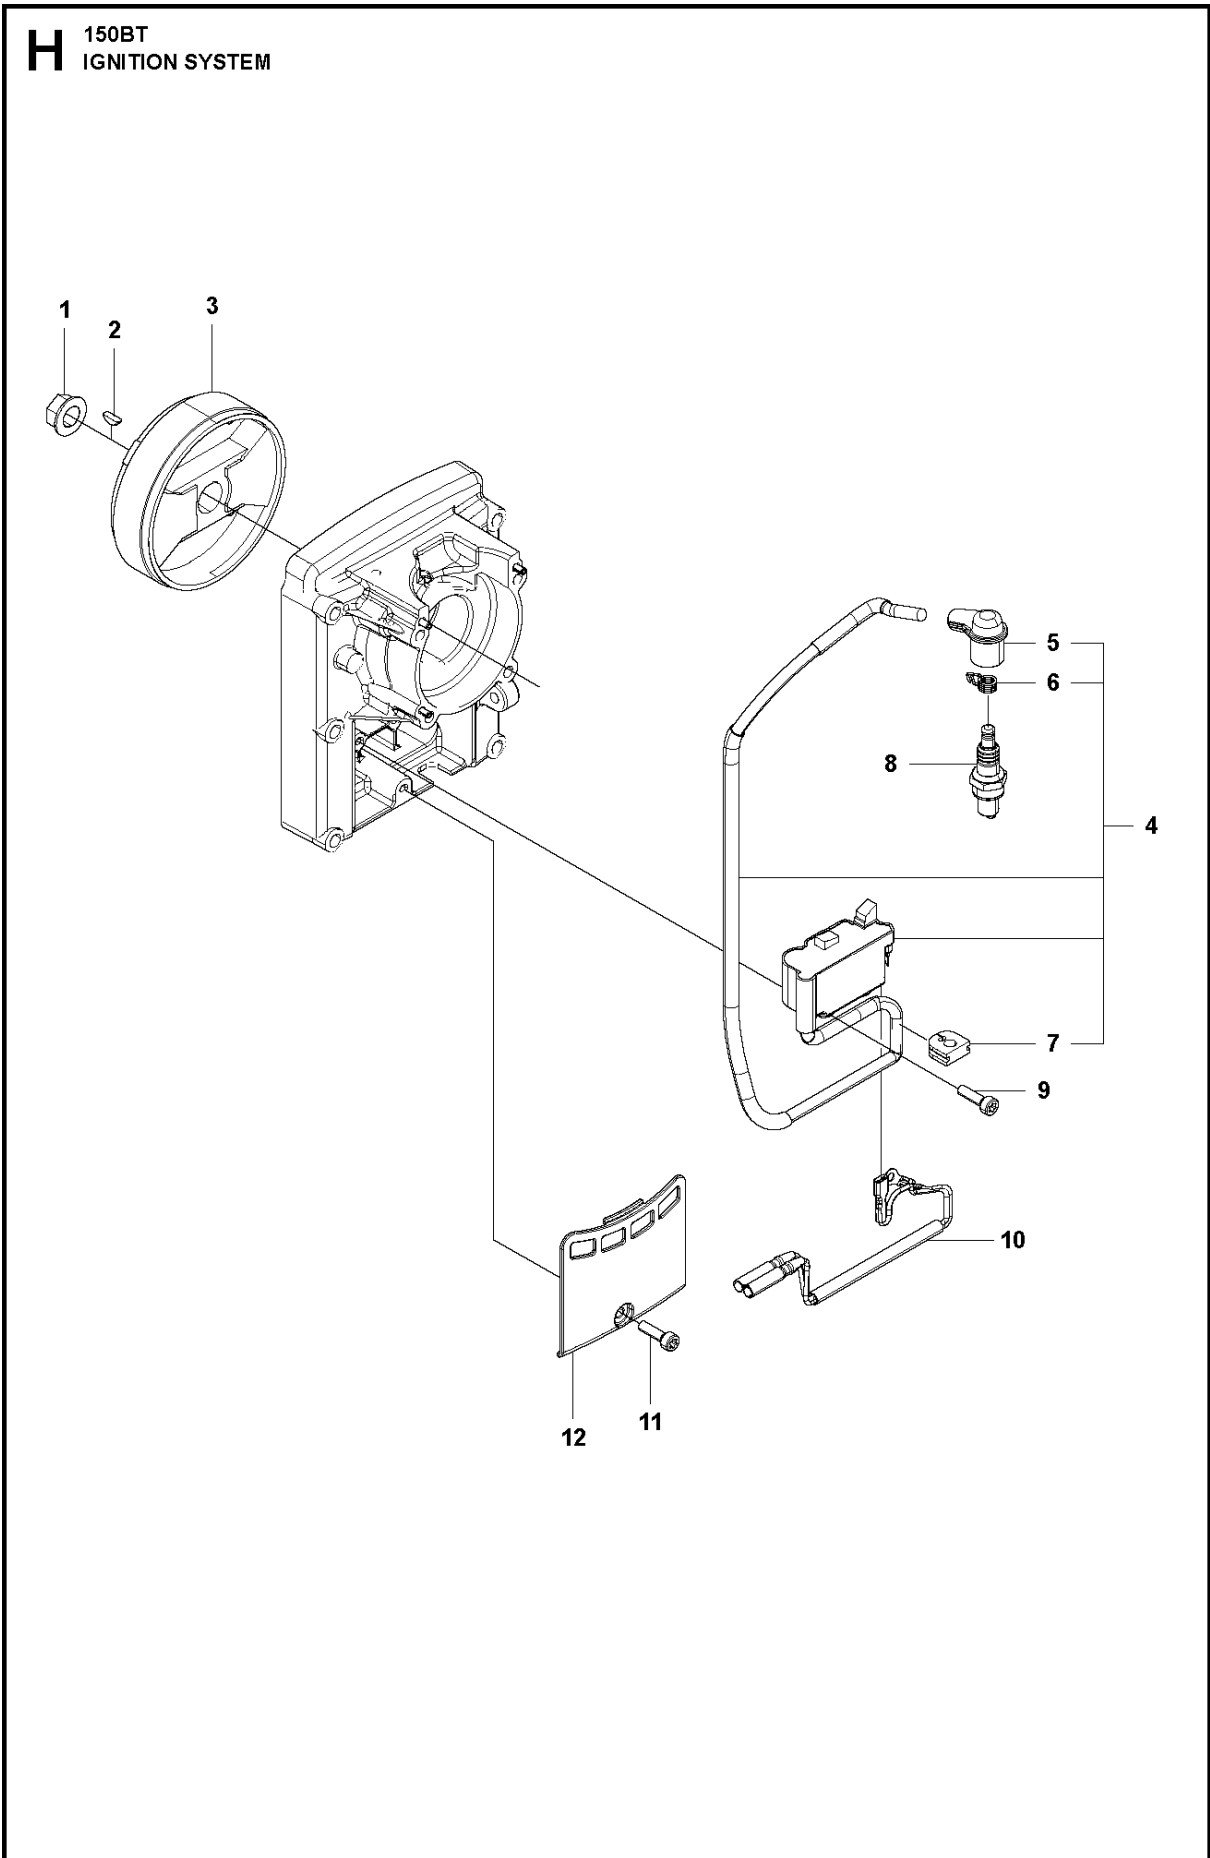

IGNITION SYSTEM

150 BT, 965877601, 20180500001-Current

Ref	Part No	Description	Remark	QTY KIT
1	586 49 64-01	NUT		1
2	506 68 94-01	KEY		1
3	502 84 63-01	FLYWHEEL		1
4	581 17 77-01	IGNITION MODULE ASSY		1
5	512 44 40-01	HUB CAP		1
6	504 11 82-01	SPRING		1
7	515 41 53-01	GROMMET		1
8	506 61 51-01	SPARK PLUG		1
8	581 36 23-01	SPARK PLUG		1
9	581 37 88-01	BOLT	alternative : 506 75 57-01	2
10	505 18 37-01	CORD		1
11	581 37 88-01	BOLT	Alternative 506 74 57-01	1
12	513 66 39-01	COVER		1