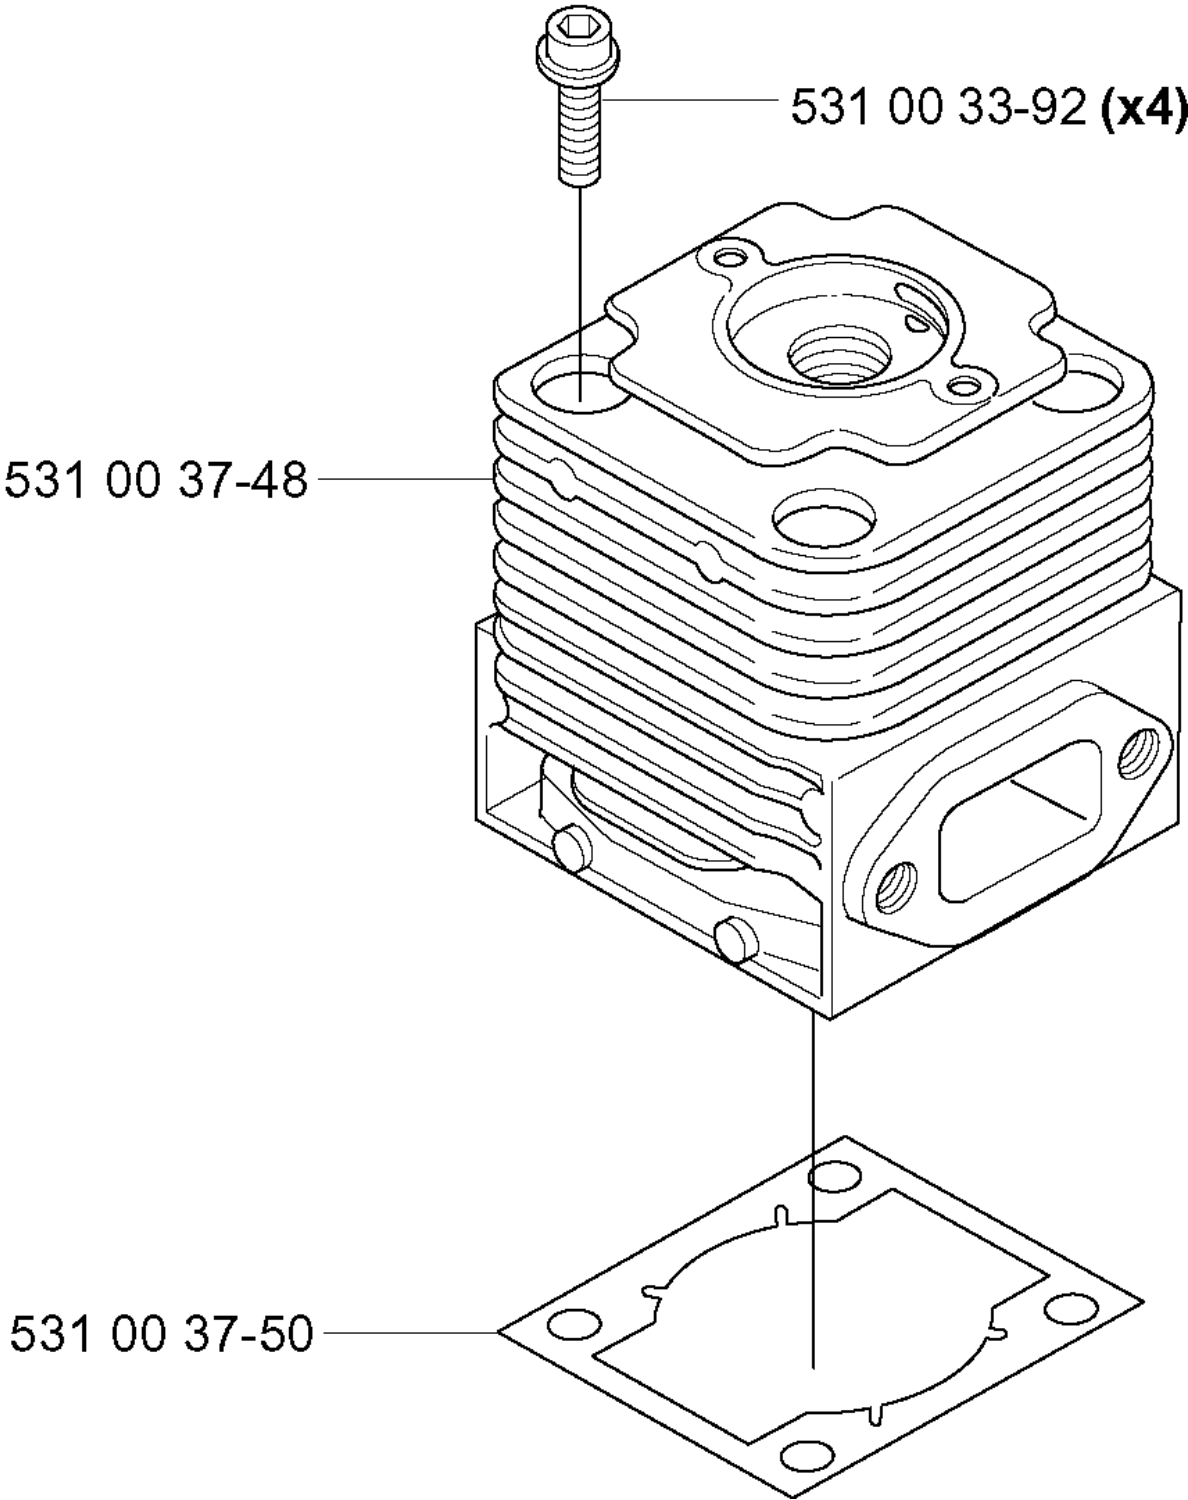

## HANDLE &amp; CONTROLS

165 BT, KAWASAKI, TE059D-BC50, 20041800001-Current

Part No	Description	Remark	QTY KIT
503 22 23-03	LOCK NUT		1
531 00 32-49	BAND		1
531 00 33-78	SCREW		1
531 00 33-88	HANDLE		1
531 00 37-37	THROTTLE TRIGGER		1
531 00 37-45	BRACKET		1
531 00 37-46	BRACKET		1
531 00 37-86	HOLDER		1
531 00 44-67	HANDLE		1
531 00 44-68	HANDLE		1
531 00 44-69	LEVER		1
531 00 44-70	LEVER		1
531 00 44-71	SHAFT		1
531 00 44-72	WASHER		2
531 00 44-73	WASHER		2
531 00 44-74	WASHER		1
531 00 44-75	RETAINER RING		1
531 00 44-76	CABLE ASSY		1
531 00 44-77	SCREW		3
531 00 44-77	SCREW		2
531 00 44-78	SCREW		2
531 00 44-79	NUT		2
531 00 44-82	SPACER WASHER		2
531 00 44-83	SCREW		1
725 23 74-71	SCREW EHHM		1
734 11 52-01	WASHER		1

**C**

FAN

165 BT, KAWASAKI, TE059D-BC50, 20041800001-Current

Part No	Description	Remark	QTY KIT
531 00 32-48	SCREW		6
531 00 36-79	SCREW		3
531 00 36-86	ABSORBER		1
531 00 36-87	ABSORBER		2
531 00 37-27	SCREW		9
531 00 37-40	HOUSING		1
531 00 37-41	FAN		1
531 00 37-42	HOUSING		1
531 00 37-43	SCREW		2
531 00 44-97	PROTECTOR		1
732 25 14-01	HEXAGON LOCKING NUT		2

# D

CYLINDER

165 BT, KAWASAKI, TE059D-BC50, 20041800001-Current

Part No	Description	Remark	QTY KIT
531 00 33-92	SCREW		4
531 00 37-48	CYLINDER		1
531 00 37-50	GASKET		1