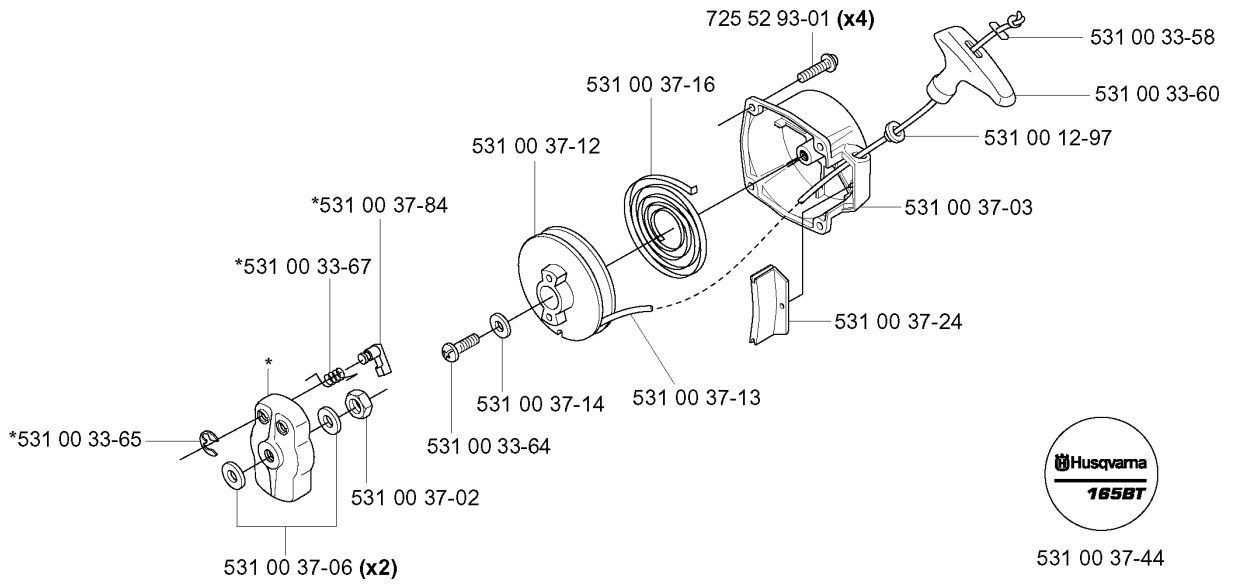

L *compl 531 00 37-85