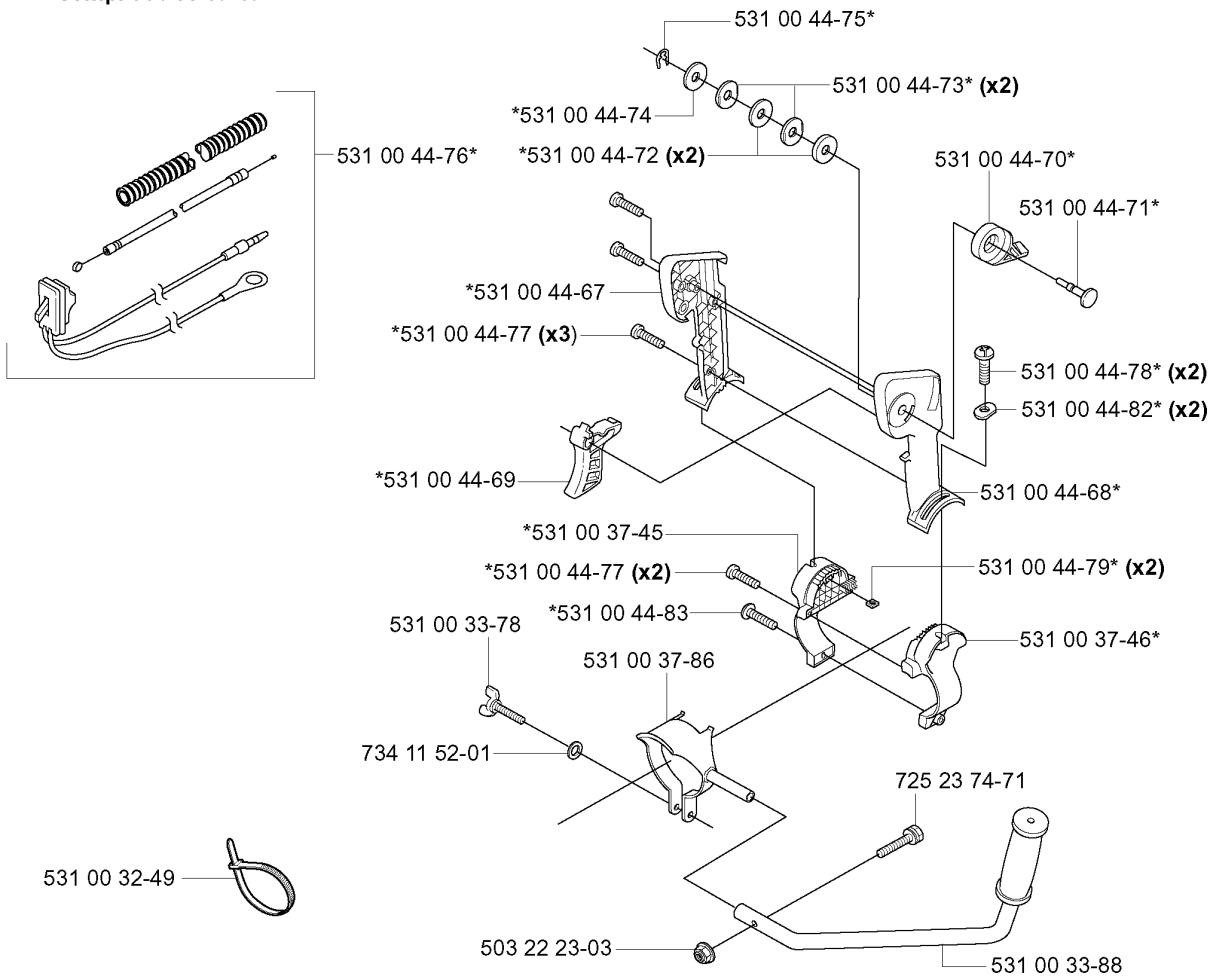

# SPARE PARTS LIST

## BLOWERS

165 BT, KAWASAKI, TE059D-BC50,  
20041800001-Current

**A**

TUBE

165 BT, KAWASAKI, TE059D-BC50, 20041800001-Current

Part No	Description	Remark	QTY KIT
531 00 32-15	O-RING		1
531 00 37-32	PIPE		1
531 00 37-33	CLAMP		2
531 00 37-34	HOLDER		1
531 00 37-35	BELLOWS		1
531 00 37-36	PIPE		1
531 00 37-38	PIPE		1
531 00 37-39	PIPE		1

## HANDLE &amp; CONTROLS

165 BT, KAWASAKI, TE059D-BC50, 20041800001-Current

Part No	Description	Remark	QTY KIT
503 22 23-03	LOCK NUT		1
531 00 32-49	BAND		1
531 00 33-78	SCREW		1
531 00 33-88	HANDLE		1
531 00 37-37	THROTTLE TRIGGER		1
531 00 37-45	BRACKET		1
531 00 37-46	BRACKET		1
531 00 37-86	HOLDER		1
531 00 44-67	HANDLE		1
531 00 44-68	HANDLE		1
531 00 44-69	LEVER		1
531 00 44-70	LEVER		1
531 00 44-71	SHAFT		1
531 00 44-72	WASHER		2
531 00 44-73	WASHER		2
531 00 44-74	WASHER		1
531 00 44-75	RETAINER RING		1
531 00 44-76	CABLE ASSY		1
531 00 44-77	SCREW		3
531 00 44-77	SCREW		2
531 00 44-78	SCREW		2
531 00 44-79	NUT		2
531 00 44-82	SPACER WASHER		2
531 00 44-83	SCREW		1
725 23 74-71	SCREW EHHM		1
734 11 52-01	WASHER		1

# D

CYLINDER

165 BT, KAWASAKI, TE059D-BC50, 20041800001-Current

Part No	Description	Remark	QTY KIT
531 00 33-92	SCREW		4
531 00 37-48	CYLINDER		1
531 00 37-50	GASKET		1