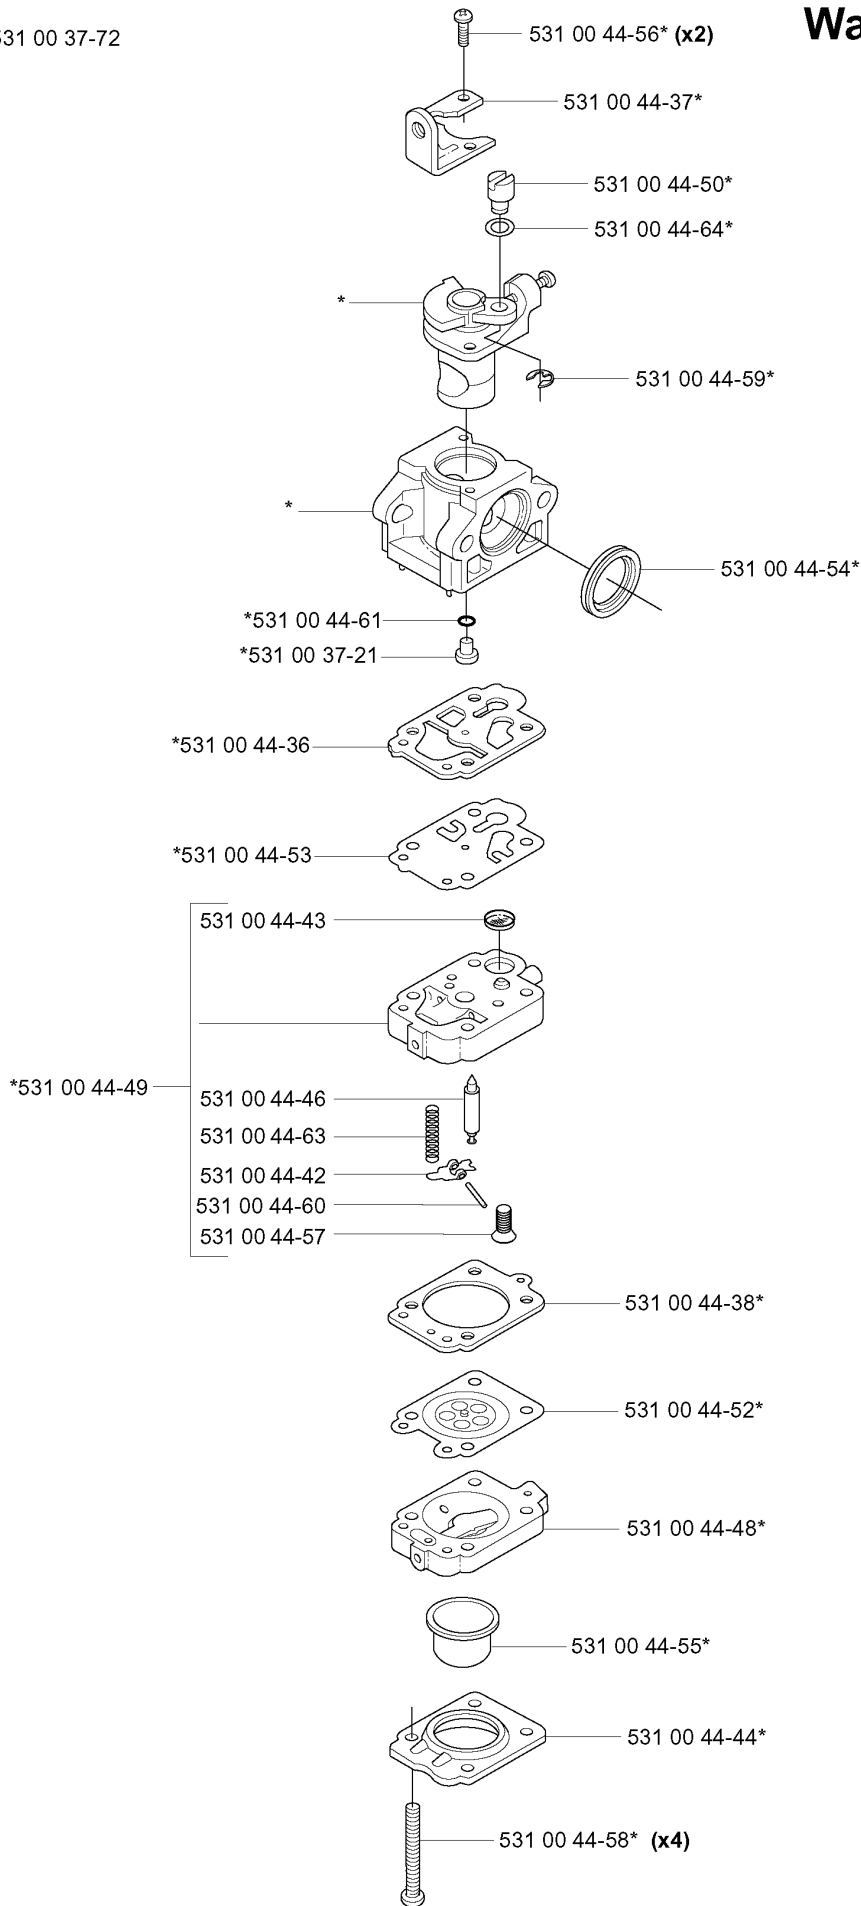

P *compl 531 00 37-72

Walbro WYK