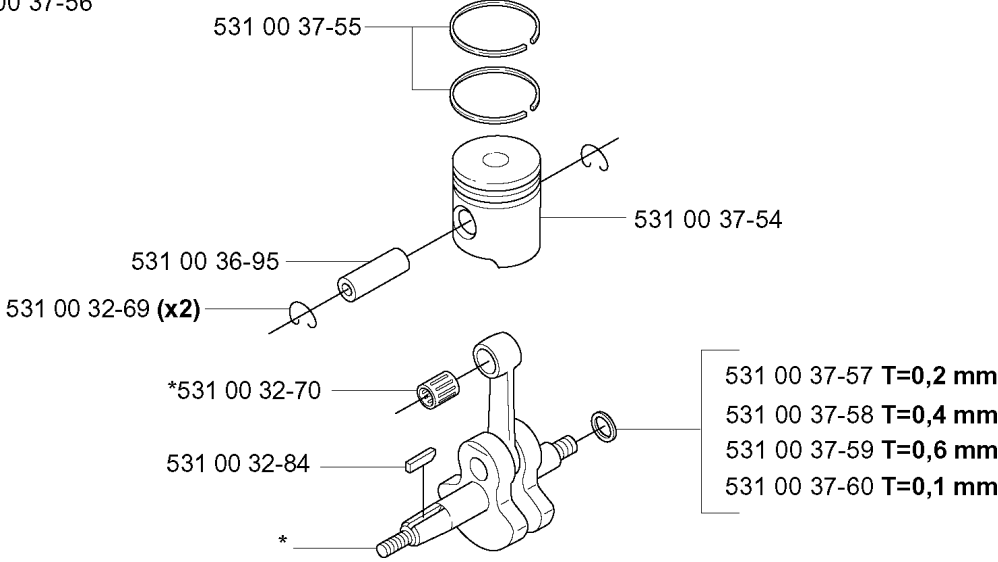

F *compl 531 00 37-56