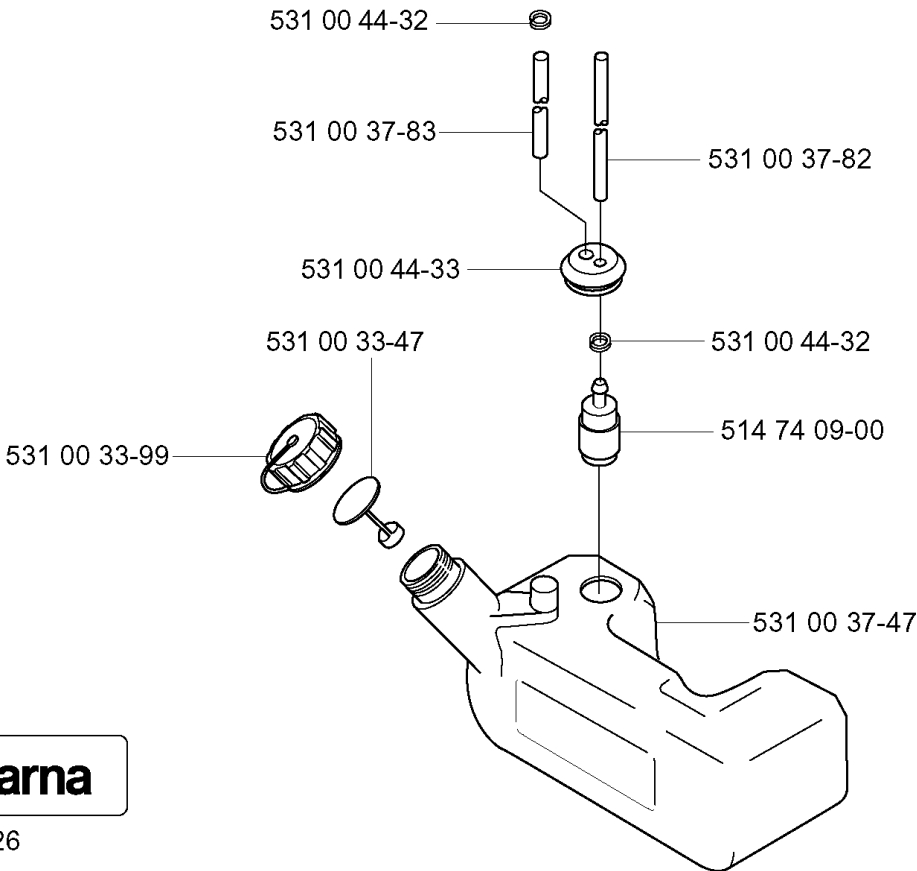

**J**

## THROTTLE CONTROLS

165 BT, KAWASAKI, TE059D-BC50, 20041800001-Current

Part No	Description	Remark	QTY KIT
531 00 33-98	THROTTLE CABLE ASSY		1
531 00 37-04	HOLDER		1

**K**

531 00 37-26