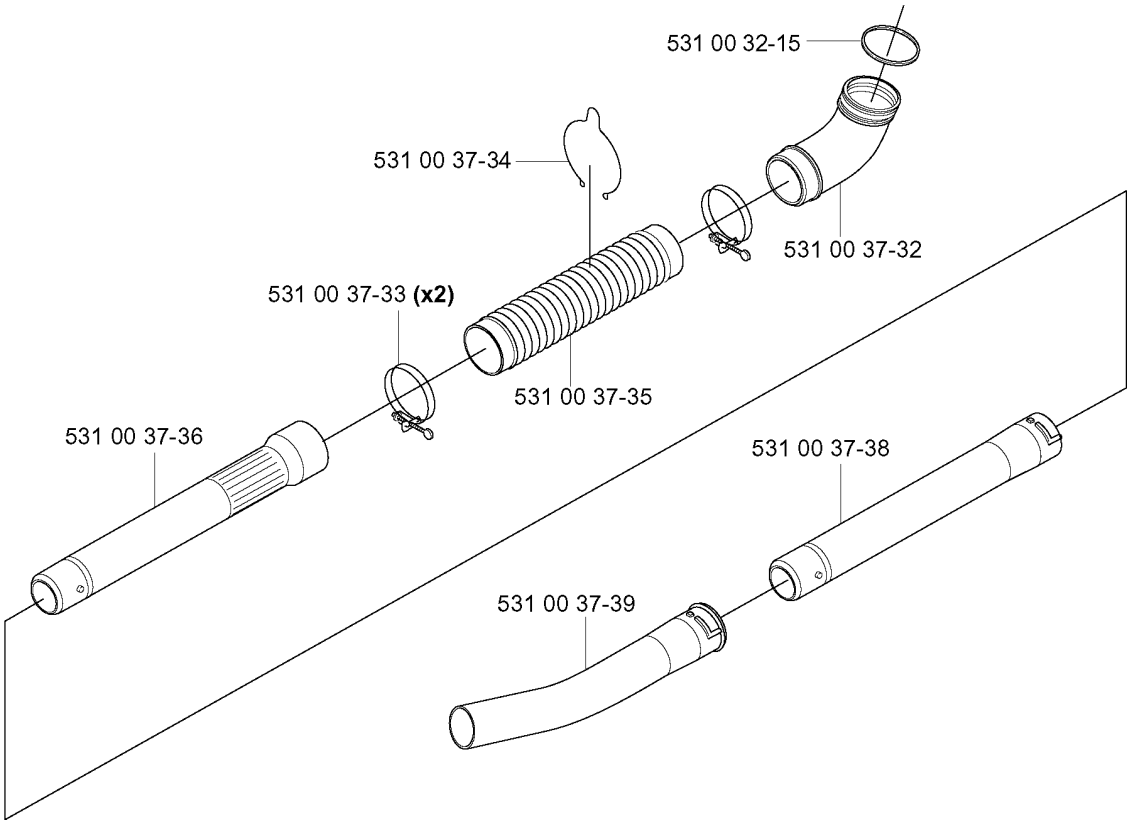

# SPARE PARTS LIST

## BLOWERS

165 BT, KAWASAKI, TE059D-BC50,  
20041800001-Current

**A**

TUBE

165 BT, KAWASAKI, TE059D-BC50, 20041800001-Current

Part No	Description	Remark	QTY KIT
531 00 32-15	O-RING		1
531 00 37-32	PIPE		1
531 00 37-33	CLAMP		2
531 00 37-34	HOLDER		1
531 00 37-35	BELLOWS		1
531 00 37-36	PIPE		1
531 00 37-38	PIPE		1
531 00 37-39	PIPE		1

## HANDLE &amp; CONTROLS

165 BT, KAWASAKI, TE059D-BC50, 20041800001-Current

Part No	Description	Remark	QTY KIT
503 22 23-03	LOCK NUT		1
531 00 32-49	BAND		1
531 00 33-78	SCREW		1
531 00 33-88	HANDLE		1
531 00 37-37	THROTTLE TRIGGER		1
531 00 37-45	BRACKET		1
531 00 37-46	BRACKET		1
531 00 37-86	HOLDER		1
531 00 44-67	HANDLE		1
531 00 44-68	HANDLE		1
531 00 44-69	LEVER		1
531 00 44-70	LEVER		1
531 00 44-71	SHAFT		1
531 00 44-72	WASHER		2
531 00 44-73	WASHER		2
531 00 44-74	WASHER		1
531 00 44-75	RETAINER RING		1
531 00 44-76	CABLE ASSY		1
531 00 44-77	SCREW		3
531 00 44-77	SCREW		2
531 00 44-78	SCREW		2
531 00 44-79	NUT		2
531 00 44-82	SPACER WASHER		2
531 00 44-83	SCREW		1
725 23 74-71	SCREW EHHM		1
734 11 52-01	WASHER		1