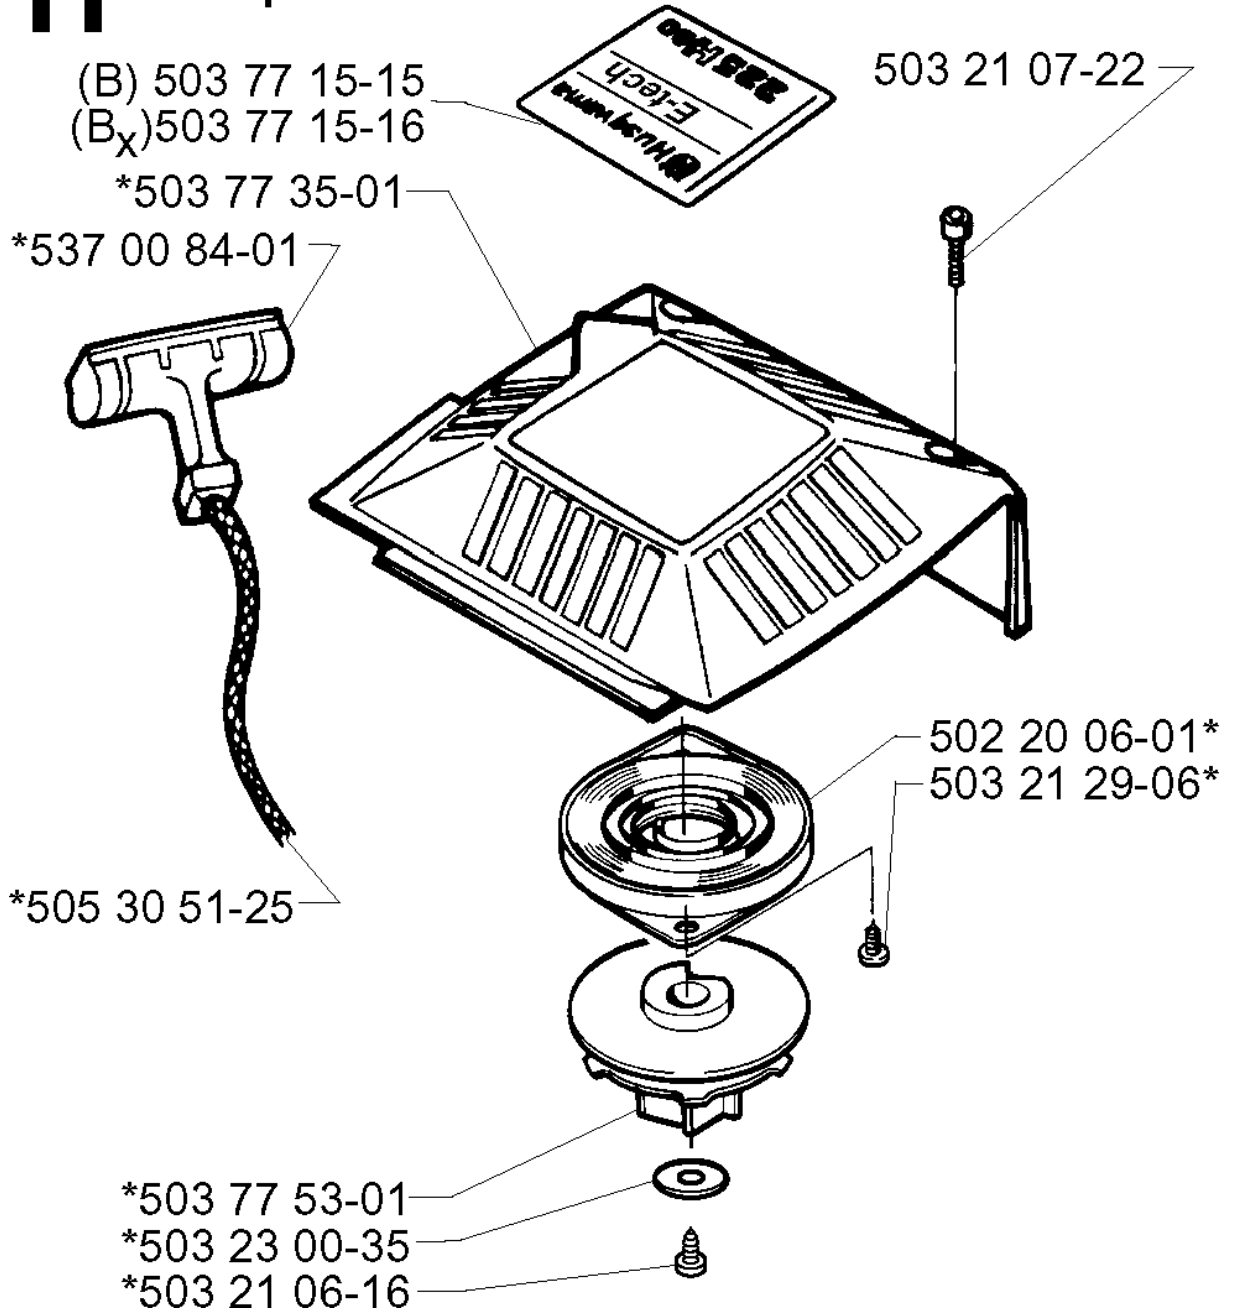

H *compl 503 77 34-01