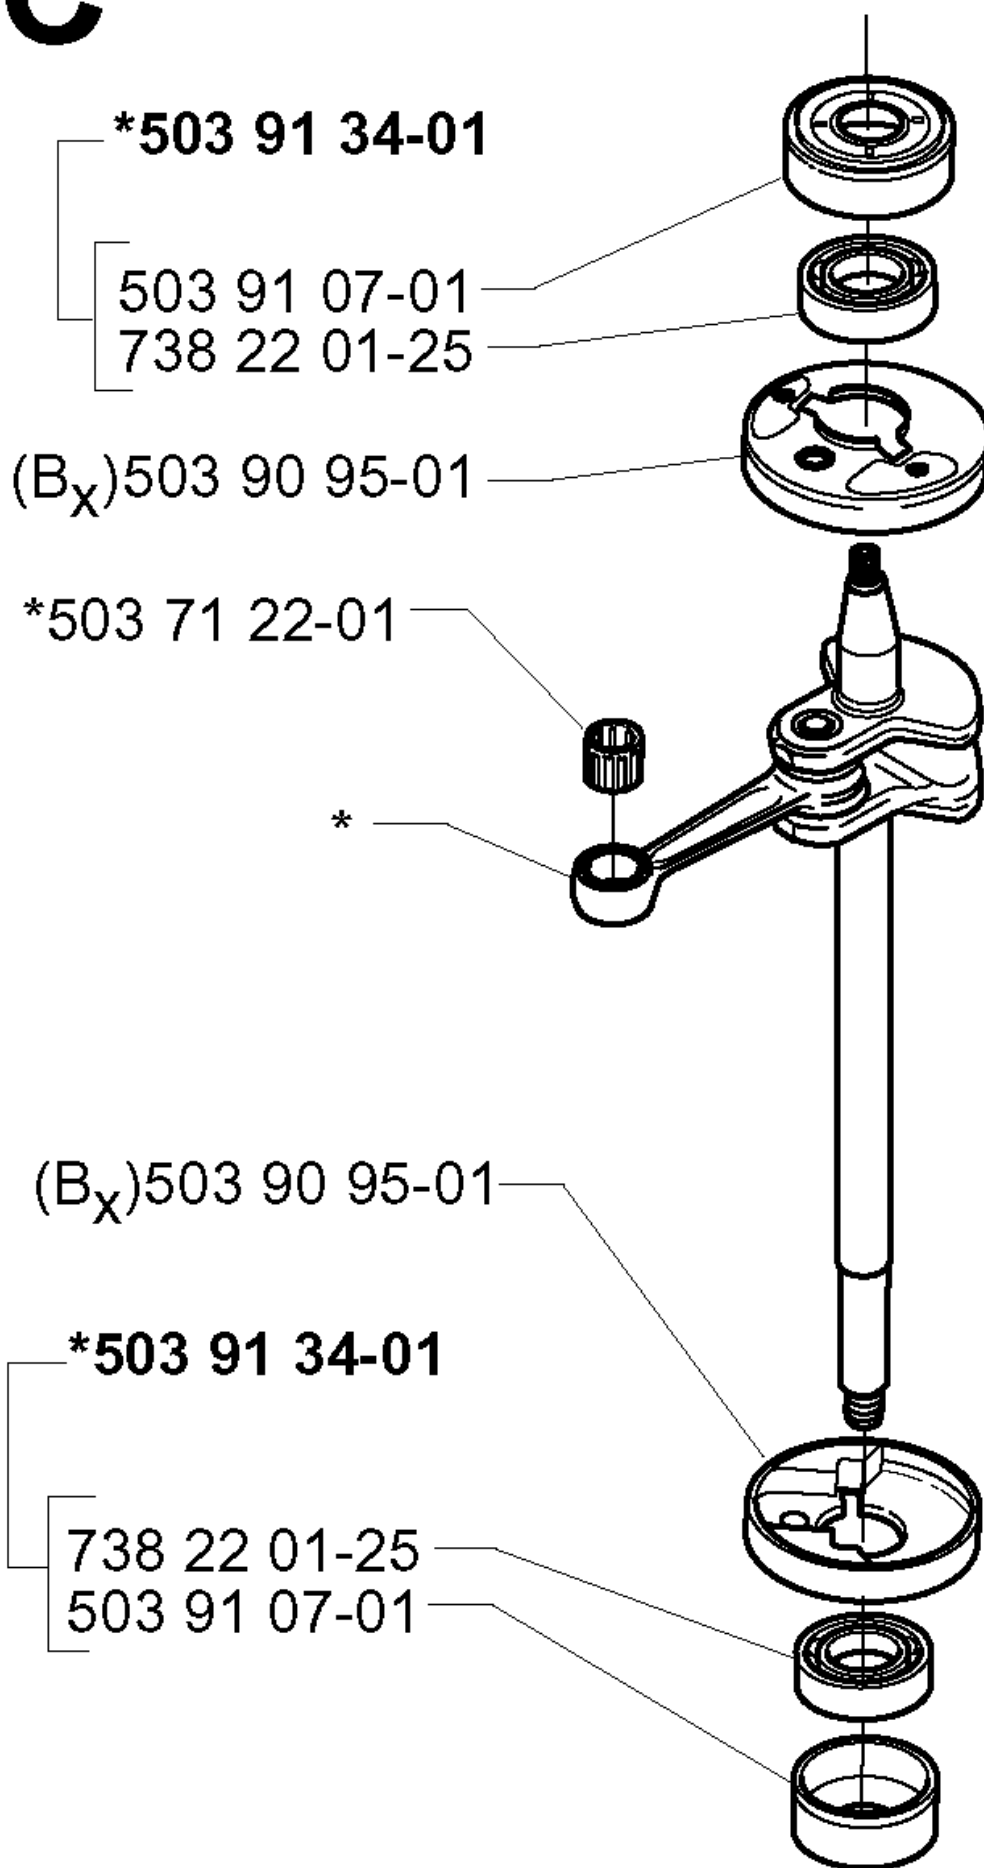

SPARE PARTS LIST

BLOWERS

225 B, 20012200001-Current

A

***compl 503 90 40-03 (B_x)**
***compl 503 90 40-04 (B)**

MUFFLER

225 B, 20012200001-Current

Part No	Description	Remark	QTY KIT
503 20 29-63	SCREW IHSCFM		3
503 90 38-03	EXHAUST DUCT	BX	1
503 90 38-04	EXHAUST DUCT	B	1
503 90 40-03	MUFFLER ASSY	BX	1
503 90 40-04	MUFFLER ASSY	B	1
503 91 25-01	SPARK ARRESTER SCREEN		1

B

***compl 503 79 06-01**

IGNITION SYSTEM

225 B, 20012200001-Current

Part No	Description	Remark	QTY KIT
501 48 54-02	SPARK PLUG CAP		1
503 20 25-16	SCREW IHSCM		1
503 22 10-11	HEXAGON NUT		1
503 23 01-01	WASHER		1
503 79 05-02	RIVET		1
503 79 06-01	FLYWHEEL		1
503 81 24-01	STARTER PAWL		1
503 81 29-01	SPRING		1
503 84 32-01	IGNITION MODULE		1

C *compl 503 93 46-01

CRANKSHAFT

225 B, 20012200001-Current

Part No	Description	Remark	QTY KIT
503 71 22-01	BEARING		1
503 90 95-01	CUP	BX	1
503 90 95-01	CUP	BX	1
503 91 07-01	BEARING CAGE		1
503 91 07-01	BEARING CAGE		1
503 91 34-01	BEARING CAGE		1
503 91 34-01	BEARING CAGE		1
503 93 46-01	CRANKSHAFT ASSY		1
738 22 01-25	BALL BEARING		1
738 22 01-25	BALL BEARING		1

E compl 537 03 95-01*

CYLINDER PISTON

225 B, 20012200001-Current

Part No	Description	Remark	QTY KIT
503 23 51-08	SPARK PLUG	CHAMPION RCJ 7Y NGK BPMR 7A	1
503 28 90-27	PISTON RING		1
503 49 21-02	GASKET		1
503 71 22-01	BEARING		1
537 00 75-02	PISTON ASSY		1
537 03 95-01	PISTON		1
737 44 08-00	CIRCLIP		1