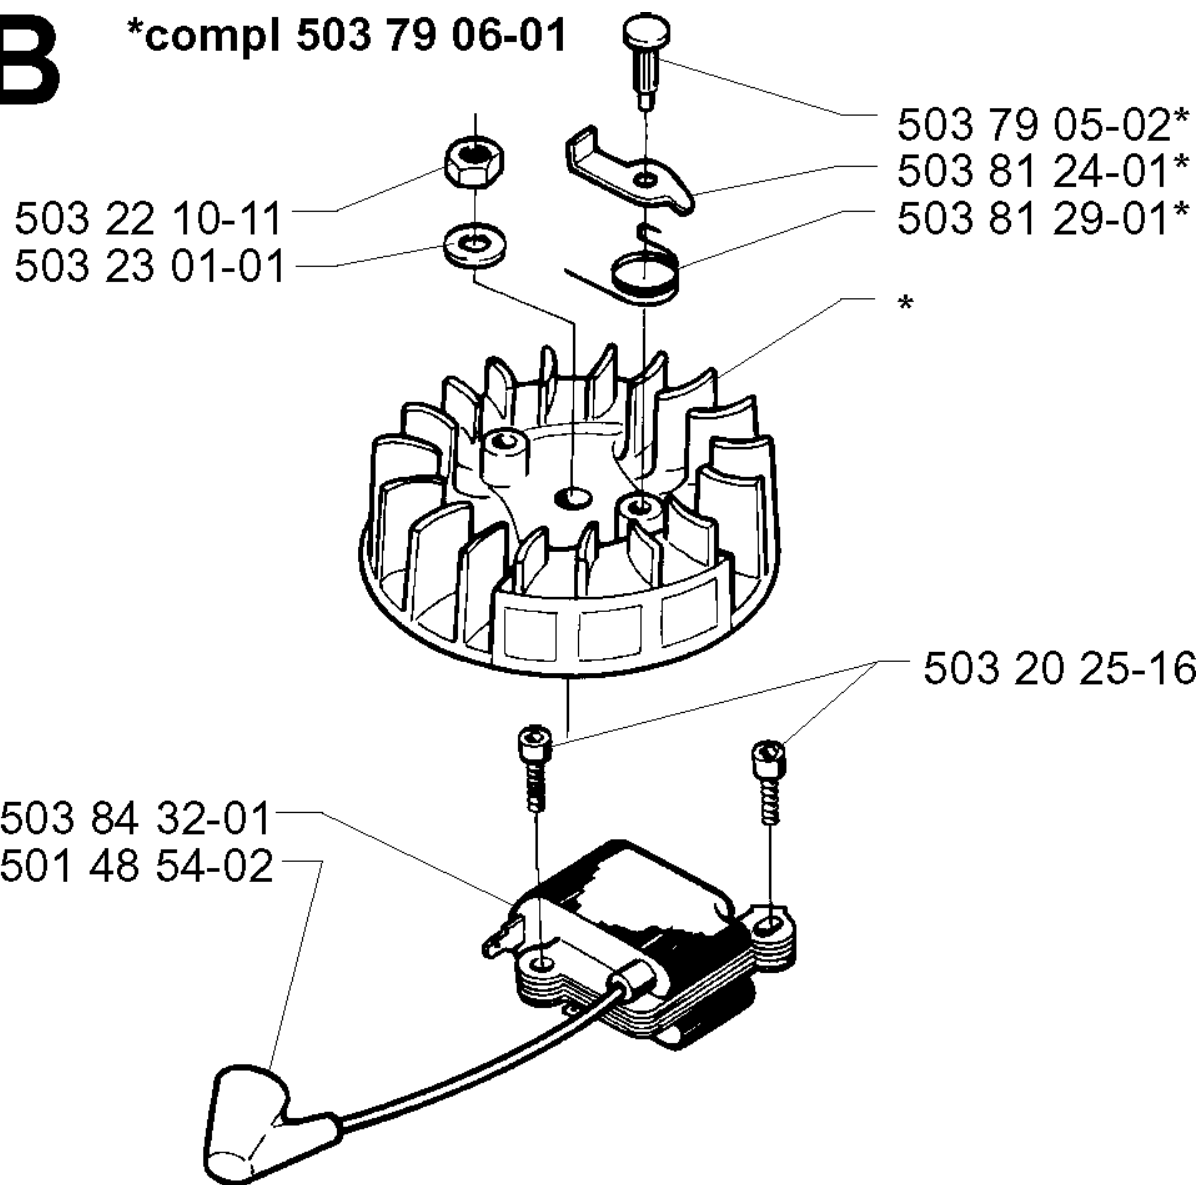

SPARE PARTS LIST

BLOWERS

225 B, 20012200001-Current

A

***compl 503 90 40-03 (B_x)**
***compl 503 90 40-04 (B)**

MUFFLER

225 B, 20012200001-Current

Part No	Description	Remark	QTY KIT
503 20 29-63	SCREW IHSCFM		3
503 90 38-03	EXHAUST DUCT	BX	1
503 90 38-04	EXHAUST DUCT	B	1
503 90 40-03	MUFFLER ASSY	BX	1
503 90 40-04	MUFFLER ASSY	B	1
503 91 25-01	SPARK ARRESTER SCREEN		1

B

***compl 503 79 06-01**

IGNITION SYSTEM

225 B, 20012200001-Current

Part No	Description	Remark	QTY KIT
501 48 54-02	SPARK PLUG CAP		1
503 20 25-16	SCREW IHSCM		1
503 22 10-11	HEXAGON NUT		1
503 23 01-01	WASHER		1
503 79 05-02	RIVET		1
503 79 06-01	FLYWHEEL		1
503 81 24-01	STARTER PAWL		1
503 81 29-01	SPRING		1
503 84 32-01	IGNITION MODULE		1

C *compl 503 93 46-01

CRANKSHAFT

225 B, 20012200001-Current

Part No	Description	Remark	QTY KIT
503 71 22-01	BEARING		1
503 90 95-01	CUP	BX	1
503 90 95-01	CUP	BX	1
503 91 07-01	BEARING CAGE		1
503 91 07-01	BEARING CAGE		1
503 91 34-01	BEARING CAGE		1
503 91 34-01	BEARING CAGE		1
503 93 46-01	CRANKSHAFT ASSY		1
738 22 01-25	BALL BEARING		1
738 22 01-25	BALL BEARING		1

Part No	Description	Remark	QTY KIT
502 19 84-01	INLET PIPE		1
502 19 86-02	AIR FILTER		1
502 20 40-01	KNOB		1
502 20 65-02	SCREW EHHM		1
502 21 23-01	SUPPORT RING		1
503 21 07-50	SCREW IHSCFT		1
503 28 15-16	CARBURETTOR		1
503 71 60-01	FILTER COVER		1
503 71 63-01	CHOKE CONTROL		1
537 02 49-01	FILTER HOLDER		1
731 23 14-01	HEXAGON NUT		1