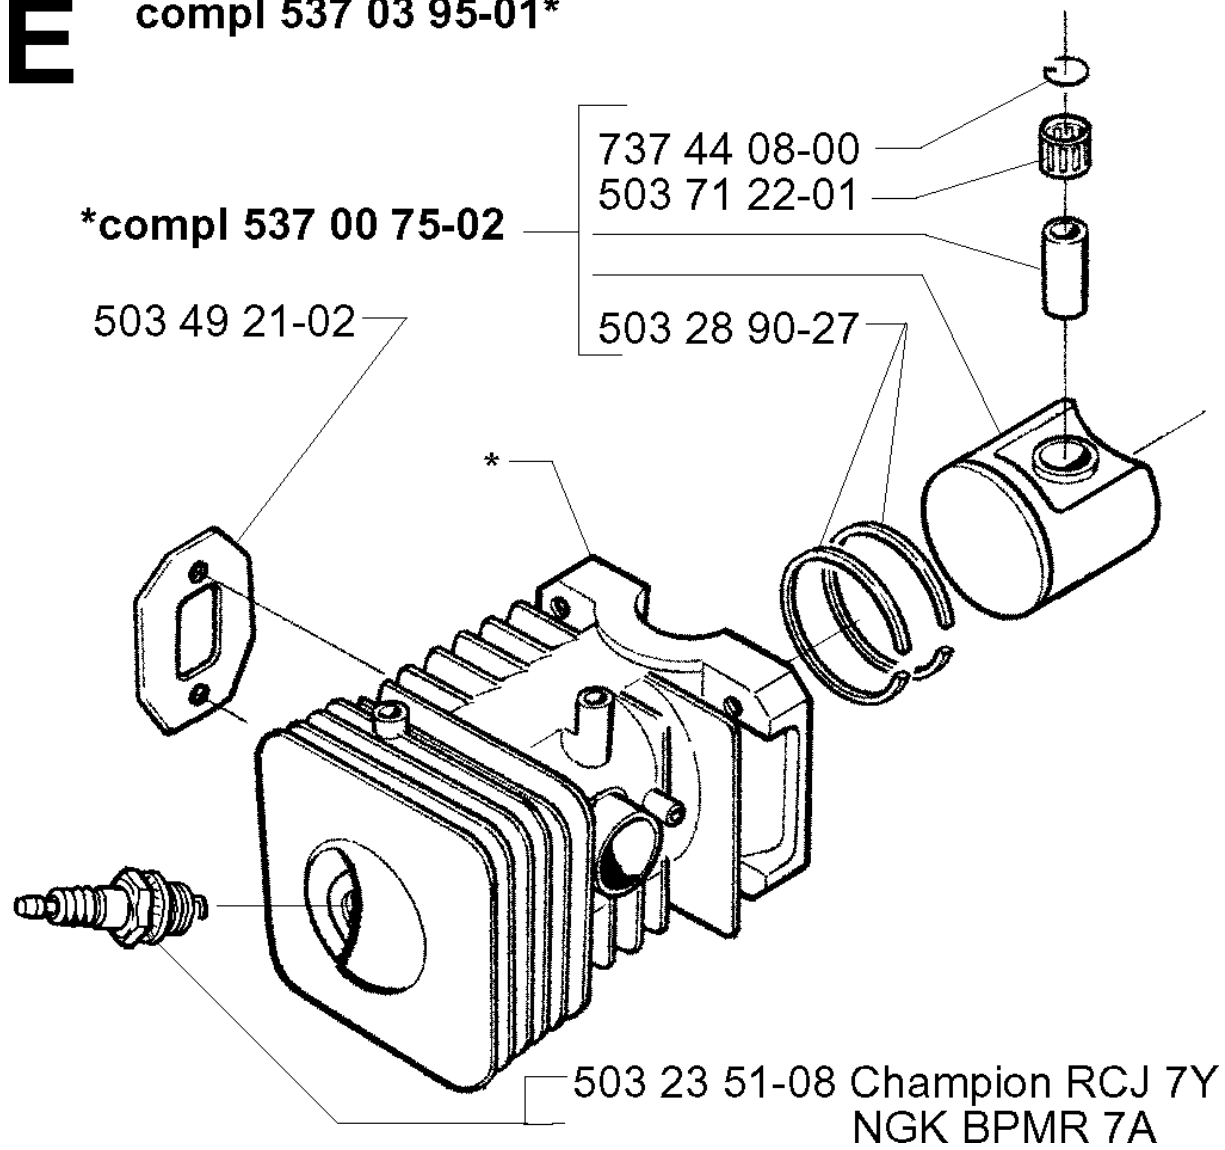

B

***compl 503 79 06-01**

IGNITION SYSTEM

225 B, 20012200001-Current

Part No	Description	Remark	QTY KIT
501 48 54-02	SPARK PLUG CAP		1
503 20 25-16	SCREW IHSCM		1
503 22 10-11	HEXAGON NUT		1
503 23 01-01	WASHER		1
503 79 05-02	RIVET		1
503 79 06-01	FLYWHEEL		1
503 81 24-01	STARTER PAWL		1
503 81 29-01	SPRING		1
503 84 32-01	IGNITION MODULE		1

C *compl 503 93 46-01

CRANKSHAFT

225 B, 20012200001-Current

Part No	Description	Remark	QTY KIT
503 71 22-01	BEARING		1
503 90 95-01	CUP	BX	1
503 90 95-01	CUP	BX	1
503 91 07-01	BEARING CAGE		1
503 91 07-01	BEARING CAGE		1
503 91 34-01	BEARING CAGE		1
503 91 34-01	BEARING CAGE		1
503 93 46-01	CRANKSHAFT ASSY		1
738 22 01-25	BALL BEARING		1
738 22 01-25	BALL BEARING		1

D

CRANKCASE

225 B, 20012200001-Current

Part No	Description	Remark	QTY KIT
501 27 82-01	GASKET		1
501 76 83-13	FUEL HOSE		1
501 76 83-29	FUEL HOSE		2
503 22 72-01	SPEED NUT		4
503 44 32-01	FUEL FILTER		1
503 77 11-04	CRANKCASE		1
503 82 80-04	TANK CAP ASSY	BX	1
503 82 80-05	TANK CAP ASSY	B	1
503 90 92-01	INSERT		1
503 93 66-01	PURGE		1
725 53 72-55	SCREW IHSCM		4

E compl 537 03 95-01*

CYLINDER PISTON

225 B, 20012200001-Current

Part No	Description	Remark	QTY KIT
503 23 51-08	SPARK PLUG	CHAMPION RCJ 7Y NGK BPMR 7A	1
503 28 90-27	PISTON RING		1
503 49 21-02	GASKET		1
503 71 22-01	BEARING		1
537 00 75-02	PISTON ASSY		1
537 03 95-01	PISTON		1
737 44 08-00	CIRCLIP		1