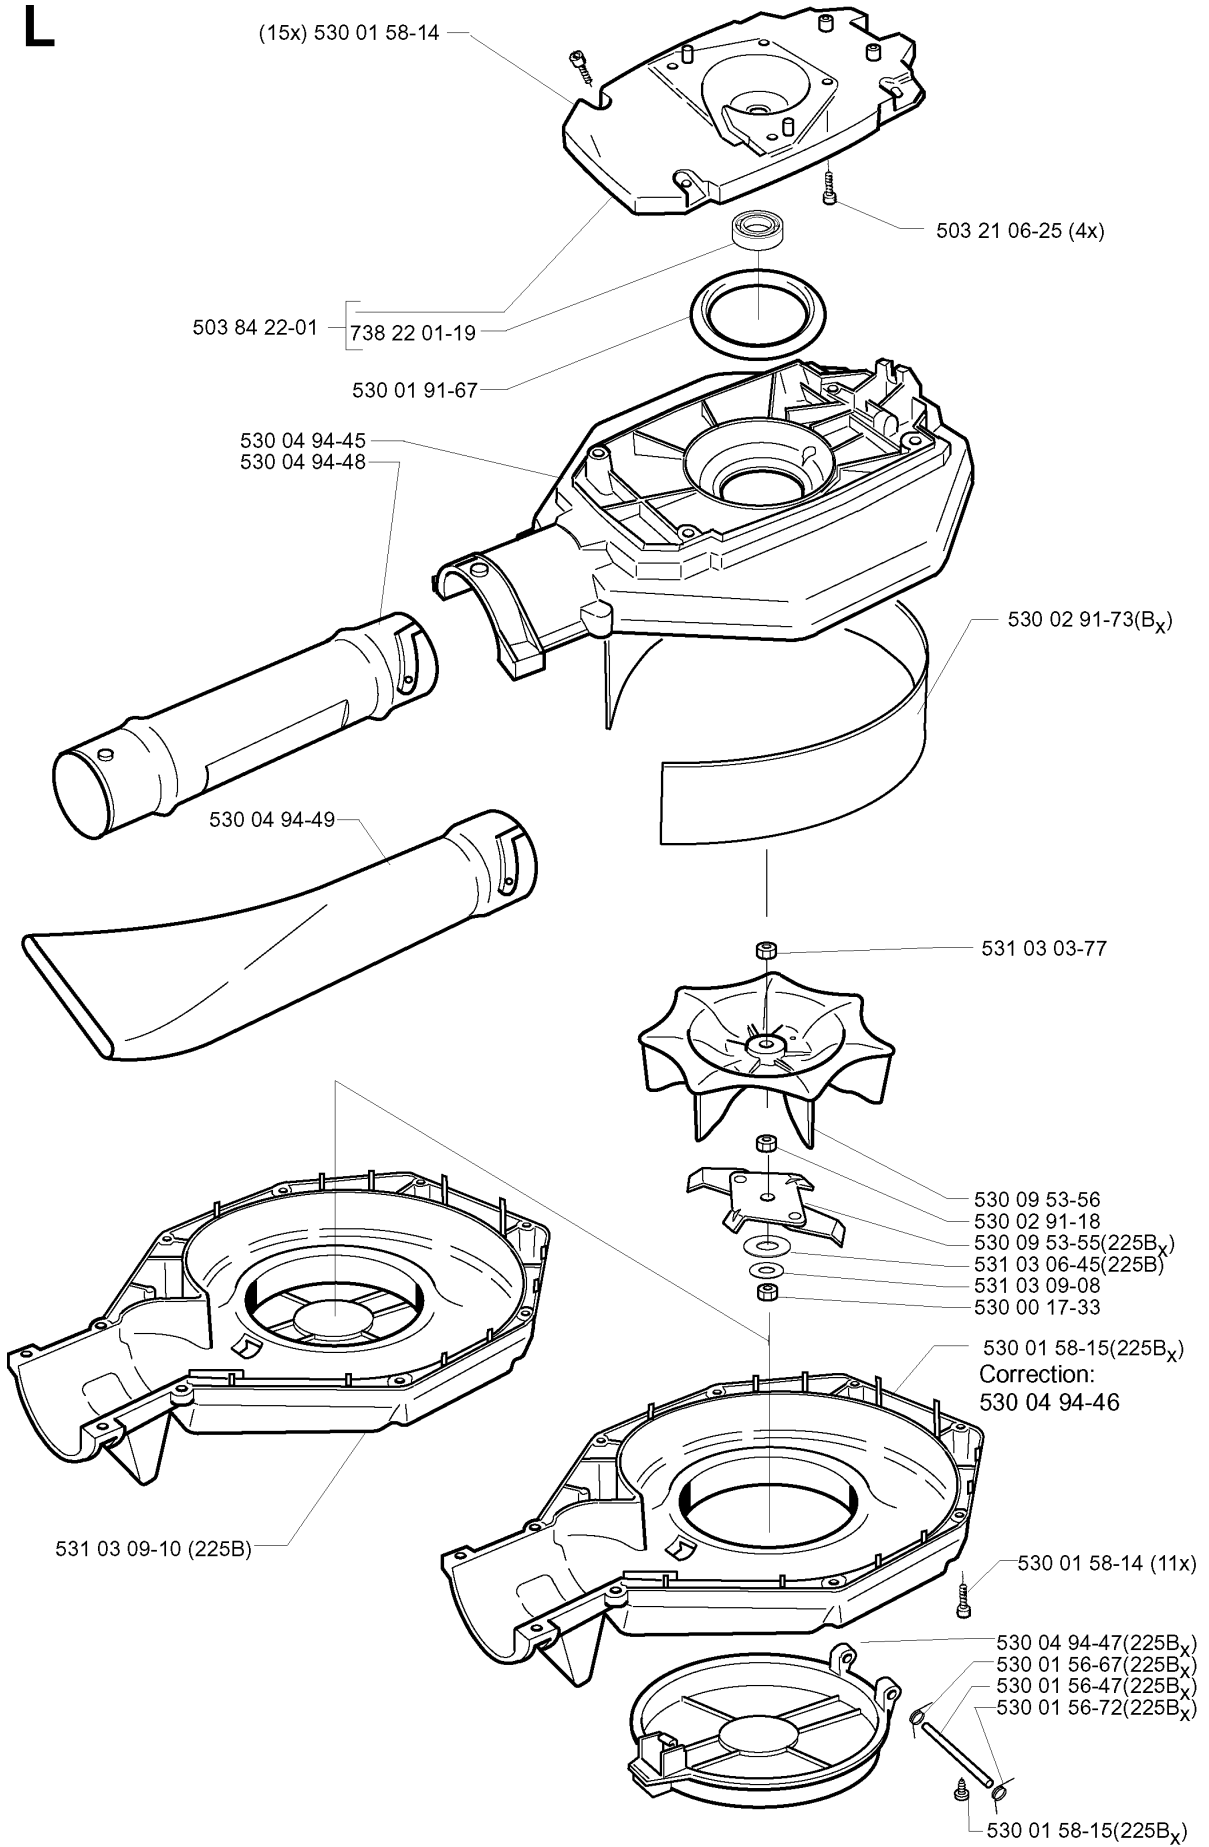

Part No	Description	Remark	QTY KIT
502 19 84-01	INLET PIPE		1
502 19 86-02	AIR FILTER		1
502 20 40-01	KNOB		1
502 20 65-02	SCREW EHHM		1
502 21 23-01	SUPPORT RING		1
503 21 07-50	SCREW IHSCFT		1
503 28 15-16	CARBURETTOR		1
503 71 60-01	FILTER COVER		1
503 71 63-01	CHOKE CONTROL		1
537 02 49-01	FILTER HOLDER		1
731 23 14-01	HEXAGON NUT		1

J

HANDLE & CONTROLS

225 B, 20012200001-Current

Part No	Description	Remark	QTY KIT
502 19 90-03	HANDLE HALF		1
502 19 91-05	HANDLE HALF		1
502 19 92-01	THROTTLE TRIGGER		1
502 19 94-01	THROTTLE LOCKOUT		1
503 20 02-35	SCREW IHSCFM		1
503 21 07-22	SCREW IHST		1
503 22 65-04	SQUARE NUT		1
503 71 82-01	SWITCH		1
503 79 41-01	RECOIL SPRING		1
503 87 43-01	WIRING		1
531 03 02-05	SUSPENSION BAIL	BX	1

K

HANDLE

225 B, 20012200001-Current

Part No	Description	Remark	QTY KIT
503 21 07-16	SCREW IH SCT		1
503 21 07-16	SCREW IH SCT		1
503 84 23-01	COVER		1
503 85 92-01	PIPE		1
503 87 61-01	ANTIVIBRATION ELEMENT		1
503 89 78-01	BRACKET		1
503 92 24-01	SPACER		1

L

Part No	Description	Remark	QTY KIT
503 21 06-25	SCREW IHSCFT	4X	1
503 84 22-01	COVER		1
530 00 17-33	NUT		1
530 01 56-47	PEN	225BX	1
530 01 56-67	SPRING	225BX	1
530 01 56-72	SPRING	225BX	1
530 01 58-14	SCREW	11X	1
530 01 58-14	SCREW	15X	1
530 01 58-15	SCREW	225BX	1
530 01 58-15	SCREW	225BX	1
530 01 91-67	O-RING		1
530 02 91-18	HUB		1
530 02 91-73	BAND	BX	1
530 04 94-45	FAN HOUSING		1
530 04 94-46	FAN HOUSING	CORRECTION	1
530 04 94-47	INLET COVER	225BX	1
530 04 94-48	TUBE		1
530 04 94-49	NOZZLE		1
530 09 53-55	MULCH BLADE ASSY	225BX	1
530 09 53-56	IMPELLER		1
531 03 03-77	SPACER		1
531 03 06-45	WASHER	225B	1
531 03 09-08	WASHER		1
531 03 09-10	FAN HOUSING	225B	1
738 22 01-19	BALL BEARING		1