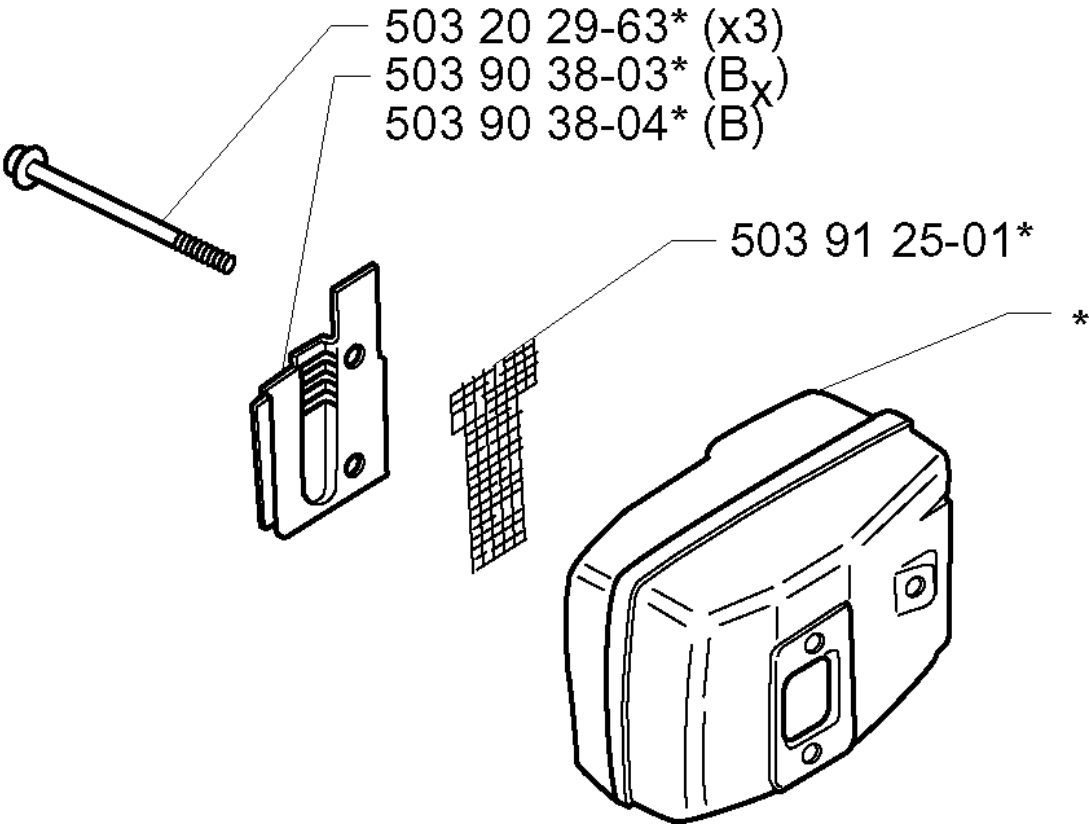

SPARE PARTS LIST

BLOWERS

225 B, 20012200001-Current

A

***compl 503 90 40-03 (B_x)**
***compl 503 90 40-04 (B)**

MUFFLER

225 B, 20012200001-Current

Part No	Description	Remark	QTY KIT
503 20 29-63	SCREW IHSCFM		3
503 90 38-03	EXHAUST DUCT	BX	1
503 90 38-04	EXHAUST DUCT	B	1
503 90 40-03	MUFFLER ASSY	BX	1
503 90 40-04	MUFFLER ASSY	B	1
503 91 25-01	SPARK ARRESTER SCREEN		1