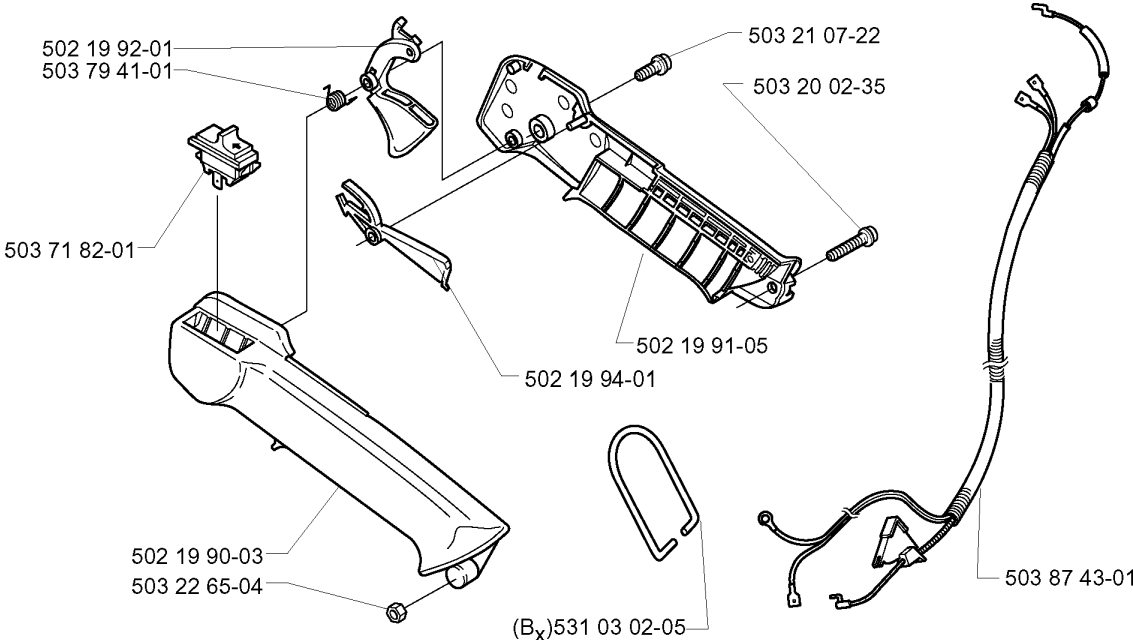

Part No	Description	Remark	QTY KIT
502 19 84-01	INLET PIPE		1
502 19 86-02	AIR FILTER		1
502 20 40-01	KNOB		1
502 20 65-02	SCREW EHHM		1
502 21 23-01	SUPPORT RING		1
503 21 07-50	SCREW IHSCFT		1
503 28 15-16	CARBURETTOR		1
503 71 60-01	FILTER COVER		1
503 71 63-01	CHOKE CONTROL		1
537 02 49-01	FILTER HOLDER		1
731 23 14-01	HEXAGON NUT		1

H *compl 503 77 34-01

STARTER

225 B, 20012200001-Current

Part No	Description	Remark	QTY KIT
502 20 06-01	SPRING CASSETTE ASSY		1
503 21 06-16	SCREW IHSCT		1
503 21 07-22	SCREW IHSCT		1
503 21 29-06	SCREW CCRPANT		1
503 23 00-35	WASHER		1
503 77 15-15	LABEL	B	1
503 77 15-16	LABEL	BX	1
503 77 34-01	STARTER		1
503 77 35-01	STARTER HOUSING		1
503 77 53-01	STARTER PULLEY		1
505 30 51-25	STARTER CORD		1
537 00 84-01	STARTER HANDLE		1

J

HANDLE & CONTROLS

225 B, 20012200001-Current

Part No	Description	Remark	QTY KIT
502 19 90-03	HANDLE HALF		1
502 19 91-05	HANDLE HALF		1
502 19 92-01	THROTTLE TRIGGER		1
502 19 94-01	THROTTLE LOCKOUT		1
503 20 02-35	SCREW IHSCFM		1
503 21 07-22	SCREW IHST		1
503 22 65-04	SQUARE NUT		1
503 71 82-01	SWITCH		1
503 79 41-01	RECOIL SPRING		1
503 87 43-01	WIRING		1
531 03 02-05	SUSPENSION BAIL	BX	1