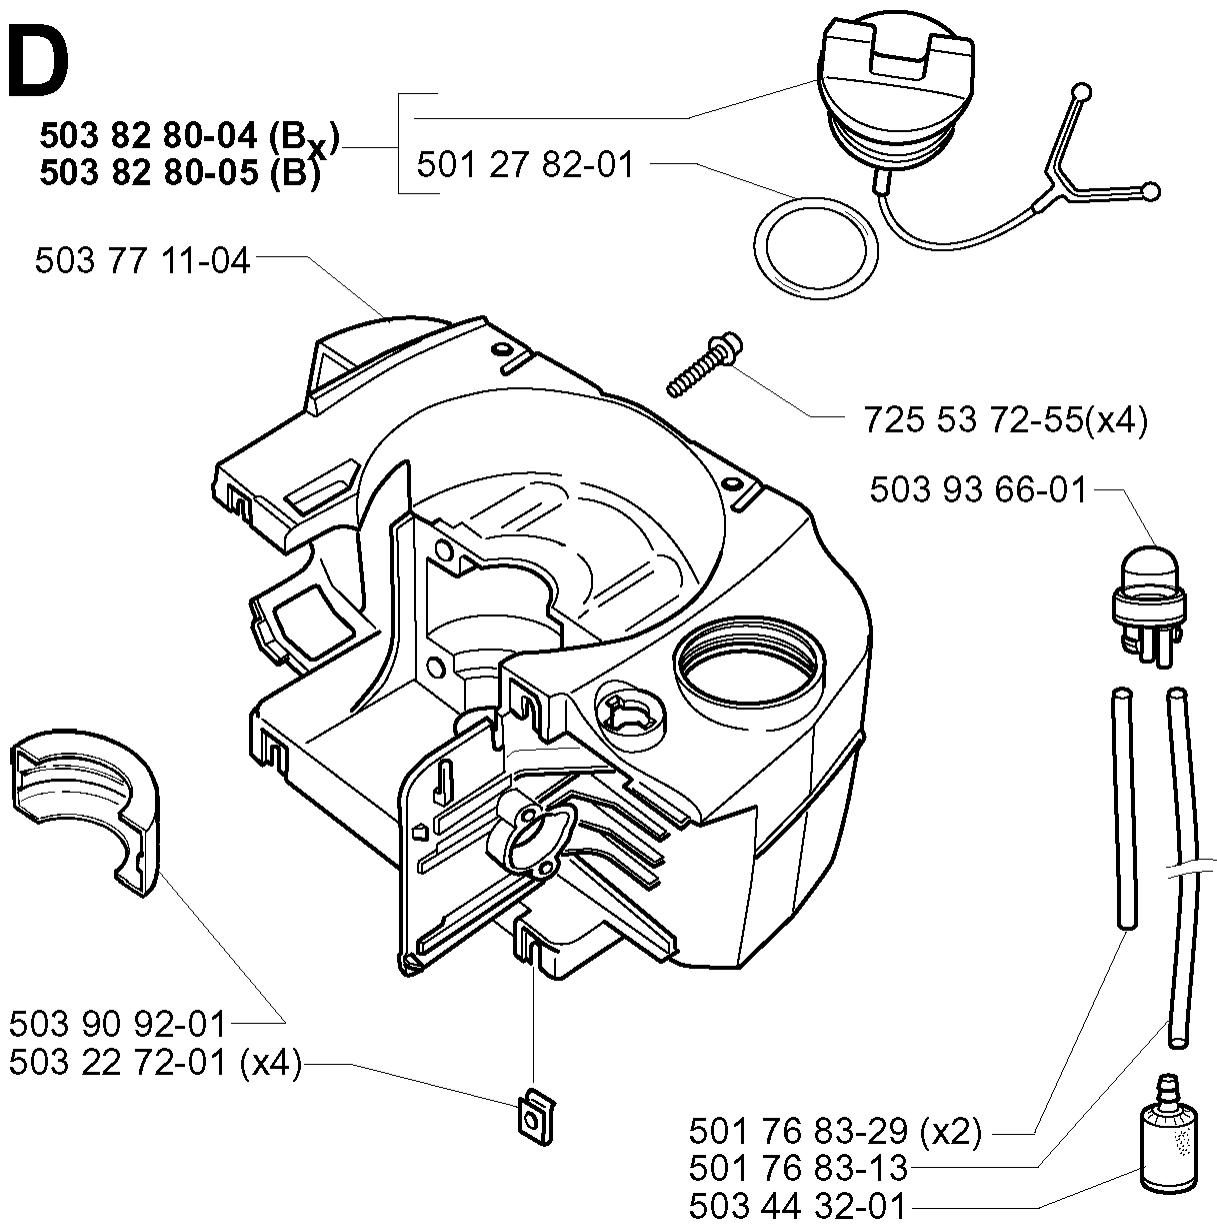

B

***compl 503 79 06-01**

IGNITION SYSTEM

225 B, 20012200001-Current

Part No	Description	Remark	QTY KIT
501 48 54-02	SPARK PLUG CAP		1
503 20 25-16	SCREW IHSCM		1
503 22 10-11	HEXAGON NUT		1
503 23 01-01	WASHER		1
503 79 05-02	RIVET		1
503 79 06-01	FLYWHEEL		1
503 81 24-01	STARTER PAWL		1
503 81 29-01	SPRING		1
503 84 32-01	IGNITION MODULE		1

C *compl 503 93 46-01

CRANKSHAFT

225 B, 20012200001-Current

Part No	Description	Remark	QTY KIT
503 71 22-01	BEARING		1
503 90 95-01	CUP	BX	1
503 90 95-01	CUP	BX	1
503 91 07-01	BEARING CAGE		1
503 91 07-01	BEARING CAGE		1
503 91 34-01	BEARING CAGE		1
503 91 34-01	BEARING CAGE		1
503 93 46-01	CRANKSHAFT ASSY		1
738 22 01-25	BALL BEARING		1
738 22 01-25	BALL BEARING		1

D

CRANKCASE

225 B, 20012200001-Current

Part No	Description	Remark	QTY KIT
501 27 82-01	GASKET		1
501 76 83-13	FUEL HOSE		1
501 76 83-29	FUEL HOSE		2
503 22 72-01	SPEED NUT		4
503 44 32-01	FUEL FILTER		1
503 77 11-04	CRANKCASE		1
503 82 80-04	TANK CAP ASSY	BX	1
503 82 80-05	TANK CAP ASSY	B	1
503 90 92-01	INSERT		1
503 93 66-01	PURGE		1
725 53 72-55	SCREW IHSCM		4

E compl 537 03 95-01*

CYLINDER PISTON

225 B, 20012200001-Current

Part No	Description	Remark	QTY KIT
503 23 51-08	SPARK PLUG	CHAMPION RCJ 7Y NGK BPMR 7A	1
503 28 90-27	PISTON RING		1
503 49 21-02	GASKET		1
503 71 22-01	BEARING		1
537 00 75-02	PISTON ASSY		1
537 03 95-01	PISTON		1
737 44 08-00	CIRCLIP		1