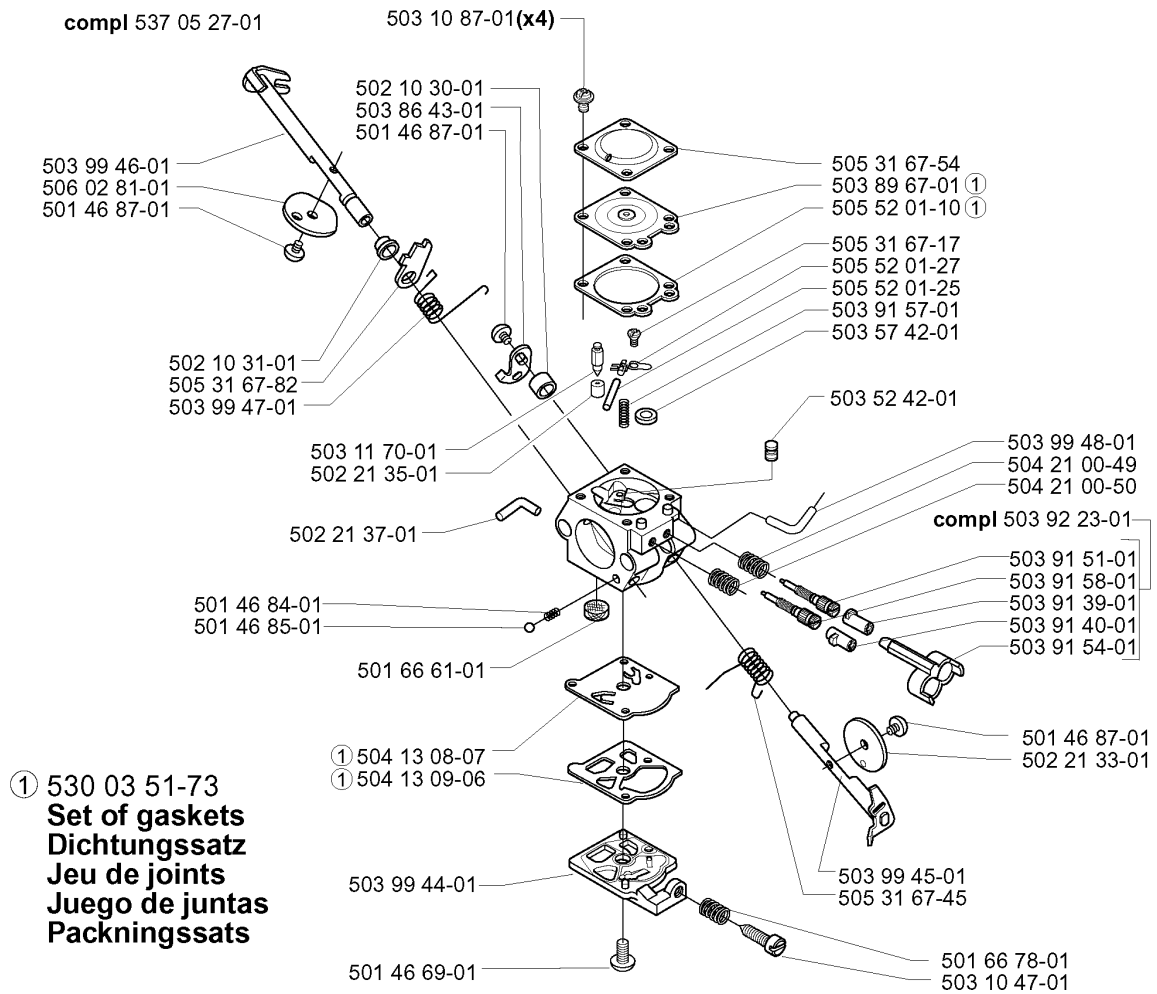

M

compl 503 28 15-16 **Walbro WT 500B**