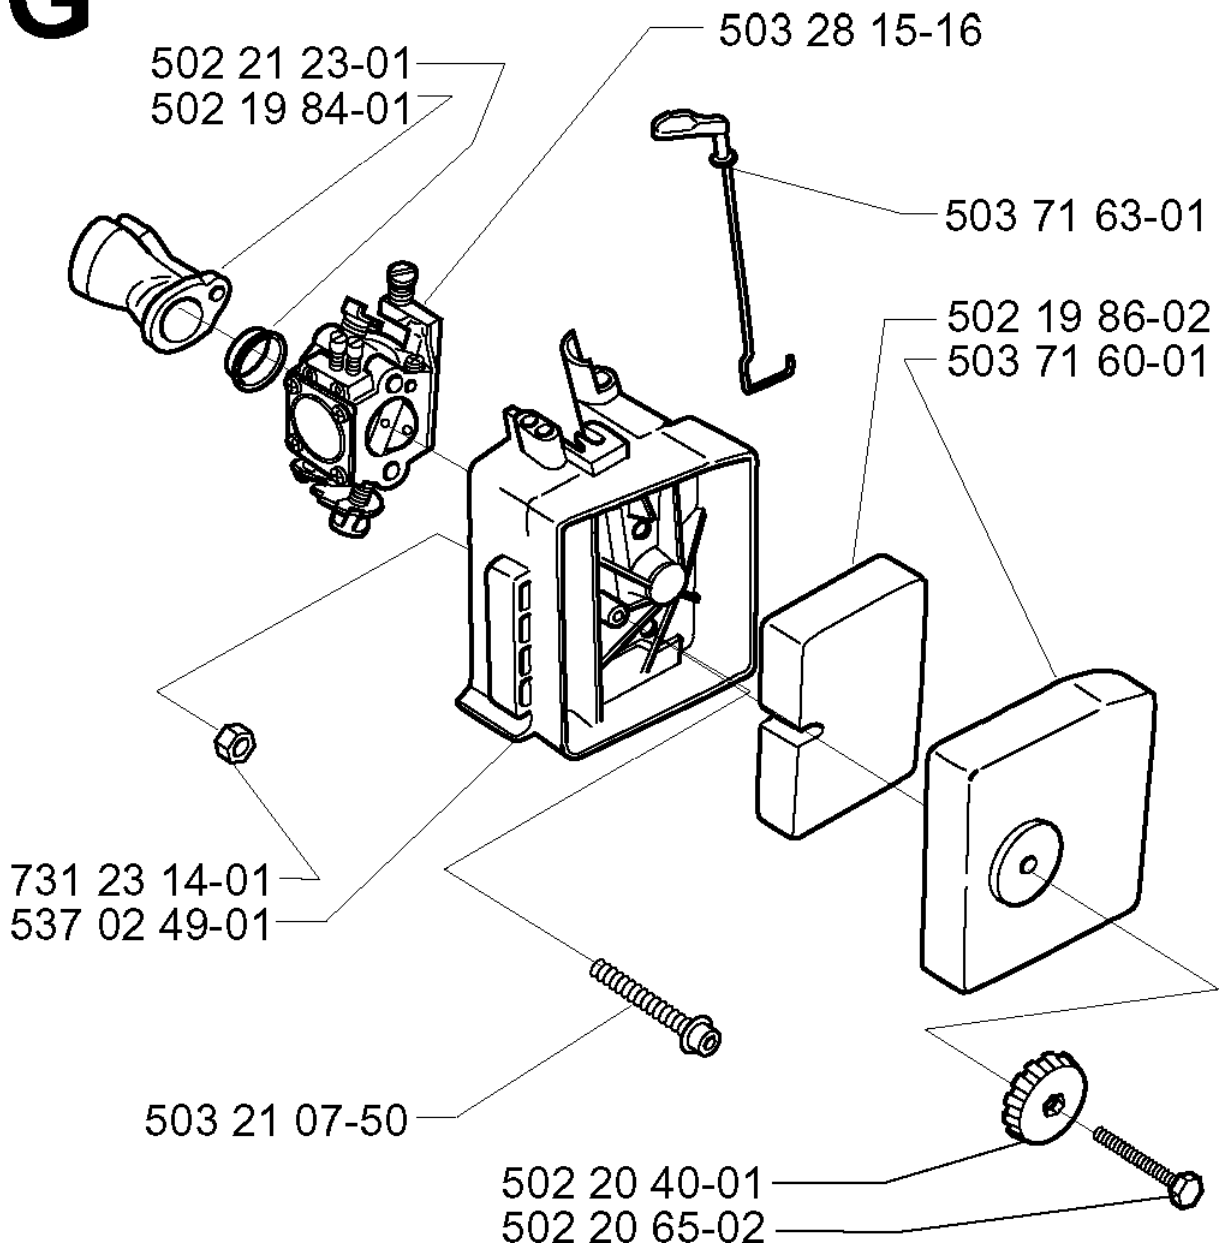

E compl 537 03 95-01*

CYLINDER PISTON

225 B, 20012200001-Current

Part No	Description	Remark	QTY KIT
503 23 51-08	SPARK PLUG	CHAMPION RCJ 7Y NGK BPMR 7A	1
503 28 90-27	PISTON RING		1
503 49 21-02	GASKET		1
503 71 22-01	BEARING		1
537 00 75-02	PISTON ASSY		1
537 03 95-01	PISTON		1
737 44 08-00	CIRCLIP		1

F

COVER

225 B, 20012200001-Current

Part No	Description	Remark	QTY KIT
503 21 44-25	SCREW IHSCFTO		1
503 87 41-03	CYLINDER COVER		1
503 90 60-01	HEAT PROTECTOR		1

G

CARBURETOR & AIR FILTER

225 B, 20012200001-Current

Part No	Description	Remark	QTY KIT
502 19 84-01	INLET PIPE		1
502 19 86-02	AIR FILTER		1
502 20 40-01	KNOB		1
502 20 65-02	SCREW EHHM		1
502 21 23-01	SUPPORT RING		1
503 21 07-50	SCREW IHSCFT		1
503 28 15-16	CARBURETTOR		1
503 71 60-01	FILTER COVER		1
503 71 63-01	CHOKE CONTROL		1
537 02 49-01	FILTER HOLDER		1
731 23 14-01	HEXAGON NUT		1