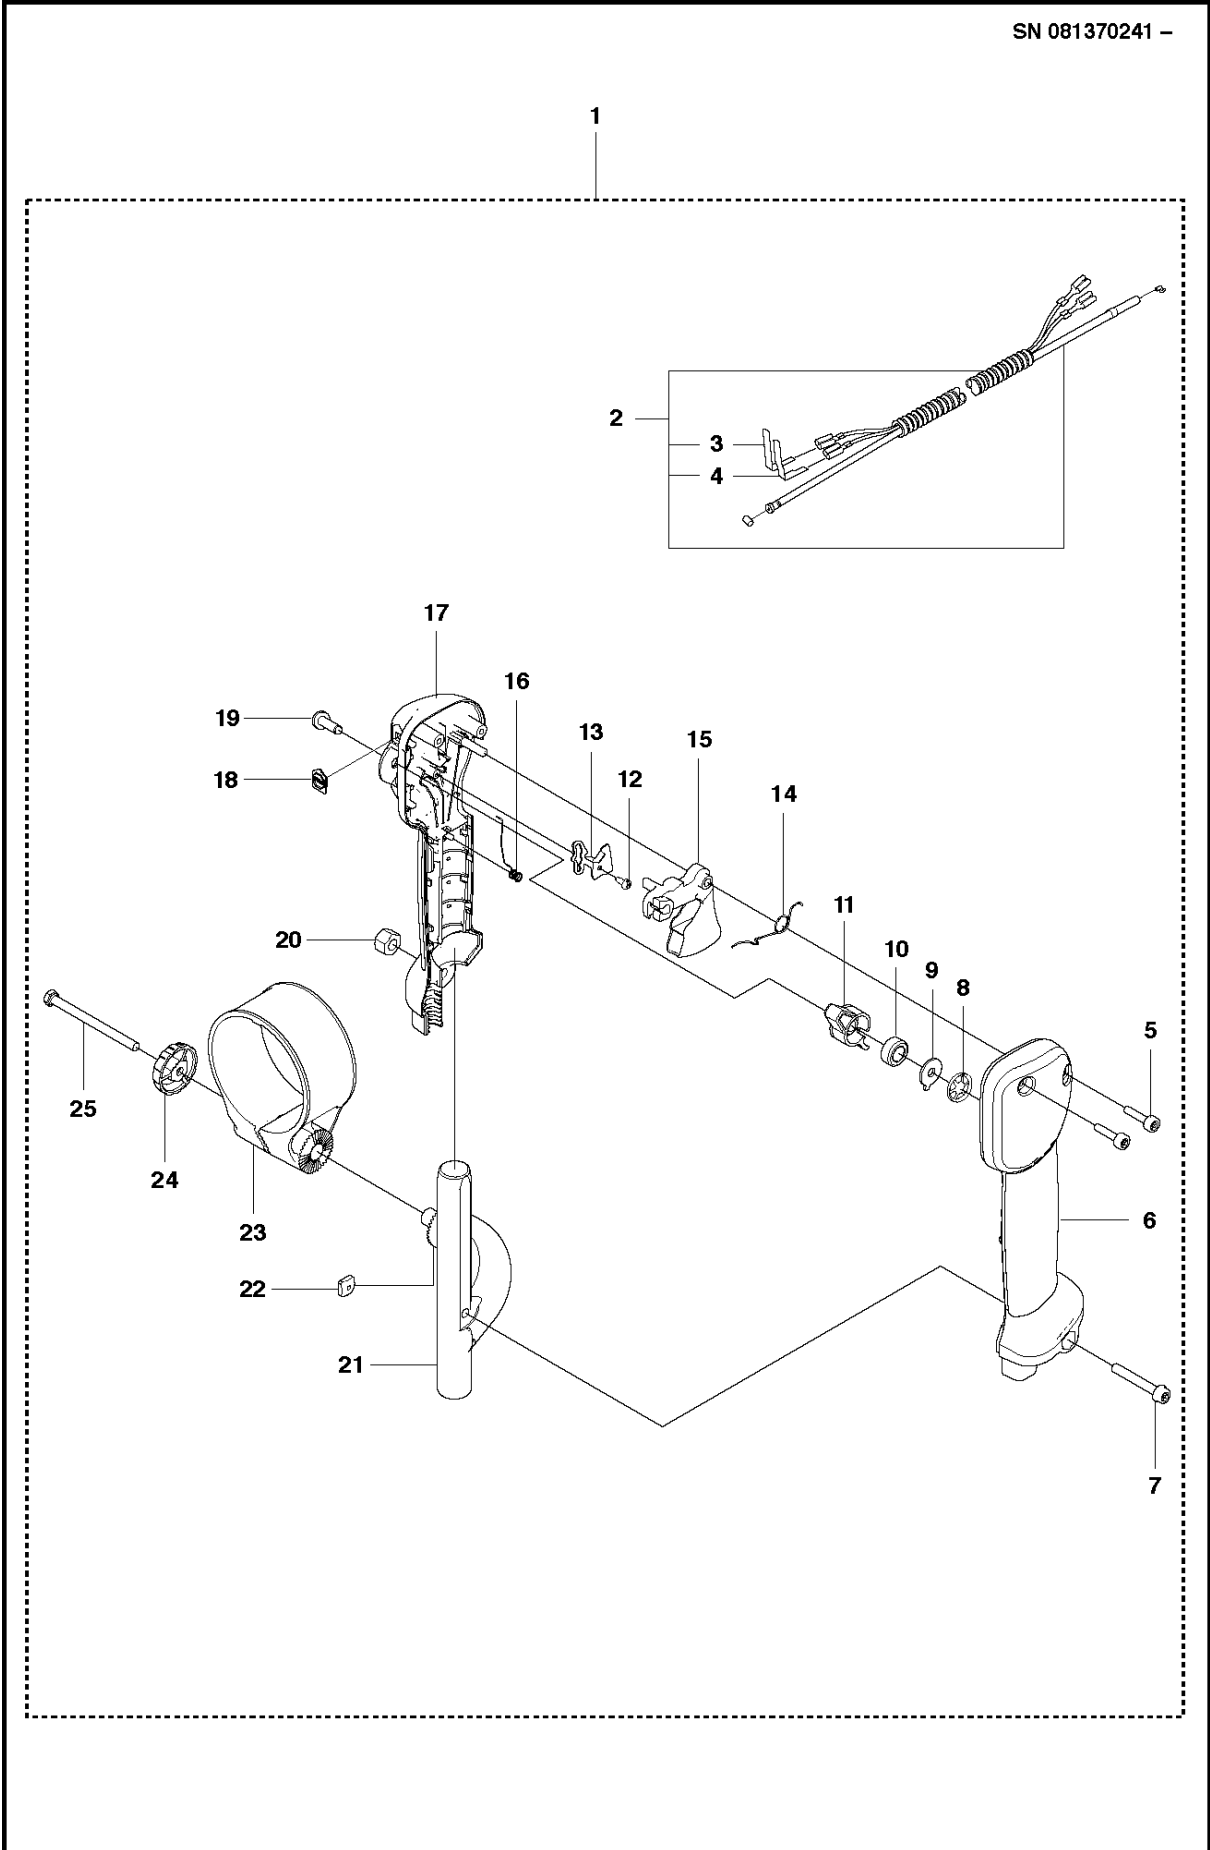

# SPARE PARTS LIST

BLOWERS

356 BT

## HANDLE &amp; CONTROLS

356 BT

Part No	Description	Remark	QTY KIT
502 20 40-01	KNOB		1
503 20 07-35	SCREW IHSCFM		1
503 21 29-06	SCREW CCRPANT		1
503 21 66-18	SCREW IHSCT		2
503 22 10-13	HEXAGON NUT		1
503 22 65-04	SQUARE NUT		1
537 00 68-01	HANDLE ASSY	Up to 081370240	1
537 14 10-01	LEVER		1
537 14 12-01	SHAFT		1
537 14 20-01	HANDLE HALF		1
537 14 25-01	CASE		1
537 16 08-01	THROTTLE TRIGGER		1
537 17 42-01	SPRING THROTTLE TRIG		1
537 21 64-01	STOPPER		1
537 22 62-01	CONNECTOR		1
537 22 63-01	CONNECTOR		1
537 25 38-01	WIRING ASSY		1
537 26 02-01	STAY		1
537 26 03-01	BRACKET		1
537 27 77-01	PLATE		1
537 37 39-01	SPRING		1
720 12 36-20	PARALLEL PIN		1
725 23 44-51	SCREW EHHM		1
734 11 47-41	WASHER		1
735 58 35-01	WASHER		1

## HANDLE &amp; CONTROLS

356 BT

Ref	Part No	Description	Remark	QTY	KIT
1	522 83 21-01	HANDLE		1	
2	505 19 86-01	WIRING ASSY	From 081370241 BT only	1	1
3	537 22 63-01	CONNECTOR		1	2
4	537 22 62-01	CONNECTOR		1	2
5	505 29 12-01	SCREW		2	1
6	502 24 49-01	HANDLE HALF		1	1
7	505 29 08-01	SCREW		1	1
8	735 58 35-01	WASHER		1	1
9	505 18 15-01	WASHER		1	1
10	537 37 39-01	SPRING		1	1
11	502 24 55-01	CONTROL		1	1
12	505 29 10-01	SCREW		1	1
13	502 24 60-01	RETAINER		1	1
14	537 17 42-01	SPRING THROTTLE TRIG		1	1
15	502 24 54-01	TRIGGER		1	1
16	505 56 79-01	SPRING		1	1
17	502 24 48-01	HANDLE HALF		1	1
18	502 64 17-01	PLATE		1	1
19	537 14 12-03	SHAFT PIVOT		1	1
20	503 22 10-13	HEXAGON NUT		1	1
21	502 24 53-01	HOLDER		1	1
22	503 22 65-04	SQUARE NUT		1	1
23	537 26 03-01	BRACKET		1	1
24	502 20 40-01	KNOB		1	1
25	725 23 44-51	SCREW EHHM		1	1

TUBE

356 BT

Ref	Part No	Description	Remark	QTY KIT
1	537 03 90-01	PIPE		1
2	537 03 89-01	PIPE		1
3	537 41 59-01	COVER		1
4	537 42 27-01	PIPE		1
5	537 40 53-02	BELLOWS		1
6	537 41 58-01	HOSE CLAMP		2
7	537 41 56-01	PIPE BEND		1