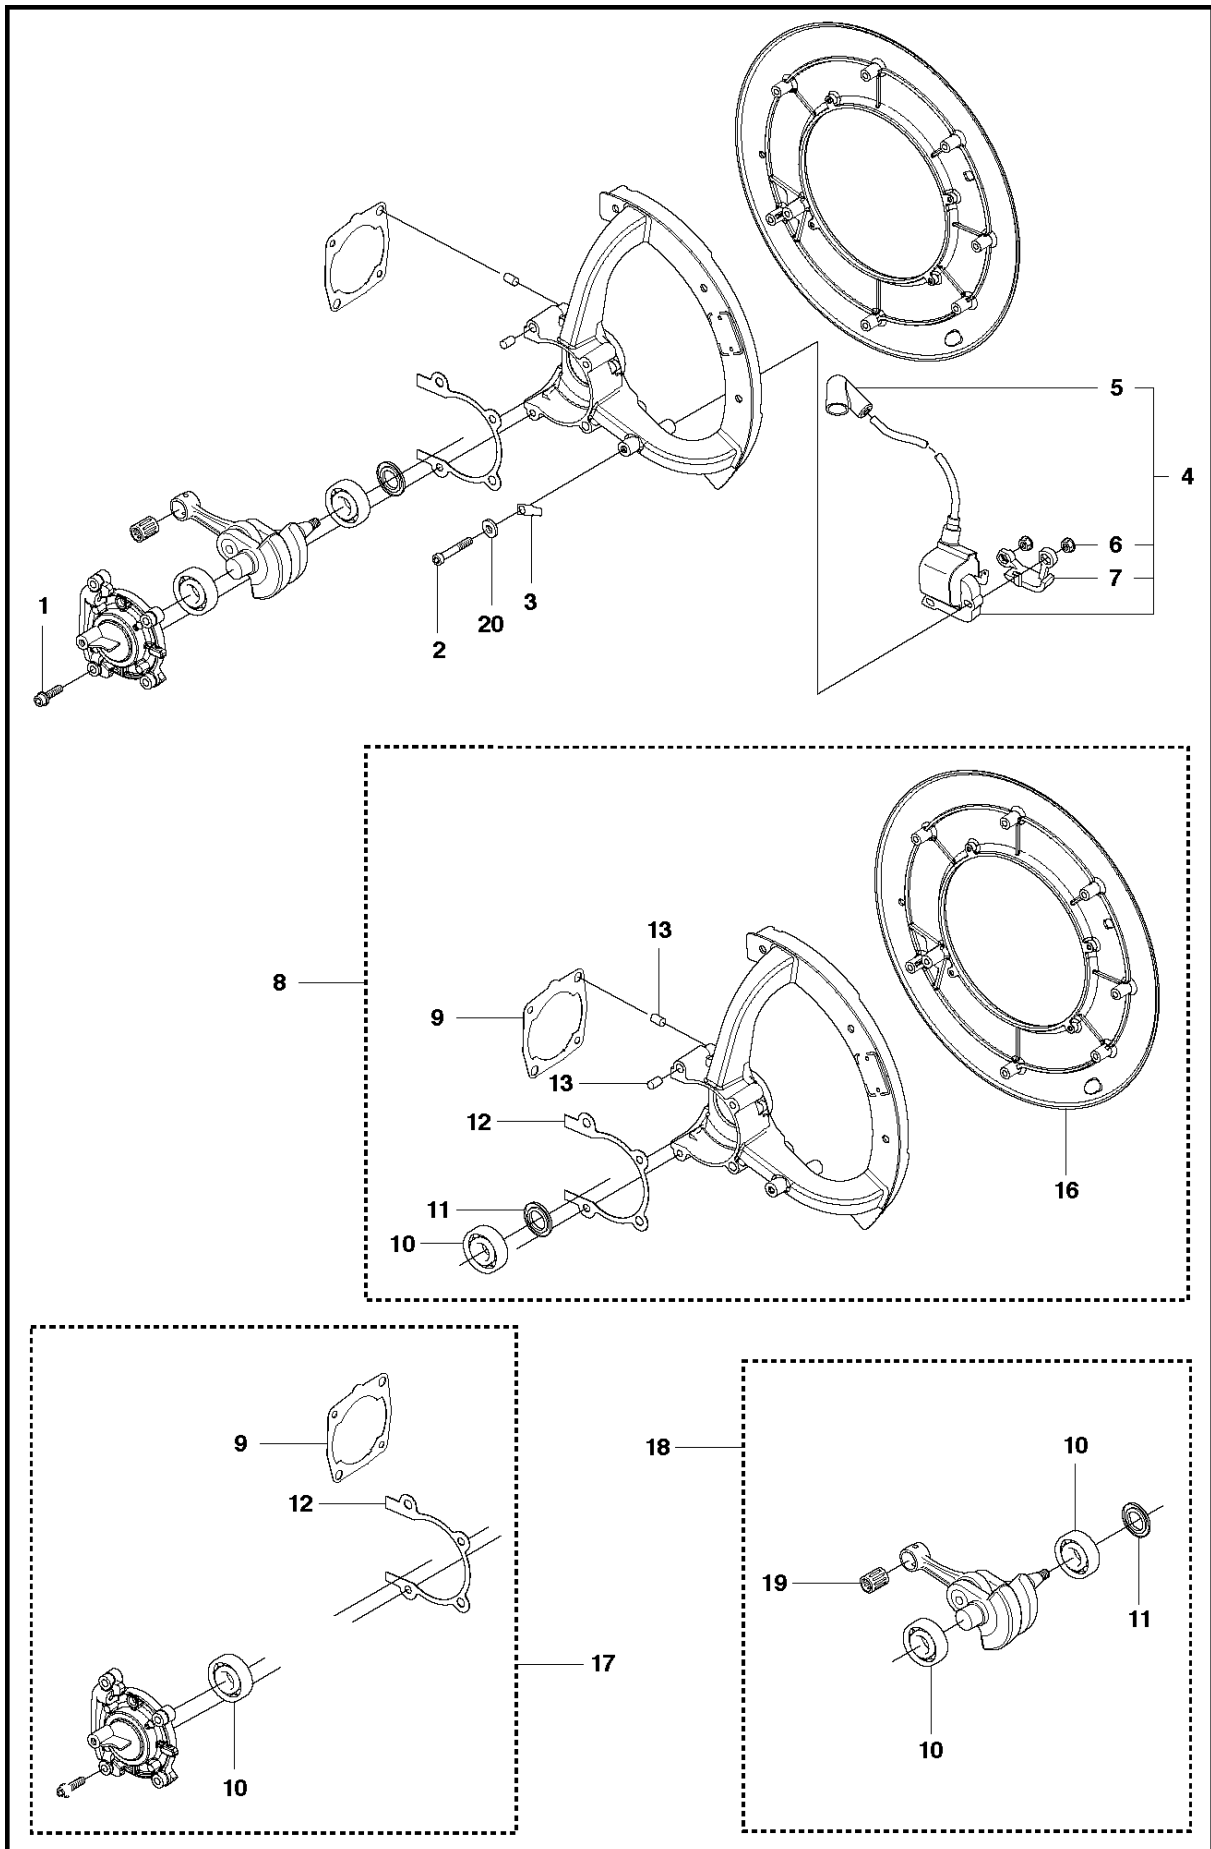

## HANDLE &amp; CONTROLS

356 BT

Part No	Description	Remark	QTY KIT
502 20 40-01	KNOB		1
503 20 07-35	SCREW IHSCFM		1
503 21 29-06	SCREW CCRPANT		1
503 21 66-18	SCREW IHSCT		2
503 22 10-13	HEXAGON NUT		1
503 22 65-04	SQUARE NUT		1
537 00 68-01	HANDLE ASSY	Up to 081370240	1
537 14 10-01	LEVER		1
537 14 12-01	SHAFT		1
537 14 20-01	HANDLE HALF		1
537 14 25-01	CASE		1
537 16 08-01	THROTTLE TRIGGER		1
537 17 42-01	SPRING THROTTLE TRIG		1
537 21 64-01	STOPPER		1
537 22 62-01	CONNECTOR		1
537 22 63-01	CONNECTOR		1
537 25 38-01	WIRING ASSY		1
537 26 02-01	STAY		1
537 26 03-01	BRACKET		1
537 27 77-01	PLATE		1
537 37 39-01	SPRING		1
720 12 36-20	PARALLEL PIN		1
725 23 44-51	SCREW EHHM		1
734 11 47-41	WASHER		1
735 58 35-01	WASHER		1

## HANDLE &amp; CONTROLS

356 BT

Ref	Part No	Description	Remark	QTY	KIT
1	522 83 21-01	HANDLE		1	
2	505 19 86-01	WIRING ASSY	From 081370241 BT only	1	1
3	537 22 63-01	CONNECTOR		1	2
4	537 22 62-01	CONNECTOR		1	2
5	505 29 12-01	SCREW		2	1
6	502 24 49-01	HANDLE HALF		1	1
7	505 29 08-01	SCREW		1	1
8	735 58 35-01	WASHER		1	1
9	505 18 15-01	WASHER		1	1
10	537 37 39-01	SPRING		1	1
11	502 24 55-01	CONTROL		1	1
12	505 29 10-01	SCREW		1	1
13	502 24 60-01	RETAINER		1	1
14	537 17 42-01	SPRING THROTTLE TRIG		1	1
15	502 24 54-01	TRIGGER		1	1
16	505 56 79-01	SPRING		1	1
17	502 24 48-01	HANDLE HALF		1	1
18	502 64 17-01	PLATE		1	1
19	537 14 12-03	SHAFT PIVOT		1	1
20	503 22 10-13	HEXAGON NUT		1	1
21	502 24 53-01	HOLDER		1	1
22	503 22 65-04	SQUARE NUT		1	1
23	537 26 03-01	BRACKET		1	1
24	502 20 40-01	KNOB		1	1
25	725 23 44-51	SCREW EHHM		1	1

TUBE

356 BT

Ref	Part No	Description	Remark	QTY KIT
1	537 03 90-01	PIPE		1
2	537 03 89-01	PIPE		1
3	537 41 59-01	COVER		1
4	537 42 27-01	PIPE		1
5	537 40 53-02	BELLOWS		1
6	537 41 58-01	HOSE CLAMP		2
7	537 41 56-01	PIPE BEND		1