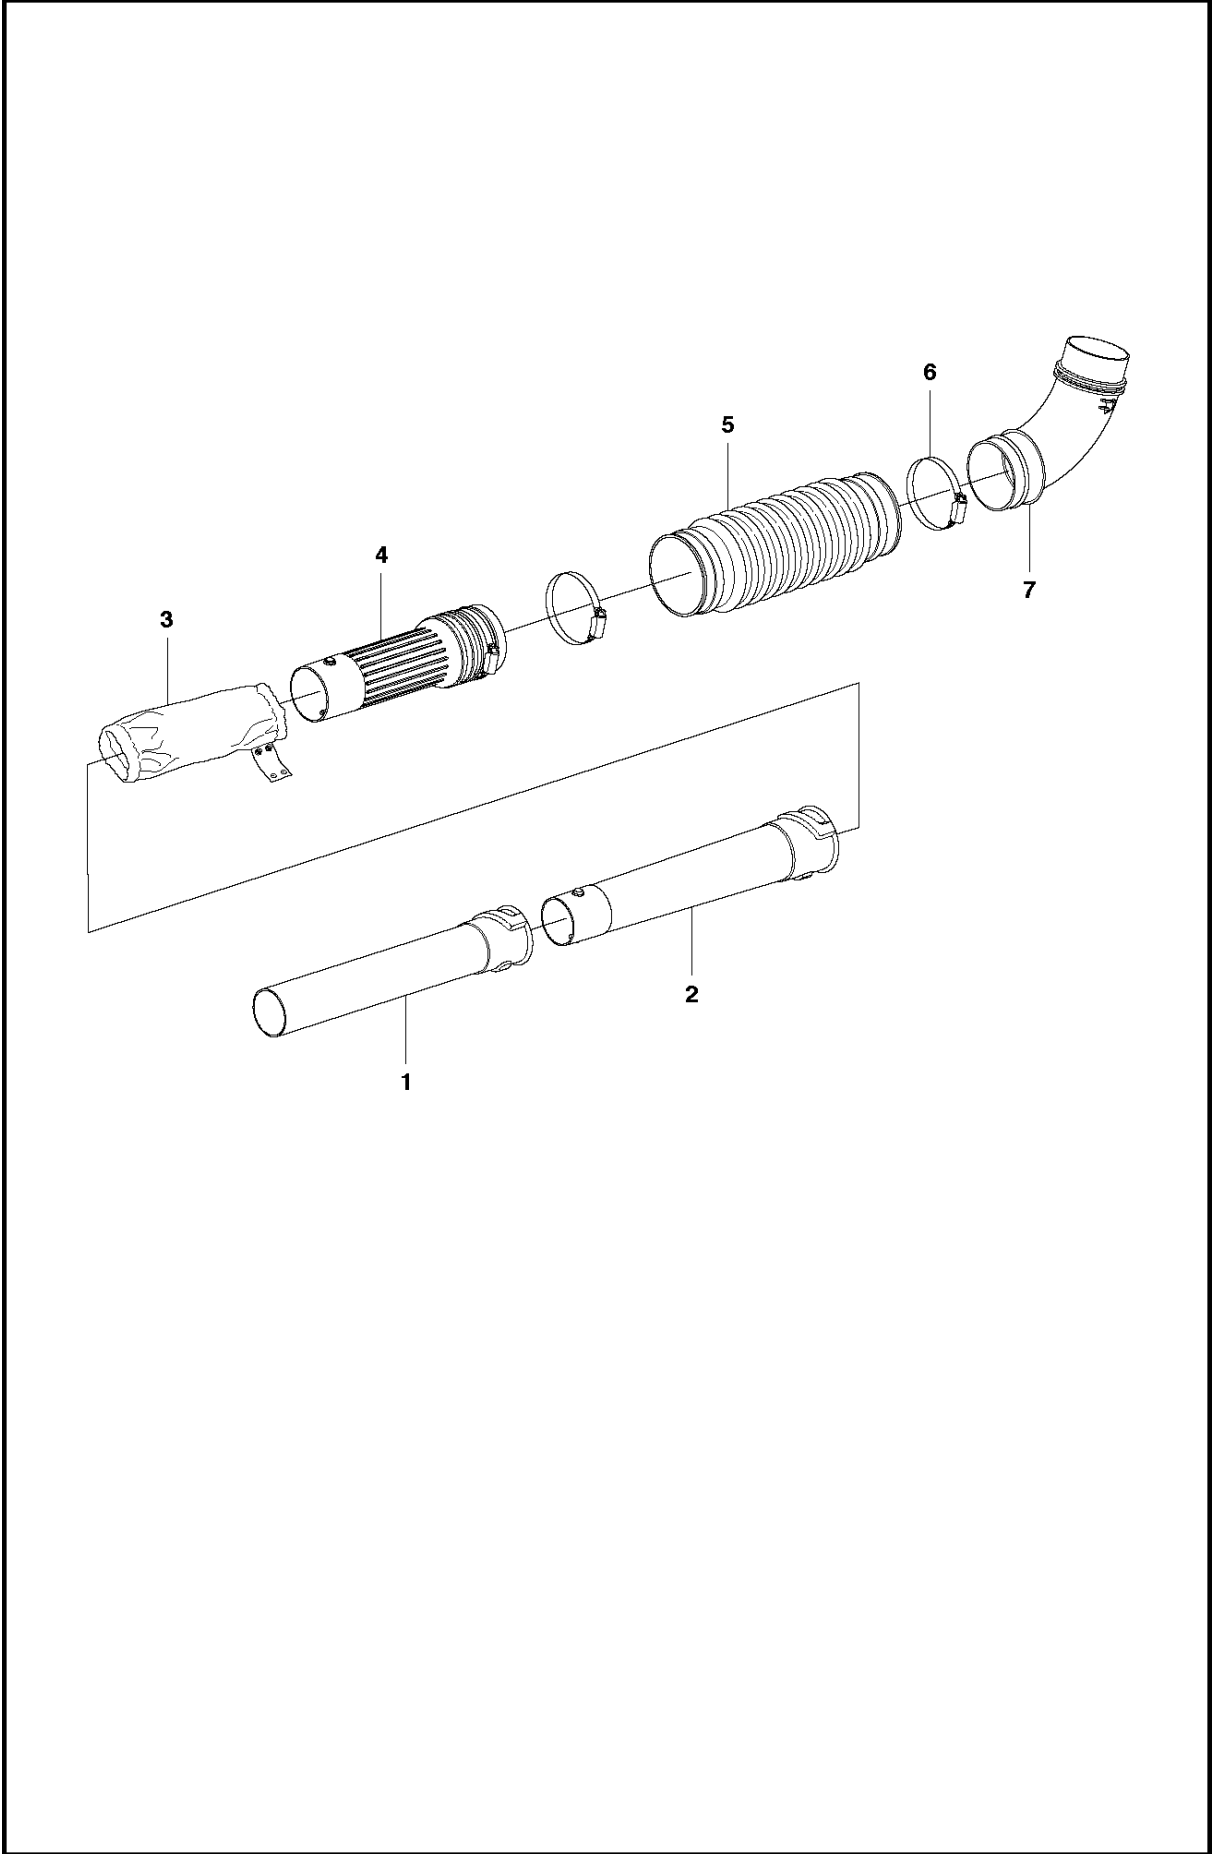

# SPARE PARTS LIST

BLOWERS

356 BT

## HANDLE &amp; CONTROLS

356 BT

Part No	Description	Remark	QTY KIT
502 20 40-01	KNOB		1
503 20 07-35	SCREW IHSCFM		1
503 21 29-06	SCREW CCRPANT		1
503 21 66-18	SCREW IHSCT		2
503 22 10-13	HEXAGON NUT		1
503 22 65-04	SQUARE NUT		1
537 00 68-01	HANDLE ASSY	Up to 081370240	1
537 14 10-01	LEVER		1
537 14 12-01	SHAFT		1
537 14 20-01	HANDLE HALF		1
537 14 25-01	CASE		1
537 16 08-01	THROTTLE TRIGGER		1
537 17 42-01	SPRING THROTTLE TRIG		1
537 21 64-01	STOPPER		1
537 22 62-01	CONNECTOR		1
537 22 63-01	CONNECTOR		1
537 25 38-01	WIRING ASSY		1
537 26 02-01	STAY		1
537 26 03-01	BRACKET		1
537 27 77-01	PLATE		1
537 37 39-01	SPRING		1
720 12 36-20	PARALLEL PIN		1
725 23 44-51	SCREW EHHM		1
734 11 47-41	WASHER		1
735 58 35-01	WASHER		1

## HANDLE &amp; CONTROLS

356 BT

Ref	Part No	Description	Remark	QTY	KIT
1	522 83 21-01	HANDLE		1	
2	505 19 86-01	WIRING ASSY	From 081370241 BT only	1	1
3	537 22 63-01	CONNECTOR		1	2
4	537 22 62-01	CONNECTOR		1	2
5	505 29 12-01	SCREW		2	1
6	502 24 49-01	HANDLE HALF		1	1
7	505 29 08-01	SCREW		1	1
8	735 58 35-01	WASHER		1	1
9	505 18 15-01	WASHER		1	1
10	537 37 39-01	SPRING		1	1
11	502 24 55-01	CONTROL		1	1
12	505 29 10-01	SCREW		1	1
13	502 24 60-01	RETAINER		1	1
14	537 17 42-01	SPRING THROTTLE TRIG		1	1
15	502 24 54-01	TRIGGER		1	1
16	505 56 79-01	SPRING		1	1
17	502 24 48-01	HANDLE HALF		1	1
18	502 64 17-01	PLATE		1	1
19	537 14 12-03	SHAFT PIVOT		1	1
20	503 22 10-13	HEXAGON NUT		1	1
21	502 24 53-01	HOLDER		1	1
22	503 22 65-04	SQUARE NUT		1	1
23	537 26 03-01	BRACKET		1	1
24	502 20 40-01	KNOB		1	1
25	725 23 44-51	SCREW EHHM		1	1

TUBE

356 BT

Ref	Part No	Description	Remark	QTY KIT
1	537 03 90-01	PIPE		1
2	537 03 89-01	PIPE		1
3	537 41 59-01	COVER		1
4	537 42 27-01	PIPE		1
5	537 40 53-02	BELLOWS		1
6	537 41 58-01	HOSE CLAMP		2
7	537 41 56-01	PIPE BEND		1