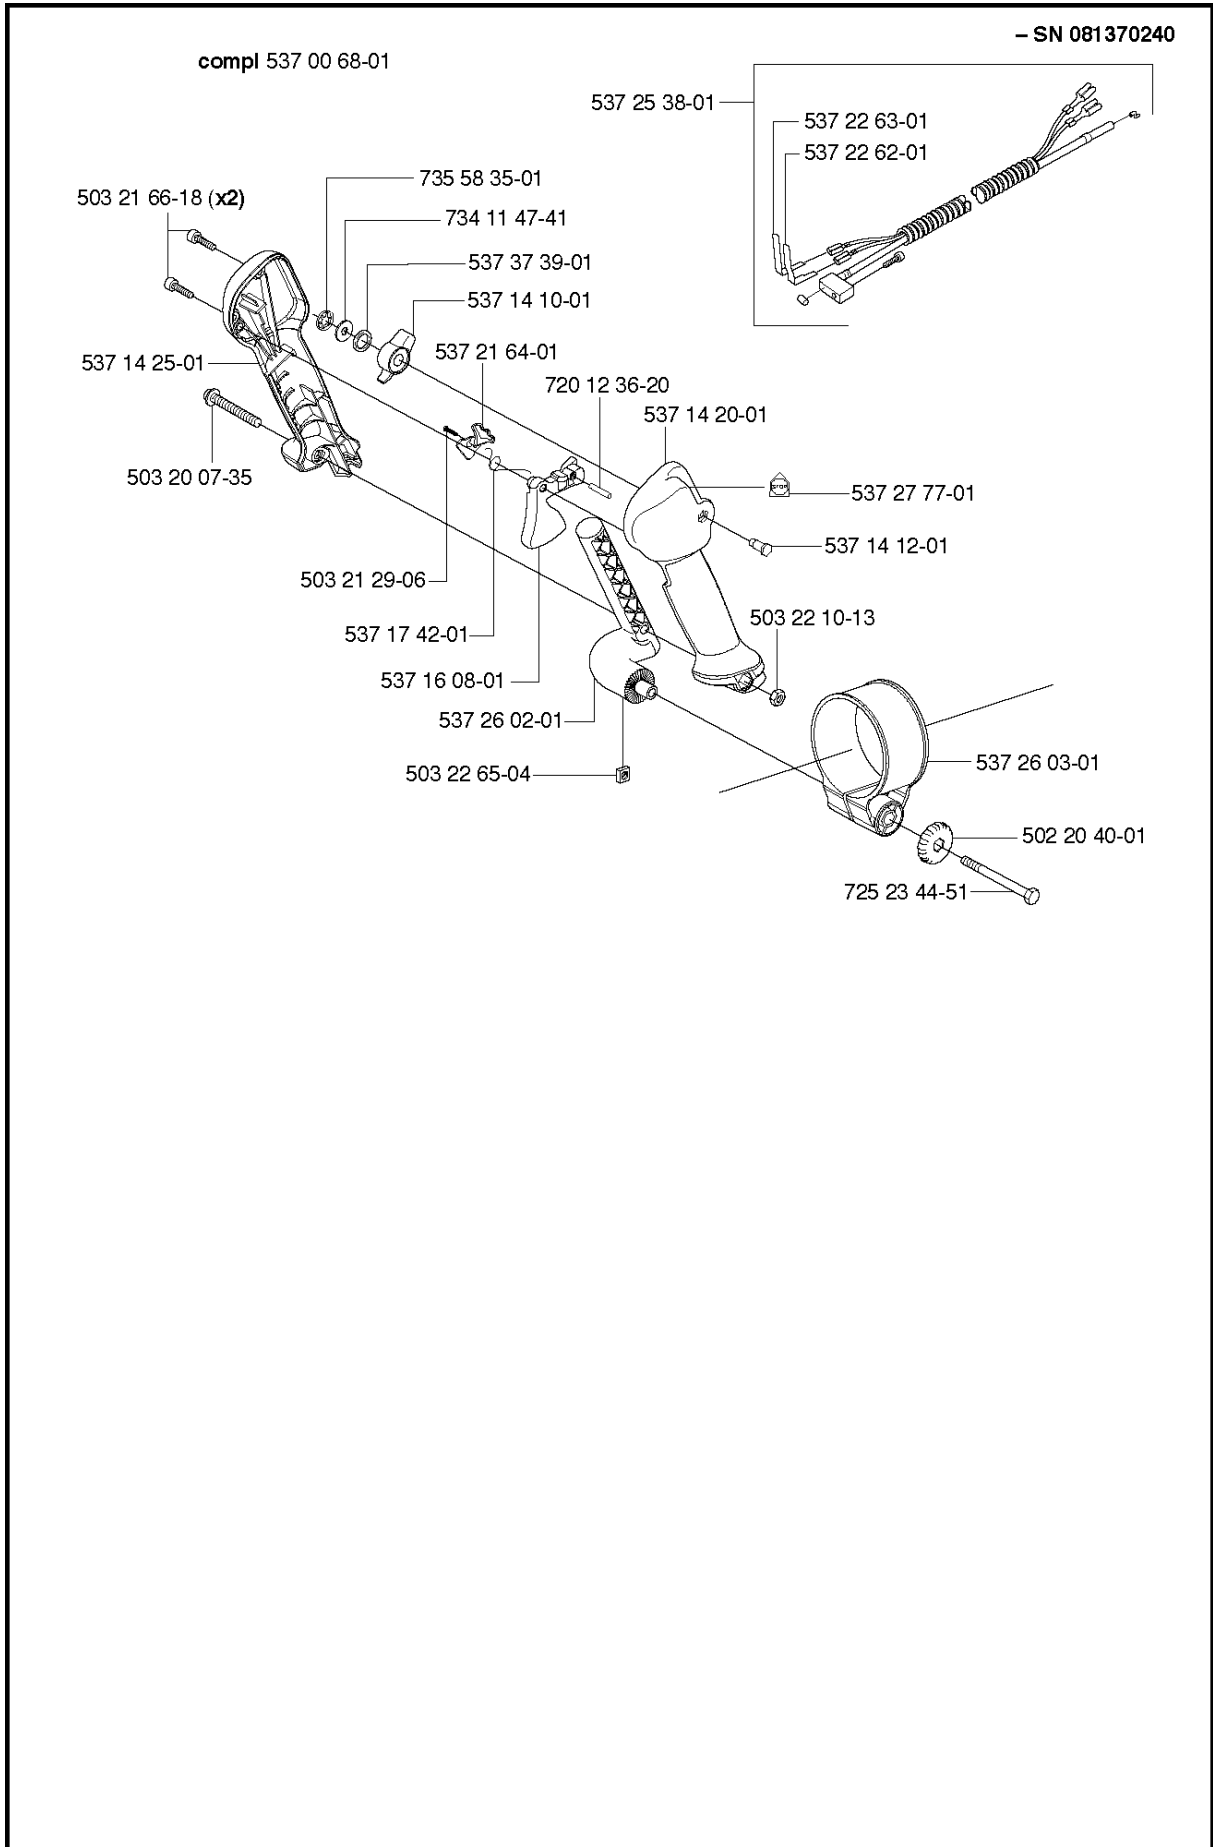

# SPARE PARTS LIST

BLOWERS

356 BT

## HANDLE &amp; CONTROLS

356 BT

Part No	Description	Remark	QTY KIT
502 20 40-01	KNOB		1
503 20 07-35	SCREW IHSCFM		1
503 21 29-06	SCREW CCRPANT		1
503 21 66-18	SCREW IHSCT		2
503 22 10-13	HEXAGON NUT		1
503 22 65-04	SQUARE NUT		1
537 00 68-01	HANDLE ASSY	Up to 081370240	1
537 14 10-01	LEVER		1
537 14 12-01	SHAFT		1
537 14 20-01	HANDLE HALF		1
537 14 25-01	CASE		1
537 16 08-01	THROTTLE TRIGGER		1
537 17 42-01	SPRING THROTTLE TRIG		1
537 21 64-01	STOPPER		1
537 22 62-01	CONNECTOR		1
537 22 63-01	CONNECTOR		1
537 25 38-01	WIRING ASSY		1
537 26 02-01	STAY		1
537 26 03-01	BRACKET		1
537 27 77-01	PLATE		1
537 37 39-01	SPRING		1
720 12 36-20	PARALLEL PIN		1
725 23 44-51	SCREW EHHM		1
734 11 47-41	WASHER		1
735 58 35-01	WASHER		1

## HANDLE &amp; CONTROLS

356 BT

Ref	Part No	Description	Remark	QTY	KIT
1	522 83 21-01	HANDLE		1	
2	505 19 86-01	WIRING ASSY	From 081370241 BT only	1	1
3	537 22 63-01	CONNECTOR		1	2
4	537 22 62-01	CONNECTOR		1	2
5	505 29 12-01	SCREW		2	1
6	502 24 49-01	HANDLE HALF		1	1
7	505 29 08-01	SCREW		1	1
8	735 58 35-01	WASHER		1	1
9	505 18 15-01	WASHER		1	1
10	537 37 39-01	SPRING		1	1
11	502 24 55-01	CONTROL		1	1
12	505 29 10-01	SCREW		1	1
13	502 24 60-01	RETAINER		1	1
14	537 17 42-01	SPRING THROTTLE TRIG		1	1
15	502 24 54-01	TRIGGER		1	1
16	505 56 79-01	SPRING		1	1
17	502 24 48-01	HANDLE HALF		1	1
18	502 64 17-01	PLATE		1	1
19	537 14 12-03	SHAFT PIVOT		1	1
20	503 22 10-13	HEXAGON NUT		1	1
21	502 24 53-01	HOLDER		1	1
22	503 22 65-04	SQUARE NUT		1	1
23	537 26 03-01	BRACKET		1	1
24	502 20 40-01	KNOB		1	1
25	725 23 44-51	SCREW EHHM		1	1

TUBE

356 BT

Ref	Part No	Description	Remark	QTY KIT
1	537 03 90-01	PIPE		1
2	537 03 89-01	PIPE		1
3	537 41 59-01	COVER		1
4	537 42 27-01	PIPE		1
5	537 40 53-02	BELLOWS		1
6	537 41 58-01	HOSE CLAMP		2
7	537 41 56-01	PIPE BEND		1