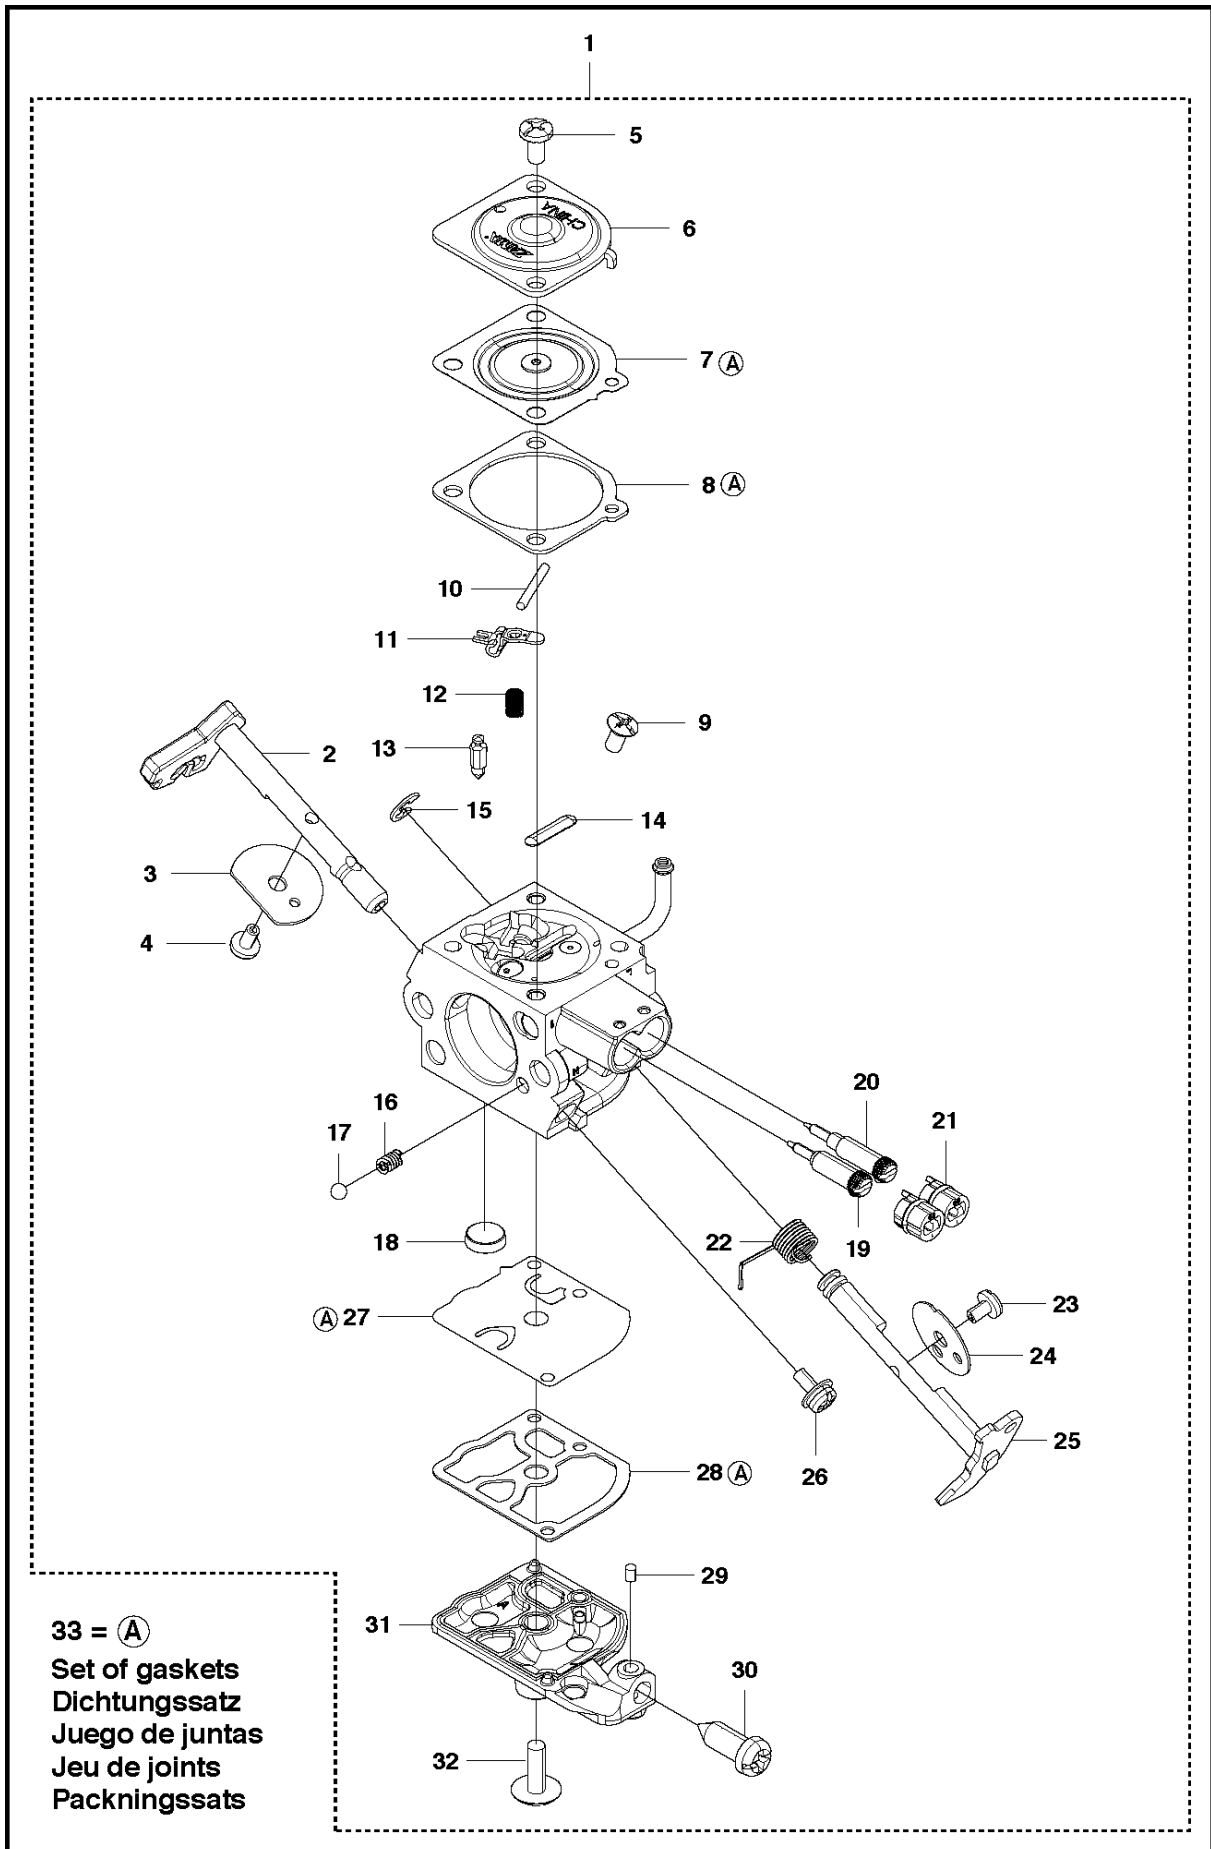

CARBURETOR DETAILS

356 BT

Ref	Part No	Description	Remark	QTY	KIT
1	579 46 27-01	CARBURETTOR		1	
2	537 39 02-01	SHAFT ASSY		1	1
3	537 37 03-01	VALVE		1	1
4	503 48 18-01	SCREW		1	1
5	503 48 05-01	SCREW		2	1
6	503 97 43-01	COVER		1	1
7	504 11 35-01	DIAPHRAGM		1	1, 33
8	503 48 03-01	GASKET		1	1, 33
9	503 48 01-01	SCREW		1	1
10	503 48 00-01	PIN RETAINING SCREW		1	1
11	503 66 59-01	LEVER		1	1
12	537 02 03-01	SPRING		1	1
13	503 47 97-01	VALVE		1	1
14	503 53 56-01	PLUG WELCH		1	1
15	537 38 52-01	CLIP		1	1
16	537 01 26-01	SPRING		1	1
17	537 01 25-01	BALL		1	1
18	503 53 57-01	STRAINER		1	1
19	537 38 75-01	SCREW	H	1	1
20	537 41 69-01	SCREW	L	1	1
21	537 41 70-01	LIMITER CAP		2	1
22	537 01 97-01	SPRING		1	1
23	503 47 92-01	SCREW		1	1
24	537 39 01-01	VALVE		1	1
25	537 39 00-01	SHAFT ASSY		1	1
26	503 75 53-01	SCREW		1	1
27	537 02 00-01	DIAPHRAGM PUMP		1	1, 33
28	537 02 01-01	GASKET		1	1, 33
29	503 48 11-01	PIECE		1	1
30	537 02 07-01	SCREW		1	1
31	537 02 02-01	COVER		1	1
32	503 47 96-01	SCREW		1	1
33	537 24 36-01	GASKET KIT		1