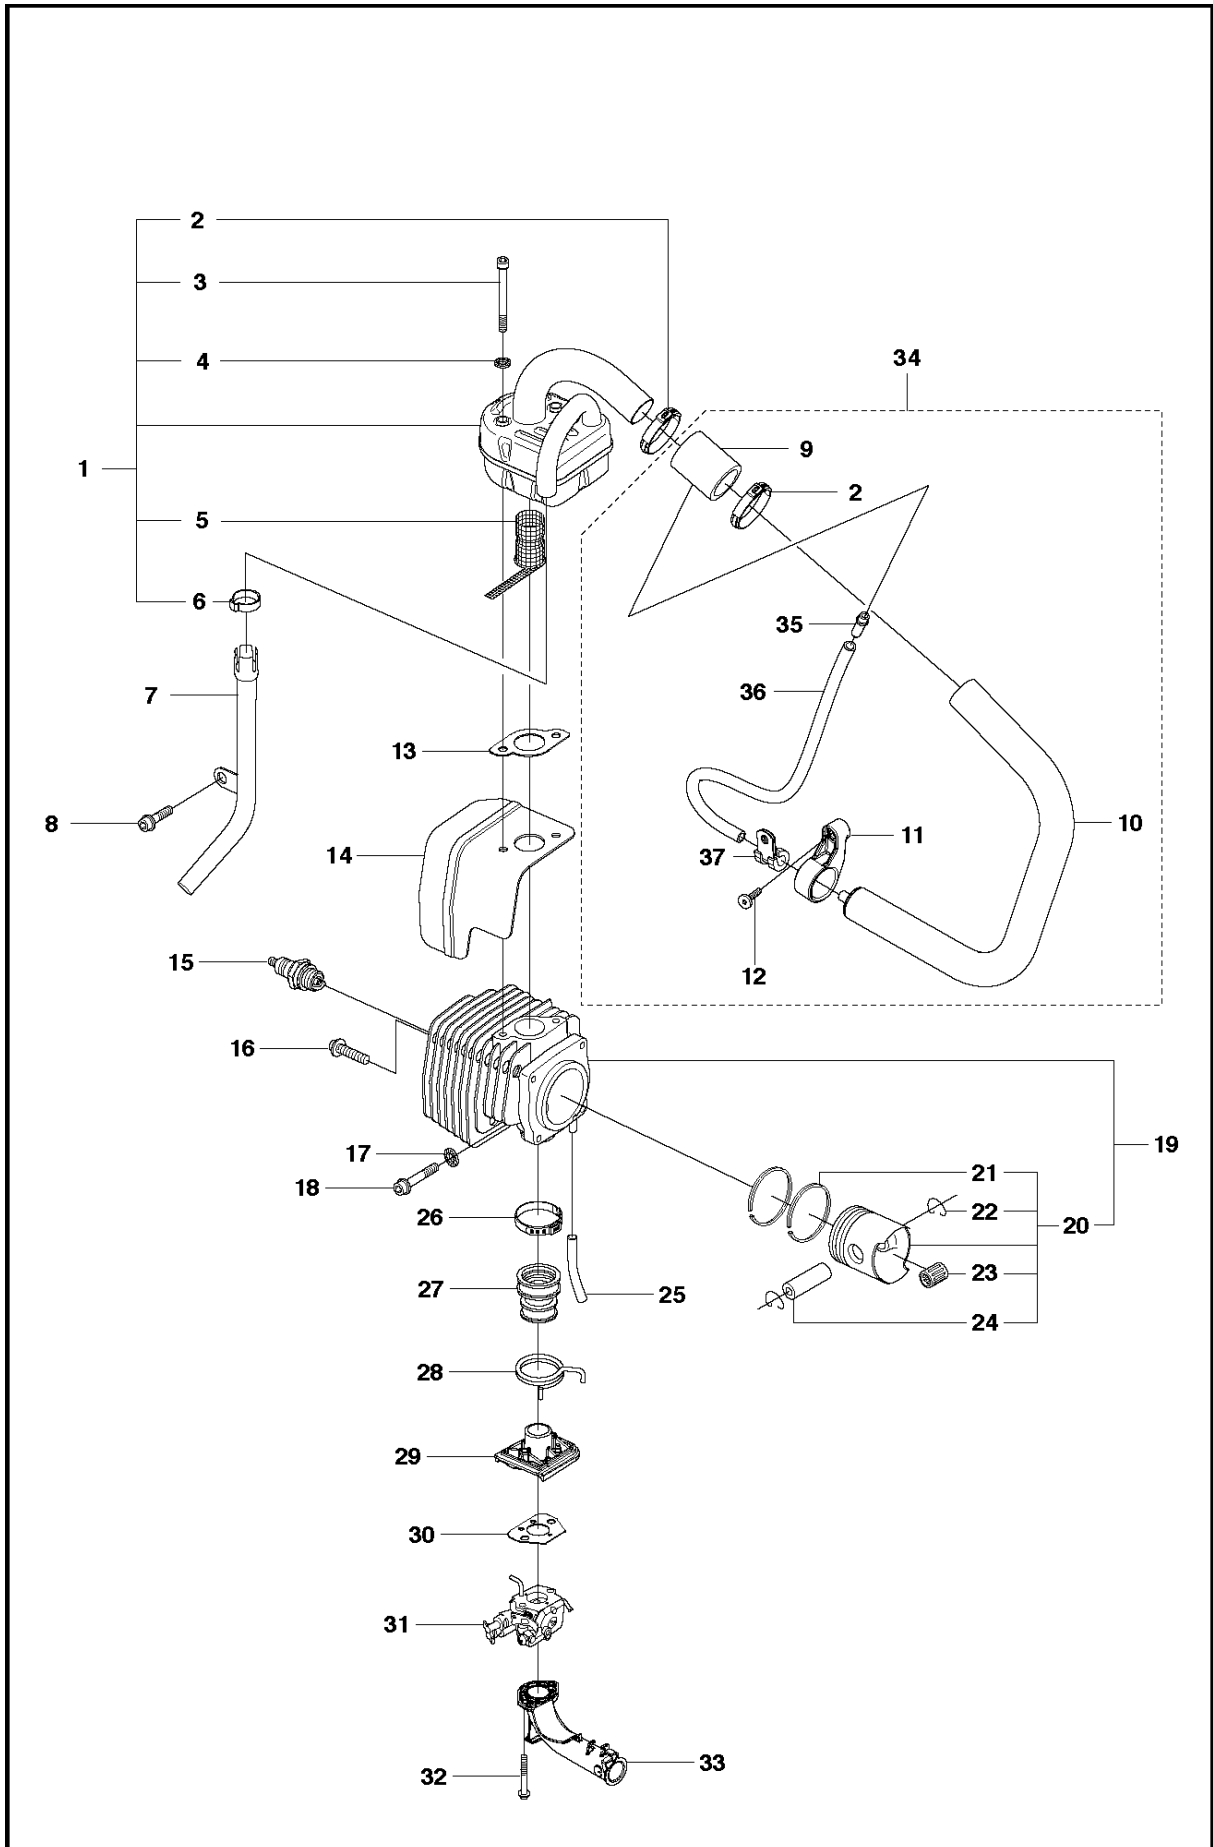

CYLINDER, PISTON & MUFFLER

356 BT

Ref	Part No	Description	Remark	QTY	KIT
1	537 42 26-01	MUFFLER		1	
2	590 83 89-01	HOSE CLAMP		2	1, 34
3	725 53 83-56	SCREW IHSCM		2	1
4	503 23 04-04	WASHER		2	1
5	537 40 19-01	SPARK ARRESTER SCREEN	US only	1	1
6	544 31 70-02	HOSE CLAMP		1	1
7	537 25 03-01	OUTLET PIPE		1	
8	503 21 75-16	SCREW IHSCFT		1	
9	537 21 76-01	HOSE	- SN 20131170019	1	
9	578 00 82-01	HOSE	SN 20131170020 -	1	34
10	537 22 57-02	PIPE	SN 20131170020 -	1	34
10	579 16 85-01	PIPE	- SN 20131170019	1	
11	537 25 92-01	BRACKET		1	34
12	501 81 99-01	SCREW		1	34
13	544 07 94-01	GASKET		1	
14	537 06 15-01	HEAT DEFLECTOR		1	
15	503 23 51-08	SPARK PLUG	alt. 503 23 51-11	1	
16	725 53 33-55	SCREW IHSCM		4	
17	503 23 04-02	WASHER		1	
18	503 20 02-60	SCREW		1	
19	537 41 50-01	PISTON		1	
20	537 26 18-02	PISTON		1	19
21	503 28 90-10	PISTON RING		2	20
22	737 43 12-00	SNAP RING		2	20
23	503 73 39-01	BEARING		1	20
24	503 28 91-09	PISTON PIN		1	20
25	581 75 61-34	FUEL HOSE		1	
26	544 31 70-03	HOSE CLAMP		1	
27	537 06 17-01	INLET PIPE		1	
28	522 79 63-01	HOSE CLAMP		1	
29	537 17 52-01	BRACKET		1	
30	537 25 49-01	GASKET		1	
31	503 28 31-19	CARBURETTOR		1	
32	503 21 75-50	SCREW IHSCFT		1	
33	537 06 18-02	INLET BEND	SN 081370241 -	1	
34	579 16 85-01	PIPE		1	
35	576 34 58-01	NIPPLE		1	34
36	537 09 86-07	HOSE		1	34
37	581 28 54-01	CLAMP		1	34