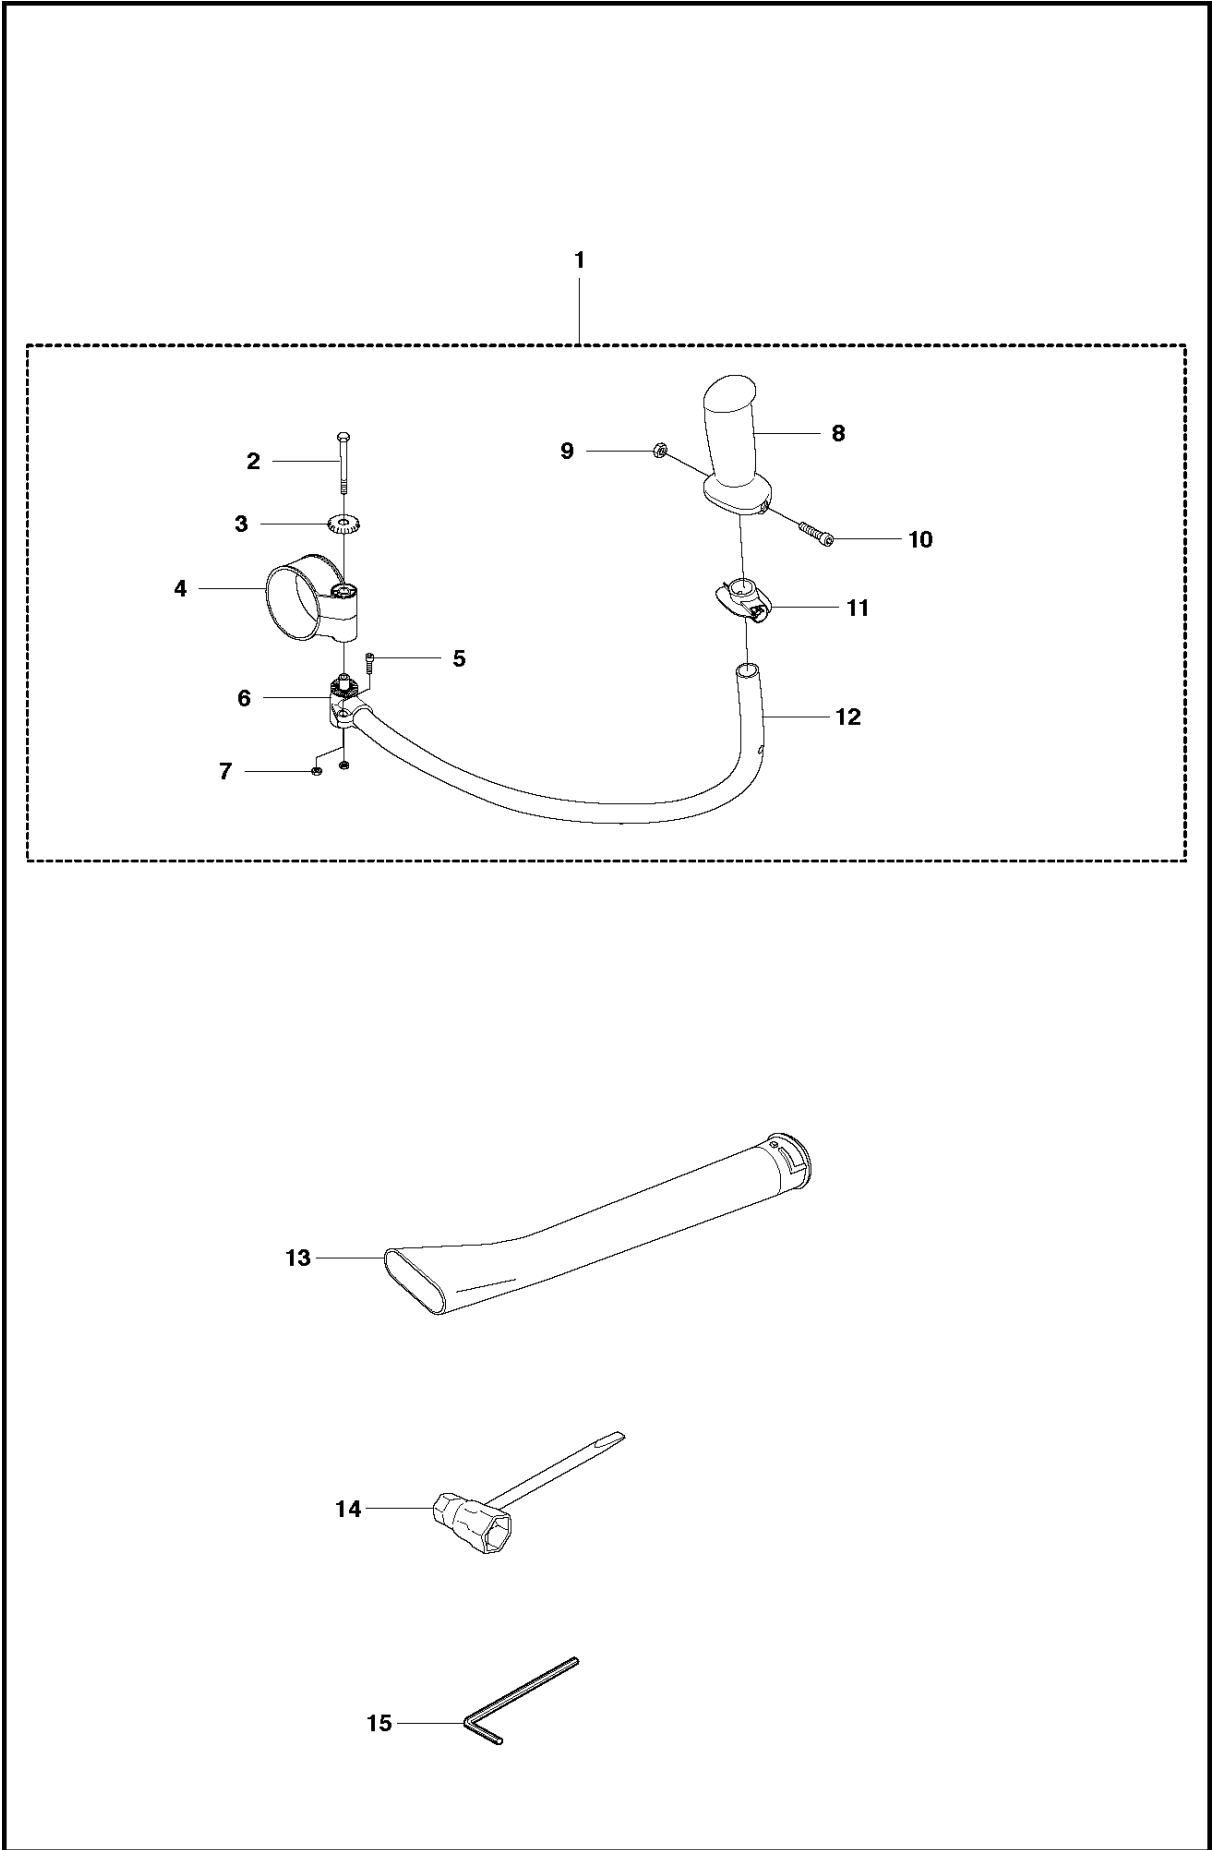

ACCESSORIES

356 BT

Ref	Part No	Description	Remark	QTY	KIT
1	537 24 16-01	HANDLEBAR ASSY		1	
2	725 23 47-51	SCREW EHHM		1	1
3	502 20 40-01	KNOB		1	1
4	537 26 03-01	BRACKET		1	1
5	725 53 25-55	SCREW IHSCM		1	1
6	537 29 29-01	BRACKET		1	1
7	731 23 14-01	HEXAGON NUT		2	1
8	537 17 28-01	HANDLE		1	1
9	731 23 14-01	HEXAGON NUT		1	1
10	503 20 02-45	SCREW IHSCFM		1	1
11	537 17 29-01	COVER		1	1
12	537 24 13-01	HANDLEBAR		1	1
13	537 28 21-01	PIPE		1	
14	501 69 17-01	COMBINATION WRENCH		1	
15	503 55 86-01	SPANNER		1