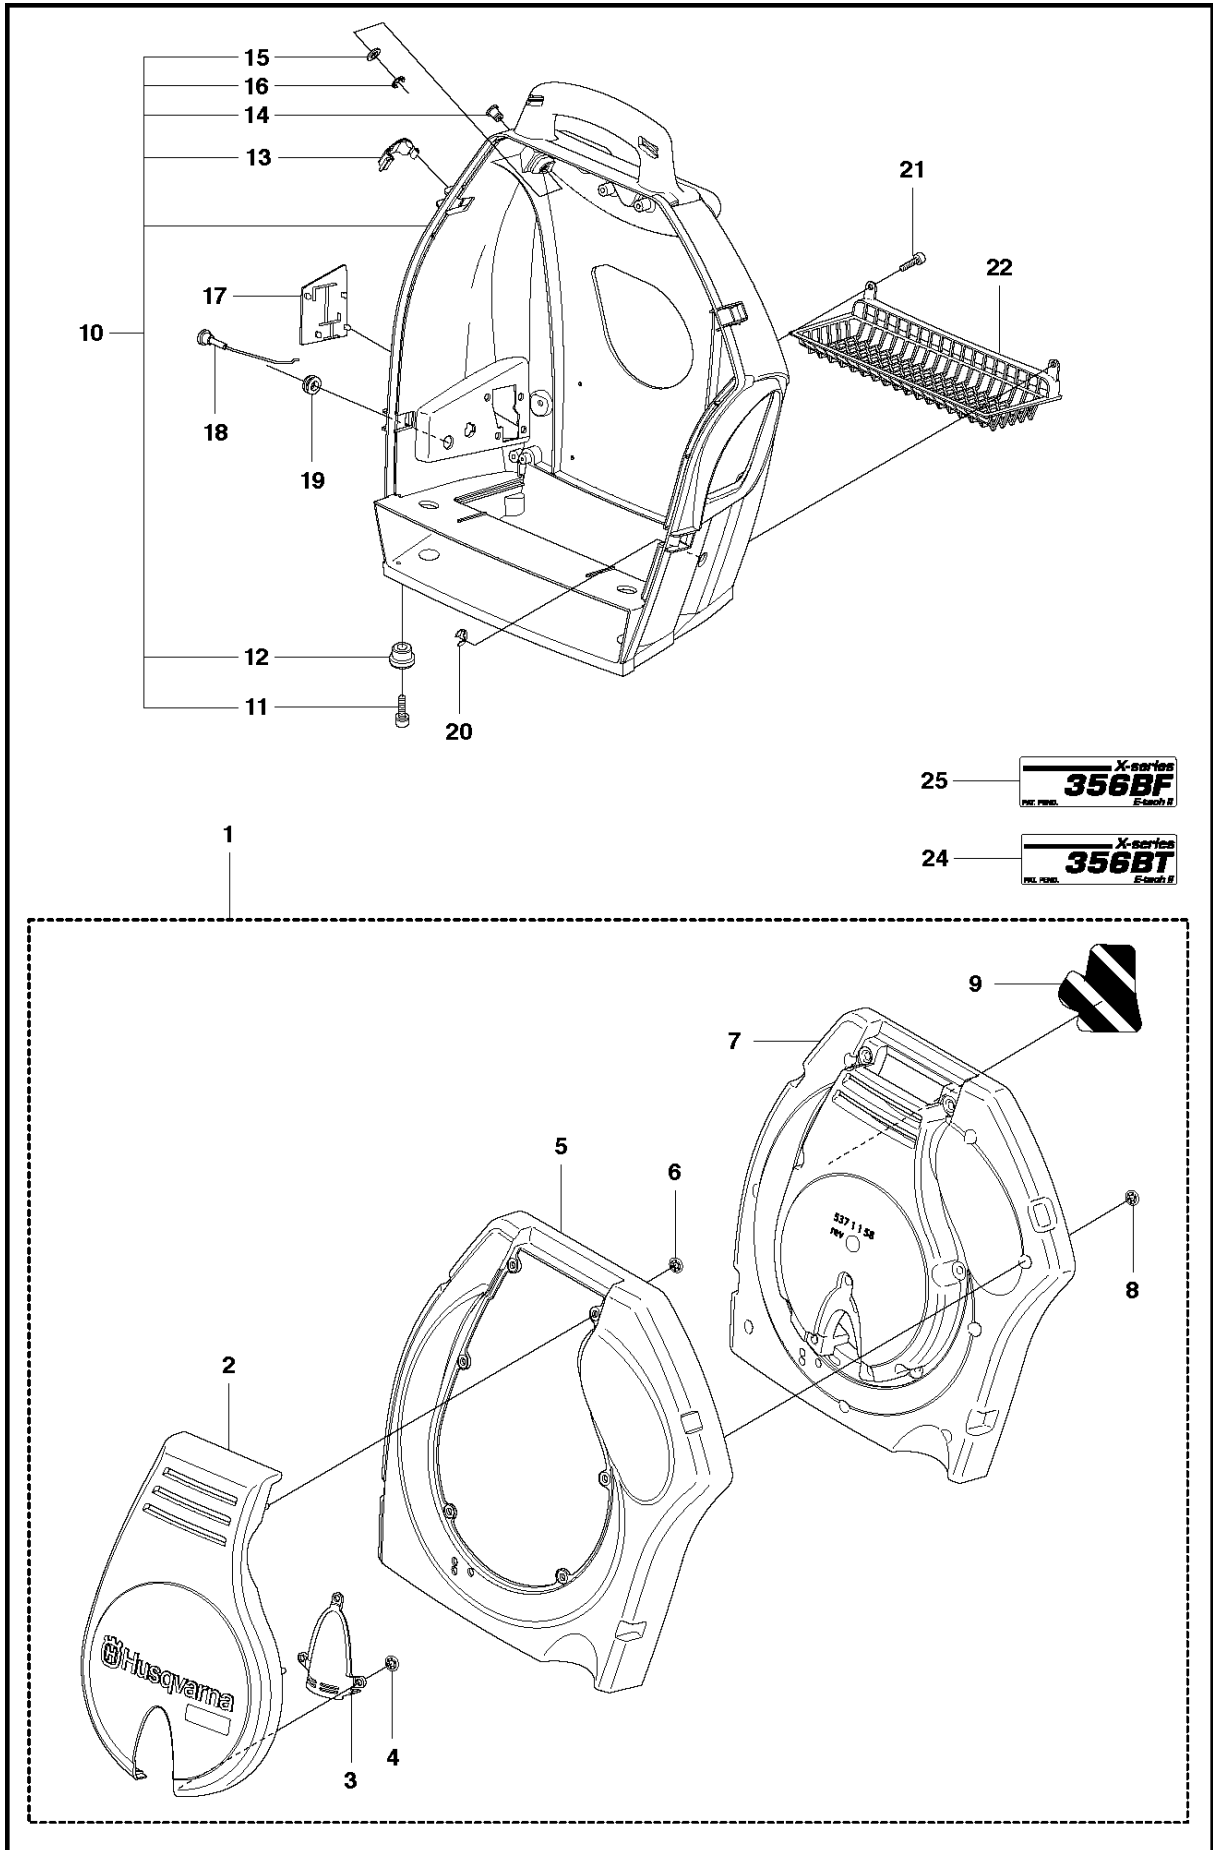

Ref	Part No	Description	Remark	QTY KIT	
1	537 05 77-01	HUB CAP		1	
2	537 11 72-01	HUB CAP		1	1
3	537 22 20-01	EXHAUST COVER		1	1
4	735 58 41-00	WASHER		3	1
5	537 11 59-01	HUB CAP		1	1
6	735 58 41-00	WASHER		6	1
7	537 11 58-01	INSULATING		1	1
8	735 58 41-00	WASHER		7	1
9	537 42 42-01	ALUMINIUM FOIL		1	1
10	537 41 54-01	CHASSIS		1	
11	503 21 59-12	SCREW IHSCT		4	10
12	537 21 77-01	BASE		4	10
13	503 89 47-01	SNAP LOCKING		4	10
14	504 10 76-01	SLEEVE		1	10
15	734 11 77-71	WASHER		1	10
16	735 31 15-20	E-CLIP		1	10
17	537 11 73-01	COVER	356BTx	1	
18	537 21 57-01	CHOKE CONTROL		1	
19	503 14 54-02	GROMMET		1	
20	735 31 13-20	E-CLIP	356BTx	1	
21	503 21 59-12	SCREW IHSCT		2	
22	537 19 33-01	GRID		1	
24	537 40 29-01	LABEL	356BTx	1	
25	537 40 29-02	LABEL	356BFx	1