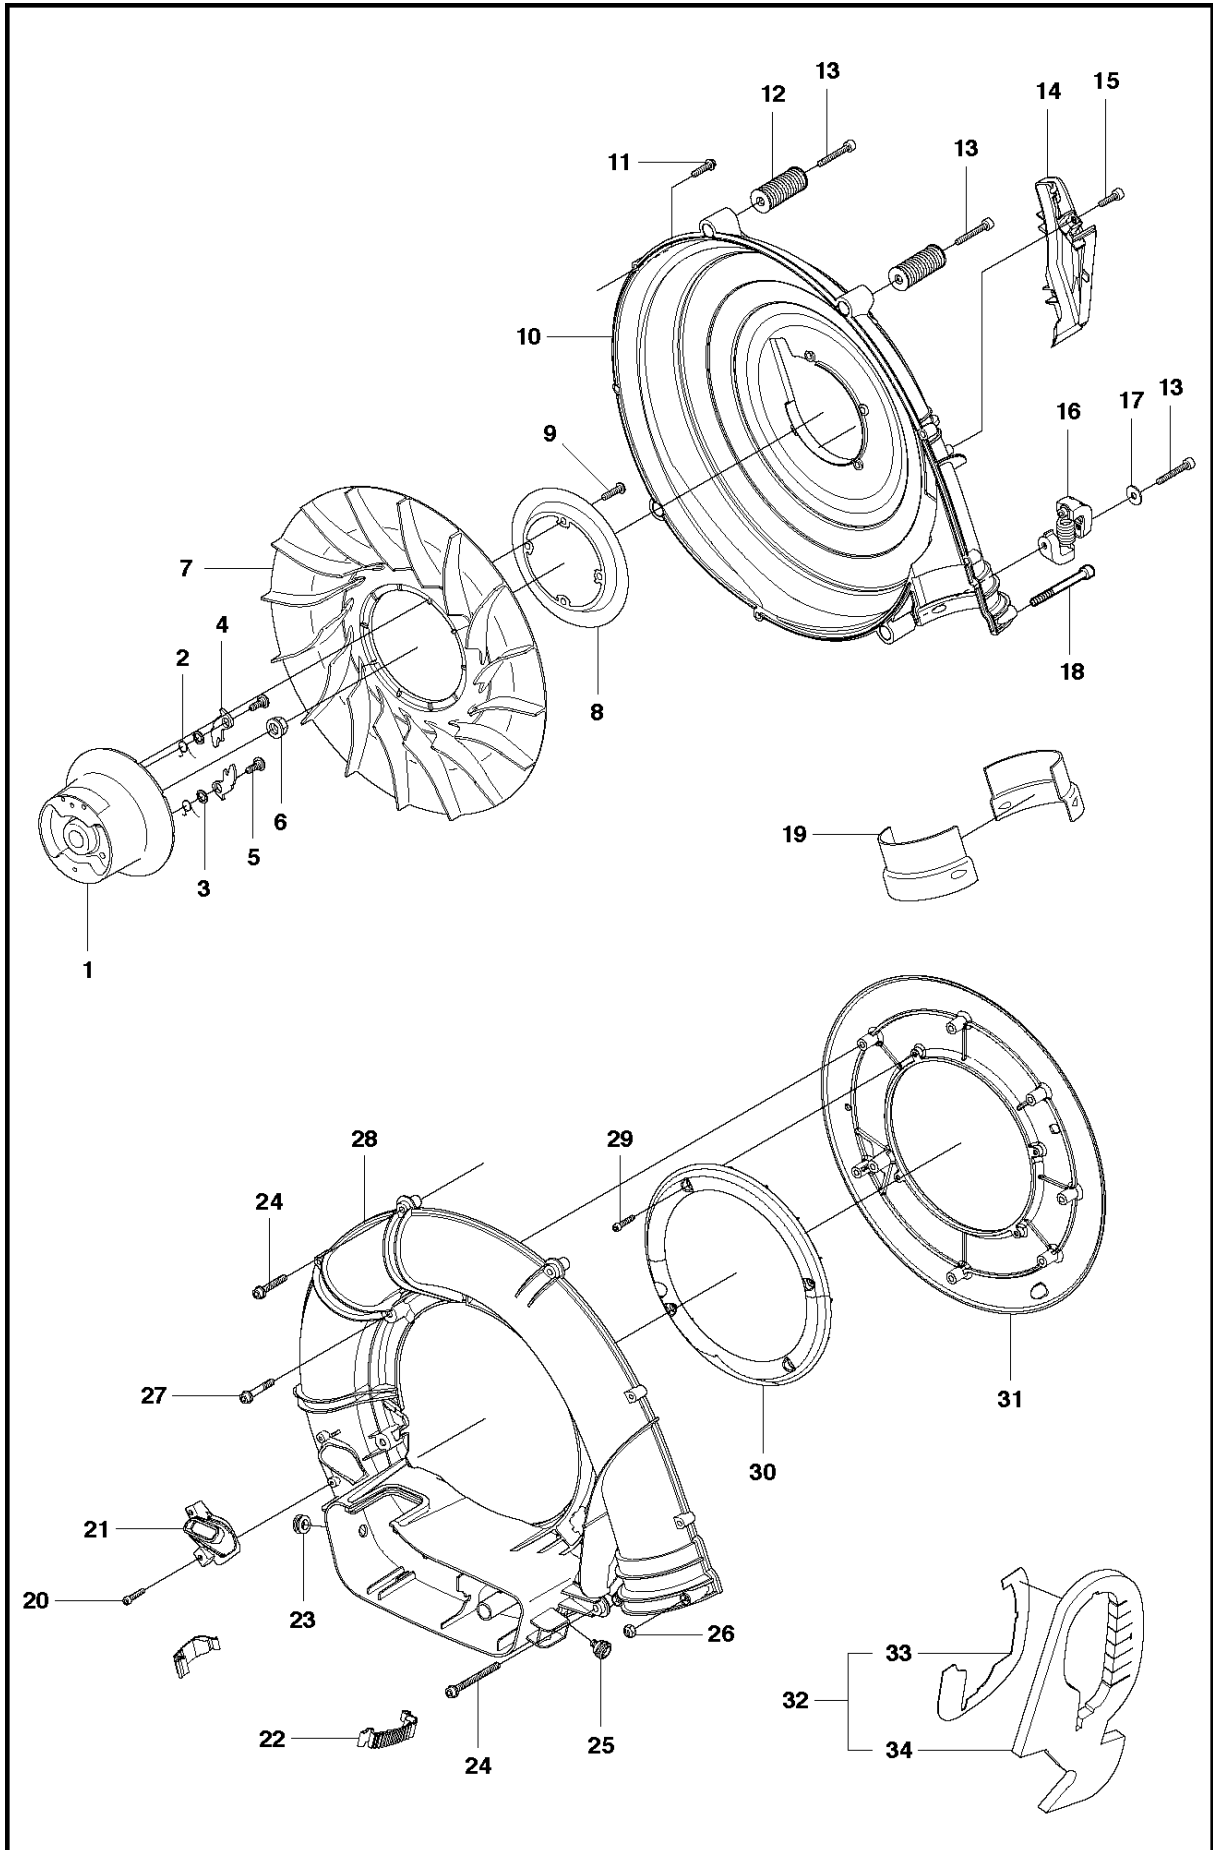

Ref	Part No	Description	Remark	QTY	KIT
1	537 19 25-01	HUB		1	
2	501 67 35-01	SPRING		2	
3	503 23 00-42	WASHER		2	
4	501 67 32-01	PAWL		2	
5	501 81 99-01	SCREW		2	
6	503 22 04-01	NUT		1	
7	537 18 89-01	IMPELLER		1	
8	537 21 72-01	ATTACHMENT PLATE		1	
9	503 20 49-01	SCREW IH PANM		4	
10	544 28 37-01	FAN HOUSING		1	
11	503 21 75-25	SCREW IH SCFT		5	
12	537 25 27-01	ANTIVIBRATION ELEMENT		2	
13	503 20 07-12	SCREW IH SCFM		4	
14	537 29 79-01	AIR CONDUCTOR		1	
15	503 21 66-10	SCREW IH SCT		3	
16	537 30 01-01	ANTIVIBRATION ELEMENT		2	
17	734 11 47-41	WASHER		2	
18	537 24 63-01	SCREW		2	
19	537 18 84-01	WEAR RING		2	
20	503 21 66-10	SCREW IH SCT		2	
21	537 28 18-01	AIR NOZZLE		1	
22	503 89 47-01	SNAP LOCKING		2	
23	537 21 78-01	GROMMET		1	
24	537 31 60-01	SCREW IH SCFM		2	
25	503 79 14-02	GROMMET		1	
26	503 22 10-15	HEXAGON NUT		2	
27	503 20 02-16	SCREW IH SCFM		7	
28	537 05 71-01	FAN HOUSING		1	
29	503 21 66-10	SCREW IH SCT		4	
30	537 27 07-01	AIR CONDUCTOR		1	
31	537 05 73-01	GUIDE PLATE		1	
32	544 43 80-01	INSULATION		1	
33	544 19 69-01	TAPE		1	32
34	544 43 80-01	INSULATION		1	32