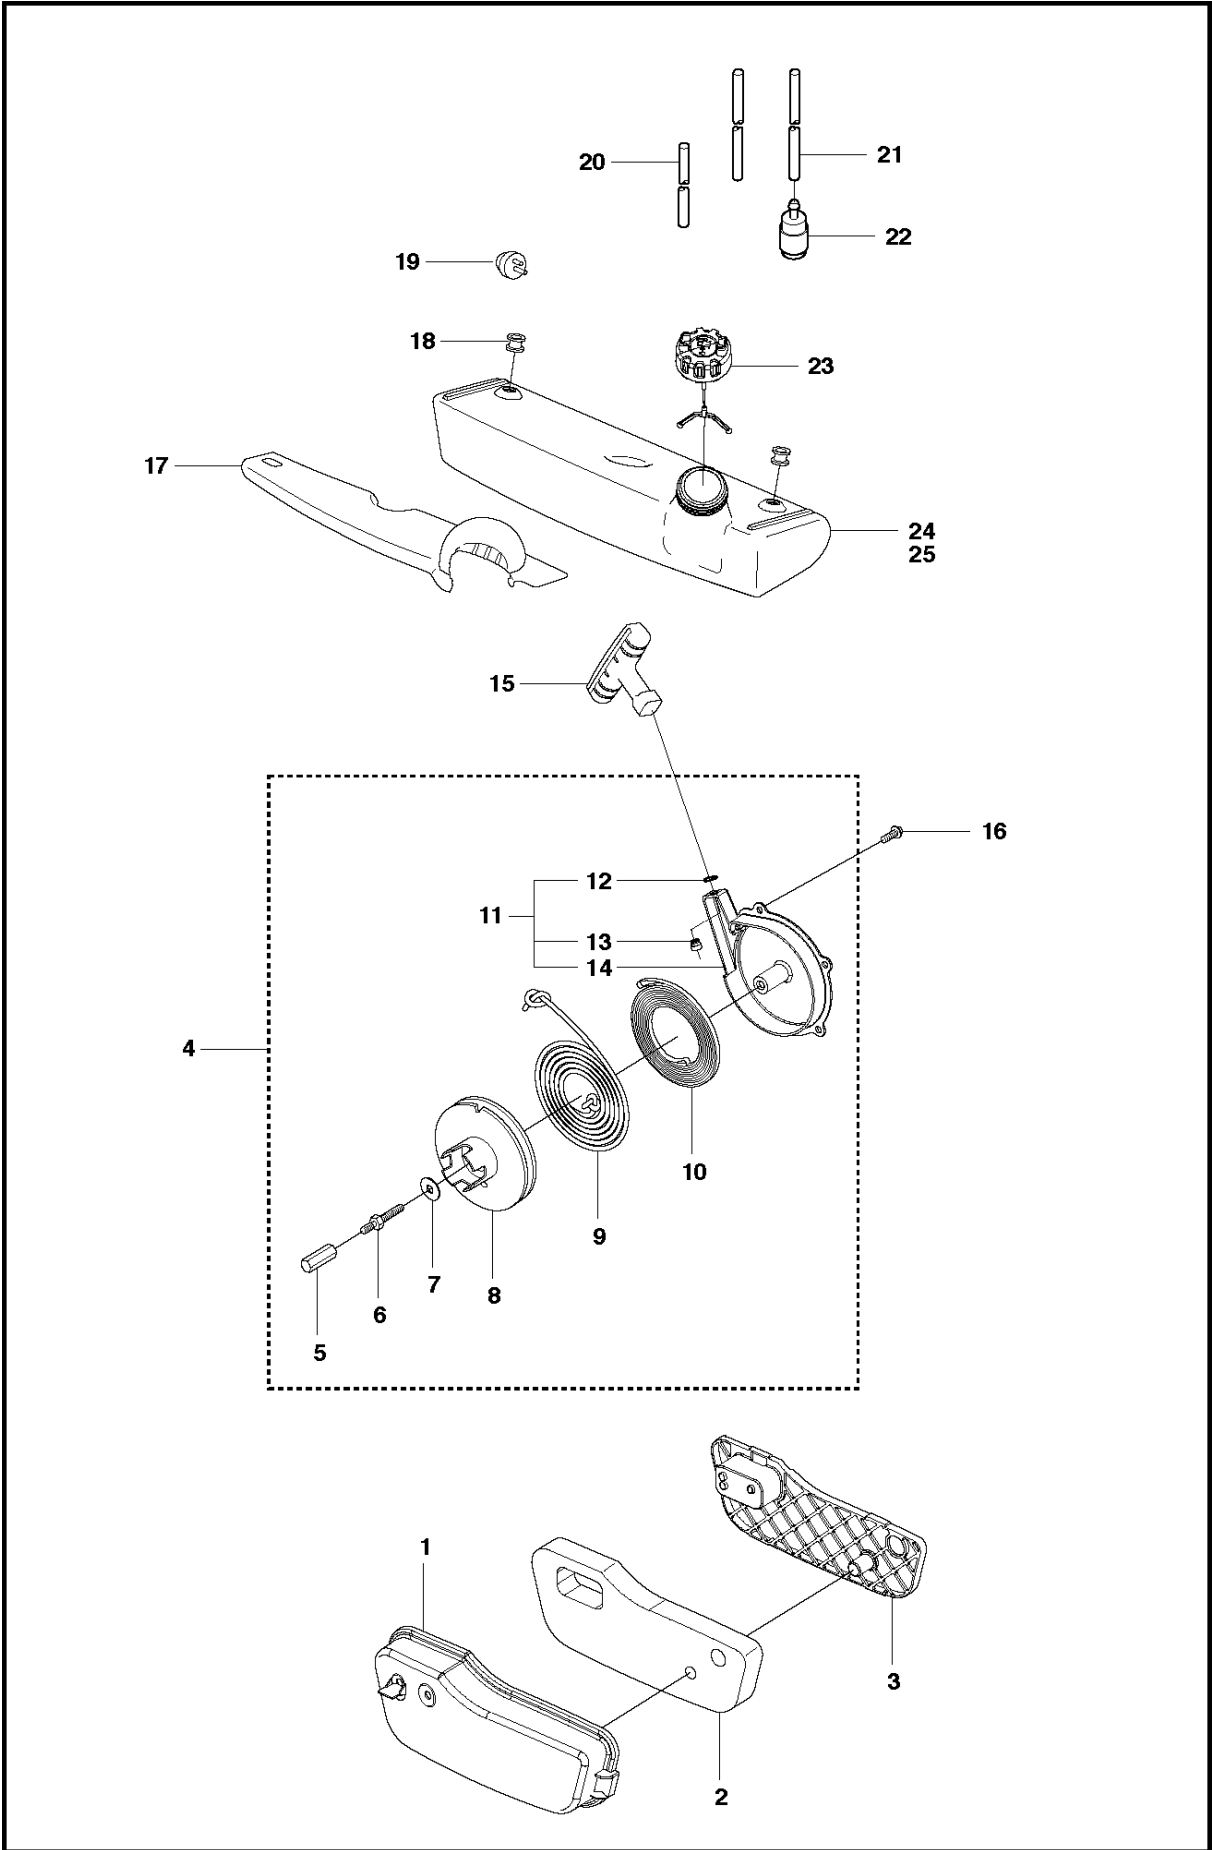

FUEL TANK

356 BT

Ref	Part No	Description	Remark	QTY	KIT
1	537 06 21-01	HUB CAP		1	
2	537 06 19-01	AIR FILTER		1	
3	537 06 20-01	GRID		1	
4	537 00 60-01	STARTER		1	
5	537 42 47-01	SPACER		1	4
6	537 42 53-01	SCREW		1	4
7	503 23 00-74	WASHER		1	4
8	501 89 67-03	STARTER PULLEY		1	4
9	503 43 29-04	STARTER CORD		1	4
10	503 13 50-01	RECOIL SPRING		1	4
11	504 04 93-02	STARTER HOUSING		1	4
12	735 31 11-00	CIRCLIP		1	11
13	504 10 49-01	SLEEVE		1	11
14	537 05 74-01	STARTER HOUSING		1	11
15	503 54 39-01	STARTER HANDLE		1	
16	503 20 78-10	SCREW IHSCFM		4	
17	537 38 82-01	COVER		1	
18	503 73 58-01	BUSHING		2	
19	503 93 66-01	PURGE		1	
20	537 04 24-08	FUEL HOSE		2	
21	537 04 24-11	FUEL HOSE		1	
22	503 44 32-01	FUEL FILTER		1	
23	504 03 18-01	TANK CAP ASSY		1	
24	537 11 61-01	FUEL TANK	ROW	1	
25	544 33 14-01	FUEL TANK	USA	1