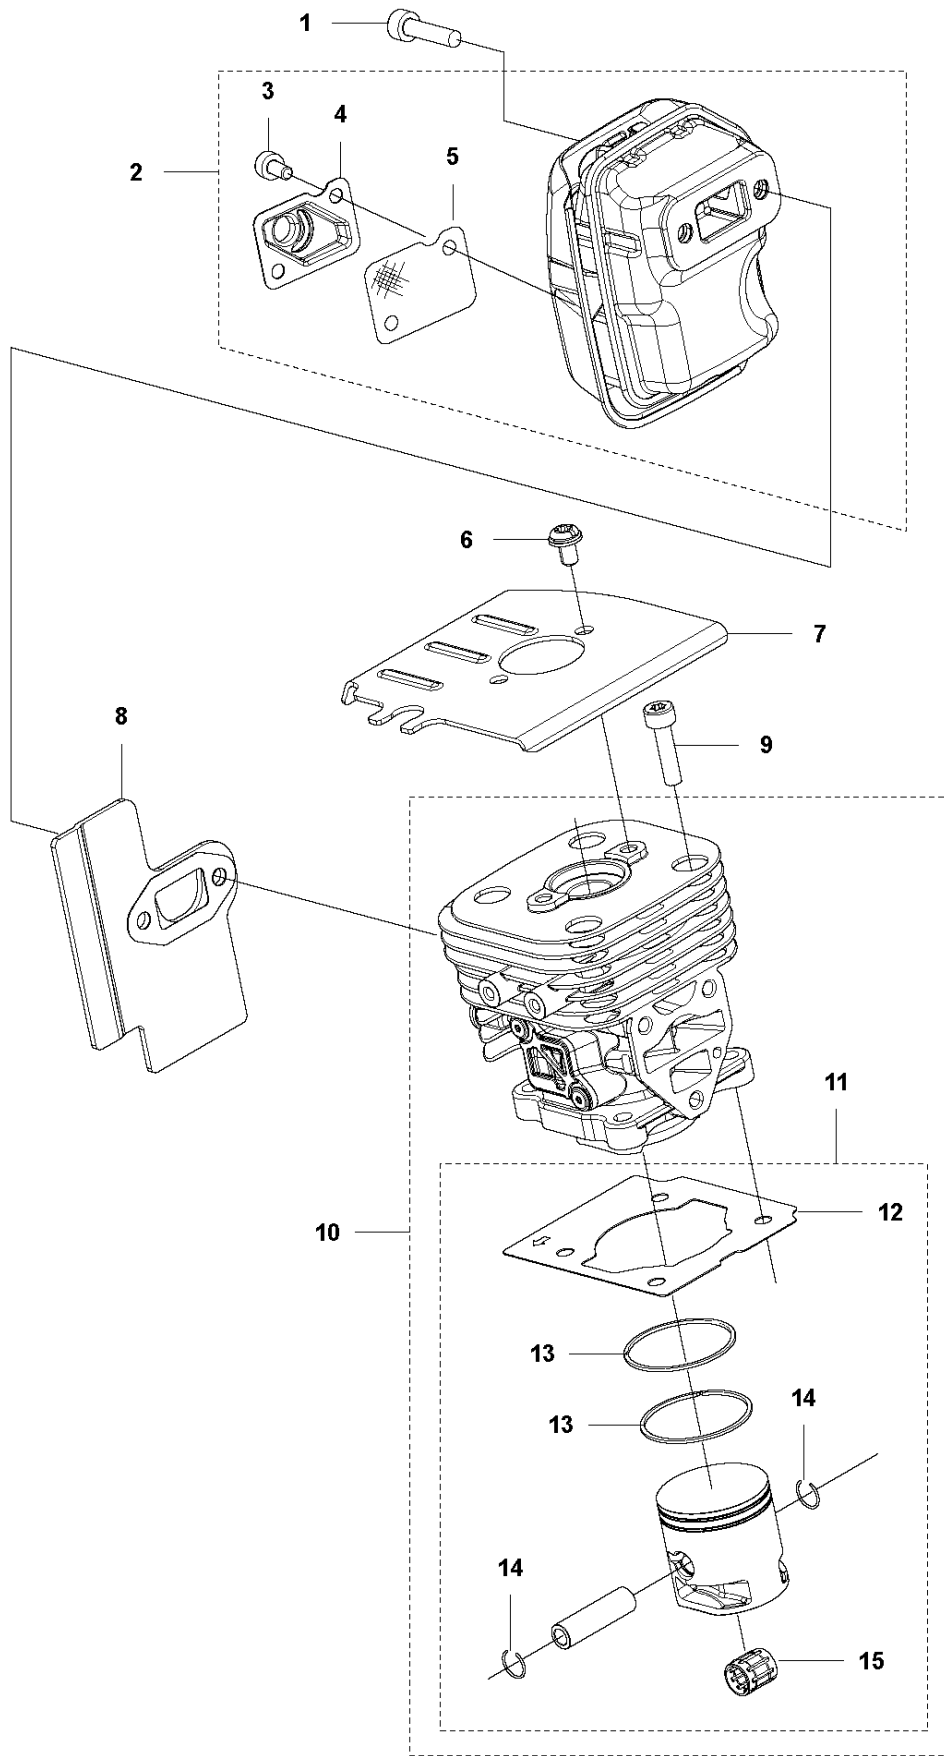

F 525BX
MUFFLER & CYLINDER

CYLINDER

525 BX, 967284201, 967284202, 967284203, 2017-02

Ref	Part No	Description	Remark	QTY	KIT
1	504 11 43-01	SCREW		2	
2	585 62 74-01	MUFFLER ASSY		1	
3	544 36 27-01	BOLT		2	2
4	585 63 03-01	EXHAUST COVER		1	2
5	585 63 02-01	SPARK ARRESTER		1	2
6	544 25 68-01	SCREW		2	
7	585 60 19-01	PLATE		1	
8	585 60 39-01	GASKET		1	
9	504 11 43-01	SCREW		4	
10	588 09 82-01	SERVICE KIT		1	
11	588 09 81-01	SERVICE KIT		1	10
12	585 60 18-01	GASKET		1	11
13	506 61 81-01	RING		2	11
14	505 04 52-01	RING		2	11
15	576 40 27-01	BEARING		1	11