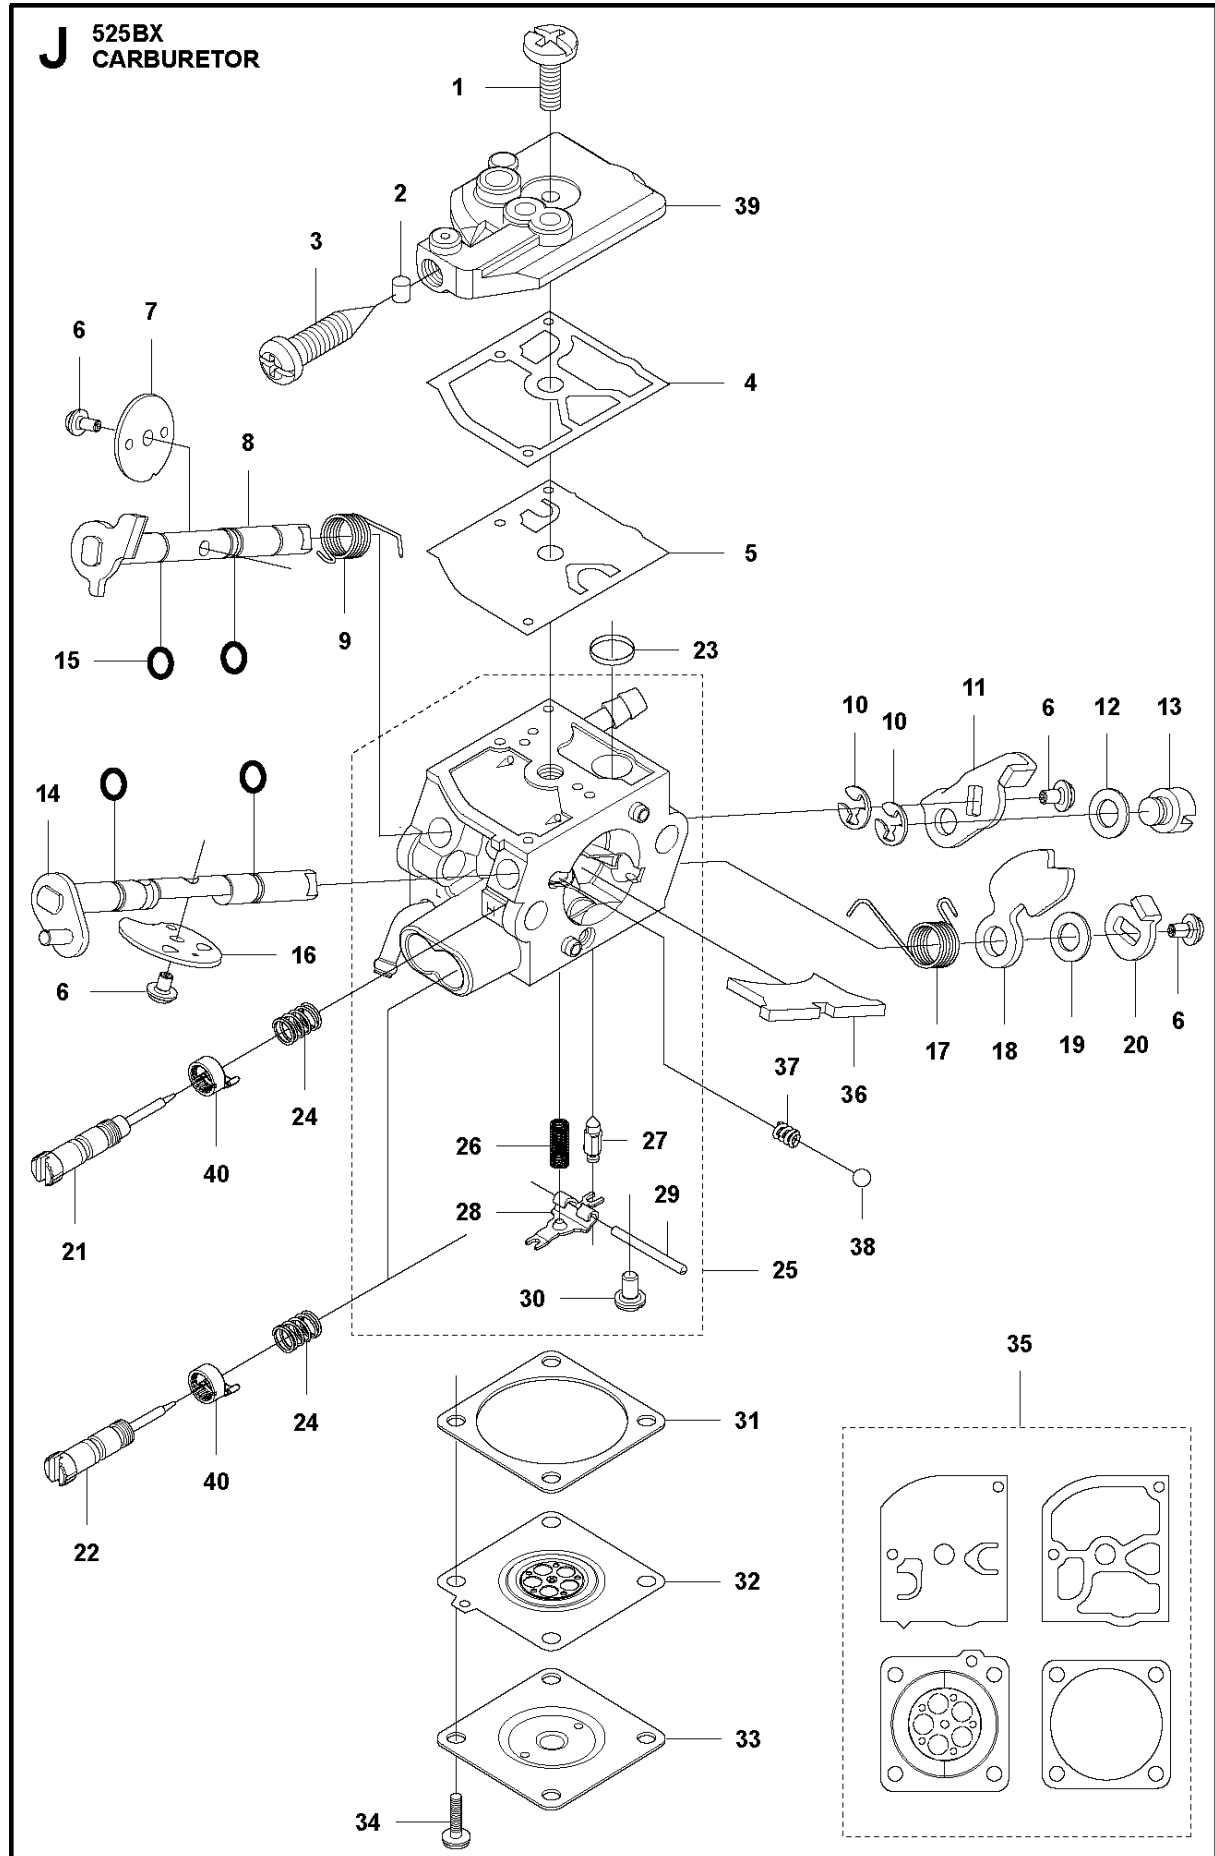

CARBURETOR

525 BX, 967284201, 967284202, 967284203, 2017-02

Ref	Part No	Description	Remark	QTY	KIT
1	577 89 93-01	SCREW		1	
2	578 38 97-01	PLUG		1	
3	579 63 17-01	SCREW		1	
4	577 89 94-01	GASKET		1	35
5	577 89 95-01	DIAPHRAGM		1	35
6	577 89 97-01	SCREW		4	
7	587 71 28-01	VALVE		1	
8	587 71 30-01	SHAFT ASSY		1	
9	587 71 29-01	SPRING		1	
10	577 90 04-01	E-RING		2	
11	587 71 43-01	LEVER		1	
12	577 90 11-01	GASKET		2	
13	586 38 34-01	SWIVEL		1	
14	587 71 41-01	SHAFT ASSY		1	
15	587 71 36-01	O-RING		4	
16	587 71 42-02	VALVE	SKU 967284201 from 20163106705, SKU 967284202 from 20163203284, SKU 967284203 from 20163401301	1	
17	587 71 37-01	SPRING		1	
18	588 99 55-01	LEVER	SKU 967284201 from 20163106705, SKU 967284202 from 20163203284, SKU 967284203 from 20163401301	1	
19	585 31 97-01	SPACER		1	
20	587 71 40-01	LEVER		1	
21	587 71 34-01	SCREW	SKU967284201, SKU967284203	1	
21	585 31 91-01	SCREW	SKU967282402	1	
22	588 99 54-01	SCREW	SKU967284201 from 20171703003, SKU967284203 from 20172600101	1	
22	590 63 67-01	NEEDLE	SKU967284202 from 20172602897	1	
23	577 90 03-01	STRAINER		1	
25	587 71 27-01	BODY		1	
24	587 71 33-01	SPRING		2	
25	587 71 27-02	BODY	SKU967284201 from 20171703003, SKU967284202 from 20172602897, SKU967284203 from 20172600101	1	
26	579 63 18-01	SPRING		1	25
27	579 63 19-01	VALVE		1	25
28	578 39 02-01	LEVER		1	25
29	578 39 06-01	PIN		1	25
30	578 39 03-01	SCREW		1	25
31	577 89 99-01	GASKET		1	35
32	577 90 01-01	DIAPHRAGM		1	35
33	577 90 00-01	COVER		1	
34	577 90 05-01	SCREW		4	
35	577 90 18-01	GASKET KIT		1	
36	587 71 35-01	PLATE		1	
37	577 90 16-01	SPRING		1	
38	577 90 15-01	BALL		1	
39	587 71 38-01	PUMP		1	
40	587 71 32-02	SEALING	SKU 967284201 from 20163106705, SKU 967284203 from 20163401301, N/A in SKU 967284202	2