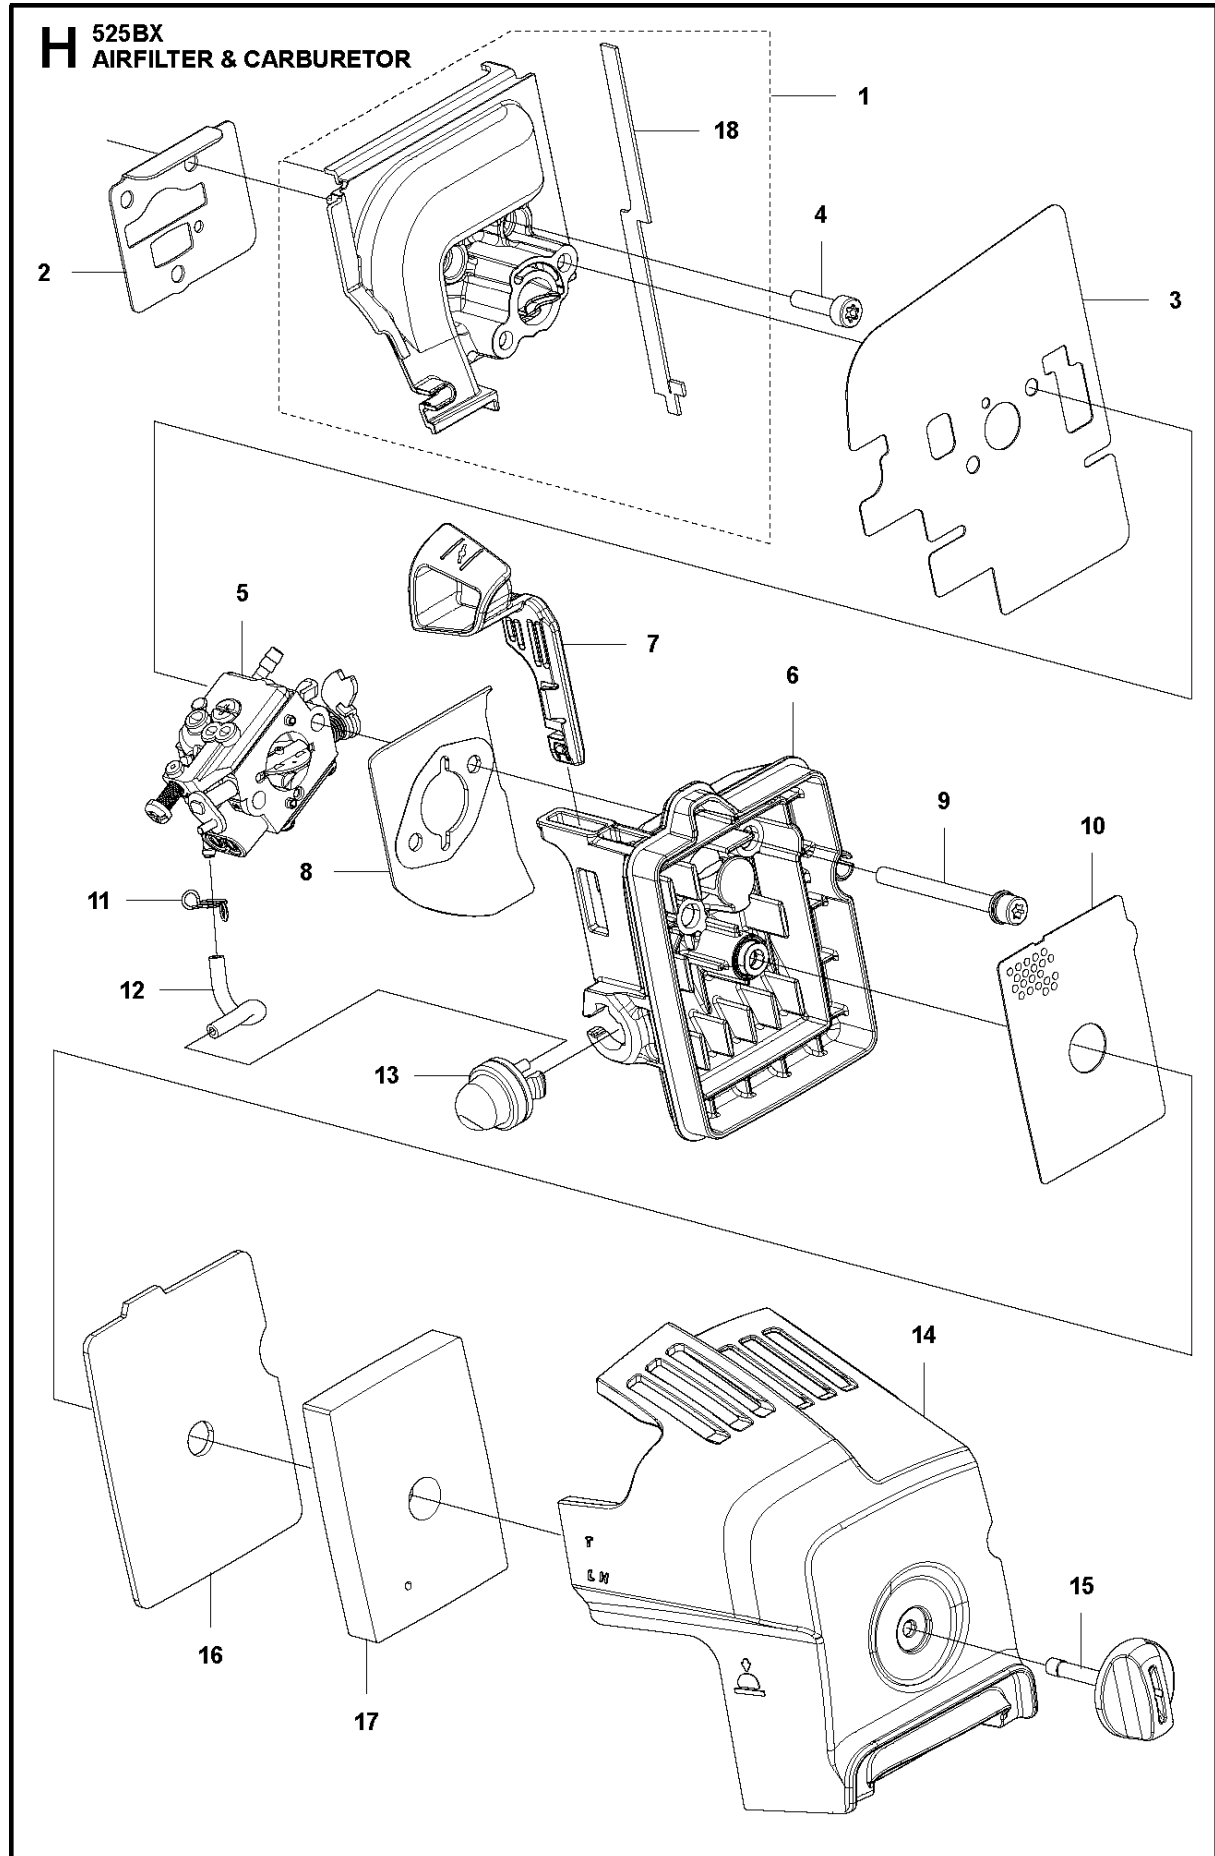

CARBURETOR & AIR FILTER

525 BX, 967284201, 967284202, 967284203, 2017-02

Ref	Part No	Description	Remark	QTY	KIT
1	587 19 45-01	INSULATOR		1	
2	585 60 33-01	GASKET		1	
3	585 60 34-01	GASKET		1	
4	585 88 34-01	BOLT		3	
5	585 60 38-03	CARBURETTOR	SKU967284201 from 20171703003, SKU967284203 from 20172600101	1	
5	501 71 69-03	CARBURETTOR	SKU967284202 from 20172602897	1	
6	585 60 44-01	FILTER HOUSING		1	
7	585 60 45-01	CHOKE CONTROL		1	
8	586 69 30-01	GASKET		1	
9	585 88 35-02	BOLT		2	
10	585 60 46-01	PLATE		1	
11	580 39 63-01	CLIP		1	
12	577 53 33-04	FUEL HOSE		1	
13	503 93 66-01	PURGE		1	
14	585 60 48-01	FILTER COVER		1	
15	576 99 24-03	KNOB		1	
16	585 60 49-01	AIR FILTER		1	
17	585 60 50-01	AIR FILTER		1	
18	587 12 20-01	INSULATING SHEET		1	1