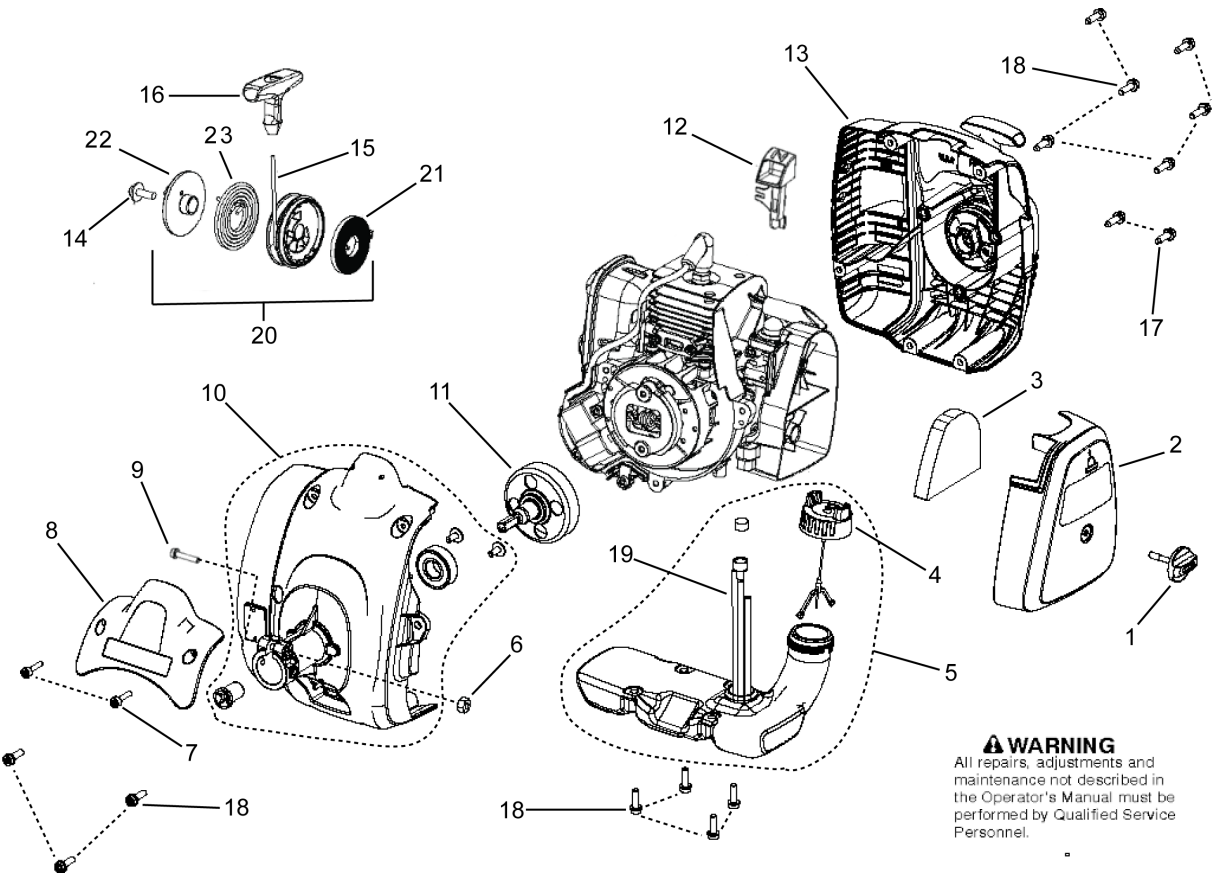

## ENGINE

129 R, 967193301, 20160900001-current, ROW

Ref	Part No	Description	Remark	QTY	KIT
1	525 75 51-03	SCREW ITXSCFM		1	
2	522 92 89-03	CRANKSHAFT ASSY		1	
3	578 19 48-01	NEEDLE BEARING		1	
4	503 87 33-05	STARTER PAWL		1	
5	579 52 29-01	GASKET		1	
6	525 75 51-02	SCREW ITXSCFM		1	
7	579 62 26-03	GASKET		1	
8	579 62 25-01	INSULATION WALL		1	
9	580 98 55-01	FILTER HOLDER ASSY		1	
10	573 92 58-01	SCREW ITXSCFT		1	
11	573 92 58-02	SCREW ITXSCFT		1	
12	545 00 80-97	KIT	CARBURETOR	1	
13	530 01 91-94	GASKET		1	
14	525 76 09-06	SCREW ITXSCM		1	
15	525 61 54-01	SCREW		1	
16	525 61 30-01	WASHER		1	
17	575 76 22-02	CLUTCH ASSY	INCL. 33	1	
18	525 61 29-01	WASHER		1	
19	731 71 16-51	HEXAGON NUT FLANGE		1	
20	510 08 82-02	FLYWHEEL		1	
21	525 75 51-01	SCREW ITXSCFM		1	
22	579 52 54-02	IGNITION MODULE		1	
25	580 98 58-01	GASKET		1	
26	545 00 80-98	KIT	MUFFLER	1	
27	545 00 80-93	KIT	SPARK PLUG	1	
28	580 44 66-32	KIT	CRANKCASE	1	
29	591 39 76-01	SERVICE KIT	PISTON & CYLINDER	1	
30	580 44 66-03	KIT	SPARK ARRESTOR	1	
31	501 85 62-01	SEAL KIT		1	
32	579 52 28-01	GASKET		1	
33	587 03 70-01	SPRING		1	
34	584 99 39-01	SHORT CIRCUIT CABLE		1	
35	590 55 35-02	SERVICE KIT	PISTON	1	
36	579 52 46-01	PISTON RING		1	
	580 44 66-04	KIT	CARBURETOR GASKET	1	7,13
	545 00 80-95	KIT	GASKET KIT	1	5,7,13,2 5,32
	590 55 35-02	SERVICE KIT		1	