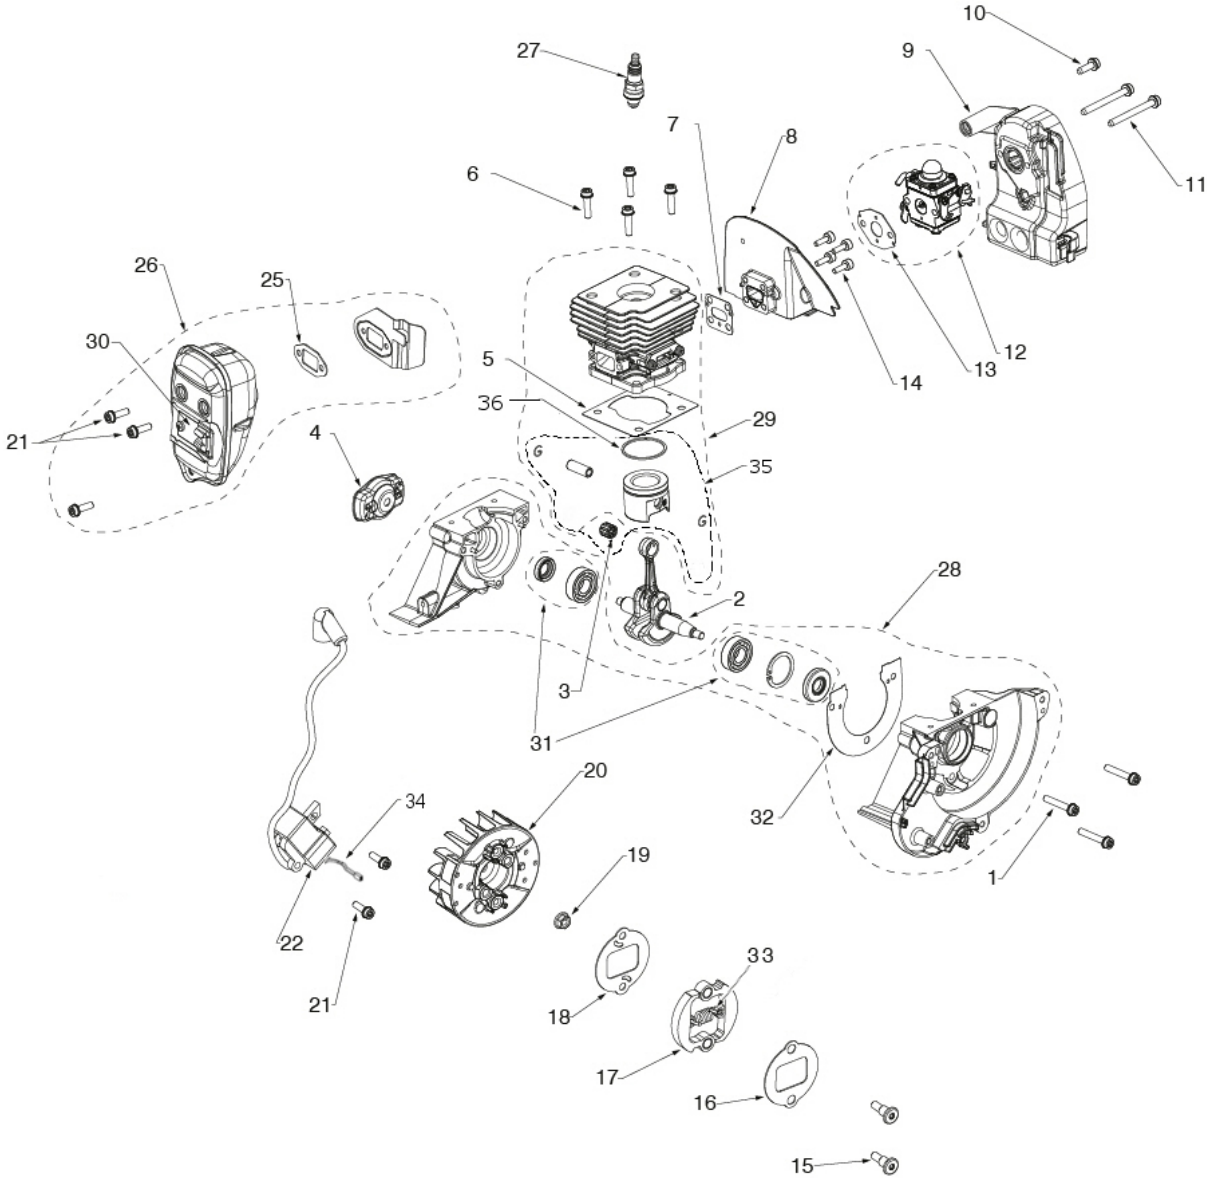

# SPARE PARTS LIST

BRUSHCUTTERS/CLEARING SAWS

129 R, 967193301, 20160900001-current,  
ROW

## ENGINE

129 R, 967193301, 20160900001-current, ROW

Ref	Part No	Description	Remark	QTY	KIT
1	525 75 51-03	SCREW ITXSCFM		1	
2	522 92 89-03	CRANKSHAFT ASSY		1	
3	578 19 48-01	NEEDLE BEARING		1	
4	503 87 33-05	STARTER PAWL		1	
5	579 52 29-01	GASKET		1	
6	525 75 51-02	SCREW ITXSCFM		1	
7	579 62 26-03	GASKET		1	
8	579 62 25-01	INSULATION WALL		1	
9	580 98 55-01	FILTER HOLDER ASSY		1	
10	573 92 58-01	SCREW ITXSCFT		1	
11	573 92 58-02	SCREW ITXSCFT		1	
12	545 00 80-97	KIT	CARBURETOR	1	
13	530 01 91-94	GASKET		1	
14	525 76 09-06	SCREW ITXSCM		1	
15	525 61 54-01	SCREW		1	
16	525 61 30-01	WASHER		1	
17	575 76 22-02	CLUTCH ASSY	INCL. 33	1	
18	525 61 29-01	WASHER		1	
19	731 71 16-51	HEXAGON NUT FLANGE		1	
20	510 08 82-02	FLYWHEEL		1	
21	525 75 51-01	SCREW ITXSCFM		1	
22	579 52 54-02	IGNITION MODULE		1	
25	580 98 58-01	GASKET		1	
26	545 00 80-98	KIT	MUFFLER	1	
27	545 00 80-93	KIT	SPARK PLUG	1	
28	580 44 66-32	KIT	CRANKCASE	1	
29	591 39 76-01	SERVICE KIT	PISTON & CYLINDER	1	
30	580 44 66-03	KIT	SPARK ARRESTOR	1	
31	501 85 62-01	SEAL KIT		1	
32	579 52 28-01	GASKET		1	
33	587 03 70-01	SPRING		1	
34	584 99 39-01	SHORT CIRCUIT CABLE		1	
35	590 55 35-02	SERVICE KIT	PISTON	1	
36	579 52 46-01	PISTON RING		1	
	580 44 66-04	KIT	CARBURETOR GASKET	1	7,13
	545 00 80-95	KIT	GASKET KIT	1	5,7,13,2 5,32
	590 55 35-02	SERVICE KIT		1	