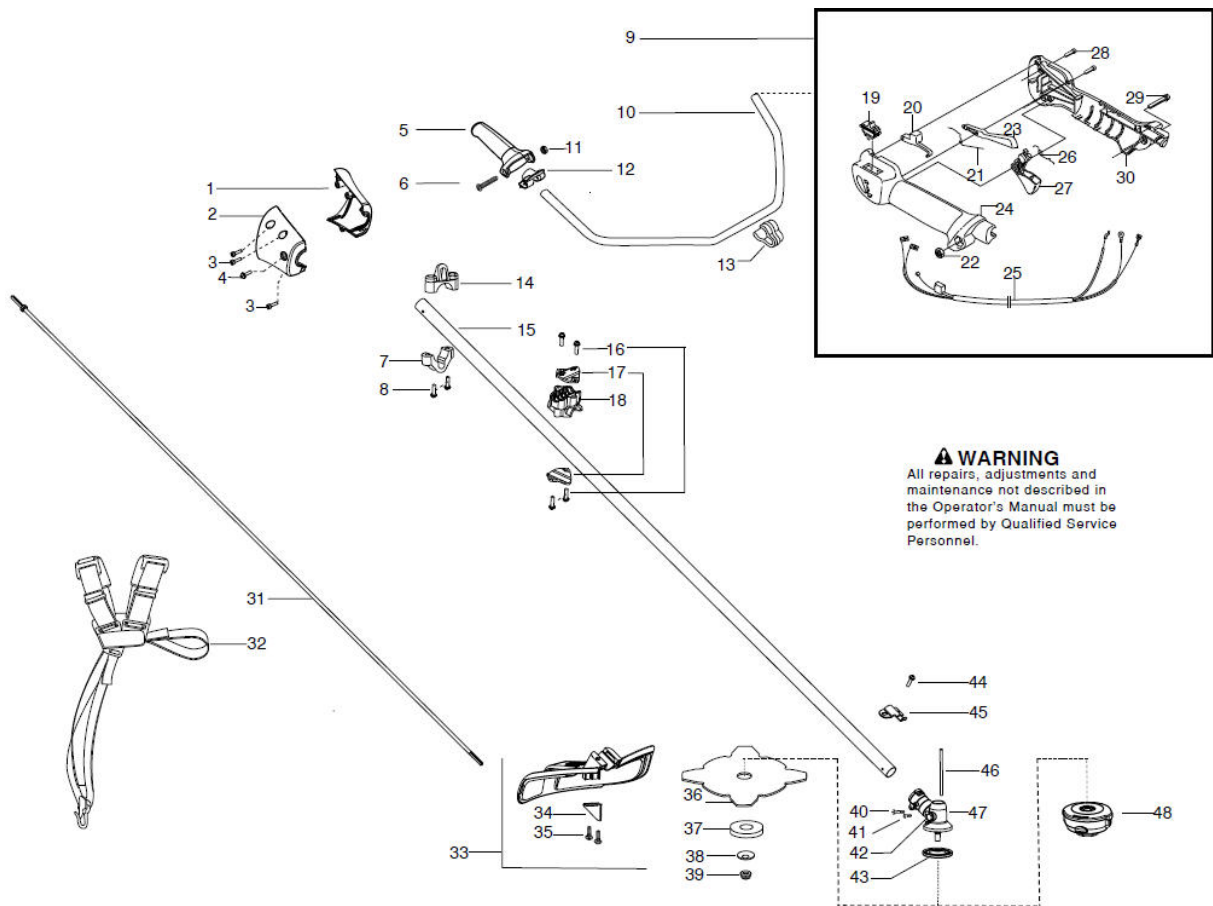

SHAFT & HANDLE

129 R, 967193301, 20160900001-current, ROW

Ref	Part No	Description	Remark	QTY KIT
1	574 81 07-01	CONE		1
2	574 81 03-01	CONE		1
3	574 44 40-01	SCREW ITXSCT		1
4	584 29 40-01	SCREW ITXPANT		1
5	537 17 28-02	HANDLE		1
6	503 20 02-45	SCREW IHSCFM		1
7	545 05 66-01	CLAMP		1
8	530 01 59-40	SCREW		1
9	545 12 55-05	THROTTLE ASSY		1
10	502 19 95-04	HANDLEBAR		1
11	731 23 14-01	HEXAGON NUT		1
12	537 17 29-01	COVER		1
13	502 21 12-01	STAPLE		1
14	545 11 33-01	CLAMP		1
15	580 44 66-21	KIT		1
16	584 41 00-01	SCREW		1
17	530 05 85-63	BRACKET		1
18	545 05 85-01	BRACKET		1
19	537 41 90-01	SWITCH		1
20	537 16 07-03	THROTTLE LOCKOUT		1
21	537 17 43-01	SPRING		1
22	503 22 10-13	HEXAGON NUT		1
23	506 49 51-01	THROTTLE LOCKOUT		1
24	537 16 02-09	HANDLE HALF		1
25	580 29 43-01	CABLE ASSY		1
26	537 17 42-01	SPRING THROTTLE TRIG		1
27	506 49 50-01	THROTTLE CONTROL		1
28	574 44 40-01	SCREW ITXSCT		1
29	503 20 07-35	SCREW IHSCFM		1
30	537 16 03-02	HANDLE HALF		1
31	545 00 75-07	SHAFT		1
32	537 21 63-01	HARNESS		1
33	580 44 66-06	KIT		1
34	530 05 22-86	LINE		1
35	584 41 00-01	SCREW		1
36	504 00 13-03	GRASS BLADE		1
37	503 89 01-01	SUPPORT CUP		1
38	537 28 56-01	SUPPORT FLANGE		1
39	503 85 63-01	NUT		1
40	584 41 05-01	SCREW		1
41	584 41 06-01	SCREW		1
42	575 72 46-01	PLUG		1
43	537 23 49-01	DRIVER ASSY		1
44	584 41 01-01	SCREW		1
45	530 05 75-54	BRACKET		1
46	502 28 59-01	STOP		1
47	530 09 62-95	BEVEL GEAR		1
48	537 33 83-06	TRIMMER HEAD		1
	587 34 42-01	TRANSPORT GUARD		1
	530 03 11-59	WRENCH		1