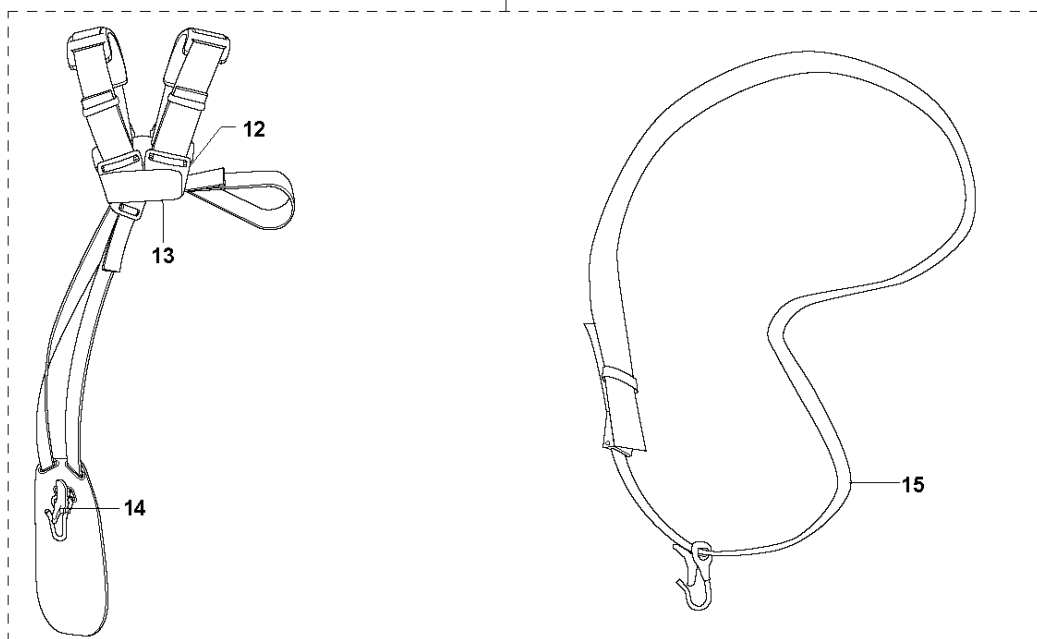

Q2 223L, 223R
ACCESSORIES

Oil Airfilter
Öl Luftfilter
Huile Filtera aire
Aceite Filtro Air
Olja Luftfilter

223R

223L

11

ACCESSORIES

223 L, 2006-01

Ref	Part No	Description	Remark	QTY KIT
1	501 78 33-01	SUSPENSION BAIL		1
2	503 21 83-16	SCREW		1
3	531 00 92-48	FILTER OIL		1
4	537 31 29-01	TRANSPORT GUARD	(200-275mm)	1
5	503 93 42-02	COMBINATION GUARD	223R	1
6	503 21 07-16	SCREW IHSCT		1
7	503 79 88-01	BLADE		1
8	503 97 71-01	TRIMMER GUARD ASSY	223L	1
9	503 21 07-16	SCREW IHSCT		1
10	503 79 88-01	BLADE		1
11	537 21 63-01	HARNESS		1
11	537 21 63-02	HARNESS	(USA)	1
12	503 73 40-01	FRONT PIECE		1
13	503 73 41-02	BUCKLE		1
14	502 02 28-02	WELT HOOK		1
15	537 21 62-01	HARNESS		1
15	537 21 62-02	HARNESS	(USA)	1