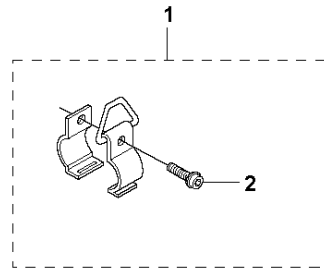

Q2 223L, 223R
ACCESSORIES

Oil Airfilter
Öl Luftfilter
Huile Filtera aire
Aceite Filtro Air
Olja Luftfilter

223R

223L

11