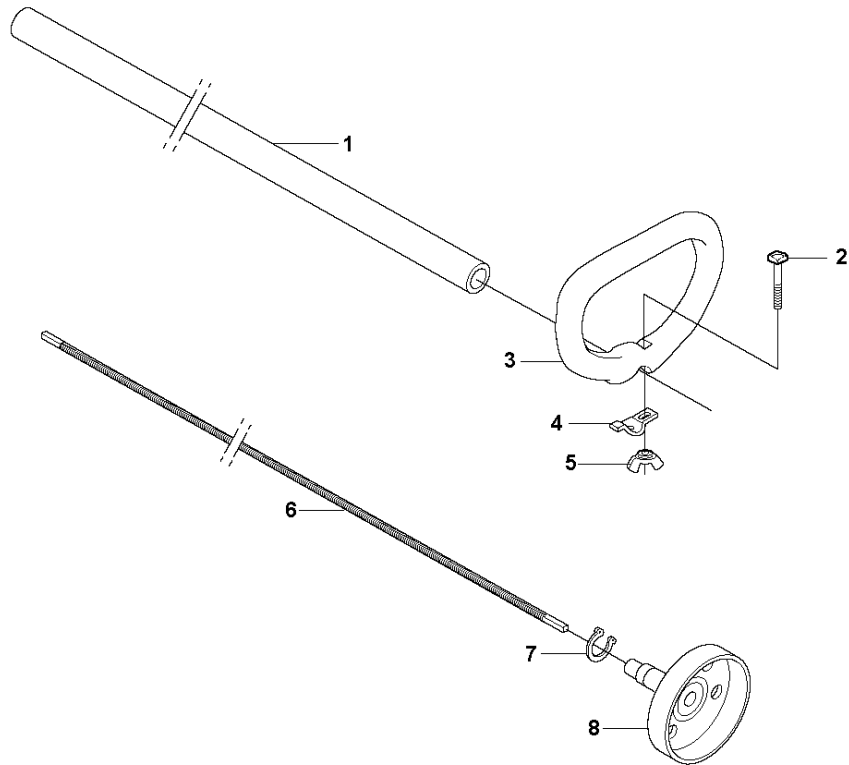

B 223L
HANDLE & SHAFT

SHAFT & HANDLE

223 L, 2006-01

Ref	Part No	Description	Remark	QTY KIT
1	537 21 49-01	TUBE		1
2	503 21 98-35	SCREW		1
3	537 07 68-02	HANDLE		1
4	537 04 25-01	ATTACHMENT PLATE		1
5	503 22 26-01	NUT		1
6	537 35 17-01	DRIVE SHAFT		1
7	735 31 12-00	CIRCLIP		1
8	537 23 75-02	CLUTCH DRUM ASSY		1
9	503 79 56-01	LABEL		1
10	537 29 47-04	LABEL		1