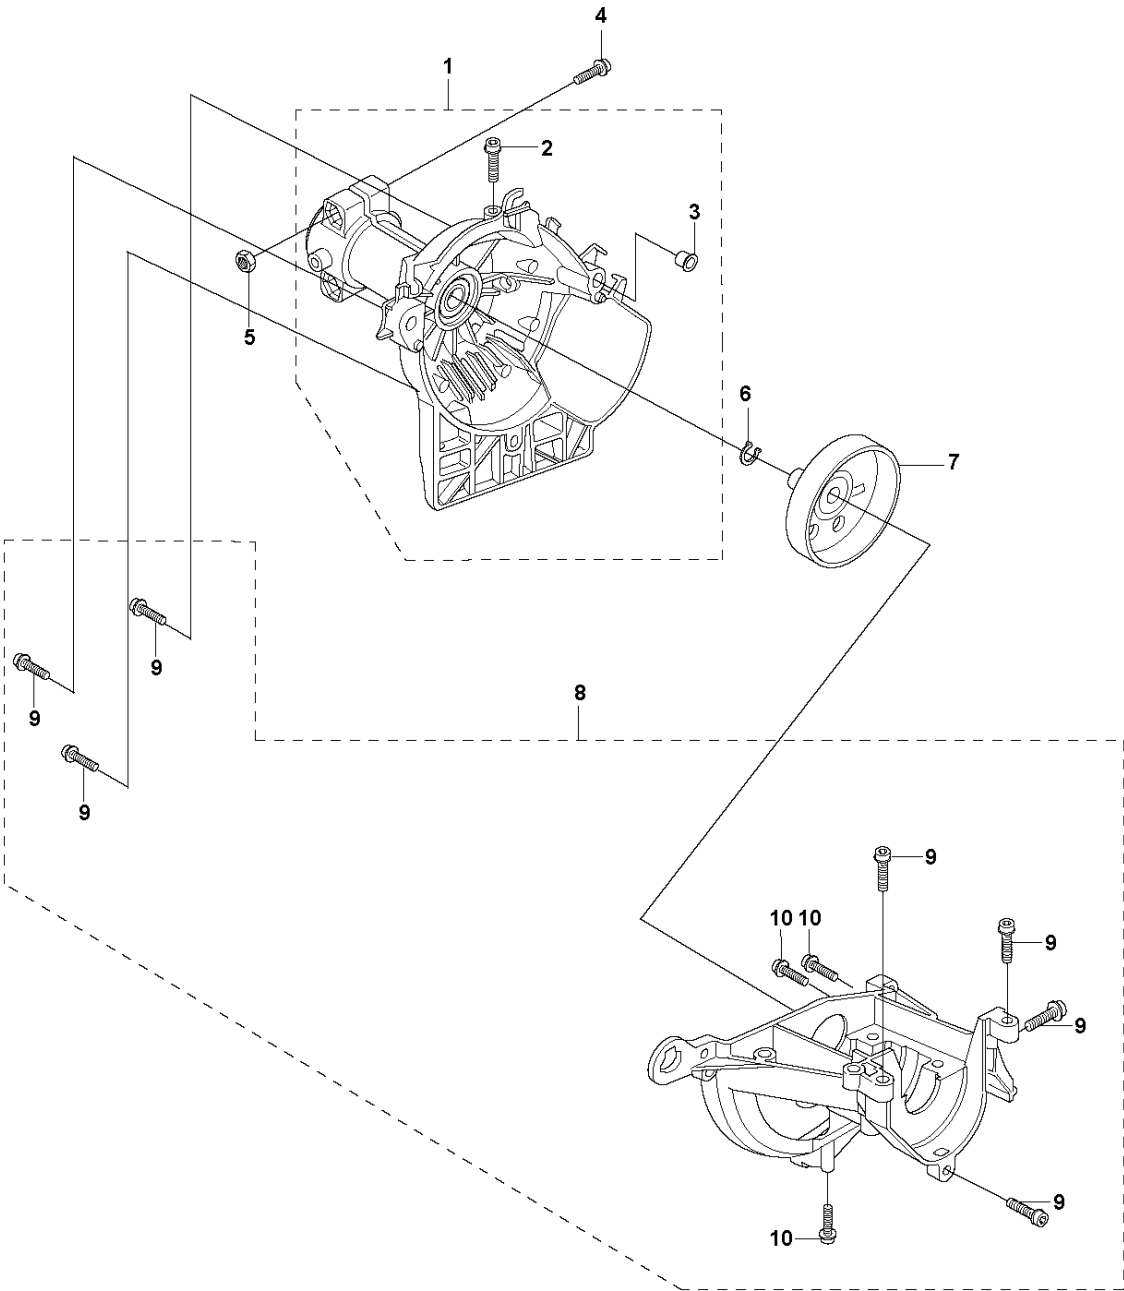

L 223L, 223R
CYLINDER, PISTON & MUFFLER

CYLINDER, PISTON & MUFFLER

223 L, 2006-01

Ref	Part No	Description	Remark	QTY	KIT
1	537 03 94-05	MUFFLER ASSY	Cat. (223L)	1	
2	503 20 29-50	SCREW IHSCFM		2	1, 4
3	503 87 17-01	SPARK ARRESTER SCREEN	Cat.	1	1
4	537 16 19-01	MUFFLER ASSY	(223R)	1	1
5	537 01 41-01	GASKET		1	
6	537 03 20-08	CYLINDER		1	
7	537 37 65-04	PISTON		1	6
8	503 28 90-43	PISTON RING		2	7
9	737 44 08-00	CIRCLIP		2	7
10	503 71 22-01	BEARING		1	7
11	725 53 37-55	SCREW IHSCM		4	6

M 223L, 223R
CRANKCASE

CRANKCASE

223 L, 2006-01

Ref	Part No	Description	Remark	QTY	KIT
1	537 28 97-02	CLUTCH COVER		1	
2	503 21 68-20	SCREW IHSCFT		1	1
3	537 37 38-01	TUBULAR RIVET		3	1
4	503 20 02-25	SCREW IHSCFM		2	
5	731 23 14-01	HEXAGON NUT		2	
6	735 31 12-00	CIRCLIP		1	
7	537 23 75-02	CLUTCH DRUM ASSY		1	
8	537 04 11-02	CRANKCASE		1	
9	503 21 68-20	SCREW IHSCFT		7	8
10	503 21 66-18	SCREW IHSCFT		3	8