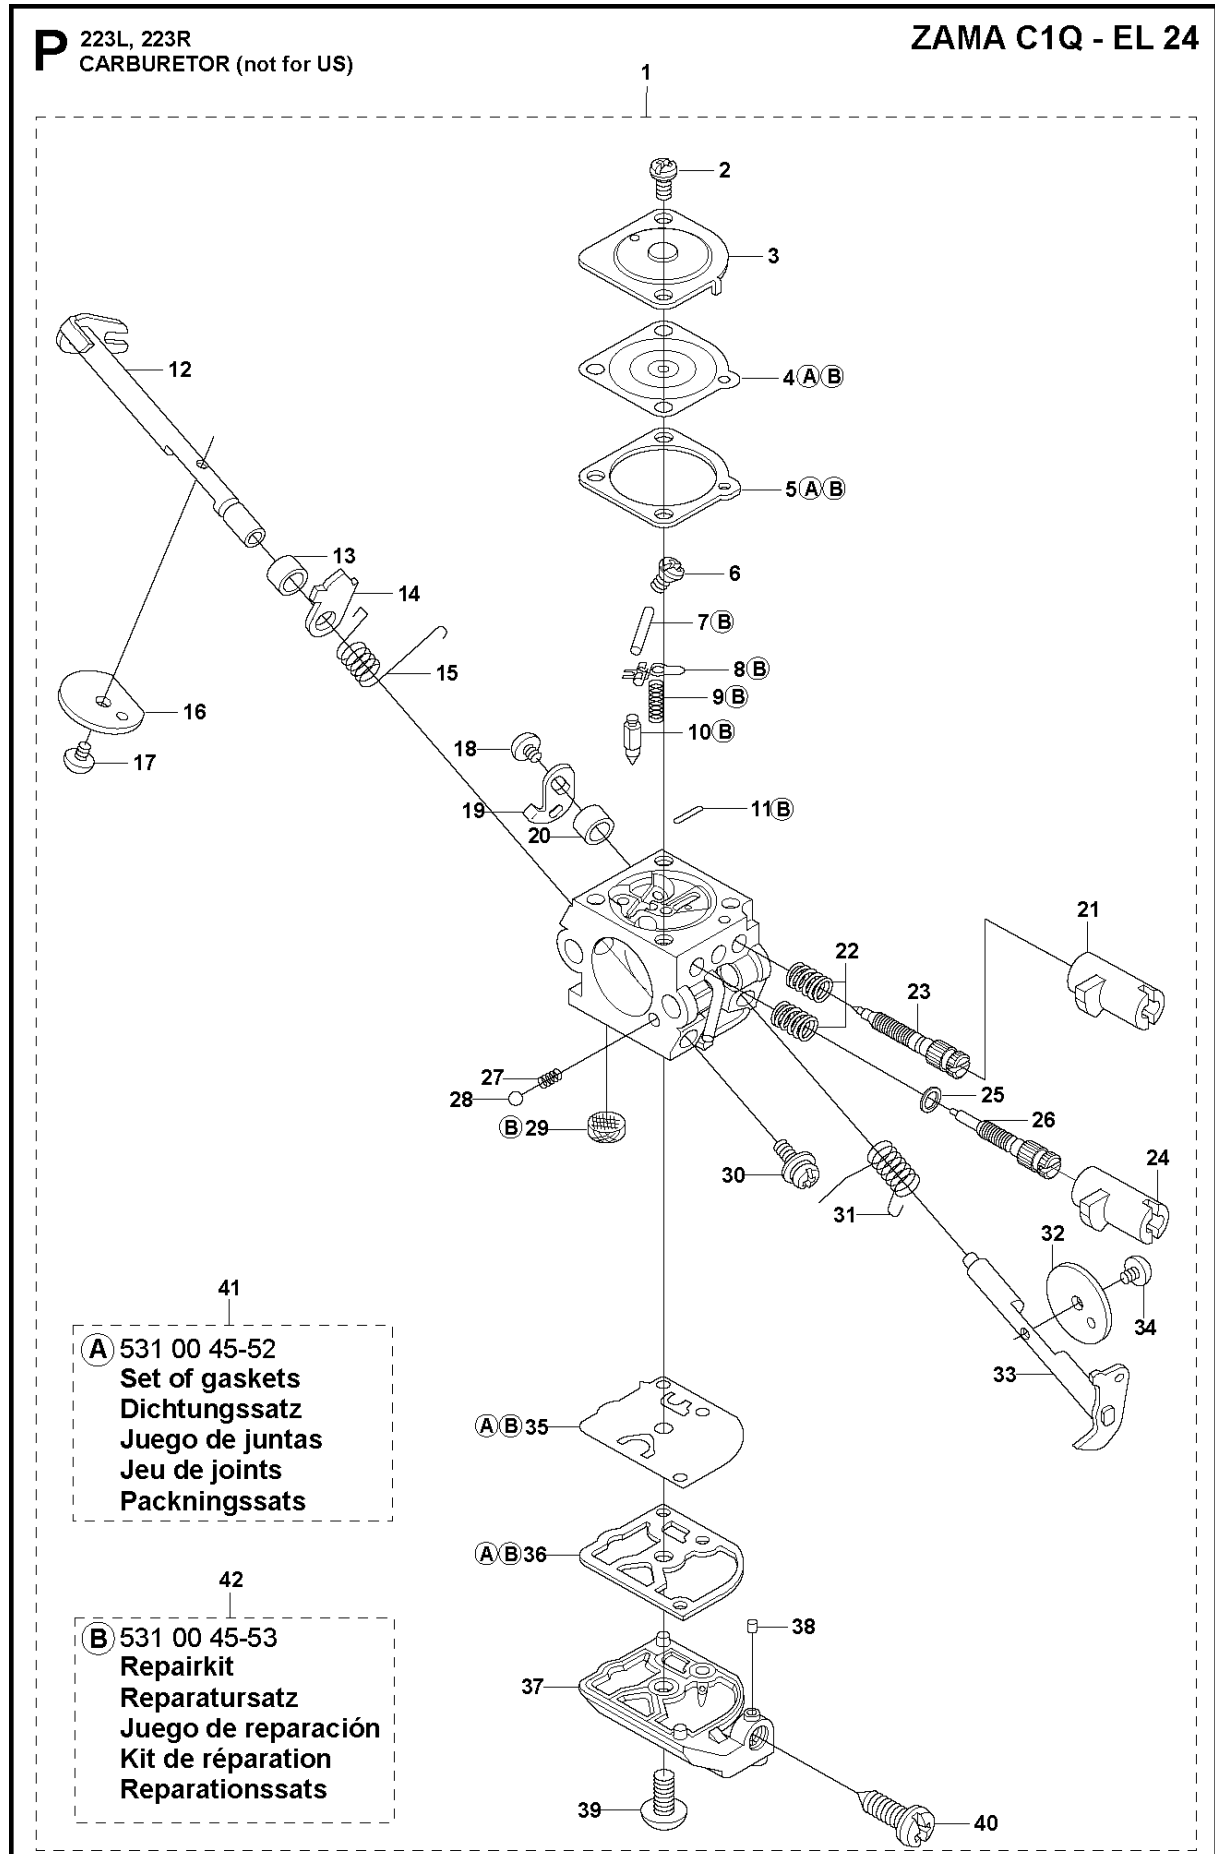

SPARE PARTS LIST

BRUSHCUTTERS/CLEARING SAWS

223 L, 2006-01

A 223L, 223R
BEVEL GEAR

BEVEL GEAR

223 L, 2006-01

Ref	Part No	Description	Remark	QTY	KIT
1	537 34 25-01	BEVEL GEAR		1	1
2	738 21 98-00	BALL BEARING		1	1
3	503 25 24-01	BALL BEARING		1	1
4	735 31 28-10	CIRCLIP		1	1
5	537 23 49-01	DRIVER ASSY		1	1
6	537 29 26-01	CUP		1	5
7	537 28 56-01	SUPPORT FLANGE		1	1
8	503 85 63-01	NUT		1	1
9	503 20 15-01	SCREW		1	1
10	503 20 14-12	SCREW IHSCFMO		1	1
11	503 20 07-25	SCREW IHSCFM		1	1
12	738 21 99-00	BALL BEARING		1	1
13	735 31 11-00	CIRCLIP		1	1
14	735 31 25-10	CIRCLIP		1	1
15	725 23 70-51	SCREW		1	
16	503 20 07-12	SCREW IHSCFM		1	
17	503 93 55-01	CLAMP.GUARD		1	

D 223L
THROTTLE CONTROLS

THROTTLE CONTROLS

223 L, 2006-01

Ref	Part No	Description	Remark	QTY	KIT
1	537 44 38-02	HANDLE		1	
2	503 96 14-01	ABSORBER		1	1
3	537 01 13-01	RECOIL SPRING		1	1
4	503 87 80-01	THROTTLE LOCKOUT		1	1
5	503 91 81-01	THROTTLE LEVER		1	1
6	503 87 79-01	THROTTLE TRIGGER		1	1
7	503 99 56-01	HANDLE HALF		1	1
8	537 41 90-01	SWITCH		1	1
9	503 21 66-18	SCREW IHSCT		2	1
10	503 96 13-02	SCREW		1	
11	740 42 06-00	O-RING		1	
12	503 99 55-01	HANDLE HALF		1	1
13	537 05 25-01	THROTTLE CABLE ASSY		1	1
14	537 41 42-01	SHORT CIRCUIT CABLE		1	1
15	740 42 06-00	O-RING		1	
16	503 96 13-02	SCREW		1	