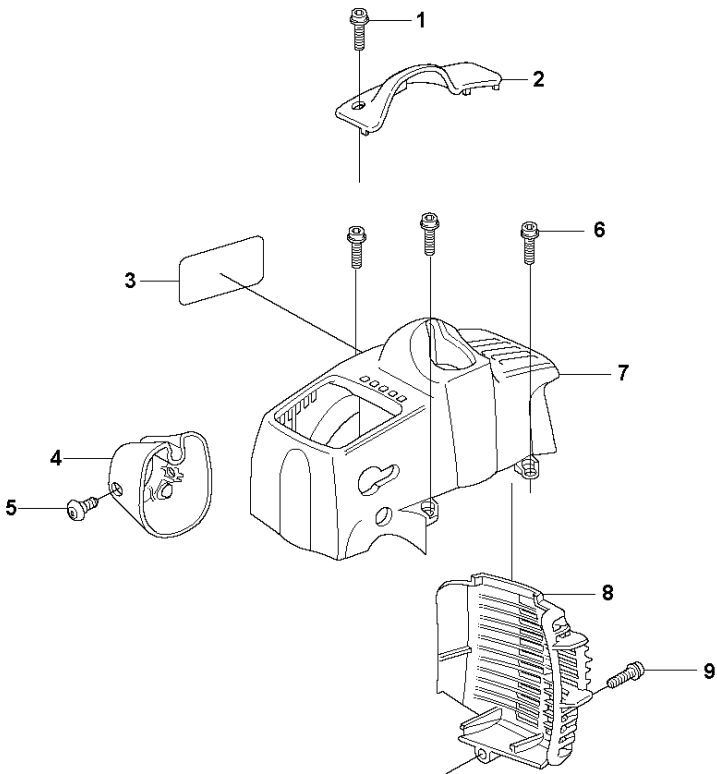

D 223L
THROTTLE CONTROLS

THROTTLE CONTROLS

223 L, 2006-01

Ref	Part No	Description	Remark	QTY	KIT
1	537 44 38-02	HANDLE		1	
2	503 96 14-01	ABSORBER		1	1
3	537 01 13-01	RECOIL SPRING		1	1
4	503 87 80-01	THROTTLE LOCKOUT		1	1
5	503 91 81-01	THROTTLE LEVER		1	1
6	503 87 79-01	THROTTLE TRIGGER		1	1
7	503 99 56-01	HANDLE HALF		1	1
8	537 41 90-01	SWITCH		1	1
9	503 21 66-18	SCREW IHSCT		2	1
10	503 96 13-02	SCREW		1	
11	740 42 06-00	O-RING		1	
12	503 99 55-01	HANDLE HALF		1	1
13	537 05 25-01	THROTTLE CABLE ASSY		1	1
14	537 41 42-01	SHORT CIRCUIT CABLE		1	1
15	740 42 06-00	O-RING		1	
16	503 96 13-02	SCREW		1	

F 223L, 223R
CYLINDER COVER

CYLINDER COVER

223 L, 2006-01

Ref	Part No	Description	Remark	QTY KIT
1	503 21 35-12	SCREW CCRPANT		2
2	537 10 44-01	ARM PROTECTION		1
3	537 35 33-36	LABEL	(223L)	1
3	537 35 33-37	LABEL	(223R)	1
4	544 19 35-01	COVER	(223R)	1
5	503 96 13-02	SCREW	(223R)	2
6	503 21 68-20	SCREW IHSCFT		3
7	503 87 18-02	CYLINDER COVER		1
8	537 32 08-01	HEAT PROTECTOR		1
9	503 21 68-20	SCREW IHSCFT		1

G 223L, 223R
CARBURATOR & AIR FILTER

CARBURETOR & AIR FILTER

223 L, 2006-01

Ref	Part No	Description	Remark	QTY	KIT
1	502 20 65-03	SCREW EHHM		1	
2	502 20 40-01	KNOB		1	
3	503 88 80-01	FILTER COVER		1	
4	537 18 63-01	AIR FILTER		1	
5	503 21 75-16	SCREW IHSCFT		1	
6	503 21 75-50	SCREW IHSCFT		2	
7	503 91 09-01	INSULATION WALL		1	
8	503 96 25-01	CHOKE CONTROL		1	
9	503 94 26-01	INLET PIPE		1	
10	503 22 65-04	SQUARE NUT		2	
11	503 20 03-25	SCREW IHSCFM		2	
12	503 49 71-01	GASKET		1	
13	503 28 34-01	CARBURETTOR	ZAMA C1Q-EL24	1	
14	503 89 03-01	FILTER HOLDER		1	
15	731 23 14-01	HEXAGON NUT		1	14
16	503 88 79-01	HUB CAP		1	14