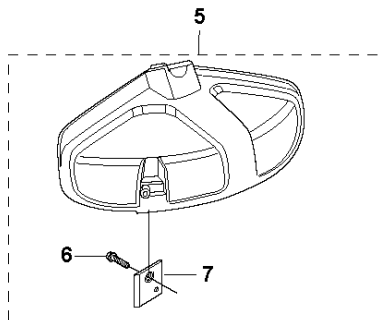

Q2 223L, 223R
ACCESSORIES

Oil Airfilter
Öl Luftfilter
Huile Filtera aire
Aceite Filtro Air
Olja Luftfilter

223R

223L

11