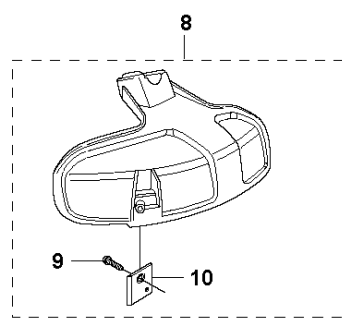

Q2 223L, 223R
ACCESSORIES

Oil Airfilter
Öl Luftfilter
Huile Filtera aire
Aceite Filtro Air
Olja Luftfilter

223R

223L

11

ACCESSORIES

223 L, 2006-01

Ref	Part No	Description	Remark	QTY KIT
1	501 78 33-01	SUSPENSION BAIL		1
2	503 21 83-16	SCREW		1
3	531 00 92-48	FILTER OIL		1
4	537 31 29-01	TRANSPORT GUARD	(200-275mm)	1
5	503 93 42-02	COMBINATION GUARD	223R	1
6	503 21 07-16	SCREW IHSCT		1
7	503 79 88-01	BLADE		1
8	503 97 71-01	TRIMMER GUARD ASSY	223L	1
9	503 21 07-16	SCREW IHSCT		1
10	503 79 88-01	BLADE		1
11	537 21 63-01	HARNESS		1
11	537 21 63-02	HARNESS	(USA)	1
12	503 73 40-01	FRONT PIECE		1
13	503 73 41-02	BUCKLE		1
14	502 02 28-02	WELT HOOK		1
15	537 21 62-01	HARNESS		1
15	537 21 62-02	HARNESS	(USA)	1