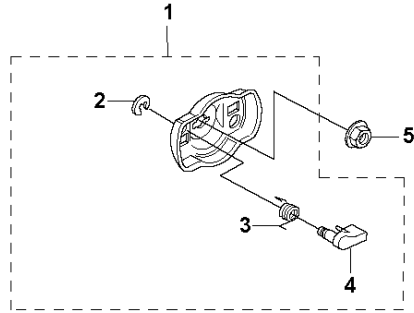

J1 223L, 223R
STARTER

STARTER

223 L, 2006-01

Ref	Part No	Description	Remark	QTY	KIT
1	503 85 28-04	STARTER ASSY		1	
2	503 85 89-01	STARTER ROPE		1	1
3	537 37 93-01	SPACING SLEEVE		2	1
4	503 21 77-16	SCREW IHSCFT		1	1
5	503 96 49-01	STARTER PULLEY		1	1
6	537 00 84-01	STARTER HANDLE		1	1
7	503 85 87-02	STARTER HOUSING		1	1
8	537 37 93-01	SPACING SLEEVE		1	1
9	503 87 33-02	BRIDGE		1	
10	735 31 08-20	E-CLIP		1	9
11	503 87 36-01	SPRING		1	9
12	503 87 35-02	STARTER PAWL		1	9
13	731 71 16-51	HEXAGON NUT FLANGE		1	
14	537 35 34-50	LABEL	(223L)	1	
14	537 35 34-51	LABEL	(223R)	1	
15	503 21 75-20	SCREW IHSCFT		1	
16	537 03 41-01	PROTECTIVE PLATE	(325)	1	
17	503 21 66-18	SCREW IHSCFT		3	

J2 223L, 223R
STARTER

STARTER

223 L, 2006-01

Ref	Part No	Description	Remark	QTY	KIT
1	503 87 33-02	BRIDGE		1	
2	735 31 08-20	E-CLIP		1	1
3	503 87 36-01	SPRING		1	1
4	503 87 35-02	STARTER PAWL		1	1
5	731 71 16-51	HEXAGON NUT FLANGE		1	
6	544 07 11-01	STARTER ASSY		1	
7	503 21 77-25	SCREW IHSCFT		1	6
8	544 03 87-01	DRIVER		1	6
9	544 03 88-01	SPRING		1	6
10	544 16 65-01	STARTER PULLEY ASSY		1	6
11	544 03 86-01	STARTER PULLEY		1	10
12	503 85 90-01	RECOIL SPRING		1	10
13	537 41 16-01	STARTER HOUSING		1	6
14	537 37 93-01	SPACING SLEEVE		2	6
15	503 85 89-01	STARTER ROPE		1	6
16	537 00 84-01	STARTER HANDLE		1	6
17	537 37 93-01	SPACING SLEEVE		1	6
18	537 35 34-50	LABEL	223L)	1	
18	537 35 34-51	LABEL	223R)	1	
19	503 21 75-20	SCREW IHSCFT		1	