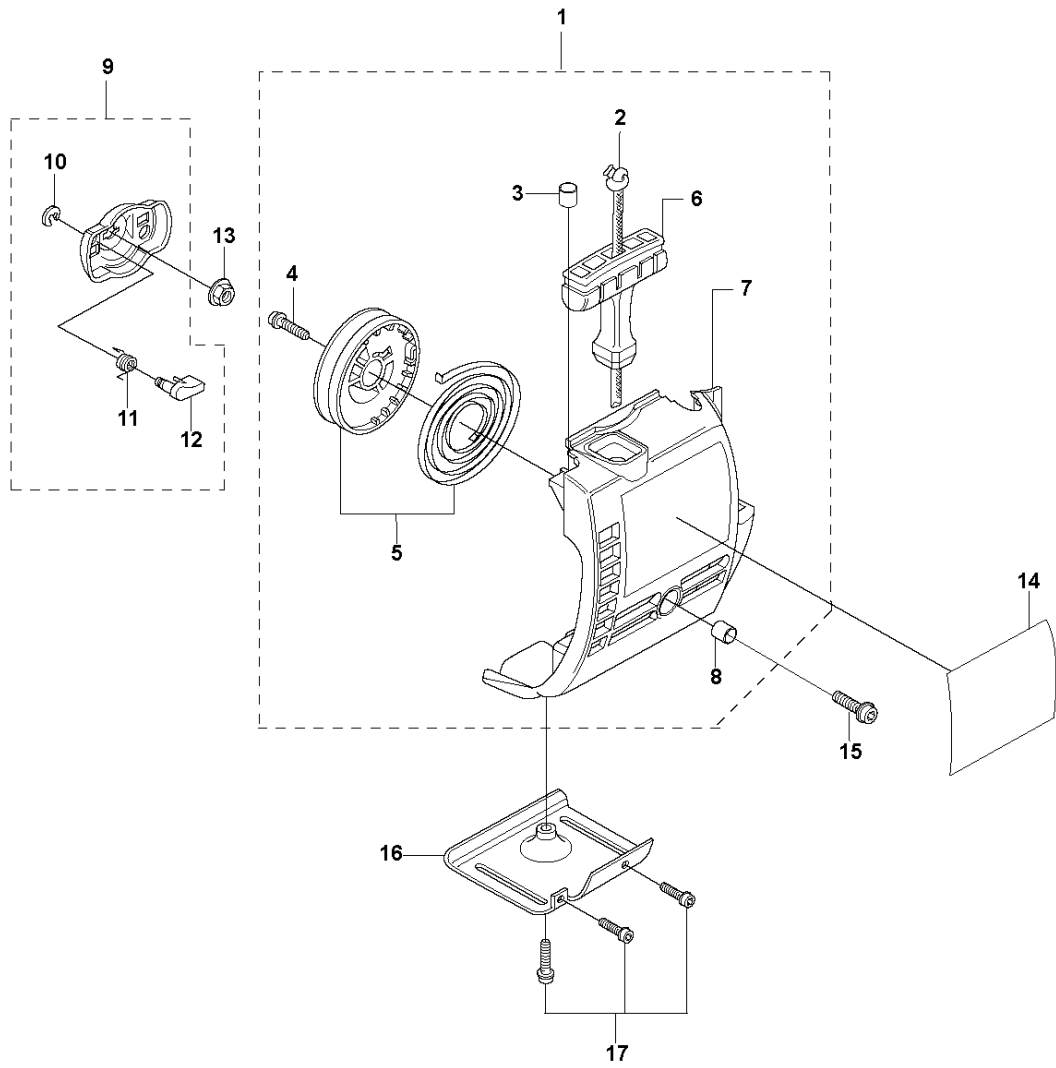

G 223L, 223R
CARBURATOR & AIR FILTER

CARBURETOR & AIR FILTER

223 L, 2006-01

Ref	Part No	Description	Remark	QTY	KIT
1	502 20 65-03	SCREW EHHM		1	
2	502 20 40-01	KNOB		1	
3	503 88 80-01	FILTER COVER		1	
4	537 18 63-01	AIR FILTER		1	
5	503 21 75-16	SCREW IHSCFT		1	
6	503 21 75-50	SCREW IHSCFT		2	
7	503 91 09-01	INSULATION WALL		1	
8	503 96 25-01	CHOKE CONTROL		1	
9	503 94 26-01	INLET PIPE		1	
10	503 22 65-04	SQUARE NUT		2	
11	503 20 03-25	SCREW IHSCFM		2	
12	503 49 71-01	GASKET		1	
13	503 28 34-01	CARBURETTOR	ZAMA C1Q-EL24	1	
14	503 89 03-01	FILTER HOLDER		1	
15	731 23 14-01	HEXAGON NUT		1	14
16	503 88 79-01	HUB CAP		1	14

J1 223L, 223R
STARTER

STARTER

223 L, 2006-01

Ref	Part No	Description	Remark	QTY	KIT
1	503 85 28-04	STARTER ASSY		1	
2	503 85 89-01	STARTER ROPE		1	1
3	537 37 93-01	SPACING SLEEVE		2	1
4	503 21 77-16	SCREW IHSCFT		1	1
5	503 96 49-01	STARTER PULLEY		1	1
6	537 00 84-01	STARTER HANDLE		1	1
7	503 85 87-02	STARTER HOUSING		1	1
8	537 37 93-01	SPACING SLEEVE		1	1
9	503 87 33-02	BRIDGE		1	
10	735 31 08-20	E-CLIP		1	9
11	503 87 36-01	SPRING		1	9
12	503 87 35-02	STARTER PAWL		1	9
13	731 71 16-51	HEXAGON NUT FLANGE		1	
14	537 35 34-50	LABEL	(223L)	1	
14	537 35 34-51	LABEL	(223R)	1	
15	503 21 75-20	SCREW IHSCFT		1	
16	537 03 41-01	PROTECTIVE PLATE	(325)	1	
17	503 21 66-18	SCREW IHSCFT		3	