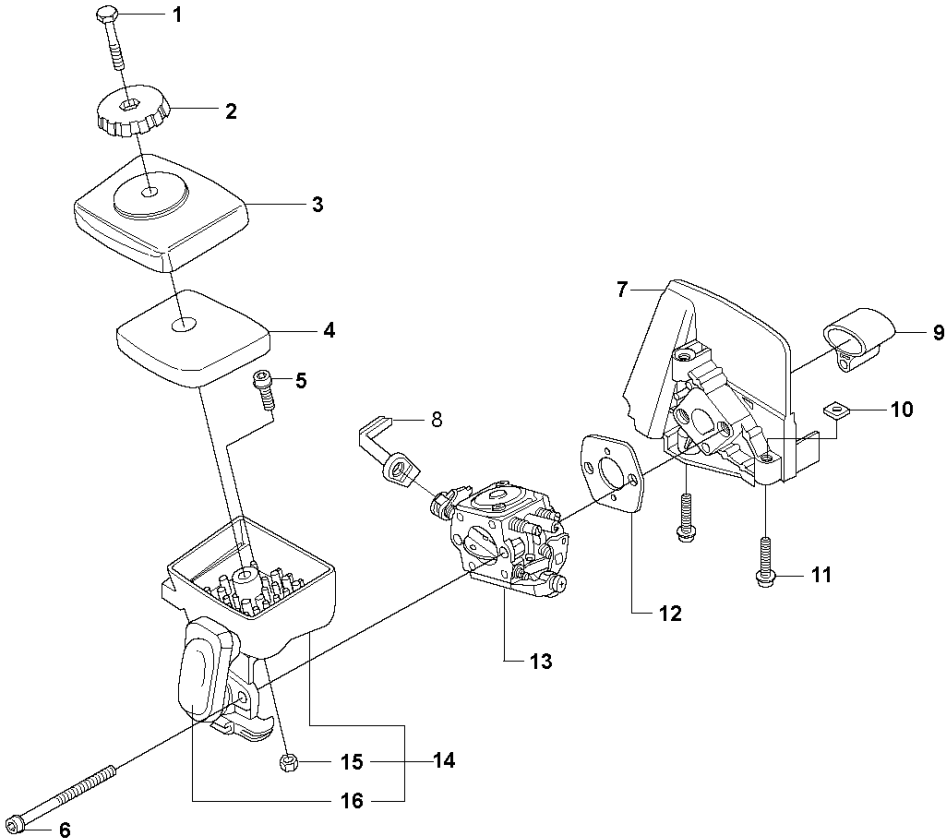

D 223L
THROTTLE CONTROLS

THROTTLE CONTROLS

223 L, 2006-01

Ref	Part No	Description	Remark	QTY	KIT
1	537 44 38-02	HANDLE		1	
2	503 96 14-01	ABSORBER		1	1
3	537 01 13-01	RECOIL SPRING		1	1
4	503 87 80-01	THROTTLE LOCKOUT		1	1
5	503 91 81-01	THROTTLE LEVER		1	1
6	503 87 79-01	THROTTLE TRIGGER		1	1
7	503 99 56-01	HANDLE HALF		1	1
8	537 41 90-01	SWITCH		1	1
9	503 21 66-18	SCREW IHSCT		2	1
10	503 96 13-02	SCREW		1	
11	740 42 06-00	O-RING		1	
12	503 99 55-01	HANDLE HALF		1	1
13	537 05 25-01	THROTTLE CABLE ASSY		1	1
14	537 41 42-01	SHORT CIRCUIT CABLE		1	1
15	740 42 06-00	O-RING		1	
16	503 96 13-02	SCREW		1	

F 223L, 223R
CYLINDER COVER

CYLINDER COVER

223 L, 2006-01

Ref	Part No	Description	Remark	QTY KIT
1	503 21 35-12	SCREW CCRPANT		2
2	537 10 44-01	ARM PROTECTION		1
3	537 35 33-36	LABEL	(223L)	1
3	537 35 33-37	LABEL	(223R)	1
4	544 19 35-01	COVER	(223R)	1
5	503 96 13-02	SCREW	(223R)	2
6	503 21 68-20	SCREW IHSCFT		3
7	503 87 18-02	CYLINDER COVER		1
8	537 32 08-01	HEAT PROTECTOR		1
9	503 21 68-20	SCREW IHSCFT		1

G 223L, 223R
CARBURATOR & AIR FILTER

CARBURETOR & AIR FILTER

223 L, 2006-01

Ref	Part No	Description	Remark	QTY	KIT
1	502 20 65-03	SCREW EHHM		1	
2	502 20 40-01	KNOB		1	
3	503 88 80-01	FILTER COVER		1	
4	537 18 63-01	AIR FILTER		1	
5	503 21 75-16	SCREW IHSCFT		1	
6	503 21 75-50	SCREW IHSCFT		2	
7	503 91 09-01	INSULATION WALL		1	
8	503 96 25-01	CHOKE CONTROL		1	
9	503 94 26-01	INLET PIPE		1	
10	503 22 65-04	SQUARE NUT		2	
11	503 20 03-25	SCREW IHSCFM		2	
12	503 49 71-01	GASKET		1	
13	503 28 34-01	CARBURETTOR	ZAMA C1Q-EL24	1	
14	503 89 03-01	FILTER HOLDER		1	
15	731 23 14-01	HEXAGON NUT		1	14
16	503 88 79-01	HUB CAP		1	14