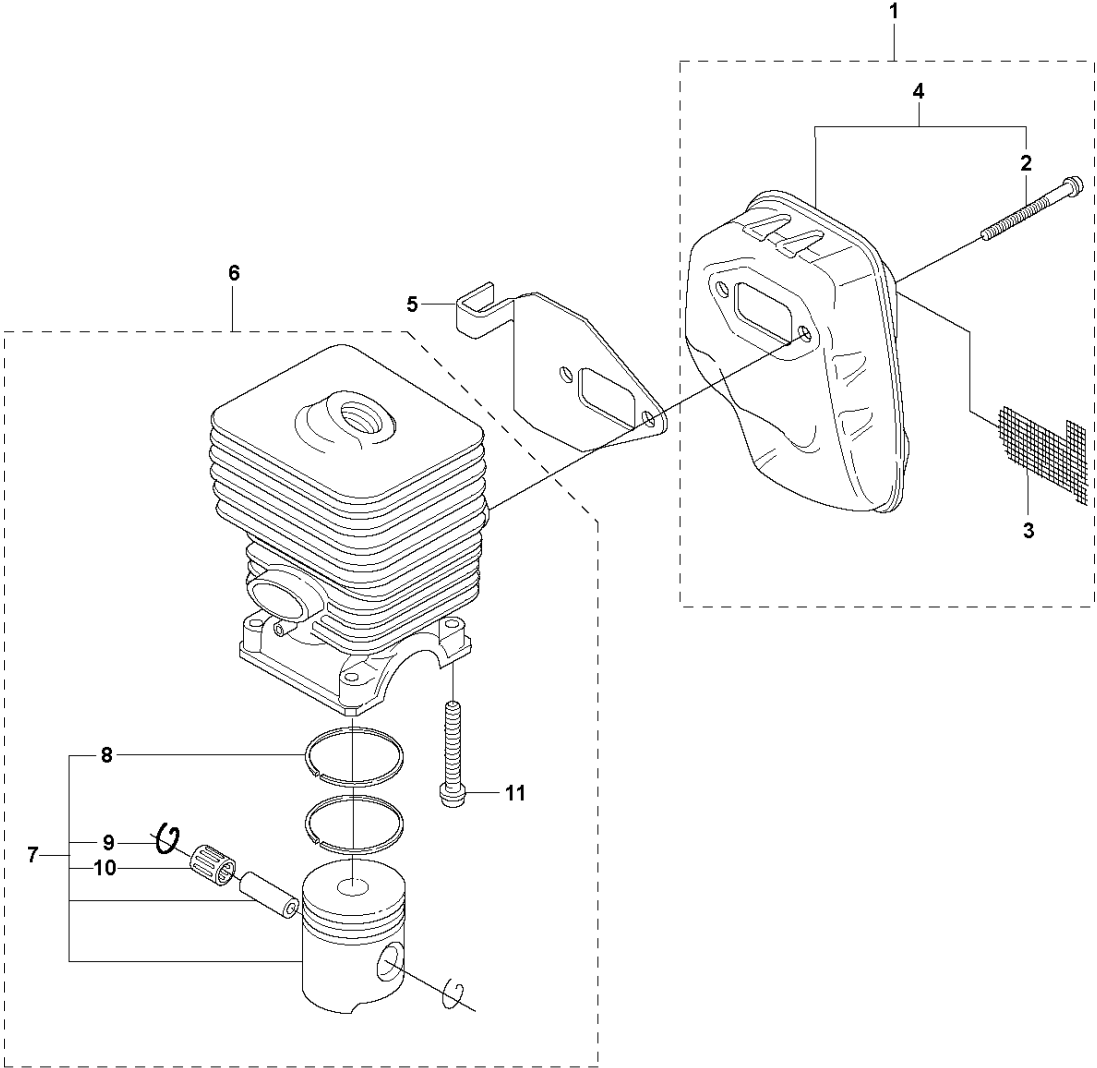

L 223L, 223R
CYLINDER, PISTON & MUFFLER

CYLINDER, PISTON & MUFFLER

223 L, 2006-01

Ref	Part No	Description	Remark	QTY	KIT
1	537 03 94-05	MUFFLER ASSY	Cat. (223L)	1	
2	503 20 29-50	SCREW IHSCFM		2	1, 4
3	503 87 17-01	SPARK ARRESTER SCREEN	Cat.	1	1
4	537 16 19-01	MUFFLER ASSY	(223R)	1	1
5	537 01 41-01	GASKET		1	
6	537 03 20-08	CYLINDER		1	
7	537 37 65-04	PISTON		1	6
8	503 28 90-43	PISTON RING		2	7
9	737 44 08-00	CIRCLIP		2	7
10	503 71 22-01	BEARING		1	7
11	725 53 37-55	SCREW IHSCM		4	6