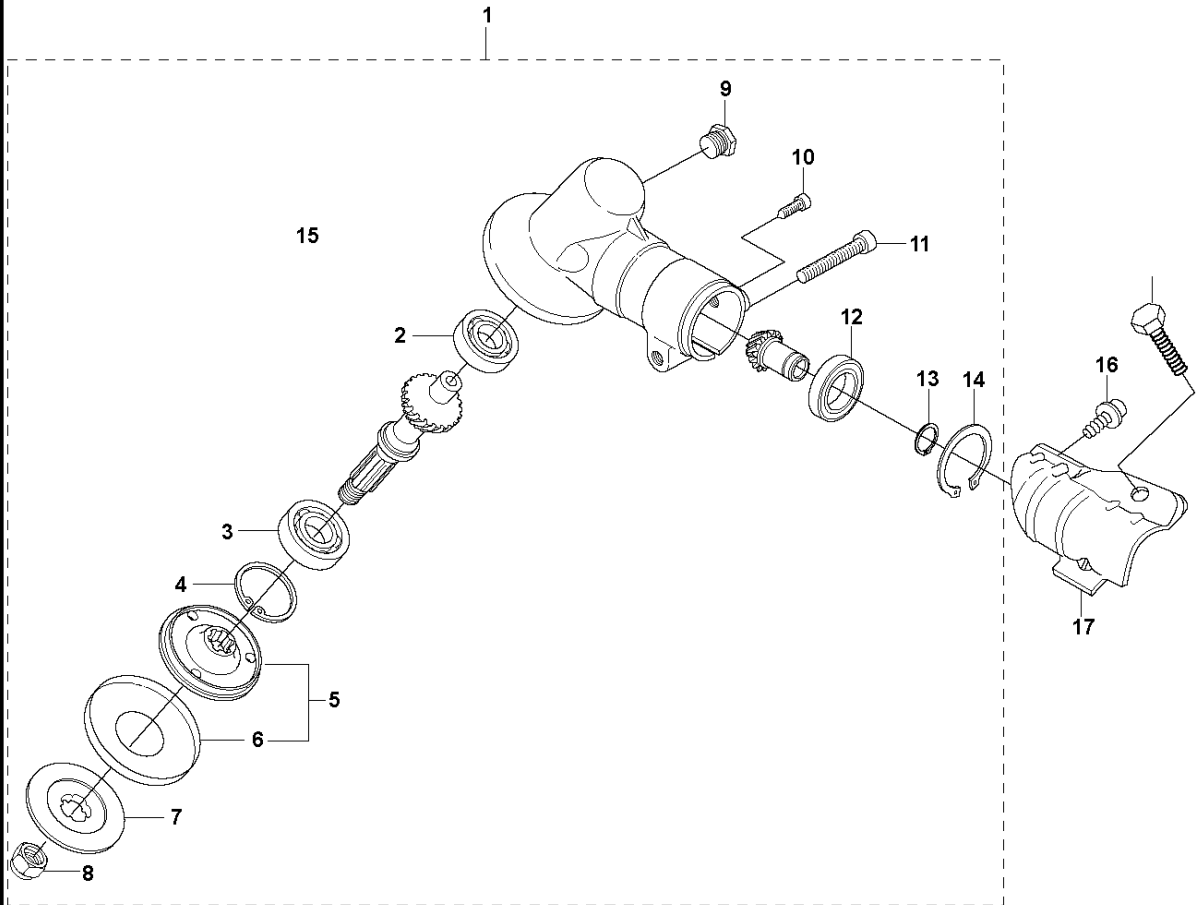

SPARE PARTS LIST

BRUSHCUTTERS/CLEARING SAWS

223 L, 2006-01

A 223L, 223R
BEVEL GEAR

BEVEL GEAR

223 L, 2006-01

Ref	Part No	Description	Remark	QTY	KIT
1	537 34 25-01	BEVEL GEAR		1	1
2	738 21 98-00	BALL BEARING		1	1
3	503 25 24-01	BALL BEARING		1	1
4	735 31 28-10	CIRCLIP		1	1
5	537 23 49-01	DRIVER ASSY		1	1
6	537 29 26-01	CUP		1	5
7	537 28 56-01	SUPPORT FLANGE		1	1
8	503 85 63-01	NUT		1	1
9	503 20 15-01	SCREW		1	1
10	503 20 14-12	SCREW IHSCFMO		1	1
11	503 20 07-25	SCREW IHSCFM		1	1
12	738 21 99-00	BALL BEARING		1	1
13	735 31 11-00	CIRCLIP		1	1
14	735 31 25-10	CIRCLIP		1	1
15	725 23 70-51	SCREW		1	
16	503 20 07-12	SCREW IHSCFM		1	
17	503 93 55-01	CLAMP.GUARD		1	

CARBURETOR, NOT FOR US

223 L, 2006-01

Ref	Part No	Description	Remark	QTY KIT	
1	503 28 34-01	CARBURETTOR	ZAMA C1Q-EL24, NOT FOR US	1	
2	503 48 05-01	SCREW		2	1
3	503 97 43-01	COVER		1	1
4	537 04 89-01	DIAPHRAGM		1	1, 41, 42
5	537 02 04-01	GASKET		1	1, 41, 42
6	503 48 01-01	SCREW		1	1
7	503 48 00-01	PIN RETAINING SCREW		1	1, 42
8	503 66 59-01	LEVER		1	1, 42
9	537 02 03-01	SPRING		1	1, 42
10	503 47 97-01	VALVE		1	1, 42
11	537 02 08-01	PLUG		1	1, 42
12	537 02 09-01	SHAFT ASSY		1	1
13	503 48 19-01	COLLAR		1	1
14	537 04 90-01	LEVER		1	1
15	537 02 10-01	SPRING		1	1
16	537 37 03-01	VALVE		1	1
17	503 48 18-01	SCREW		1	1
18	503 47 90-01	SCREW		1	1
19	537 01 98-01	LEVER		1	1
20	503 47 89-01	COLLAR		1	1
21	537 02 16-01	LIMITER CAP		1	1
22	503 48 08-01	SPRING		1	1
23	537 12 78-01	SCREW		1	1
24	537 02 16-01	LIMITER CAP		1	1
25	503 97 40-01	WASHER		1	1
26	537 02 06-01	SCREW		1	1
27	537 01 26-01	SPRING		1	1
28	537 01 25-01	BALL		1	1
29	503 53 57-01	STRAINER		1	1, 42
30	503 75 53-01	SCREW		1	1
31	537 01 97-01	SPRING		1	1
32	537 01 99-01	VALVE		1	1
33	537 01 96-01	SHAFT ASSY		1	1
34	503 47 92-01	SCREW		1	1
35	537 02 00-01	DIAPHRAGM PUMP		1	1, 41, 42
36	537 02 01-01	GASKET		1	1, 41, 42
37	537 02 02-01	COVER		1	1
38	503 48 11-01	PIECE		1	1
39	503 47 96-01	SCREW		1	1
40	537 02 07-01	SCREW		1	1