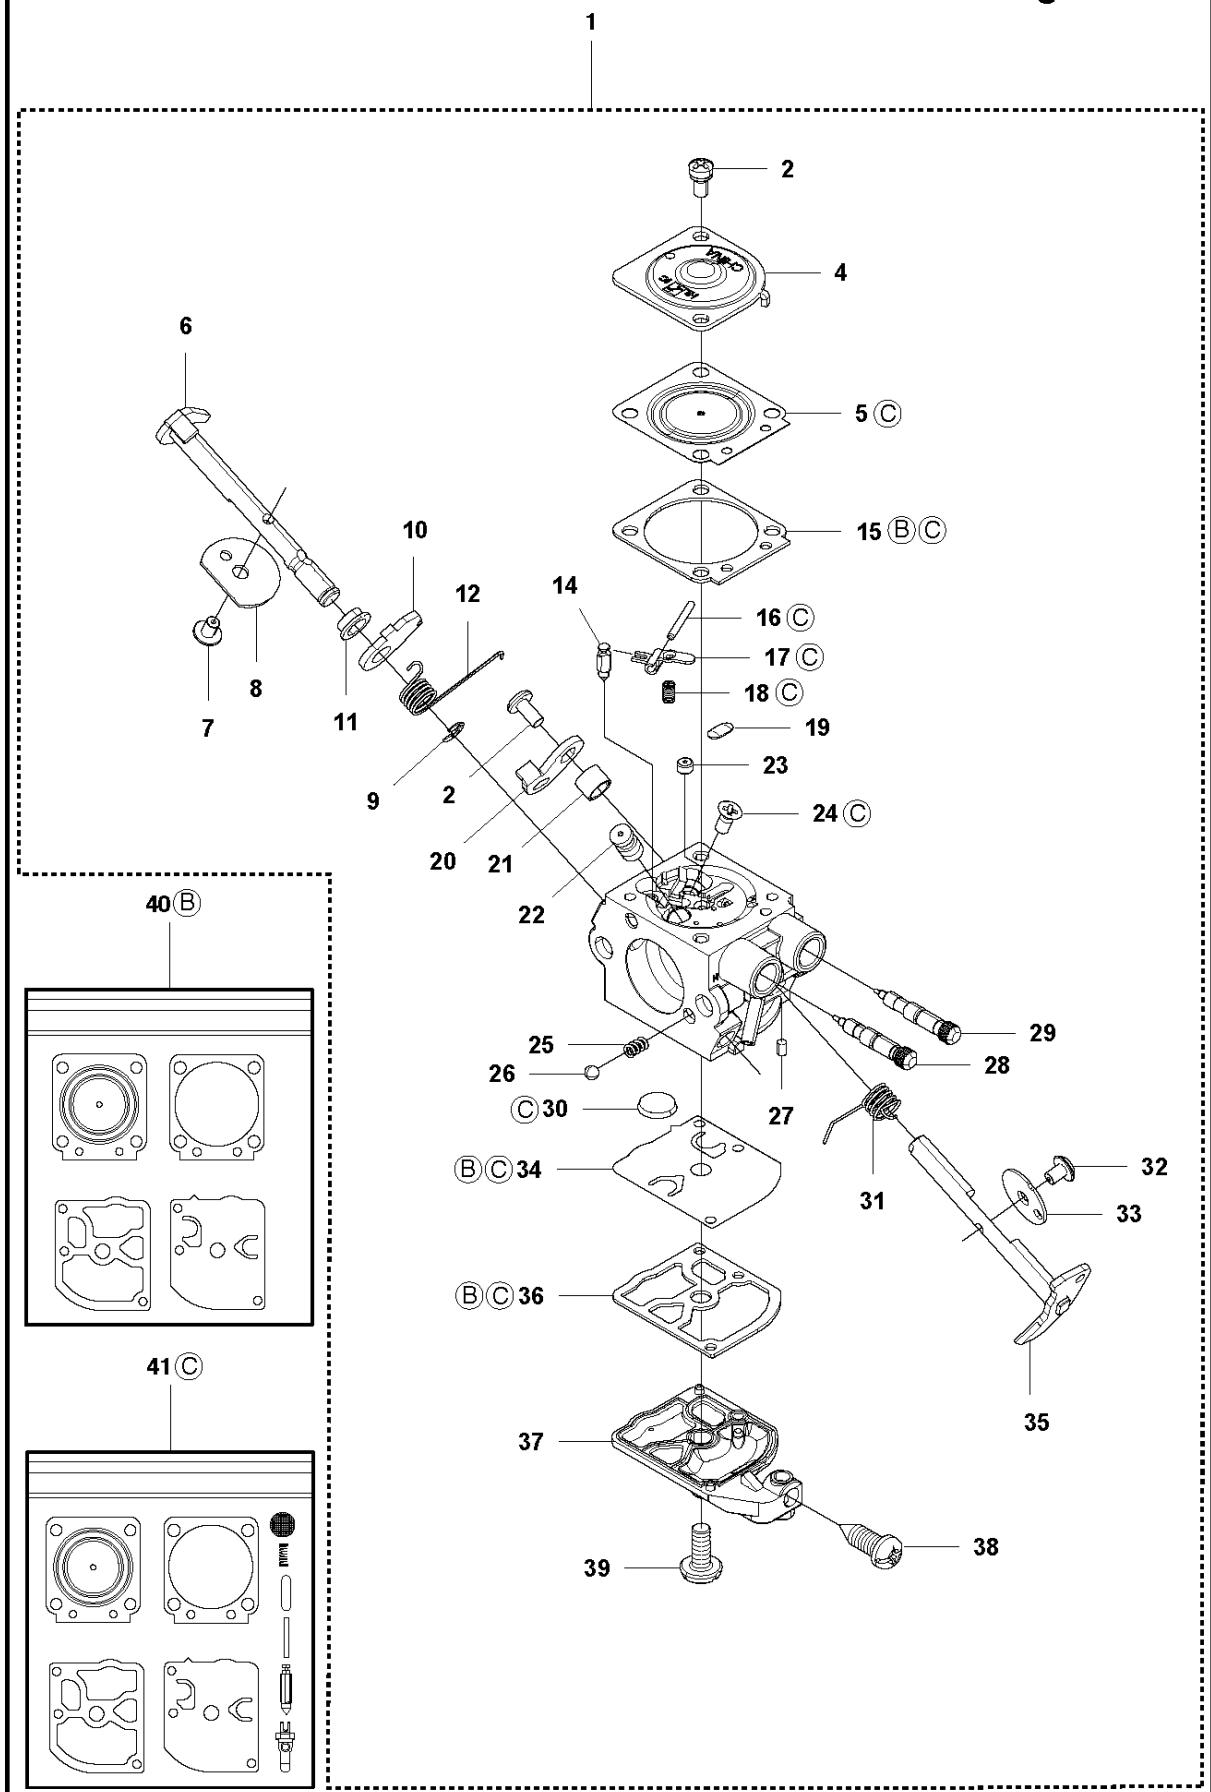

CARBURETOR (only option for US)

Hualong HQ-2

CARBURETOR

223 L, 2006-01

Ref	Part No	Description	Remark	QTY	KIT
1	576 01 98-01	CARBURETTOR	Hualong HQ-2, only option for US	1	
2	576 02 42-01	SCREW		2	1
4	576 02 36-01	COVER		1	1
5	576 02 24-01	DIAPHRAGM ASSY		1	1
6	576 02 30-01	SHAFT ASSY		1	1
7	576 02 41-01	SCREW		1	1
8	576 02 32-01	CHOKE		1	1
9	576 02 48-01	E-CLIP		1	1
10	576 02 31-01	LEVER		1	1
11	576 02 35-01	BUSHING		1	1
12	576 02 33-01	SPRING		1	1
14	576 02 01-01	VALVE		1	1
15	576 02 37-01	GASKET		1	1
16	576 02 03-01	PIN		1	1
17	576 02 04-01	LEVER		1	1
18	576 02 05-01	SPRING		1	1
19	576 02 06-01	PLUG		1	1
20	576 02 28-01	LEVER		1	1
21	576 02 29-01	BUSHING		1	1
22	576 02 07-01	MAIN NOZZLE		1	1
23	576 02 08-01	CHECK VALVE		1	1
24	576 02 43-01	SCREW		1	1
25	576 02 34-01	SPRING		1	1
26	576 02 47-01	BALL		1	1
27	576 02 23-01	BAR		1	1
28	576 02 10-01	NEEDLE		1	1
29	576 02 11-01	NEEDLE		1	1
30	576 02 15-01	SCREEN		1	1
31	576 02 27-01	SPRING		1	1
32	576 02 40-01	SCREW		1	1
33	576 02 26-01	THROTTLE		1	1
34	576 02 39-01	DIAPHRAGM PUMP		1	1
35	576 02 25-01	SHAFT ASSY		1	1
36	576 02 38-01	GASKET		1	1
37	576 02 20-01	COVER		1	1
38	576 02 22-01	SCREW		1	1
39	576 02 44-01	SCREW		1	1
40	581 74 35-01	GASKET KIT		1	1
41	581 74 37-01	REPAIR KIT		1	1