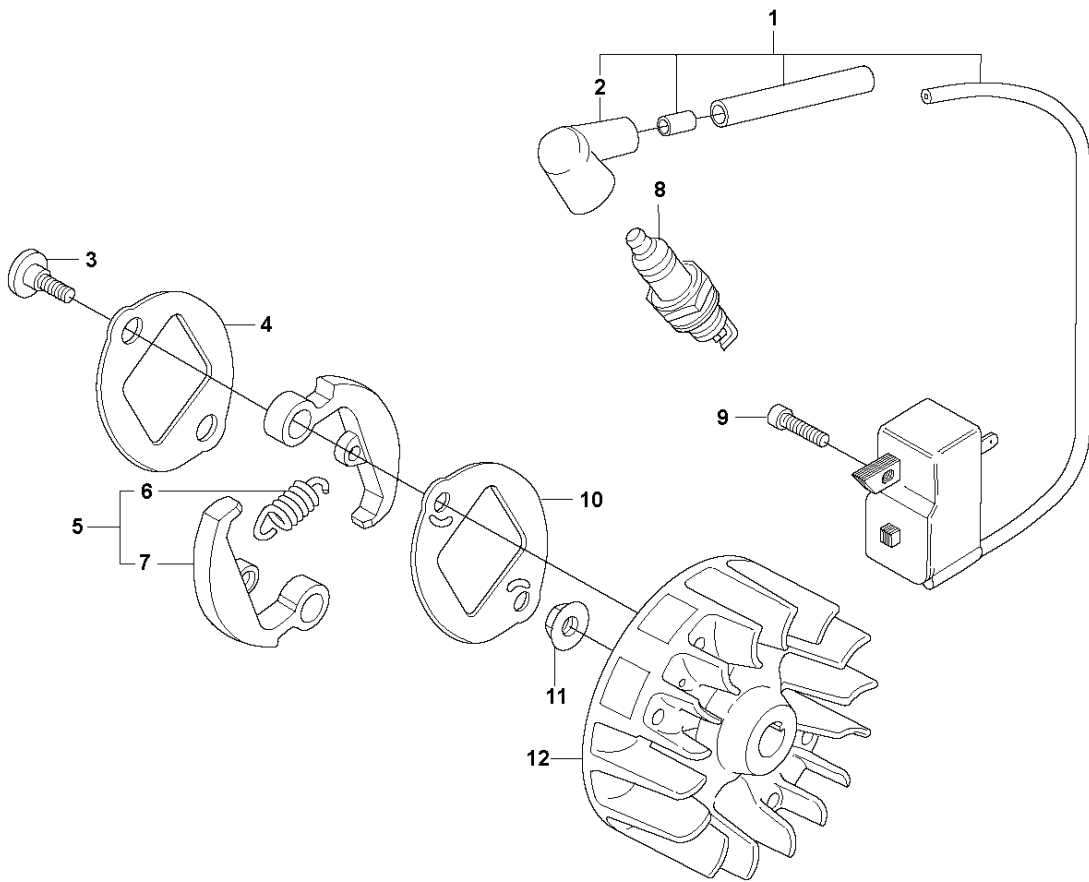

J1 223L, 223R
STARTER

STARTER

223 L, 2006-01

Ref	Part No	Description	Remark	QTY	KIT
1	503 85 28-04	STARTER ASSY		1	
2	503 85 89-01	STARTER ROPE		1	1
3	537 37 93-01	SPACING SLEEVE		2	1
4	503 21 77-16	SCREW IHSCFT		1	1
5	503 96 49-01	STARTER PULLEY		1	1
6	537 00 84-01	STARTER HANDLE		1	1
7	503 85 87-02	STARTER HOUSING		1	1
8	537 37 93-01	SPACING SLEEVE		1	1
9	503 87 33-02	BRIDGE		1	
10	735 31 08-20	E-CLIP		1	9
11	503 87 36-01	SPRING		1	9
12	503 87 35-02	STARTER PAWL		1	9
13	731 71 16-51	HEXAGON NUT FLANGE		1	
14	537 35 34-50	LABEL	(223L)	1	
14	537 35 34-51	LABEL	(223R)	1	
15	503 21 75-20	SCREW IHSCFT		1	
16	537 03 41-01	PROTECTIVE PLATE	(325)	1	
17	503 21 66-18	SCREW IHSCFT		3	

J2 223L, 223R
STARTER

STARTER

223 L, 2006-01

Ref	Part No	Description	Remark	QTY	KIT
1	503 87 33-02	BRIDGE		1	
2	735 31 08-20	E-CLIP		1	1
3	503 87 36-01	SPRING		1	1
4	503 87 35-02	STARTER PAWL		1	1
5	731 71 16-51	HEXAGON NUT FLANGE		1	
6	544 07 11-01	STARTER ASSY		1	
7	503 21 77-25	SCREW IHSCFT		1	6
8	544 03 87-01	DRIVER		1	6
9	544 03 88-01	SPRING		1	6
10	544 16 65-01	STARTER PULLEY ASSY		1	6
11	544 03 86-01	STARTER PULLEY		1	10
12	503 85 90-01	RECOIL SPRING		1	10
13	537 41 16-01	STARTER HOUSING		1	6
14	537 37 93-01	SPACING SLEEVE		2	6
15	503 85 89-01	STARTER ROPE		1	6
16	537 00 84-01	STARTER HANDLE		1	6
17	537 37 93-01	SPACING SLEEVE		1	6
18	537 35 34-50	LABEL	223L)	1	
18	537 35 34-51	LABEL	223R)	1	
19	503 21 75-20	SCREW IHSCFT		1	

K 223L, 223R
IGNITION SYSTEM

IGNITION SYSTEM

223 L, 2006-01

Ref	Part No	Description	Remark	QTY KIT
1	537 41 87-01	IGNITION MODULE		1
2	537 23 96-01	SPARK PLUG CAP		1
3	503 84 29-02	SCREW		2
4	537 04 67-01	WASHER		1
5	537 03 22-01	CLUTCH ASSY		1
6	503 81 60-01	CLUTCH SPRING		1
7	503 84 28-01	CLUTCH SHOE		2
8	503 23 51-08	SPARK PLUG	Champion RCJ 7Y	1
8	503 23 51-11	SPARK PLUG	NGK BPMR 7A	1
9	503 21 71-16	SCREW IHSCT		2
10	537 04 68-01	WASHER		1
11	731 71 16-51	HEXAGON NUT FLANGE		1
12	537 24 96-02	FLYWHEEL		1