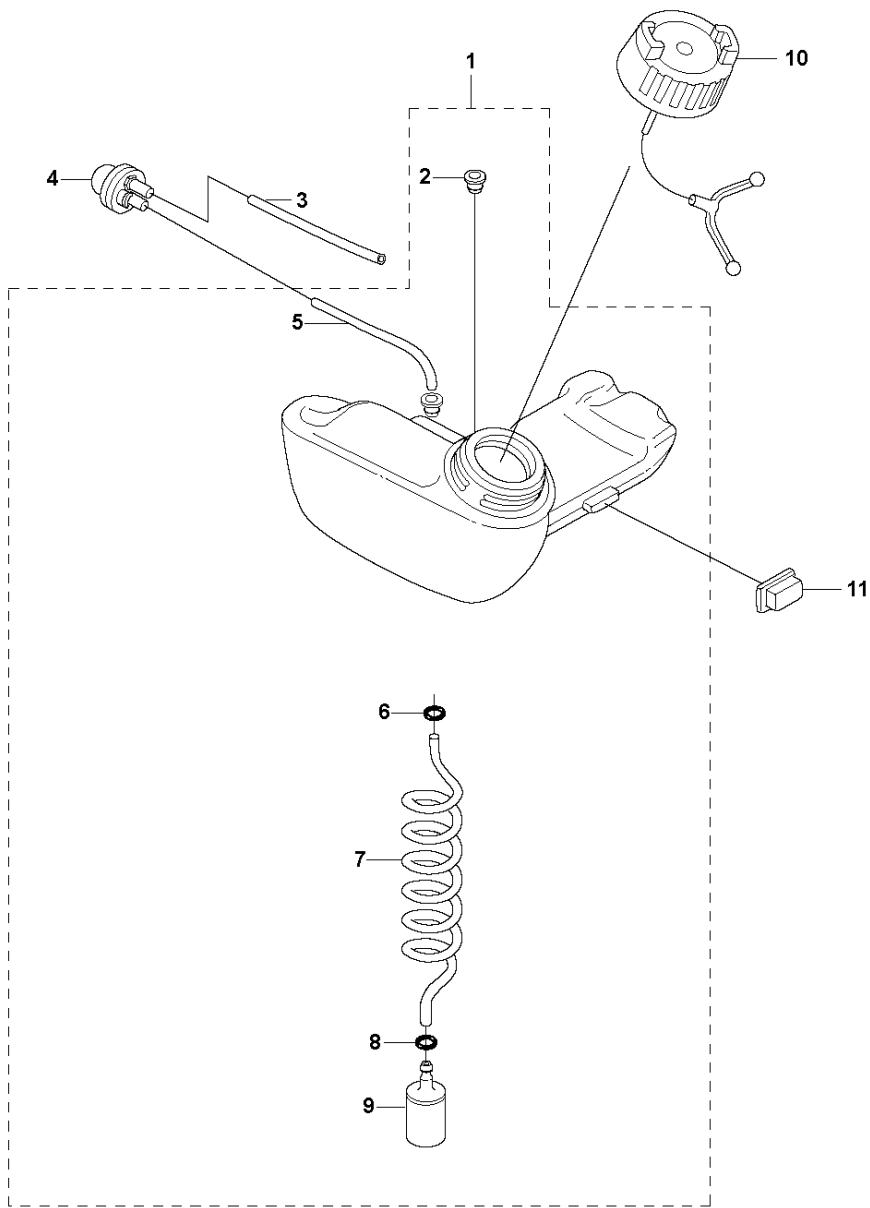

H 223L, 223R
FUEL TANK

FUEL TANK

223 L, 2006-01

Ref	Part No	Description	Remark	QTY	KIT
1	537 06 86-02	FUEL TANK		1	
2	503 73 58-01	BUSHING		2	1
3	537 04 24-01	FUEL HOSE		1	
4	503 93 66-01	PURGE		1	
5	537 04 24-01	FUEL HOSE		2	1
6	537 18 49-01	O-RING		1	1
7	503 57 76-01	FUEL HOSE		1	1
8	537 18 49-01	O-RING		1	1
9	503 44 32-01	FUEL FILTER		1	
10	503 91 18-02	TANK CAP		1	
11	503 91 10-01	SUSPENSION		4