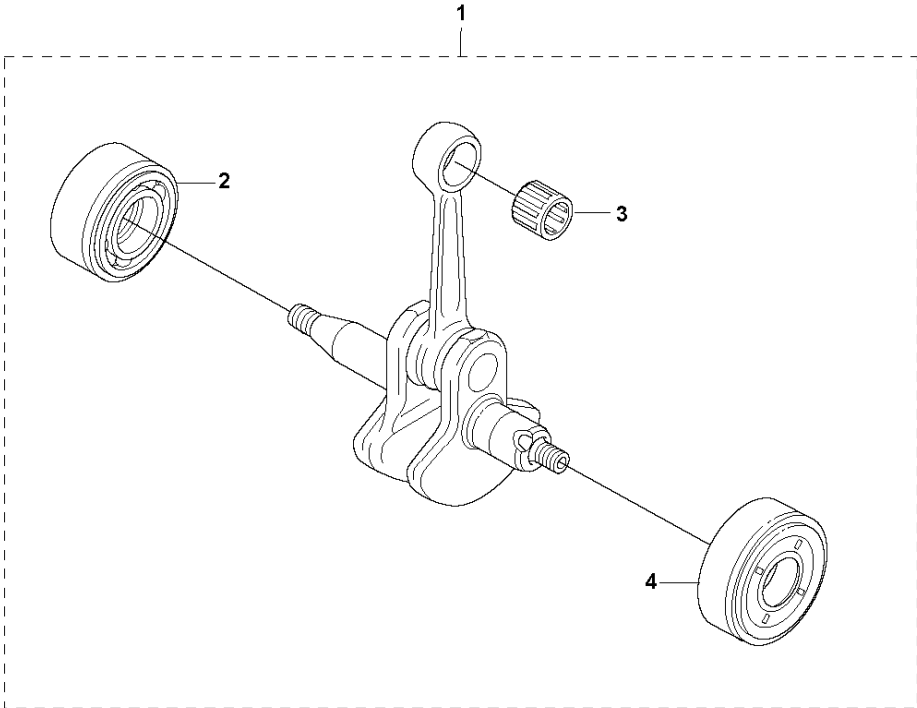

N 223L, 223R
CRANK SHAFT

CRANKSHAFT

223 L, 2006-01

Ref	Part No	Description	Remark	QTY	KIT
1	503 85 24-74	CRANKSHAFT ASSY		1	
2	503 94 02-03	BEARING CAGE		1	1
3	503 71 22-01	BEARING		1	1
4	503 94 02-03	BEARING CAGE		1	1