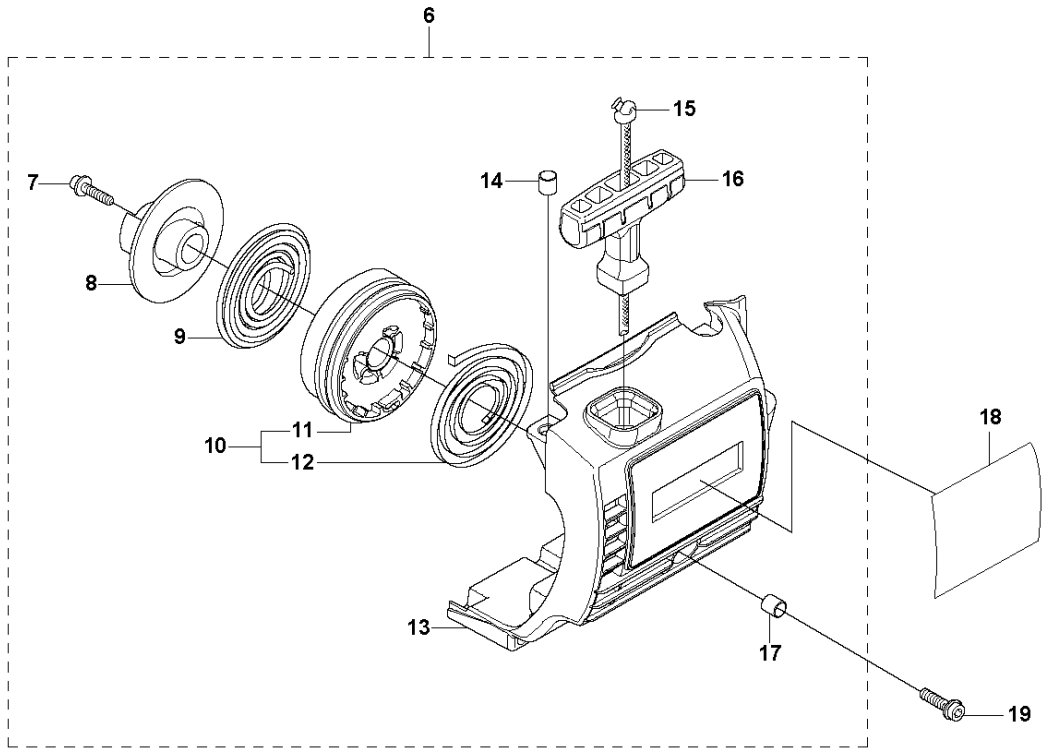

J1 223L, 223R
STARTER

STARTER

223 L, 2006-01

Ref	Part No	Description	Remark	QTY	KIT
1	503 85 28-04	STARTER ASSY		1	
2	503 85 89-01	STARTER ROPE		1	1
3	537 37 93-01	SPACING SLEEVE		2	1
4	503 21 77-16	SCREW IHSCFT		1	1
5	503 96 49-01	STARTER PULLEY		1	1
6	537 00 84-01	STARTER HANDLE		1	1
7	503 85 87-02	STARTER HOUSING		1	1
8	537 37 93-01	SPACING SLEEVE		1	1
9	503 87 33-02	BRIDGE		1	
10	735 31 08-20	E-CLIP		1	9
11	503 87 36-01	SPRING		1	9
12	503 87 35-02	STARTER PAWL		1	9
13	731 71 16-51	HEXAGON NUT FLANGE		1	
14	537 35 34-50	LABEL	(223L)	1	
14	537 35 34-51	LABEL	(223R)	1	
15	503 21 75-20	SCREW IHSCFT		1	
16	537 03 41-01	PROTECTIVE PLATE	(325)	1	
17	503 21 66-18	SCREW IHSCFT		3	

J2 223L, 223R
STARTER

STARTER

223 L, 2006-01

Ref	Part No	Description	Remark	QTY	KIT
1	503 87 33-02	BRIDGE		1	
2	735 31 08-20	E-CLIP		1	1
3	503 87 36-01	SPRING		1	1
4	503 87 35-02	STARTER PAWL		1	1
5	731 71 16-51	HEXAGON NUT FLANGE		1	
6	544 07 11-01	STARTER ASSY		1	
7	503 21 77-25	SCREW IHSCFT		1	6
8	544 03 87-01	DRIVER		1	6
9	544 03 88-01	SPRING		1	6
10	544 16 65-01	STARTER PULLEY ASSY		1	6
11	544 03 86-01	STARTER PULLEY		1	10
12	503 85 90-01	RECOIL SPRING		1	10
13	537 41 16-01	STARTER HOUSING		1	6
14	537 37 93-01	SPACING SLEEVE		2	6
15	503 85 89-01	STARTER ROPE		1	6
16	537 00 84-01	STARTER HANDLE		1	6
17	537 37 93-01	SPACING SLEEVE		1	6
18	537 35 34-50	LABEL	223L)	1	
18	537 35 34-51	LABEL	223R)	1	
19	503 21 75-20	SCREW IHSCFT		1	