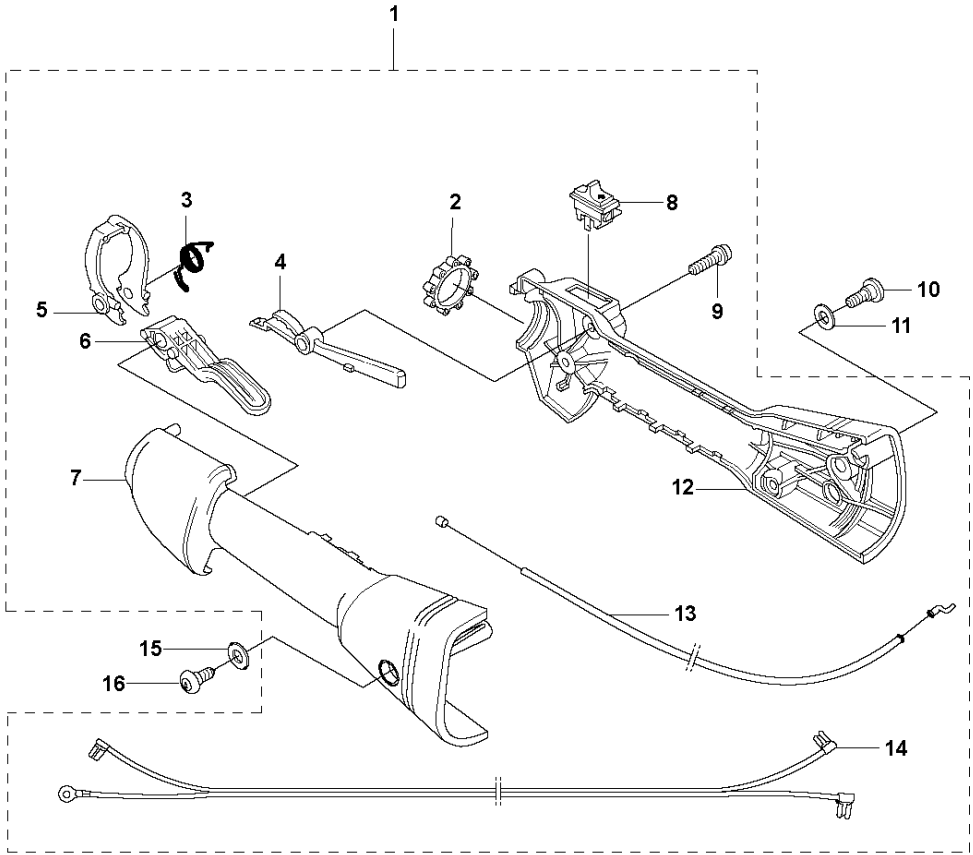

D 223L
THROTTLE CONTROLS

THROTTLE CONTROLS

223 L, 2006-01

Ref	Part No	Description	Remark	QTY	KIT
1	537 44 38-02	HANDLE		1	
2	503 96 14-01	ABSORBER		1	1
3	537 01 13-01	RECOIL SPRING		1	1
4	503 87 80-01	THROTTLE LOCKOUT		1	1
5	503 91 81-01	THROTTLE LEVER		1	1
6	503 87 79-01	THROTTLE TRIGGER		1	1
7	503 99 56-01	HANDLE HALF		1	1
8	537 41 90-01	SWITCH		1	1
9	503 21 66-18	SCREW IHSCT		2	1
10	503 96 13-02	SCREW		1	
11	740 42 06-00	O-RING		1	
12	503 99 55-01	HANDLE HALF		1	1
13	537 05 25-01	THROTTLE CABLE ASSY		1	1
14	537 41 42-01	SHORT CIRCUIT CABLE		1	1
15	740 42 06-00	O-RING		1	
16	503 96 13-02	SCREW		1