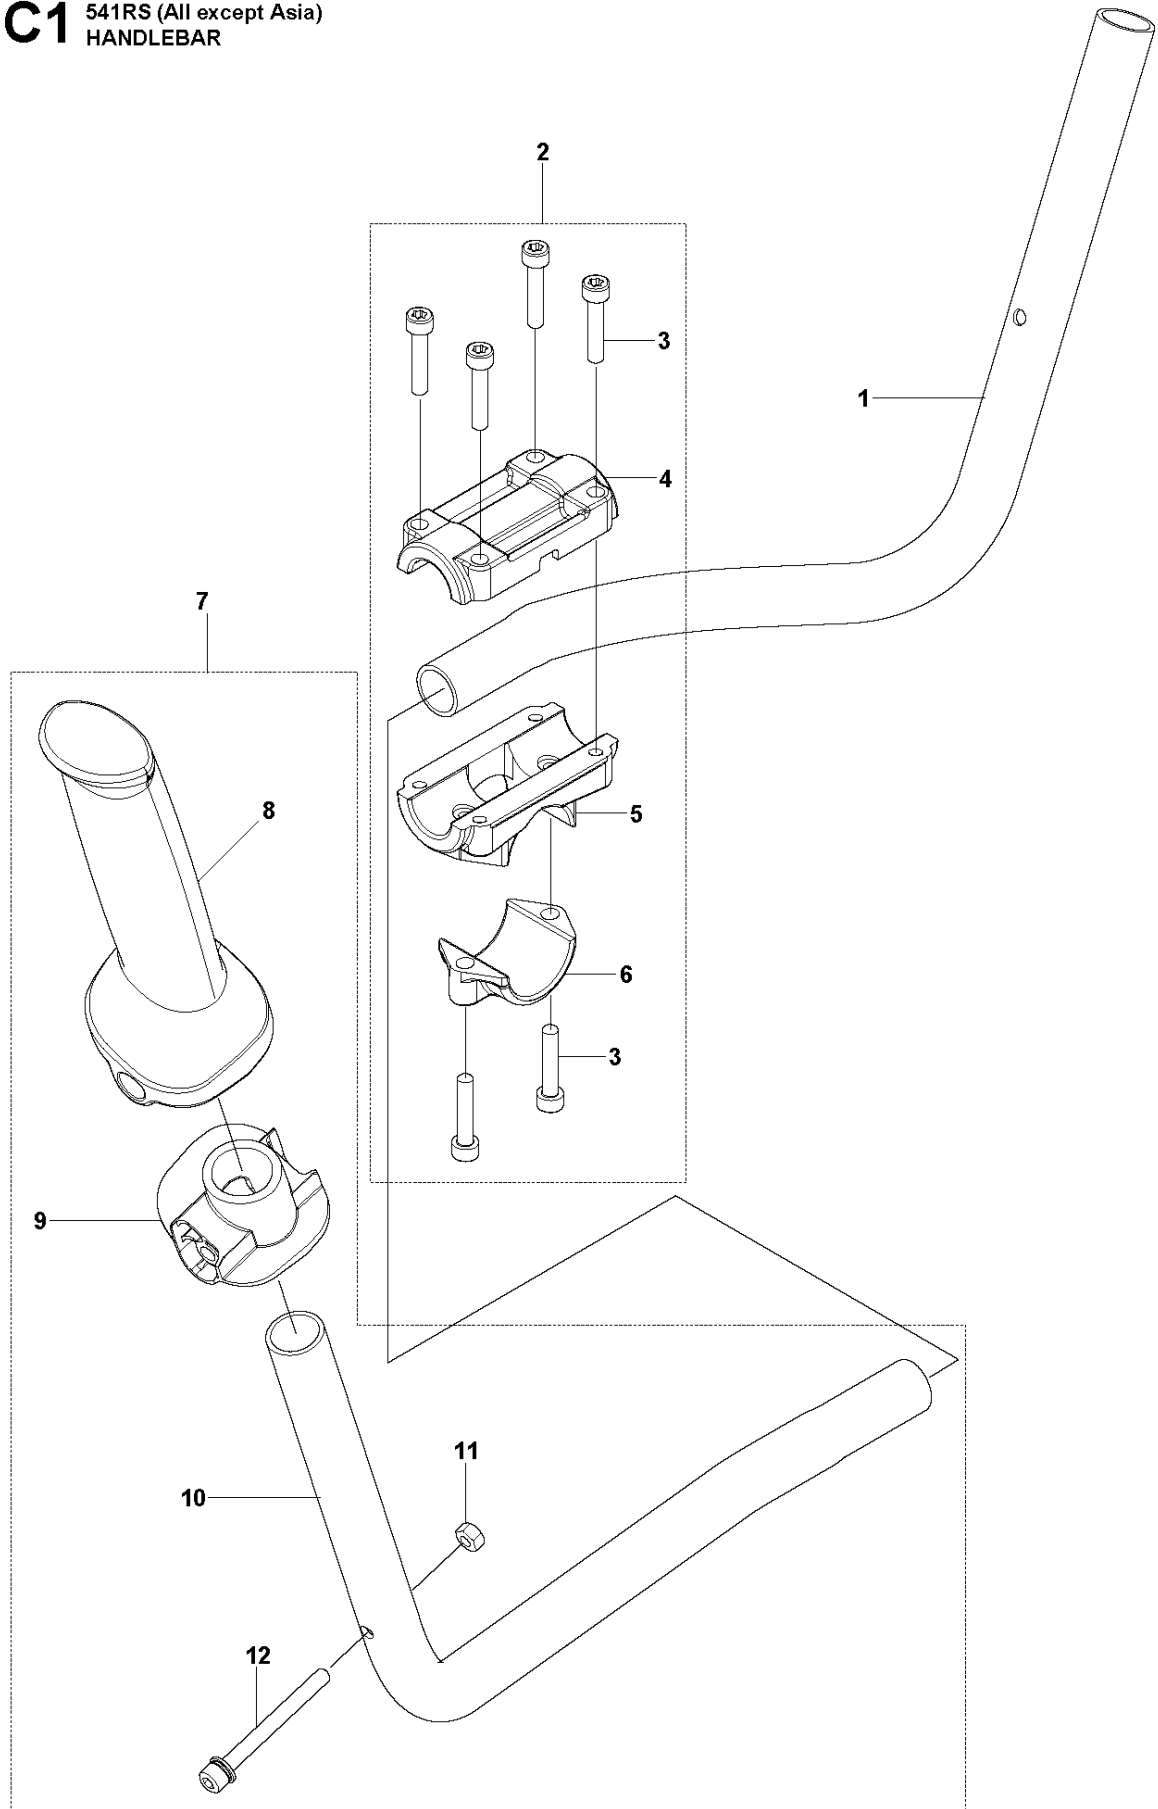

C1 541RS (All except Asia)
HANDLEBAR

Ref	Part No	Description	Remark	QTY	KIT
1	593 06 96-01	HANDLE	All except Asia	1	
2	592 74 63-02	HANDLE ASSY		1	
3	512 84 57-01	BOLT		6	2
4	505 29 49-01	CAP		1	2
5	505 29 47-01	BRACKET		1	2
6	505 29 48-01	CAP		1	2
7	593 35 25-02	HANDLE ASSY		1	
8	537 17 28-02	HANDLE		1	7
9	537 17 29-01	COVER		1	7
10	593 06 97-01	HANDLE	All except Asia	1	7
11	731 23 14-01	HEXAGON NUT		1	7
12	510 90 94-01	BOLT		1	7