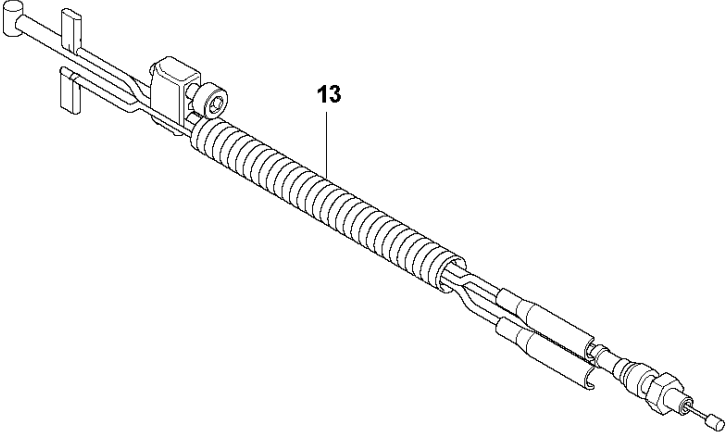

D 541RS
THROTTLE HANDLE

THROTTLE CONTROLS

541 RS, 2018-01

Ref	Part No	Description	Remark	QTY	KIT
1	537 18 35-07	HANDLE ASSY		1	
2	503 71 82-01	SWITCH		1	1
3	503 22 10-13	HEXAGON NUT		1	1
4	537 16 07-03	THROTTLE LOCKOUT		1	1
5	506 49 51-01	THROTTLE LOCKOUT		1	1
6	506 49 50-01	THROTTLE CONTROL		1	1
7	537 17 42-01	SPRING THROTTLE TRIG		1	1
8	537 17 43-01	SPRING		1	1
9	537 16 03-01	HANDLE HALF		1	1
10	503 21 66-74	SCREW IHSC T		2	1
12	503 20 07-82	SCREW IHSCFM		1	1
11	537 16 02-03	HANDLE HALF		1	1
13	522 03 66-01	THROTTLE CABLE ASSY		1