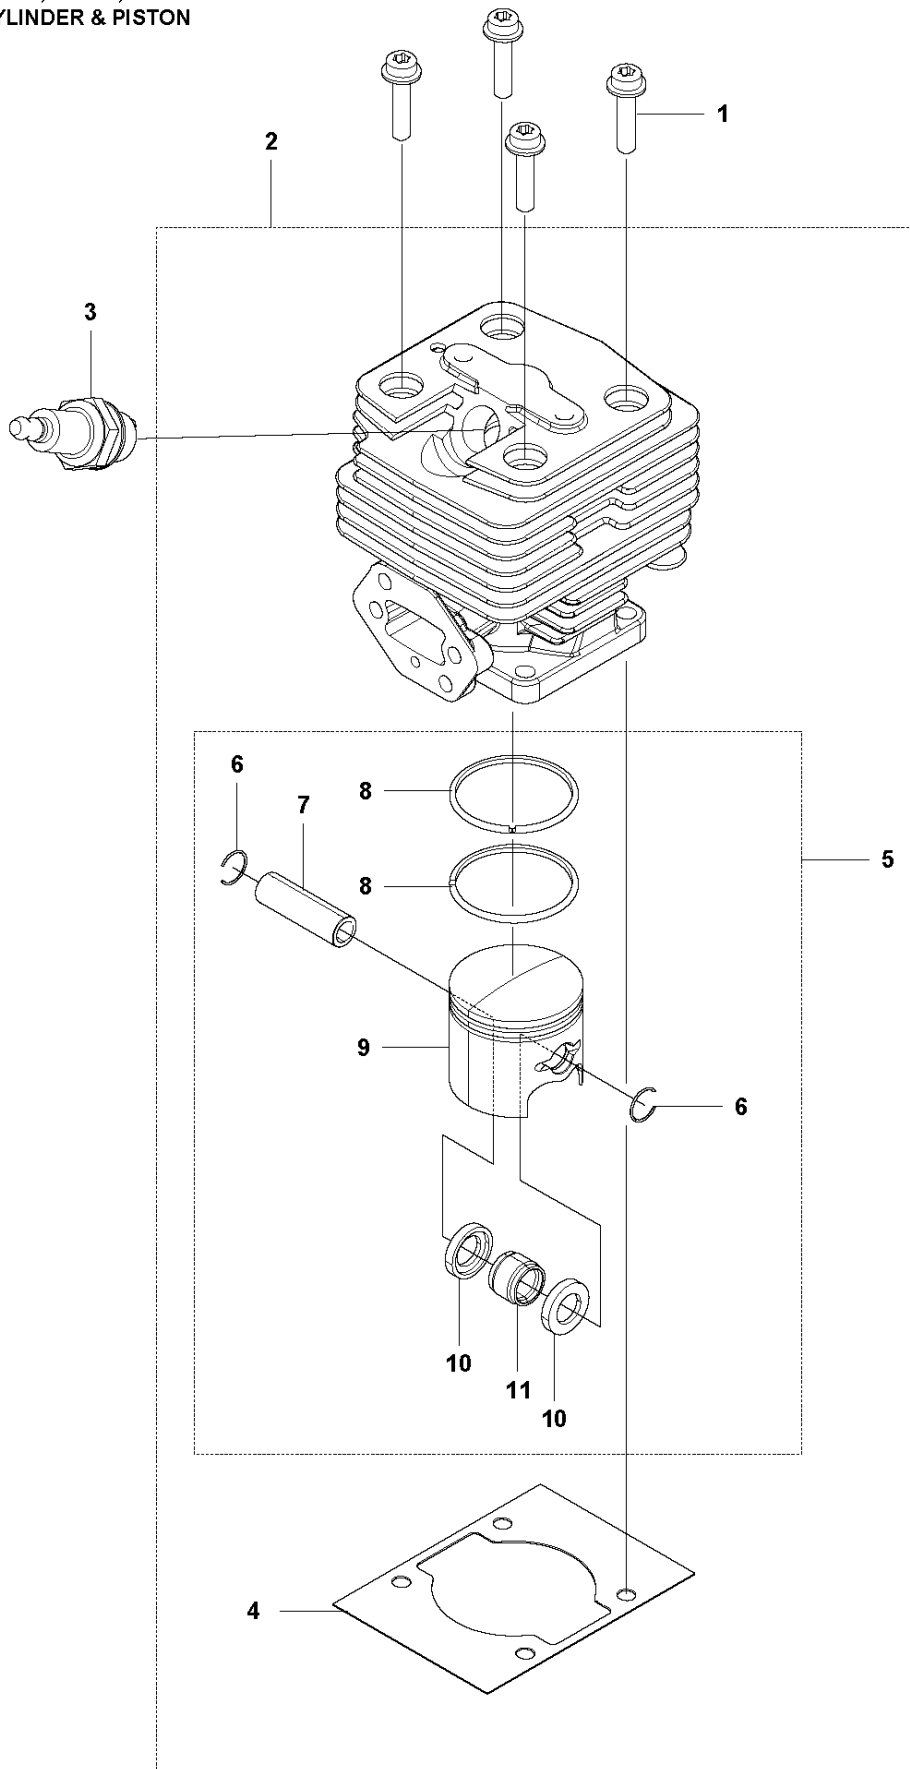

M 531RS, 541RS, 541RST
CYLINDER & PISTON

CYLINDER PISTON

541 RS, 2018-01

Ref	Part No	Description	Remark	QTY KIT	
1	506 74 52-01	BOLT		4	
2	593 30 50-01	CYLINDER KIT	541RS	1	
3	515 49 74-01	SPARKPLUGBPMR7A		1	
4	510 06 43-01	GASKET		1	
5	593 30 51-01	PISTON ASSY	541RS	1	2
6	516 28 30-01	RING		2	2,5
7	505 29 71-01	PIN	541RS	1	2,5
8	510 91 79-01	PISTON RING	541RS	2	2,5
9	505 29 69-01	PISTON	541RS	1	2,5
10	513 75 24-01	WASHER		2	2,5
11	505 29 73-01	BEARING		1	2,5