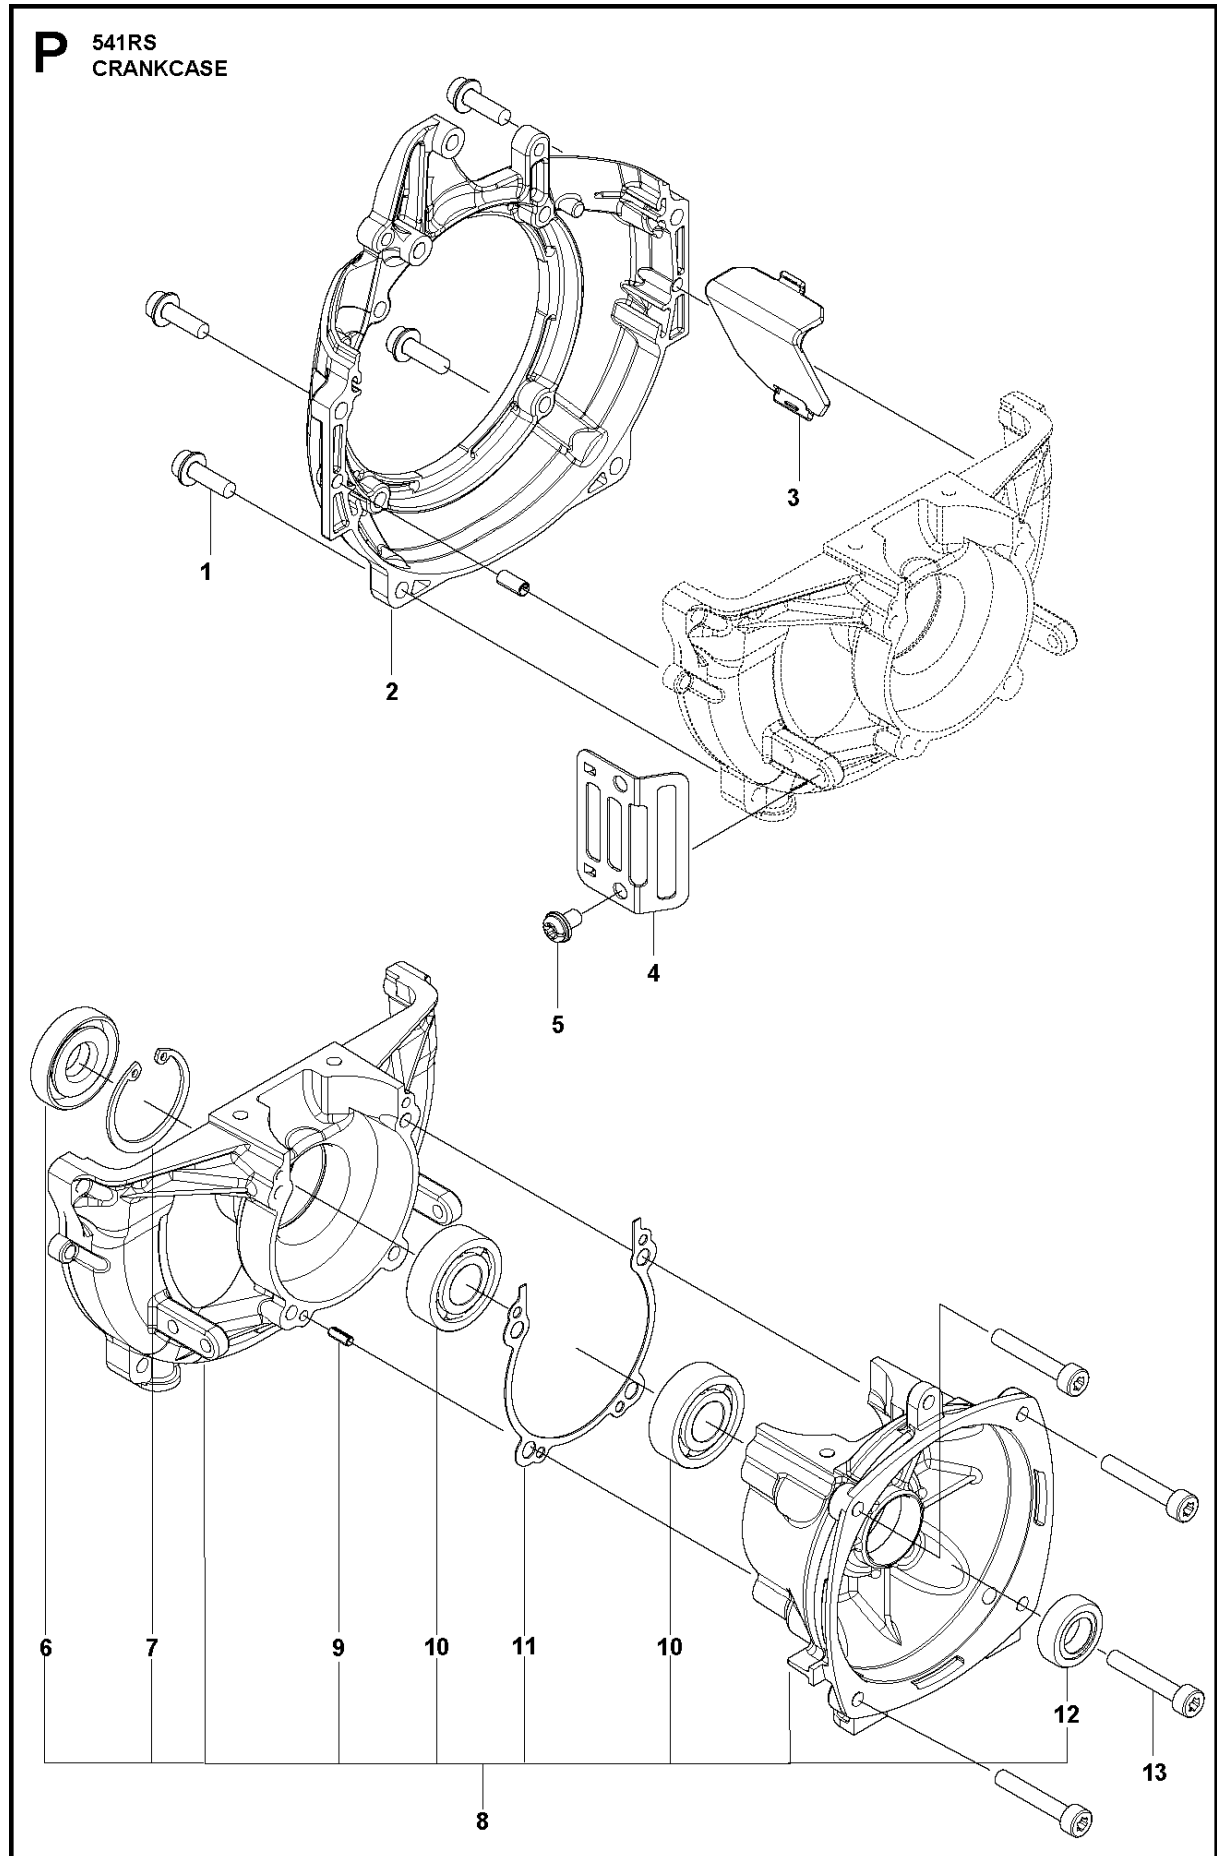

SPARE PARTS LIST

BRUSHCUTTERS/CLEARING SAWS

541 RS, 2018-01

CRANKCASE

541 RS, 2018-01

Ref	Part No	Description	Remark	QTY KIT	
1	515 39 13-01	BOLT		4	
2	574 72 12-01	COVER		1	
3	505 30 04-01	PLATE		1	
4	505 29 62-01	GUARD		1	
5	544 25 68-01	SCREW		1	
6	505 29 67-01	SEAL		1	8
7	504 12 10-01	SNAP RING		1	8
8	593 30 54-01	CRANKCASE ASSY		1	
9	505 29 61-01	PIN		3	8
10	505 29 65-01	BEARING		2	8
11	505 29 64-01	GASKET		1	8
12	504 12 15-01	SEALING		1	8
13	586 49 62-01	BOLT		4	

CARBURETOR & AIR FILTER

541 RS, 2018-01

Ref	Part No	Description	Remark	QTY	KIT
1	584 95 63-01	SCREW		2	
2	590 57 94-01	CLEANER		1	
3	506 61 40-01	SCREW		1	2
4	505 30 89-01	PLATE.CHOKE		1	2
5	590 58 10-01	CHOKE LEVER		1	2
6	506 74 42-01	COVER		1	
7	587 10 67-01	CARBURETTOR		1	
8	505 30 50-01	GASKET		1	
9	521 51 69-01	BOLT		2	
10	526 52 05-01	INSULATOR		1	
11	505 30 49-01	GASKET.INSU		1	
12	587 08 80-01	PLATE		1	
13	590 91 06-01	FILTER		1	
14	587 28 76-02	AIR FILTER		1	
15	590 93 23-01	AIR FILTER ASSY		1	
16	576 99 24-05	KNOB		1	15

D 541RS
THROTTLE HANDLE

THROTTLE CONTROLS

541 RS, 2018-01

Ref	Part No	Description	Remark	QTY	KIT
1	537 18 35-07	HANDLE ASSY		1	
2	503 71 82-01	SWITCH		1	1
3	503 22 10-13	HEXAGON NUT		1	1
4	537 16 07-03	THROTTLE LOCKOUT		1	1
5	506 49 51-01	THROTTLE LOCKOUT		1	1
6	506 49 50-01	THROTTLE CONTROL		1	1
7	537 17 42-01	SPRING THROTTLE TRIG		1	1
8	537 17 43-01	SPRING		1	1
9	537 16 03-01	HANDLE HALF		1	1
10	503 21 66-74	SCREW IHSC T		2	1
12	503 20 07-82	SCREW IHSCFM		1	1
11	537 16 02-03	HANDLE HALF		1	1
13	522 03 66-01	THROTTLE CABLE ASSY		1	