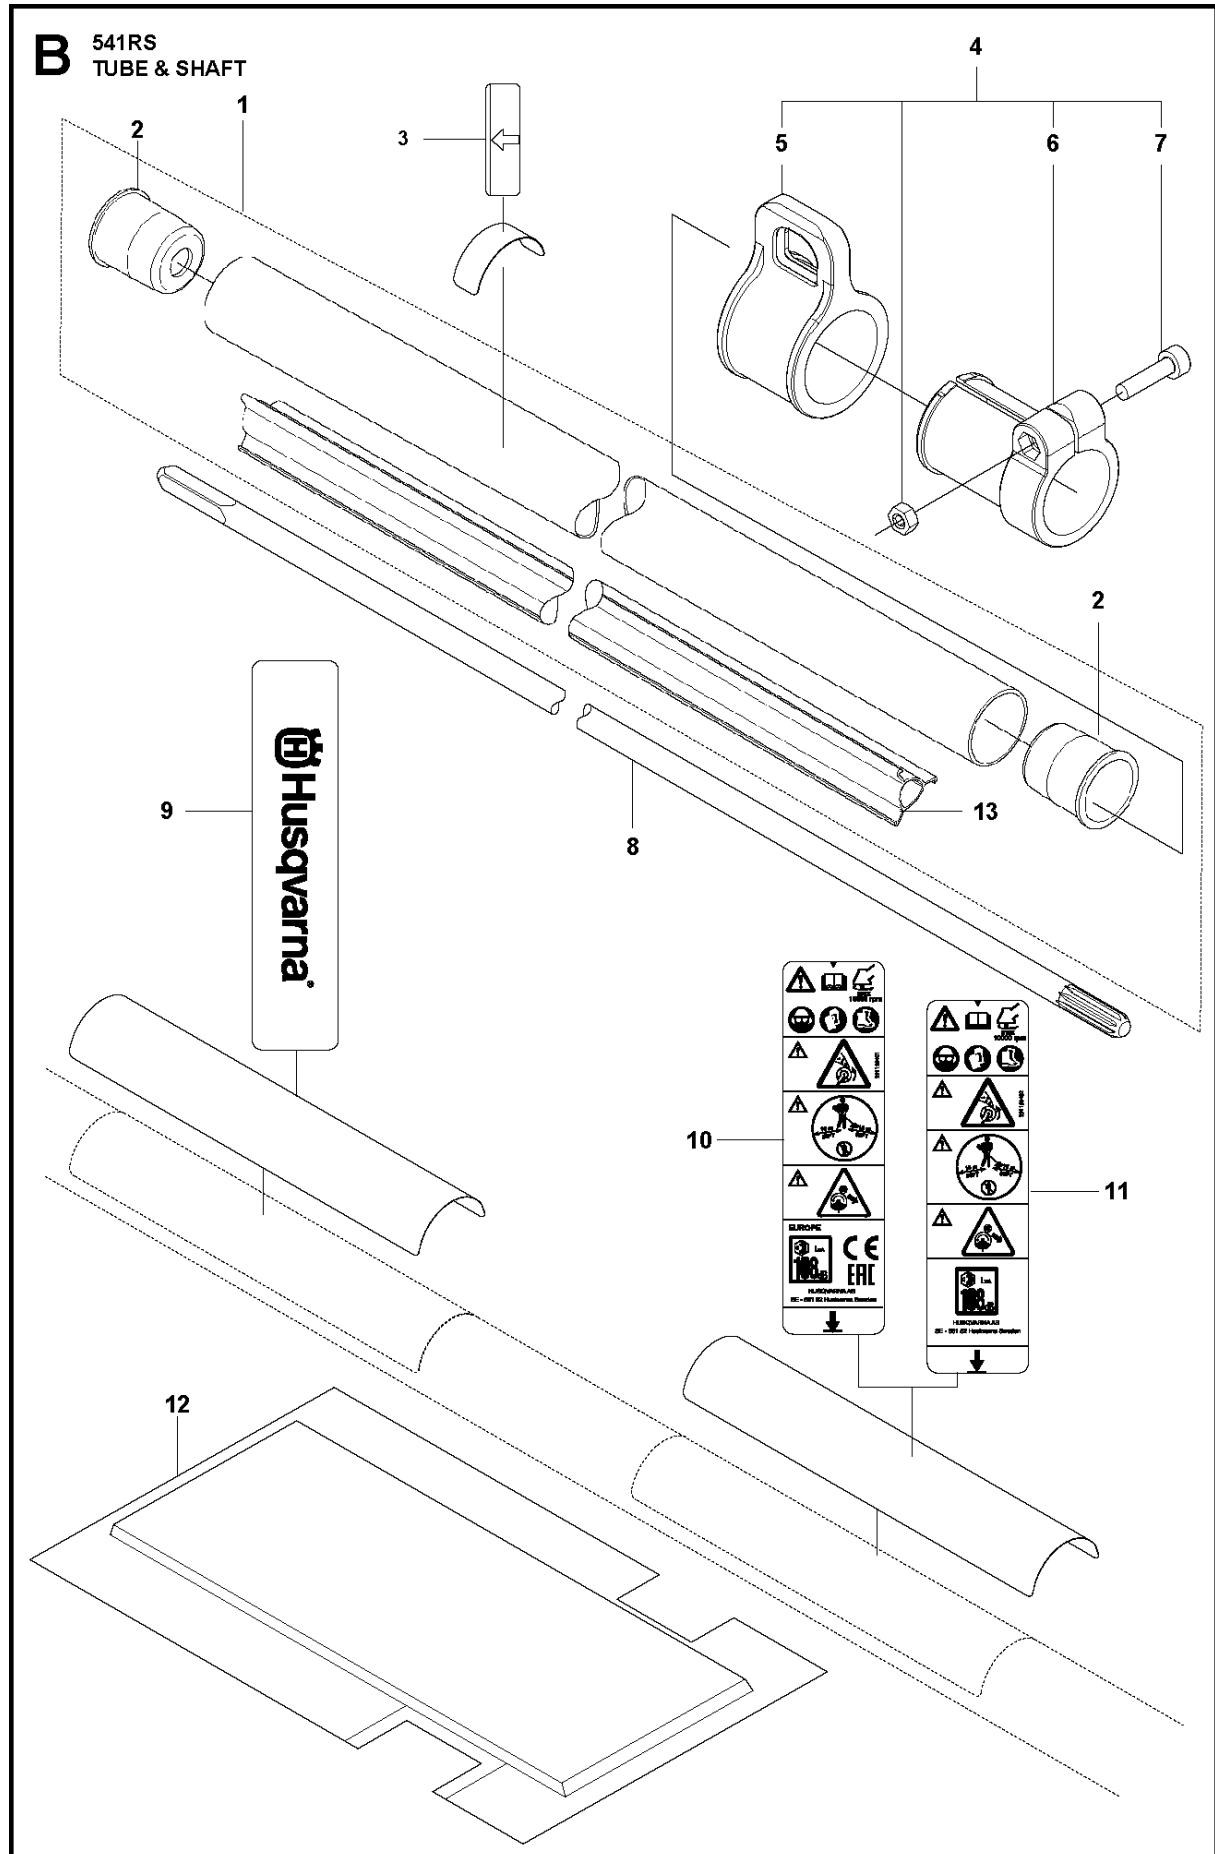

SPARE PARTS LIST

BRUSHCUTTERS/CLEARING SAWS

541 RS, 2018-01

CRANKCASE

541 RS, 2018-01

Ref	Part No	Description	Remark	QTY KIT	
1	515 39 13-01	BOLT		4	
2	574 72 12-01	COVER		1	
3	505 30 04-01	PLATE		1	
4	505 29 62-01	GUARD		1	
5	544 25 68-01	SCREW		1	
6	505 29 67-01	SEAL		1	8
7	504 12 10-01	SNAP RING		1	8
8	593 30 54-01	CRANKCASE ASSY		1	
9	505 29 61-01	PIN		3	8
10	505 29 65-01	BEARING		2	8
11	505 29 64-01	GASKET		1	8
12	504 12 15-01	SEALING		1	8
13	586 49 62-01	BOLT		4	

CARBURETOR & AIR FILTER

541 RS, 2018-01

Ref	Part No	Description	Remark	QTY	KIT
1	584 95 63-01	SCREW		2	
2	590 57 94-01	CLEANER		1	
3	506 61 40-01	SCREW		1	2
4	505 30 89-01	PLATE.CHOKE		1	2
5	590 58 10-01	CHOKE LEVER		1	2
6	506 74 42-01	COVER		1	
7	587 10 67-01	CARBURETTOR		1	
8	505 30 50-01	GASKET		1	
9	521 51 69-01	BOLT		2	
10	526 52 05-01	INSULATOR		1	
11	505 30 49-01	GASKET.INSU		1	
12	587 08 80-01	PLATE		1	
13	590 91 06-01	FILTER		1	
14	587 28 76-02	AIR FILTER		1	
15	590 93 23-01	AIR FILTER ASSY		1	
16	576 99 24-05	KNOB		1	15

D 541RS
THROTTLE HANDLE

THROTTLE CONTROLS

541 RS, 2018-01

Ref	Part No	Description	Remark	QTY	KIT
1	537 18 35-07	HANDLE ASSY		1	
2	503 71 82-01	SWITCH		1	1
3	503 22 10-13	HEXAGON NUT		1	1
4	537 16 07-03	THROTTLE LOCKOUT		1	1
5	506 49 51-01	THROTTLE LOCKOUT		1	1
6	506 49 50-01	THROTTLE CONTROL		1	1
7	537 17 42-01	SPRING THROTTLE TRIG		1	1
8	537 17 43-01	SPRING		1	1
9	537 16 03-01	HANDLE HALF		1	1
10	503 21 66-74	SCREW IHSC T		2	1
12	503 20 07-82	SCREW IHSCFM		1	1
11	537 16 02-03	HANDLE HALF		1	1
13	522 03 66-01	THROTTLE CABLE ASSY		1	