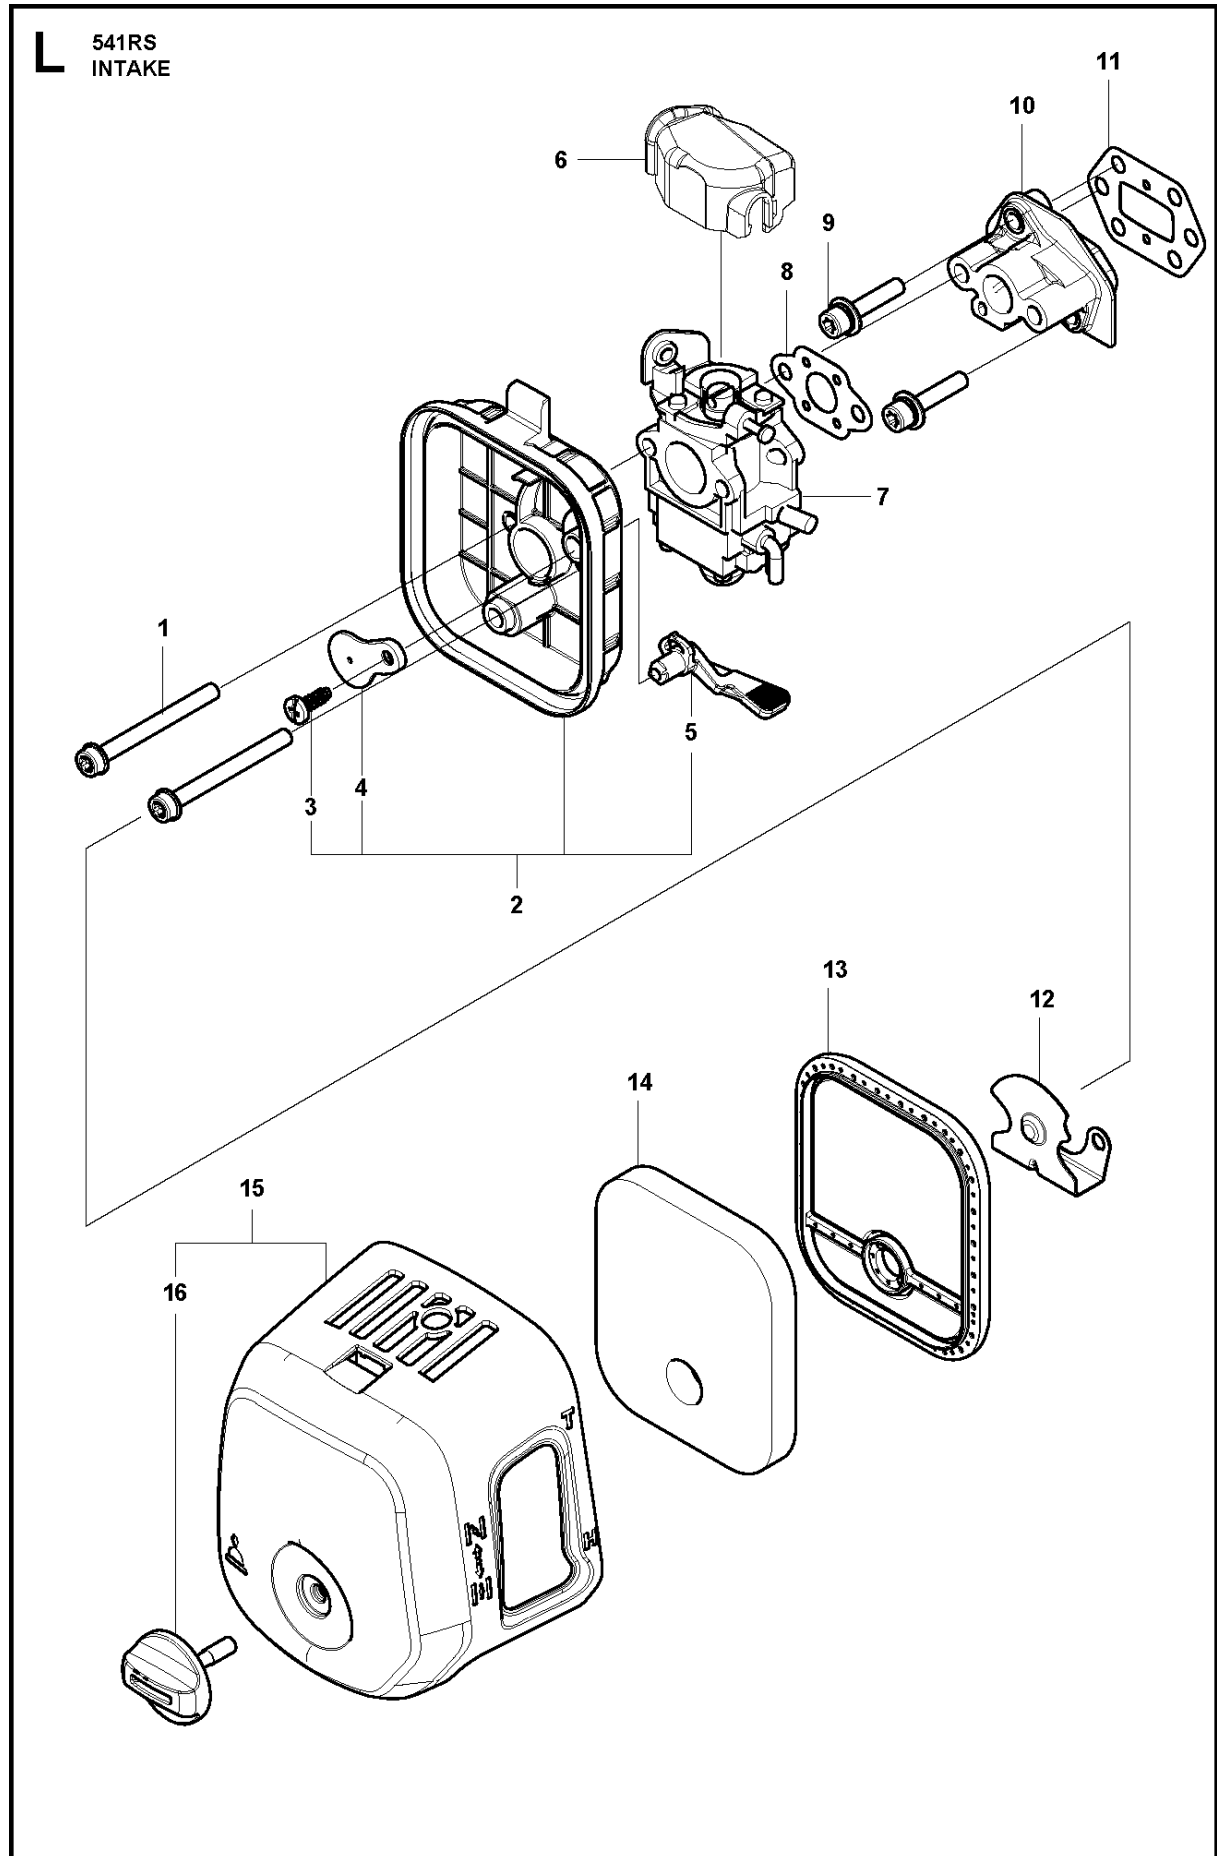

SPARE PARTS LIST

BRUSHCUTTERS/CLEARING SAWS

541 RS, 2018-01

CRANKCASE

541 RS, 2018-01

Ref	Part No	Description	Remark	QTY KIT	
1	515 39 13-01	BOLT		4	
2	574 72 12-01	COVER		1	
3	505 30 04-01	PLATE		1	
4	505 29 62-01	GUARD		1	
5	544 25 68-01	SCREW		1	
6	505 29 67-01	SEAL		1	8
7	504 12 10-01	SNAP RING		1	8
8	593 30 54-01	CRANKCASE ASSY		1	
9	505 29 61-01	PIN		3	8
10	505 29 65-01	BEARING		2	8
11	505 29 64-01	GASKET		1	8
12	504 12 15-01	SEALING		1	8
13	586 49 62-01	BOLT		4	

CARBURETOR & AIR FILTER

541 RS, 2018-01

Ref	Part No	Description	Remark	QTY	KIT
1	584 95 63-01	SCREW		2	
2	590 57 94-01	CLEANER		1	
3	506 61 40-01	SCREW		1	2
4	505 30 89-01	PLATE.CHOKE		1	2
5	590 58 10-01	CHOKE LEVER		1	2
6	506 74 42-01	COVER		1	
7	587 10 67-01	CARBURETTOR		1	
8	505 30 50-01	GASKET		1	
9	521 51 69-01	BOLT		2	
10	526 52 05-01	INSULATOR		1	
11	505 30 49-01	GASKET.INSU		1	
12	587 08 80-01	PLATE		1	
13	590 91 06-01	FILTER		1	
14	587 28 76-02	AIR FILTER		1	
15	590 93 23-01	AIR FILTER ASSY		1	
16	576 99 24-05	KNOB		1	15

D 541RS
THROTTLE HANDLE

THROTTLE CONTROLS

541 RS, 2018-01

Ref	Part No	Description	Remark	QTY	KIT
1	537 18 35-07	HANDLE ASSY		1	
2	503 71 82-01	SWITCH		1	1
3	503 22 10-13	HEXAGON NUT		1	1
4	537 16 07-03	THROTTLE LOCKOUT		1	1
5	506 49 51-01	THROTTLE LOCKOUT		1	1
6	506 49 50-01	THROTTLE CONTROL		1	1
7	537 17 42-01	SPRING THROTTLE TRIG		1	1
8	537 17 43-01	SPRING		1	1
9	537 16 03-01	HANDLE HALF		1	1
10	503 21 66-74	SCREW IHSC T		2	1
12	503 20 07-82	SCREW IHSCFM		1	1
11	537 16 02-03	HANDLE HALF		1	1
13	522 03 66-01	THROTTLE CABLE ASSY		1	