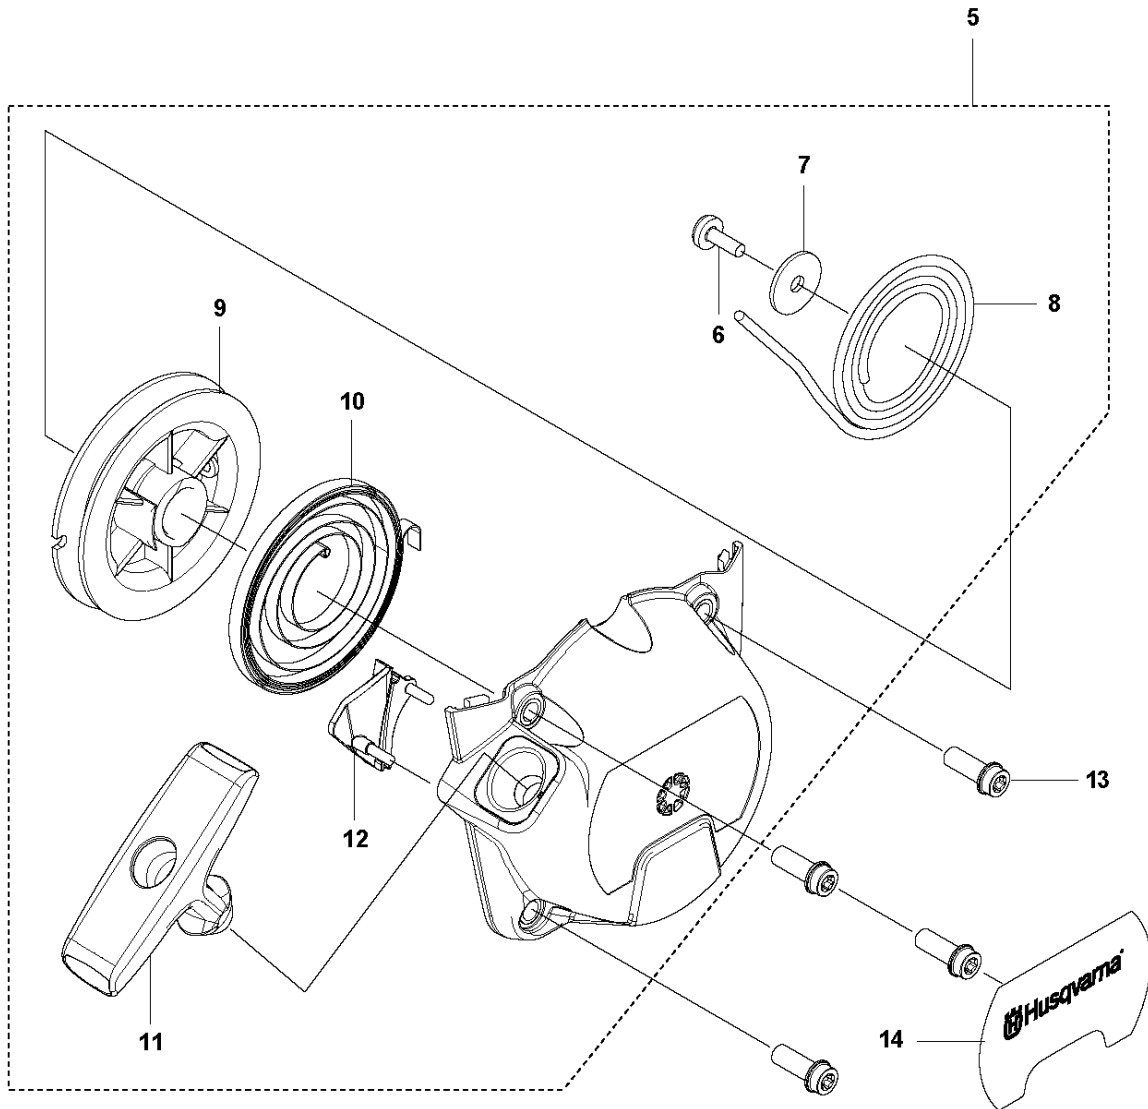

J 541RS
STARTER

STARTER

541 RS, 2018-01

Ref	Part No	Description	Remark	QTY	KIT
1	528 75 54-01	PULLEY		1	
2	501 93 90-01	CLIP		2	1
3	501 93 89-01	SPRING		2	1
4	501 93 91-01	STARTER PAWL		2	1
5	590 57 89-01	STARTER		1	
6	501 93 22-01	SCREW		1	5
7	501 93 17-01	WASHER		1	5
8	501 92 99-01	STARTER ROPE		1	5
9	501 92 98-01	REEL		1	5
10	501 93 52-01	SPRING		1	5
11	537 23 25-01	STARTER HANDLE		1	5
12	590 57 90-01	COVER		1	5
13	590 63 13-01	SCREW		4	
14	591 19 92-01	DECAL		1