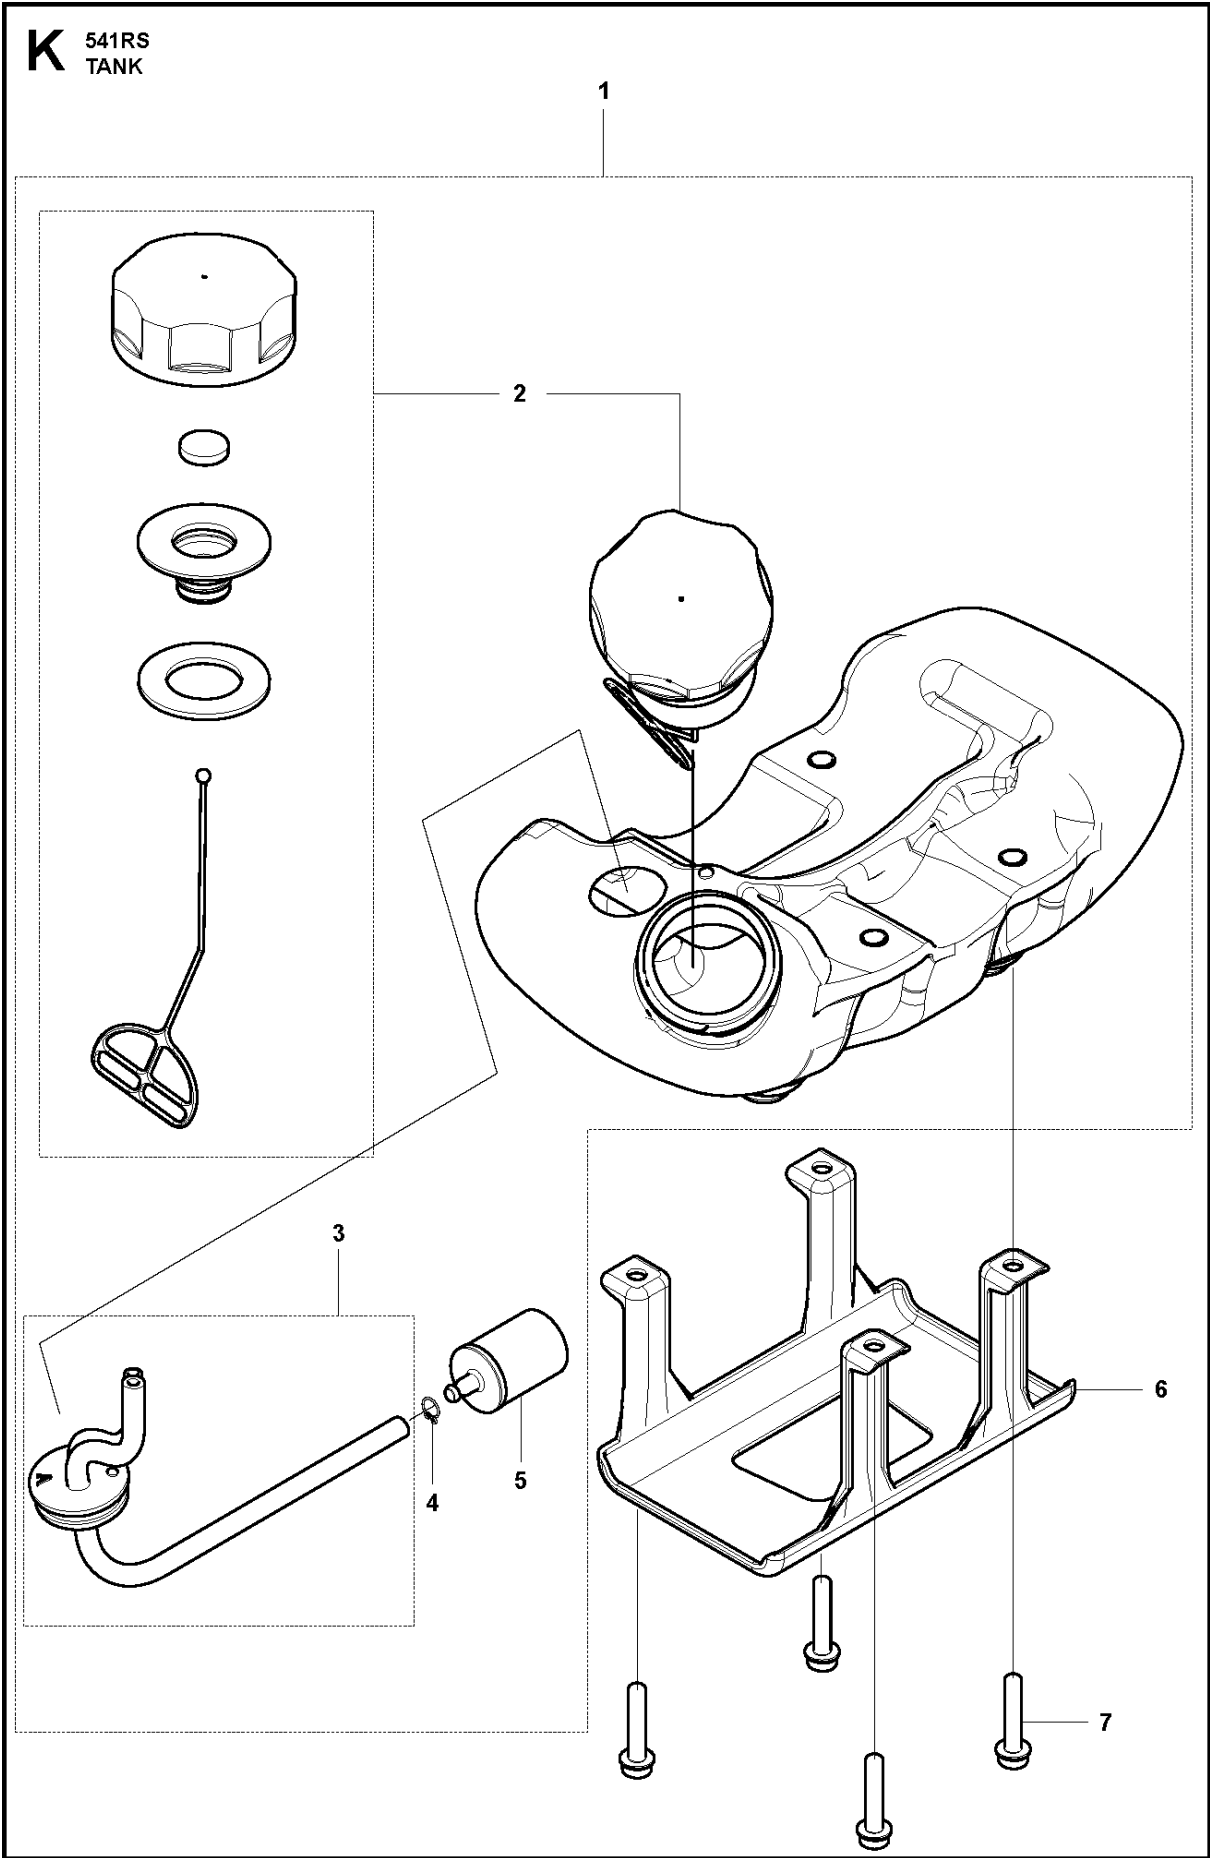

FUEL TANK

541 RS, 2018-01

Ref	Part No	Description	Remark	QTY	KIT
1	592 61 37-02	TANK ASSY	541RS	1	
2	590 84 21-01	CAP ASSY		1	1
3	505 31 03-01	FUEL HOSE	541RS	1	1
4	506 70 70-01	CLIP		1	1
5	503 44 32-01	FUEL FILTER		1	1
6	590 78 42-01	GUARD		1	
7	525 75 51-04	SCREW ITXSCFM		4