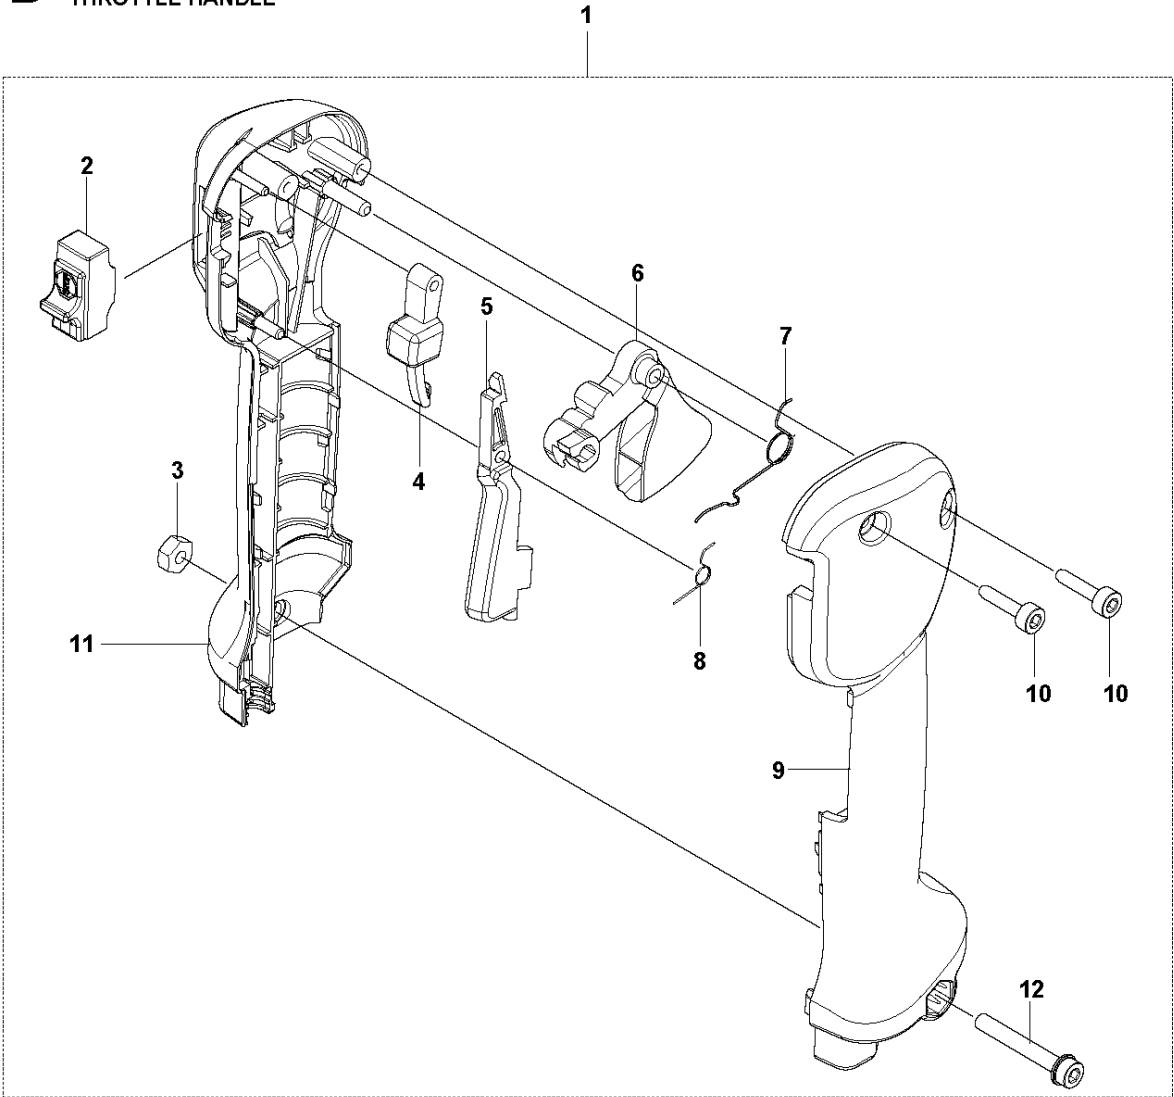

SPARE PARTS LIST

BRUSHCUTTERS/CLEARING SAWS

541 RS, 2018-01

CRANKCASE

541 RS, 2018-01

Ref	Part No	Description	Remark	QTY KIT	
1	515 39 13-01	BOLT		4	
2	574 72 12-01	COVER		1	
3	505 30 04-01	PLATE		1	
4	505 29 62-01	GUARD		1	
5	544 25 68-01	SCREW		1	
6	505 29 67-01	SEAL		1	8
7	504 12 10-01	SNAP RING		1	8
8	593 30 54-01	CRANKCASE ASSY		1	
9	505 29 61-01	PIN		3	8
10	505 29 65-01	BEARING		2	8
11	505 29 64-01	GASKET		1	8
12	504 12 15-01	SEALING		1	8
13	586 49 62-01	BOLT		4	

CARBURETOR & AIR FILTER

541 RS, 2018-01

Ref	Part No	Description	Remark	QTY	KIT
1	584 95 63-01	SCREW		2	
2	590 57 94-01	CLEANER		1	
3	506 61 40-01	SCREW		1	2
4	505 30 89-01	PLATE.CHOKE		1	2
5	590 58 10-01	CHOKE LEVER		1	2
6	506 74 42-01	COVER		1	
7	587 10 67-01	CARBURETTOR		1	
8	505 30 50-01	GASKET		1	
9	521 51 69-01	BOLT		2	
10	526 52 05-01	INSULATOR		1	
11	505 30 49-01	GASKET.INSU		1	
12	587 08 80-01	PLATE		1	
13	590 91 06-01	FILTER		1	
14	587 28 76-02	AIR FILTER		1	
15	590 93 23-01	AIR FILTER ASSY		1	
16	576 99 24-05	KNOB		1	15

D 541RS
THROTTLE HANDLE

THROTTLE CONTROLS

541 RS, 2018-01

Ref	Part No	Description	Remark	QTY	KIT
1	537 18 35-07	HANDLE ASSY		1	
2	503 71 82-01	SWITCH		1	1
3	503 22 10-13	HEXAGON NUT		1	1
4	537 16 07-03	THROTTLE LOCKOUT		1	1
5	506 49 51-01	THROTTLE LOCKOUT		1	1
6	506 49 50-01	THROTTLE CONTROL		1	1
7	537 17 42-01	SPRING THROTTLE TRIG		1	1
8	537 17 43-01	SPRING		1	1
9	537 16 03-01	HANDLE HALF		1	1
10	503 21 66-74	SCREW IHSC T		2	1
12	503 20 07-82	SCREW IHSCFM		1	1
11	537 16 02-03	HANDLE HALF		1	1
13	522 03 66-01	THROTTLE CABLE ASSY		1	