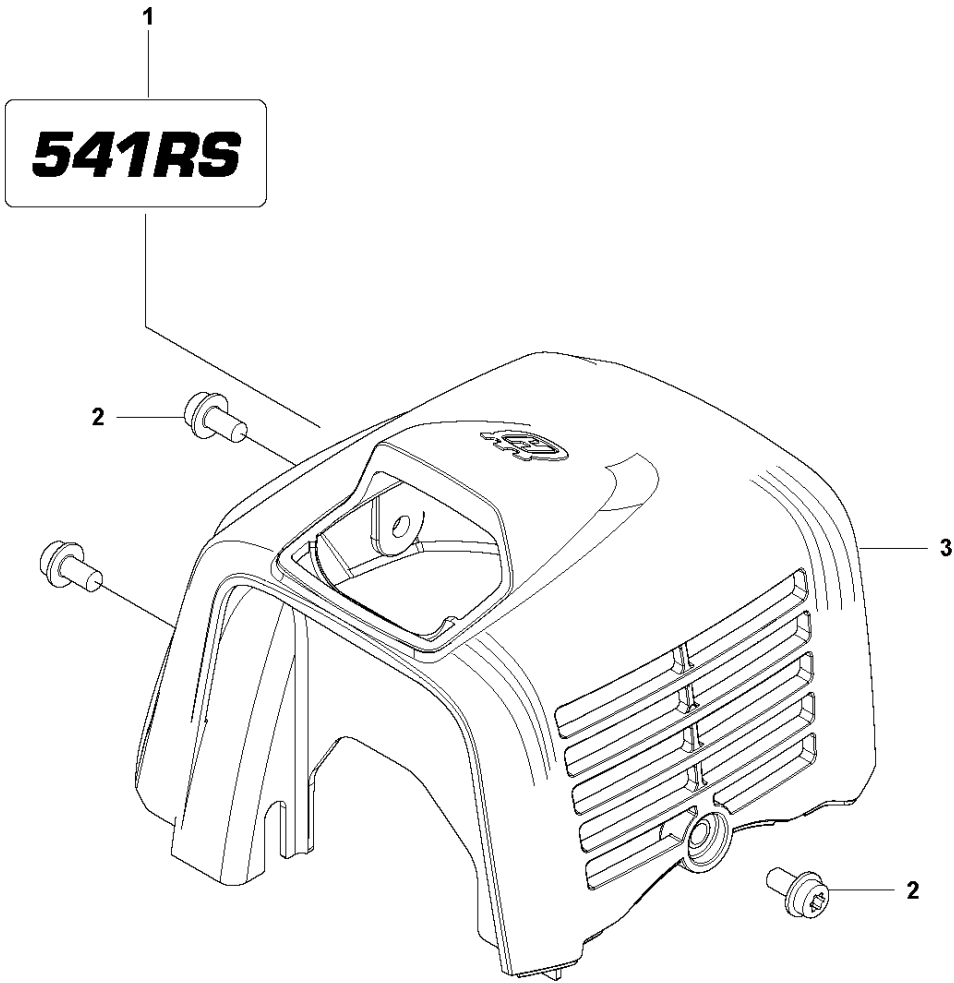

G 541RS
CYLINDER COVER

CYLINDER COVER

541 RS, 2018-01

Ref	Part No	Description	Remark	QTY KIT
1	591 20 01-01	DECAL	541RS	1
2	521 51 59-01	BOLT		3
3	590 57 86-01	CYLINDER COVER		1