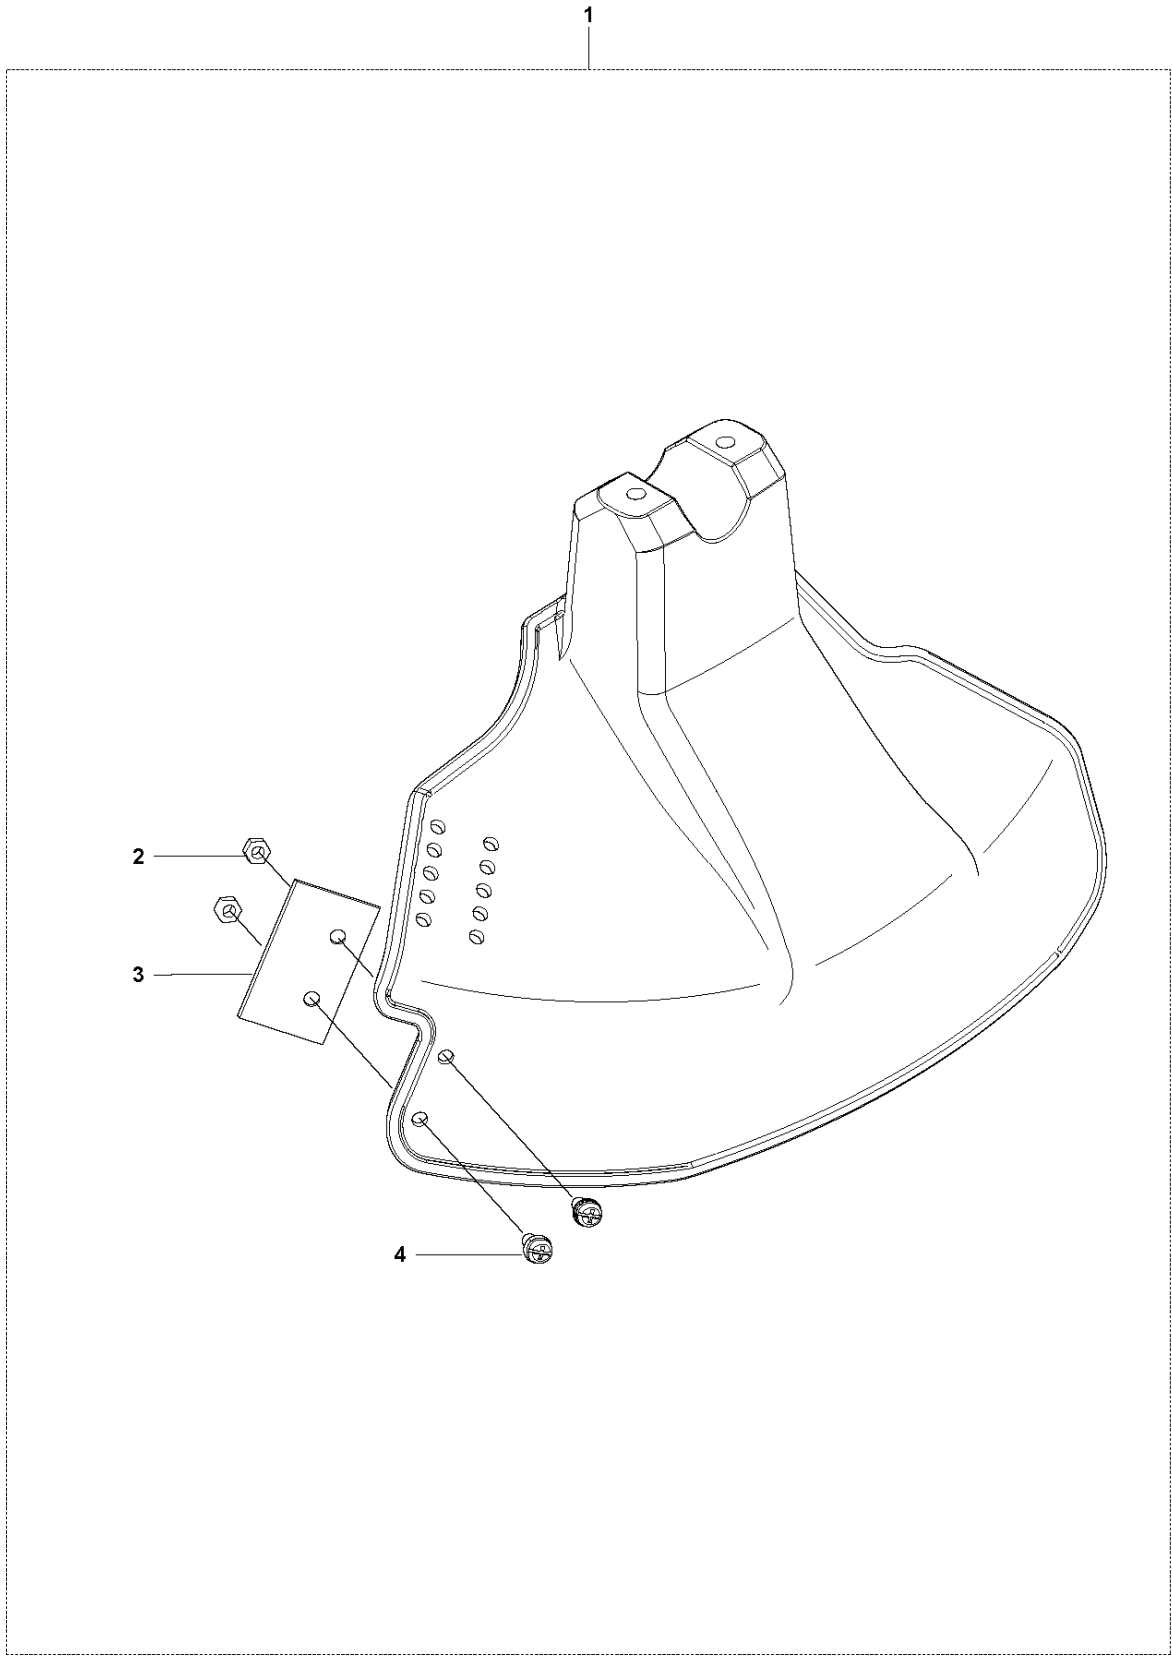

S2 541RS (Asia)
ACCESSORIES

ACCESSORIES

541 RS, 2018-01

Ref	Part No	Description	Remark	QTY KIT	
1	584 40 42-01	SPLASH GUARD		1	
2	521 00 06-01	NUT		2	1
3	515 58 62-01	BLADE		1	1
4	510 47 83-01	SCREW		2	1