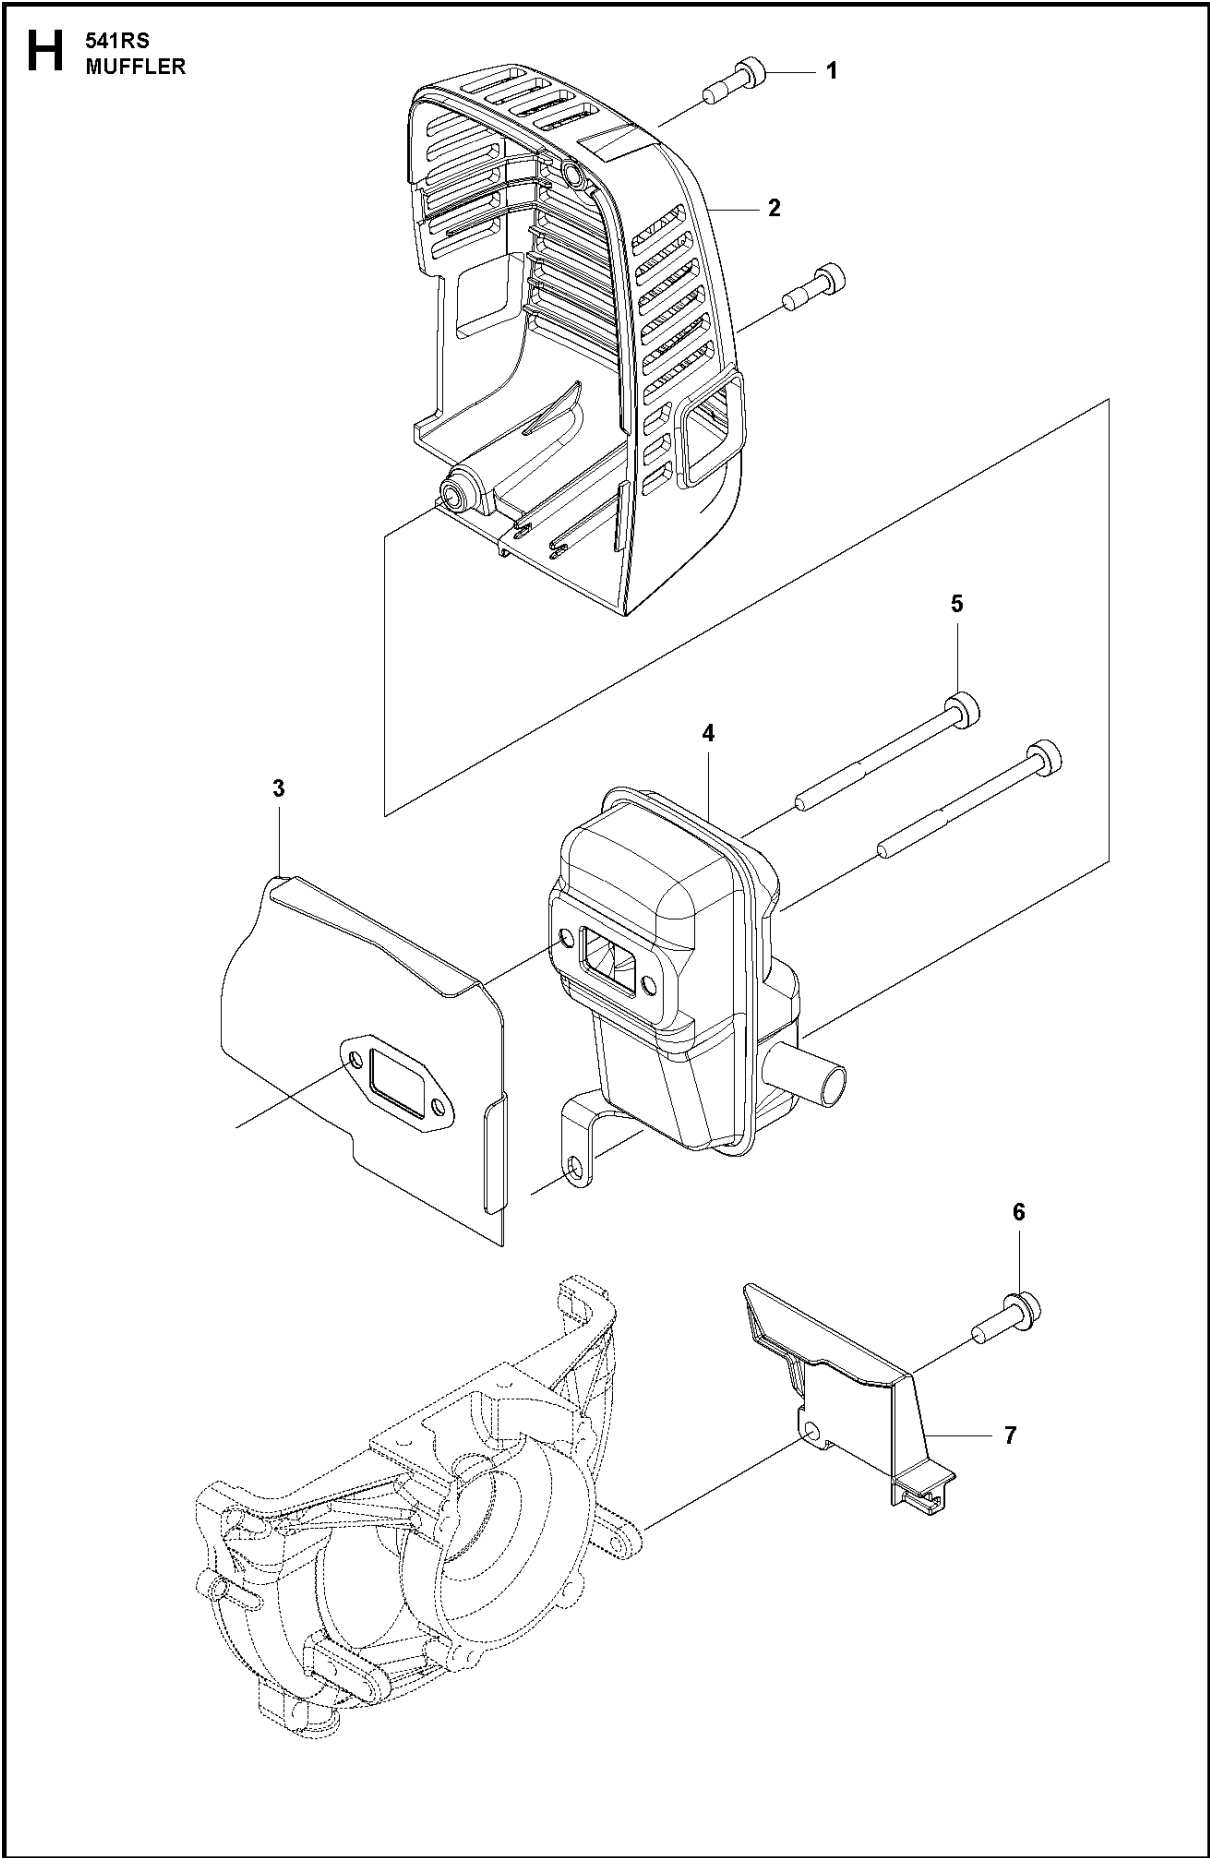

MUFFLER

541 RS, 2018-01

Ref	Part No	Description	Remark	QTY KIT
1	591 35 84-01	SCREW		2
2	590 57 85-01	MUFFLER COVER		1
3	591 10 30-01	GASKET		1
4	505 29 93-01	MUFFLER	541 RS	1
5	592 63 16-01	SCREW	541 RS	2
6	515 39 13-01	BOLT		1
7	590 57 84-01	PLATE		1