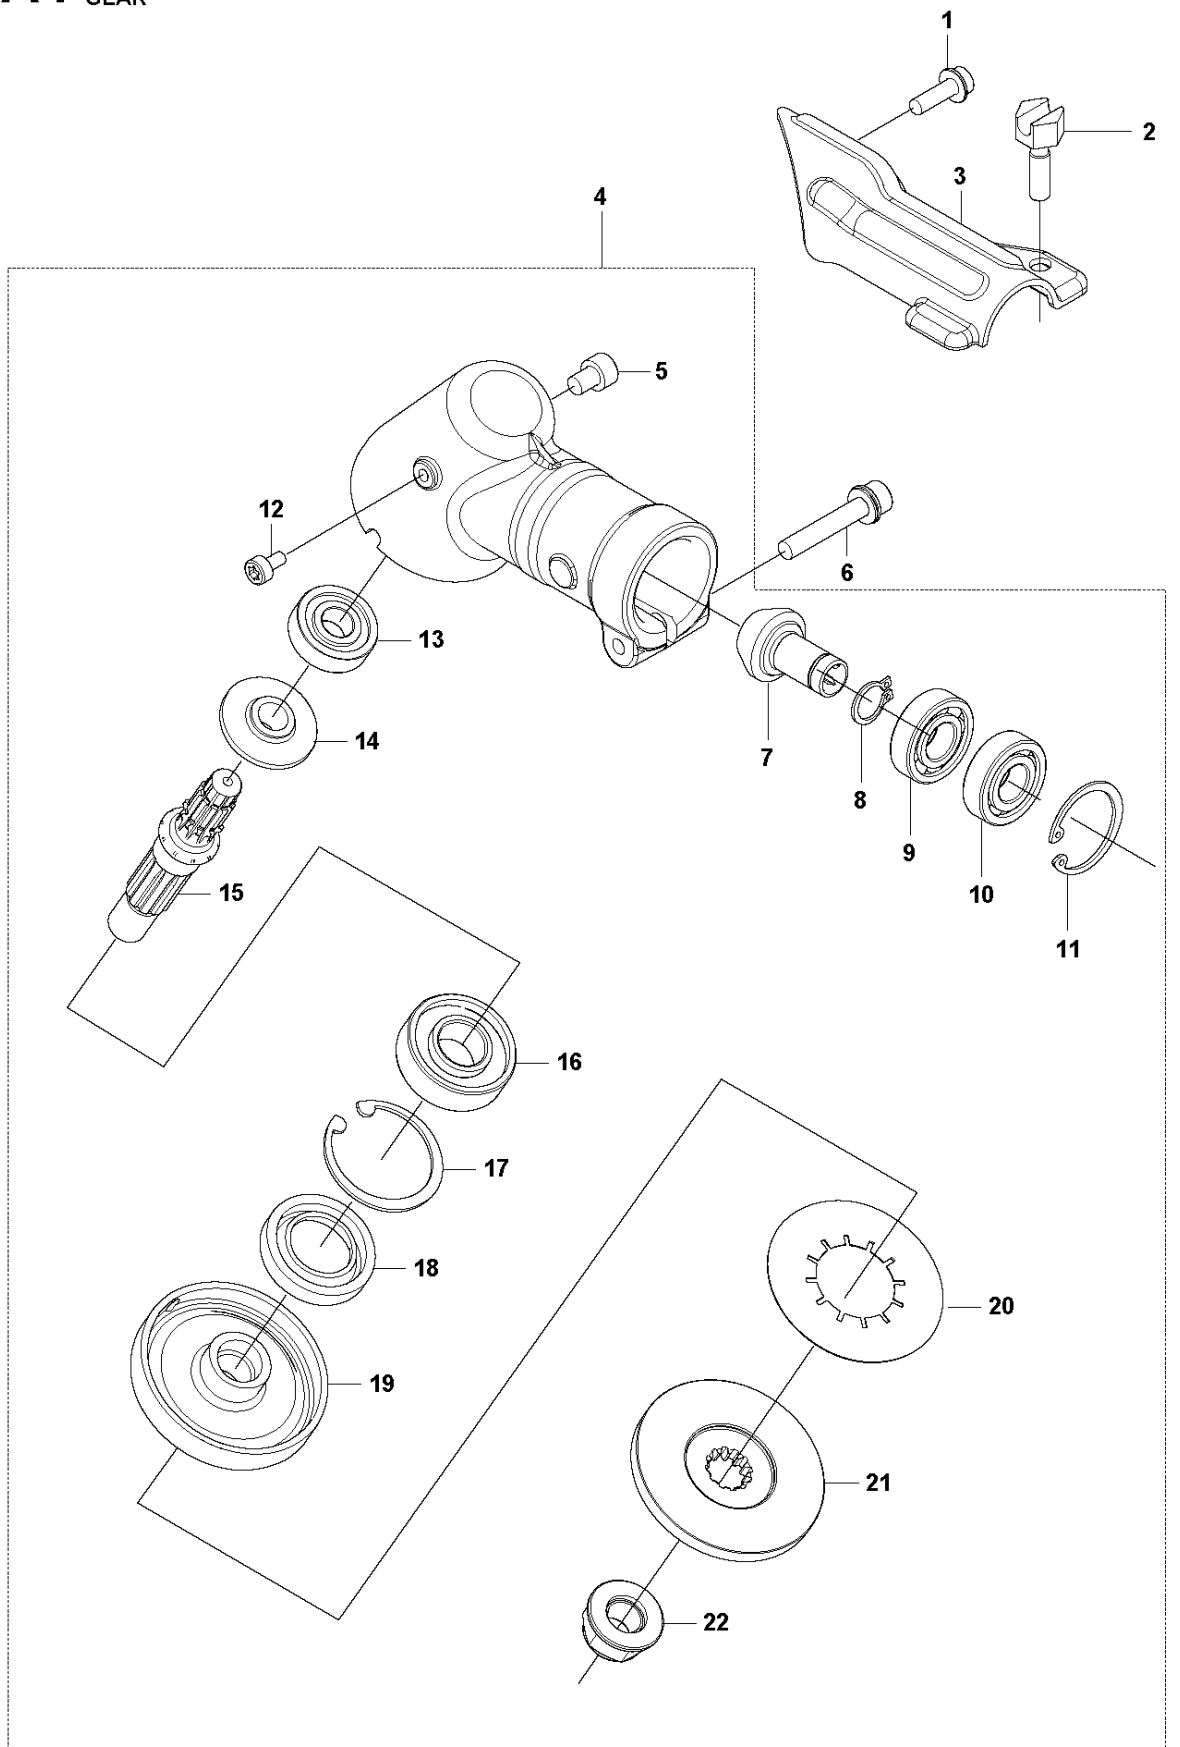

A1 541RS (All except Asia)
GEAR

GEARS

541 RS, 2018-01

Ref	Part No	Description	Remark	QTY	KIT
1	574 71 08-01	BOLT		1	
2	537 18 95-01	SCREW		1	
3	528 81 85-01	BRACKET		1	
4	579 07 62-01	GEAR CASE		1	
5	521 86 20-01	BOLT		1	4
6	576 59 07-01	BOLT		1	
7	579 07 68-01	PINION		1	4
8	516 12 41-01	SNAP RING		1	4
9	516 12 79-01	BEARING		1	4
10	516 13 00-01	BEARING		1	4
11	506 60 99-01	SNAP RING		1	4
12	544 36 27-01	BOLT		1	4
13	505 17 02-01	BEARING		1	4
14	579 07 67-01	GEAR		1	4
15	579 07 66-01	SHAFT		1	4
16	516 13 17-01	BEARING		1	4
17	502 84 93-01	SNAP RING		1	4
18	521 52 22-01	SEAL		1	4
19	579 07 69-01	HOLDER		1	4
20	579 07 70-01	PLATE		1	4
21	579 07 71-01	HOLDER		1	4
22	579 07 64-01	NUT		1	4