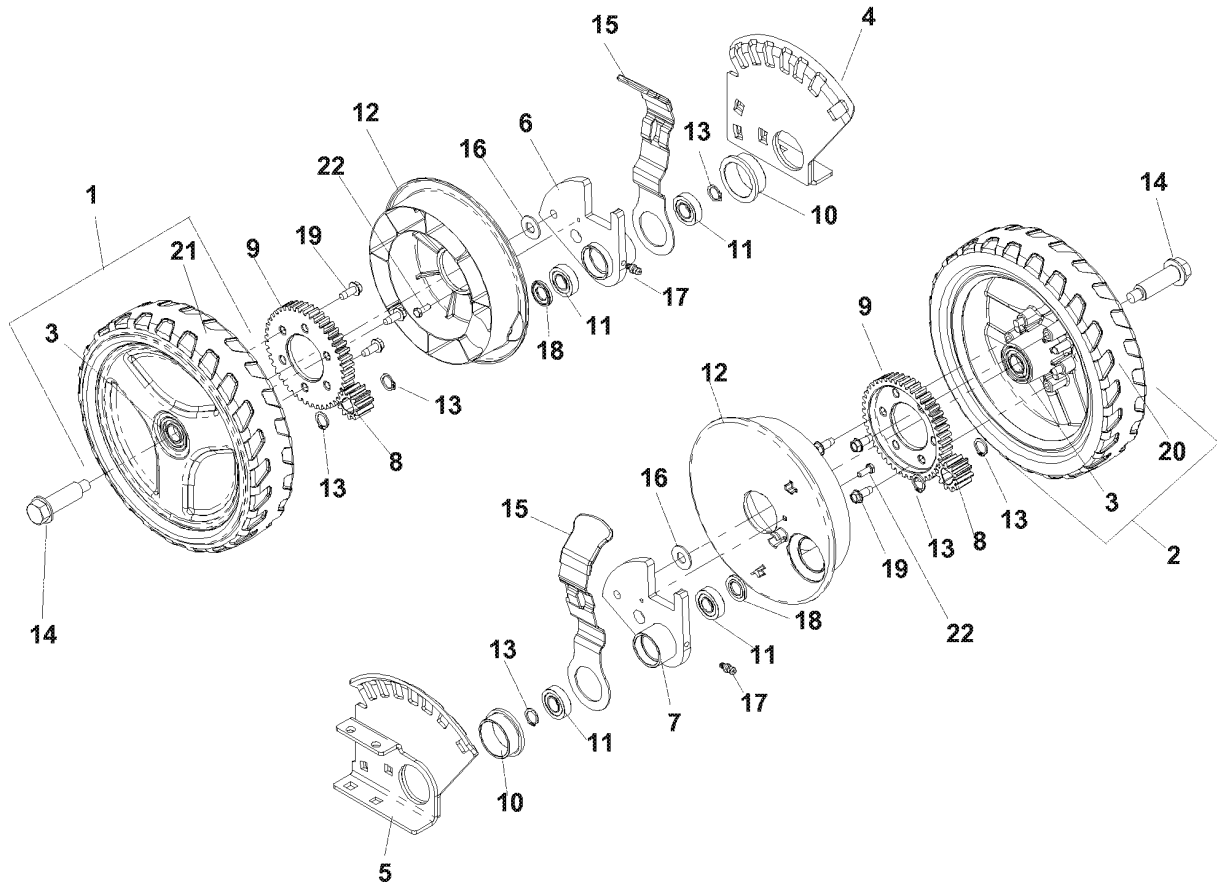

WHEELS & TIRES

REAR WHEELS

MODELS: 968999284, 968999286, 968999287, 968999289,
968999639, 968999640

WHEELS & TIRES

W21 SK, 968999284, 2007-03

Ref	Part No	Description	Remark	QTY KIT
1	539 11 15-03	WHEEL		1
2	539 11 19-72	WHEEL		1
3	539 11 15-04	BEARING		2
4	539 11 15-13	WHEEL MOUNT, LEFT		1
5	539 11 18-75	WHEEL MOUNT, RIGHT		1
6	539 11 15-19	OUTER WHEEL, LEFT		1
7	539 11 18-67	OUTER WHEEL, RIGHT		1
8	539 11 15-09	PINION		2
9	539 11 15-11	GEAR		2
10	539 11 15-16	BUSHING		2
11	539 11 15-17	BEARING, TRANSMISSION SHAFT		4
12	539 11 15-47	DEBRIS GUARD		2
13	539 11 18-72	RING		6
14	539 11 18-73	SHOULDER BOLT		2
15	539 11 19-50	LEVER		2
16	539 11 27-89	AXLE WASHER		2
17	539 11 56-38	ZERK, 3/16, DRIVE IN		2
18	539 11 31-38	WASHER		2
19	539 99 03-62	SCREW		6
20	539 11 19-71	TIRE, 9", RIGHT		1
21	539 11 15-02	TIRE, 9", LEFT		1
22	539 99 04-11	SCREW		2

TRANSMISSION

SELF PROPELLED

MODELS: 968999284, 968999286, 968999287,
968999289, 968999639, 968999640

TRANSMISSION

W21 SK, 968999284, 2007-03

Ref	Part No	Description	Remark	QTY KIT
1	539 11 15-31	BELT		1
2	539 10 98-00	BOLT		1
3	539 11 15-28	DRIVEN PULLEY		1
4	539 11 15-29	CABLE		1
5	539 11 15-35	LEVER		1
6	539 11 18-77	TRANSMISSION SPACER		1
7	539 11 20-46	HCS, 1/4-14 X 1 1/2, SELF TAP		1
8	539 11 29-11	PIVOT BUSHING		1
9	539 11 29-15	SHAFT COVER		1
10	539 11 31-00	PIN		1
11	539 11 31-39	TRANSMISSION W/GREASE SLOT, T13C		1
12	539 97 69-78	NUT		1
13	539 99 05-98	WASHER		1
14	539 99 10-81	SCREW, 1/4-14 X 3/4, SELF TAP		2
15	539 11 18-90	SPRING		1
16	539 11 18-91	KEY SPRING		2
17	539 11 18-93	KEY		2