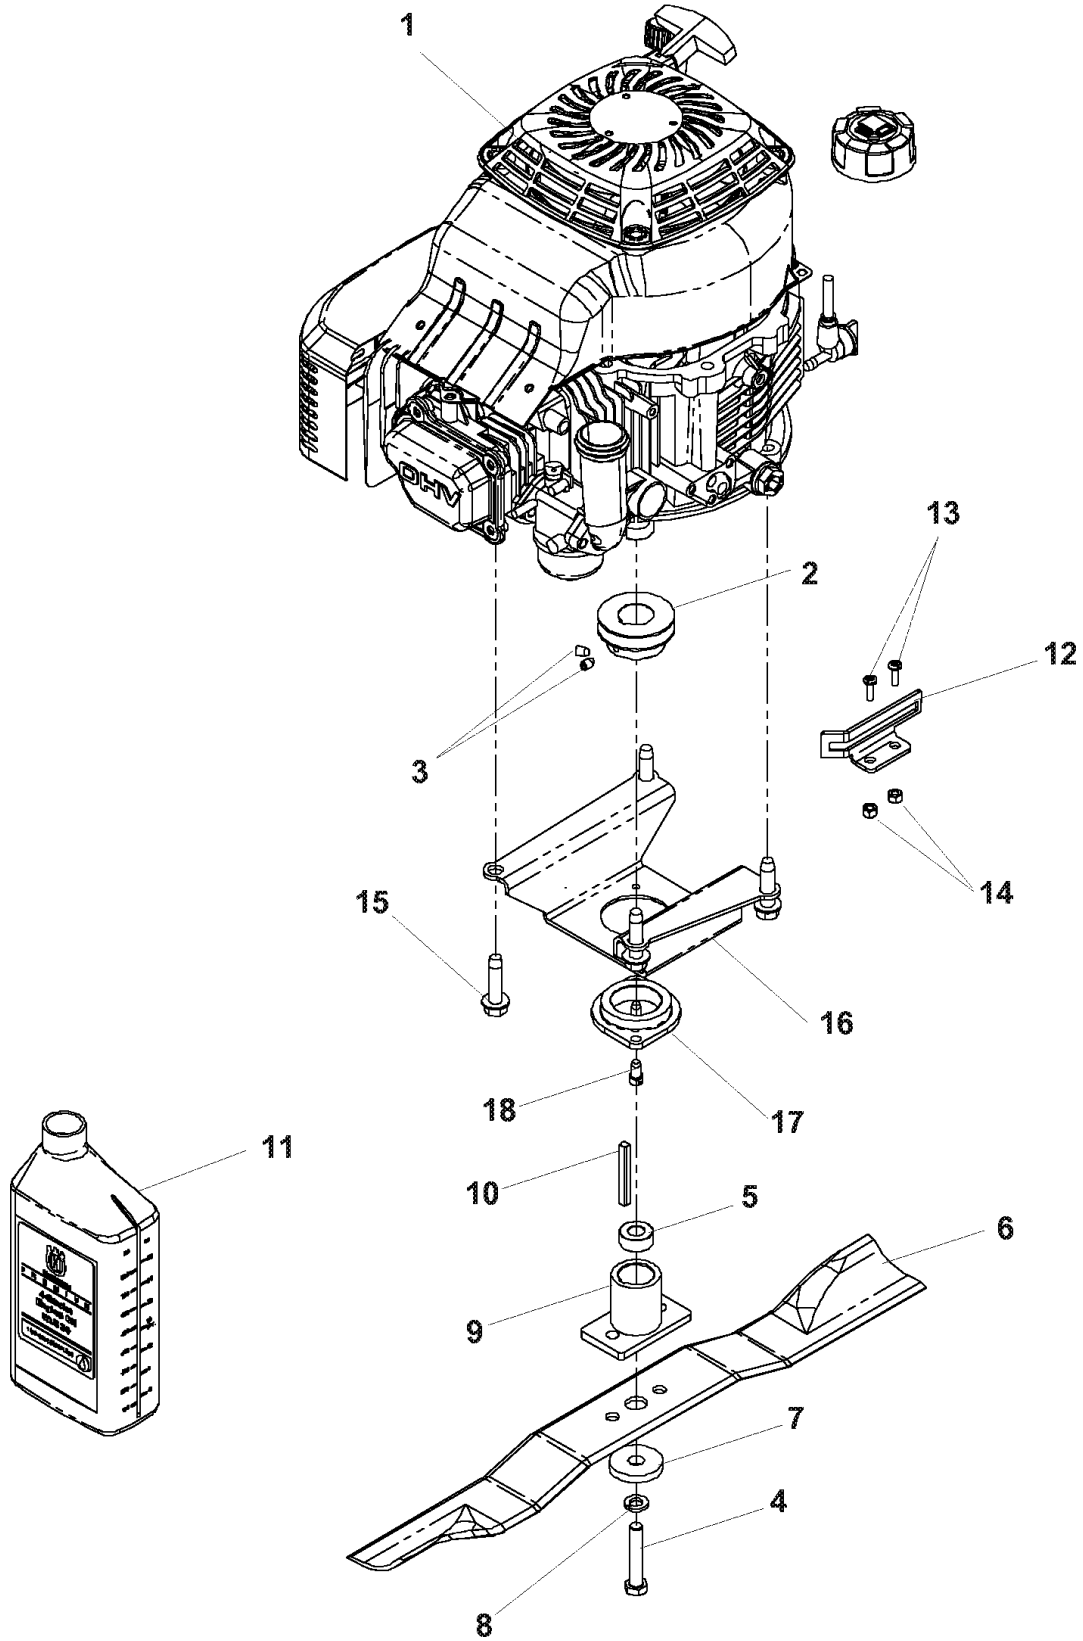

HANDLE & CONTROLS

W21 SK, 968999284, 2007-03

Ref	Part No	Description	Remark	QTY KIT
1	539 11 31-17	HANDLE		1
2	539 11 19-93	BAIL		1
3	539 11 31-08	THROTTLE CABLE		1
4	539 99 01-34	BOLT		4
5	539 10 85-07	HCS 3/8-16 X 7/8 GR 5 ZD		2
6	539 11 29-22	ROPE GUIDE		1
7	539 97 69-78	NUT		1
8	539 97 69-79	NUT		4
9	539 11 31-09	CABLE		1
10	539 13 22-02	CABLE		1
11	539 11 29-08	BAIL		1
12	539 11 22-76	HCS, M6-1.0 X 70, GR8.8		1
13	539 12 26-35	FOAM GRIP (GROUND) 15'		1
14	539 11 30-67	DECAL		1
15	539 11 30-68	DECAL		1
16	539 11 04-88	WASHER, 5/16, WAVE		1
17	539 10 26-85	CLAMP		4
18	539 13 27-35	BUSHING		1

TRANSMISSION

SELF PROPELLED

MODELS: 968999284, 968999286, 968999287,
968999289, 968999639, 968999640

TRANSMISSION

W21 SK, 968999284, 2007-03

Ref	Part No	Description	Remark	QTY KIT
1	539 11 15-31	BELT		1
2	539 10 98-00	BOLT		1
3	539 11 15-28	DRIVEN PULLEY		1
4	539 11 15-29	CABLE		1
5	539 11 15-35	LEVER		1
6	539 11 18-77	TRANSMISSION SPACER		1
7	539 11 20-46	HCS, 1/4-14 X 1 1/2, SELF TAP		1
8	539 11 29-11	PIVOT BUSHING		1
9	539 11 29-15	SHAFT COVER		1
10	539 11 31-00	PIN		1
11	539 11 31-39	TRANSMISSION W/GREASE SLOT, T13C		1
12	539 97 69-78	NUT		1
13	539 99 05-98	WASHER		1
14	539 99 10-81	SCREW, 1/4-14 X 3/4, SELF TAP		2
15	539 11 18-90	SPRING		1
16	539 11 18-91	KEY SPRING		2
17	539 11 18-93	KEY		2

ENGINE

KAWASAKI ZONE

MODEL: 968999283, 968999284

ENGINE

W21 SK, 968999284, 2007-03

Ref	Part No	Description	Remark	QTY KIT
2	539 11 15-27	ENGINE PULLEY		1
3	539 10 85-61	SCREW, 1/4-20 X 3/8, SET		2
4	539 10 85-06	SCREW		1
5	539 11 19-75	SPACER		1
6	539 11 27-87	BLADE		1
7	539 11 00-64	CLUTCH, WASHER		1
8	539 99 01-18	WASHER		1
9	539 11 15-26	ADAPTER		1
10	539 11 27-94	KEY		1
11	539 11 29-46	OIL W/LABEL, QT		1
12	539 11 33-91	DECK GUARD, BBC		1
13	539 97 69-52	SCREW		2
14	539 97 69-77	NUT		2
15	539 11 19-70	BOLT		4
17	539 11 49-21	BEARING		1
18	539 10 55-32	HEX CAP SCREW 1/4		2