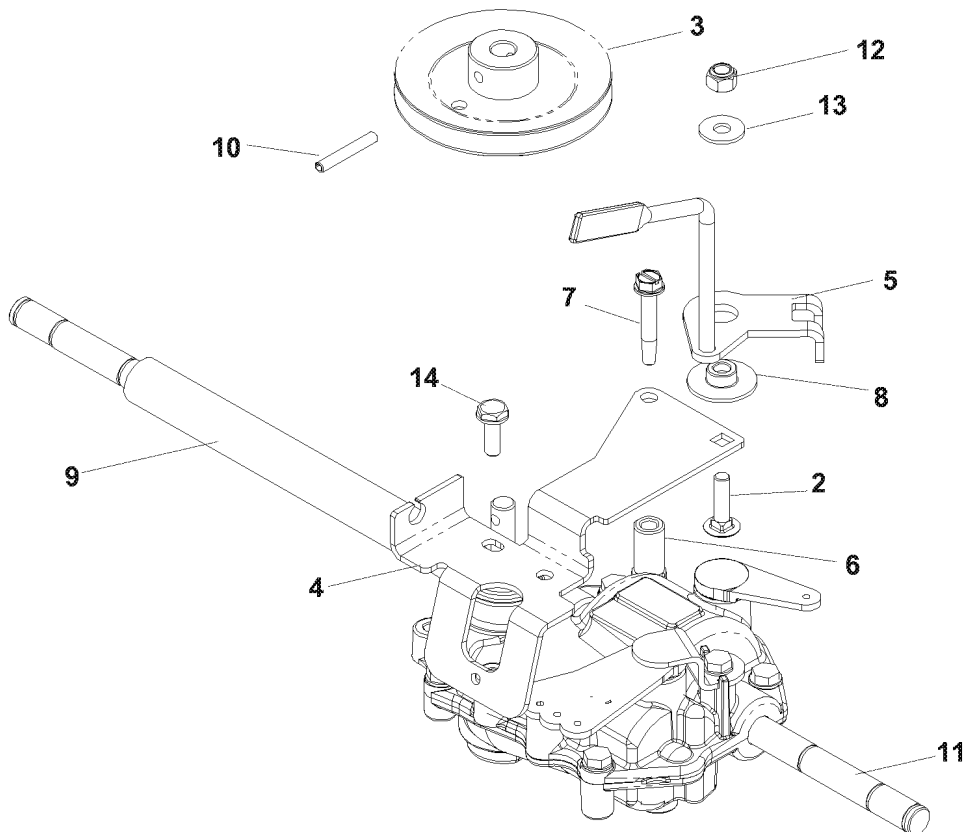

HANDLE & CONTROLS

W21 SK, 968999284, 2007-03

Ref	Part No	Description	Remark	QTY KIT
1	539 11 31-17	HANDLE		1
2	539 11 19-93	BAIL		1
3	539 11 31-08	THROTTLE CABLE		1
4	539 99 01-34	BOLT		4
5	539 10 85-07	HCS 3/8-16 X 7/8 GR 5 ZD		2
6	539 11 29-22	ROPE GUIDE		1
7	539 97 69-78	NUT		1
8	539 97 69-79	NUT		4
9	539 11 31-09	CABLE		1
10	539 13 22-02	CABLE		1
11	539 11 29-08	BAIL		1
12	539 11 22-76	HCS, M6-1.0 X 70, GR8.8		1
13	539 12 26-35	FOAM GRIP (GROUND) 15'		1
14	539 11 30-67	DECAL		1
15	539 11 30-68	DECAL		1
16	539 11 04-88	WASHER, 5/16, WAVE		1
17	539 10 26-85	CLAMP		4
18	539 13 27-35	BUSHING		1

TRANSMISSION

SELF PROPELLED

MODELS: 968999284, 968999286, 968999287,
968999289, 968999639, 968999640

TRANSMISSION

W21 SK, 968999284, 2007-03

Ref	Part No	Description	Remark	QTY KIT
1	539 11 15-31	BELT		1
2	539 10 98-00	BOLT		1
3	539 11 15-28	DRIVEN PULLEY		1
4	539 11 15-29	CABLE		1
5	539 11 15-35	LEVER		1
6	539 11 18-77	TRANSMISSION SPACER		1
7	539 11 20-46	HCS, 1/4-14 X 1 1/2, SELF TAP		1
8	539 11 29-11	PIVOT BUSHING		1
9	539 11 29-15	SHAFT COVER		1
10	539 11 31-00	PIN		1
11	539 11 31-39	TRANSMISSION W/GREASE SLOT, T13C		1
12	539 97 69-78	NUT		1
13	539 99 05-98	WASHER		1
14	539 99 10-81	SCREW, 1/4-14 X 3/4, SELF TAP		2
15	539 11 18-90	SPRING		1
16	539 11 18-91	KEY SPRING		2
17	539 11 18-93	KEY		2

ENGINE

KAWASAKI ZONE

MODEL: 968999283, 968999284

ENGINE

W21 SK, 968999284, 2007-03

Ref	Part No	Description	Remark	QTY KIT
2	539 11 15-27	ENGINE PULLEY		1
3	539 10 85-61	SCREW, 1/4-20 X 3/8, SET		2
4	539 10 85-06	SCREW		1
5	539 11 19-75	SPACER		1
6	539 11 27-87	BLADE		1
7	539 11 00-64	CLUTCH, WASHER		1
8	539 99 01-18	WASHER		1
9	539 11 15-26	ADAPTER		1
10	539 11 27-94	KEY		1
11	539 11 29-46	OIL W/LABEL, QT		1
12	539 11 33-91	DECK GUARD, BBC		1
13	539 97 69-52	SCREW		2
14	539 97 69-77	NUT		2
15	539 11 19-70	BOLT		4
17	539 11 49-21	BEARING		1
18	539 10 55-32	HEX CAP SCREW 1/4		2