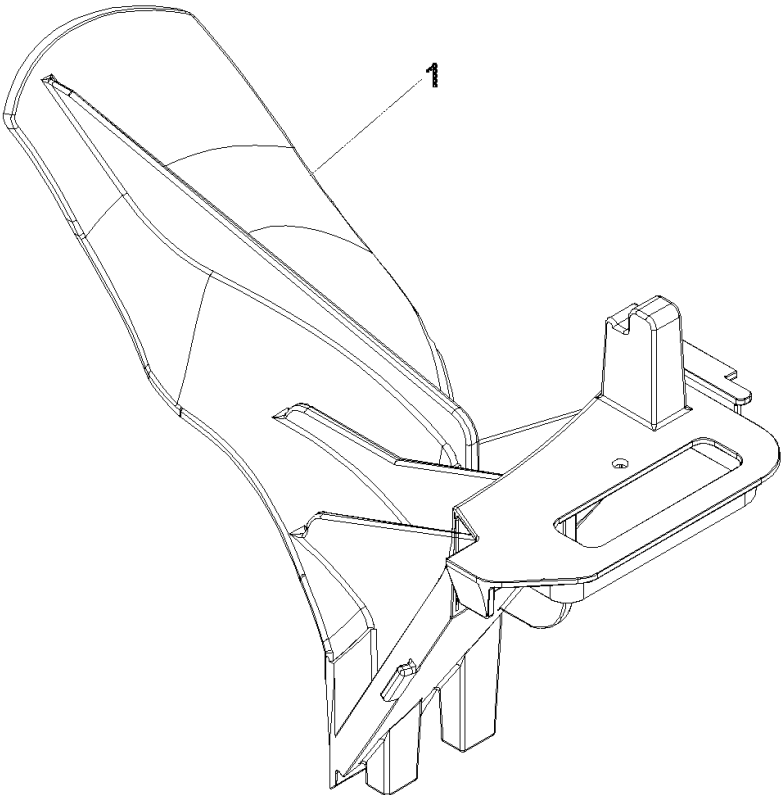

ACCESSORIES

MULCH KIT 113051 (BBC)

ACCESSORIES

W21 SK, 968999284, 2007-03

Ref	Part No	Description	Remark	QTY KIT
1	539 11 15-15	MULCH PLUG		1
2	539 11 19-58	BLADE		1