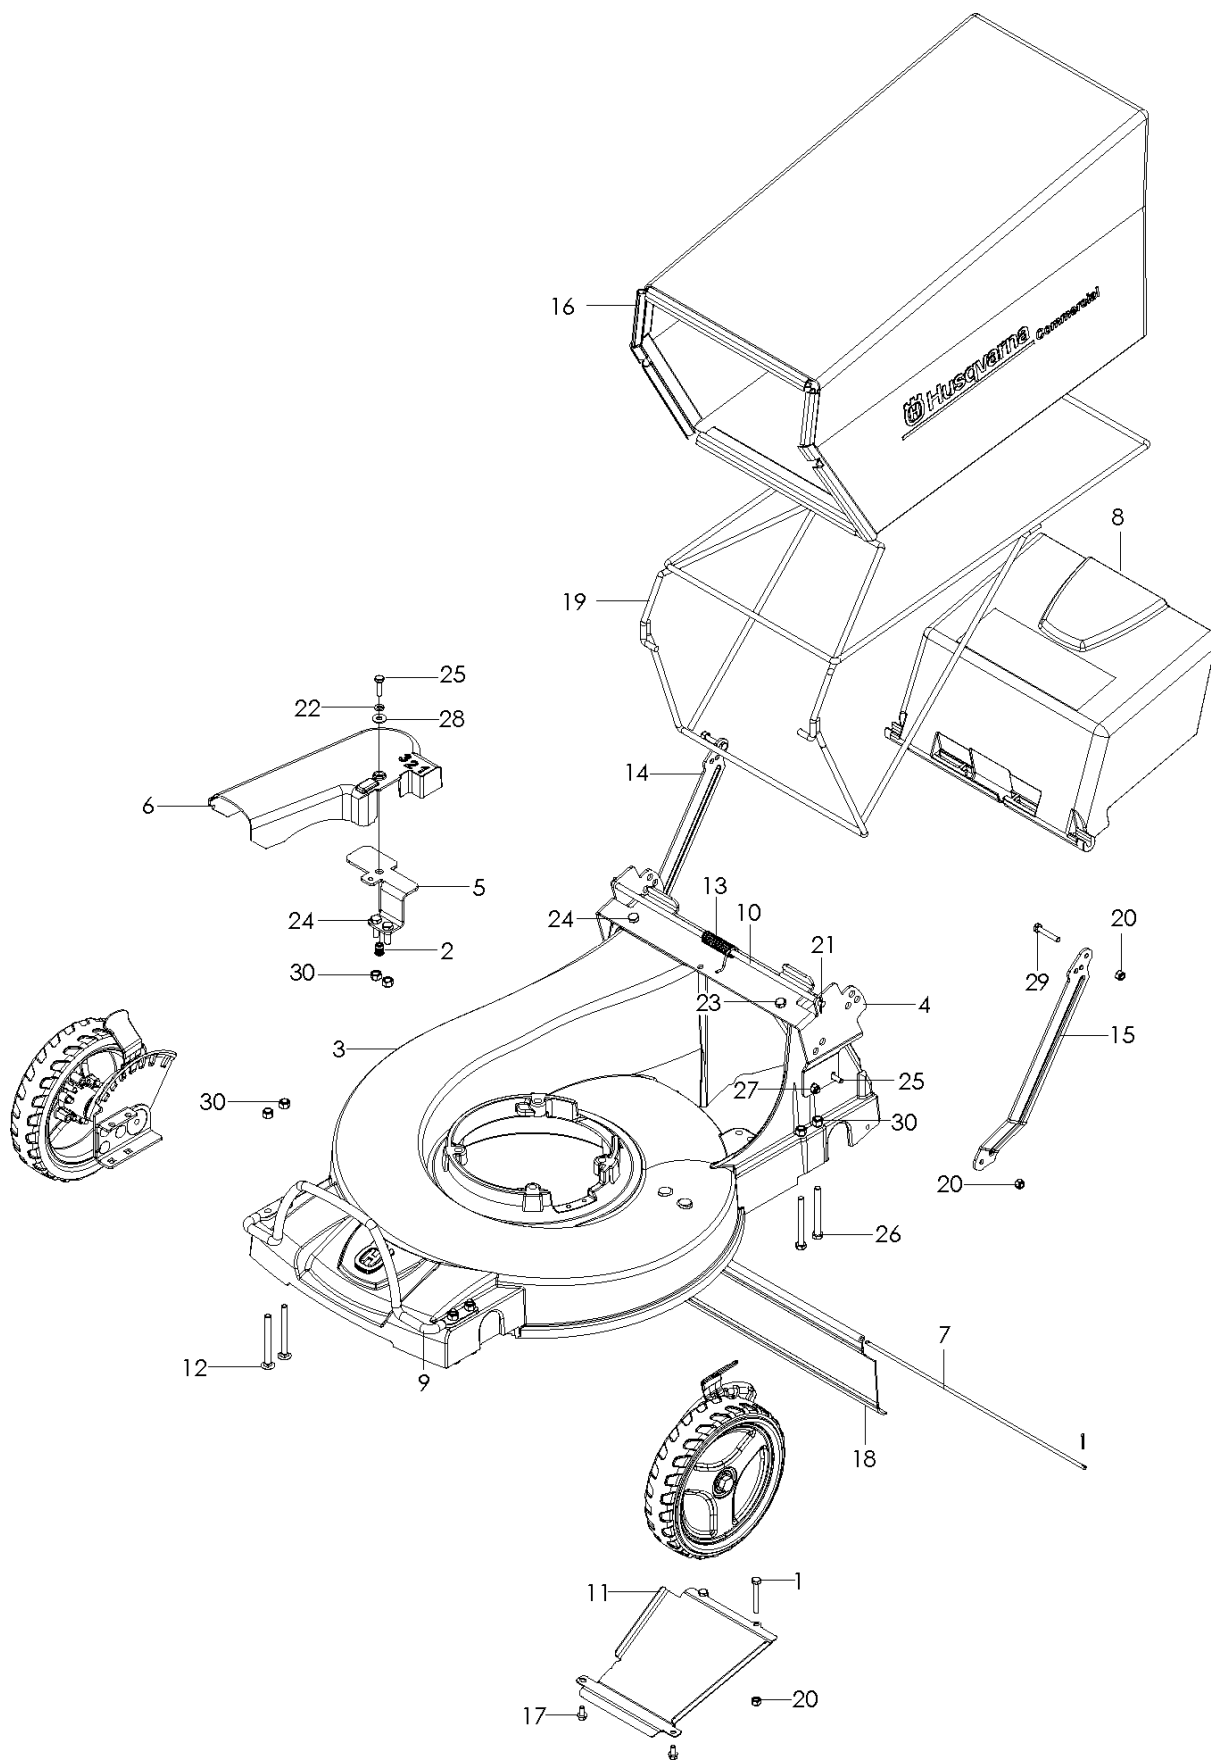

SPARE PARTS LIST

LAWN MOWERS: COMMERCIAL
WALK-BEHINDS

W21 SK, 968999284, 2007-03

Ref	Part No	Description	Remark	QTY KIT
1	539 10 13-13	HCS 1/4C X 2		2
2	539 10 81-47	INSERT		1
3	539 11 30-49	DECAL		1
4	539 11 15-21	TOP SADDLE		1
5	539 11 15-30	DECK		1
6	539 11 15-36	BELT SHIELD		1
7	539 11 15-38	FLAP		1
8	539 11 15-40	DESCHARGE FLAP		1
9	539 11 18-63	GUARD		1
10	539 11 18-68	HINGE		1
11	539 11 19-64	CHUTE BOTTOM		1
12	539 11 19-77	RHSNB, 5/16C X 3 1/4, GR5		4
13	539 11 19-95	SPRING, TORSION		1
14	539 11 20-47	HANDLE BRACE, RIGHT		1
15	539 11 21-11	HANDLE BRACE, LEFT		1
16	539 11 22-93	GRASS BAG		1
17	539 11 27-93	SCREW, 1/4-14 X 1/2, THD FORM		2
18	539 11 29-13	REAR FLAP		1
19	539 11 35-45	BAG FRAME		1
20	539 97 69-78	NUT		8
21	539 99 00-37	PIN RETAINING SCREW		4
22	539 99 00-52	WASHER		1
23	539 99 02-06	SCREW		1
24	539 99 02-09	SCREW		3
25	539 99 05-48	SCREW		3
26	539 99 05-53	HCS 5/16 X 3		4
27	539 99 05-80	SCREW		2
28	539 99 05-98	WASHER		1
29	539 99 06-39	SCREW		2
30	539 99 07-17	NUT		12

TRANSMISSION

SELF PROPELLED

MODELS: 968999284, 968999286, 968999287,
968999289, 968999639, 968999640

TRANSMISSION

W21 SK, 968999284, 2007-03

Ref	Part No	Description	Remark	QTY KIT
1	539 11 15-31	BELT		1
2	539 10 98-00	BOLT		1
3	539 11 15-28	DRIVEN PULLEY		1
4	539 11 15-29	CABLE		1
5	539 11 15-35	LEVER		1
6	539 11 18-77	TRANSMISSION SPACER		1
7	539 11 20-46	HCS, 1/4-14 X 1 1/2, SELF TAP		1
8	539 11 29-11	PIVOT BUSHING		1
9	539 11 29-15	SHAFT COVER		1
10	539 11 31-00	PIN		1
11	539 11 31-39	TRANSMISSION W/GREASE SLOT, T13C		1
12	539 97 69-78	NUT		1
13	539 99 05-98	WASHER		1
14	539 99 10-81	SCREW, 1/4-14 X 3/4, SELF TAP		2
15	539 11 18-90	SPRING		1
16	539 11 18-91	KEY SPRING		2
17	539 11 18-93	KEY		2