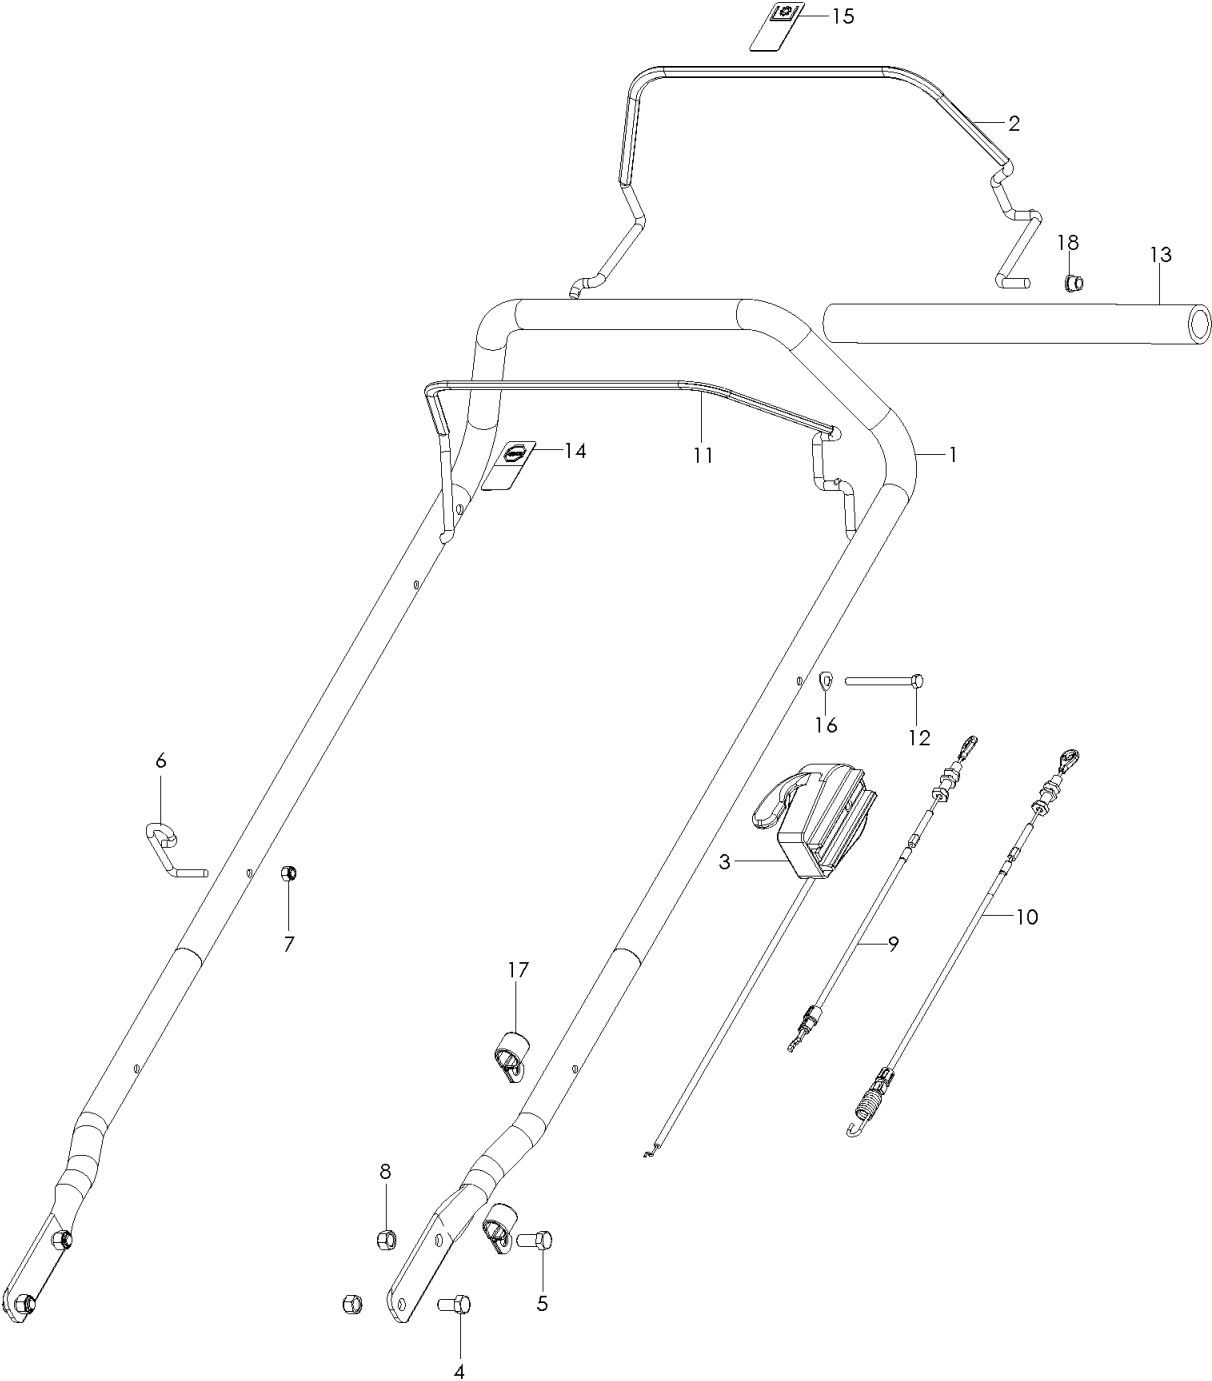

WHEELS & TIRES

REAR WHEELS

MODELS: 968999284, 968999286, 968999287, 968999289,
968999639, 968999640

WHEELS & TIRES

W21 SK, 968999284, 2007-03

Ref	Part No	Description	Remark	QTY KIT
1	539 11 15-03	WHEEL		1
2	539 11 19-72	WHEEL		1
3	539 11 15-04	BEARING		2
4	539 11 15-13	WHEEL MOUNT, LEFT		1
5	539 11 18-75	WHEEL MOUNT, RIGHT		1
6	539 11 15-19	OUTER WHEEL, LEFT		1
7	539 11 18-67	OUTER WHEEL, RIGHT		1
8	539 11 15-09	PINION		2
9	539 11 15-11	GEAR		2
10	539 11 15-16	BUSHING		2
11	539 11 15-17	BEARING, TRANSMISSION SHAFT		4
12	539 11 15-47	DEBRIS GUARD		2
13	539 11 18-72	RING		6
14	539 11 18-73	SHOULDER BOLT		2
15	539 11 19-50	LEVER		2
16	539 11 27-89	AXLE WASHER		2
17	539 11 56-38	ZERK, 3/16, DRIVE IN		2
18	539 11 31-38	WASHER		2
19	539 99 03-62	SCREW		6
20	539 11 19-71	TIRE, 9", RIGHT		1
21	539 11 15-02	TIRE, 9", LEFT		1
22	539 99 04-11	SCREW		2

TRANSMISSION

SELF PROPELLED

MODELS: 968999284, 968999286, 968999287,
968999289, 968999639, 968999640

TRANSMISSION

W21 SK, 968999284, 2007-03

Ref	Part No	Description	Remark	QTY KIT
1	539 11 15-31	BELT		1
2	539 10 98-00	BOLT		1
3	539 11 15-28	DRIVEN PULLEY		1
4	539 11 15-29	CABLE		1
5	539 11 15-35	LEVER		1
6	539 11 18-77	TRANSMISSION SPACER		1
7	539 11 20-46	HCS, 1/4-14 X 1 1/2, SELF TAP		1
8	539 11 29-11	PIVOT BUSHING		1
9	539 11 29-15	SHAFT COVER		1
10	539 11 31-00	PIN		1
11	539 11 31-39	TRANSMISSION W/GREASE SLOT, T13C		1
12	539 97 69-78	NUT		1
13	539 99 05-98	WASHER		1
14	539 99 10-81	SCREW, 1/4-14 X 3/4, SELF TAP		2
15	539 11 18-90	SPRING		1
16	539 11 18-91	KEY SPRING		2
17	539 11 18-93	KEY		2