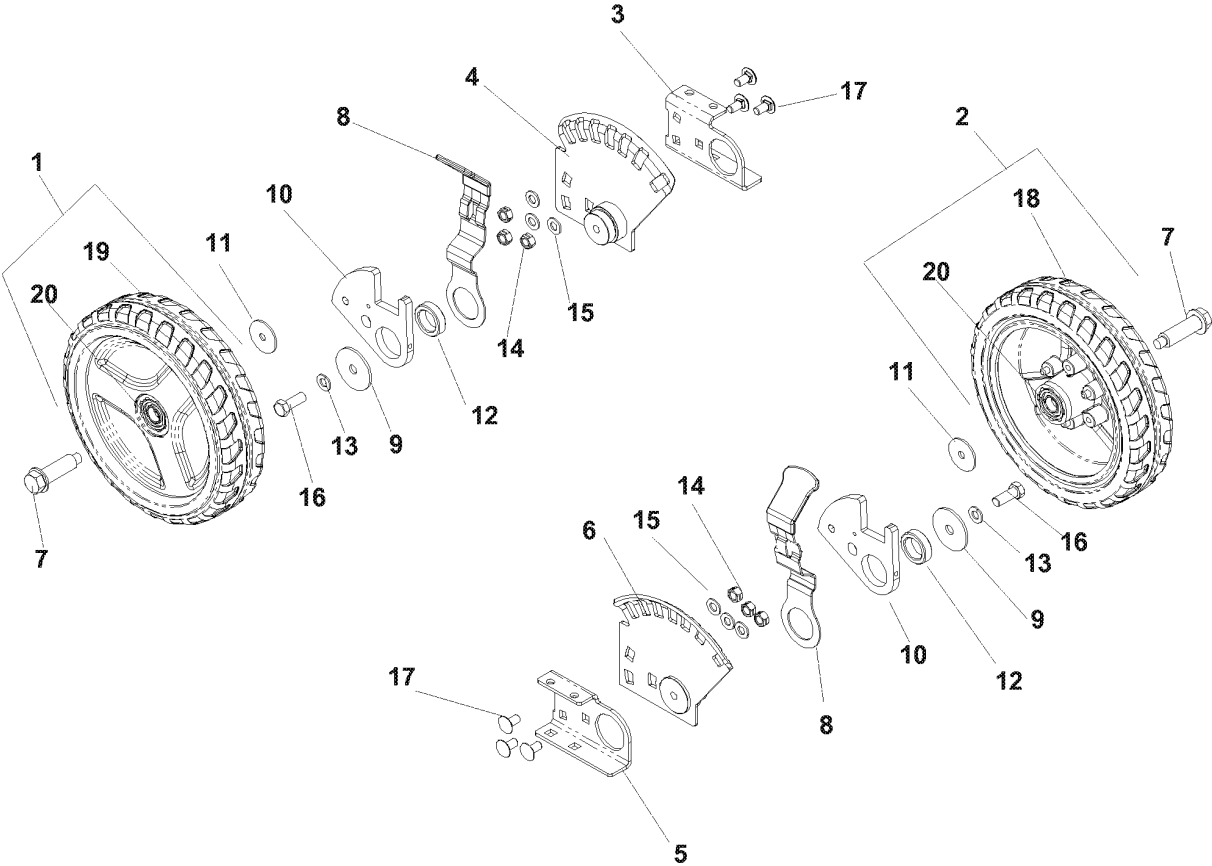

WHEELS & TIRES

FRONT WHEELS

WHEELS & TIRES

W21 SK, 968999284, 2007-03

Ref	Part No	Description	Remark	QTY KIT
1	539 11 15-03	WHEEL		1
2	539 11 19-72	WHEEL		1
3	539 11 18-86	FRONT DECK PLATE, LEFT		1
4	539 11 18-88	FRONT PLATE, LEFT		1
5	539 11 18-87	FRONT DECK PLATE, RIGHT		1
6	539 11 18-89	FRONT PLATE, RIGHT		1
7	539 11 18-73	SHOULDER BOLT		2
8	539 11 18-94	LEVER		2
9	539 11 18-97	WASHER, 3/8, SPEC		2
10	539 11 19-55	WHEEL PLATE, FRONT		2
11	539 11 27-89	AXLE WASHER		2
12	539 11 02-67	BUSHING		2
13	539 99 01-18	WASHER		2
14	539 99 01-84	NUT		6
15	539 99 01-88	WASHER		6
16	539 99 05-63	SCREW		2
17	539 99 07-99	BOLT		6
18	539 11 19-71	TIRE, 9", RIGHT		1
19	539 11 15-02	TIRE, 9", LEFT		1
20	539 11 15-04	BEARING		2