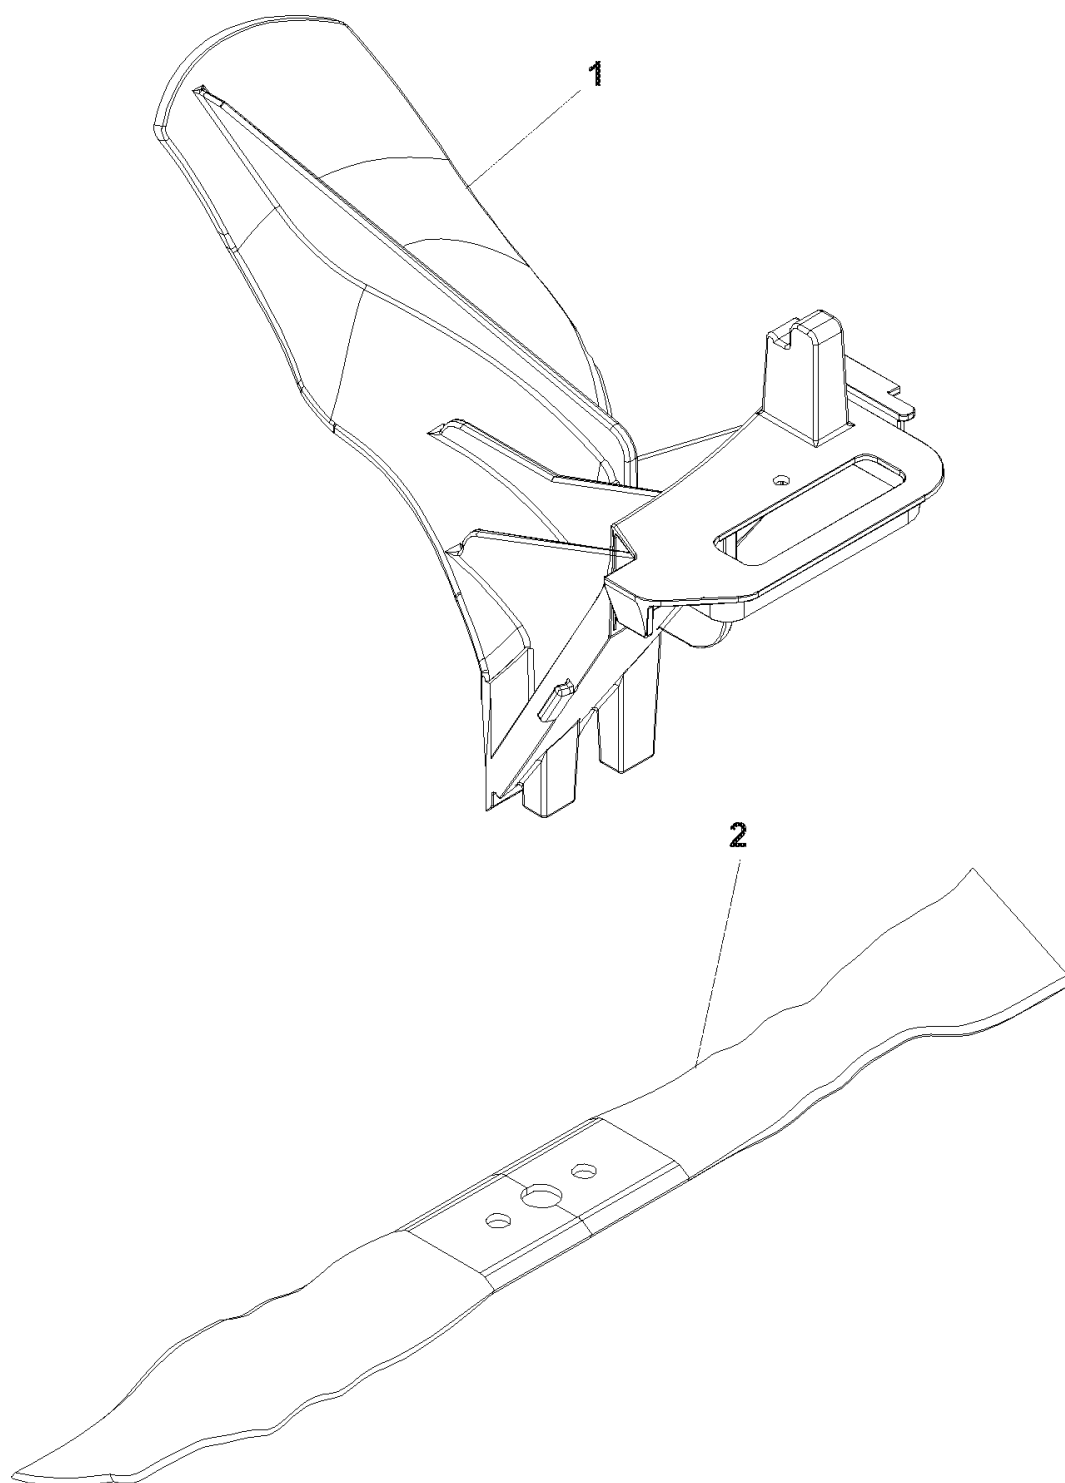

ACCESSORIES

MULCH KIT 113051 (BBC)

ACCESSORIES

W21 SK, 968999284, 2007-03

Ref	Part No	Description	Remark	QTY KIT
1	539 11 15-15	MULCH PLUG		1
2	539 11 19-58	BLADE		1

ACCESSORIES

MULCH KIT 113052 (BRAKE)

ACCESSORIES