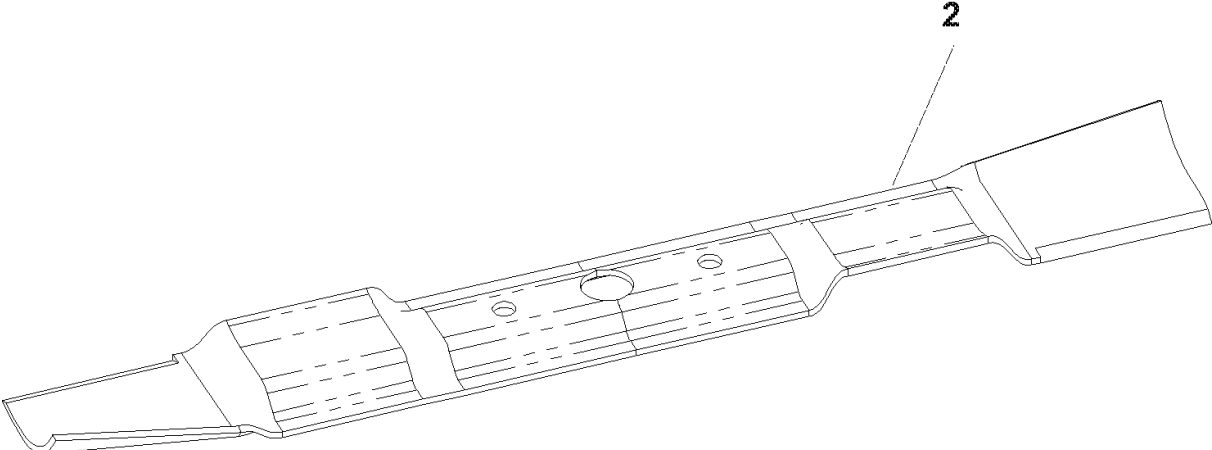

ACCESSORIES

MULCH KIT 113051 (BBC)

ACCESSORIES

W21 SK, 968999284, 2007-03

Ref	Part No	Description	Remark	QTY KIT
1	539 11 15-15	MULCH PLUG		1
2	539 11 19-58	BLADE		1