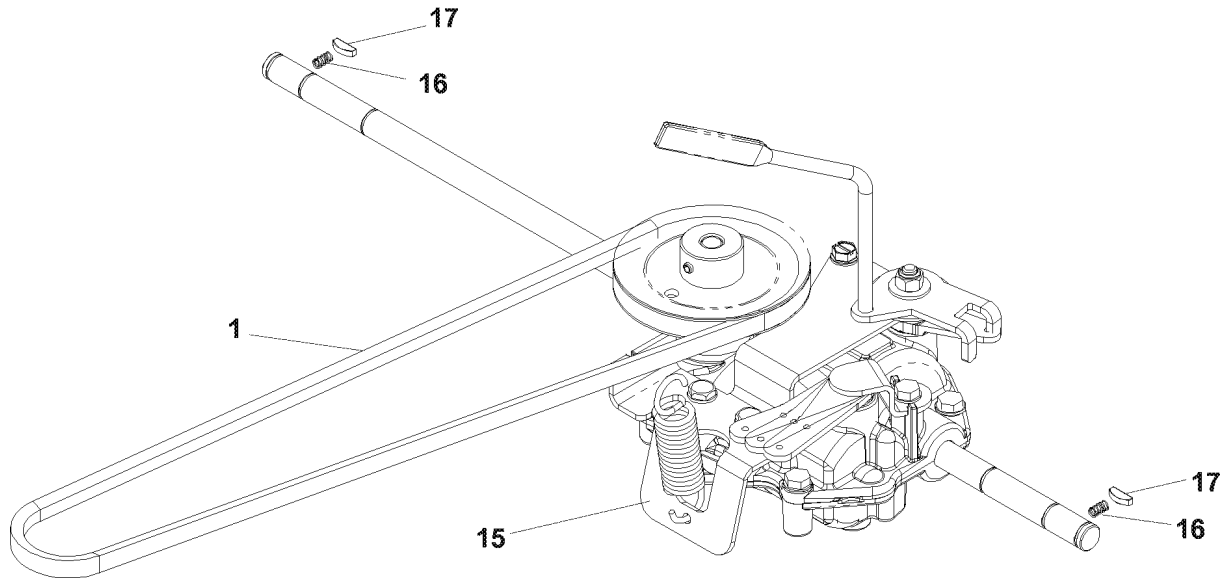

HANDLE & CONTROLS

W21 SK, 968999284, 2007-03

Ref	Part No	Description	Remark	QTY KIT
1	539 11 31-17	HANDLE		1
2	539 11 19-93	BAIL		1
3	539 11 31-08	THROTTLE CABLE		1
4	539 99 01-34	BOLT		4
5	539 10 85-07	HCS 3/8-16 X 7/8 GR 5 ZD		2
6	539 11 29-22	ROPE GUIDE		1
7	539 97 69-78	NUT		1
8	539 97 69-79	NUT		4
9	539 11 31-09	CABLE		1
10	539 13 22-02	CABLE		1
11	539 11 29-08	BAIL		1
12	539 11 22-76	HCS, M6-1.0 X 70, GR8.8		1
13	539 12 26-35	FOAM GRIP (GROUND) 15'		1
14	539 11 30-67	DECAL		1
15	539 11 30-68	DECAL		1
16	539 11 04-88	WASHER, 5/16, WAVE		1
17	539 10 26-85	CLAMP		4
18	539 13 27-35	BUSHING		1

TRANSMISSION

SELF PROPELLED

MODELS: 968999284, 968999286, 968999287,
968999289, 968999639, 968999640

TRANSMISSION

W21 SK, 968999284, 2007-03

Ref	Part No	Description	Remark	QTY KIT
1	539 11 15-31	BELT		1
2	539 10 98-00	BOLT		1
3	539 11 15-28	DRIVEN PULLEY		1
4	539 11 15-29	CABLE		1
5	539 11 15-35	LEVER		1
6	539 11 18-77	TRANSMISSION SPACER		1
7	539 11 20-46	HCS, 1/4-14 X 1 1/2, SELF TAP		1
8	539 11 29-11	PIVOT BUSHING		1
9	539 11 29-15	SHAFT COVER		1
10	539 11 31-00	PIN		1
11	539 11 31-39	TRANSMISSION W/GREASE SLOT, T13C		1
12	539 97 69-78	NUT		1
13	539 99 05-98	WASHER		1
14	539 99 10-81	SCREW, 1/4-14 X 3/4, SELF TAP		2
15	539 11 18-90	SPRING		1
16	539 11 18-91	KEY SPRING		2
17	539 11 18-93	KEY		2

ENGINE

KAWASAKI ZONE

MODEL: 968999283, 968999284

ENGINE

W21 SK, 968999284, 2007-03

Ref	Part No	Description	Remark	QTY KIT
2	539 11 15-27	ENGINE PULLEY		1
3	539 10 85-61	SCREW, 1/4-20 X 3/8, SET		2
4	539 10 85-06	SCREW		1
5	539 11 19-75	SPACER		1
6	539 11 27-87	BLADE		1
7	539 11 00-64	CLUTCH, WASHER		1
8	539 99 01-18	WASHER		1
9	539 11 15-26	ADAPTER		1
10	539 11 27-94	KEY		1
11	539 11 29-46	OIL W/LABEL, QT		1
12	539 11 33-91	DECK GUARD, BBC		1
13	539 97 69-52	SCREW		2
14	539 97 69-77	NUT		2
15	539 11 19-70	BOLT		4
17	539 11 49-21	BEARING		1
18	539 10 55-32	HEX CAP SCREW 1/4		2