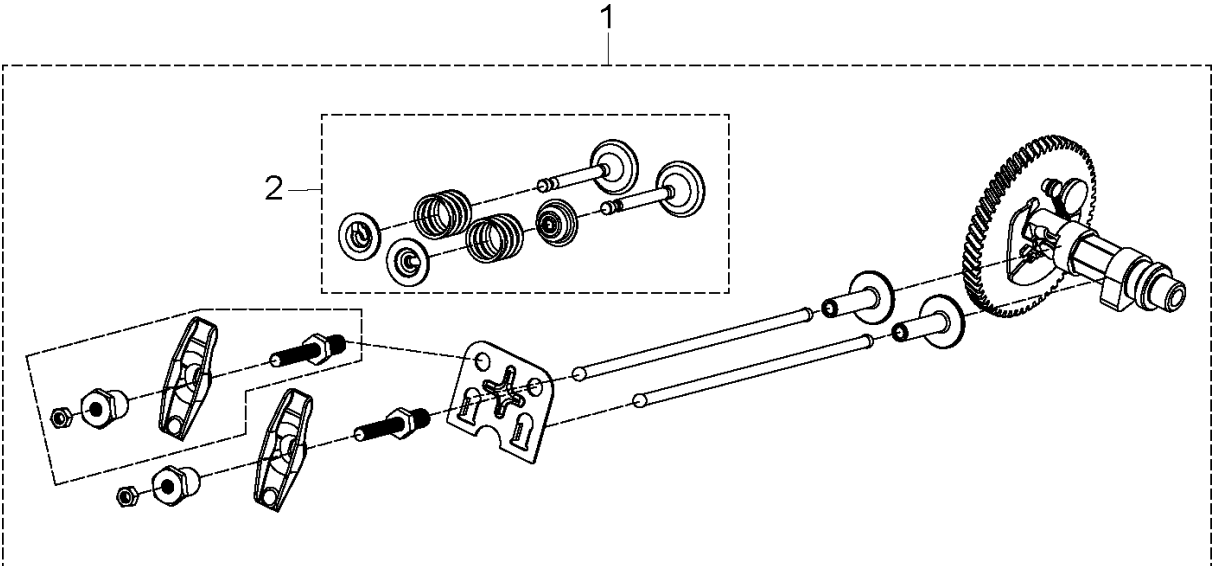

STARTER

G3200P, 967665106, 2018-08

Ref	Part No	Description	Remark	QTY KIT
1	596 60 55-01	STARTER ASSY		
4	596 60 62-01	STARTER ASSY		

1

THROTTLE CONTROLS

G3200P, 967665106, 2018-08

Ref	Part No	Description	Remark	QTY	KIT
1	598 62 84-01	THROTTLE CONTROL ASSY			

VALVE & CAMSHAFT

G3200P, 967665106, 2018-08

Ref	Part No	Description	Remark	QTY KIT
1	596 70 32-01	VALVE		1
2	596 70 28-01	VALVE KIT		1

Ref	Part No	Description	Remark	QTY KIT
1	596 70 35-01	DEFLECTOR		