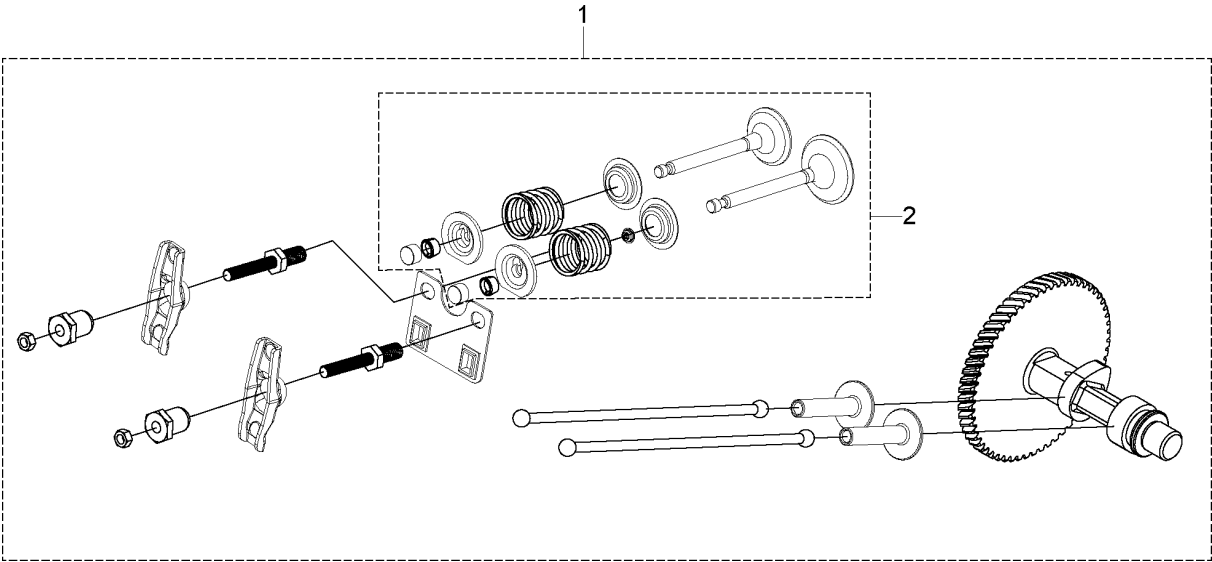

STARTER

G5500P, 967665206, 2018-08

Ref	Part No	Description	Remark	QTY KIT
1	596 60 53-01	STARTER ASSY		1
5	596 60 61-01	STARTER ASSY		1
8	589 91 43-01	BOLT		3

START MOTOR

G5500P, 967665206, 2018-08

Ref	Part No	Description	Remark	QTY KIT
1	596 60 57-01	STARTER MOTOR		1
2	596 60 56-01	RELAY		1
4	588 46 90-01	WASHER		1
5	588 46 91-01	SPRING WASHER		1

THROTTLE CONTROLS

G5500P, 967665206, 2018-08

Ref	Part No	Description	Remark	QTY KIT
1	596 70 25-01	THROTTLE CONTROL ASSY		1

VALVE & CAMSHAFT

G5500P, 967665206, 2018-08

Ref	Part No	Description	Remark	QTY KIT
1	596 70 33-01	VALVE		1
2	596 70 29-01	VALVE KIT		1