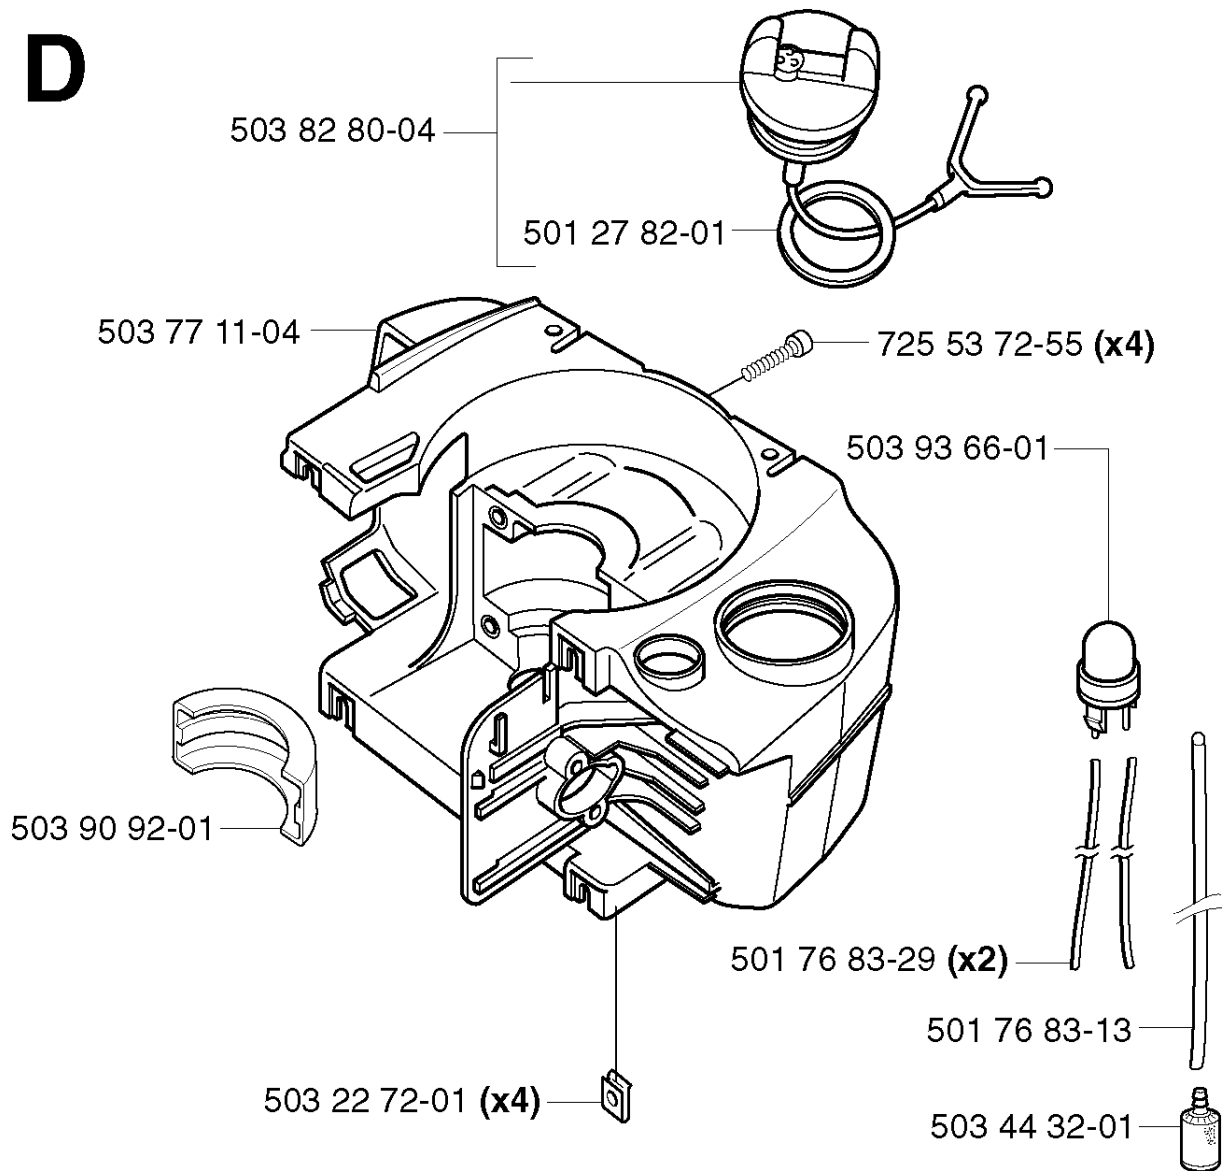

B

IGNITION SYSTEM

225 H75, 20022200001-Current

Part No	Description	Remark	QTY KIT
501 48 54-02	SPARK PLUG CAP		1
503 20 25-16	SCREW IHSCM		2
503 22 10-11	HEXAGON NUT		1
503 23 01-01	WASHER		1
503 24 44-01	FLAT PIN		1
503 79 05-02	RIVET		2
503 79 06-01	FLYWHEEL		1
503 81 24-01	STARTER PAWL		2
503 81 29-01	SPRING		2
503 84 32-01	IGNITION MODULE		1

C *compl 503 72 44-04

CRANKSHAFT

225 H75, 20022200001-Current

Part No	Description	Remark	QTY KIT
503 25 11-01	BALL BEARING		1
503 25 11-01	BALL BEARING		1
503 71 22-01	BEARING		1
503 72 44-04	CRANKSHAFT ASSY		1
503 90 95-01	CUP		1
503 90 95-01	CUP		1
503 91 07-01	BEARING CAGE		1
503 91 07-01	BEARING CAGE		1
503 91 34-01	BEARING CAGE		1
503 91 34-01	BEARING CAGE		1

D

CRANKCASE

225 H75, 20022200001-Current

Part No	Description	Remark	QTY KIT
501 27 82-01	GASKET		1
501 76 83-13	FUEL HOSE		1
501 76 83-29	FUEL HOSE		2
503 22 72-01	SPEED NUT		4
503 44 32-01	FUEL FILTER		1
503 77 11-04	CRANKCASE		1
503 82 80-04	TANK CAP ASSY		1
503 90 92-01	INSERT		1
503 93 66-01	PURGE		1
725 53 72-55	SCREW IHSCM		4

E *compl 503 89 94-01

CYLINDER PISTON

225 H75, 20022200001-Current

Part No	Description	Remark	QTY KIT
503 23 51-08	SPARK PLUG	CHAMPION RCJ 7Y	1
503 23 51-11	SPARK PLUG	NGK BPMR 7A	1
503 28 90-30	PISTON RING		2
503 49 21-02	GASKET		1
503 71 22-01	BEARING		1
503 85 97-02	PISTON ASSY		1
503 89 94-01	CYLINDER ASSY		1
737 44 08-00	CIRCLIP		2