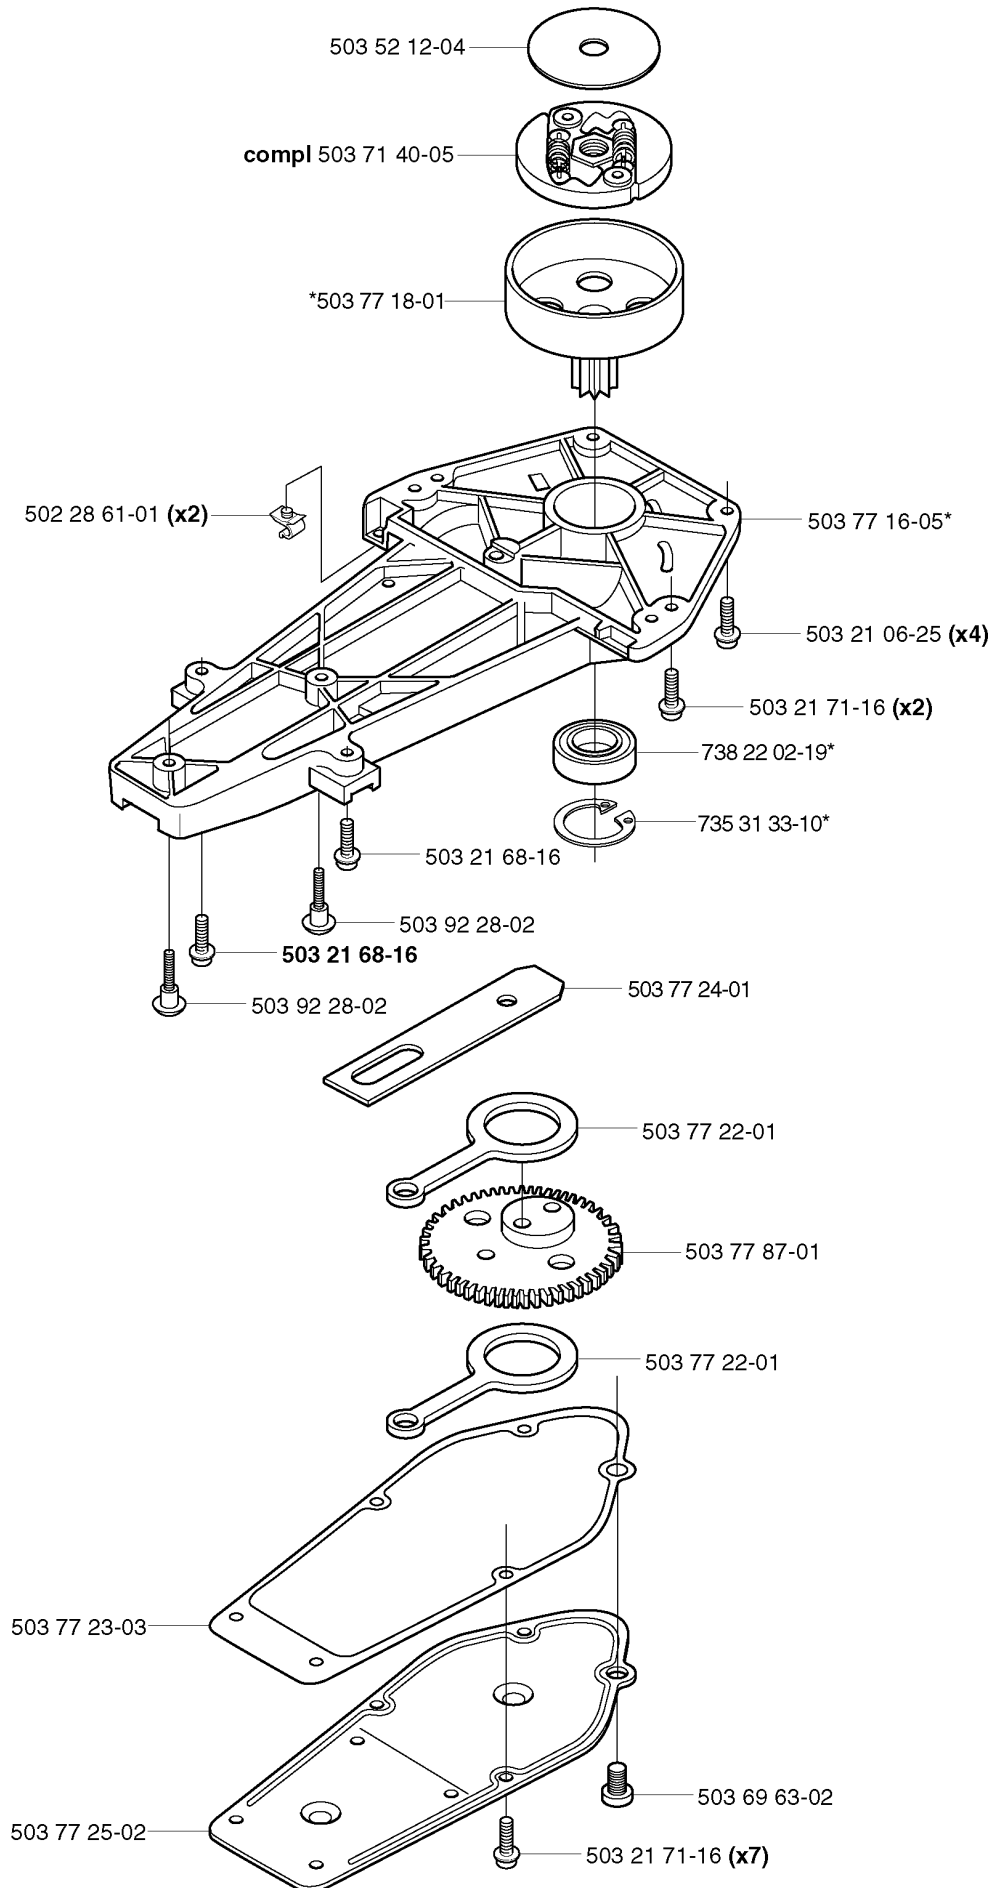

J *compl 503 77 16-06