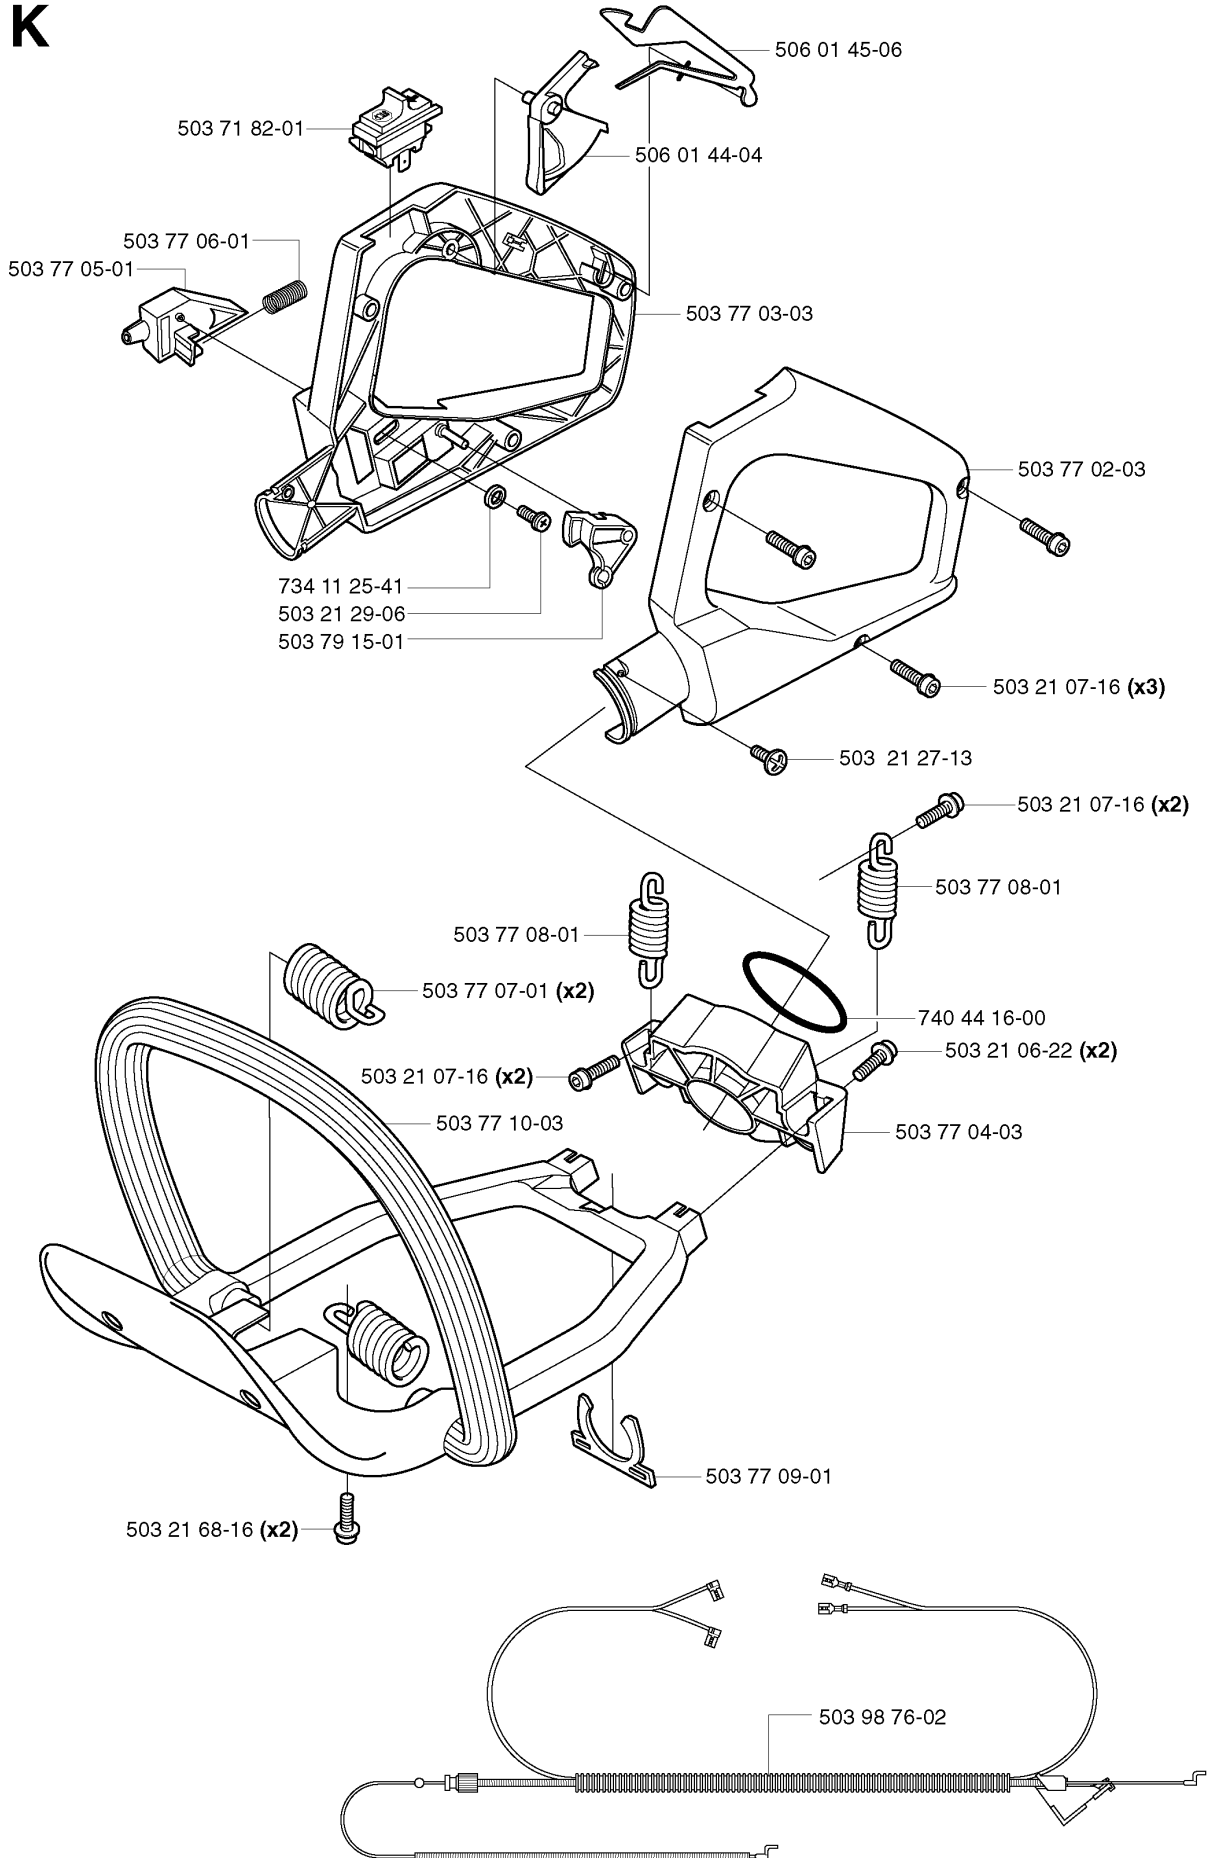

H *compl 503 77 34-02

STARTER

225 H75, 20022200001-Current

Part No	Description	Remark	QTY KIT
502 20 06-01	SPRING CASSETTE ASSY		1
503 21 07-22	SCREW IHSCT		2
503 21 29-06	SCREW CCRPANT		1
503 21 77-16	SCREW IHSCT		1
503 77 15-06	LABEL	H 60	1
503 77 15-06	LABEL	H 60	1
503 77 15-07	LABEL	H 75	1
503 77 15-07	LABEL	H 75	1
503 77 34-02	STARTER		1
503 77 34-03	STARTER		1
503 77 53-01	STARTER PULLEY		1
505 30 51-25	STARTER CORD		1
537 00 84-01	STARTER HANDLE		1

J *compl 503 77 16-06

GEAR HOUSING

225 H75, 20022200001-Current

Part No	Description	Remark	QTY KIT
502 28 61-01	CLIP		2
503 21 06-25	SCREW IHSCFT		4
503 21 68-16	SCREW IHSCFT		1
503 21 68-16	SCREW IHSCFT		1
503 21 71-16	SCREW IHSCFT		2
503 21 71-16	SCREW IHSCFT		7
503 52 12-04	WASHER		1
503 69 63-02	PLUG		1
503 71 40-05	CLUTCH ASSY		1
503 77 16-05	GEAR HOUSING		1
503 77 16-06	GEAR HOUSING		1
503 77 18-01	CLUTCH DRUM ASSY		1
503 77 22-01	CONNECTING ROD		1
503 77 22-01	CONNECTING ROD		1
503 77 23-03	GASKET		1
503 77 24-01	WEAR PROTECTION		1
503 77 25-02	HUB CAP		1
503 77 87-01	ECCENTRIC		1
503 92 28-02	SCREW		1
503 92 28-02	SCREW		1
735 31 33-10	CIRCLIP		1
738 22 02-19	BALL BEARING		1

K

HANDLE & CONTROLS

225 H75, 20022200001-Current

Part No	Description	Remark	QTY KIT
503 21 06-22	SCREW IHSCT		2
503 21 07-16	SCREW IHSCT		2
503 21 07-16	SCREW IHSCT		3
503 21 07-16	SCREW IHSCT		2
503 21 27-13	SCREW CCRPANT		1
503 21 29-06	SCREW CCRPANT		1
503 21 68-16	SCREW IHSCT		2
503 71 82-01	SWITCH		1
503 77 02-03	HANDLE HALF		1
503 77 03-03	HANDLE HALF		1
503 77 04-03	SPRING RETAINER		1
503 77 05-01	LOCKING BUTTON		1
503 77 06-01	RECOIL SPRING		1
503 77 07-01	ANTIVIBRATION ELEMENT		2
503 77 08-01	ANTIVIBRATION ELEMENT		1
503 77 08-01	ANTIVIBRATION ELEMENT		1
503 77 09-01	SECURING PLATE		1
503 77 10-03	FRONT HANDLE		1
503 79 15-01	LATCH		1
503 98 76-02	WIRING ASSY		1
506 01 44-04	THROTTLE TRIGGER		1
506 01 45-06	THROTTLE LOCKOUT		1
734 11 25-41	WASHER		1
740 44 16-00	O-RING		1