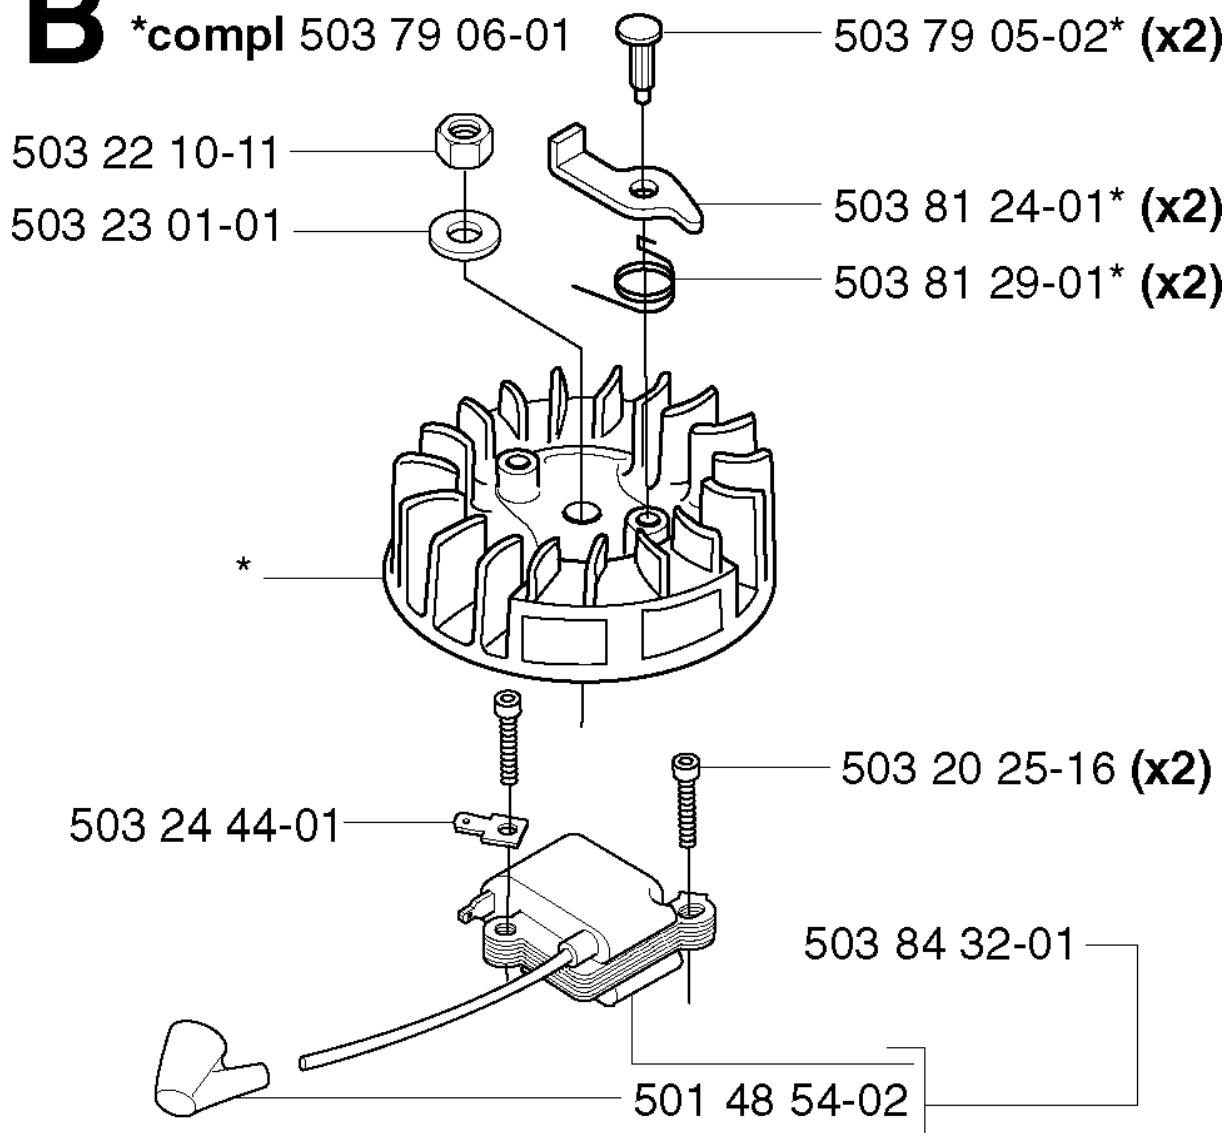

SPARE PARTS LIST

HEDGE TRIMMERS/POLE HEDGE
TRIMMERS

225 H75, 20022200001-Current

A *compl 503 90 48-01

MUFFLER

225 H75, 20022200001-Current

Part No	Description	Remark	QTY KIT
503 20 29-63	SCREW IHSCFM		2
503 77 32-01	SPARK ARRESTER		1
503 90 48-01	MUFFLER ASSY		1
503 90 50-01	EXHAUST DUCT		1
724 12 87-59	SCREW CRPANM		1

B

IGNITION SYSTEM

225 H75, 20022200001-Current

Part No	Description	Remark	QTY KIT
501 48 54-02	SPARK PLUG CAP		1
503 20 25-16	SCREW IHSCM		2
503 22 10-11	HEXAGON NUT		1
503 23 01-01	WASHER		1
503 24 44-01	FLAT PIN		1
503 79 05-02	RIVET		2
503 79 06-01	FLYWHEEL		1
503 81 24-01	STARTER PAWL		2
503 81 29-01	SPRING		2
503 84 32-01	IGNITION MODULE		1

C *compl 503 72 44-04

CRANKSHAFT

225 H75, 20022200001-Current

Part No	Description	Remark	QTY KIT
503 25 11-01	BALL BEARING		1
503 25 11-01	BALL BEARING		1
503 71 22-01	BEARING		1
503 72 44-04	CRANKSHAFT ASSY		1
503 90 95-01	CUP		1
503 90 95-01	CUP		1
503 91 07-01	BEARING CAGE		1
503 91 07-01	BEARING CAGE		1
503 91 34-01	BEARING CAGE		1
503 91 34-01	BEARING CAGE		1

D

CRANKCASE

225 H75, 20022200001-Current

Part No	Description	Remark	QTY KIT
501 27 82-01	GASKET		1
501 76 83-13	FUEL HOSE		1
501 76 83-29	FUEL HOSE		2
503 22 72-01	SPEED NUT		4
503 44 32-01	FUEL FILTER		1
503 77 11-04	CRANKCASE		1
503 82 80-04	TANK CAP ASSY		1
503 90 92-01	INSERT		1
503 93 66-01	PURGE		1
725 53 72-55	SCREW IHSCM		4