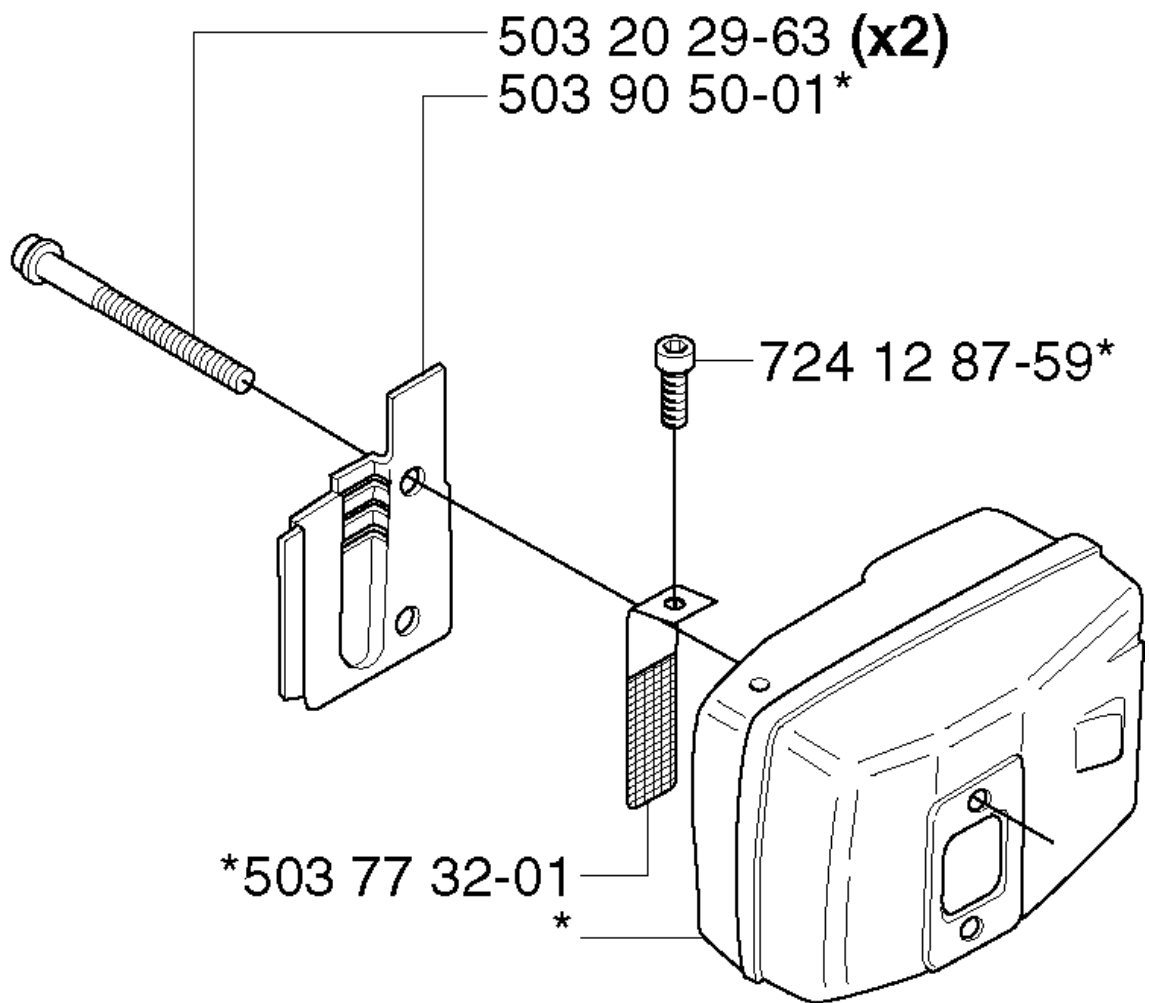

SPARE PARTS LIST

HEDGE TRIMMERS/POLE HEDGE
TRIMMERS

225 H75, 20022200001-Current

A *compl 503 90 48-01

MUFFLER

225 H75, 20022200001-Current

Part No	Description	Remark	QTY KIT
503 20 29-63	SCREW IHSCFM		2
503 77 32-01	SPARK ARRESTER		1
503 90 48-01	MUFFLER ASSY		1
503 90 50-01	EXHAUST DUCT		1
724 12 87-59	SCREW CRPANM		1