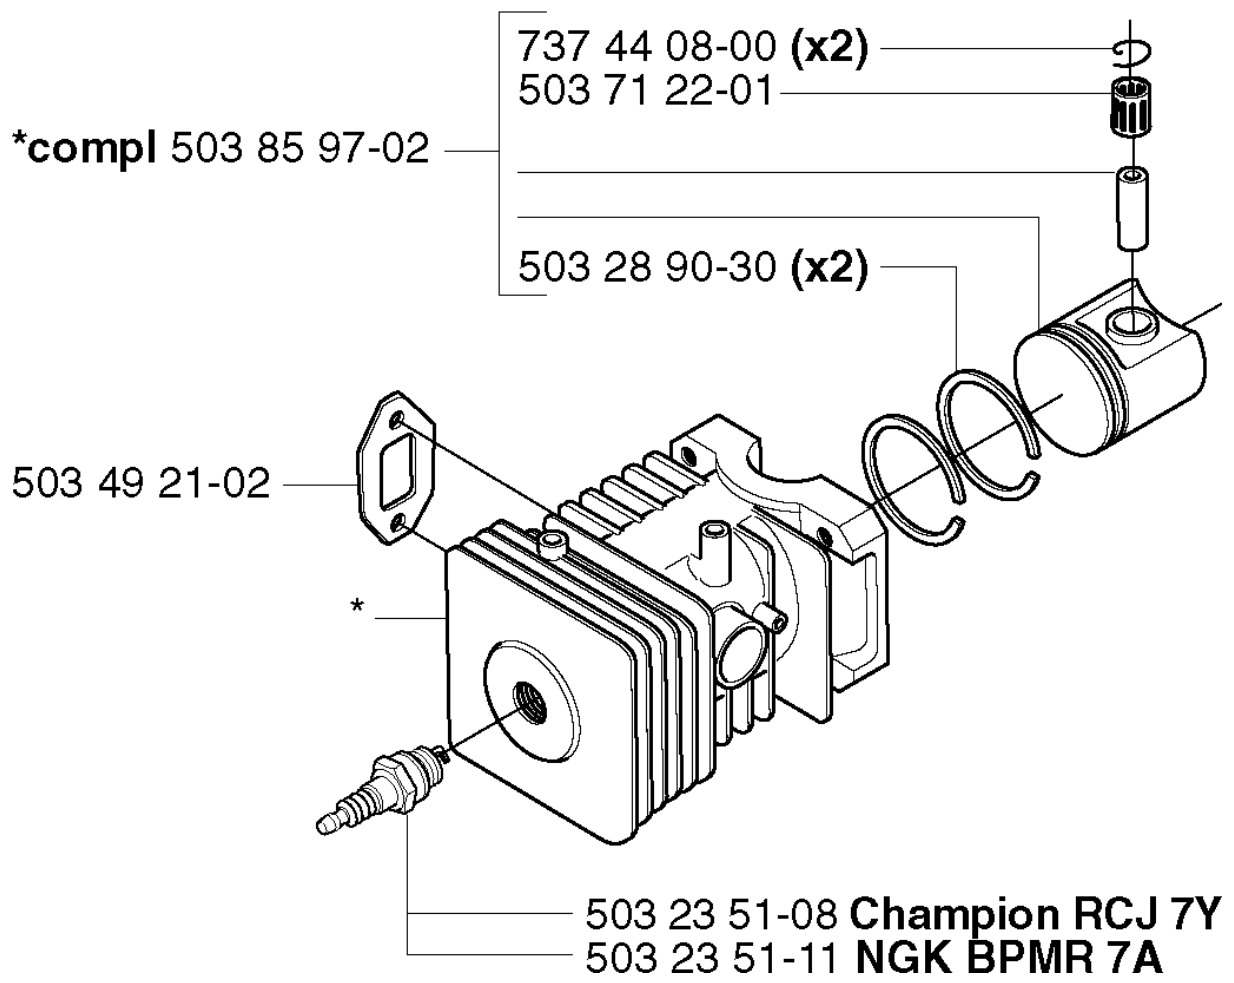

C *compl 503 72 44-04

CRANKSHAFT

225 H75, 20022200001-Current

Part No	Description	Remark	QTY KIT
503 25 11-01	BALL BEARING		1
503 25 11-01	BALL BEARING		1
503 71 22-01	BEARING		1
503 72 44-04	CRANKSHAFT ASSY		1
503 90 95-01	CUP		1
503 90 95-01	CUP		1
503 91 07-01	BEARING CAGE		1
503 91 07-01	BEARING CAGE		1
503 91 34-01	BEARING CAGE		1
503 91 34-01	BEARING CAGE		1

D

CRANKCASE

225 H75, 20022200001-Current

Part No	Description	Remark	QTY KIT
501 27 82-01	GASKET		1
501 76 83-13	FUEL HOSE		1
501 76 83-29	FUEL HOSE		2
503 22 72-01	SPEED NUT		4
503 44 32-01	FUEL FILTER		1
503 77 11-04	CRANKCASE		1
503 82 80-04	TANK CAP ASSY		1
503 90 92-01	INSERT		1
503 93 66-01	PURGE		1
725 53 72-55	SCREW IHSCM		4

E *compl 503 89 94-01

CYLINDER PISTON

225 H75, 20022200001-Current

Part No	Description	Remark	QTY KIT
503 23 51-08	SPARK PLUG	CHAMPION RCJ 7Y	1
503 23 51-11	SPARK PLUG	NGK BPMR 7A	1
503 28 90-30	PISTON RING		2
503 49 21-02	GASKET		1
503 71 22-01	BEARING		1
503 85 97-02	PISTON ASSY		1
503 89 94-01	CYLINDER ASSY		1
737 44 08-00	CIRCLIP		2