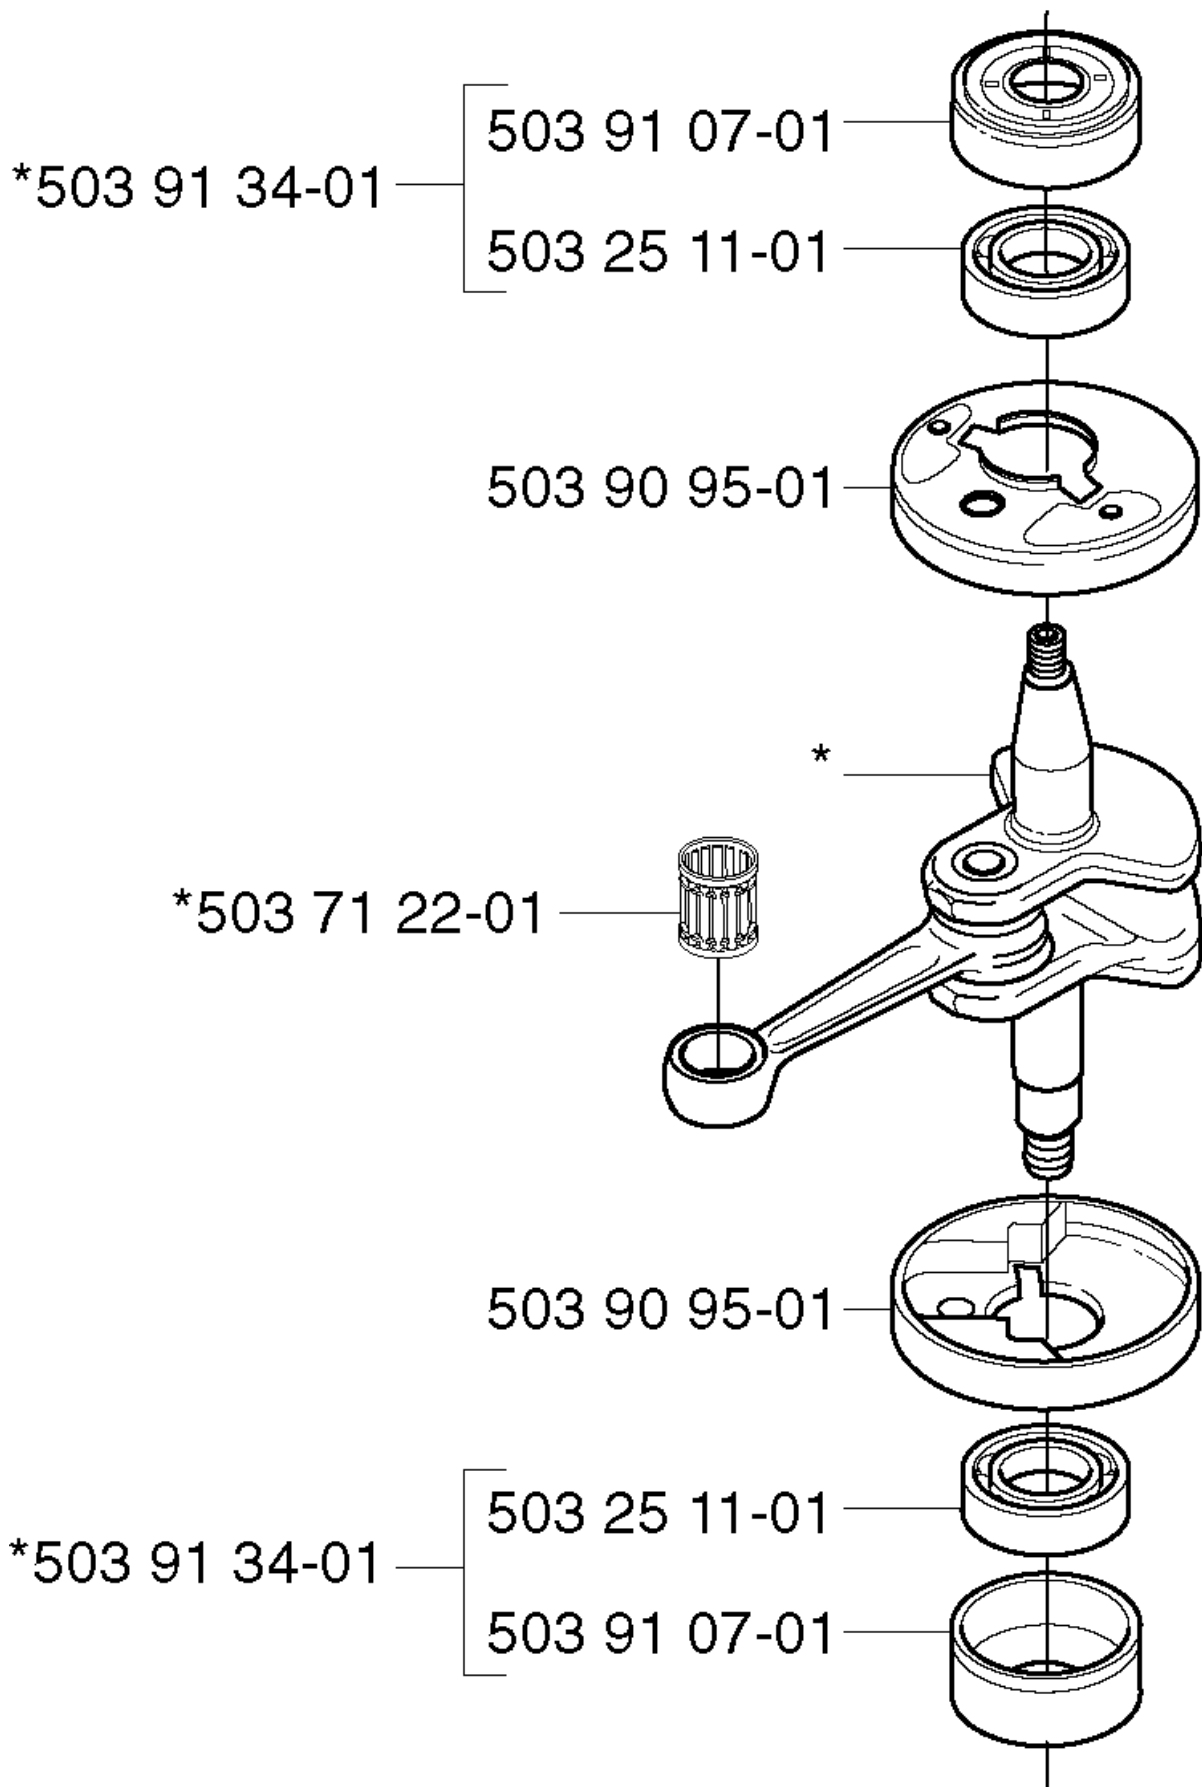

SPARE PARTS LIST

HEDGE TRIMMERS/POLE HEDGE
TRIMMERS

225 H75, 20022200001-Current

A *compl 503 90 48-01

MUFFLER

225 H75, 20022200001-Current

Part No	Description	Remark	QTY KIT
503 20 29-63	SCREW IHSCFM		2
503 77 32-01	SPARK ARRESTER		1
503 90 48-01	MUFFLER ASSY		1
503 90 50-01	EXHAUST DUCT		1
724 12 87-59	SCREW CRPANM		1

B

IGNITION SYSTEM

225 H75, 20022200001-Current

Part No	Description	Remark	QTY KIT
501 48 54-02	SPARK PLUG CAP		1
503 20 25-16	SCREW IHSCM		2
503 22 10-11	HEXAGON NUT		1
503 23 01-01	WASHER		1
503 24 44-01	FLAT PIN		1
503 79 05-02	RIVET		2
503 79 06-01	FLYWHEEL		1
503 81 24-01	STARTER PAWL		2
503 81 29-01	SPRING		2
503 84 32-01	IGNITION MODULE		1

C *compl 503 72 44-04

CRANKSHAFT

225 H75, 20022200001-Current

Part No	Description	Remark	QTY KIT
503 25 11-01	BALL BEARING		1
503 25 11-01	BALL BEARING		1
503 71 22-01	BEARING		1
503 72 44-04	CRANKSHAFT ASSY		1
503 90 95-01	CUP		1
503 90 95-01	CUP		1
503 91 07-01	BEARING CAGE		1
503 91 07-01	BEARING CAGE		1
503 91 34-01	BEARING CAGE		1
503 91 34-01	BEARING CAGE		1

E *compl 503 89 94-01

CYLINDER PISTON

225 H75, 20022200001-Current

Part No	Description	Remark	QTY KIT
503 23 51-08	SPARK PLUG	CHAMPION RCJ 7Y	1
503 23 51-11	SPARK PLUG	NGK BPMR 7A	1
503 28 90-30	PISTON RING		2
503 49 21-02	GASKET		1
503 71 22-01	BEARING		1
503 85 97-02	PISTON ASSY		1
503 89 94-01	CYLINDER ASSY		1
737 44 08-00	CIRCLIP		2