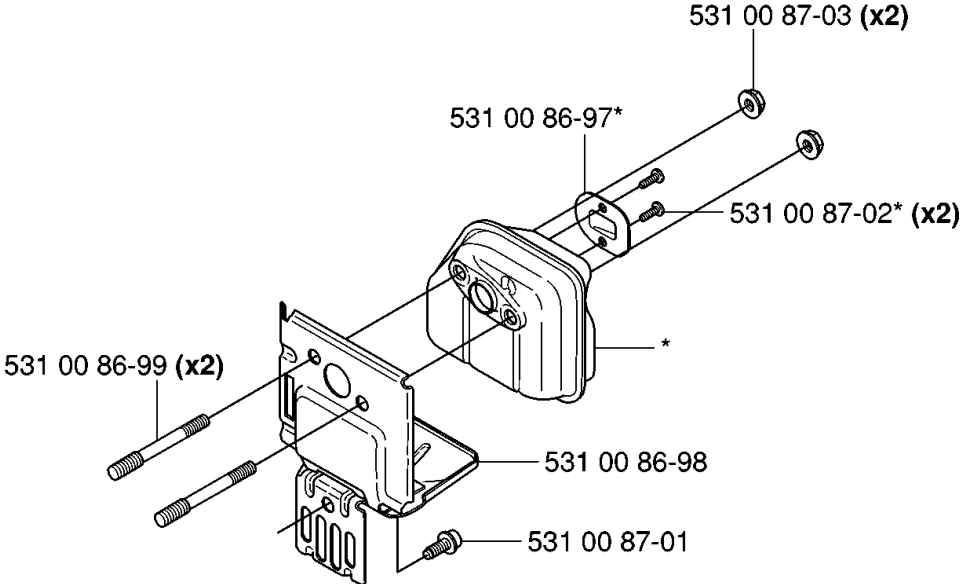

K *compl 531 00 86-96