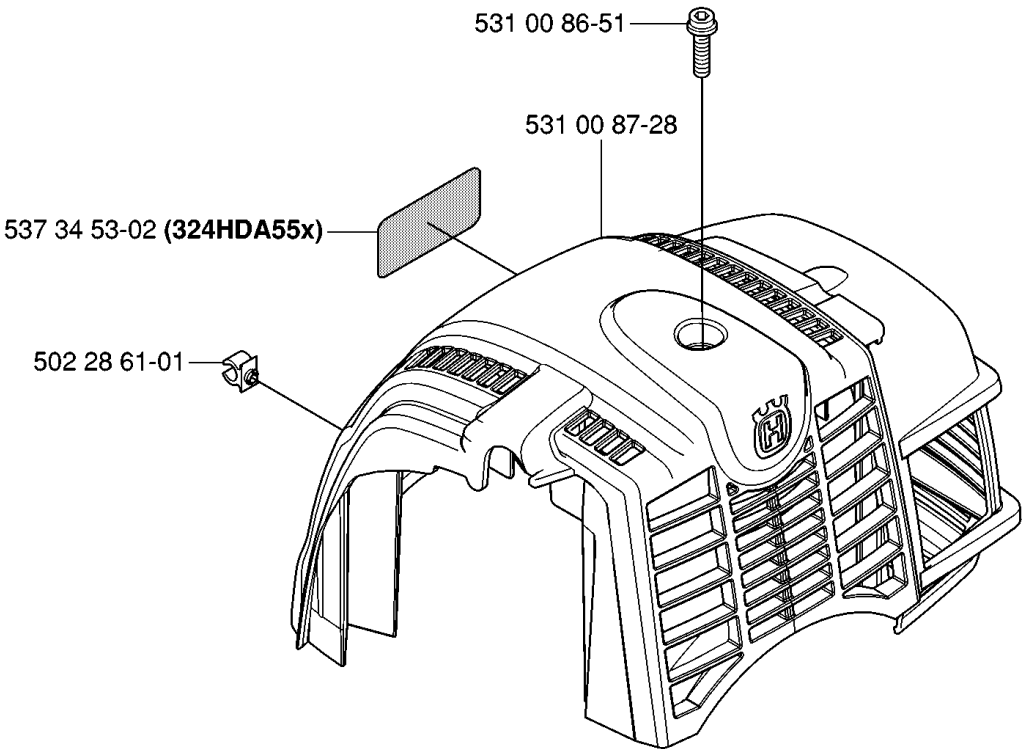

F

537 34 53-02 (324HDA55x)