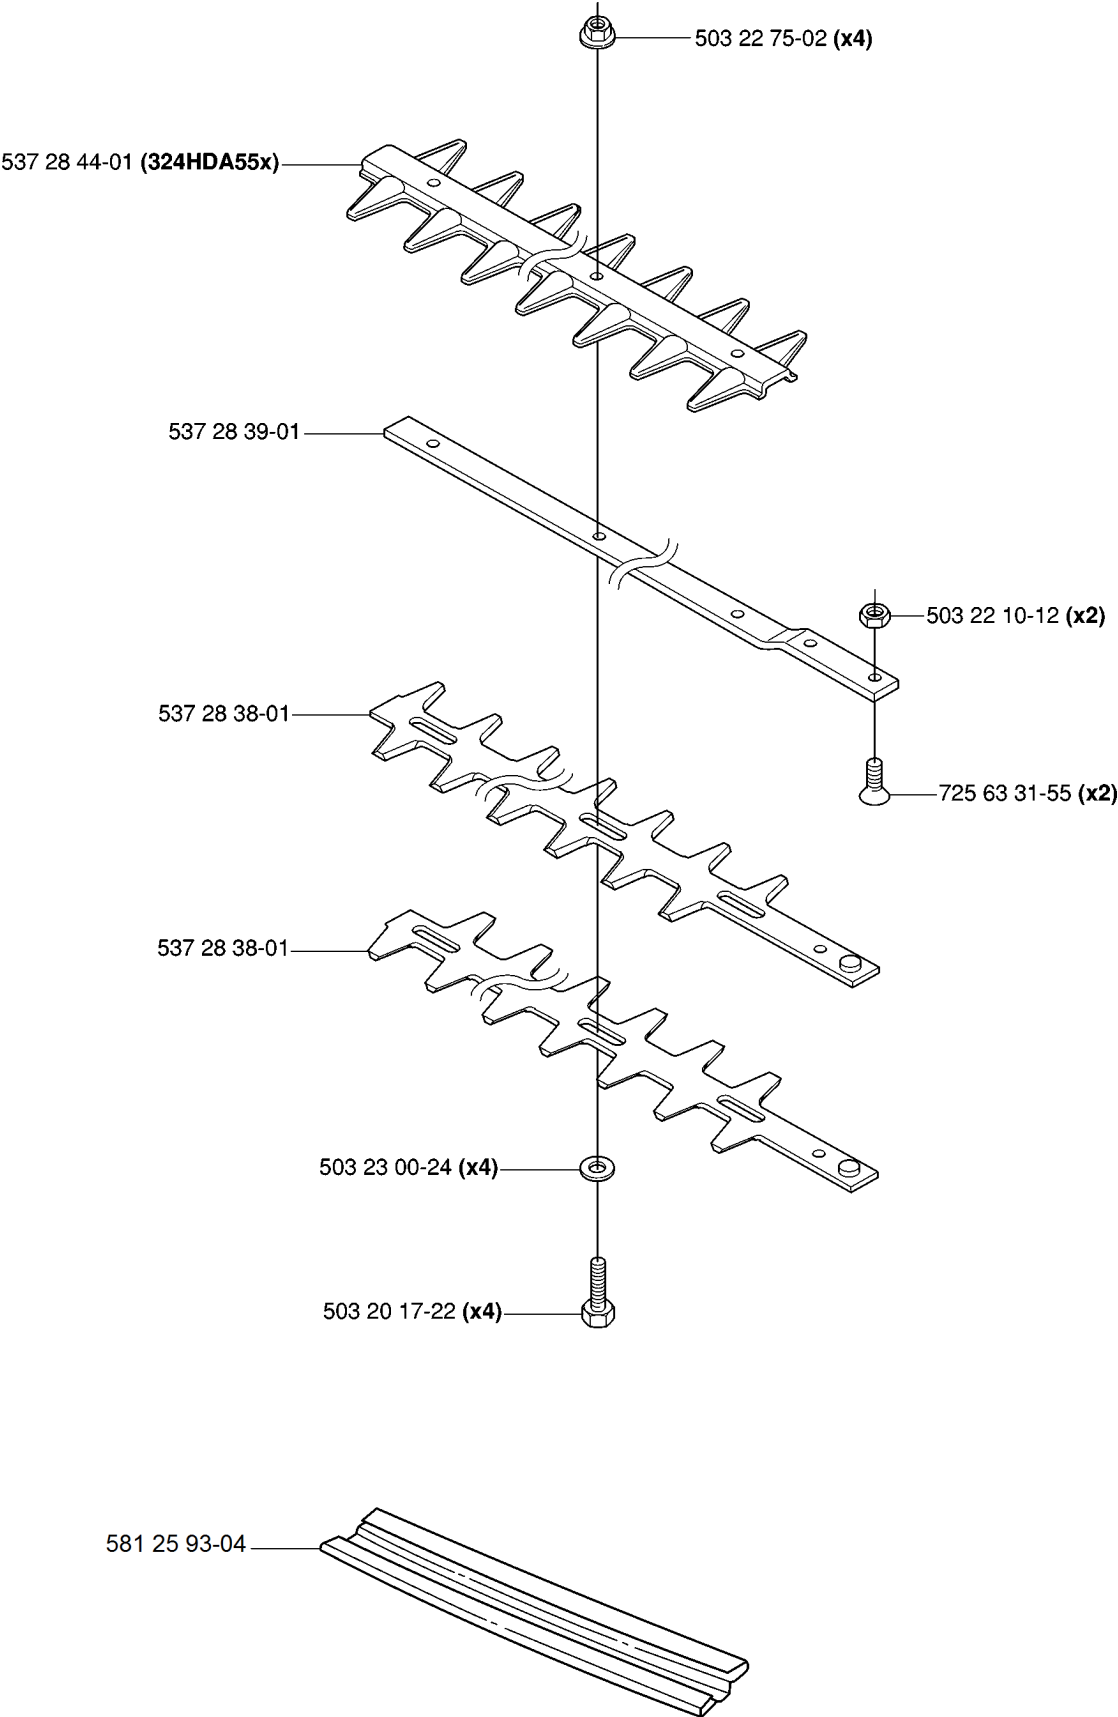

B compl 537 28 40-01 324HDA55x