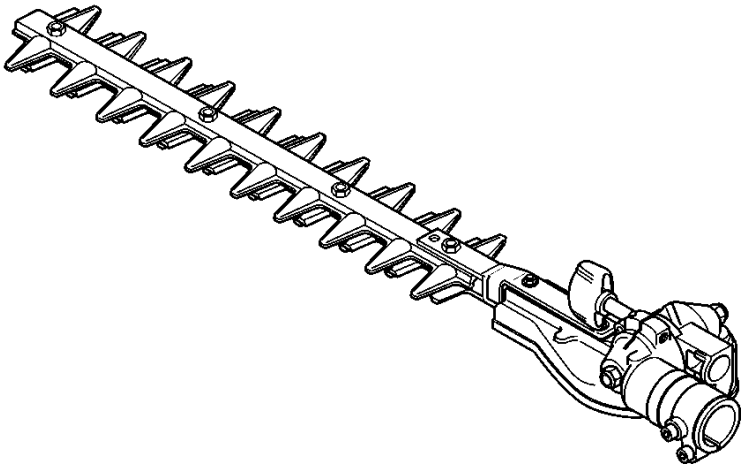

SPARE PARTS LIST

HEDGE TRIMMERS/POLE HEDGE
TRIMMERS

324 HDA55 X-SERIES,
20053600001-Current

A 324HDA55x

GEAR HOUSING

324 HDA55 X-SERIES, 20053600001-Current

Part No	Description	Remark	QTY KIT
503 20 07-25	SCREW IHSCFM		1
503 20 14-12	SCREW IHSCFMO		1
503 22 10-12	HEXAGON NUT		2
503 23 03-02	WASHER		1
537 23 16-01	GEAR HOUSING		1
537 23 17-01	GEAR HOUSING		1
537 23 18-01	HUB CAP		1
537 23 20-01	CONNECTING ROD		2
537 23 21-01	BASEPLATE		1
537 23 22-01	SEALING		1
537 23 26-01	SHAFT		1
537 23 28-01	GEAR WHEEL		1
537 23 35-01	SPACER		1
537 23 36-01	NEEDLE BEARING		2
537 23 37-01	SPACER		1
537 23 42-01	SEALING		1
537 29 42-01	WASHER		1
537 29 42-01	WASHER		1
537 34 15-01	GUIDE PLATE		1
537 34 18-01	WASHER		1
537 39 49-01	SEALING		1
537 40 48-01	WASHER		1
537 40 64-02	BALL BEARING		1
537 41 66-01	PLUG		1
537 44 23-01	KNOB		1
544 06 40-01	GEAR WHEEL		1
544 09 31-01	PLUG		1
725 52 87-55	SCREW IHSCM		2
725 52 91-01	SCREW IHSCM		6
725 53 23-05	SCREW IHSCM		1
725 53 29-55	SCREW IHSCM		1
732 25 16-01	HEXAGON LOCKING NUT		1
732 25 16-01	HEXAGON LOCKING NUT		1
734 11 46-01	WASHER		2
734 11 52-01	WASHER		1
734 11 52-01	WASHER		1
735 31 11-00	CIRCLIP		1
735 31 19-00	CIRCLIP		1
735 31 25-10	CIRCLIP		1
735 31 33-10	CIRCLIP		1
737 38 52-00	DISC SPRING		2
738 21 98-04	BALL BEARING		1
738 21 98-04	BALL BEARING		1
738 21 98-04	BALL BEARING		1
738 21 99-04	BALL BEARING		2
738 88 10-01	LUBRICATION NIPPLE		1

C 324HDA55x
compl 537 14 86-18

CLUTCH & OIL PUMP

324 HDA55 X-SERIES, 20053600001-Current

Part No	Description	Remark	QTY KIT
537 14 86-18	CUTTING DECK	324HDA55X	1

D 324HDA55x

SHAFT & HANDLE

324 HDA55 X-SERIES, 20053600001-Current