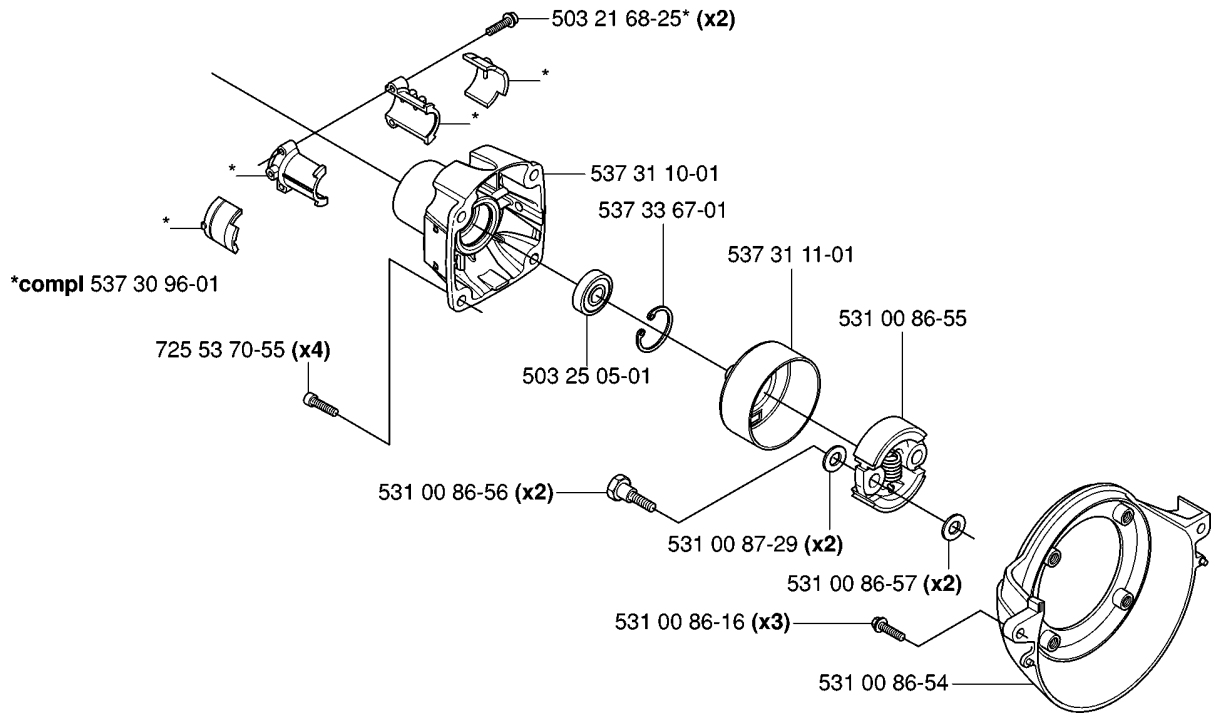

L

IGNITION SYSTEM

324 HDA55 X-SERIES, 20053600001-Current

Part No	Description	Remark	QTY KIT
531 00 87-14	IGNITION COIL		1
531 00 87-15	PROTECTIVE HOSE		1
531 00 87-16	FLYWHEEL		1
531 00 87-17	SHORT CIRCUIT CABLE		1
531 00 87-18	TIE WRAP		1
531 00 87-19	SCREW		2
531 00 87-20	NUT		1

M

CRANKCASE & CLUTCHDRUM

324 HDA55 X-SERIES, 20053600001-Current

Part No	Description	Remark	QTY KIT
503 21 68-25	SCREW IHSCFT		2
503 25 05-01	BALL BEARING		1
531 00 86-16	SCREW		3
531 00 86-54	FAN HOUSING		1
531 00 86-55	CLUTCH ASSY		1
531 00 86-56	SCREW		2
531 00 86-57	WASHER		2
531 00 87-29	WASHER		2
537 30 96-01	SLEEVE		1
537 31 10-01	CLUTCH COVER		1
537 31 11-01	CLUTCH DRUM		1
537 33 67-01	CIRCLIP		1
725 53 70-55	SCREW IHSCM		4