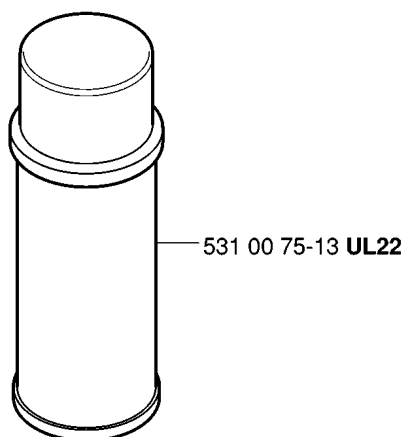

R Accessories
Zubehöre
Accessoires
Acessorios
Tillbehör
*compl 537 30 14-17