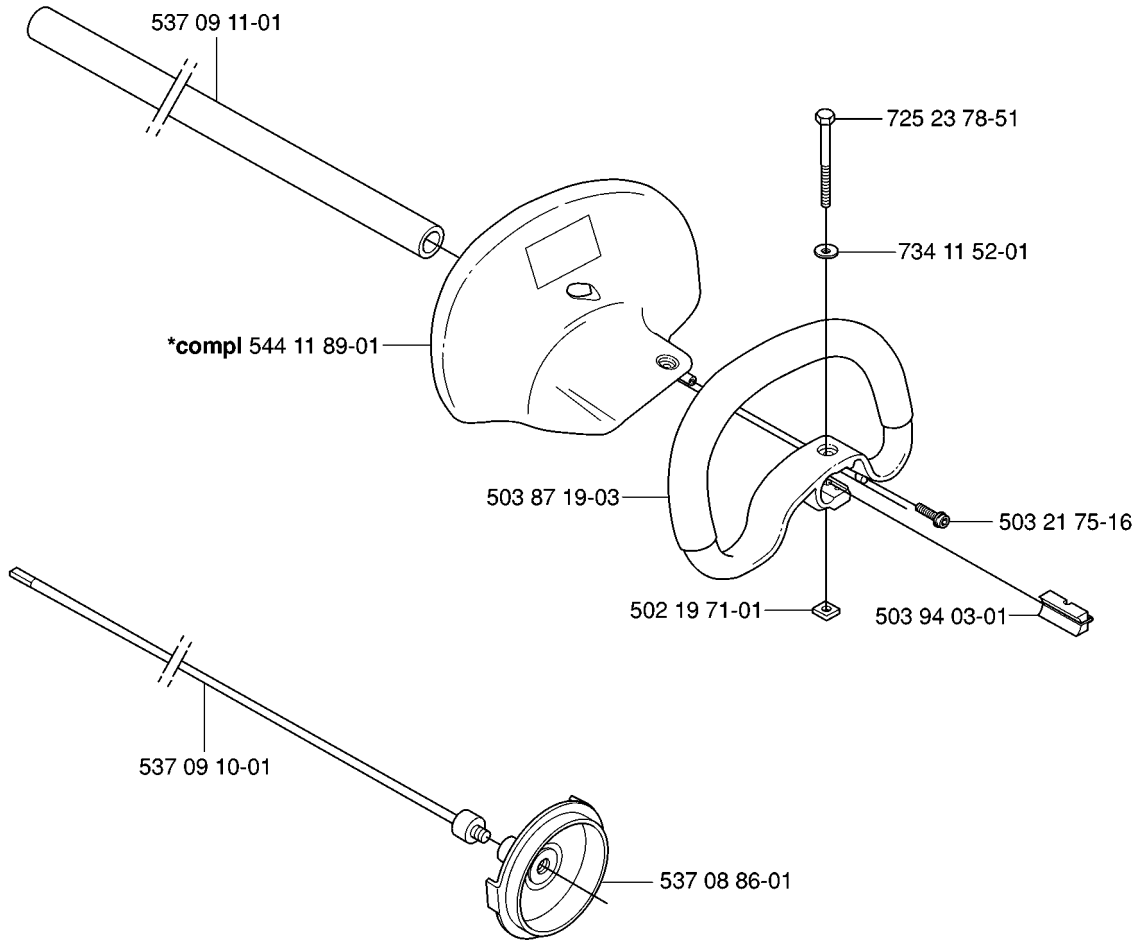

SPARE PARTS LIST

HEDGE TRIMMERS/POLE HEDGE
TRIMMERS

324 HDA55 X-SERIES,
20053600001-Current

A 324HDA55x

GEAR HOUSING

324 HDA55 X-SERIES, 20053600001-Current

Part No	Description	Remark	QTY KIT
503 20 07-25	SCREW IHSCFM		1
503 20 14-12	SCREW IHSCFMO		1
503 22 10-12	HEXAGON NUT		2
503 23 03-02	WASHER		1
537 23 16-01	GEAR HOUSING		1
537 23 17-01	GEAR HOUSING		1
537 23 18-01	HUB CAP		1
537 23 20-01	CONNECTING ROD		2
537 23 21-01	BASEPLATE		1
537 23 22-01	SEALING		1
537 23 26-01	SHAFT		1
537 23 28-01	GEAR WHEEL		1
537 23 35-01	SPACER		1
537 23 36-01	NEEDLE BEARING		2
537 23 37-01	SPACER		1
537 23 42-01	SEALING		1
537 29 42-01	WASHER		1
537 29 42-01	WASHER		1
537 34 15-01	GUIDE PLATE		1
537 34 18-01	WASHER		1
537 39 49-01	SEALING		1
537 40 48-01	WASHER		1
537 40 64-02	BALL BEARING		1
537 41 66-01	PLUG		1
537 44 23-01	KNOB		1
544 06 40-01	GEAR WHEEL		1
544 09 31-01	PLUG		1
725 52 87-55	SCREW IHSCM		2
725 52 91-01	SCREW IHSCM		6
725 53 23-05	SCREW IHSCM		1
725 53 29-55	SCREW IHSCM		1
732 25 16-01	HEXAGON LOCKING NUT		1
732 25 16-01	HEXAGON LOCKING NUT		1
734 11 46-01	WASHER		2
734 11 52-01	WASHER		1
734 11 52-01	WASHER		1
735 31 11-00	CIRCLIP		1
735 31 19-00	CIRCLIP		1
735 31 25-10	CIRCLIP		1
735 31 33-10	CIRCLIP		1
737 38 52-00	DISC SPRING		2
738 21 98-04	BALL BEARING		1
738 21 98-04	BALL BEARING		1
738 21 98-04	BALL BEARING		1
738 21 99-04	BALL BEARING		2
738 88 10-01	LUBRICATION NIPPLE		1

C 324HDA55x
compl 537 14 86-18

CLUTCH & OIL PUMP

324 HDA55 X-SERIES, 20053600001-Current

Part No	Description	Remark	QTY KIT
537 14 86-18	CUTTING DECK	324HDA55X	1

D 324HDA55x

SHAFT & HANDLE

324 HDA55 X-SERIES, 20053600001-Current

Part No	Description	Remark	QTY KIT
502 19 71-01	SQUARE NUT		1
503 21 75-16	SCREW IHSCFT		1
503 87 19-03	HANDLE		1
503 94 03-01	DISTANCE		1
537 08 86-01	CLUTCH DRUM ASSY		1
537 09 10-01	DRIVE SHAFT		1
537 09 11-01	TUBE		1
544 04 41-01	LABEL		1
544 11 89-01	HAND GUARD		1
725 23 78-51	SCREW EHHM		1
734 11 52-01	WASHER		1