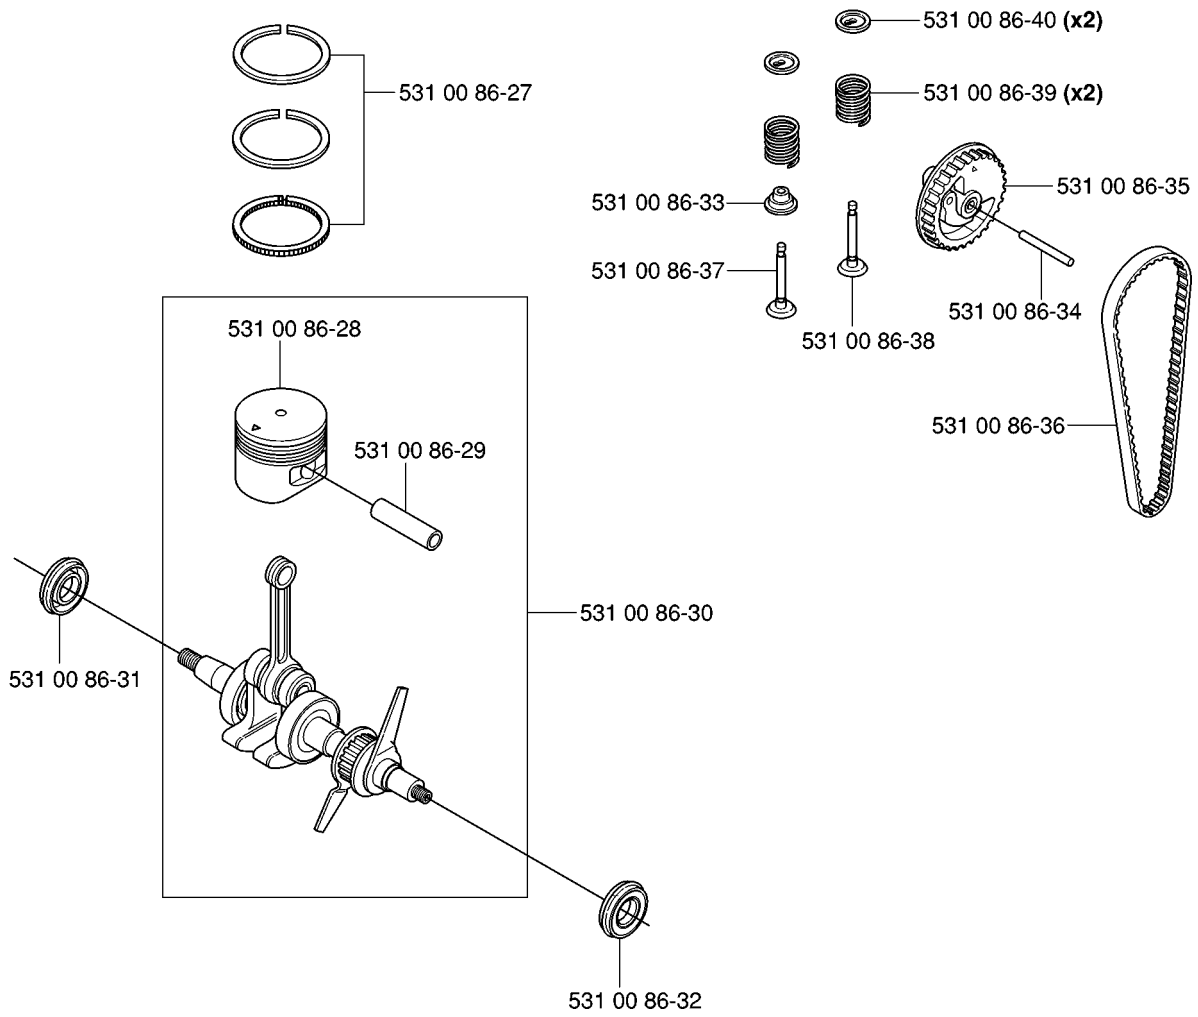

M

CRANKCASE & CLUTCHDRUM

324 HDA55 X-SERIES, 20053600001-Current

Part No	Description	Remark	QTY KIT
503 21 68-25	SCREW IHSCFT		2
503 25 05-01	BALL BEARING		1
531 00 86-16	SCREW		3
531 00 86-54	FAN HOUSING		1
531 00 86-55	CLUTCH ASSY		1
531 00 86-56	SCREW		2
531 00 86-57	WASHER		2
531 00 87-29	WASHER		2
537 30 96-01	SLEEVE		1
537 31 10-01	CLUTCH COVER		1
537 31 11-01	CLUTCH DRUM		1
537 33 67-01	CIRCLIP		1
725 53 70-55	SCREW IHSCM		4

N

CYLINDER & CRANKCASE

324 HDA55 X-SERIES, 20053600001-Current

Part No	Description	Remark	QTY KIT
531 00 86-08	SPARE PARTS		1
531 00 86-09	DEFLECTION LIMITER		1
531 00 86-10	SPARE PARTS		1
531 00 86-11	GASKET		1
531 00 86-12	OIL HOSE		1
531 00 86-13	SPARK PLUG	NGK CMR4H	1
531 00 86-14	SPARK PLUG	NGK CMR5H	1
531 00 86-15	SPARK PLUG	NGK CMR6H	1
531 00 86-16	SCREW		2
531 00 86-17	SCREW		4
531 00 86-18	SCREW		2
531 00 86-19	ADJUSTER		2
531 00 86-20	SCREW		2
531 00 86-21	LOCK NUT		2
531 00 86-22	SCREW		1
531 00 86-23	SCREW		2
531 00 86-24	SPRING PIN		1
531 00 86-25	HOSE CLAMP		1
531 00 86-26	HOSE CLAMP		1
531 00 87-21	CRANKCASE		1
531 00 87-22	COVER		1
531 00 87-23	GASKET		1
531 00 87-24	GROMMET		1
531 00 87-25	FILTER		1
531 00 87-26	OIL HOSE		1
531 00 87-27	NON RETURN VALVE		1
725 53 25-55	SCREW IHSCM		1

P

PISTON & CRANKSHAFT

324 HDA55 X-SERIES, 20053600001-Current

Part No	Description	Remark	QTY KIT
531 00 86-27	KIT		1
531 00 86-28	PISTON		1
531 00 86-29	PISTON PIN		1
531 00 86-30	CRANKSHAFT ASSY		1
531 00 86-31	SEALING RING		1
531 00 86-32	SEALING RING		1
531 00 86-33	SEALING		1
531 00 86-34	SHAFT		1
531 00 86-35	SPARE PARTS		1
531 00 86-36	SPARE PARTS		1
531 00 86-37	VALVE		1
531 00 86-38	VALVE		1
531 00 86-39	SPRING		2
531 00 86-40	SPARE PARTS		2