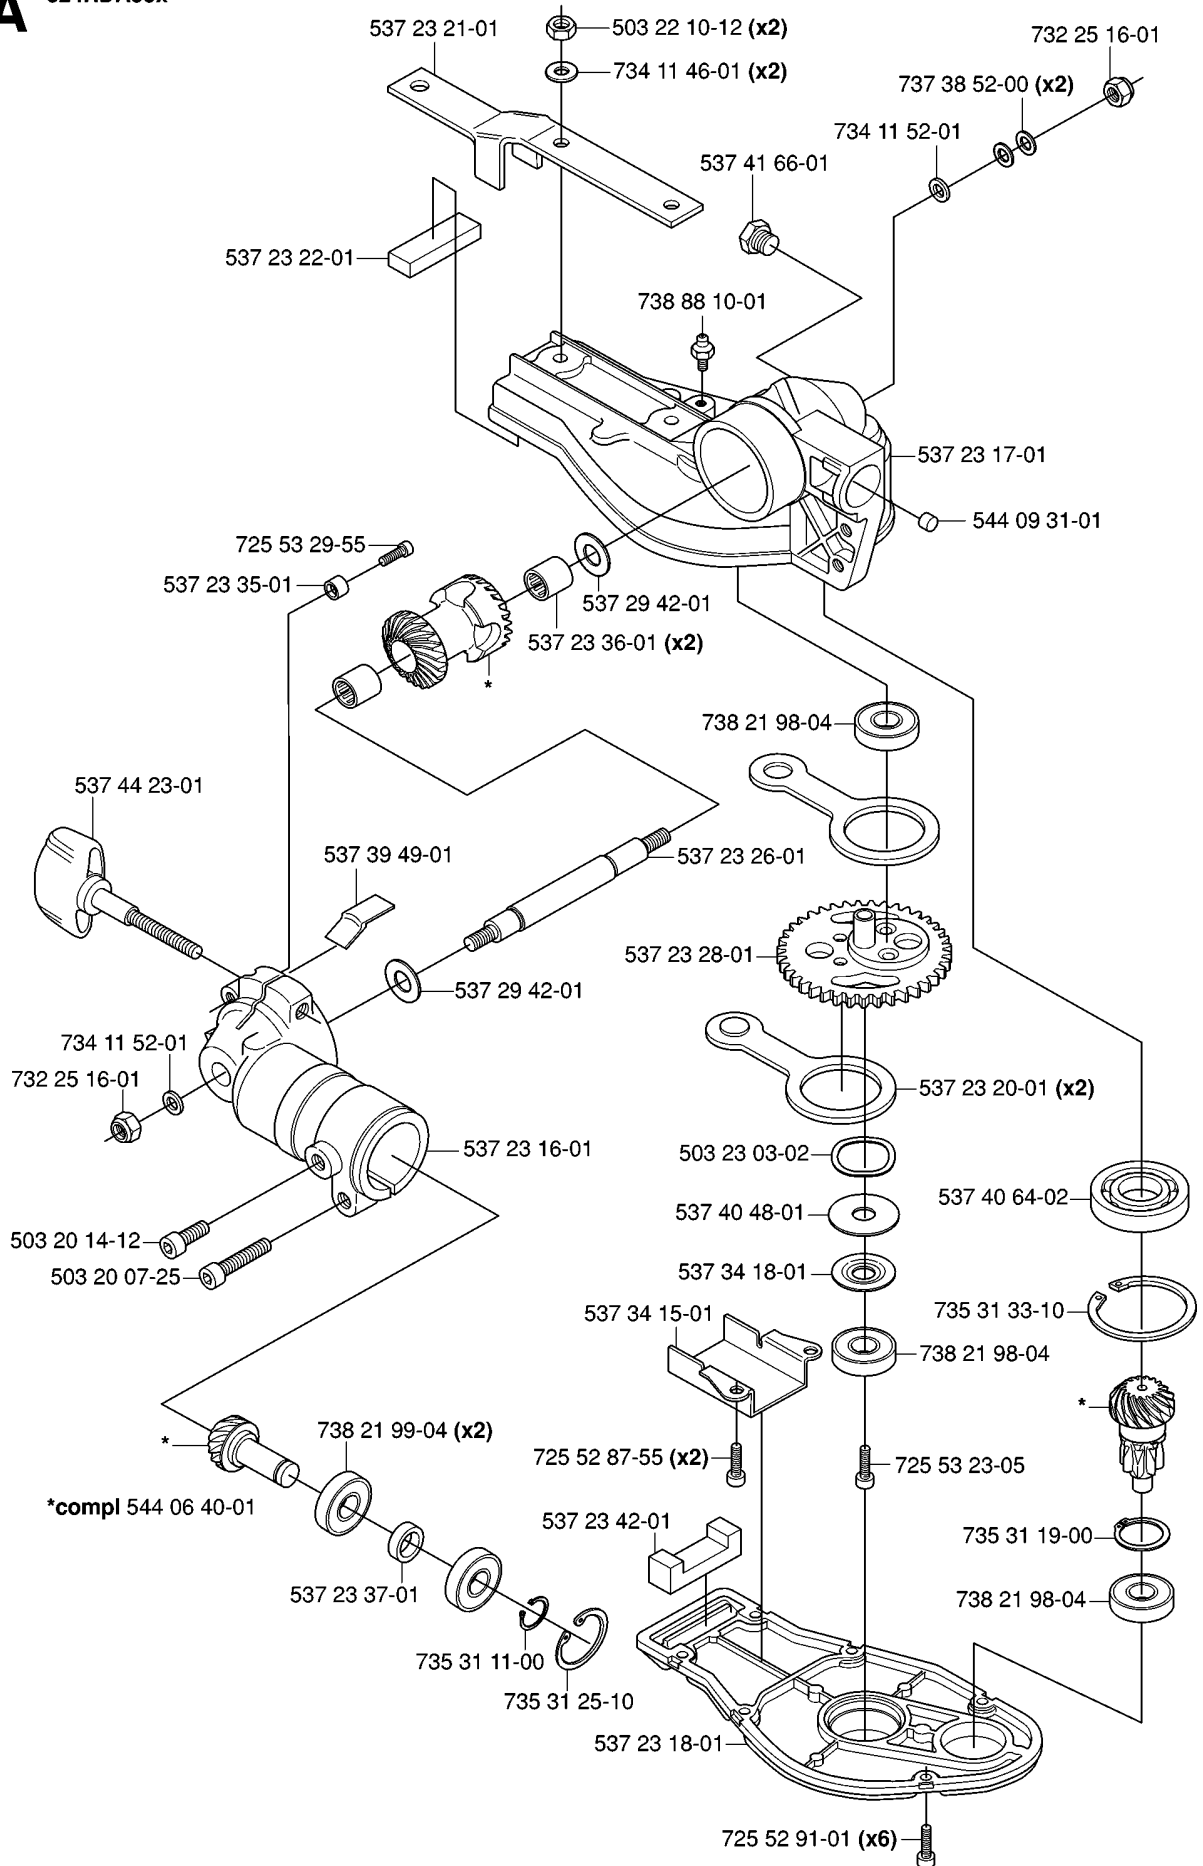

SPARE PARTS LIST

HEDGE TRIMMERS/POLE HEDGE
TRIMMERS

324 HDA55 X-SERIES,
20053600001-Current

A 324HDA55x

GEAR HOUSING

324 HDA55 X-SERIES, 20053600001-Current

Part No	Description	Remark	QTY KIT
503 20 07-25	SCREW IHSCFM		1
503 20 14-12	SCREW IHSCFMO		1
503 22 10-12	HEXAGON NUT		2
503 23 03-02	WASHER		1
537 23 16-01	GEAR HOUSING		1
537 23 17-01	GEAR HOUSING		1
537 23 18-01	HUB CAP		1
537 23 20-01	CONNECTING ROD		2
537 23 21-01	BASEPLATE		1
537 23 22-01	SEALING		1
537 23 26-01	SHAFT		1
537 23 28-01	GEAR WHEEL		1
537 23 35-01	SPACER		1
537 23 36-01	NEEDLE BEARING		2
537 23 37-01	SPACER		1
537 23 42-01	SEALING		1
537 29 42-01	WASHER		1
537 29 42-01	WASHER		1
537 34 15-01	GUIDE PLATE		1
537 34 18-01	WASHER		1
537 39 49-01	SEALING		1
537 40 48-01	WASHER		1
537 40 64-02	BALL BEARING		1
537 41 66-01	PLUG		1
537 44 23-01	KNOB		1
544 06 40-01	GEAR WHEEL		1
544 09 31-01	PLUG		1
725 52 87-55	SCREW IHSCM		2
725 52 91-01	SCREW IHSCM		6
725 53 23-05	SCREW IHSCM		1
725 53 29-55	SCREW IHSCM		1
732 25 16-01	HEXAGON LOCKING NUT		1
732 25 16-01	HEXAGON LOCKING NUT		1
734 11 46-01	WASHER		2
734 11 52-01	WASHER		1
734 11 52-01	WASHER		1
735 31 11-00	CIRCLIP		1
735 31 19-00	CIRCLIP		1
735 31 25-10	CIRCLIP		1
735 31 33-10	CIRCLIP		1
737 38 52-00	DISC SPRING		2
738 21 98-04	BALL BEARING		1
738 21 98-04	BALL BEARING		1
738 21 98-04	BALL BEARING		1
738 21 99-04	BALL BEARING		2
738 88 10-01	LUBRICATION NIPPLE		1

C 324HDA55x
compl 537 14 86-18

CLUTCH & OIL PUMP

324 HDA55 X-SERIES, 20053600001-Current

Part No	Description	Remark	QTY KIT
537 14 86-18	CUTTING DECK	324HDA55X	1

D 324HDA55x

SHAFT & HANDLE

324 HDA55 X-SERIES, 20053600001-Current

Part No	Description	Remark	QTY KIT
502 19 71-01	SQUARE NUT		1
503 21 75-16	SCREW IHSCFT		1
503 87 19-03	HANDLE		1
503 94 03-01	DISTANCE		1
537 08 86-01	CLUTCH DRUM ASSY		1
537 09 10-01	DRIVE SHAFT		1
537 09 11-01	TUBE		1
544 04 41-01	LABEL		1
544 11 89-01	HAND GUARD		1
725 23 78-51	SCREW EHHM		1
734 11 52-01	WASHER		1