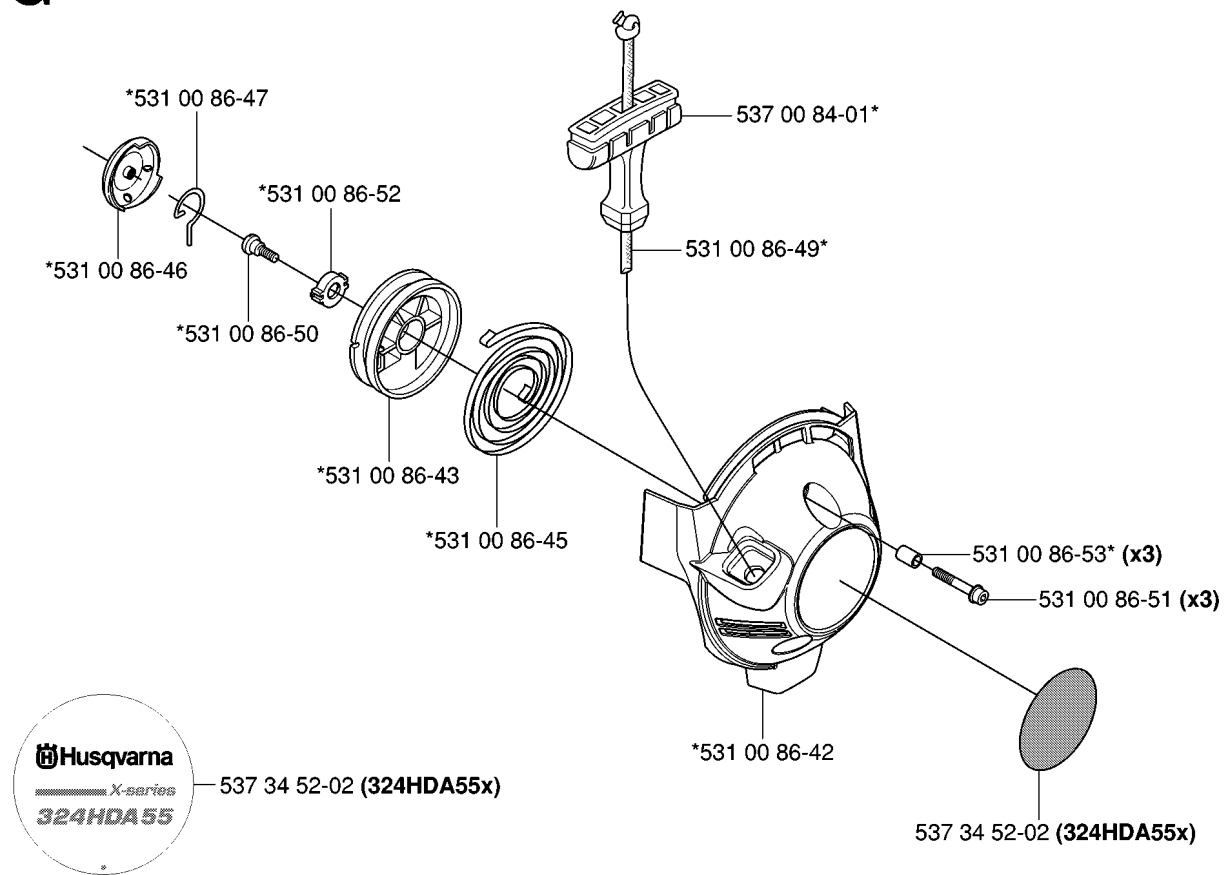

G *compl 531 00 86-41