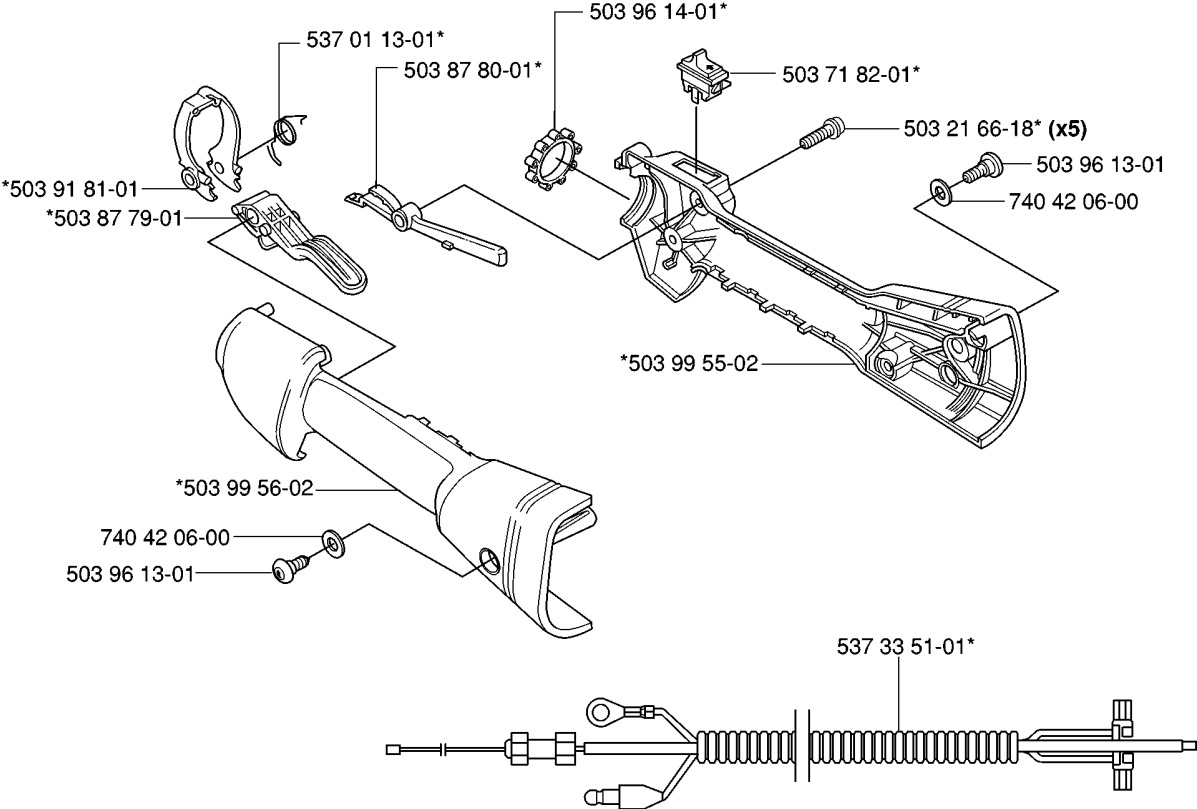

E 324HDA55x
*compl 503 85 29-06