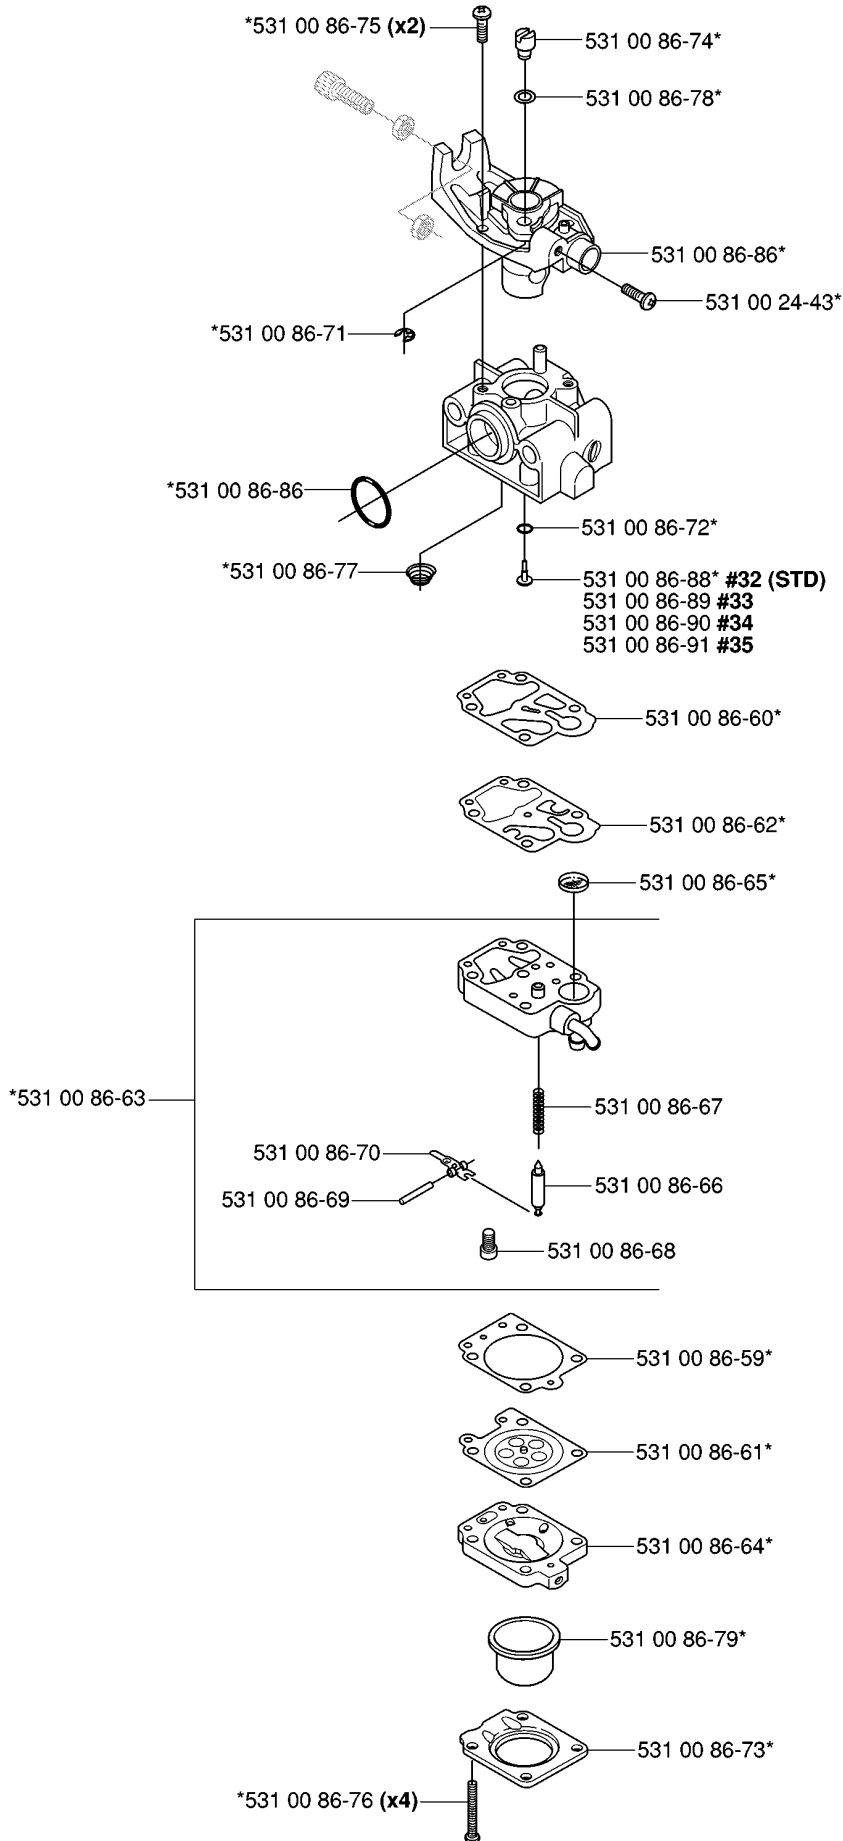

Q

*compI 531 00 86-81 Walbro WYB-6B

Walbro WYB-6B