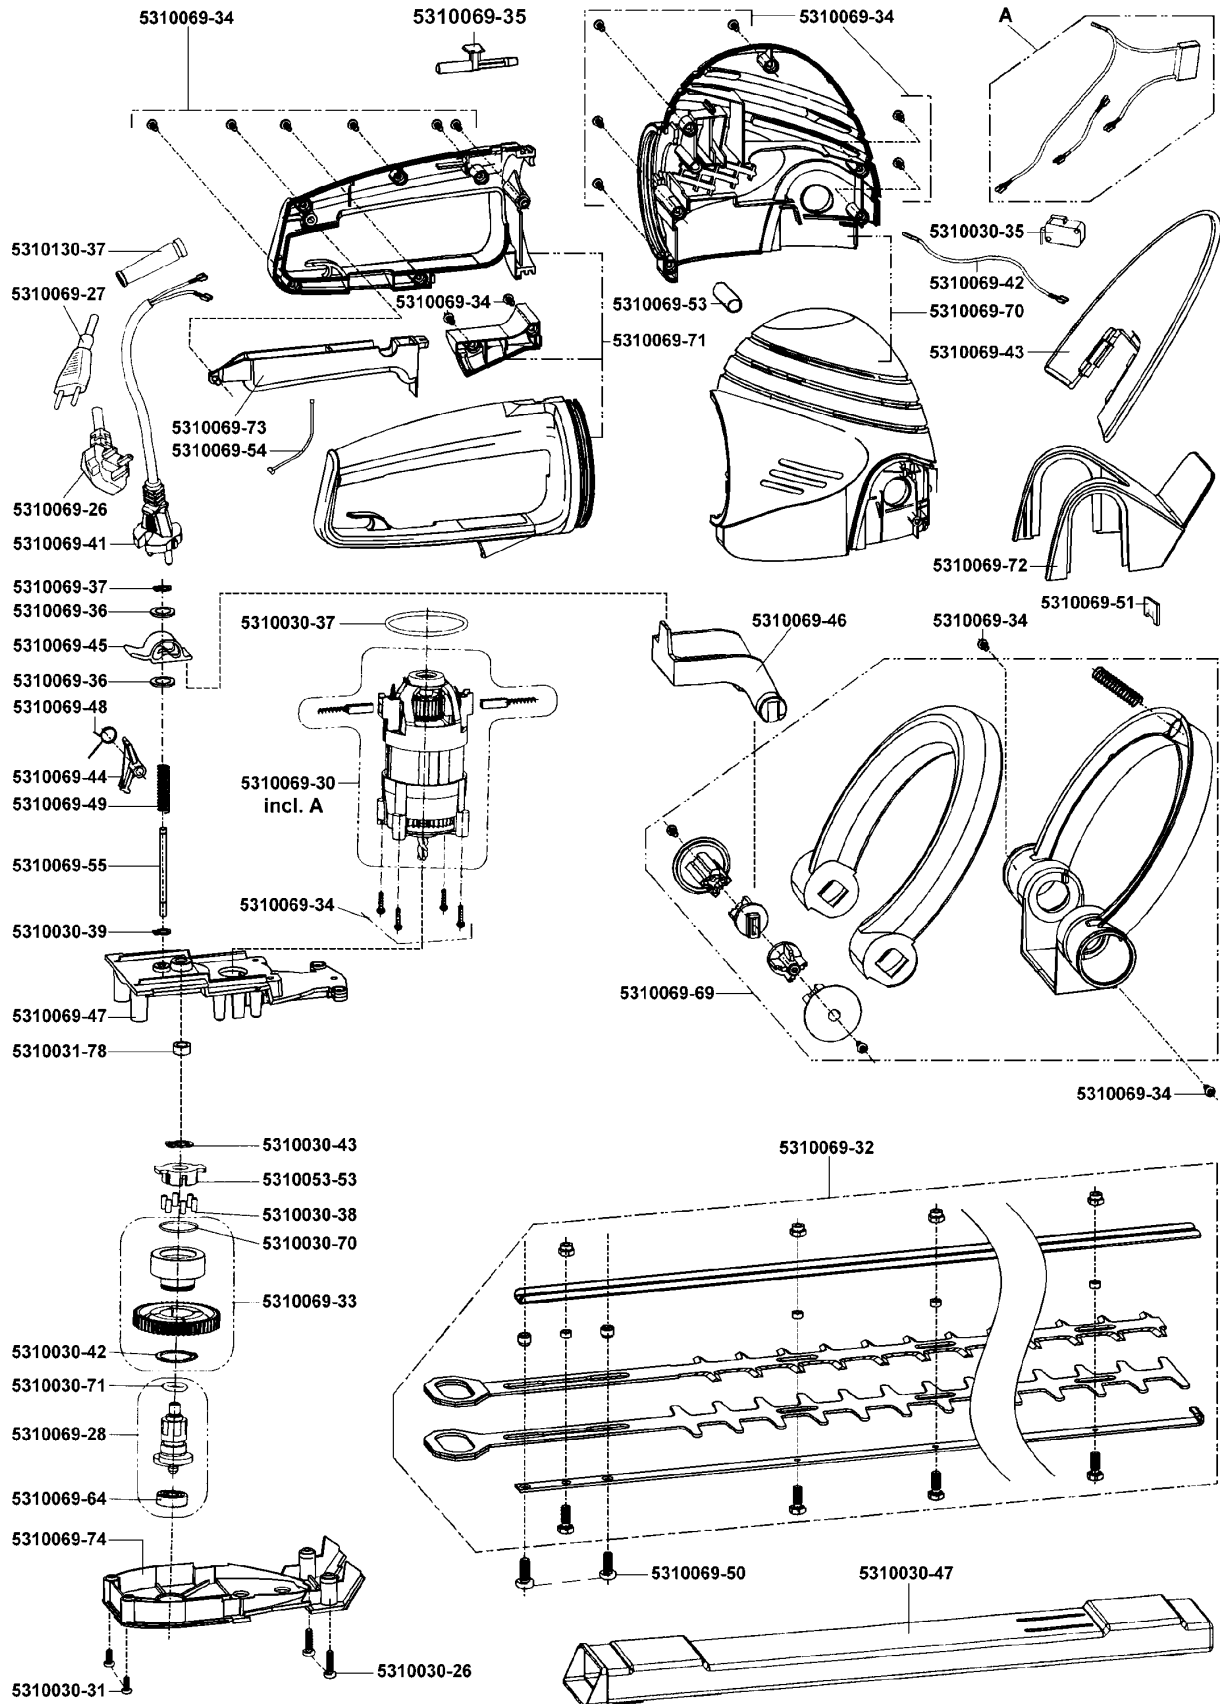

SPARE PARTS LIST

HEDGE TRIMMERS/POLE HEDGE
TRIMMERS

500 HD56 EL, 2003-01

500HD 56EL - Husqvarna

PRODUCT COMPLETE

500 HD56 EL, 2003-01

Part No	Description	Remark	QTY KIT
531 00 30-26	SCREW		2
531 00 30-31	SCREW		2
531 00 30-35	SWITCH		1
531 00 30-37	O-RING		1
531 00 30-38	PIN RETAINING SCREW		6
531 00 30-39	WASHER		1
531 00 30-42	RETAINER RING		1
531 00 30-43	WASHER		1
531 00 30-47	PROTECTOR 550 MM		1
531 00 30-70	RING		1
531 00 30-71	RING		1
531 00 31-78	BEARING		1
531 00 53-53	HOLDER		1
531 00 69-26	SWITCH		1
531 00 69-27	CABLE		1
531 00 69-28	EXCENTRIC		1
531 00 69-30	ENGINE	INCL. A	1
531 00 69-32	BLADE		1
531 00 69-33	PISTON		1
531 00 69-34	SCREW		1
531 00 69-34	SCREW		1
531 00 69-34	SCREW		1
531 00 69-34	SCREW		1
531 00 69-34	SCREW		1
531 00 69-34	SCREW		1
531 00 69-34	SCREW		1
531 00 69-35	KNOB		1
531 00 69-36	WASHER		1
531 00 69-36	WASHER		1
531 00 69-37	RETAINER RING		1
531 00 69-41	CABLE		1
531 00 69-42	CABLE		1
531 00 69-43	PROTECTION		1
531 00 69-44	BRAKER		1
531 00 69-45	BRAKER		1
531 00 69-46	HOLDER		1
531 00 69-47	PLATE		1
531 00 69-48	SPRING		1
531 00 69-49	SPRING		1
531 00 69-50	SCREW		2
531 00 69-51	SEALING		1
531 00 69-53	SLEEVE		1
531 00 69-54	CABLE		1
531 00 69-55	PIN RETAINING SCREW		1
531 00 69-64	BEARING		1
531 00 69-69	HANDLE		1
531 00 69-70	HOUSING		1
531 00 69-71	HANDLE		1
531 00 69-72	BRACKET		1
531 00 69-73	HOLDER		1
531 00 69-74	PLATE		1
531 01 30-37	GROMMET		1