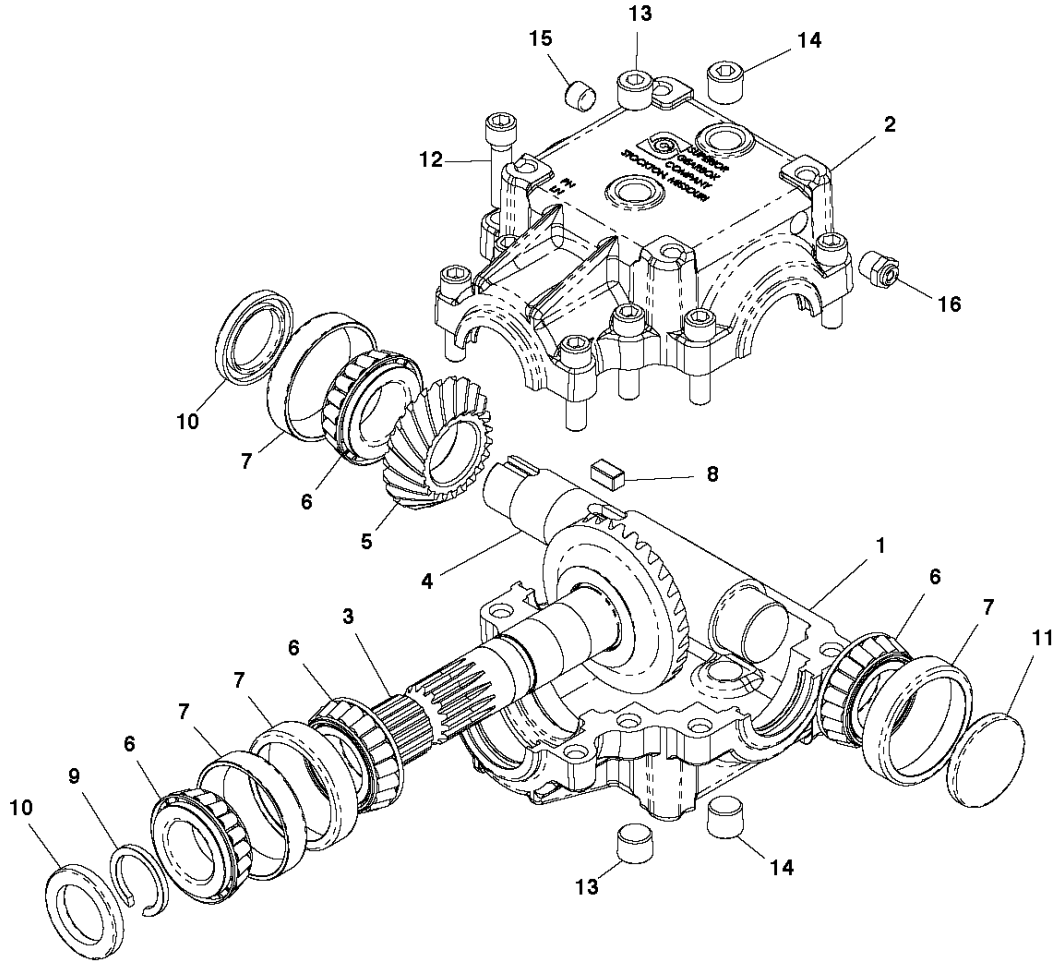

CUTTING DECK C132 X - 6

6

Combi 132X

52"/132CM CUTTING DECK CUTTING DECK C132 X, 967294001, 2015-04, 967978501, 2019-09

Ref	Part No	Description	Remark	QTY KIT
1	574 85 62-02	SCREW		7
2	535 42 91-01	SPRING NUT		7
3	586 41 20-01	BELT COVER		1
4	586 41 18-01	BELT COVER		1
5	586 41 17-01	BELT COVER		1
6	587 96 78-01	LABEL		1

CUTTING DECK C132 X - 7

52"/132CM CUTTING DECK CUTTING DECK C132 X, 967294001, 2015-04, 967978501, 2019-09

Ref	Part No	Description	Remark	QTY KIT
1	588 42 19-01	HOUSING		1
2	588 42 20-01	HOUSING		1
3	588 42 21-01	SHAFT		1
4	588 42 22-01	SHAFT		1
5	588 42 23-01	GEAR		1
6	588 42 24-01	BEARING		4
7	588 42 25-01	BEARING RING		4
8	588 42 26-01	KEY		1
9	588 42 27-01	RETAINER RING		1
10	588 42 28-01	SEAL		2
11	588 42 29-01	CAP		1
12	588 42 30-01	BOLT		8
13	588 42 31-01	PLUG		2
14	588 42 32-01	PLUG		2
15	588 42 33-01	PLUG		1
16	588 42 35-01	PLUG		6

52"/132CM CUTTING DECK CUTTING DECK C132 X, 967294001, 2015-04, 967978501, 2019-09

Ref	Part No	Description	Remark	QTY KIT
1	586 25 00-01	HYDRAULIC CYLINDER		1
2	586 89 67-01	LOCKING BOLT		2
3	586 89 68-01	CIRCLIP		2
4	586 84 85-01	CHECK VALVE		1
5	506 57 01-07	SCREW EHHFM		2
6	576 64 57-04	NUT FLANGE		2
7	575 88 13-02	CONNECTOR		2
8	576 44 40-02	PIPE FITTING		2
9	586 83 53-02	HYDRAULIC HOSE		1
10	586 83 53-01	HYDRAULIC HOSE		1
11	586 85 99-02	HYDRAULIC HOSE		2
12	535 43 72-01	WASHER		2
13	586 86 08-01	QUICK COUPLING		2