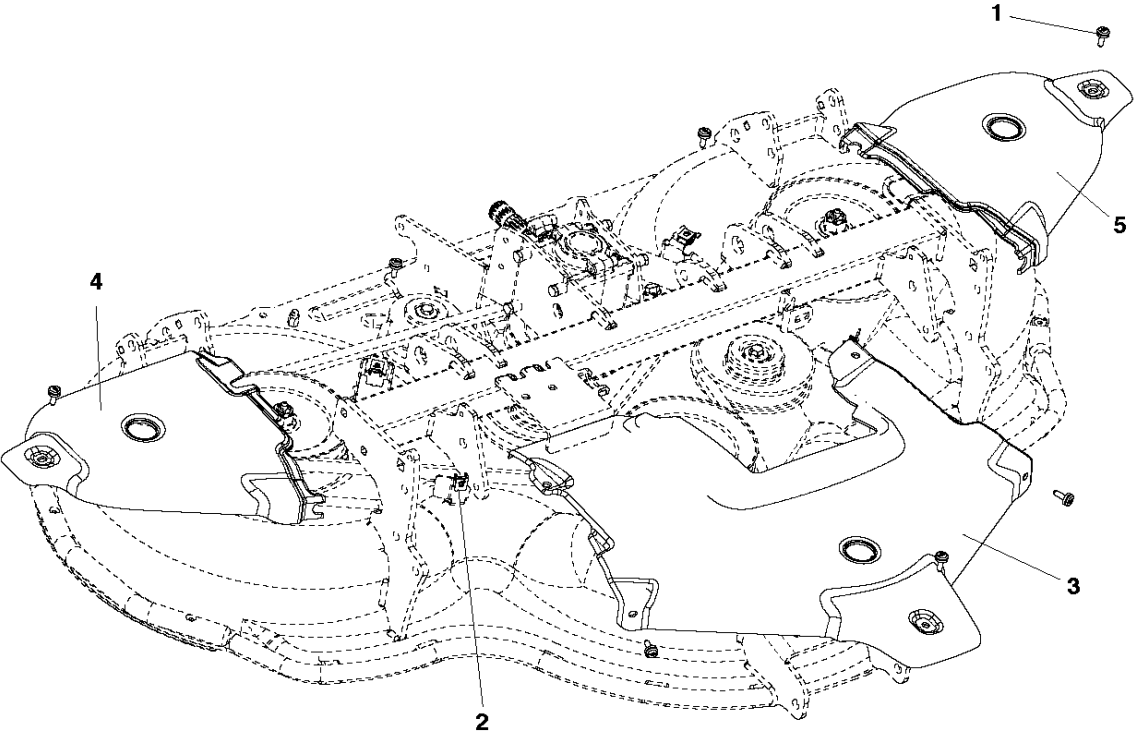

CUTTING DECK C132 X - 6

6

Combi 132X

52"/132CM CUTTING DECK   CUTTING DECK C132 X, 967294001, 2015-04, 967978501, 2019-09

Ref	Part No	Description	Remark	QTY KIT
1	574 85 62-02	SCREW		7
2	535 42 91-01	SPRING NUT		7
3	586 41 20-01	BELT COVER		1
4	586 41 18-01	BELT COVER		1
5	586 41 17-01	BELT COVER		1
6	587 96 78-01	LABEL		1