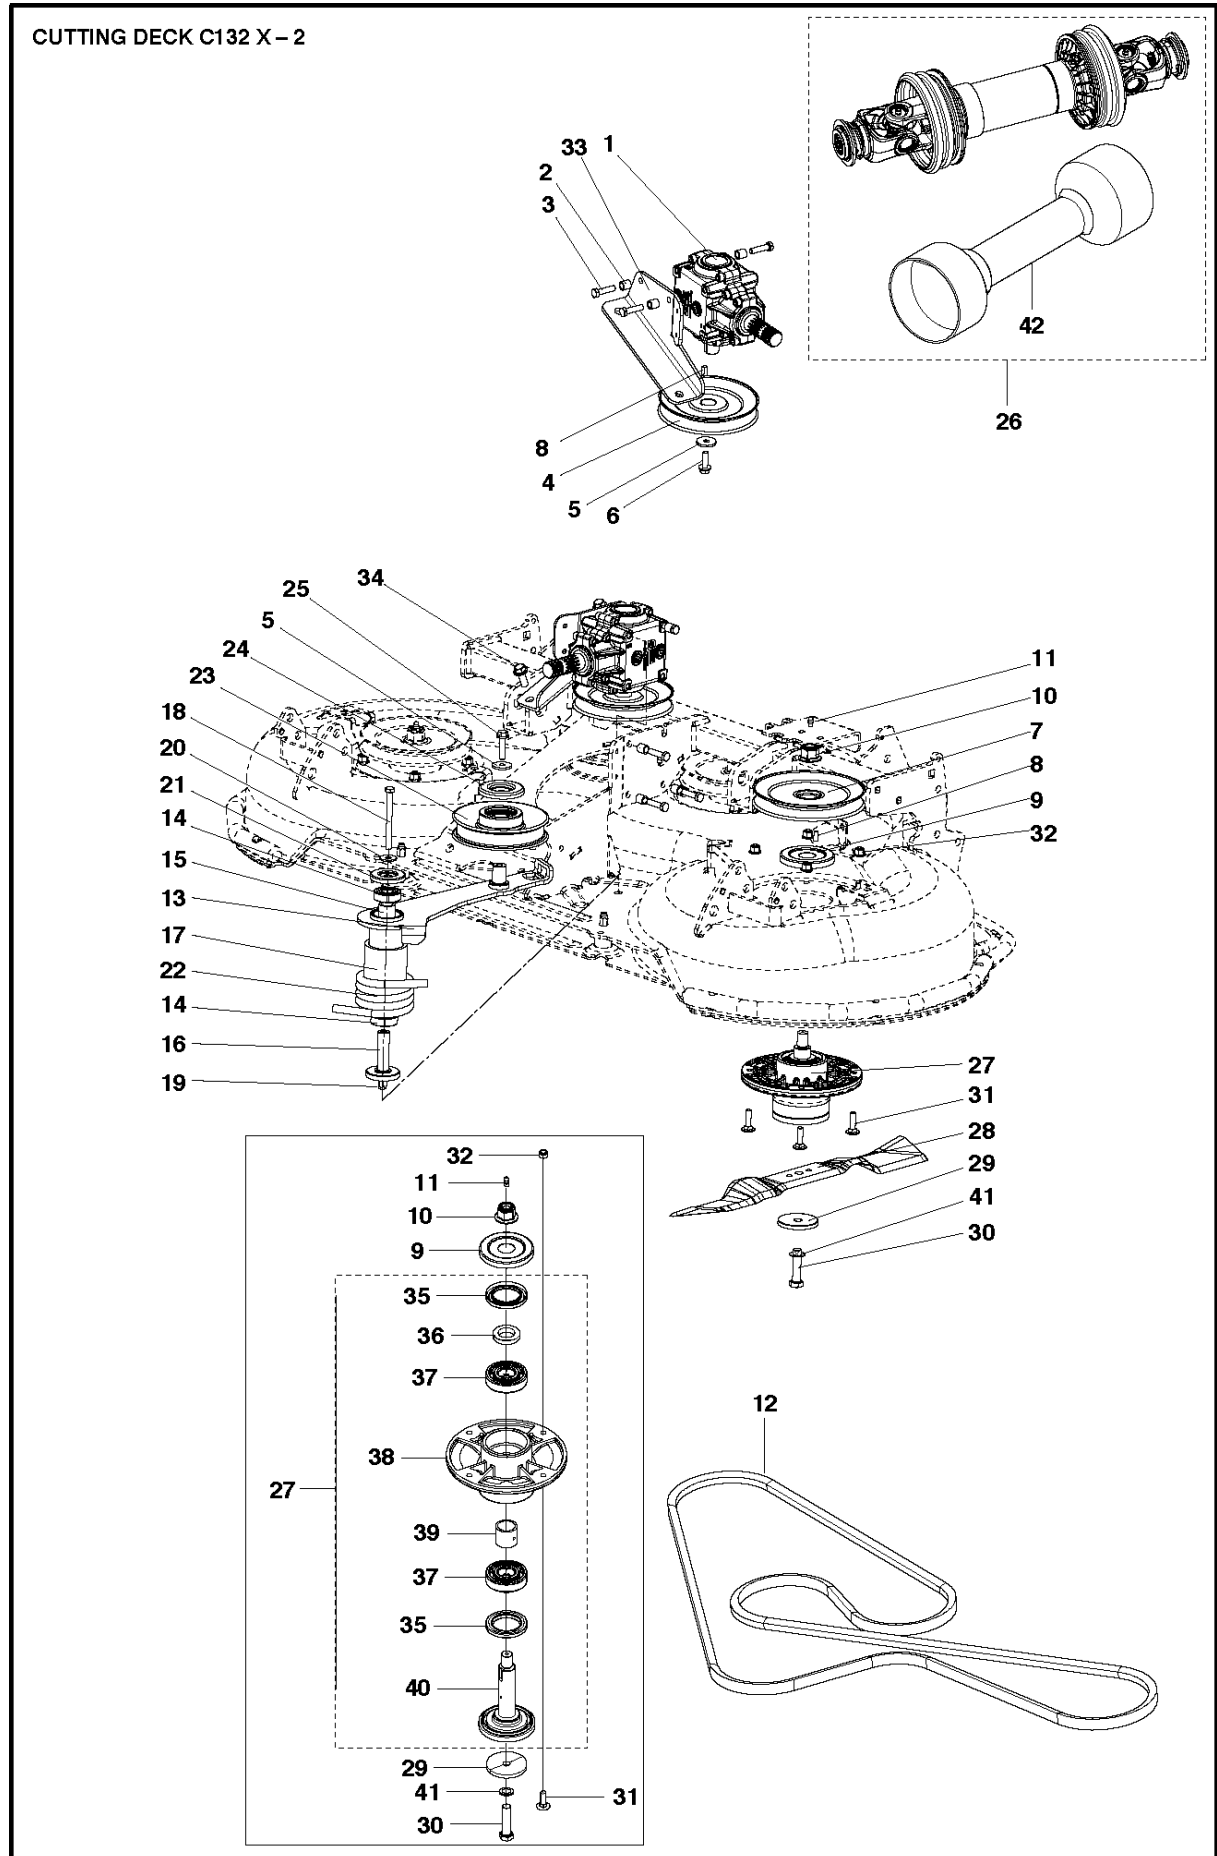

SPARE PARTS LIST

RIDERS

CUTTING DECK C132 X, 967294001,
2015-04, 967978501, 2019-09

52"/132CM CUTTING DECK CUTTING DECK C132 X, 967294001, 2015-04, 967978501, 2019-09

Ref	Part No	Description	Remark	QTY KIT
1	506 91 62-03	NUT		3
2	506 57 01-07	SCREW EHHFM		3
3	544 16 62-03	PLUG ASSY		1
4	501 01 14-01	CUTTING DECK KIT		1
5	586 48 34-01	NUT CAP		6
6	587 96 20-03	SCREW ITXCFSM		6
7	586 22 54-01	WEAR PLATE		2
8	586 22 55-01	REINFORCEMENT		2

52"/132CM CUTTING DECK CUTTING DECK C132 X, 967294001, 2015-04, 967978501, 2019-09

Ref	Part No	Description	Remark	QTY	KIT
1	586 22 40-01	BEVEL GEAR		1	
2	585 87 73-01	SLEEVE		6	
3	504 02 13-02	SCREW		6	
4	585 14 51-02	PULLEY ASSY		1	
5	544 22 16-01	WASHER		3	
6	577 21 65-01	SCREW		1	
7	583 89 81-01	PULLEY ASSY		3	
8	506 53 35-01	PARALLEL KEY		4	
9	577 97 08-01	DUST COVER		3	
10	577 41 19-01	NUT FLANGE		3	
11	738 88 10-01	LUBRICATION NIPPLE		3	
12	589 56 42-01	BELT		1	
13	586 22 58-01	ARM		1	
14	738 22 03-19	BALL BEARING		2	
15	586 22 67-01	DISTANCE		1	
16	586 22 64-01	SHAFT		1	
17	525 46 56-01	SPACER		1	
18	725 24 69-51	SCREW EHHM		1	
19	506 91 62-03	NUT		1	
20	734 11 64-41	WASHER		1	
21	510 25 45-01	SHIELD		1	
22	586 22 61-01	SPRING		1	
23	585 12 81-01	BELT TENSIONER WHEEL ASSY		2	
24	587 48 83-01	DUST COVER		2	
25	506 57 01-06	SCREW EHHFM		2	
26	586 49 32-01	SHAFT ASSY		1	
27	588 22 62-01	BEARING HOUSING ASSY		3	
28	586 19 88-10	BLADE		3	
29	588 14 56-02	PLATE		3	
30	725 25 42-86	SCREW EHHM		3	
31	535 42 38-05	SCREW RSQM		12	
32	576 64 57-04	NUT FLANGE		12	
33	586 22 41-01	BRACKET		1	
34	506 67 54-01	SCREW EHHFM		2	
35	577 22 60-01	RADIAL SEAL		6	27
36	577 16 24-01	SPACER		3	27
37	580 39 80-01	BALL BEARING		6	27
38	578 01 61-01	BEARING HOUSING		3	27
39	577 20 78-01	SPACER		3	27
40	577 97 07-01	BLADE BRACKET		2	27
41	506 83 94-01	SPRING WASHER		3	
42	579 76 73-01	COVER ASSY		1	26