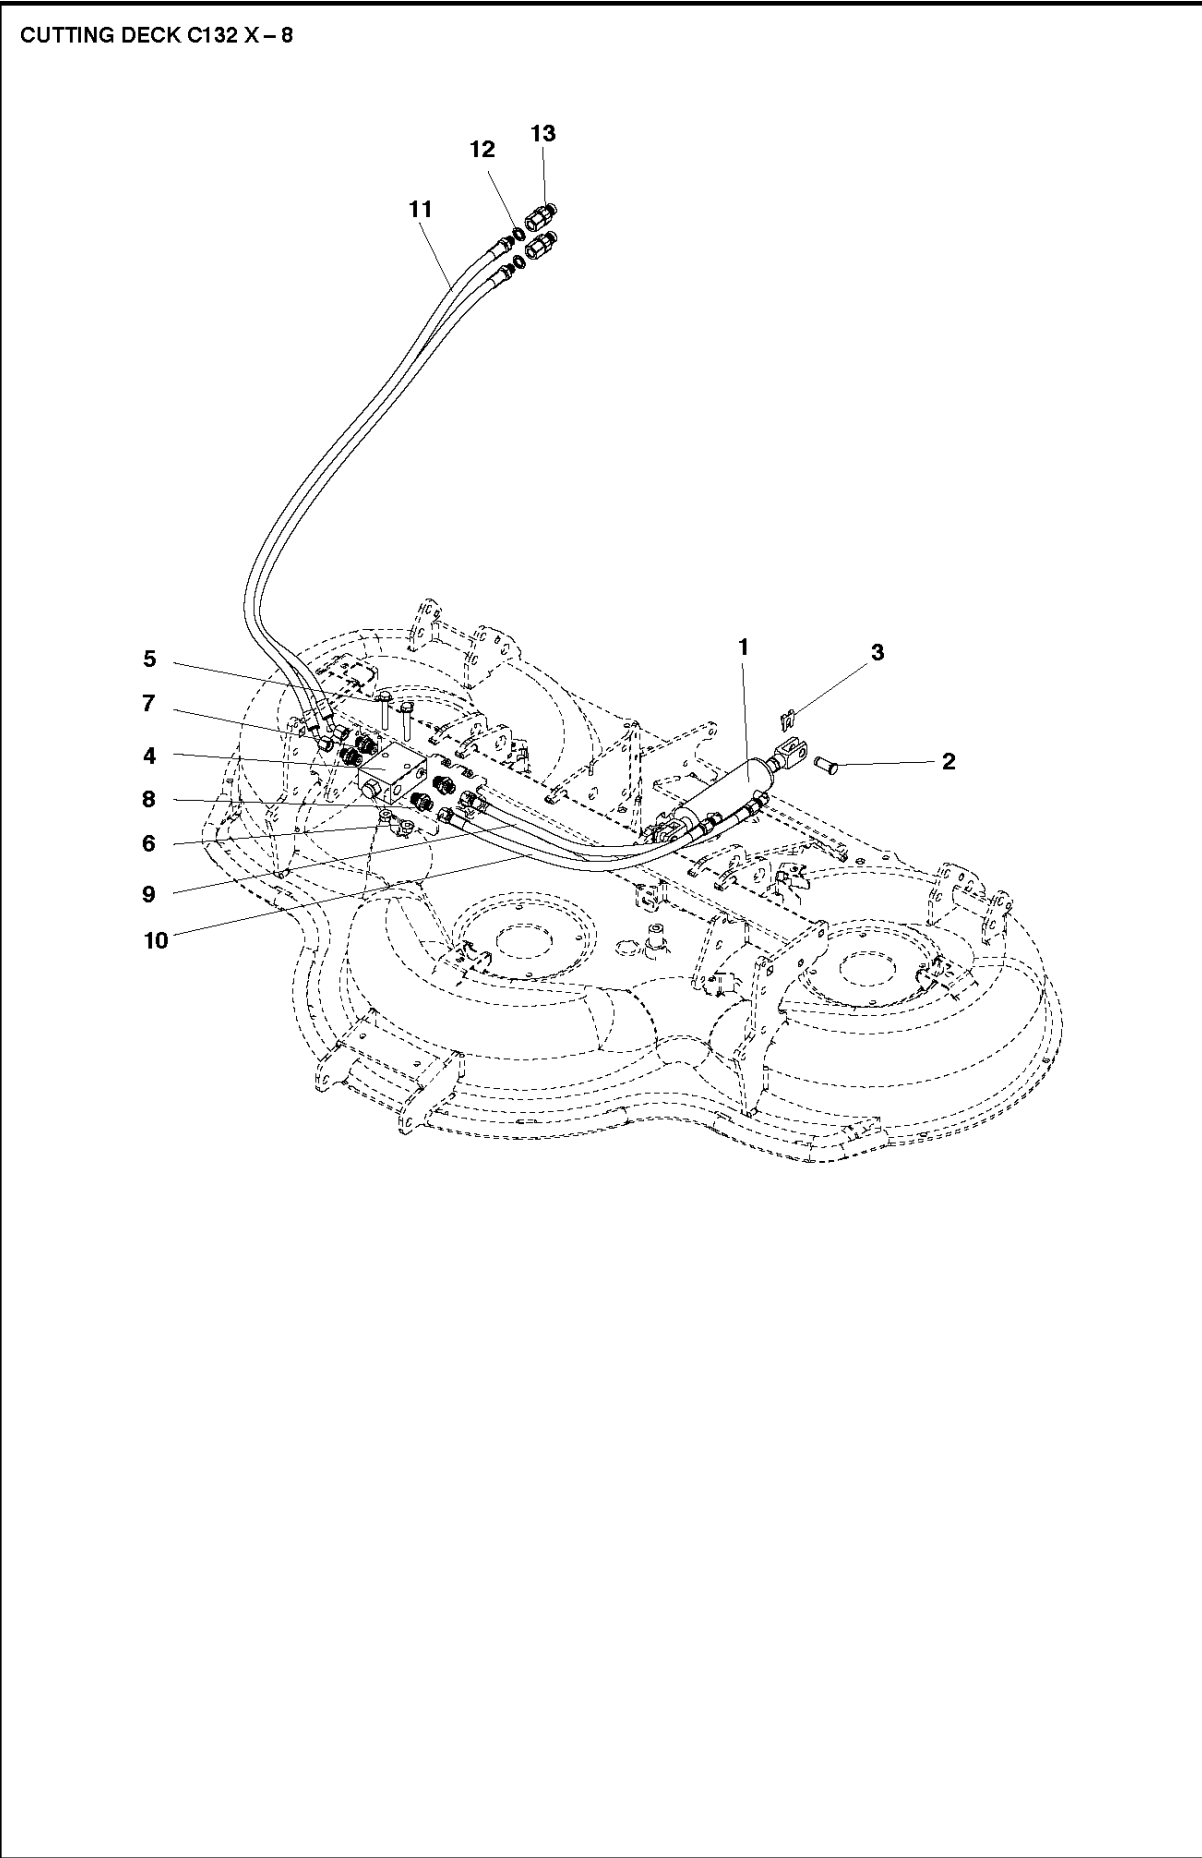

52"/132CM CUTTING DECK   CUTTING DECK C132 X, 967294001, 2015-04, 967978501, 2019-09

Ref	Part No	Description	Remark	QTY KIT
1	586 25 00-01	HYDRAULIC CYLINDER		1
2	586 89 67-01	LOCKING BOLT		2
3	586 89 68-01	CIRCLIP		2
4	586 84 85-01	CHECK VALVE		1
5	506 57 01-07	SCREW EHHFM		2
6	576 64 57-04	NUT FLANGE		2
7	575 88 13-02	CONNECTOR		2
8	576 44 40-02	PIPE FITTING		2
9	586 83 53-02	HYDRAULIC HOSE		1
10	586 83 53-01	HYDRAULIC HOSE		1
11	586 85 99-02	HYDRAULIC HOSE		2
12	535 43 72-01	WASHER		2
13	586 86 08-01	QUICK COUPLING		2