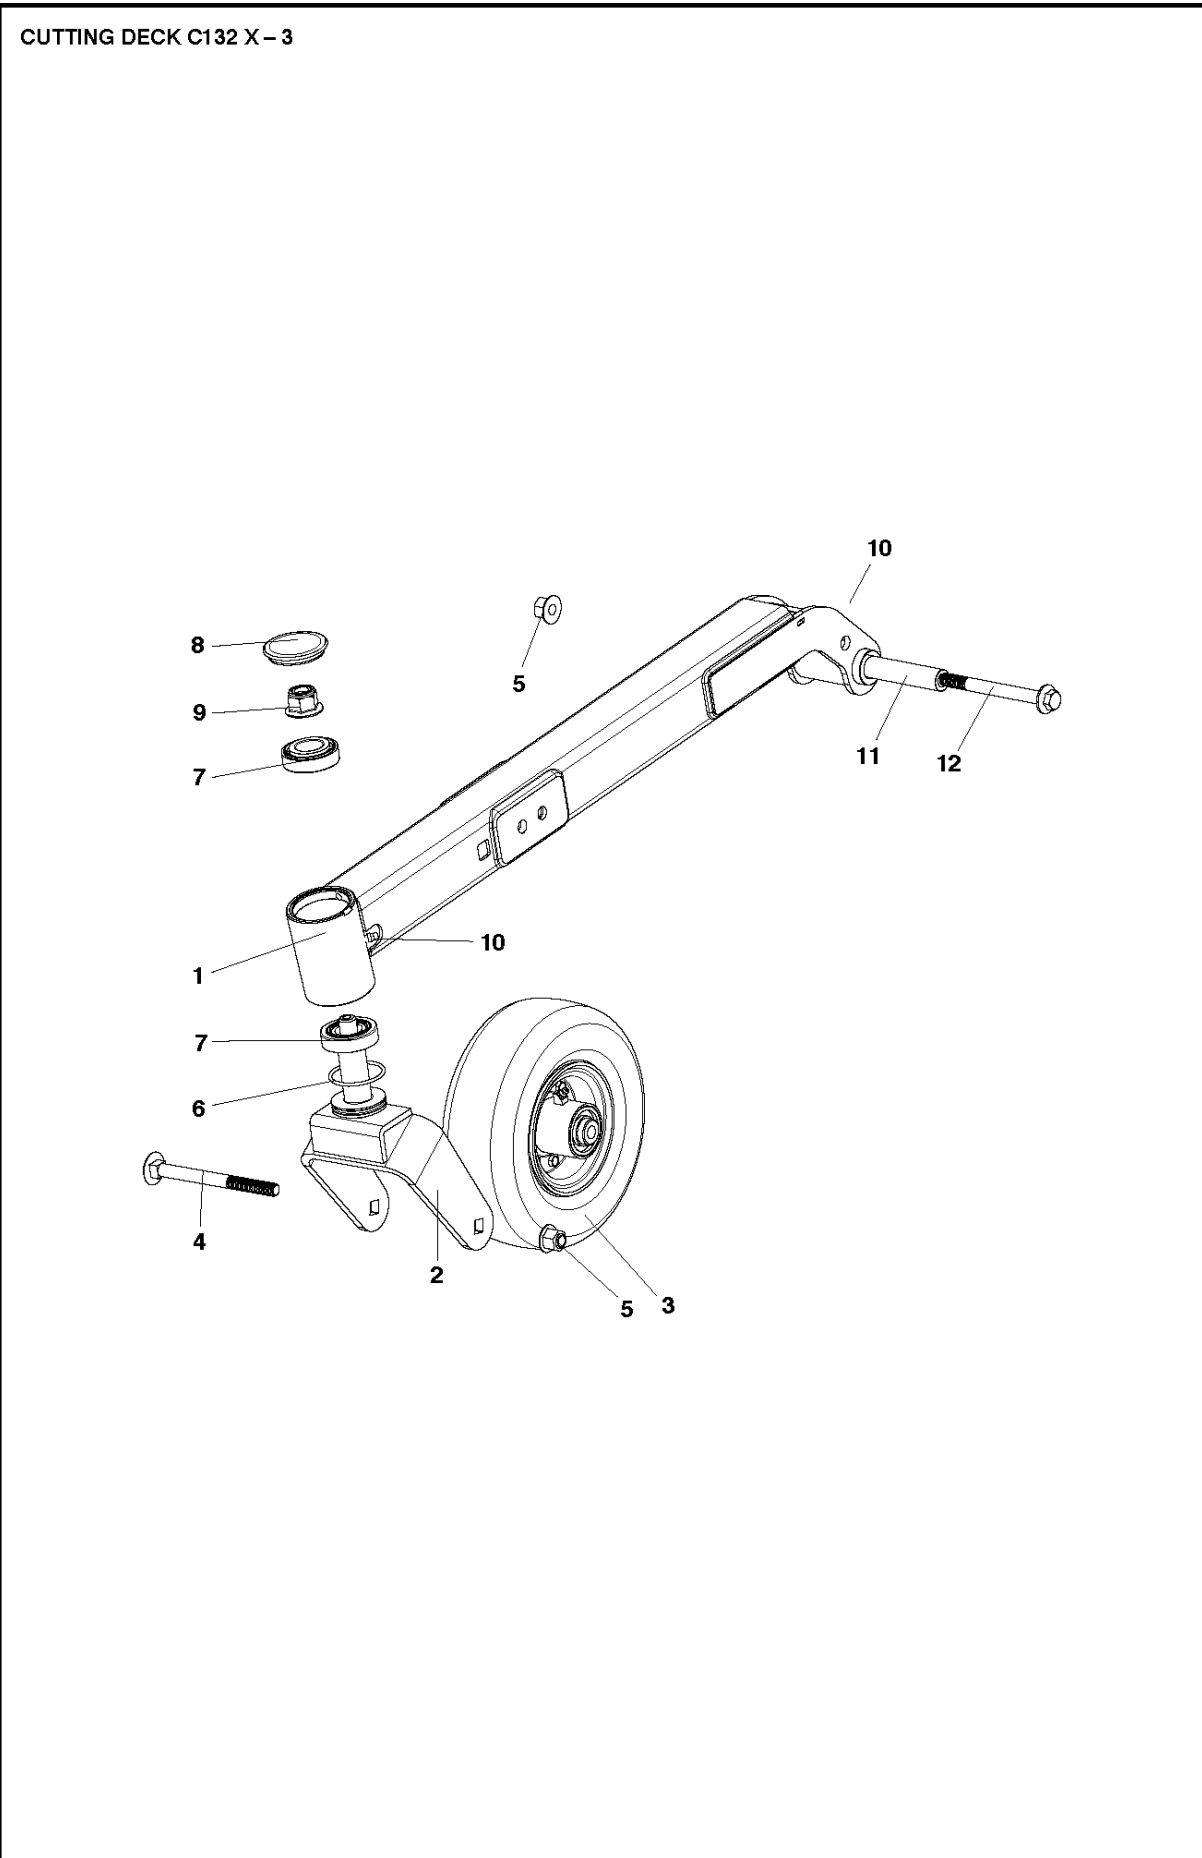

SPARE PARTS LIST

RIDERS

CUTTING DECK C132 X, 967294001,
2015-04, 967978501, 2019-09

52"/132CM CUTTING DECK CUTTING DECK C132 X, 967294001, 2015-04, 967978501, 2019-09

Ref	Part No	Description	Remark	QTY KIT
1	506 91 62-03	NUT		3
2	506 57 01-07	SCREW EHHFM		3
3	544 16 62-03	PLUG ASSY		1
4	501 01 14-01	CUTTING DECK KIT		1
5	586 48 34-01	NUT CAP		6
6	587 96 20-03	SCREW ITXCFSM		6
7	586 22 54-01	WEAR PLATE		2
8	586 22 55-01	REINFORCEMENT		2

52"/132CM CUTTING DECK CUTTING DECK C132 X, 967294001, 2015-04, 967978501, 2019-09

Ref	Part No	Description	Remark	QTY	KIT
1	586 22 40-01	BEVEL GEAR		1	
2	585 87 73-01	SLEEVE		6	
3	504 02 13-02	SCREW		6	
4	585 14 51-02	PULLEY ASSY		1	
5	544 22 16-01	WASHER		3	
6	577 21 65-01	SCREW		1	
7	583 89 81-01	PULLEY ASSY		3	
8	506 53 35-01	PARALLEL KEY		4	
9	577 97 08-01	DUST COVER		3	
10	577 41 19-01	NUT FLANGE		3	
11	738 88 10-01	LUBRICATION NIPPLE		3	
12	589 56 42-01	BELT		1	
13	586 22 58-01	ARM		1	
14	738 22 03-19	BALL BEARING		2	
15	586 22 67-01	DISTANCE		1	
16	586 22 64-01	SHAFT		1	
17	525 46 56-01	SPACER		1	
18	725 24 69-51	SCREW EHHM		1	
19	506 91 62-03	NUT		1	
20	734 11 64-41	WASHER		1	
21	510 25 45-01	SHIELD		1	
22	586 22 61-01	SPRING		1	
23	585 12 81-01	BELT TENSIONER WHEEL ASSY		2	
24	587 48 83-01	DUST COVER		2	
25	506 57 01-06	SCREW EHHFM		2	
26	586 49 32-01	SHAFT ASSY		1	
27	588 22 62-01	BEARING HOUSING ASSY		3	
28	586 19 88-10	BLADE		3	
29	588 14 56-02	PLATE		3	
30	725 25 42-86	SCREW EHHM		3	
31	535 42 38-05	SCREW RSQM		12	
32	576 64 57-04	NUT FLANGE		12	
33	586 22 41-01	BRACKET		1	
34	506 67 54-01	SCREW EHHFM		2	
35	577 22 60-01	RADIAL SEAL		6	27
36	577 16 24-01	SPACER		3	27
37	580 39 80-01	BALL BEARING		6	27
38	578 01 61-01	BEARING HOUSING		3	27
39	577 20 78-01	SPACER		3	27
40	577 97 07-01	BLADE BRACKET		2	27
41	506 83 94-01	SPRING WASHER		3	
42	579 76 73-01	COVER ASSY		1	26