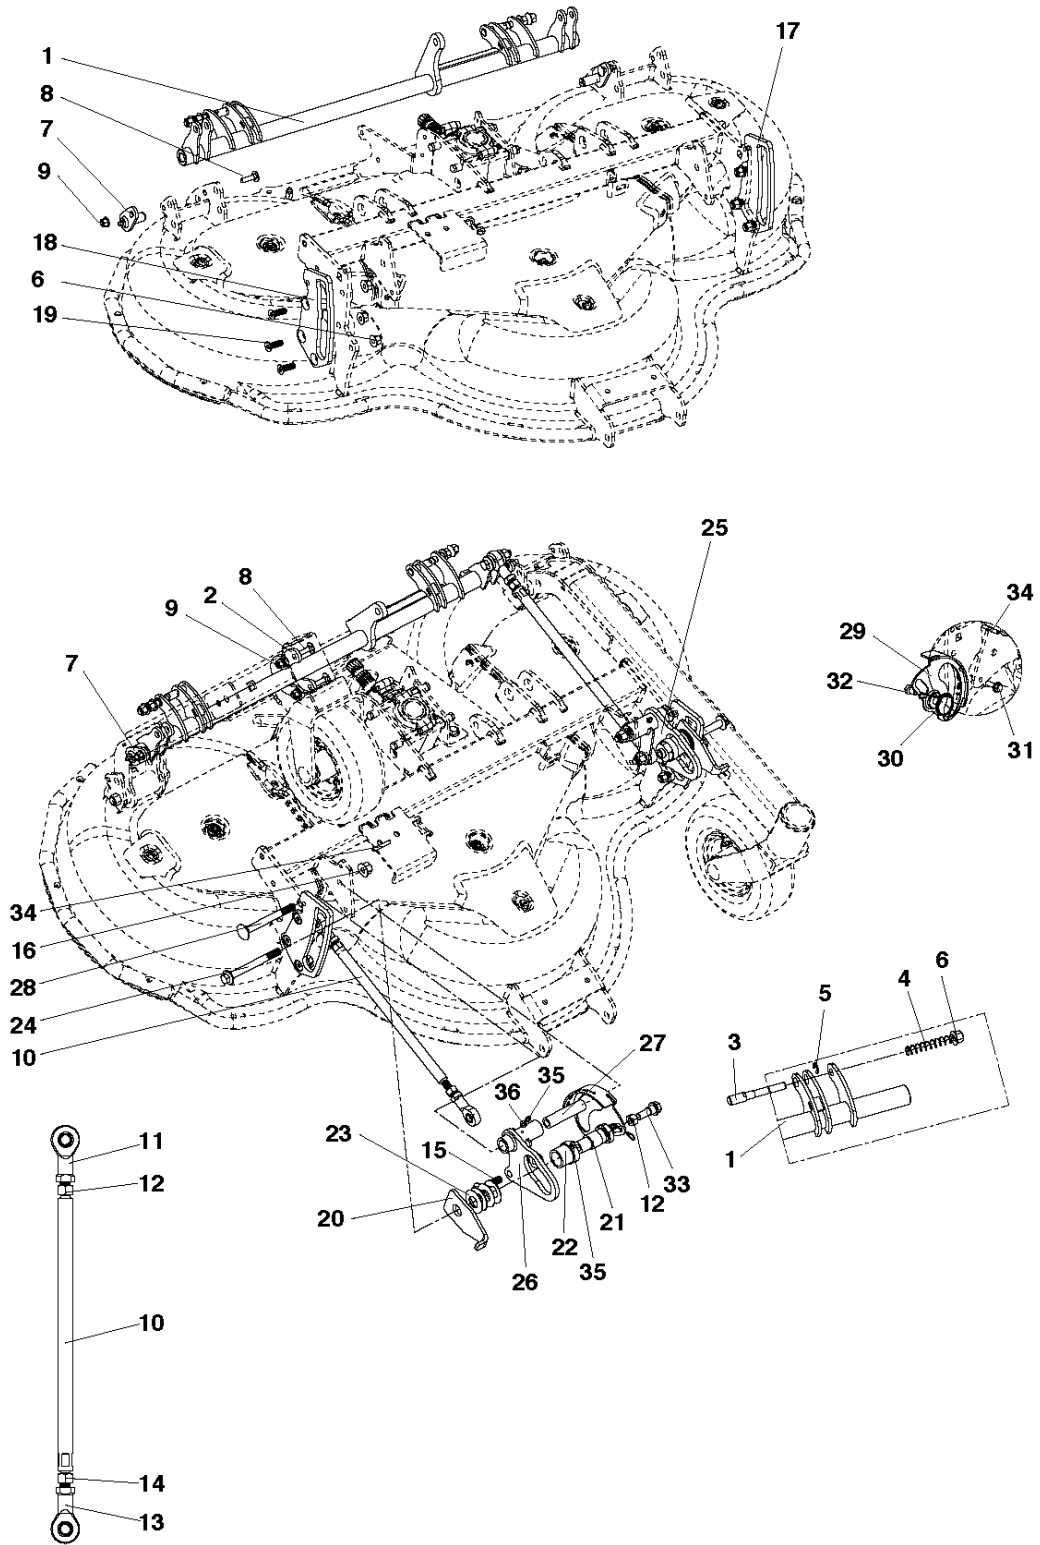

CUTTING DECK C132 X - 4

52"/132CM CUTTING DECK   CUTTING DECK C132 X, 967294001, 2015-04, 967978501, 2019-09

Ref	Part No	Description	Remark	QTY KIT
1	586 24 99-01	CROSSBAR		1
2	586 24 98-01	SHEET		2
3	579 59 59-01	COTTER		2
4	579 50 34-01	SPRING		2
5	735 31 13-20	E-CLIP		2
6	576 64 57-05	NUT FLANGE		8
7	586 36 70-01	COTTER		2
8	535 42 38-05	SCREW RSQM		4
9	576 64 57-04	NUT FLANGE		4
10	586 24 94-01	ROD		2
11	506 95 17-04	ROD END		2
12	731 23 22-01	HEXAGON NUT		3
13	506 95 17-05	ROD END		2
14	504 81 26-01	NUT		2
15	576 65 48-05	SCREW EHHFM		4
16	576 64 57-06	NUT FLANGE		6
17	586 24 92-01	GUIDE PLATE		1
18	586 24 92-02	GUIDE PLATE		1
19	587 96 19-02	SCREW ITXCFSM		6
20	587 97 22-01	SHEET		2
21	587 63 09-01	SHAFT		2
22	587 63 08-01	BEARING SLEEVE		2
23	586 85 02-01	SPRING WASHER		8
24	576 65 48-12	SCREW EHHFM		2
25	586 24 95-01	LINK ARM ASSY		1
26	586 24 95-02	LINK ARM ASSY		1
27	586 23 67-03	SPACER		2
28	727 65 56-51	SCREW		2
29	586 36 26-01	INDEX PLATE ASSY		1
30	587 92 22-01	SPRING		1
31	506 57 01-05	SCREW EHHFM		1
32	503 28 48-01	SHOULDER NUT		1
33	506 89 58-01	COLLAR SCREW		1
34	721 43 47-01	SPRING PIN		1
35	738 88 10-01	LUBRICATION NIPPLE		4
36	734 11 52-01	WASHER		2