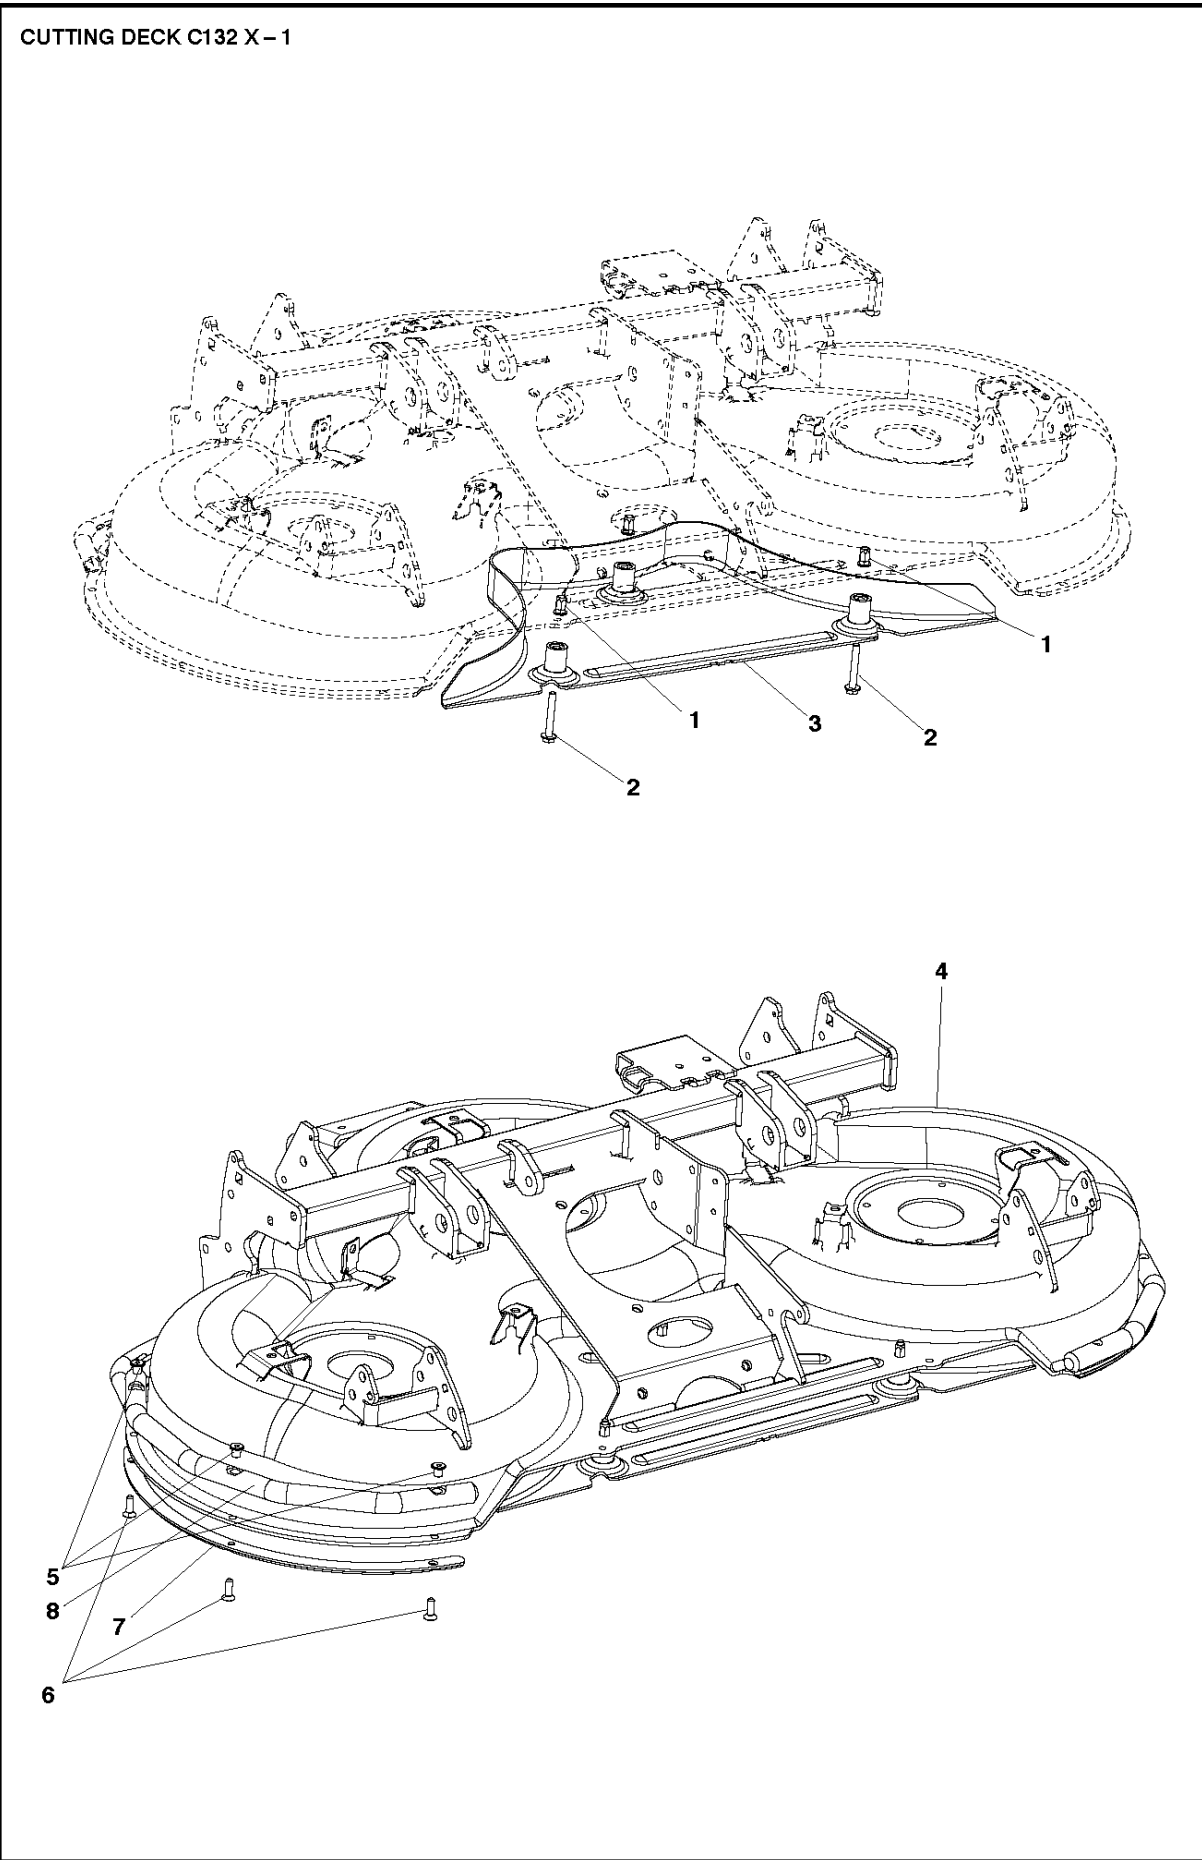

SPARE PARTS LIST

RIDERS

CUTTING DECK C132 X, 967294001,
2015-04, 967978501, 2019-09

52"/132CM CUTTING DECK CUTTING DECK C132 X, 967294001, 2015-04, 967978501, 2019-09

Ref	Part No	Description	Remark	QTY KIT
1	506 91 62-03	NUT		3
2	506 57 01-07	SCREW EHHFM		3
3	544 16 62-03	PLUG ASSY		1
4	501 01 14-01	CUTTING DECK KIT		1
5	586 48 34-01	NUT CAP		6
6	587 96 20-03	SCREW ITXCFSM		6
7	586 22 54-01	WEAR PLATE		2
8	586 22 55-01	REINFORCEMENT		2

52"/132CM CUTTING DECK CUTTING DECK C132 X, 967294001, 2015-04, 967978501, 2019-09

Ref	Part No	Description	Remark	QTY	KIT
1	586 22 40-01	BEVEL GEAR		1	
2	585 87 73-01	SLEEVE		6	
3	504 02 13-02	SCREW		6	
4	585 14 51-02	PULLEY ASSY		1	
5	544 22 16-01	WASHER		3	
6	577 21 65-01	SCREW		1	
7	583 89 81-01	PULLEY ASSY		3	
8	506 53 35-01	PARALLEL KEY		4	
9	577 97 08-01	DUST COVER		3	
10	577 41 19-01	NUT FLANGE		3	
11	738 88 10-01	LUBRICATION NIPPLE		3	
12	589 56 42-01	BELT		1	
13	586 22 58-01	ARM		1	
14	738 22 03-19	BALL BEARING		2	
15	586 22 67-01	DISTANCE		1	
16	586 22 64-01	SHAFT		1	
17	525 46 56-01	SPACER		1	
18	725 24 69-51	SCREW EHHM		1	
19	506 91 62-03	NUT		1	
20	734 11 64-41	WASHER		1	
21	510 25 45-01	SHIELD		1	
22	586 22 61-01	SPRING		1	
23	585 12 81-01	BELT TENSIONER WHEEL ASSY		2	
24	587 48 83-01	DUST COVER		2	
25	506 57 01-06	SCREW EHHFM		2	
26	586 49 32-01	SHAFT ASSY		1	
27	588 22 62-01	BEARING HOUSING ASSY		3	
28	586 19 88-10	BLADE		3	
29	588 14 56-02	PLATE		3	
30	725 25 42-86	SCREW EHHM		3	
31	535 42 38-05	SCREW RSQM		12	
32	576 64 57-04	NUT FLANGE		12	
33	586 22 41-01	BRACKET		1	
34	506 67 54-01	SCREW EHHFM		2	
35	577 22 60-01	RADIAL SEAL		6	27
36	577 16 24-01	SPACER		3	27
37	580 39 80-01	BALL BEARING		6	27
38	578 01 61-01	BEARING HOUSING		3	27
39	577 20 78-01	SPACER		3	27
40	577 97 07-01	BLADE BRACKET		2	27
41	506 83 94-01	SPRING WASHER		3	
42	579 76 73-01	COVER ASSY		1	26