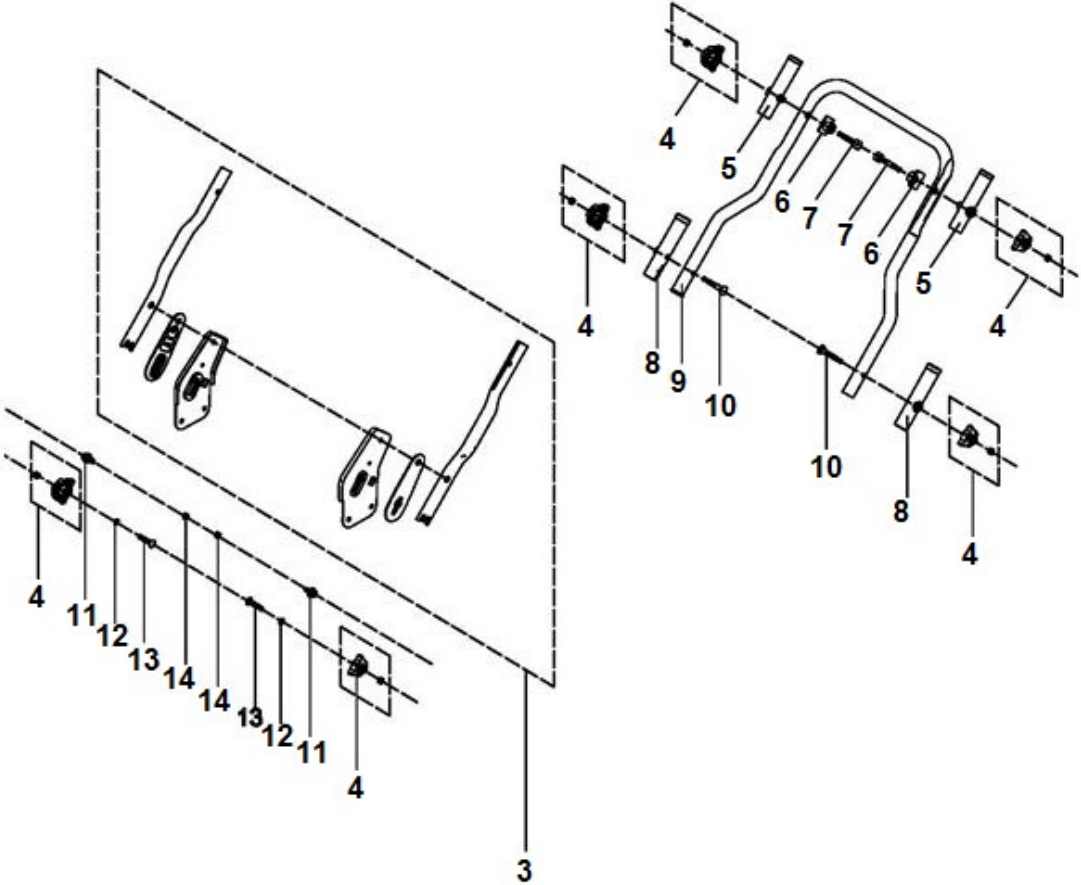

## HANDLE &amp; CONTROLS

S138C, 967922301

Ref	Part No	Description	Remark	QTY KIT
1	597 58 89-01	SWITCHBOX ASSY		1
2	597 58 90-01	HANDLE ASSY		1
3	597 58 92-01	EXTENSION JOINT		1
4	597 59 11-01	KNOB ASSY		1
5	582 89 67-01	COVER		1
6	589 79 95-01	FIXING PLATE		1
7	589 78 00-01	BOLT		1
8	591 43 11-01	COVER		1
12	502 25 87-01	SPACER RING		1
13	597 59 68-01	BOLT		1
14	587 91 35-01	LOCKING BOLT		1

TRANSMISSION

S138C, 967922301

Ref	Part No	Description	Remark	QTY KIT
1	597 53 61-01	MOTOR		1
2	597 52 55-01	TRANSMISSION KIT		1

COVER

S138C, 967922301

Ref	Part No	Description	Remark	QTY KIT
1	597 52 60-01	COVER ASSY		1
2	597 52 57-01	FLAP		1

## WHEELS &amp; TIRES

S138C, 967922301

Ref	Part No	Description	Remark	QTY KIT
1	587 58 50-01	WHEEL COVER		1
2	501 49 15-01	COVER		1
3	587 91 35-01	LOCKING BOLT		1
4	587 91 29-01	BEARING		1
5	501 49 16-01	WHEEL ASSY		1
6	587 91 46-01	WASHER		1
7	597 53 56-01	FRONT AXLE ASSY		1
8	597 52 65-01	AXLE		1

## WHEELS &amp; TIRES

S138C, 967922301

Ref	Part No	Description	Remark	QTY KIT
1	587 58 50-01	WHEEL COVER		1
2	587 58 52-01	WHEEL COVER		1
3	587 91 35-01	LOCKING BOLT		1
4	587 91 29-01	BEARING		1
5	587 58 54-01	WHEEL		1
7	587 91 46-01	WASHER		1
	589 79 42-01	SCREW		1
8	597 53 57-01	REAR AXLE ASSY		1