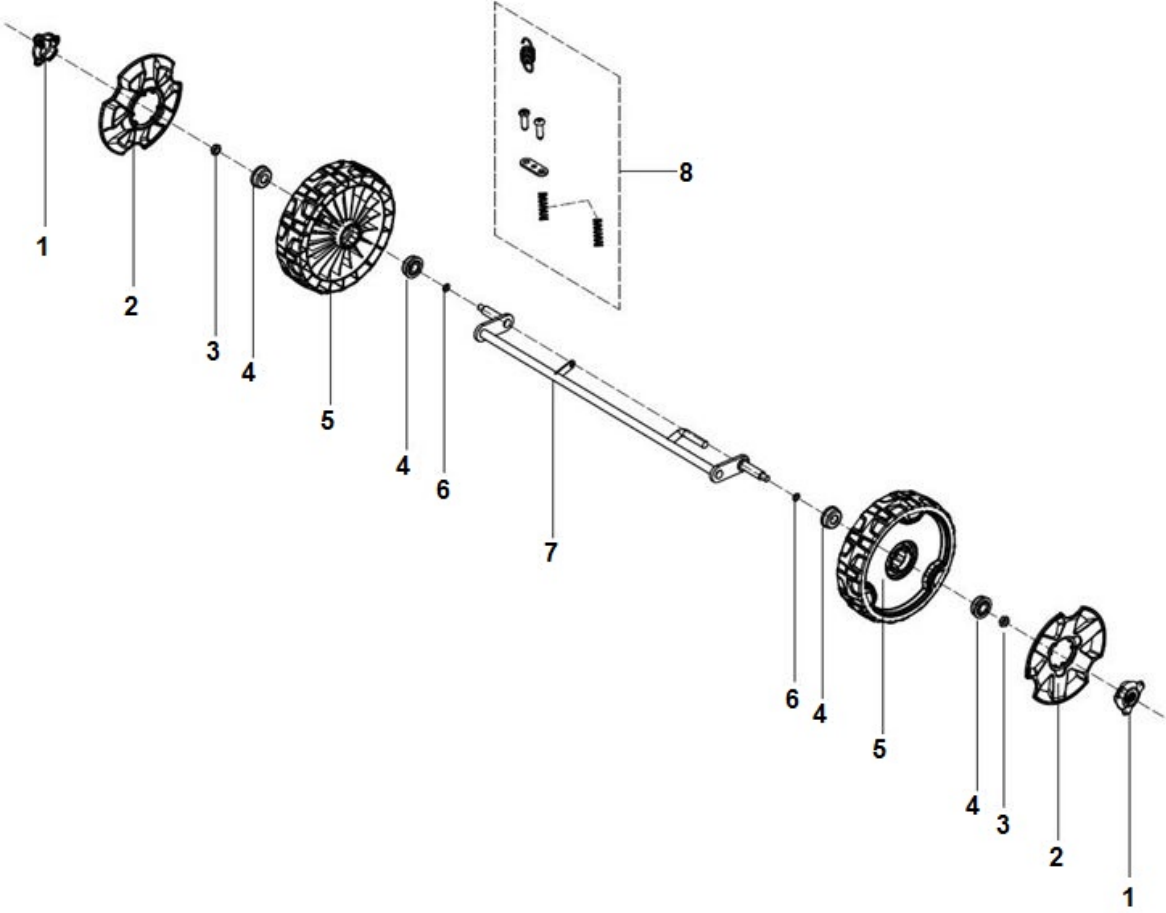

TRANSMISSION

S138C, 967922301

Ref	Part No	Description	Remark	QTY KIT
1	597 53 61-01	MOTOR		1
2	597 52 55-01	TRANSMISSION KIT		1

COVER

S138C, 967922301

Ref	Part No	Description	Remark	QTY KIT
1	597 52 60-01	COVER ASSY		1
2	597 52 57-01	FLAP		1

1

HEIGHT ADJUSTMENT

S138C, 967922301

Ref	Part No	Description	Remark	QTY KIT
1	597 52 64-01	HEIGHT ADJUSTER		1

## WHEELS &amp; TIRES

S138C, 967922301

Ref	Part No	Description	Remark	QTY KIT
1	587 58 50-01	WHEEL COVER		1
2	501 49 15-01	COVER		1
3	587 91 35-01	LOCKING BOLT		1
4	587 91 29-01	BEARING		1
5	501 49 16-01	WHEEL ASSY		1
6	587 91 46-01	WASHER		1
7	597 53 56-01	FRONT AXLE ASSY		1
8	597 52 65-01	AXLE		1

## WHEELS &amp; TIRES

S138C, 967922301

Ref	Part No	Description	Remark	QTY KIT
1	587 58 50-01	WHEEL COVER		1
2	587 58 52-01	WHEEL COVER		1
3	587 91 35-01	LOCKING BOLT		1
4	587 91 29-01	BEARING		1
5	587 58 54-01	WHEEL		1
7	587 91 46-01	WASHER		1
	589 79 42-01	SCREW		1
8	597 53 57-01	REAR AXLE ASSY		1