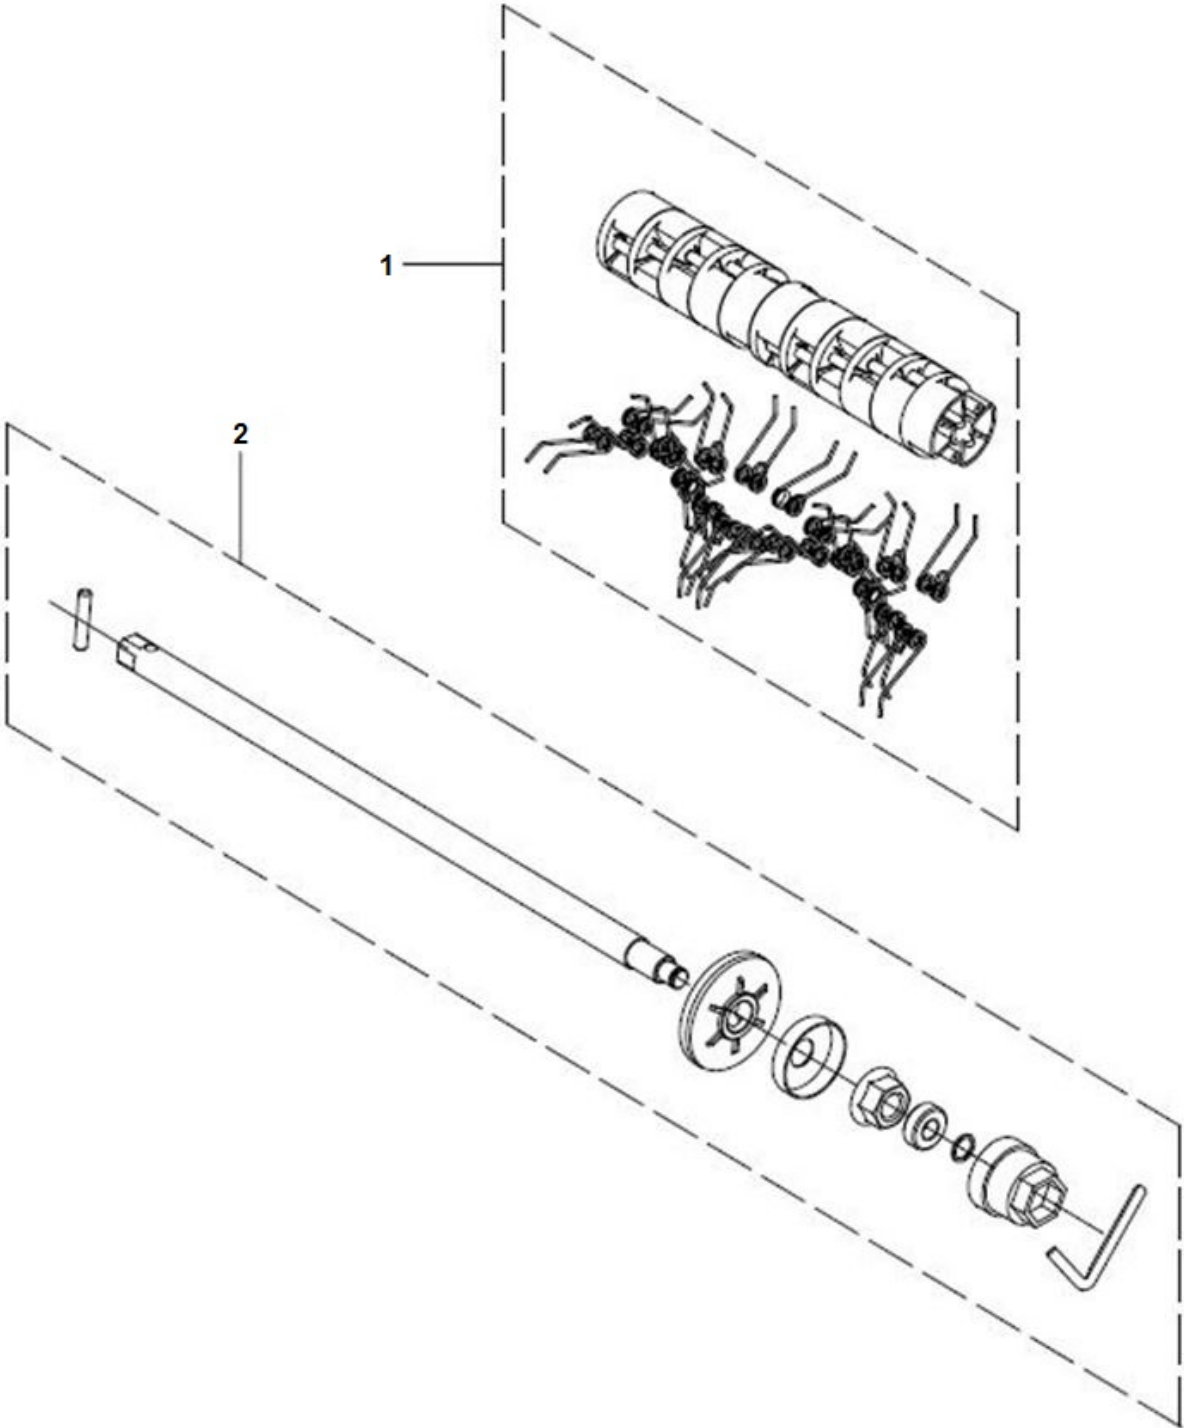

BLADE FLANGE

S138C, 967922301

Ref	Part No	Description	Remark	QTY KIT
1	597 52 79-01	BLADE KIT		1
2	597 52 80-01	BLADE KIT		1
3	597 19 98-01	BEARING CAP		1