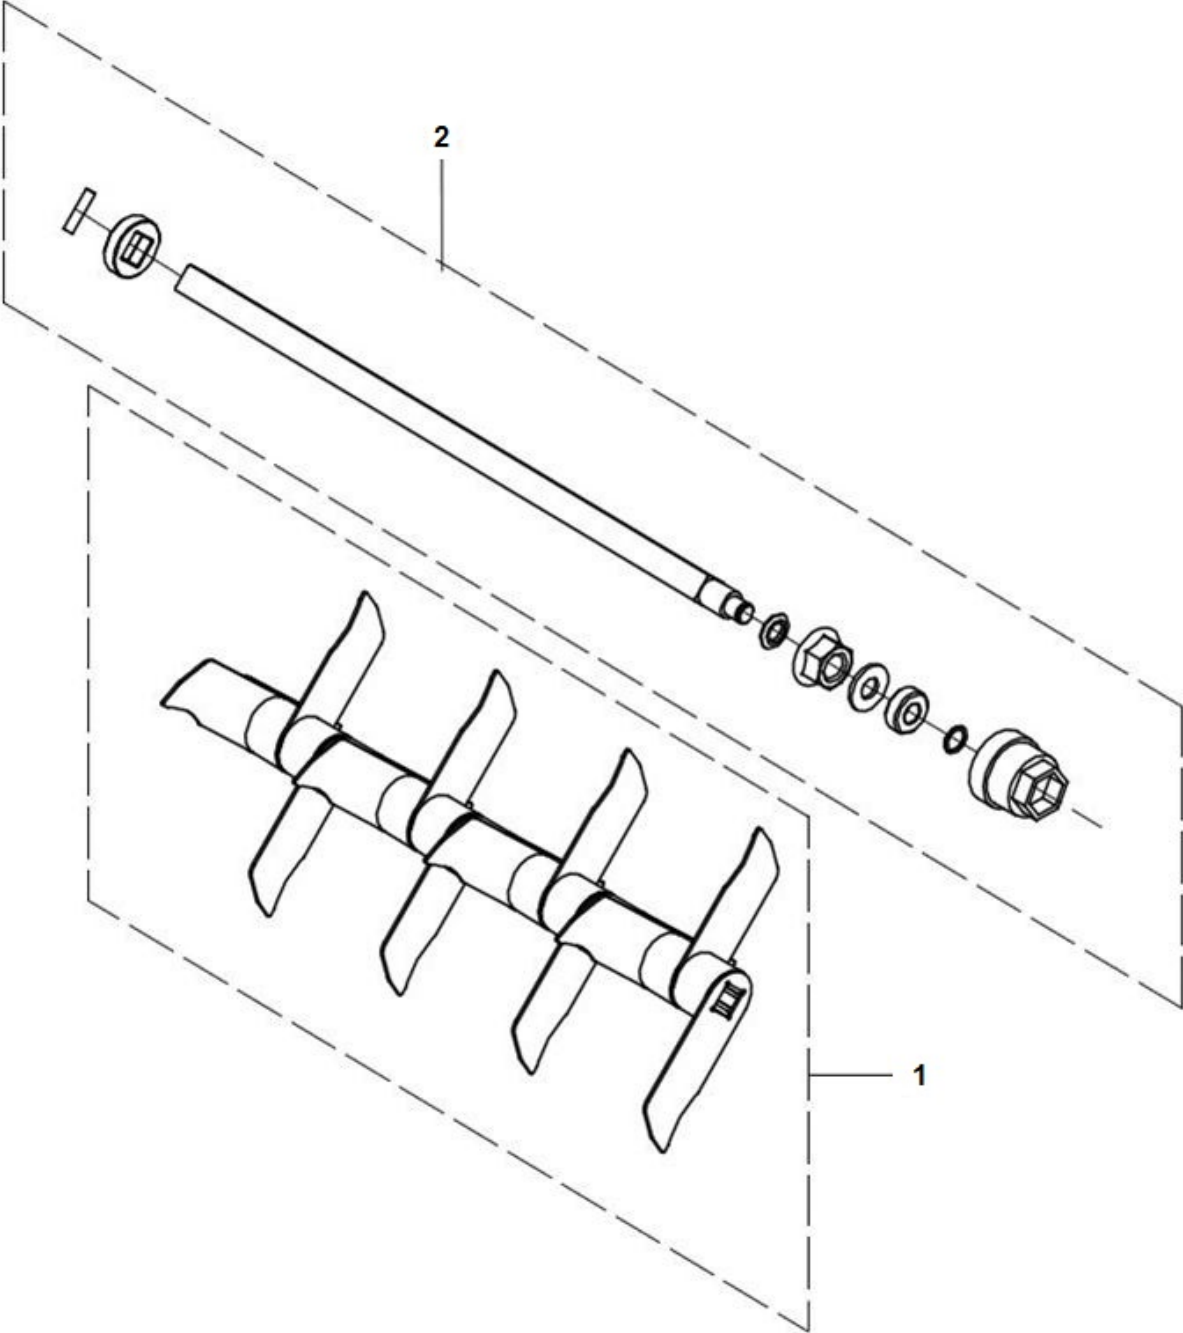

BLADE FLANGE

S138C, 967922301

Ref	Part No	Description	Remark	QTY KIT
1	597 52 77-01	BLADE KIT		1
2	597 52 78-01	BLADE KIT		1
3	597 19 98-01	BEARING CAP		1