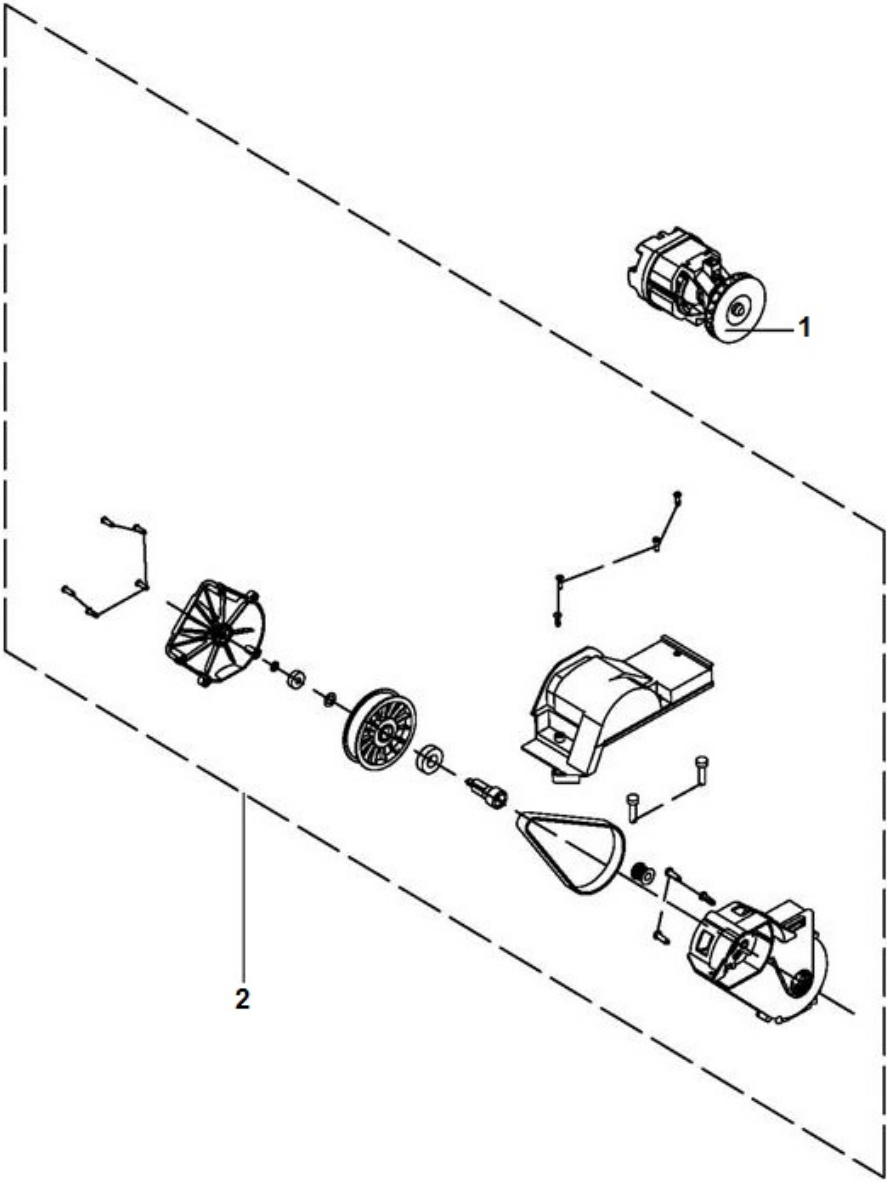

# SPARE PARTS LIST

SCARIFIERS

S138C, 967922301

BAGGER

S138C, 967922301

Ref	Part No	Description	Remark	QTY KIT
1	597 52 52-01	HANDLE KIT		1
2	597 52 53-01	GRASS BAG ASSY		1

## HANDLE &amp; CONTROLS

S138C, 967922301

Ref	Part No	Description	Remark	QTY KIT
1	597 58 89-01	SWITCHBOX ASSY		1
2	597 58 90-01	HANDLE ASSY		1
3	597 58 92-01	EXTENSION JOINT		1
4	597 59 11-01	KNOB ASSY		1
5	582 89 67-01	COVER		1
6	589 79 95-01	FIXING PLATE		1
7	589 78 00-01	BOLT		1
8	591 43 11-01	COVER		1
12	502 25 87-01	SPACER RING		1
13	597 59 68-01	BOLT		1
14	587 91 35-01	LOCKING BOLT		1

TRANSMISSION

S138C, 967922301

Ref	Part No	Description	Remark	QTY KIT
1	597 53 61-01	MOTOR		1
2	597 52 55-01	TRANSMISSION KIT		1

COVER

S138C, 967922301

Ref	Part No	Description	Remark	QTY KIT
1	597 52 60-01	COVER ASSY		1
2	597 52 57-01	FLAP		1

## WHEELS &amp; TIRES

S138C, 967922301

Ref	Part No	Description	Remark	QTY KIT
1	587 58 50-01	WHEEL COVER		1
2	501 49 15-01	COVER		1
3	587 91 35-01	LOCKING BOLT		1
4	587 91 29-01	BEARING		1
5	501 49 16-01	WHEEL ASSY		1
6	587 91 46-01	WASHER		1
7	597 53 56-01	FRONT AXLE ASSY		1
8	597 52 65-01	AXLE		1