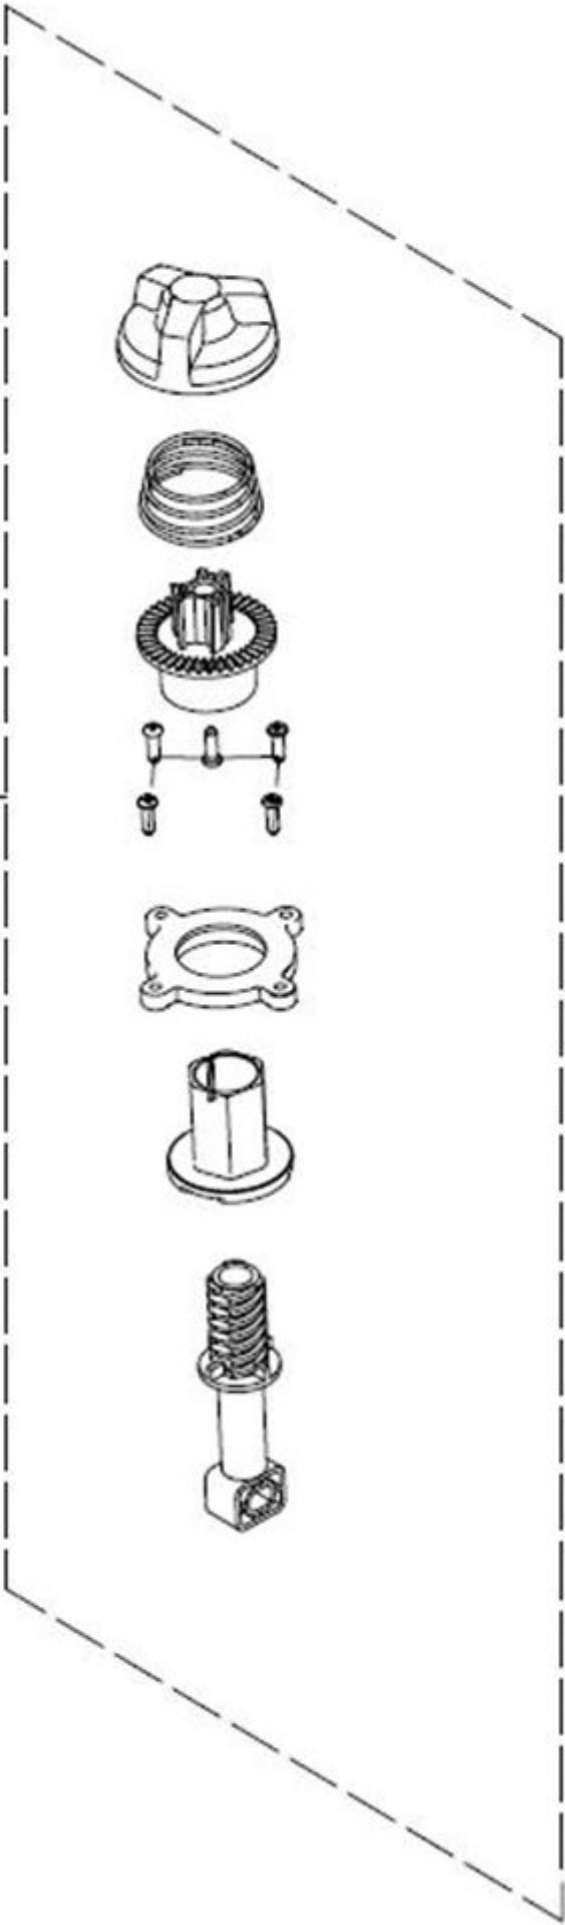

## HANDLE &amp; CONTROLS

S138C, 967922301

Ref	Part No	Description	Remark	QTY KIT
1	597 58 89-01	SWITCHBOX ASSY		1
2	597 58 90-01	HANDLE ASSY		1
3	597 58 92-01	EXTENSION JOINT		1
4	597 59 11-01	KNOB ASSY		1
5	582 89 67-01	COVER		1
6	589 79 95-01	FIXING PLATE		1
7	589 78 00-01	BOLT		1
8	591 43 11-01	COVER		1
12	502 25 87-01	SPACER RING		1
13	597 59 68-01	BOLT		1
14	587 91 35-01	LOCKING BOLT		1

TRANSMISSION

S138C, 967922301

Ref	Part No	Description	Remark	QTY KIT
1	597 53 61-01	MOTOR		1
2	597 52 55-01	TRANSMISSION KIT		1

COVER

S138C, 967922301

Ref	Part No	Description	Remark	QTY KIT
1	597 52 60-01	COVER ASSY		1
2	597 52 57-01	FLAP		1

1

HEIGHT ADJUSTMENT

S138C, 967922301

Ref	Part No	Description	Remark	QTY KIT
1	597 52 64-01	HEIGHT ADJUSTER		1

## WHEELS &amp; TIRES

S138C, 967922301

Ref	Part No	Description	Remark	QTY KIT
1	587 58 50-01	WHEEL COVER		1
2	501 49 15-01	COVER		1
3	587 91 35-01	LOCKING BOLT		1
4	587 91 29-01	BEARING		1
5	501 49 16-01	WHEEL ASSY		1
6	587 91 46-01	WASHER		1
7	597 53 56-01	FRONT AXLE ASSY		1
8	597 52 65-01	AXLE		1