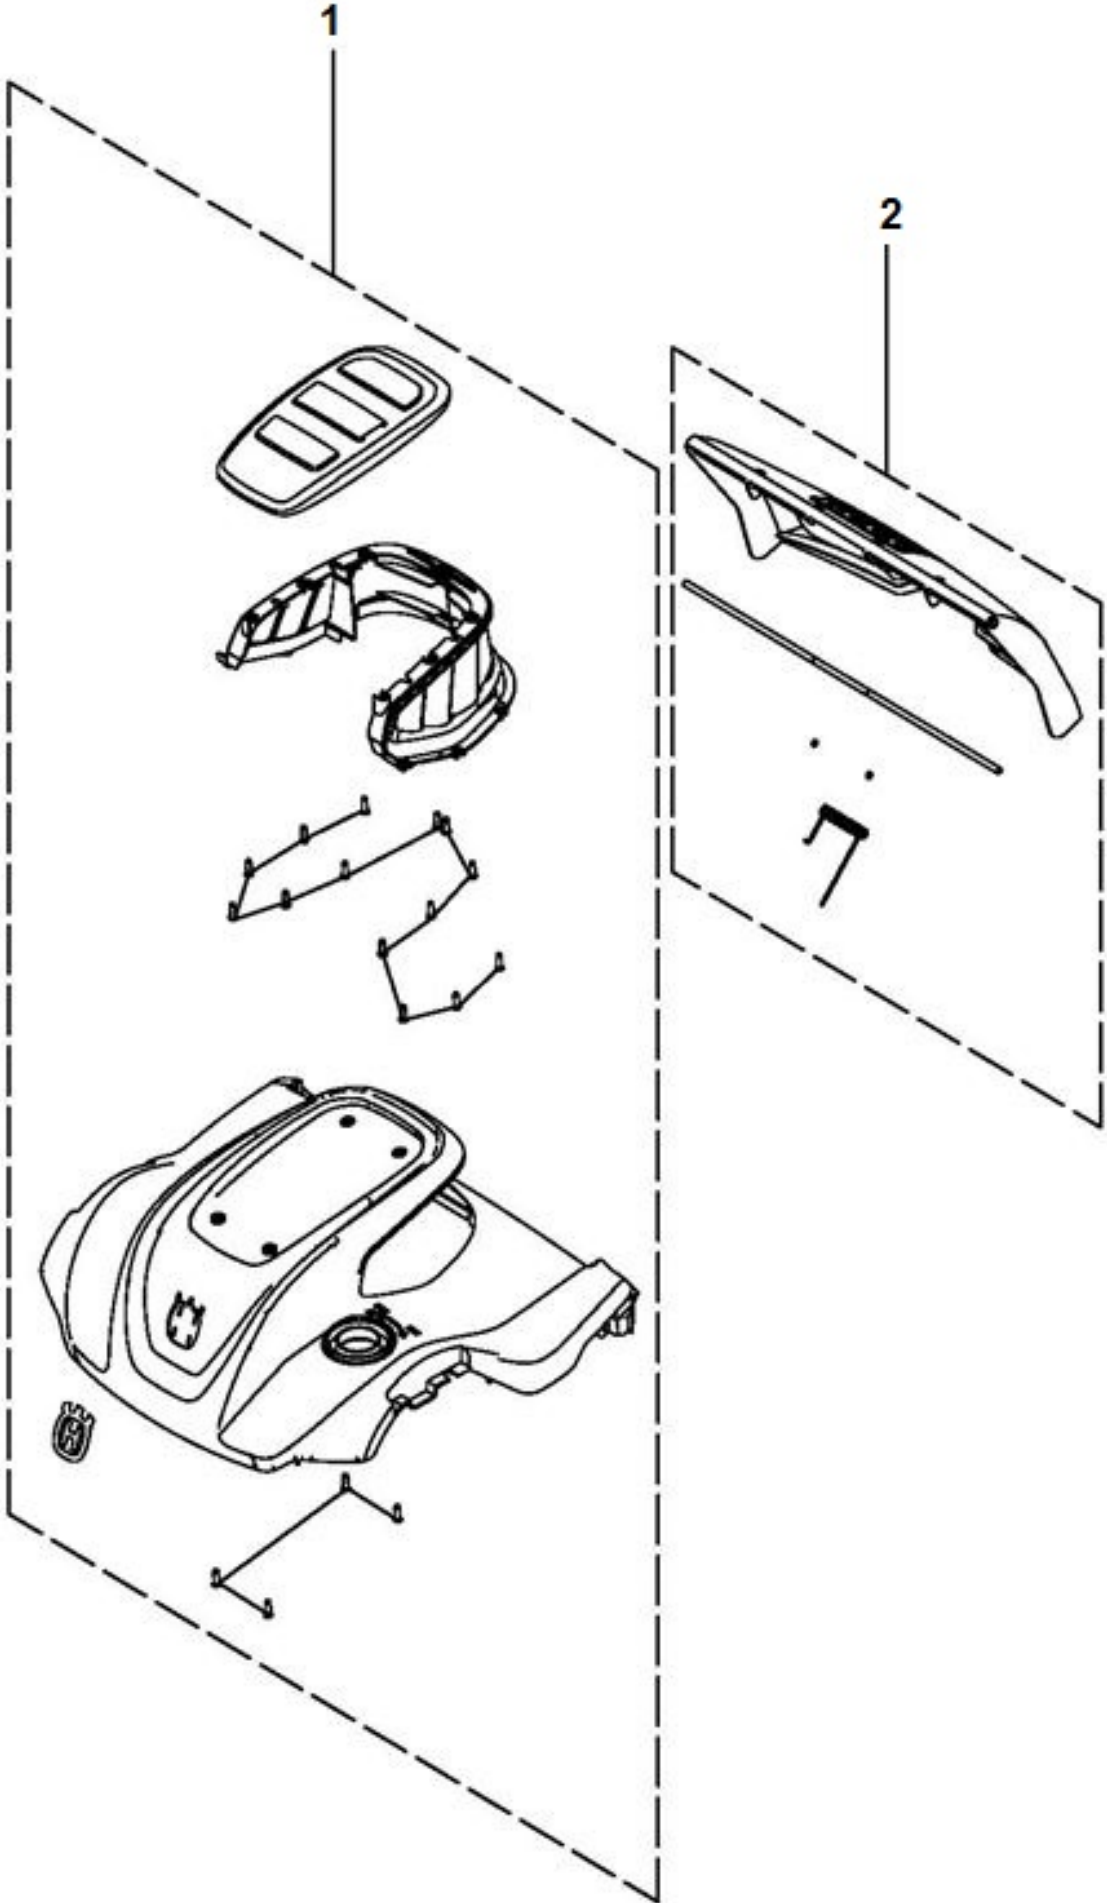

## HANDLE &amp; CONTROLS

S138C, 967922301

Ref	Part No	Description	Remark	QTY KIT
1	597 58 89-01	SWITCHBOX ASSY		1
2	597 58 90-01	HANDLE ASSY		1
3	597 58 92-01	EXTENSION JOINT		1
4	597 59 11-01	KNOB ASSY		1
5	582 89 67-01	COVER		1
6	589 79 95-01	FIXING PLATE		1
7	589 78 00-01	BOLT		1
8	591 43 11-01	COVER		1
12	502 25 87-01	SPACER RING		1
13	597 59 68-01	BOLT		1
14	587 91 35-01	LOCKING BOLT		1

TRANSMISSION

S138C, 967922301

Ref	Part No	Description	Remark	QTY KIT
1	597 53 61-01	MOTOR		1
2	597 52 55-01	TRANSMISSION KIT		1

COVER

S138C, 967922301

Ref	Part No	Description	Remark	QTY KIT
1	597 52 60-01	COVER ASSY		1
2	597 52 57-01	FLAP		1