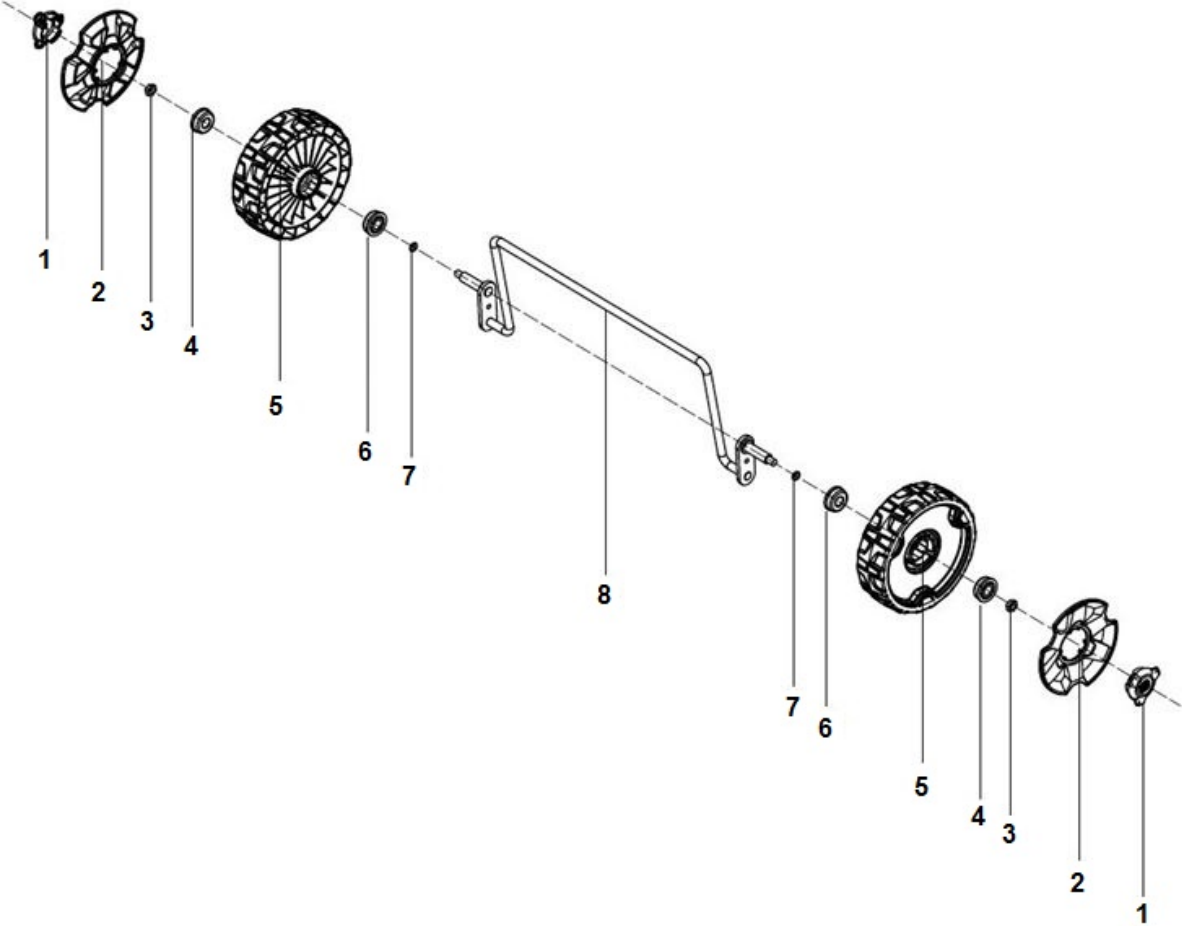

TRANSMISSION

S138C, 967922301

Ref	Part No	Description	Remark	QTY KIT
1	597 53 61-01	MOTOR		1
2	597 52 55-01	TRANSMISSION KIT		1

COVER

S138C, 967922301

Ref	Part No	Description	Remark	QTY KIT
1	597 52 60-01	COVER ASSY		1
2	597 52 57-01	FLAP		1

1

HEIGHT ADJUSTMENT

S138C, 967922301

Ref	Part No	Description	Remark	QTY KIT
1	597 52 64-01	HEIGHT ADJUSTER		1

## WHEELS &amp; TIRES

S138C, 967922301

Ref	Part No	Description	Remark	QTY KIT
1	587 58 50-01	WHEEL COVER		1
2	501 49 15-01	COVER		1
3	587 91 35-01	LOCKING BOLT		1
4	587 91 29-01	BEARING		1
5	501 49 16-01	WHEEL ASSY		1
6	587 91 46-01	WASHER		1
7	597 53 56-01	FRONT AXLE ASSY		1
8	597 52 65-01	AXLE		1

## WHEELS &amp; TIRES

S138C, 967922301

Ref	Part No	Description	Remark	QTY KIT
1	587 58 50-01	WHEEL COVER		1
2	587 58 52-01	WHEEL COVER		1
3	587 91 35-01	LOCKING BOLT		1
4	587 91 29-01	BEARING		1
5	587 58 54-01	WHEEL		1
7	587 91 46-01	WASHER		1
	589 79 42-01	SCREW		1
8	597 53 57-01	REAR AXLE ASSY		1