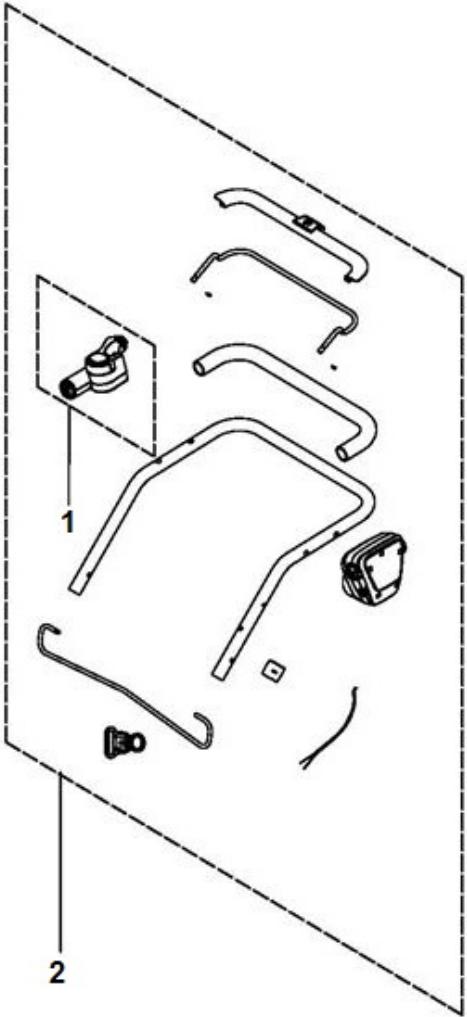

# SPARE PARTS LIST

SCARIFIERS

S138C, 967922301

BAGGER

S138C, 967922301

Ref	Part No	Description	Remark	QTY KIT
1	597 52 52-01	HANDLE KIT		1
2	597 52 53-01	GRASS BAG ASSY		1

## HANDLE &amp; CONTROLS

S138C, 967922301

Ref	Part No	Description	Remark	QTY KIT
1	597 58 89-01	SWITCHBOX ASSY		1
2	597 58 90-01	HANDLE ASSY		1
3	597 58 92-01	EXTENSION JOINT		1
4	597 59 11-01	KNOB ASSY		1
5	582 89 67-01	COVER		1
6	589 79 95-01	FIXING PLATE		1
7	589 78 00-01	BOLT		1
8	591 43 11-01	COVER		1
12	502 25 87-01	SPACER RING		1
13	597 59 68-01	BOLT		1
14	587 91 35-01	LOCKING BOLT		1

TRANSMISSION

S138C, 967922301

Ref	Part No	Description	Remark	QTY KIT
1	597 53 61-01	MOTOR		1
2	597 52 55-01	TRANSMISSION KIT		1

COVER

S138C, 967922301

Ref	Part No	Description	Remark	QTY KIT
1	597 52 60-01	COVER ASSY		1
2	597 52 57-01	FLAP		1

## WHEELS &amp; TIRES

S138C, 967922301

Ref	Part No	Description	Remark	QTY KIT
1	587 58 50-01	WHEEL COVER		1
2	501 49 15-01	COVER		1
3	587 91 35-01	LOCKING BOLT		1
4	587 91 29-01	BEARING		1
5	501 49 16-01	WHEEL ASSY		1
6	587 91 46-01	WASHER		1
7	597 53 56-01	FRONT AXLE ASSY		1
8	597 52 65-01	AXLE		1