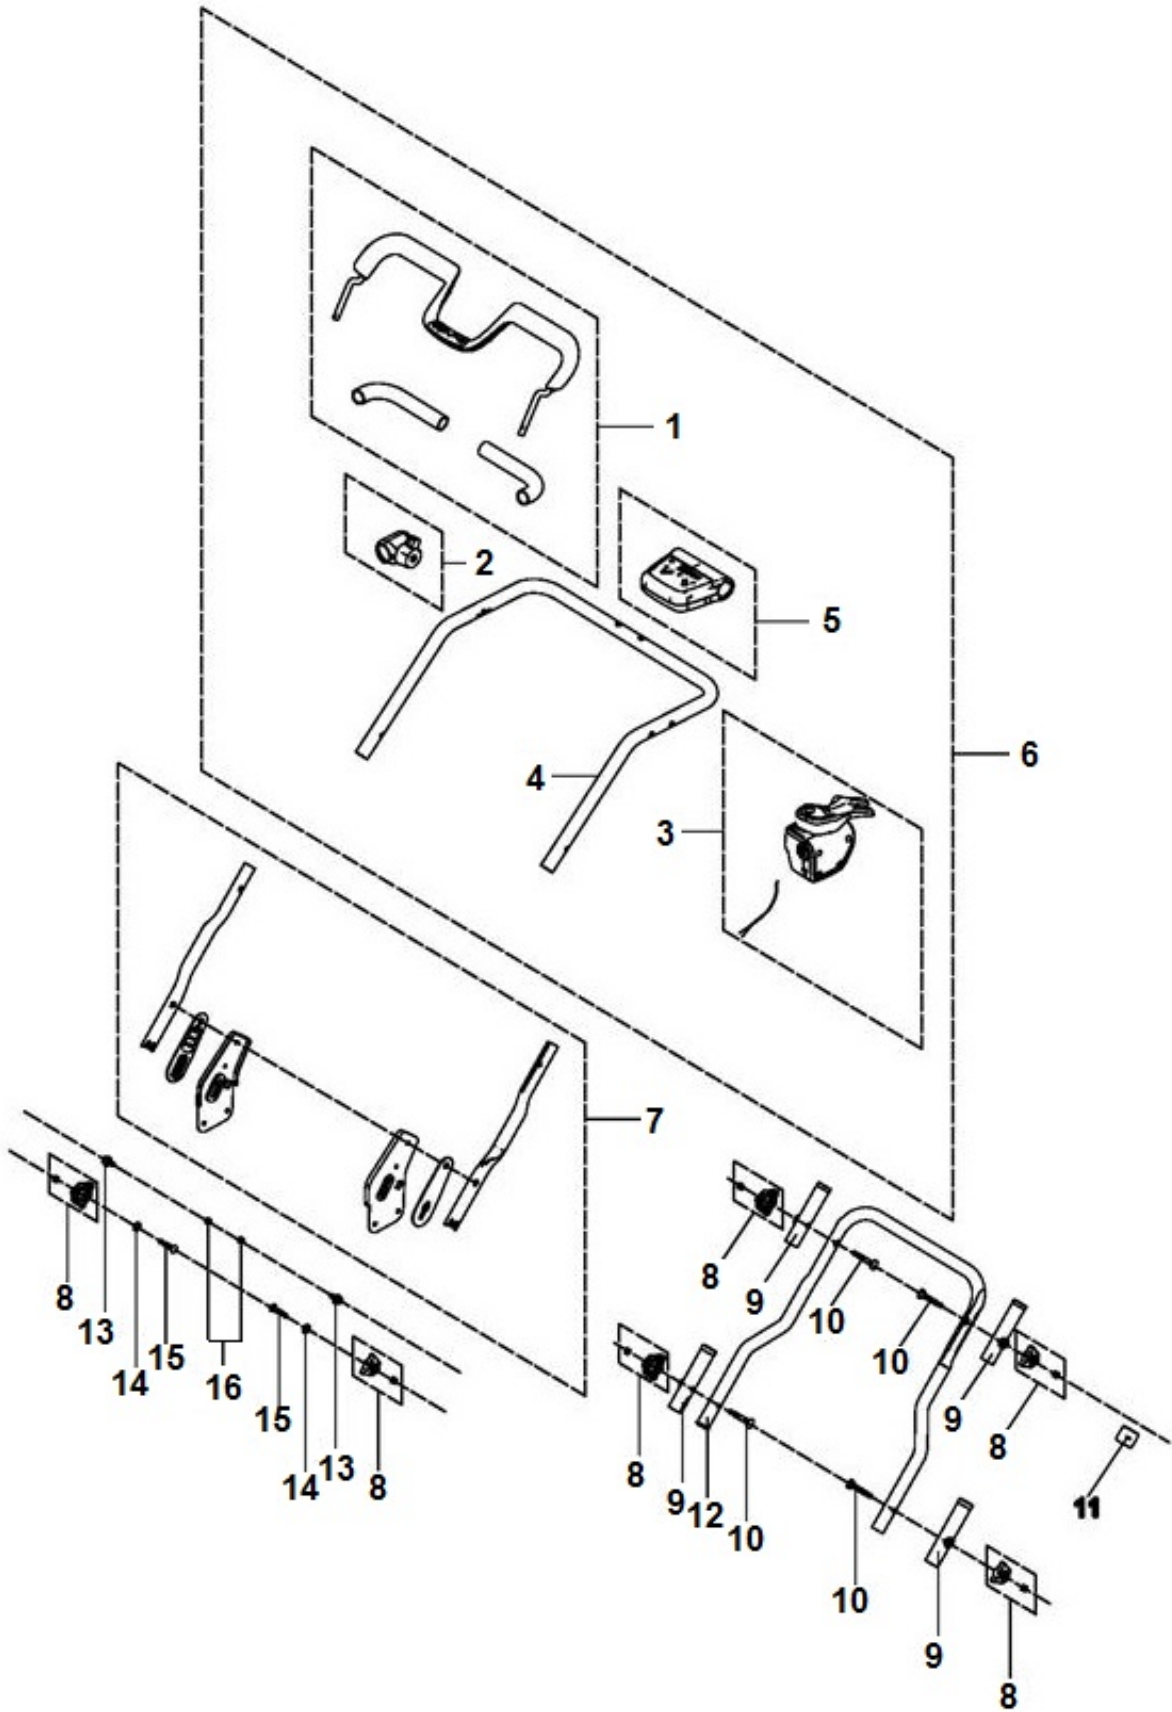

SPARE PARTS LIST

SCARIFIERS

S138i, 967922201, 967922202

BAGGER

S138i, 967922201, 967922202

Ref	Part No	Description	Remark	QTY KIT
1	597 52 52-01	HANDLE KIT		1
2	597 52 53-01	GRASS BAG ASSY		1

HANDLE & CONTROLS

S138i, 967922201, 967922202

Ref	Part No	Description	Remark	QTY KIT
2	597 58 94-01	LEVER		1
3	597 58 95-01	SWITCHBOX ASSY		1
5	597 58 93-01	CONTROL PANEL		1
6	597 58 91-01	HANDLE ASSY		1
7	597 58 92-01	EXTENSION JOINT		1
8	597 59 11-01	KNOB ASSY		1
9	591 43 11-01	COVER		1
14	502 25 87-01	SPACER RING		1
15	597 59 68-01	BOLT		1
16	587 91 35-01	LOCKING BOLT		1

TRANSMISSION

S138i, 967922201, 967922202

Ref	Part No	Description	Remark	QTY KIT
1	597 53 62-01	MOTOR		1
2	597 52 54-01	TRANSMISSION KIT		1

COVER

S138i, 967922201, 967922202

Ref	Part No	Description	Remark	QTY KIT
1	597 19 76-01	LID		1
2	597 52 62-01	COVER ASSY		1
3	597 52 56-01	FLAP		1
4	597 52 59-01	BATTERY BOX		1
5	501 49 01-01	KEY		1
6	597 53 59-01	CABLE		1
7	597 53 60-01	CABLE		1

1

HEIGHT ADJUSTMENT

S138i, 967922201, 967922202

Ref	Part No	Description	Remark	QTY KIT
1	597 52 64-01	HEIGHT ADJUSTER		1

WHEELS & TIRES

S138i, 967922201, 967922202

Ref	Part No	Description	Remark	QTY KIT
1	587 58 50-01	WHEEL COVER		1
2	501 49 15-01	COVER		1
3	587 91 35-01	LOCKING BOLT		1
4	587 91 29-01	BEARING		1
5	501 49 16-01	WHEEL ASSY		1
6	587 91 46-01	WASHER		1
7	597 53 56-01	FRONT AXLE ASSY		1
8	597 52 65-01	AXLE		1