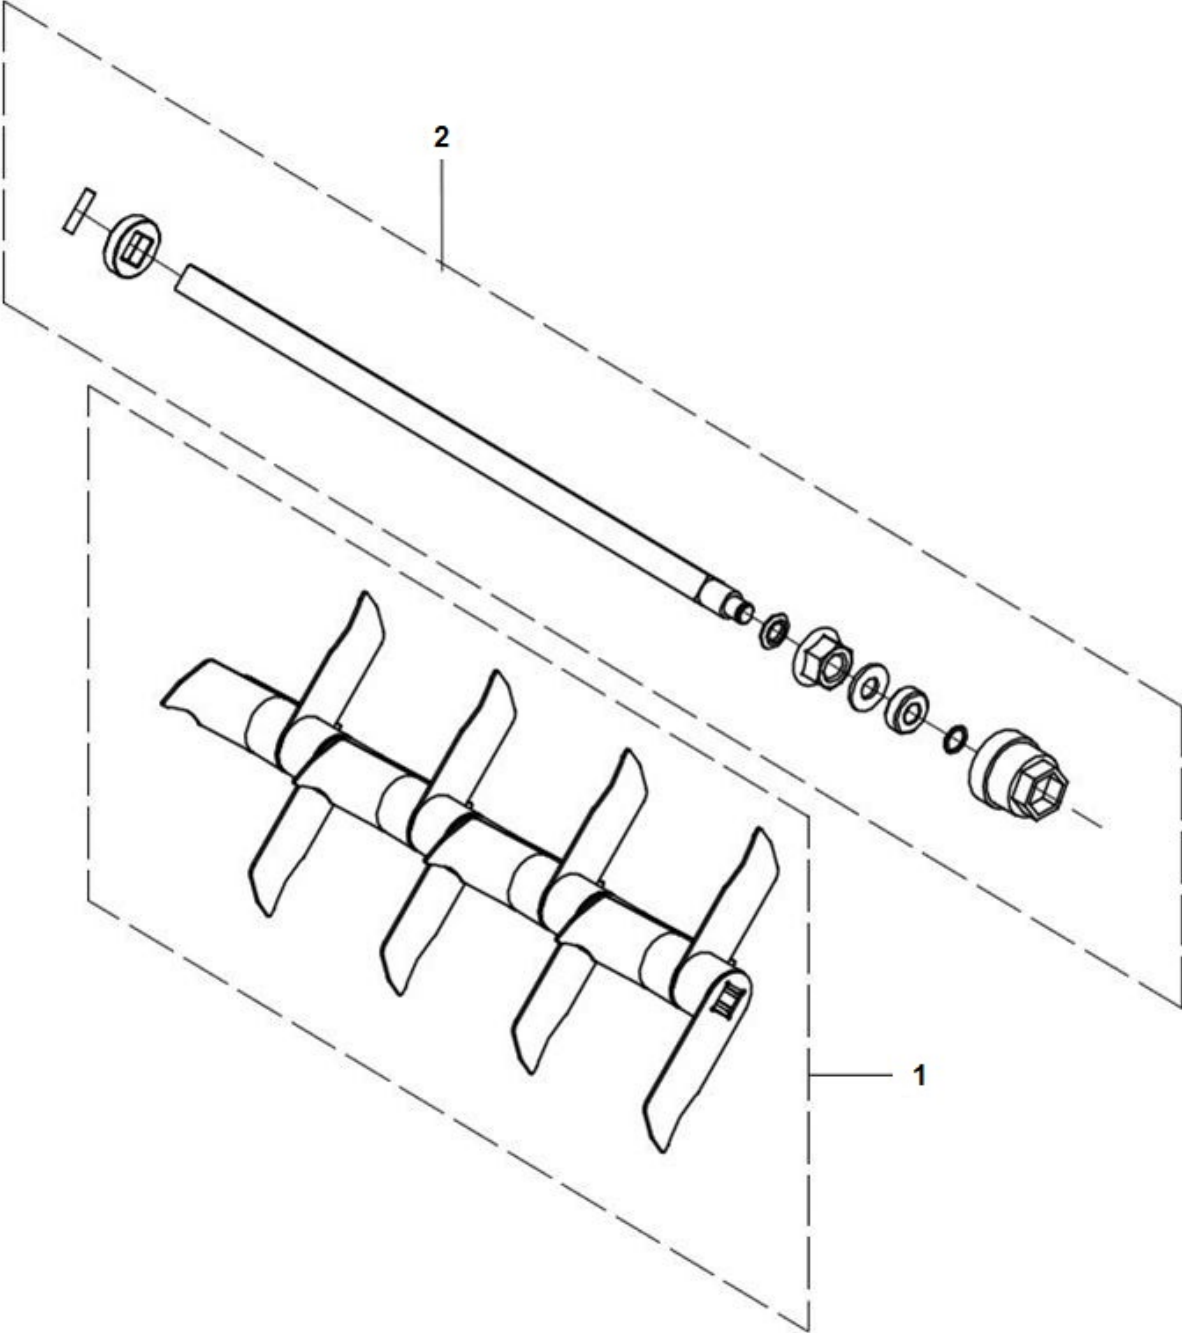

BLADE FLANGE

S138i, 967922201, 967922202

Ref	Part No	Description	Remark	QTY KIT
1	597 52 77-01	BLADE KIT		1
2	597 52 78-01	BLADE KIT		1
3	597 19 98-01	BEARING CAP		1