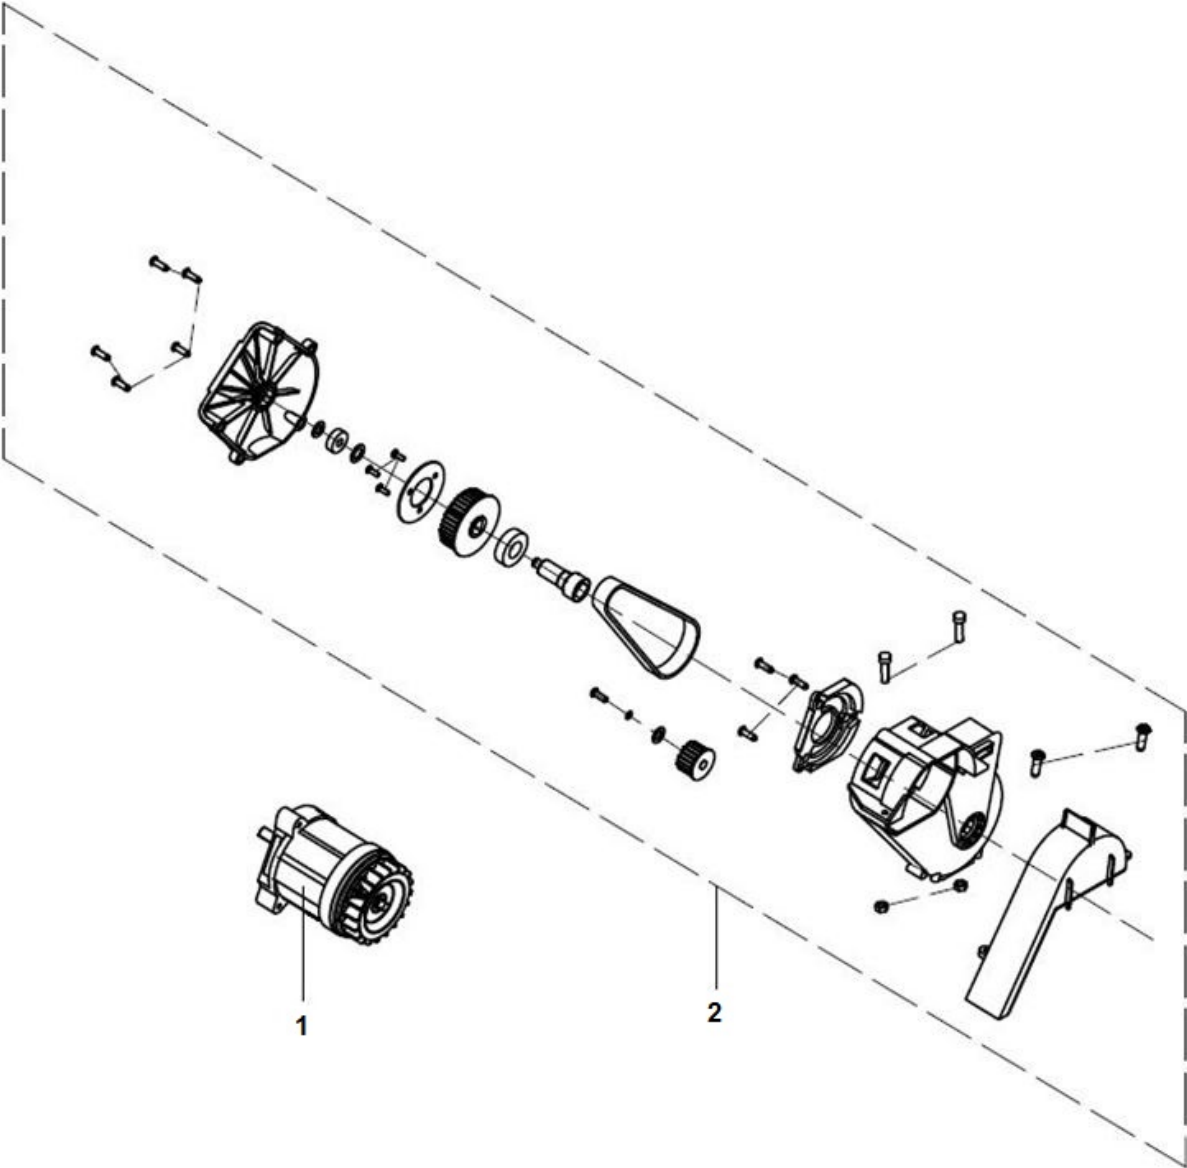

SPARE PARTS LIST

SCARIFIERS

S138i, 967922201, 967922202

BAGGER

S138i, 967922201, 967922202

Ref	Part No	Description	Remark	QTY KIT
1	597 52 52-01	HANDLE KIT		1
2	597 52 53-01	GRASS BAG ASSY		1

HANDLE & CONTROLS

S138i, 967922201, 967922202

Ref	Part No	Description	Remark	QTY KIT
2	597 58 94-01	LEVER		1
3	597 58 95-01	SWITCHBOX ASSY		1
5	597 58 93-01	CONTROL PANEL		1
6	597 58 91-01	HANDLE ASSY		1
7	597 58 92-01	EXTENSION JOINT		1
8	597 59 11-01	KNOB ASSY		1
9	591 43 11-01	COVER		1
14	502 25 87-01	SPACER RING		1
15	597 59 68-01	BOLT		1
16	587 91 35-01	LOCKING BOLT		1

TRANSMISSION

S138i, 967922201, 967922202

Ref	Part No	Description	Remark	QTY KIT
1	597 53 62-01	MOTOR		1
2	597 52 54-01	TRANSMISSION KIT		1

COVER

S138i, 967922201, 967922202

Ref	Part No	Description	Remark	QTY KIT
1	597 19 76-01	LID		1
2	597 52 62-01	COVER ASSY		1
3	597 52 56-01	FLAP		1
4	597 52 59-01	BATTERY BOX		1
5	501 49 01-01	KEY		1
6	597 53 59-01	CABLE		1
7	597 53 60-01	CABLE		1

1

HEIGHT ADJUSTMENT

S138i, 967922201, 967922202

Ref	Part No	Description	Remark	QTY KIT
1	597 52 64-01	HEIGHT ADJUSTER		1

WHEELS & TIRES

S138i, 967922201, 967922202

Ref	Part No	Description	Remark	QTY KIT
1	587 58 50-01	WHEEL COVER		1
2	501 49 15-01	COVER		1
3	587 91 35-01	LOCKING BOLT		1
4	587 91 29-01	BEARING		1
5	501 49 16-01	WHEEL ASSY		1
6	587 91 46-01	WASHER		1
7	597 53 56-01	FRONT AXLE ASSY		1
8	597 52 65-01	AXLE		1