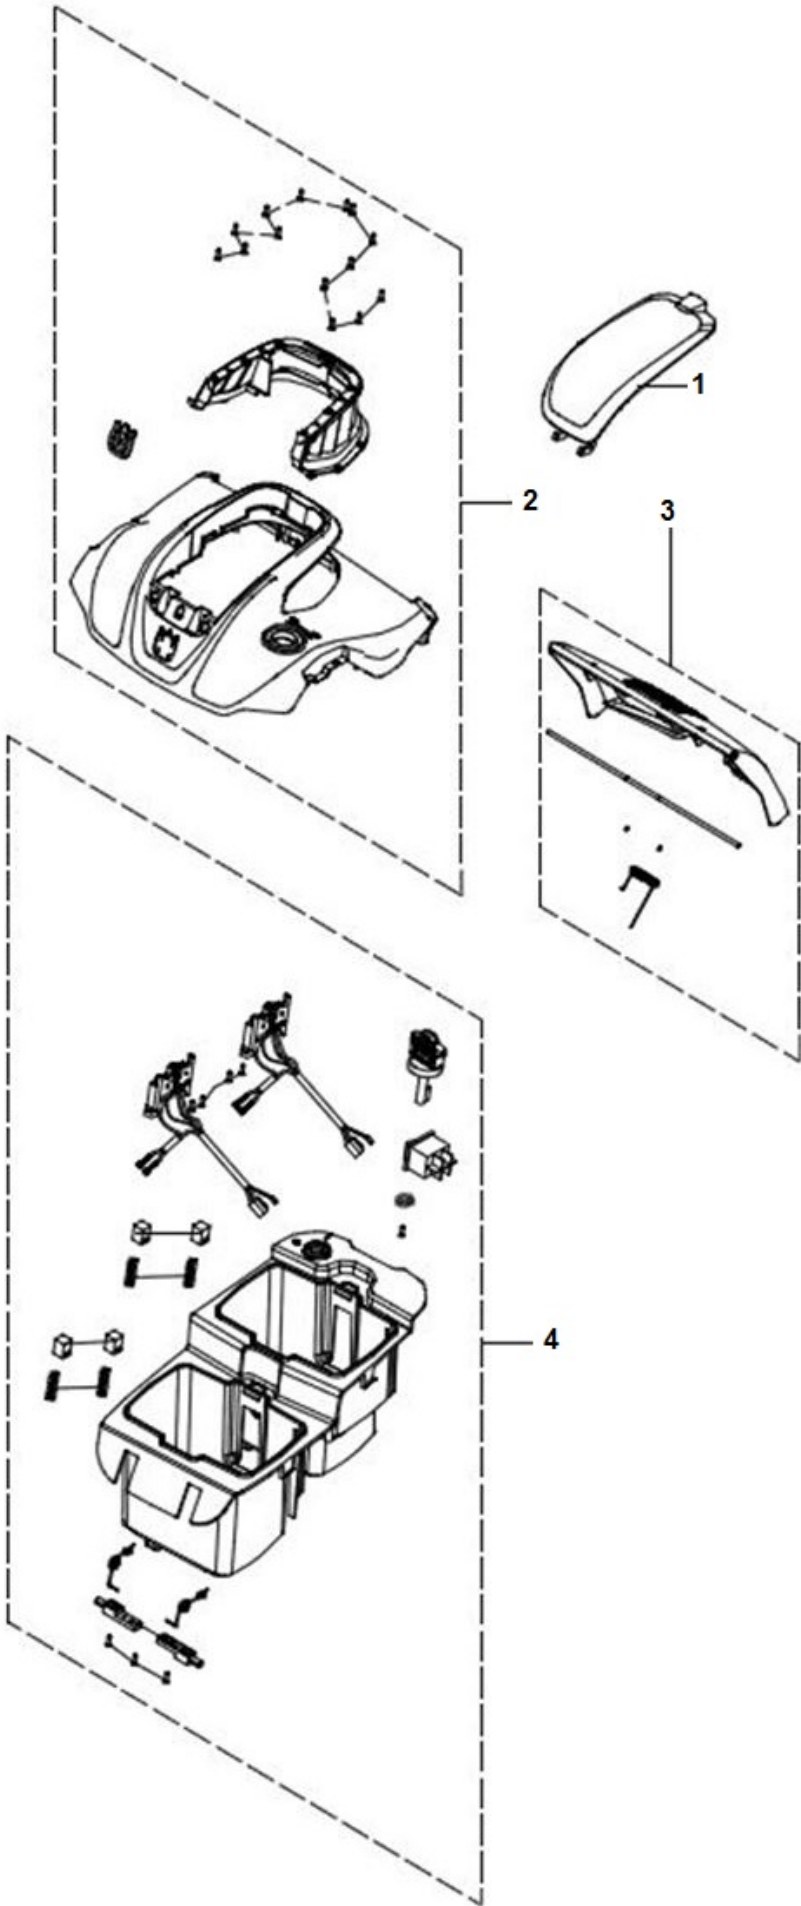

S138i, 967922201, 967922202

Ref	Part No	Description	Remark	QTY KIT
2	597 58 94-01	LEVER		1
3	597 58 95-01	SWITCHBOX ASSY		1
5	597 58 93-01	CONTROL PANEL		1
6	597 58 91-01	HANDLE ASSY		1
7	597 58 92-01	EXTENSION JOINT		1
8	597 59 11-01	KNOB ASSY		1
9	591 43 11-01	COVER		1
14	502 25 87-01	SPACER RING		1
15	597 59 68-01	BOLT		1
16	587 91 35-01	LOCKING BOLT		1

TRANSMISSION

S138i, 967922201, 967922202

Ref	Part No	Description	Remark	QTY KIT
1	597 53 62-01	MOTOR		1
2	597 52 54-01	TRANSMISSION KIT		1

COVER

S138i, 967922201, 967922202

Ref	Part No	Description	Remark	QTY KIT
1	597 19 76-01	LID		1
2	597 52 62-01	COVER ASSY		1
3	597 52 56-01	FLAP		1
4	597 52 59-01	BATTERY BOX		1
5	501 49 01-01	KEY		1
6	597 53 59-01	CABLE		1
7	597 53 60-01	CABLE		1

1

HEIGHT ADJUSTMENT

S138i, 967922201, 967922202

Ref	Part No	Description	Remark	QTY KIT
1	597 52 64-01	HEIGHT ADJUSTER		1

WHEELS & TIRES

S138i, 967922201, 967922202

Ref	Part No	Description	Remark	QTY KIT
1	587 58 50-01	WHEEL COVER		1
2	501 49 15-01	COVER		1
3	587 91 35-01	LOCKING BOLT		1
4	587 91 29-01	BEARING		1
5	501 49 16-01	WHEEL ASSY		1
6	587 91 46-01	WASHER		1
7	597 53 56-01	FRONT AXLE ASSY		1
8	597 52 65-01	AXLE		1