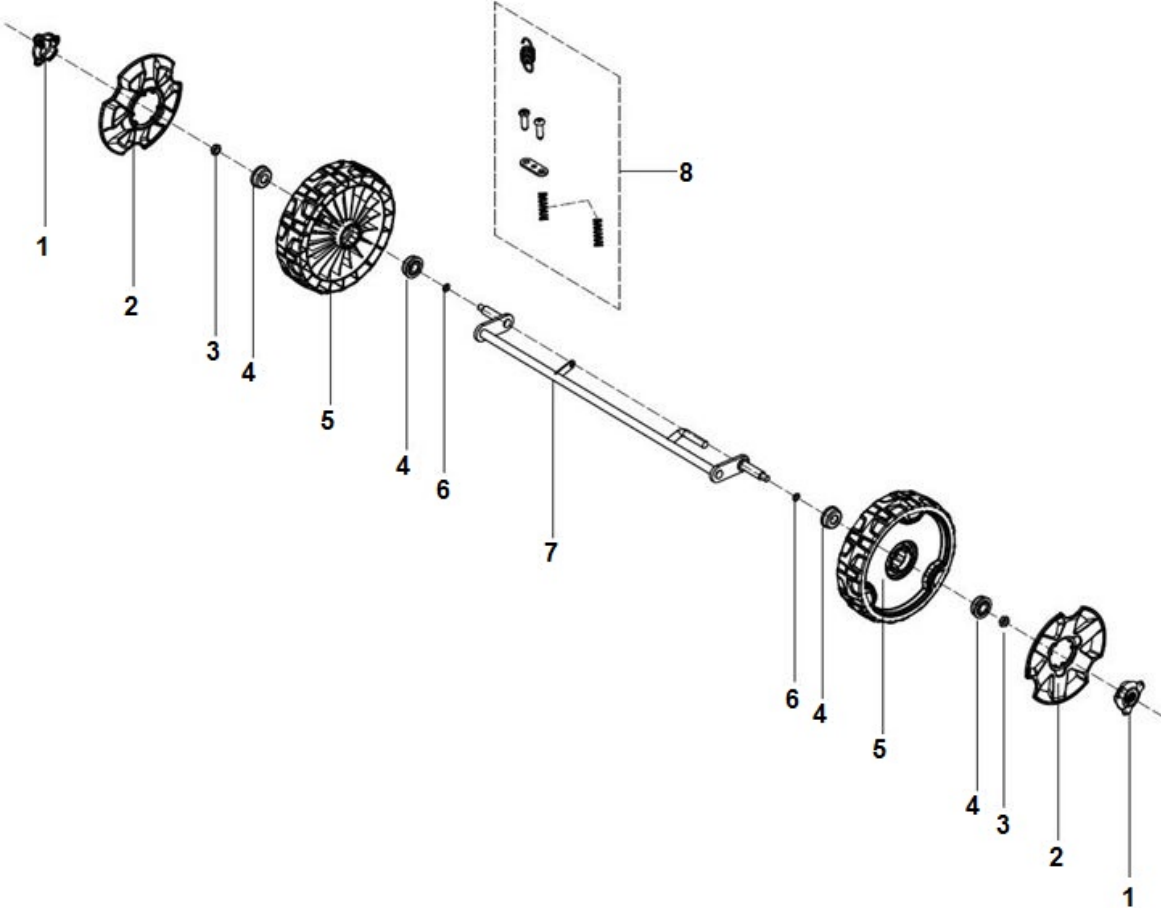

S138i, 967922201, 967922202

Ref	Part No	Description	Remark	QTY KIT
2	597 58 94-01	LEVER		1
3	597 58 95-01	SWITCHBOX ASSY		1
5	597 58 93-01	CONTROL PANEL		1
6	597 58 91-01	HANDLE ASSY		1
7	597 58 92-01	EXTENSION JOINT		1
8	597 59 11-01	KNOB ASSY		1
9	591 43 11-01	COVER		1
14	502 25 87-01	SPACER RING		1
15	597 59 68-01	BOLT		1
16	587 91 35-01	LOCKING BOLT		1

TRANSMISSION

S138i, 967922201, 967922202

Ref	Part No	Description	Remark	QTY KIT
1	597 53 62-01	MOTOR		1
2	597 52 54-01	TRANSMISSION KIT		1

COVER

S138i, 967922201, 967922202

Ref	Part No	Description	Remark	QTY KIT
1	597 19 76-01	LID		1
2	597 52 62-01	COVER ASSY		1
3	597 52 56-01	FLAP		1
4	597 52 59-01	BATTERY BOX		1
5	501 49 01-01	KEY		1
6	597 53 59-01	CABLE		1
7	597 53 60-01	CABLE		1

1

HEIGHT ADJUSTMENT

S138i, 967922201, 967922202

Ref	Part No	Description	Remark	QTY KIT
1	597 52 64-01	HEIGHT ADJUSTER		1

WHEELS & TIRES

S138i, 967922201, 967922202

Ref	Part No	Description	Remark	QTY KIT
1	587 58 50-01	WHEEL COVER		1
2	501 49 15-01	COVER		1
3	587 91 35-01	LOCKING BOLT		1
4	587 91 29-01	BEARING		1
5	501 49 16-01	WHEEL ASSY		1
6	587 91 46-01	WASHER		1
7	597 53 56-01	FRONT AXLE ASSY		1
8	597 52 65-01	AXLE		1

WHEELS & TIRES

S138i, 967922201, 967922202

Ref	Part No	Description	Remark	QTY KIT
1	587 58 50-01	WHEEL COVER		1
2	587 58 52-01	WHEEL COVER		1
3	587 91 35-01	LOCKING BOLT		1
4	587 91 29-01	BEARING		1
5	587 58 54-01	WHEEL		1
7	587 91 46-01	WASHER		1
	589 79 42-01	SCREW		1
8	597 53 57-01	REAR AXLE ASSY		1