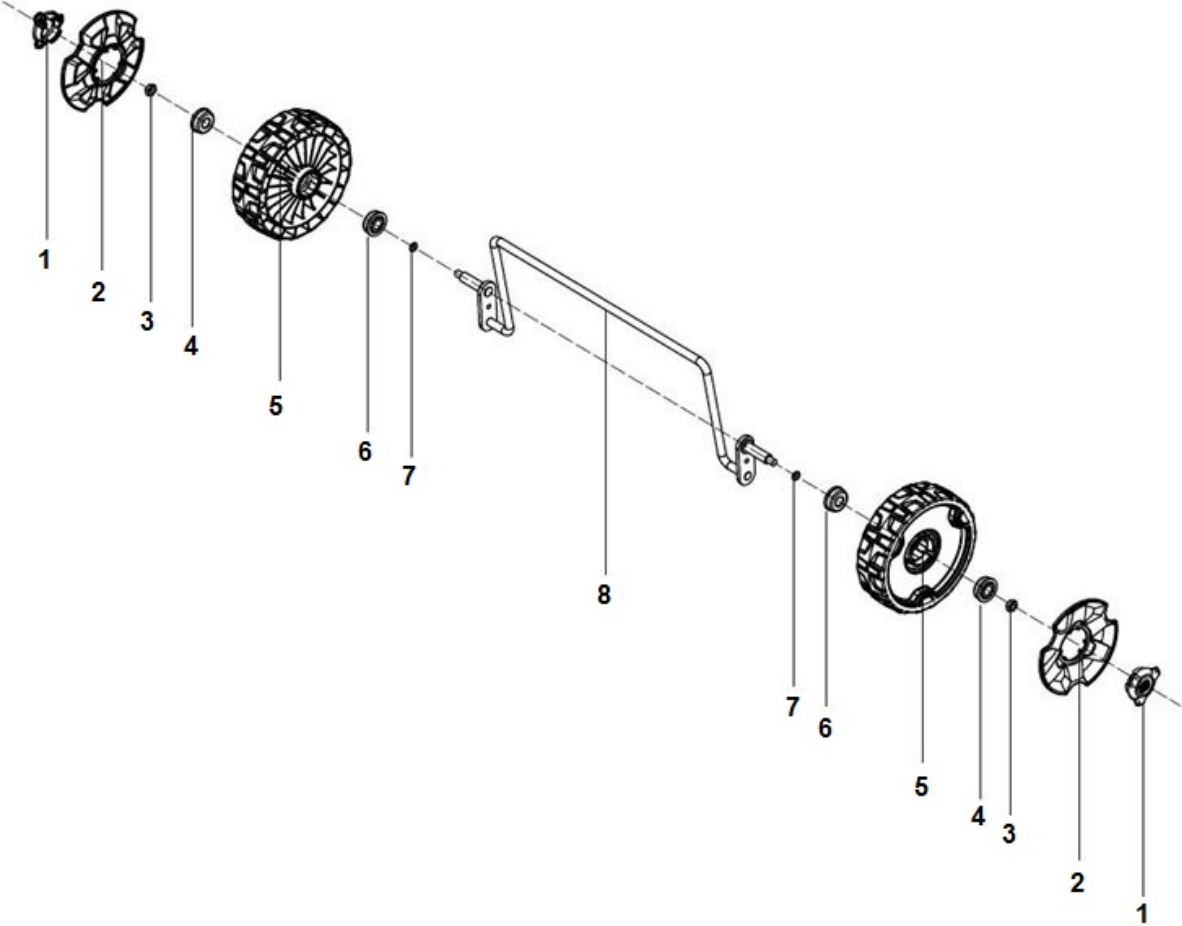

TRANSMISSION

S138i, 967922201, 967922202

Ref	Part No	Description	Remark	QTY KIT
1	597 53 62-01	MOTOR		1
2	597 52 54-01	TRANSMISSION KIT		1

COVER

S138i, 967922201, 967922202

Ref	Part No	Description	Remark	QTY KIT
1	597 19 76-01	LID		1
2	597 52 62-01	COVER ASSY		1
3	597 52 56-01	FLAP		1
4	597 52 59-01	BATTERY BOX		1
5	501 49 01-01	KEY		1
6	597 53 59-01	CABLE		1
7	597 53 60-01	CABLE		1

1

HEIGHT ADJUSTMENT

S138i, 967922201, 967922202

Ref	Part No	Description	Remark	QTY KIT
1	597 52 64-01	HEIGHT ADJUSTER		1

WHEELS & TIRES

S138i, 967922201, 967922202

Ref	Part No	Description	Remark	QTY KIT
1	587 58 50-01	WHEEL COVER		1
2	501 49 15-01	COVER		1
3	587 91 35-01	LOCKING BOLT		1
4	587 91 29-01	BEARING		1
5	501 49 16-01	WHEEL ASSY		1
6	587 91 46-01	WASHER		1
7	597 53 56-01	FRONT AXLE ASSY		1
8	597 52 65-01	AXLE		1

WHEELS & TIRES

S138i, 967922201, 967922202

Ref	Part No	Description	Remark	QTY KIT
1	587 58 50-01	WHEEL COVER		1
2	587 58 52-01	WHEEL COVER		1
3	587 91 35-01	LOCKING BOLT		1
4	587 91 29-01	BEARING		1
5	587 58 54-01	WHEEL		1
7	587 91 46-01	WASHER		1
	589 79 42-01	SCREW		1
8	597 53 57-01	REAR AXLE ASSY		1