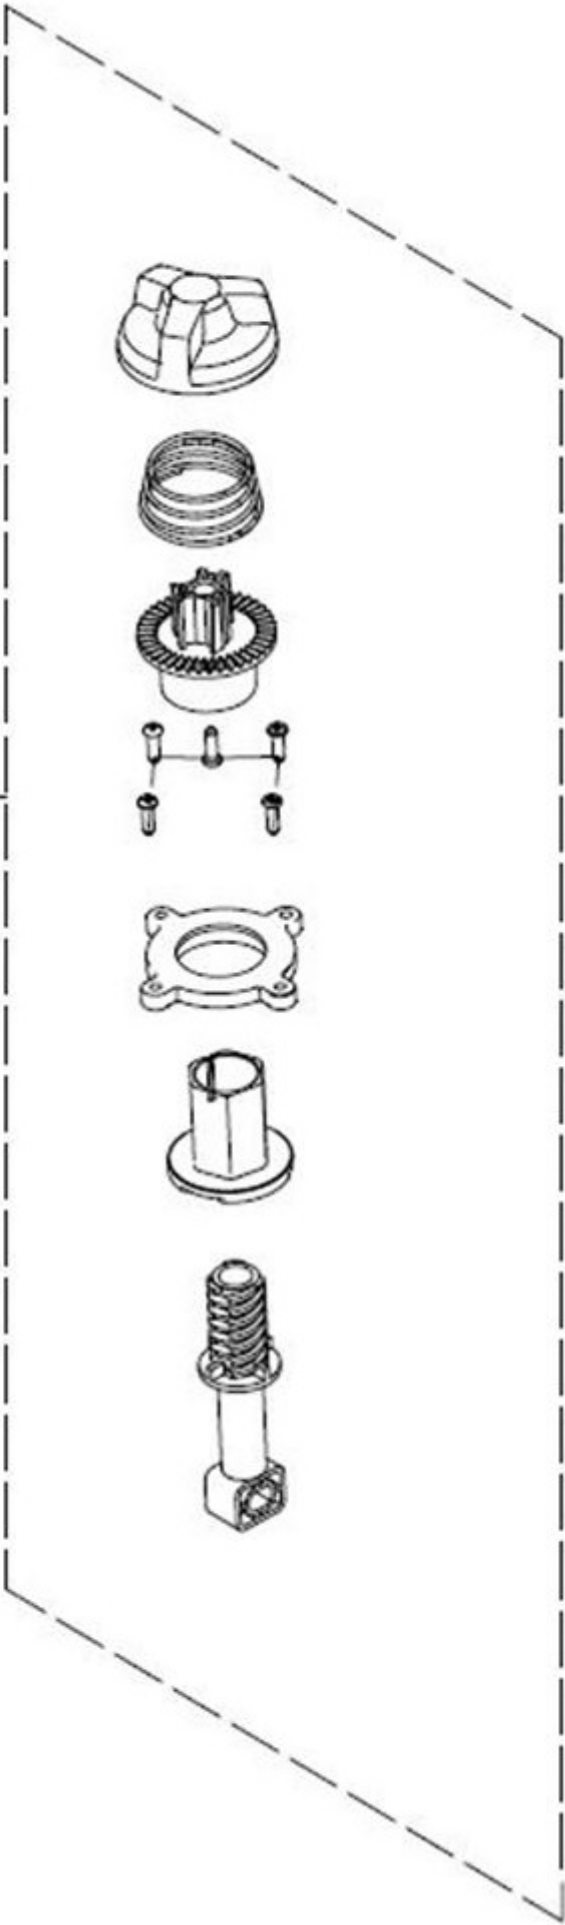

S138i, 967922201, 967922202

Ref	Part No	Description	Remark	QTY KIT
2	597 58 94-01	LEVER		1
3	597 58 95-01	SWITCHBOX ASSY		1
5	597 58 93-01	CONTROL PANEL		1
6	597 58 91-01	HANDLE ASSY		1
7	597 58 92-01	EXTENSION JOINT		1
8	597 59 11-01	KNOB ASSY		1
9	591 43 11-01	COVER		1
14	502 25 87-01	SPACER RING		1
15	597 59 68-01	BOLT		1
16	587 91 35-01	LOCKING BOLT		1

TRANSMISSION

S138i, 967922201, 967922202

Ref	Part No	Description	Remark	QTY KIT
1	597 53 62-01	MOTOR		1
2	597 52 54-01	TRANSMISSION KIT		1

COVER

S138i, 967922201, 967922202

Ref	Part No	Description	Remark	QTY KIT
1	597 19 76-01	LID		1
2	597 52 62-01	COVER ASSY		1
3	597 52 56-01	FLAP		1
4	597 52 59-01	BATTERY BOX		1
5	501 49 01-01	KEY		1
6	597 53 59-01	CABLE		1
7	597 53 60-01	CABLE		1

1

HEIGHT ADJUSTMENT

S138i, 967922201, 967922202

Ref	Part No	Description	Remark	QTY KIT
1	597 52 64-01	HEIGHT ADJUSTER		1

WHEELS & TIRES

S138i, 967922201, 967922202

Ref	Part No	Description	Remark	QTY KIT
1	587 58 50-01	WHEEL COVER		1
2	501 49 15-01	COVER		1
3	587 91 35-01	LOCKING BOLT		1
4	587 91 29-01	BEARING		1
5	501 49 16-01	WHEEL ASSY		1
6	587 91 46-01	WASHER		1
7	597 53 56-01	FRONT AXLE ASSY		1
8	597 52 65-01	AXLE		1

WHEELS & TIRES

S138i, 967922201, 967922202

Ref	Part No	Description	Remark	QTY KIT
1	587 58 50-01	WHEEL COVER		1
2	587 58 52-01	WHEEL COVER		1
3	587 91 35-01	LOCKING BOLT		1
4	587 91 29-01	BEARING		1
5	587 58 54-01	WHEEL		1
7	587 91 46-01	WASHER		1
	589 79 42-01	SCREW		1
8	597 53 57-01	REAR AXLE ASSY		1