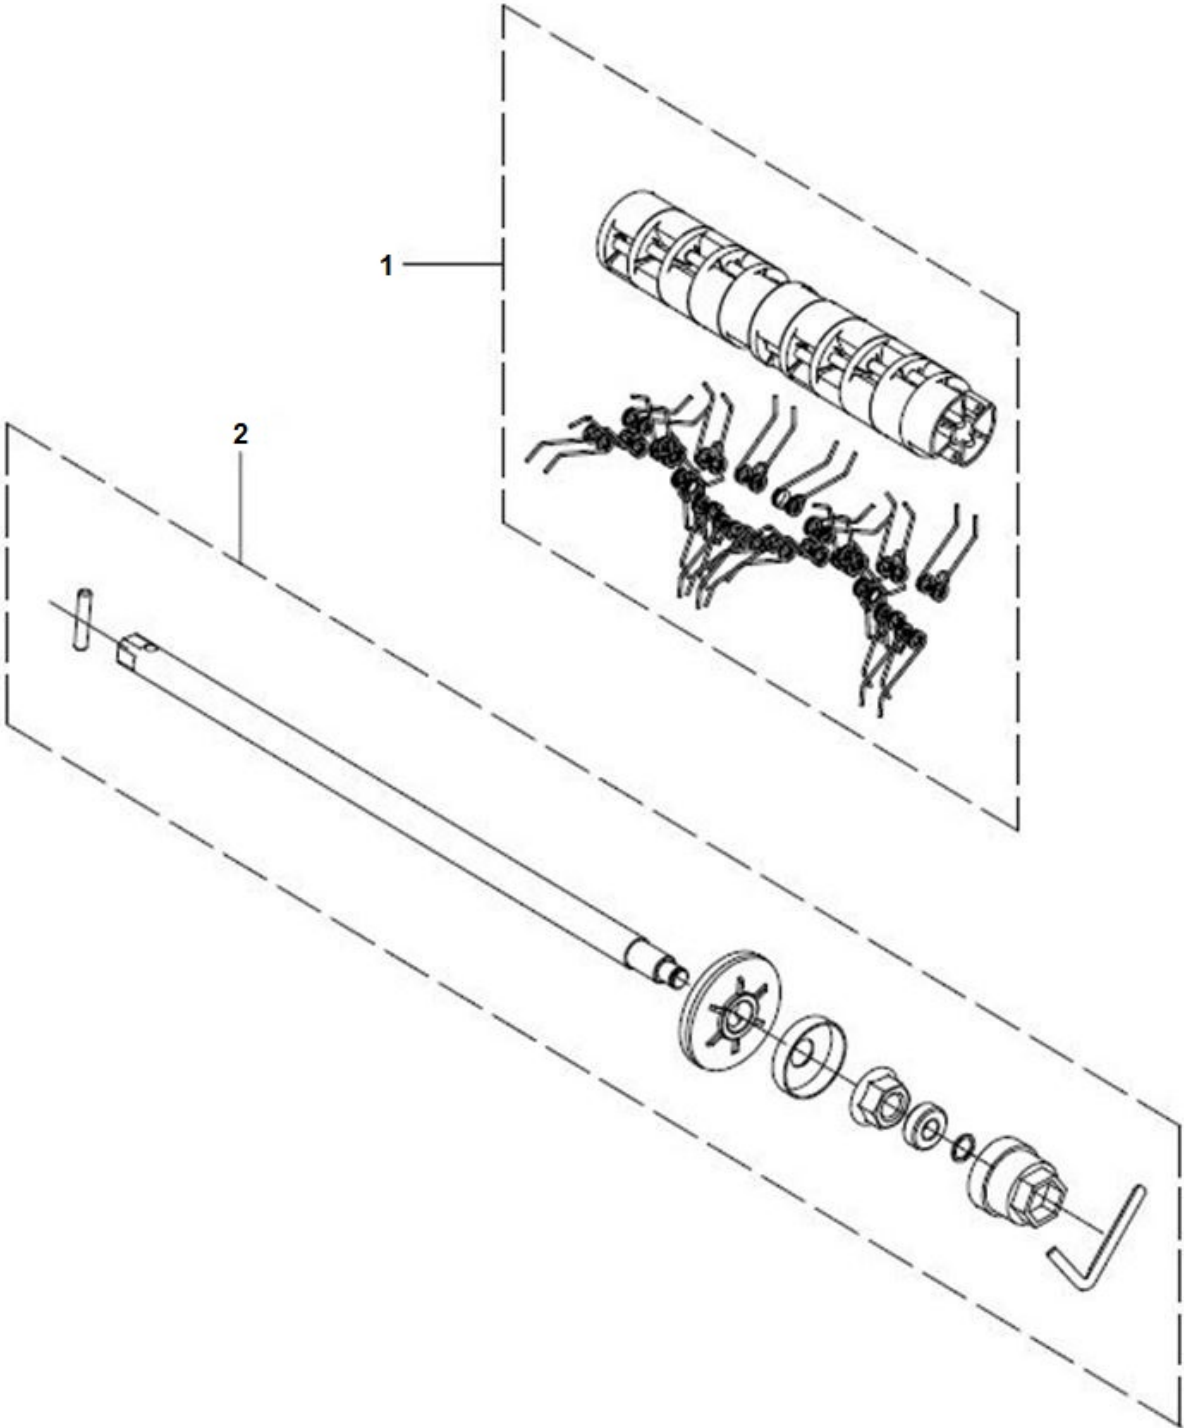

BLADE FLANGE

S138i, 967922201, 967922202

Ref	Part No	Description	Remark	QTY KIT
1	597 52 79-01	BLADE KIT		1
2	597 52 80-01	BLADE KIT		1
3	597 19 98-01	BEARING CAP		1