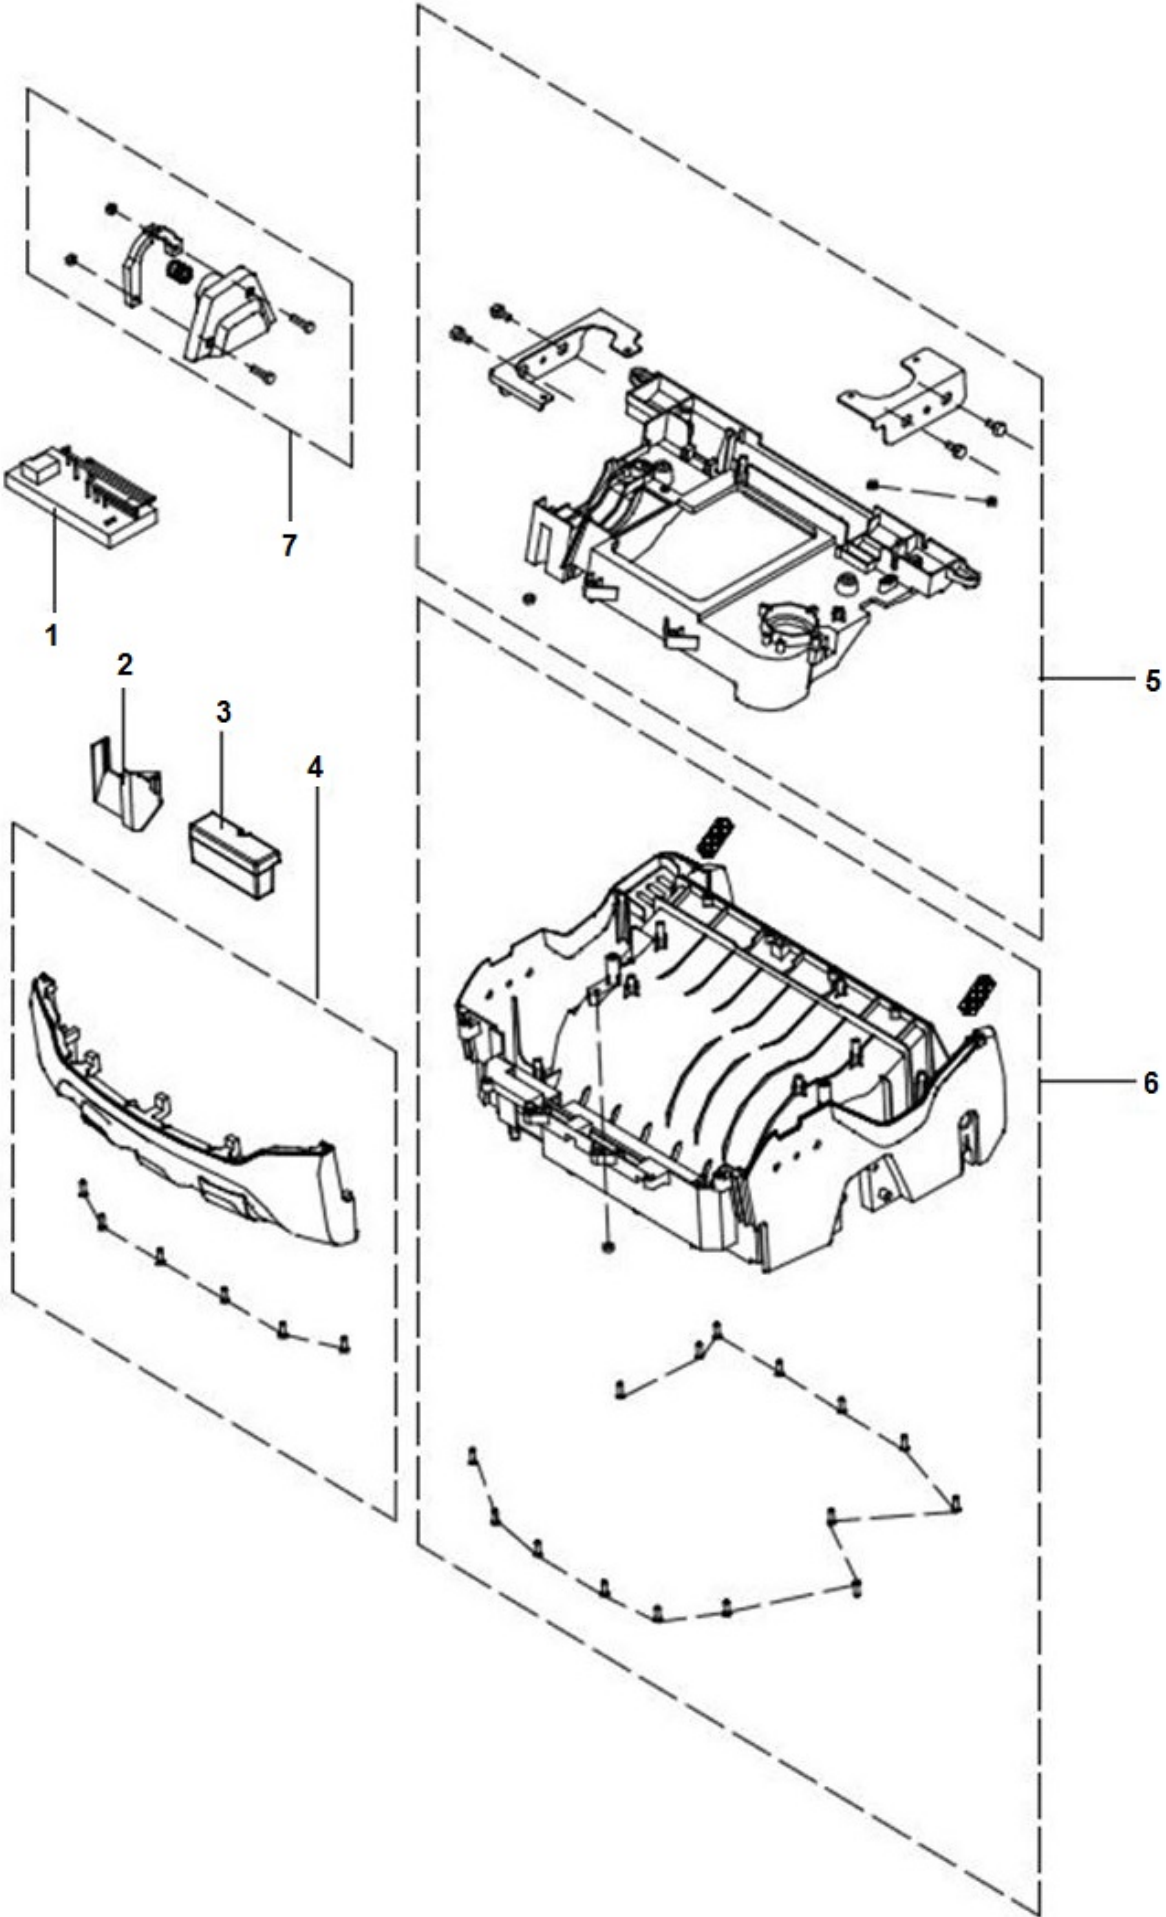

1

HEIGHT ADJUSTMENT

S138i, 967922201, 967922202

Ref	Part No	Description	Remark	QTY KIT
1	597 52 64-01	HEIGHT ADJUSTER		1

WHEELS & TIRES

S138i, 967922201, 967922202

Ref	Part No	Description	Remark	QTY KIT
1	587 58 50-01	WHEEL COVER		1
2	501 49 15-01	COVER		1
3	587 91 35-01	LOCKING BOLT		1
4	587 91 29-01	BEARING		1
5	501 49 16-01	WHEEL ASSY		1
6	587 91 46-01	WASHER		1
7	597 53 56-01	FRONT AXLE ASSY		1
8	597 52 65-01	AXLE		1

WHEELS & TIRES

S138i, 967922201, 967922202

Ref	Part No	Description	Remark	QTY KIT
1	587 58 50-01	WHEEL COVER		1
2	587 58 52-01	WHEEL COVER		1
3	587 91 35-01	LOCKING BOLT		1
4	587 91 29-01	BEARING		1
5	587 58 54-01	WHEEL		1
7	587 91 46-01	WASHER		1
	589 79 42-01	SCREW		1
8	597 53 57-01	REAR AXLE ASSY		1